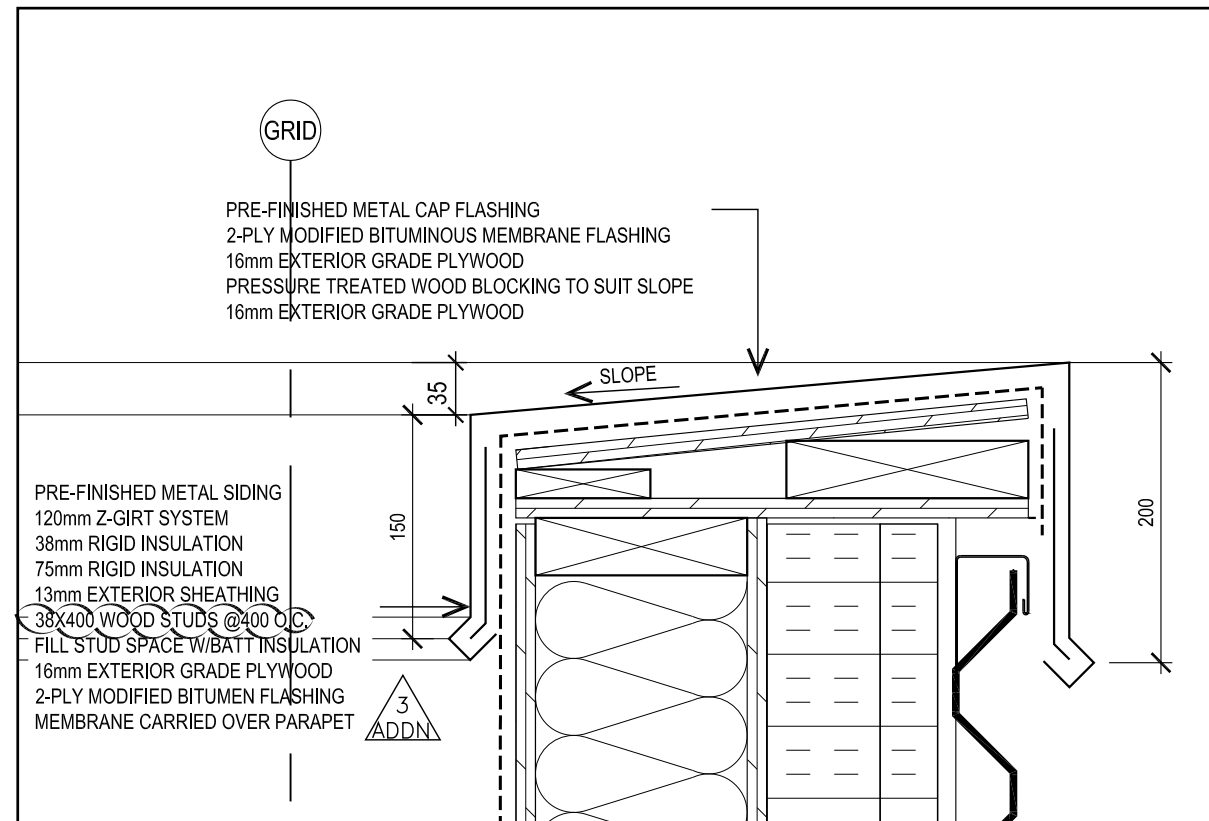

1 **PARAPET CAP @ CURTAIN WALL**
 337 SCALE: 1:5

9 **PARAPET CAP @ METAL SIDING**
 337 SCALE: 1:5