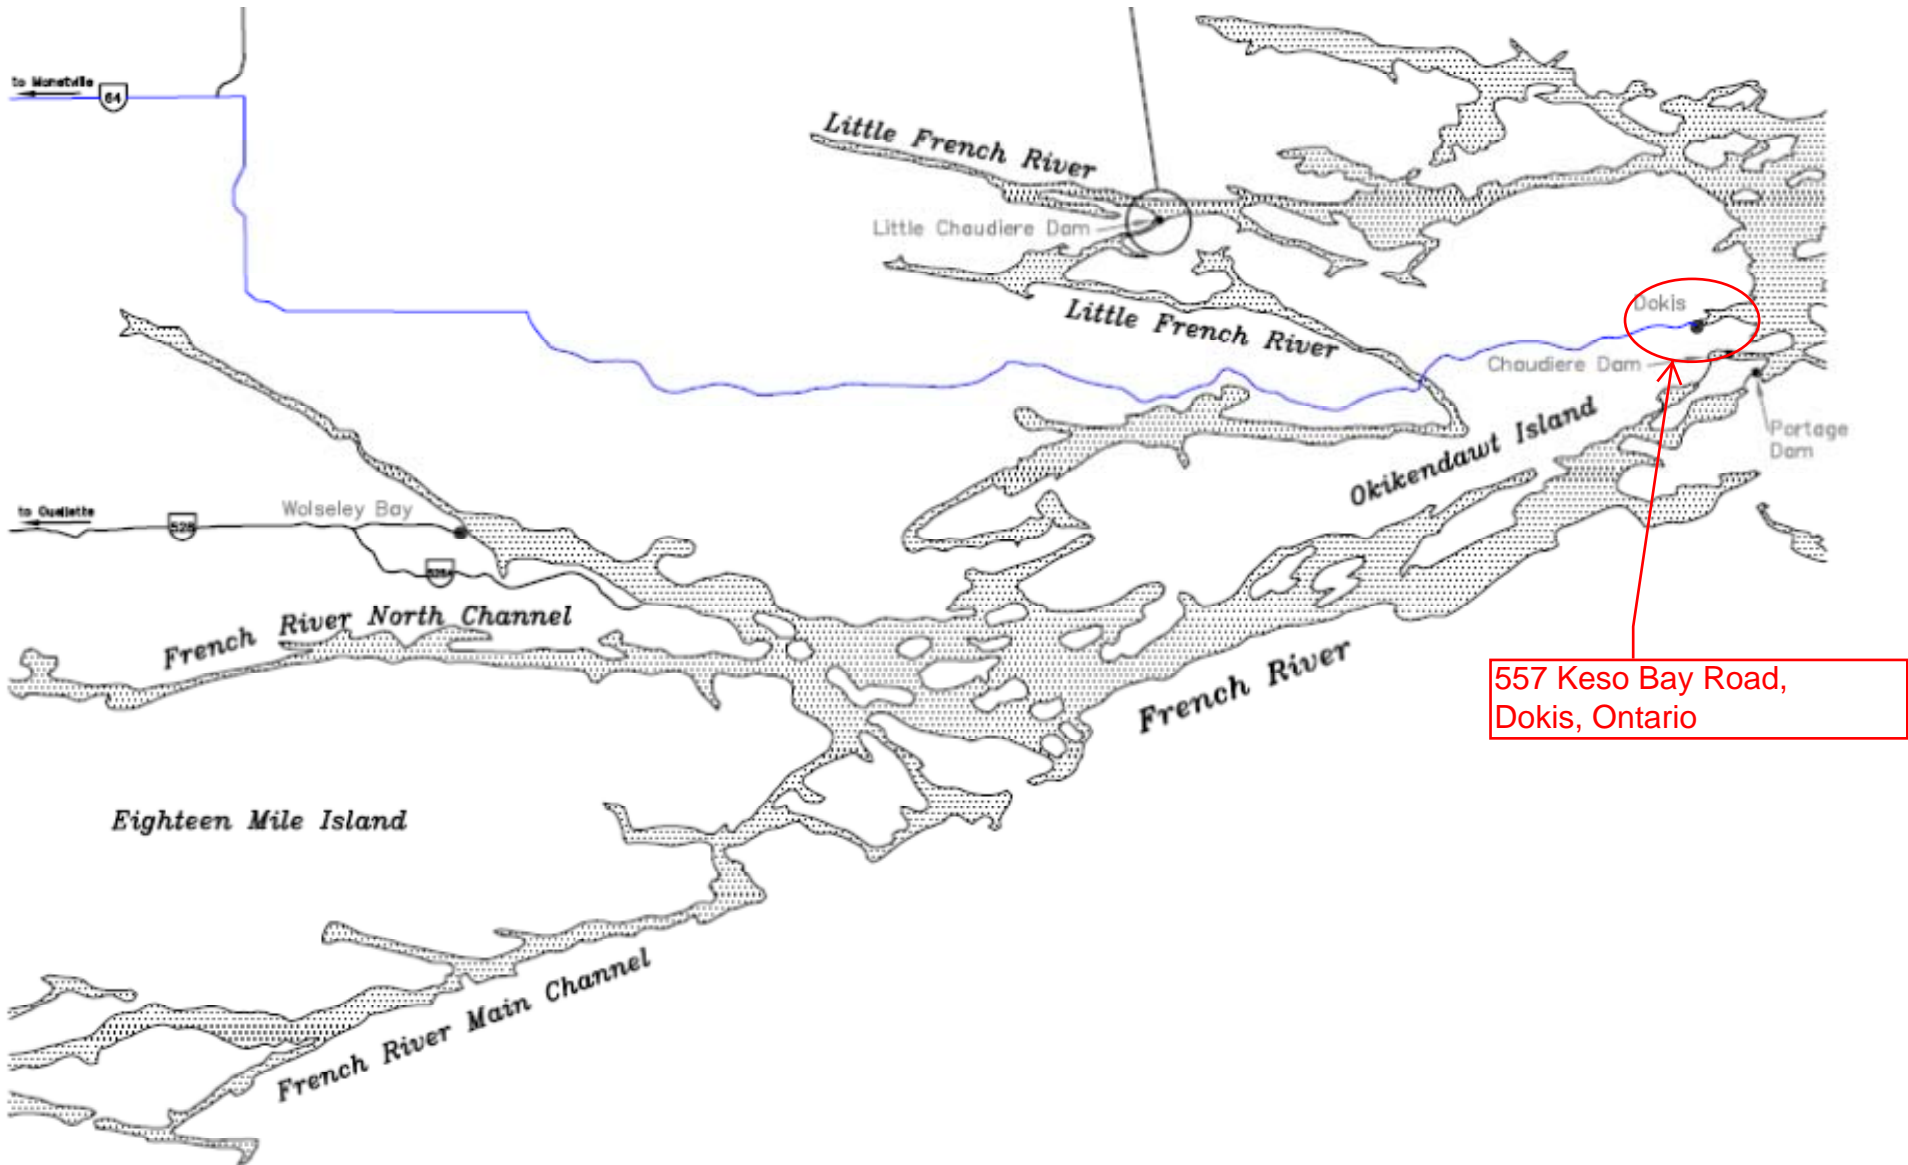

SITE VISIT DIRECTIONS

557 Keso Bay Road

LOCATION PLAN