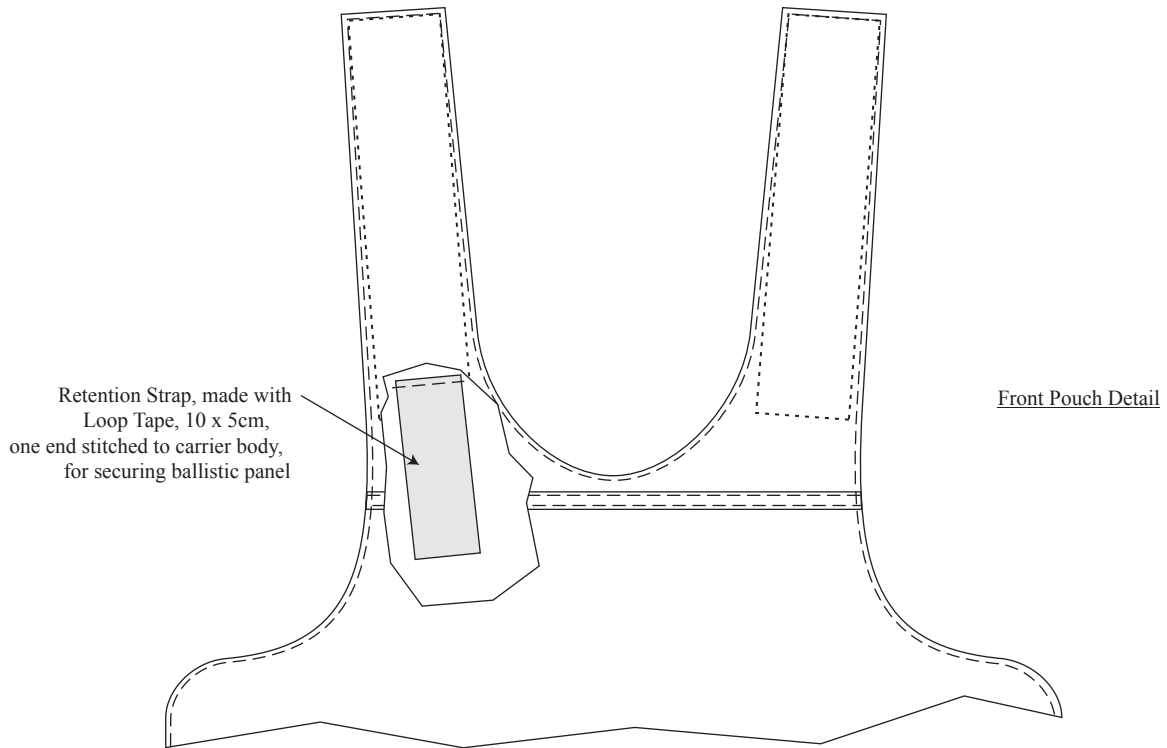

Cutaway View, Front & Back Pouches, showing
Ballistic Panel Attachment Strap

Dwg. 6

All Measurements in Centimeters

Unless otherwise stated all measurements are subject to ± 0.5 cm tolerances.

NOT TO SCALE