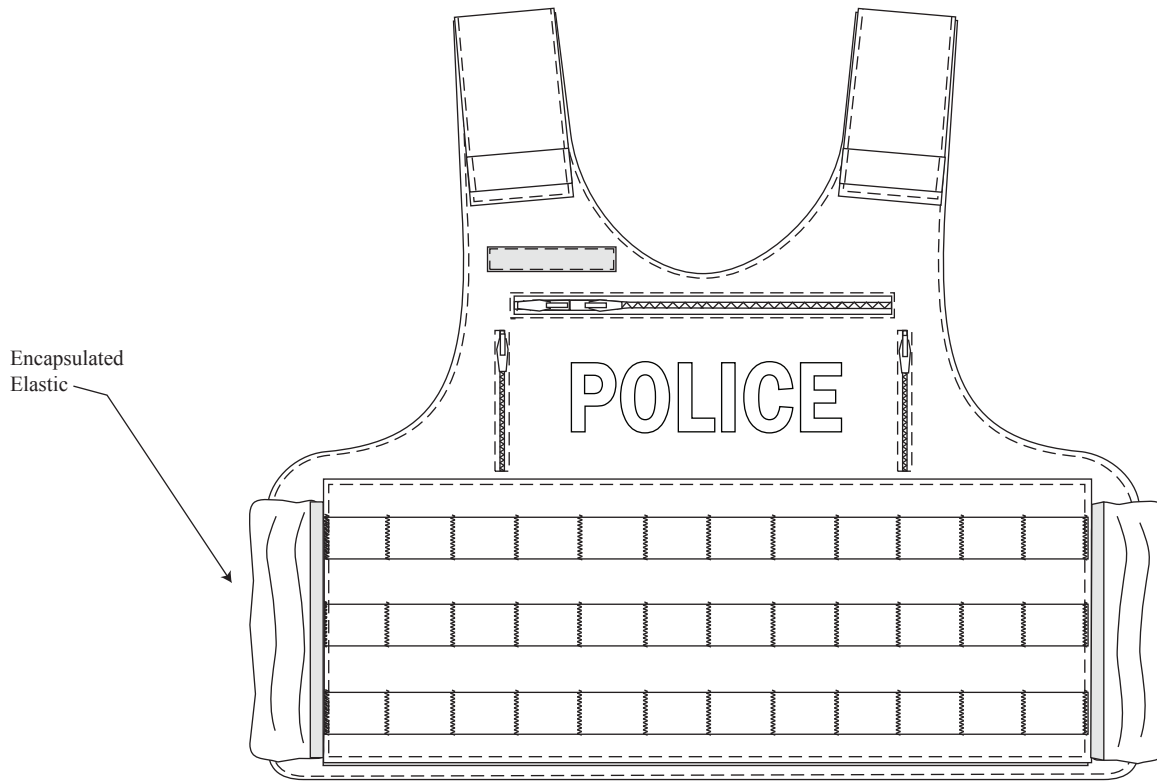

Dwg. 1

Front View

Rear View

All Measurements in Centimeters

NOT TO SCALE

Front Pouch

Dwg. 2

All Measurements in Centimeters

Unless otherwise stated all measurements are subject to ± 0.5 cm tolerances.

NOT TO SCALE

Rear Pouch

Dwg. 3

Outer View

Inner View  
(Body Side)

All Measurements in Centimeters

Unless otherwise stated all measurements are subject to  $\pm 0.5$  cm tolerances.

Rear Pouch, body side  
(show without waist straps)

All Measurements in Centimeters

Unless otherwise stated all measurements are subject to ± 0.5 cm tolerances.

NOT TO SCALE

Chest & Side Pocket Detail  
(Welted Opening with Slide Fastener Closure not shown)