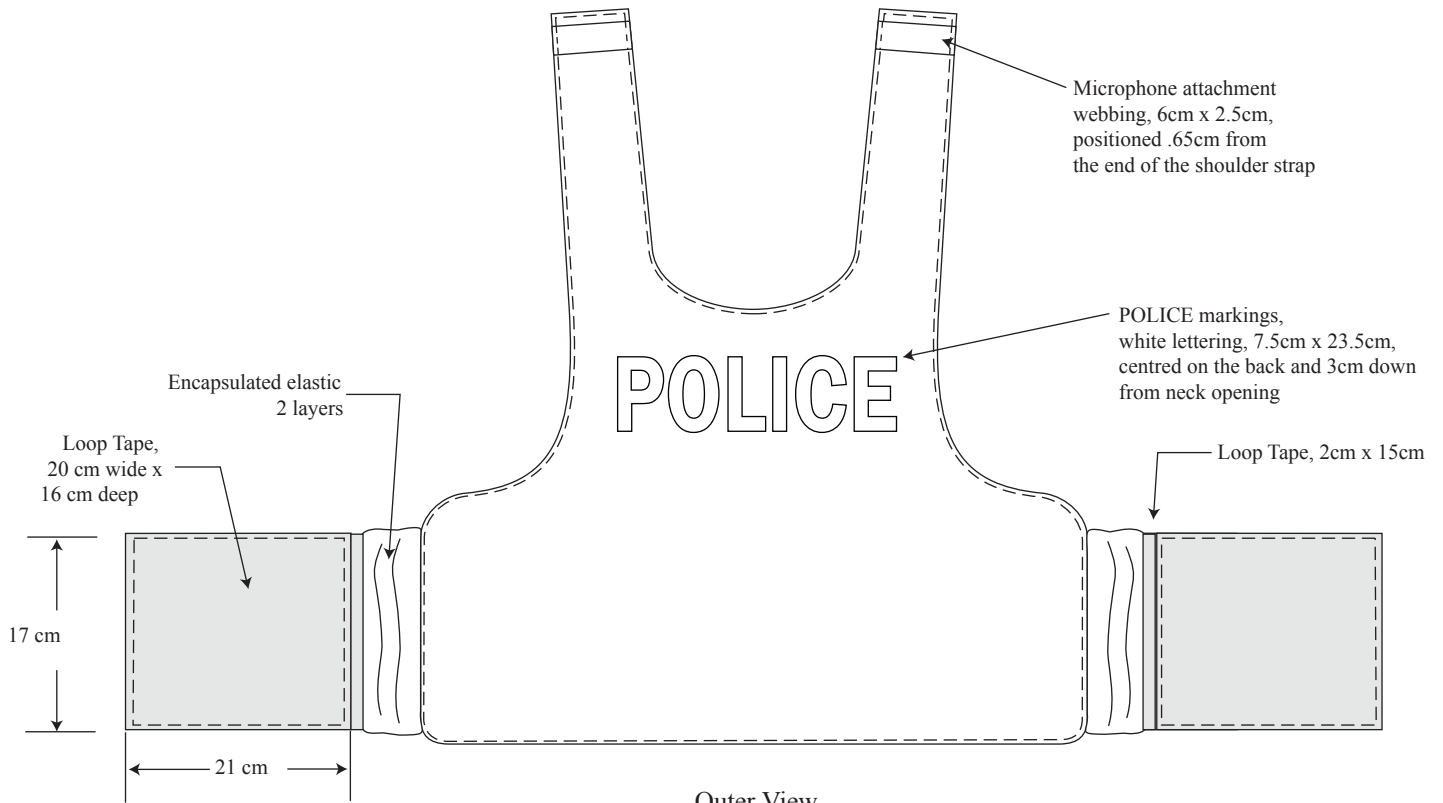

Dwg. 1

Front View

Rear View

All Measurements in Centimeters

NOT TO SCALE

Front Pouch

Dwg. 2

All Measurements in Centimeters

Unless otherwise stated all measurements are subject to ± 0.5 cm tolerances.

NOT TO SCALE

Rear Pouch

Dwg. 3

Outer View

Inner View  
(Body Side)

All Measurements in Centimeters

Unless otherwise stated all measurements are subject to  $\pm 0.5$  cm tolerances.

Rear Pouch, body side  
(show without waist straps)

All Measurements in Centimeters

Unless otherwise stated all measurements are subject to ± 0.5 cm tolerances.

NOT TO SCALE

Chest & Side Pocket Detail  
(Welted Opening with Slide Fastener Closure not shown)

Dwg. 5

Chest Pocket

Side Pocket  
(opening to the right in this drawing)

Note: 'Opening' edge of pocket to follow armhole line of carrier where pattern indicates. Side Pockets will overlap inside carrier; to be attached together with a single row of stitching across top edge of overlap region.