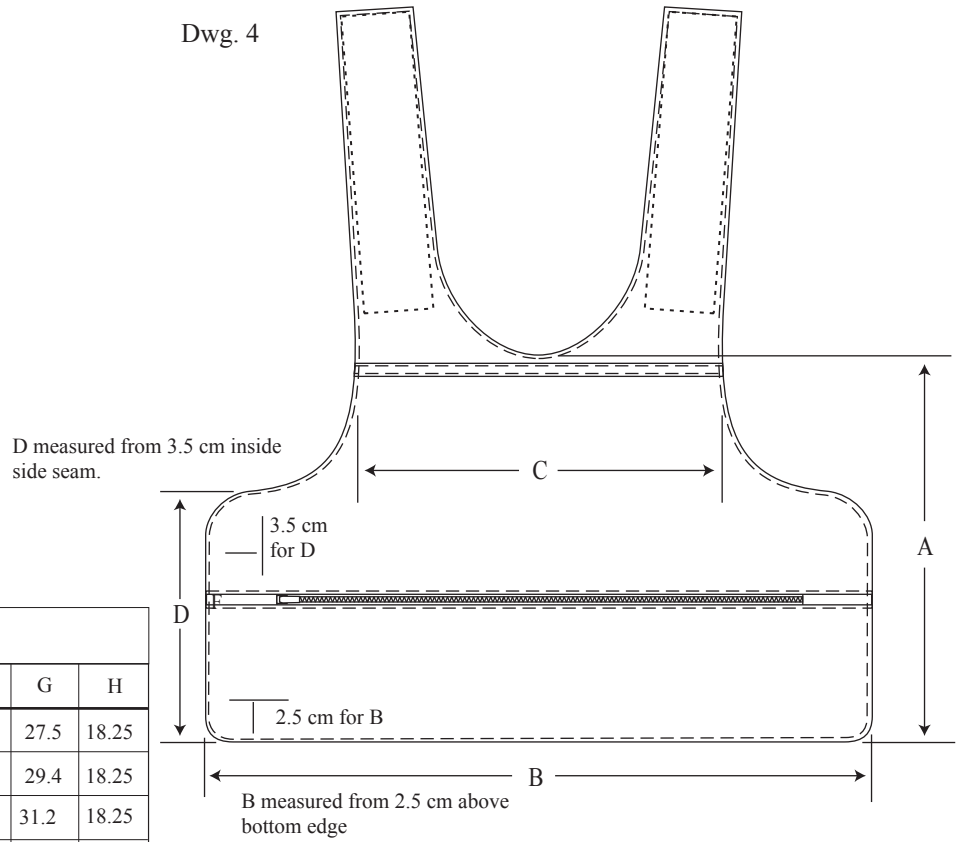

Unless otherwise stated all measurements are subject to ± 0.5 cm tolerances.

NOT TO SCALE

Rear Pouch

Dwg. 3

Outer View

Inner View  
(Body Side)

All Measurements in Centimeters

Unless otherwise stated all measurements are subject to  $\pm 0.5$  cm tolerances.

NOT TO SCALE

Measurement Location

Dwg. 4

Front Pouch, body side

SIZE	Dimensions in cm (Male Vest Sizes)							
	A	B	C	D	E	F	G	H
32-34S	32.6	42.75	27.3	18.25	36.4	42.75	27.5	18.25
36-38S	33.2	47.75	29.1	18.25	37	47.75	29.4	18.25
40-42S	33.9	52.75	30.9	18.25	37.7	52.75	31.2	18.25
44-46S	34.5	57.75	32.8	18.25	38.3	57.75	33	18.25
48-50S	35.2	62.75	34.6	18.25	39	62.75	34.9	18.25
32-34R	37.6	42.75	27.3	22	41.4	42.75	27.5	22
36-38R	38.2	47.75	29.1	22	42	47.75	29.4	22
40-42R	38.9	52.75	30.9	22	42.7	52.75	31.2	22
44-46R	39.5	57.75	32.8	22	43.3	57.75	33	22
48-50R	40.2	62.75	34.6	22	44	62.75	34.9	22
32-34T	40.6	42.75	27.3	24	44.4	42.75	27.5	24
36-38T	41.2	47.75	29.1	24	45	47.75	29.4	24
40-42T	41.9	52.75	30.9	24	45.7	52.75	31.2	24
44-46T	42.5	57.75	32.8	24	46.3	57.75	33	24
48-50T	43.2	62.75	34.6	24	47	62.75	34.9	24
Tolerance ±	1 cm	1 cm	1 cm	1 cm	1 cm	1 cm	1 cm	1 cm

Rear Pouch, body side  
(show without waist straps)

All Measurements in Centimeters

Unless otherwise stated all measurements are subject to ± 0.5 cm tolerances.

NOT TO SCALE

Chest & Side Pocket Detail  
(Welted Opening with Slide Fastener Closure not shown)

Dwg. 5

Chest Pocket

Side Pocket  
(opening to the right in this drawing)

Note: 'Opening' edge of pocket to follow armhole line of carrier where pattern indicates. Side Pockets will overlap inside carrier; to be attached together with a single row of stitching across top edge of overlap region.