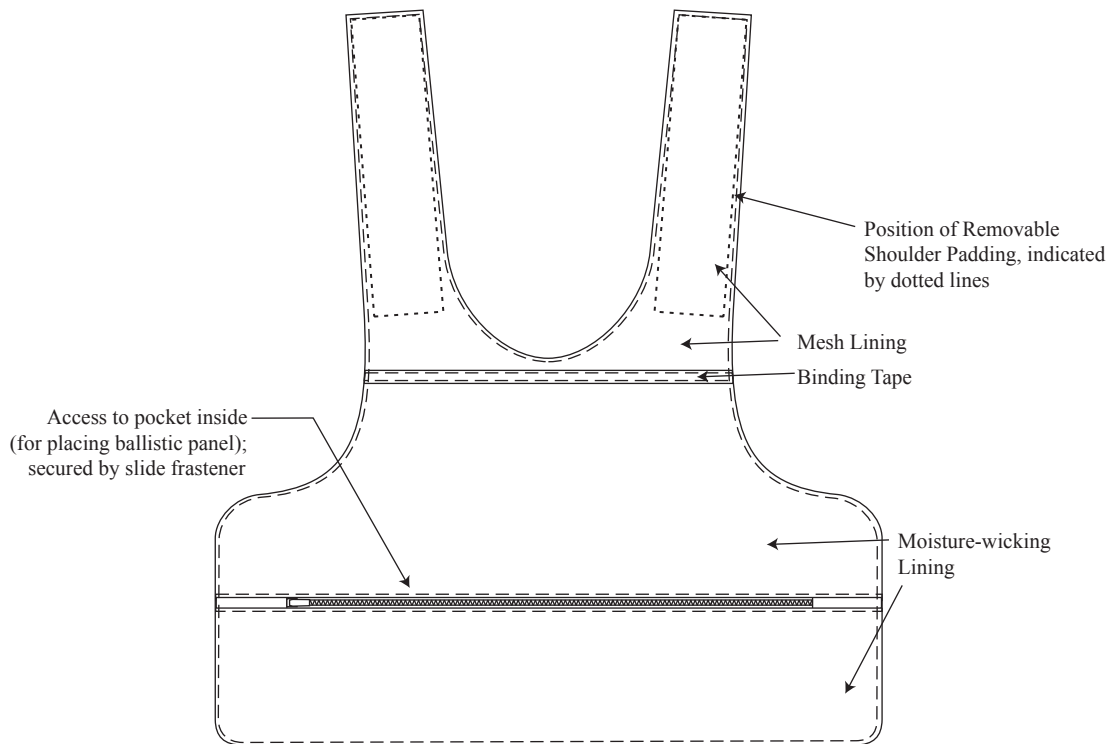

Dwg. 1

Front View

Rear View

All Measurements in Centimeters

NOT TO SCALE

Front Pouch

Dwg. 2

All Measurements in Centimeters

Unless otherwise stated all measurements are subject to ± 0.5 cm tolerances.

NOT TO SCALE

Rear Pouch

Dwg. 3

Outer View

Inner View  
(Body Side)

All Measurements in Centimeters

Unless otherwise stated all measurements are subject to  $\pm 0.5$  cm tolerances.

Rear Pouch, body side  
(show without waist straps)

All Measurements in Centimeters

Unless otherwise stated all measurements are subject to ± 0.5 cm tolerances.

NOT TO SCALE

Chest & Side Pocket Detail  
(Welted Opening with Slide Fastener Closure not shown)

Dwg. 5

Chest Pocket

Side Pocket  
(opening to the right in this drawing)

Note: 'Opening' edge of pocket to follow armhole line of carrier where pattern indicates. Side Pockets will overlap inside carrier; to be attached together with a single row of stitching across top edge of overlap region.