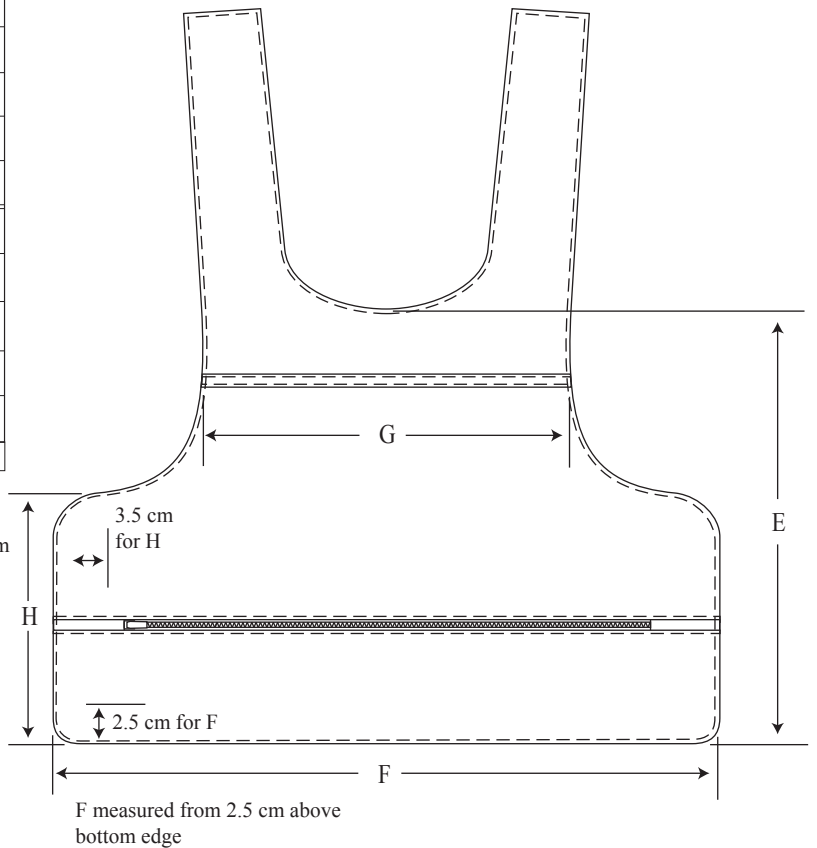

NOT TO SCALE

Measurement Location

Dwg. 4

Front Pouch, body side

SIZE	Dimensions in cm (Male Vest Sizes)							
	A	B	C	D	E	F	G	H
32-34S	32.6	42.75	27.3	18.25	36.4	42.75	27.5	18.25
36-38S	33.2	47.75	29.1	18.25	37	47.75	29.4	18.25
40-42S	33.9	52.75	30.9	18.25	37.7	52.75	31.2	18.25
44-46S	34.5	57.75	32.8	18.25	38.3	57.75	33	18.25
48-50S	35.2	62.75	34.6	18.25	39	62.75	34.9	18.25
32-34R	37.6	42.75	27.3	22	41.4	42.75	27.5	22
36-38R	38.2	47.75	29.1	22	42	47.75	29.4	22
40-42R	38.9	52.75	30.9	22	42.7	52.75	31.2	22
44-46R	39.5	57.75	32.8	22	43.3	57.75	33	22
48-50R	40.2	62.75	34.6	22	44	62.75	34.9	22
32-34T	40.6	42.75	27.3	24	44.4	42.75	27.5	24
36-38T	41.2	47.75	29.1	24	45	47.75	29.4	24
40-42T	41.9	52.75	30.9	24	45.7	52.75	31.2	24
44-46T	42.5	57.75	32.8	24	46.3	57.75	33	24
48-50T	43.2	62.75	34.6	24	47	62.75	34.9	24
Tolerance ±	1 cm	1 cm	1 cm	1 cm	1 cm	1 cm	1 cm	1 cm

Rear Pouch, body side  
(show without waist straps)

All Measurements in Centimeters

Unless otherwise stated all measurements are subject to ± 0.5 cm tolerances.

NOT TO SCALE

Chest & Side Pocket Detail  
(Welted Opening with Slide Fastener Closure not shown)

Dwg. 5

Chest Pocket

Side Pocket  
(opening to the right in this drawing)

Note: 'Opening' edge of pocket to follow armhole line of carrier where pattern indicates. Side Pockets will overlap inside carrier; to be attached together with a single row of stitching across top edge of overlap region.

All Measurements in Centimeters

Unless otherwise stated all measurements are subject to  $\pm 0.5$  cm tolerances.

NOT TO SCALE

Cutaway View, Front & Back Pouches, showing  
Ballistic Panel Attachment Strap