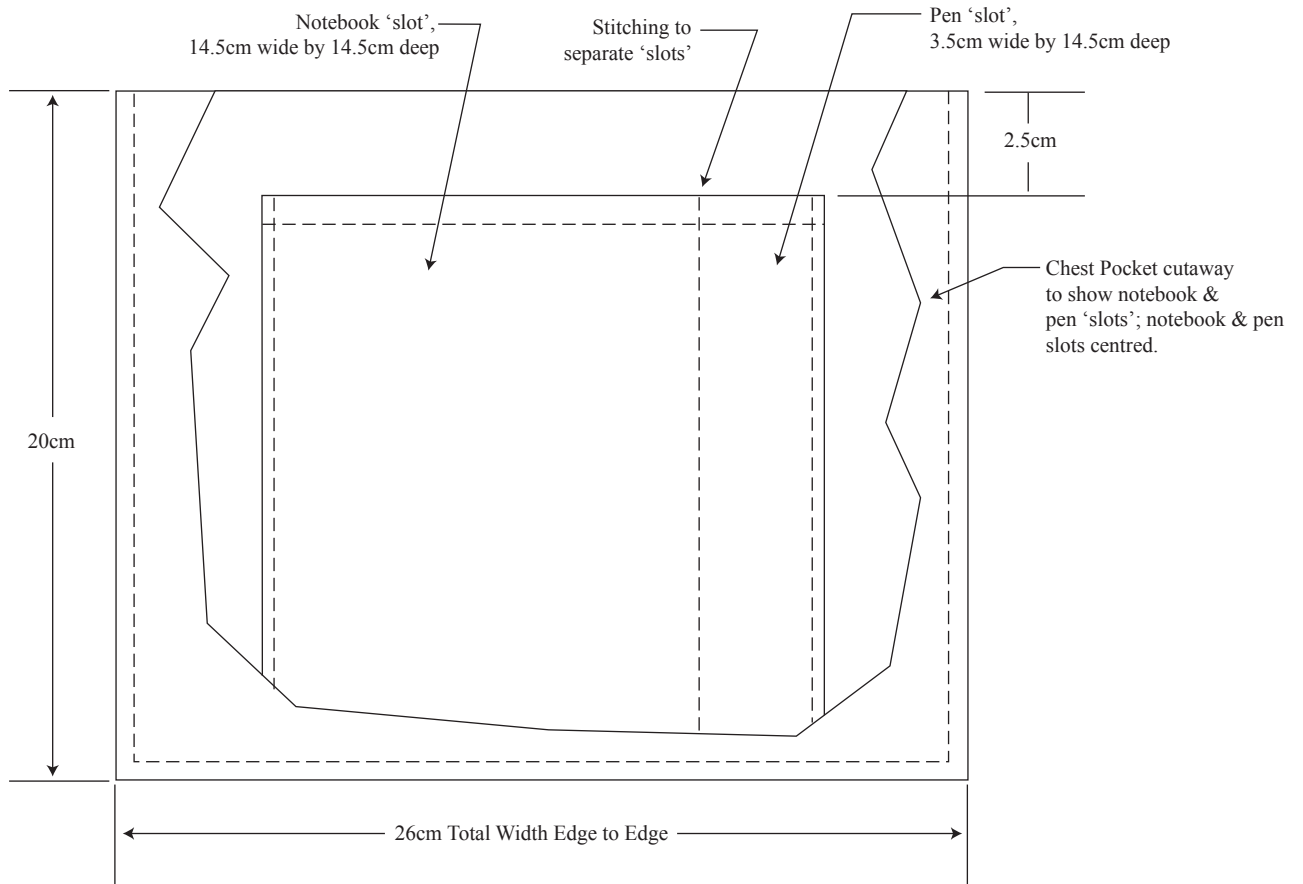

NOT TO SCALE

Measurement Location

Dwg. 4

Front Pouch, body side

SIZE	Dimensions in cm (Male Vest Sizes)							
	A	B	C	D	E	F	G	H
32-34S	32.6	42.75	27.3	18.25	36.4	42.75	27.5	18.25
36-38S	33.2	47.75	29.1	18.25	37	47.75	29.4	18.25
40-42S	33.9	52.75	30.9	18.25	37.7	52.75	31.2	18.25
44-46S	34.5	57.75	32.8	18.25	38.3	57.75	33	18.25
48-50S	35.2	62.75	34.6	18.25	39	62.75	34.9	18.25
32-34R	37.6	42.75	27.3	22	41.4	42.75	27.5	22
36-38R	38.2	47.75	29.1	22	42	47.75	29.4	22
40-42R	38.9	52.75	30.9	22	42.7	52.75	31.2	22
44-46R	39.5	57.75	32.8	22	43.3	57.75	33	22
48-50R	40.2	62.75	34.6	22	44	62.75	34.9	22
32-34T	40.6	42.75	27.3	24	44.4	42.75	27.5	24
36-38T	41.2	47.75	29.1	24	45	47.75	29.4	24
40-42T	41.9	52.75	30.9	24	45.7	52.75	31.2	24
44-46T	42.5	57.75	32.8	24	46.3	57.75	33	24
48-50T	43.2	62.75	34.6	24	47	62.75	34.9	24
Tolerance ±	1 cm	1 cm	1 cm	1 cm	1 cm	1 cm	1 cm	1 cm

Rear Pouch, body side  
(show without waist straps)

All Measurements in Centimeters

Unless otherwise stated all measurements are subject to ± 0.5 cm tolerances.

NOT TO SCALE

Chest & Side Pocket Detail  
(Welted Opening with Slide Fastener Closure not shown)

Dwg. 5

Chest Pocket

Side Pocket  
(opening to the right in this drawing)

Note: 'Opening' edge of pocket to follow armhole line of carrier where pattern indicates. Side Pockets will overlap inside carrier; to be attached together with a single row of stitching across top edge of overlap region.

All Measurements in Centimeters

Unless otherwise stated all measurements are subject to  $\pm 0.5$  cm tolerances.

NOT TO SCALE

Cutaway View, Front & Back Pouches, showing  
Ballistic Panel Attachment Strap