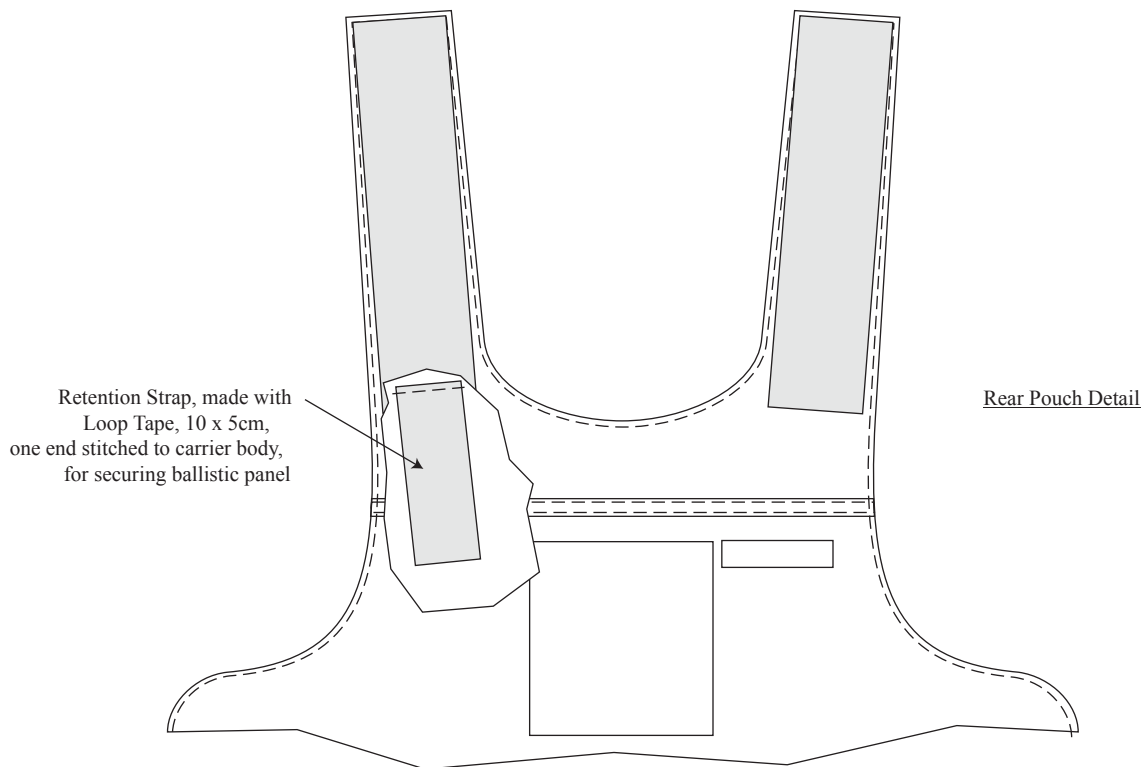

Cutaway View, Front & Back Pouches, showing
Ballistic Panel Attachment Strap

Dwg. 6

All Measurements in Centimeters

Unless otherwise stated all measurements are subject to ± 0.5 cm tolerances.

NOT TO SCALE