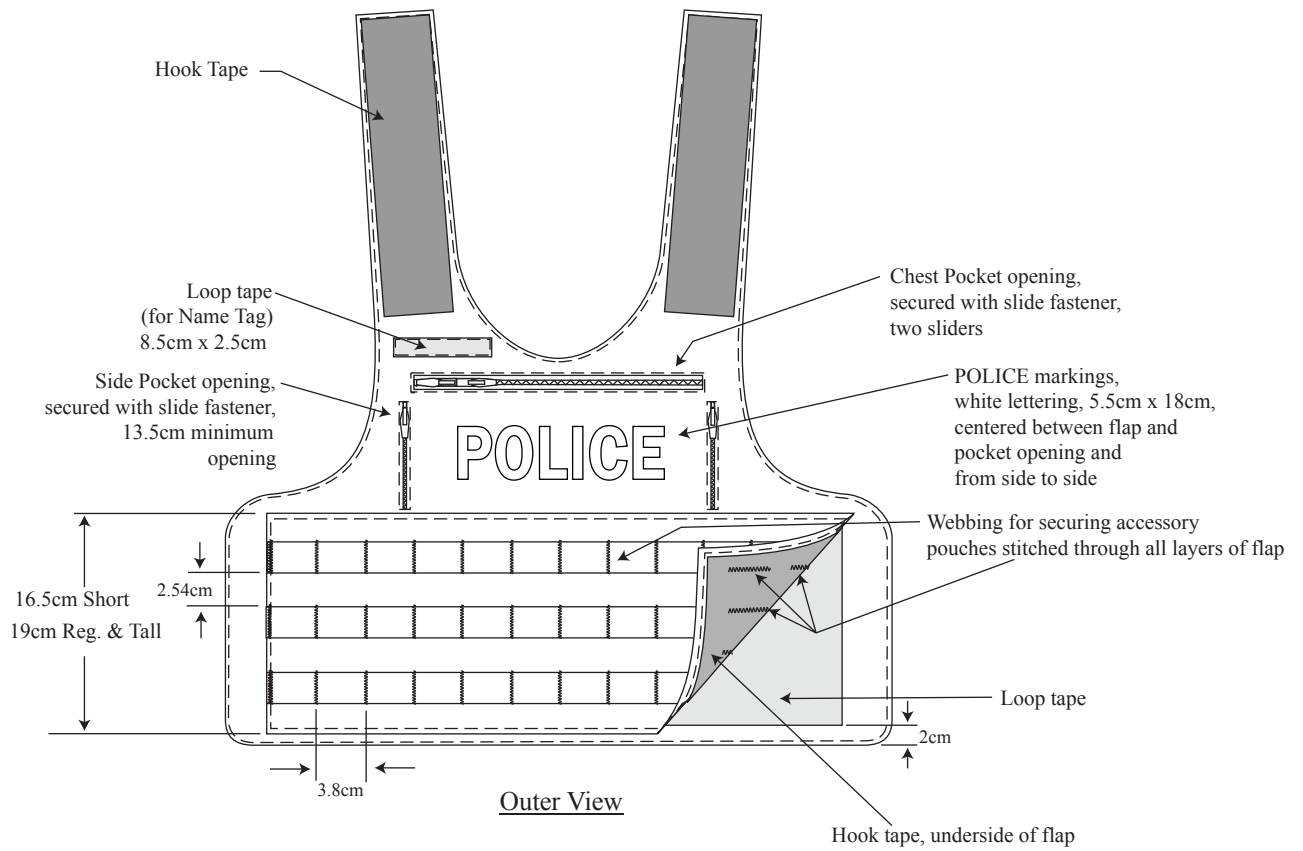

Dwg. 1

Front View

Rear View

All Measurements in Centimeters

NOT TO SCALE

Front Pouch

Dwg. 2

All Measurements in Centimeters

Unless otherwise stated all measurements are subject to ± 0.5 cm tolerances.

NOT TO SCALE

Rear Pouch

Dwg. 3

Outer View

Inner View  
(Body Side)

All Measurements in Centimeters

Unless otherwise stated all measurements are subject to  $\pm 0.5$  cm tolerances.

Dwg. 5

Chest Pocket

Side Pocket  
(opening to the right in this drawing)

Note: 'Opening' edge of pocket to follow armhole line of carrier where pattern indicates. Side Pockets will overlap inside carrier; to be attached together with a single row of stitching across top edge of overlap region.