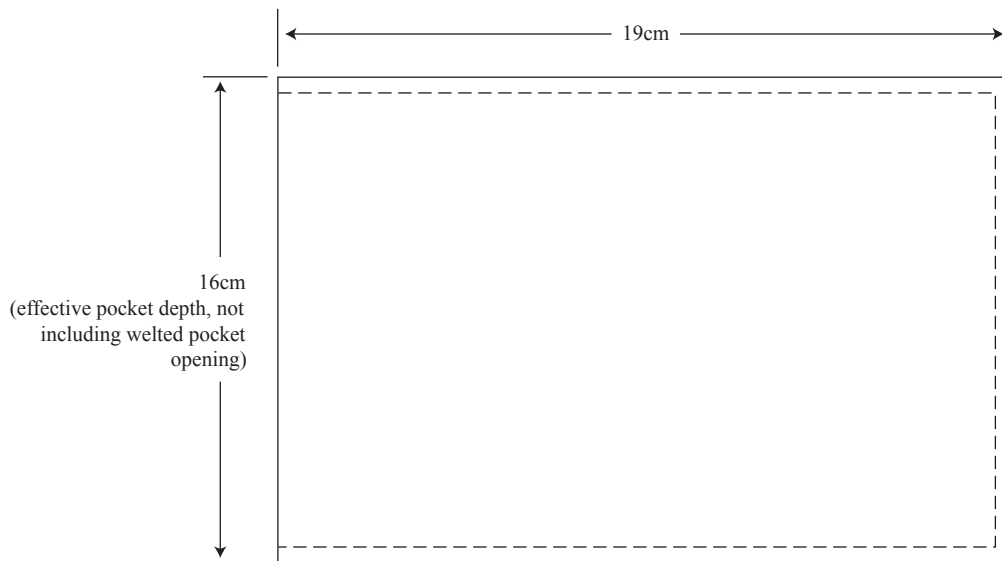

Rear Pouch, body side  
(show without waist straps)

All Measurements in Centimeters

Unless otherwise stated all measurements are subject to ± 0.5 cm tolerances.

NOT TO SCALE

Chest & Side Pocket Detail  
(Welted Opening with Slide Fastener Closure not shown)

Dwg. 5

Chest Pocket

Side Pocket  
(opening to the right in this drawing)

Note: 'Opening' edge of pocket to follow armhole line of carrier where pattern indicates. Side Pockets will overlap inside carrier; to be attached together with a single row of stitching across top edge of overlap region.