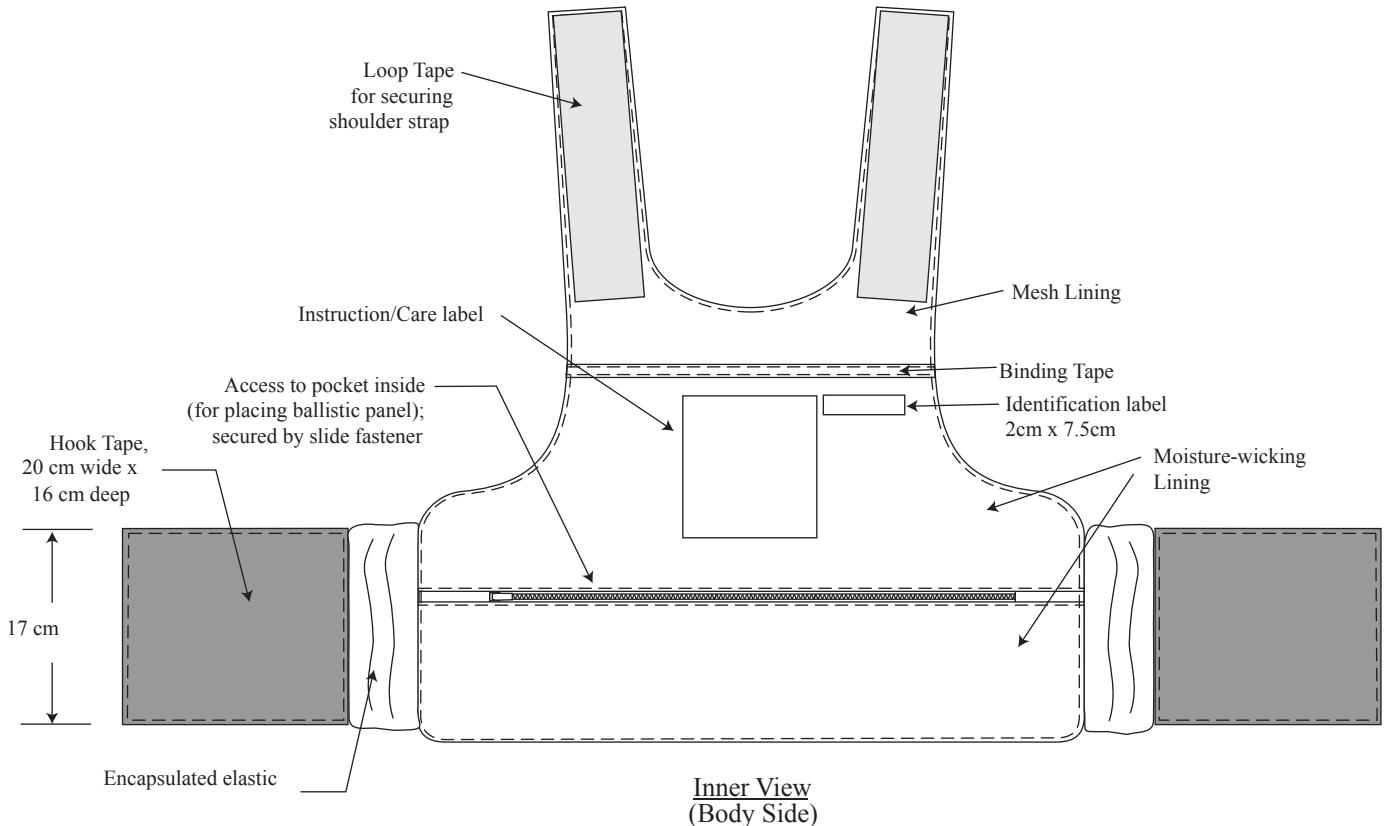

Unless otherwise stated all measurements are subject to ± 0.5 cm tolerances.

NOT TO SCALE

Rear Pouch

Dwg. 3

Outer View

Inner View  
(Body Side)

All Measurements in Centimeters

Unless otherwise stated all measurements are subject to  $\pm 0.5$  cm tolerances.

NOT TO SCALE

Measurement Location

Dwg. 4

Front Pouch, body side

SIZE	Dimensions in cm (Male Vest Sizes)							
	A	B	C	D	E	F	G	H
32-34S	32.6	42.75	27.3	18.25	36.4	42.75	27.5	18.25
36-38S	33.2	47.75	29.1	18.25	37	47.75	29.4	18.25
40-42S	33.9	52.75	30.9	18.25	37.7	52.75	31.2	18.25
44-46S	34.5	57.75	32.8	18.25	38.3	57.75	33	18.25
48-50S	35.2	62.75	34.6	18.25	39	62.75	34.9	18.25
32-34R	37.6	42.75	27.3	22	41.4	42.75	27.5	22
36-38R	38.2	47.75	29.1	22	42	47.75	29.4	22
40-42R	38.9	52.75	30.9	22	42.7	52.75	31.2	22
44-46R	39.5	57.75	32.8	22	43.3	57.75	33	22
48-50R	40.2	62.75	34.6	22	44	62.75	34.9	22
32-34T	40.6	42.75	27.3	24	44.4	42.75	27.5	24
36-38T	41.2	47.75	29.1	24	45	47.75	29.4	24
40-42T	41.9	52.75	30.9	24	45.7	52.75	31.2	24
44-46T	42.5	57.75	32.8	24	46.3	57.75	33	24
48-50T	43.2	62.75	34.6	24	47	62.75	34.9	24
Tolerance ±	1 cm	1 cm	1 cm	1 cm	1 cm	1 cm	1 cm	1 cm

Rear Pouch, body side  
(show without waist straps)

All Measurements in Centimeters

Unless otherwise stated all measurements are subject to ± 0.5 cm tolerances.

NOT TO SCALE

Chest & Side Pocket Detail  
(Welted Opening with Slide Fastener Closure not shown)

Dwg. 5

Chest Pocket

Side Pocket  
(opening to the right in this drawing)

Note: 'Opening' edge of pocket to follow armhole line of carrier where pattern indicates. Side Pockets will overlap inside carrier; to be attached together with a single row of stitching across top edge of overlap region.