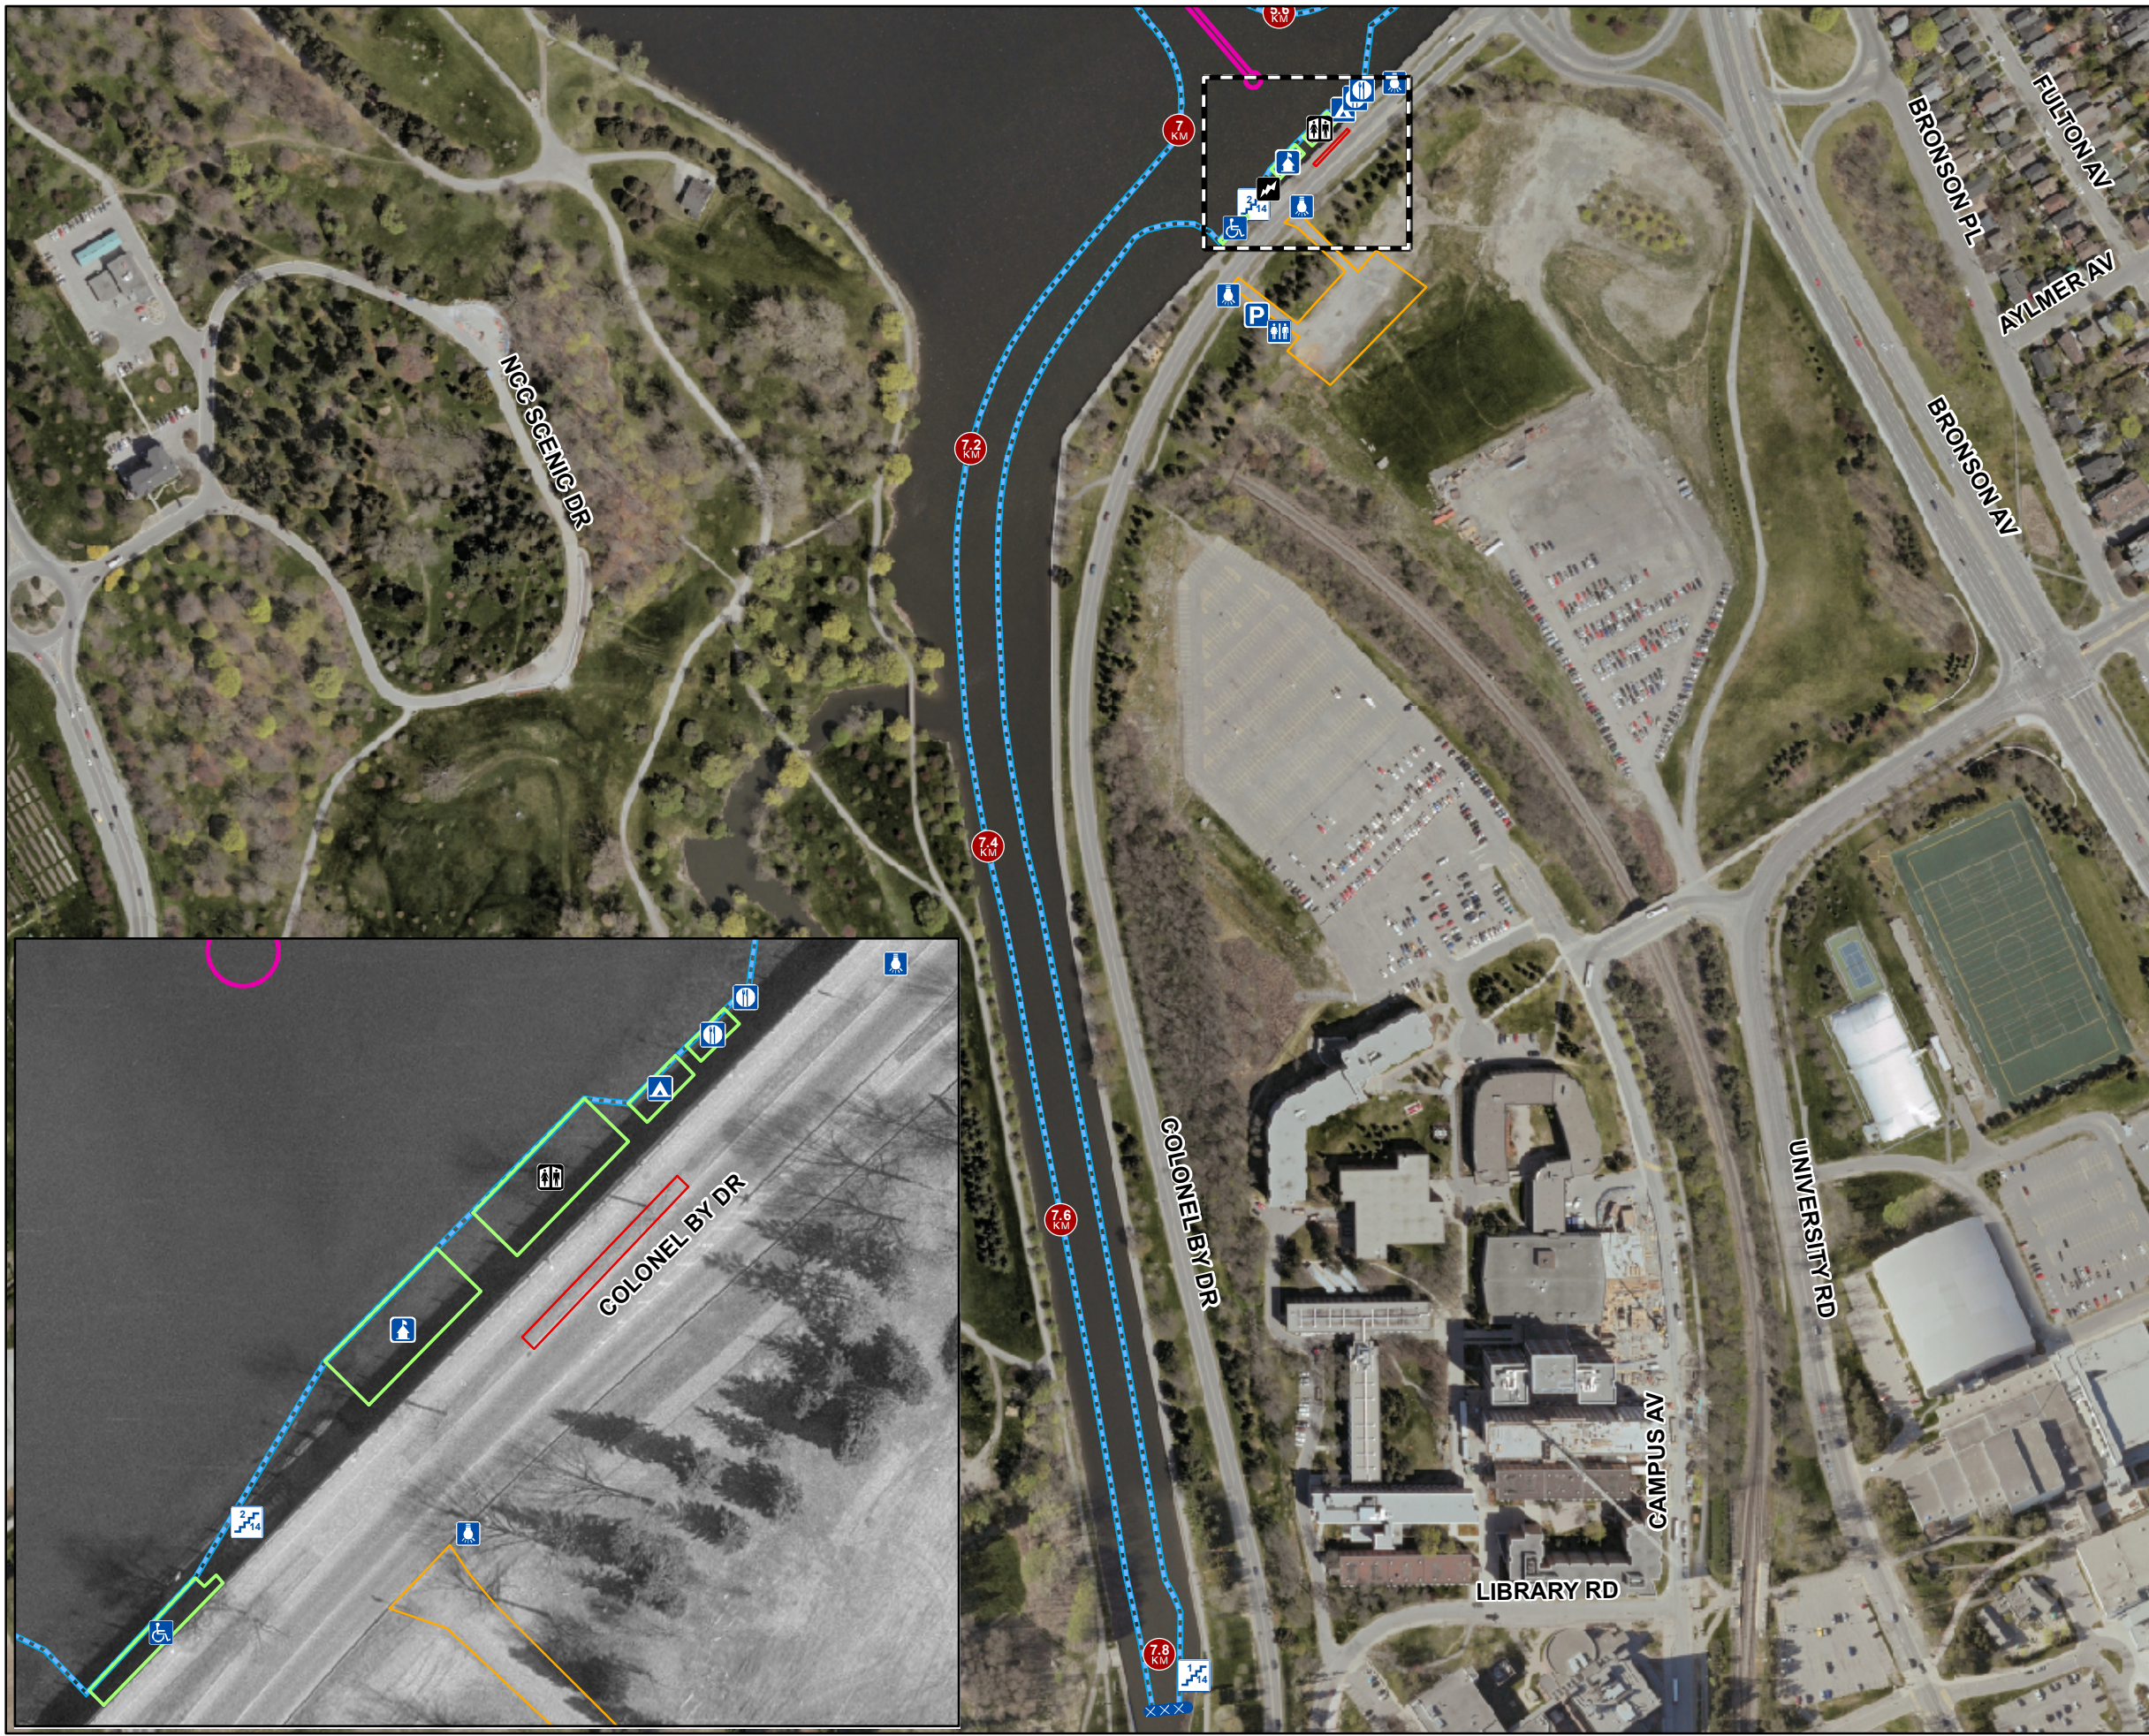

Date: 2012-11-08

 Hartwell Locks
Les écluses Hartwell

NCC Site Number Numéro de site CCN	Sheet - Page	Scale:
98925	11 of / de 11	1:3,500

- | | |
|---|--|
| <p>Single Stairs
Escaliers singuliers</p> <ul style="list-style-type: none">  Aluminium  Wood <p>Double Stairs
Escaliers doubles</p> <ul style="list-style-type: none">  Aluminium  Wood <p>Secondary Stairs
Escaliers secondaires</p> <ul style="list-style-type: none">  Secondary Stairs <p>Points of Interest
Points d'intérêt</p> <ul style="list-style-type: none">  Bridge Banner  Conditions Flag  Hydro Pole  Igloo  Railing  Universal Access Ramp  Vehicle Ramp  Warning Light  Kilometer Markers | <p>Lines
Lignes</p> <ul style="list-style-type: none">  End of Skateway  Rest Area  Snow Median <p>Zones
Zones</p> <ul style="list-style-type: none">  Off Ice SNIC  Parking  Snow Clearing Limits  Snow Dump <p>Structures
Structures</p> <ul style="list-style-type: none">  Beavertail  Concession  Information Kiosk  Skateway Patrollers  Parking Ice Access Kiosk  Skateway Rentals  NCC Chalet  Souvenir Kiosk  Electrical Kiosk  Washroom (Chalet)  Portable Toilet  Universal Portable Toilet |
|---|--|