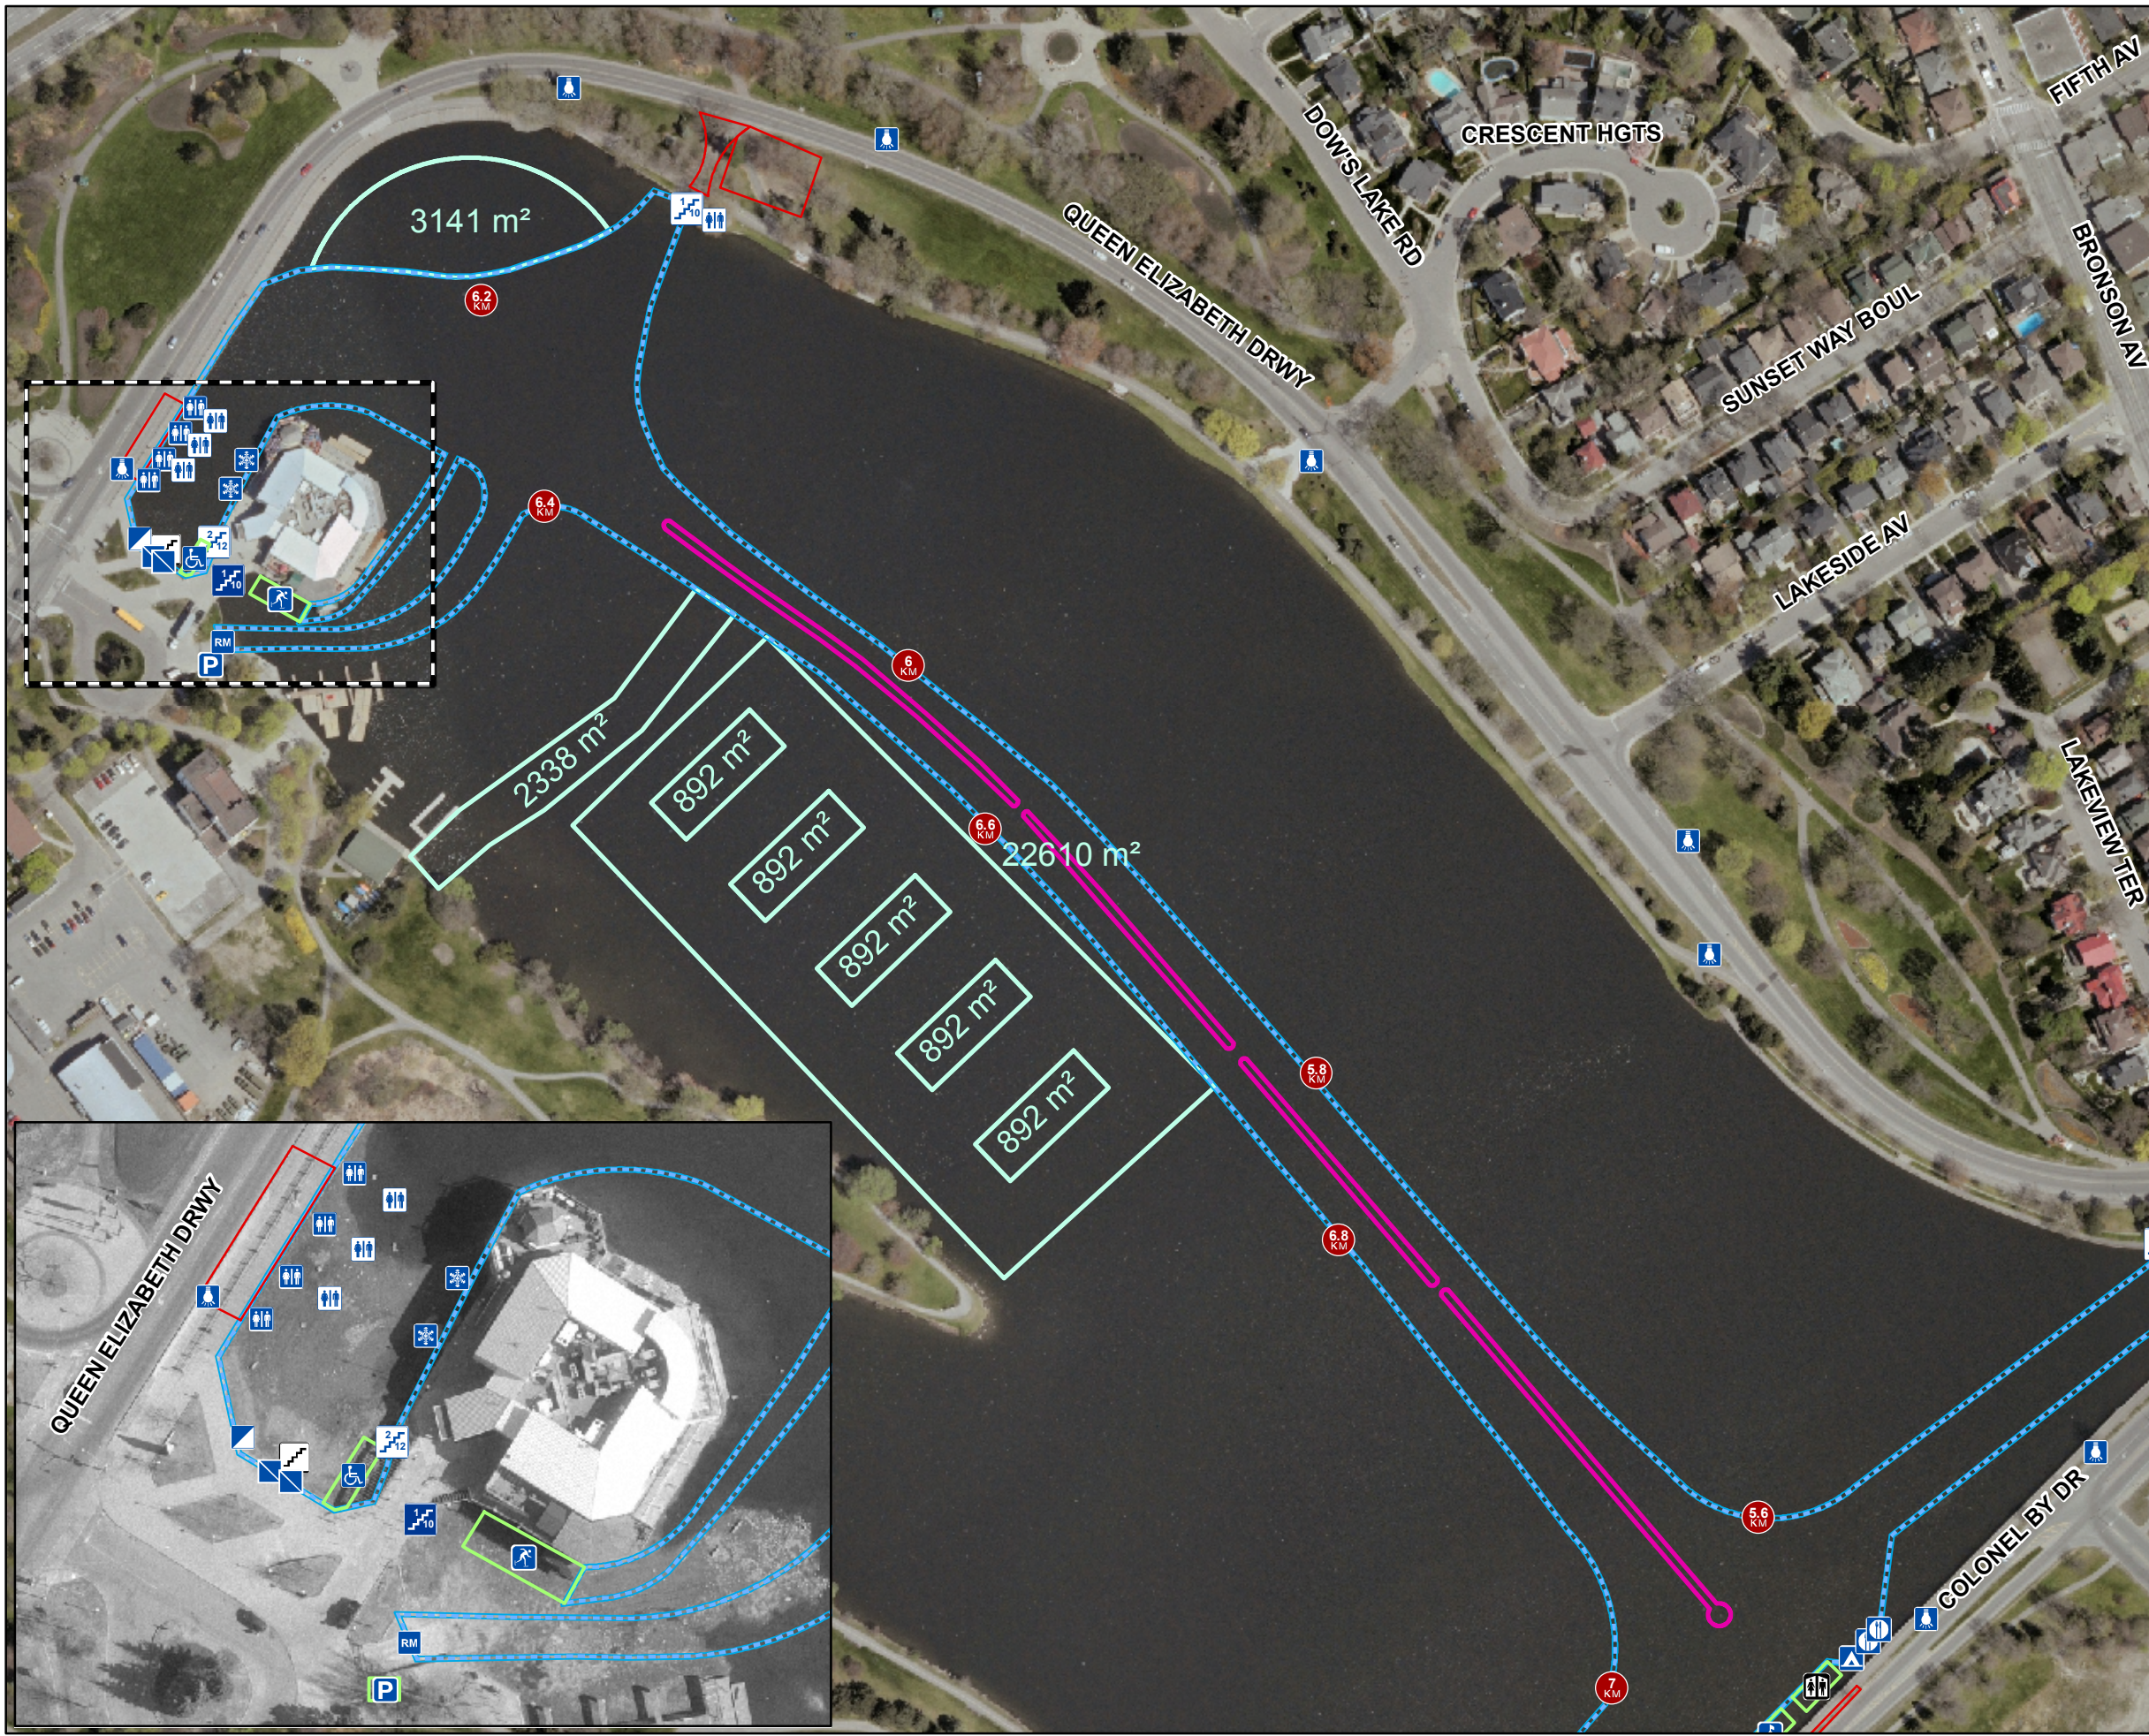

NCC Site Number Numéro de site CCN	Sheet - Page	Scale:
98925	10 of / de 11	1:2,400

Single Stairs Escaliers singuliers - Aluminium - Wood Double Stairs Escaliers doubles - Aluminium - Wood Secondary Stairs Escaliers secondaires - Secondary Stairs Points of Interest Points d'intérêt - Bridge Banner - Conditions Flag - Hydro Pole - Igloo - Railing - Universal Access Ramp - Vehicle Ramp - Warning Light - Kilometer Markers	Lines Lignes - End of Skateway - Rest Area - Snow Median Zones Zones - Off Ice SNIC - Parking - Snow Clearing Limits - Snow Dump Structures Structures - Beavertail - Concession - Information Kiosk - Skateway Patrollers - Parking Ice Access Kiosk - Skateway Rentals - NCC Chalet - Souvenir Kiosk - Electrical Kiosk - Washroom (Chalet) - Portable Toilet - Universal Portable Toilet

Date: 2012-11-08