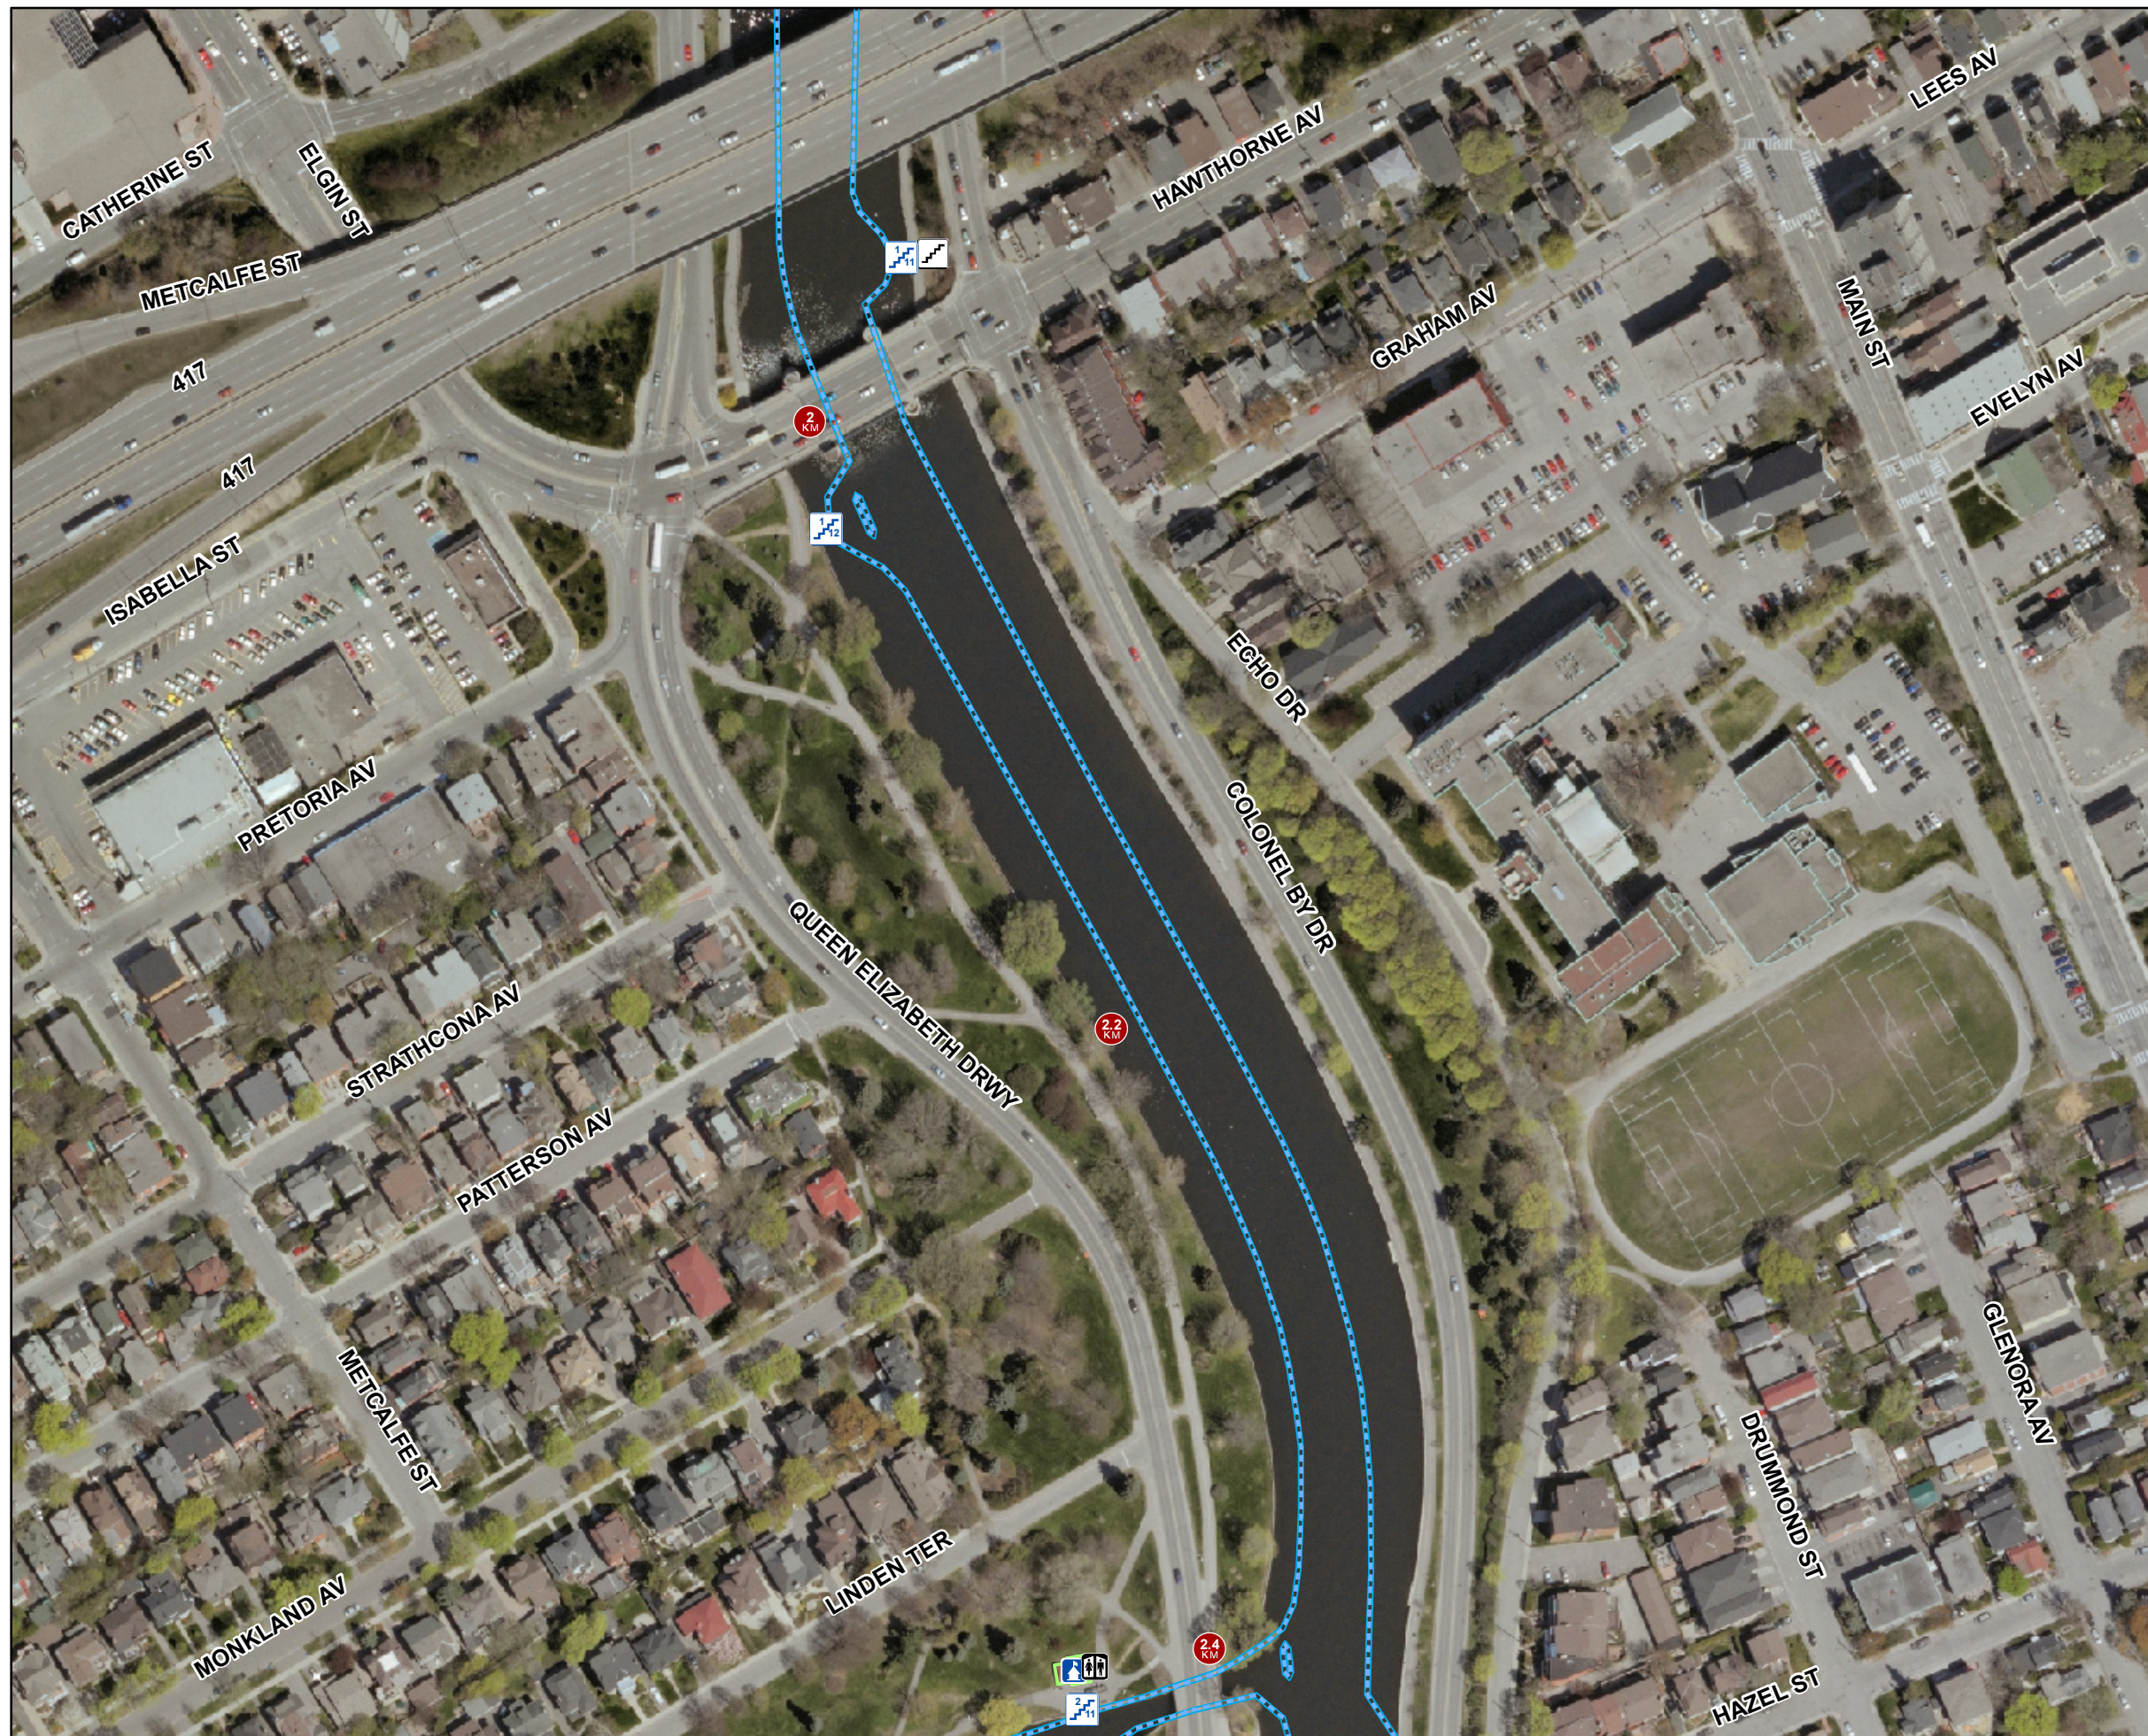

Single Stairs
Escaliers singuliers

- Aluminium
- Wood

Double Stairs
Escaliers doubles

- Aluminium
- Wood

Secondary Stairs
Escaliers secondaires

- Secondary Stairs

Points of Interest
Points d'intérêt

- Bridge Banner
- Conditions Flag
- Hydro Pole
- Igloo
- Railing
- Universal Access Ramp
- Vehicle Ramp
- Warning Light
- Kilometer Markers

Lines
Lignes

- End of Skateway
- Rest Area
- Snow Median

Zones
Zones

- Off Ice SNIC
- Parking
- Snow Clearing Limits
- Snow Dump

Structures
Structures

- Beavertail
- Concession
- Information Kiosk
- Skateway Patrollers
- Parking Ice Access Kiosk
- Skateway Rentals
- NCC Chalet
- Souvenir Kiosk
- Electrical Kiosk
- Washroom
- Portable Toilet
- Universal Portable Toilet