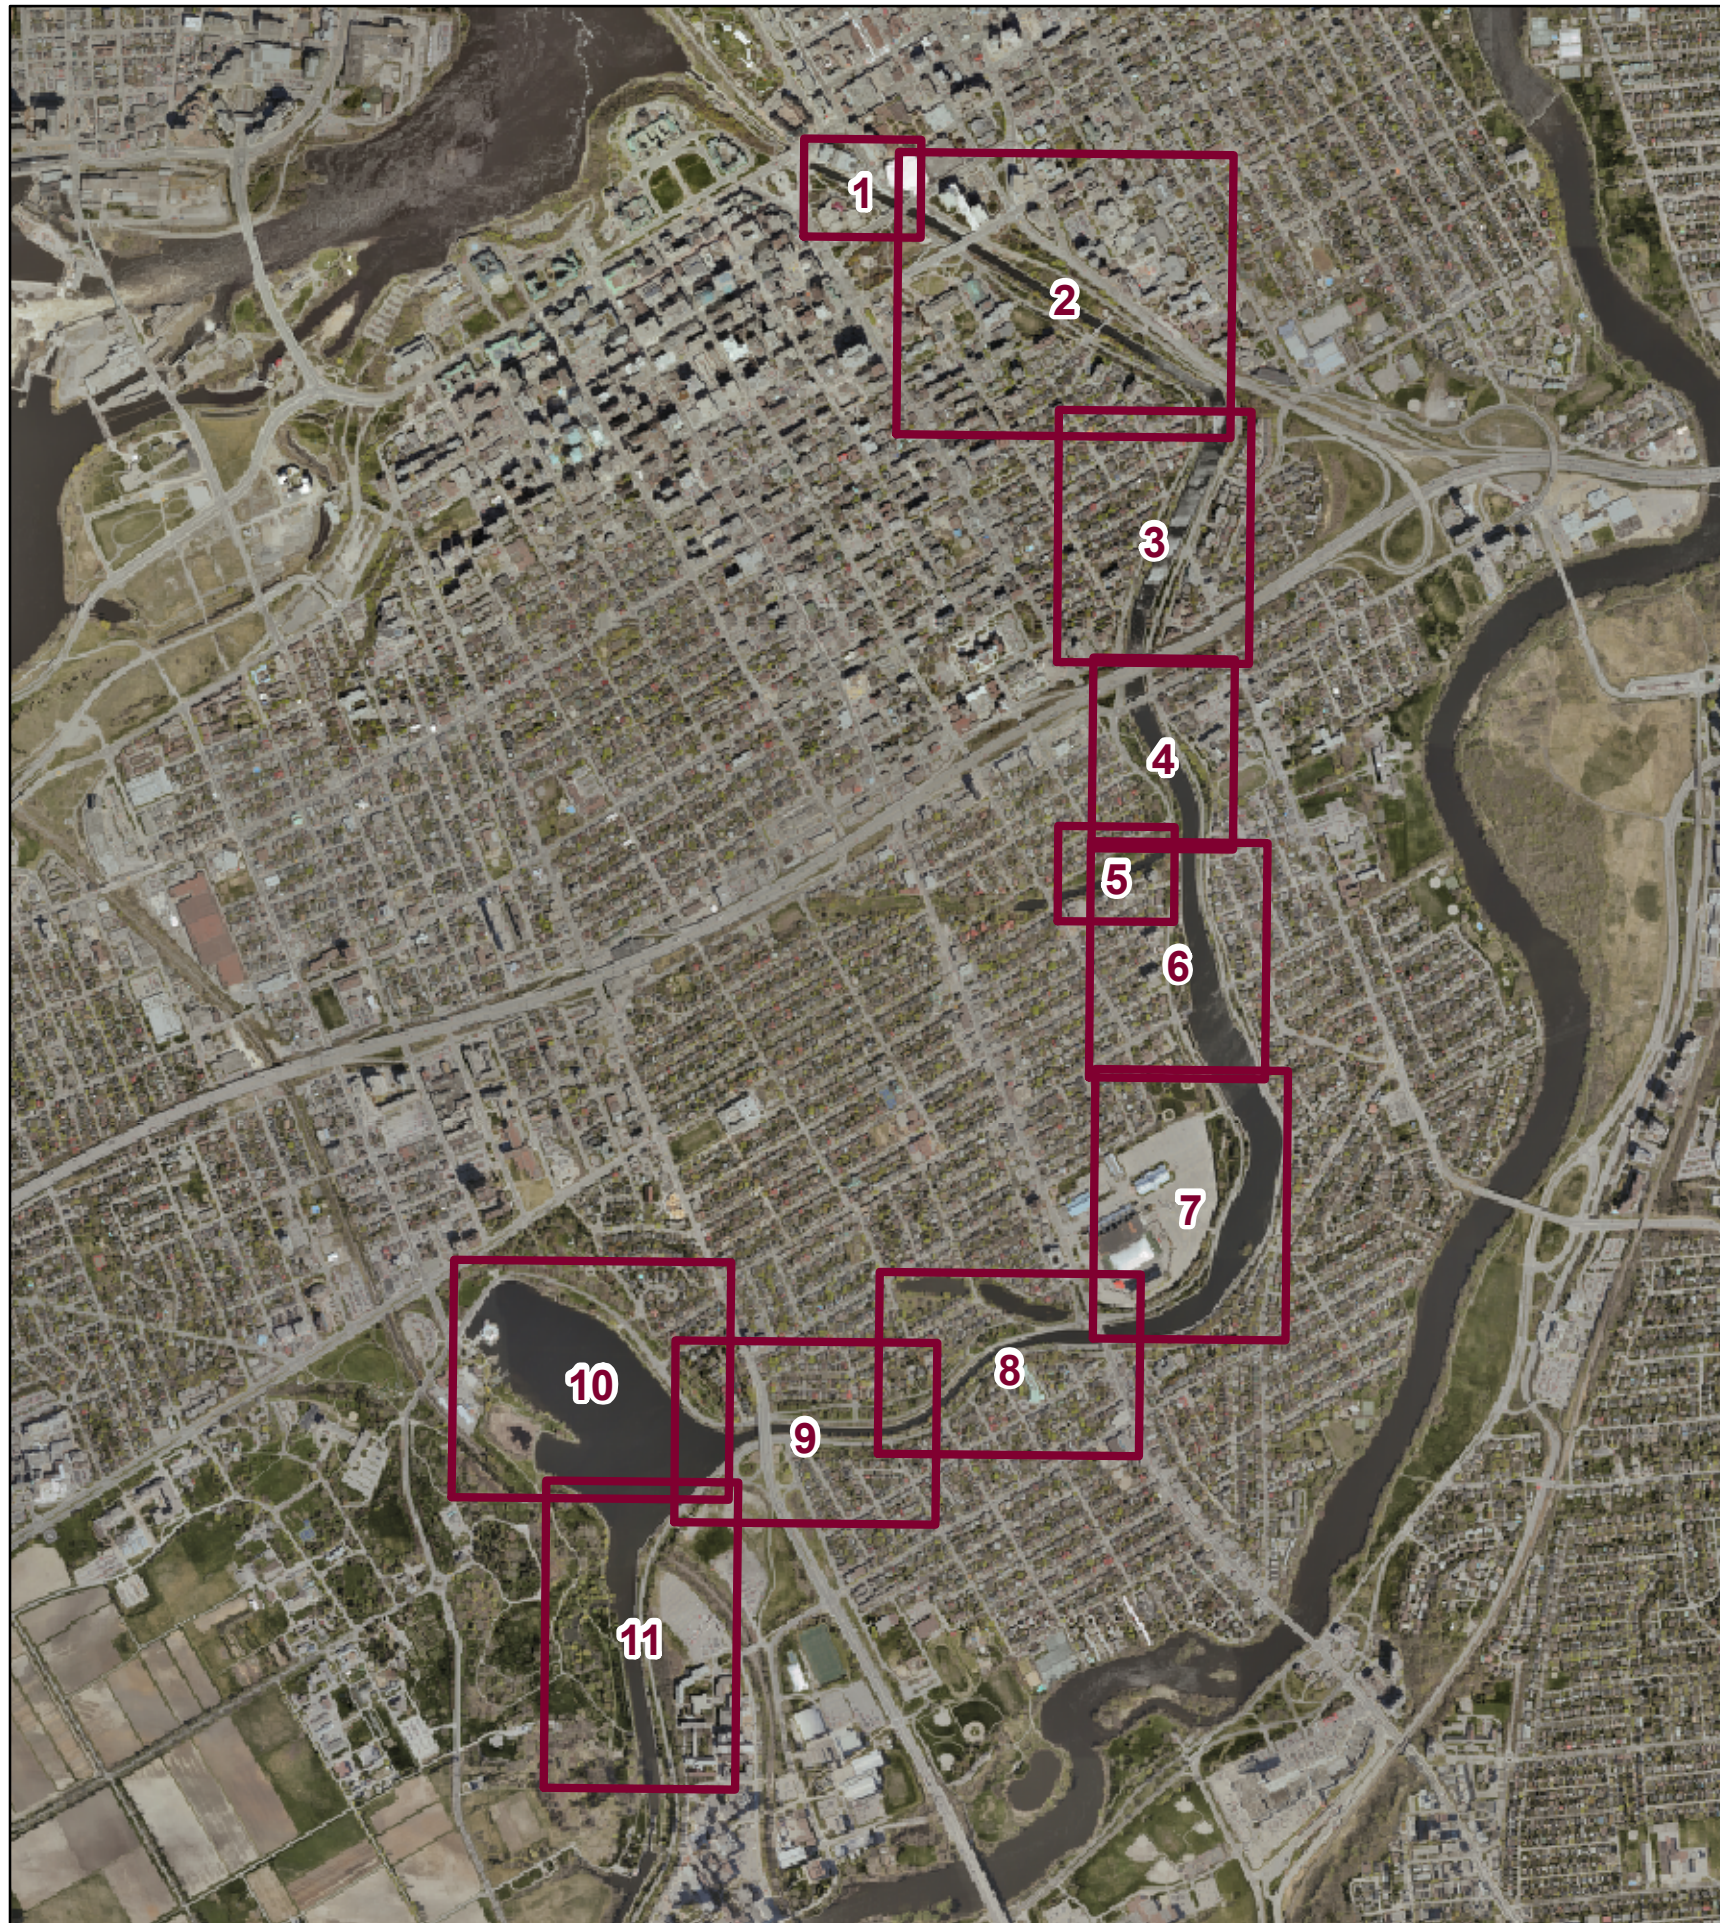

Canada

Rideau Canal Skateway
2012 - 2013
Patinoire du canal Rideau

Orthophoto acquired in 2009 (core) and 2007 (outside core)

Rideau Canal Skateway

Patinoire du canal Rideau

Title (EN)	#	Title (FR)
NAC Rest Area & Services	1	Aire de repos et de services du CNA
NAC General	2	Général CNA
Concord I	3	Concord I
Pretoria General	4	Général Pretoria
Patterson's Creek	5	Ruisseau Patterson
5th Avenue	6	L'avenue Fifth
Pig Island	7	Île Pig
Bronson	9	Bronson
Bank Street	9	Rue Bank
Dows Lake	10	Lac Dows
Hartwell Locks	11	Les écluses Hartwell

- | | |
|---|--|
| Single Stairs
Escaliers singuliers
Aluminium
Wood
Double Stairs
Escaliers doubles
Aluminium
Wood
Secondary Stairs
Escaliers secondaires
Secondary Stairs
Points of Interest
Points d'intérêt
Bridge Banner
Conditions Flag
Hydro Pole
Igloo
Railing
Universal Access Ramp
Vehicle Ramp
Warning Light
Kilometer Markers | Lines
Lignes
End of Skateway
Rest Area
Snow Median
Zones
Zones
Off Ice SNIC
Parking
Snow Clearing Limits
Snow Dump
Structures
Structures
Beavertail
Concession
Information Kiosk
Skateway Patrollers
Parking Ice Access Kiosk
NCC Chalet
Souvenir Kiosk
Electrical Kiosk
Washroom
Portable Toilet
Universal Portable Toilet |
|---|--|

- End of Skateway
- Rest Area
- Snow Median

Zones
Zones

- Off Ice SNIC
- Parking
- Snow Clearing Limits
- Snow Dump

Structures
Structures

- Beavertail
- Concession
- Information Kiosk
- Skateway Patrollers
- Parking Ice Access Kiosk
- Skateway Rentals
- NCC Chalet
- Souvenir Kiosk
- Electrical Kiosk
- Washroom
- Portable Toilet
- Universal Portable Toilet