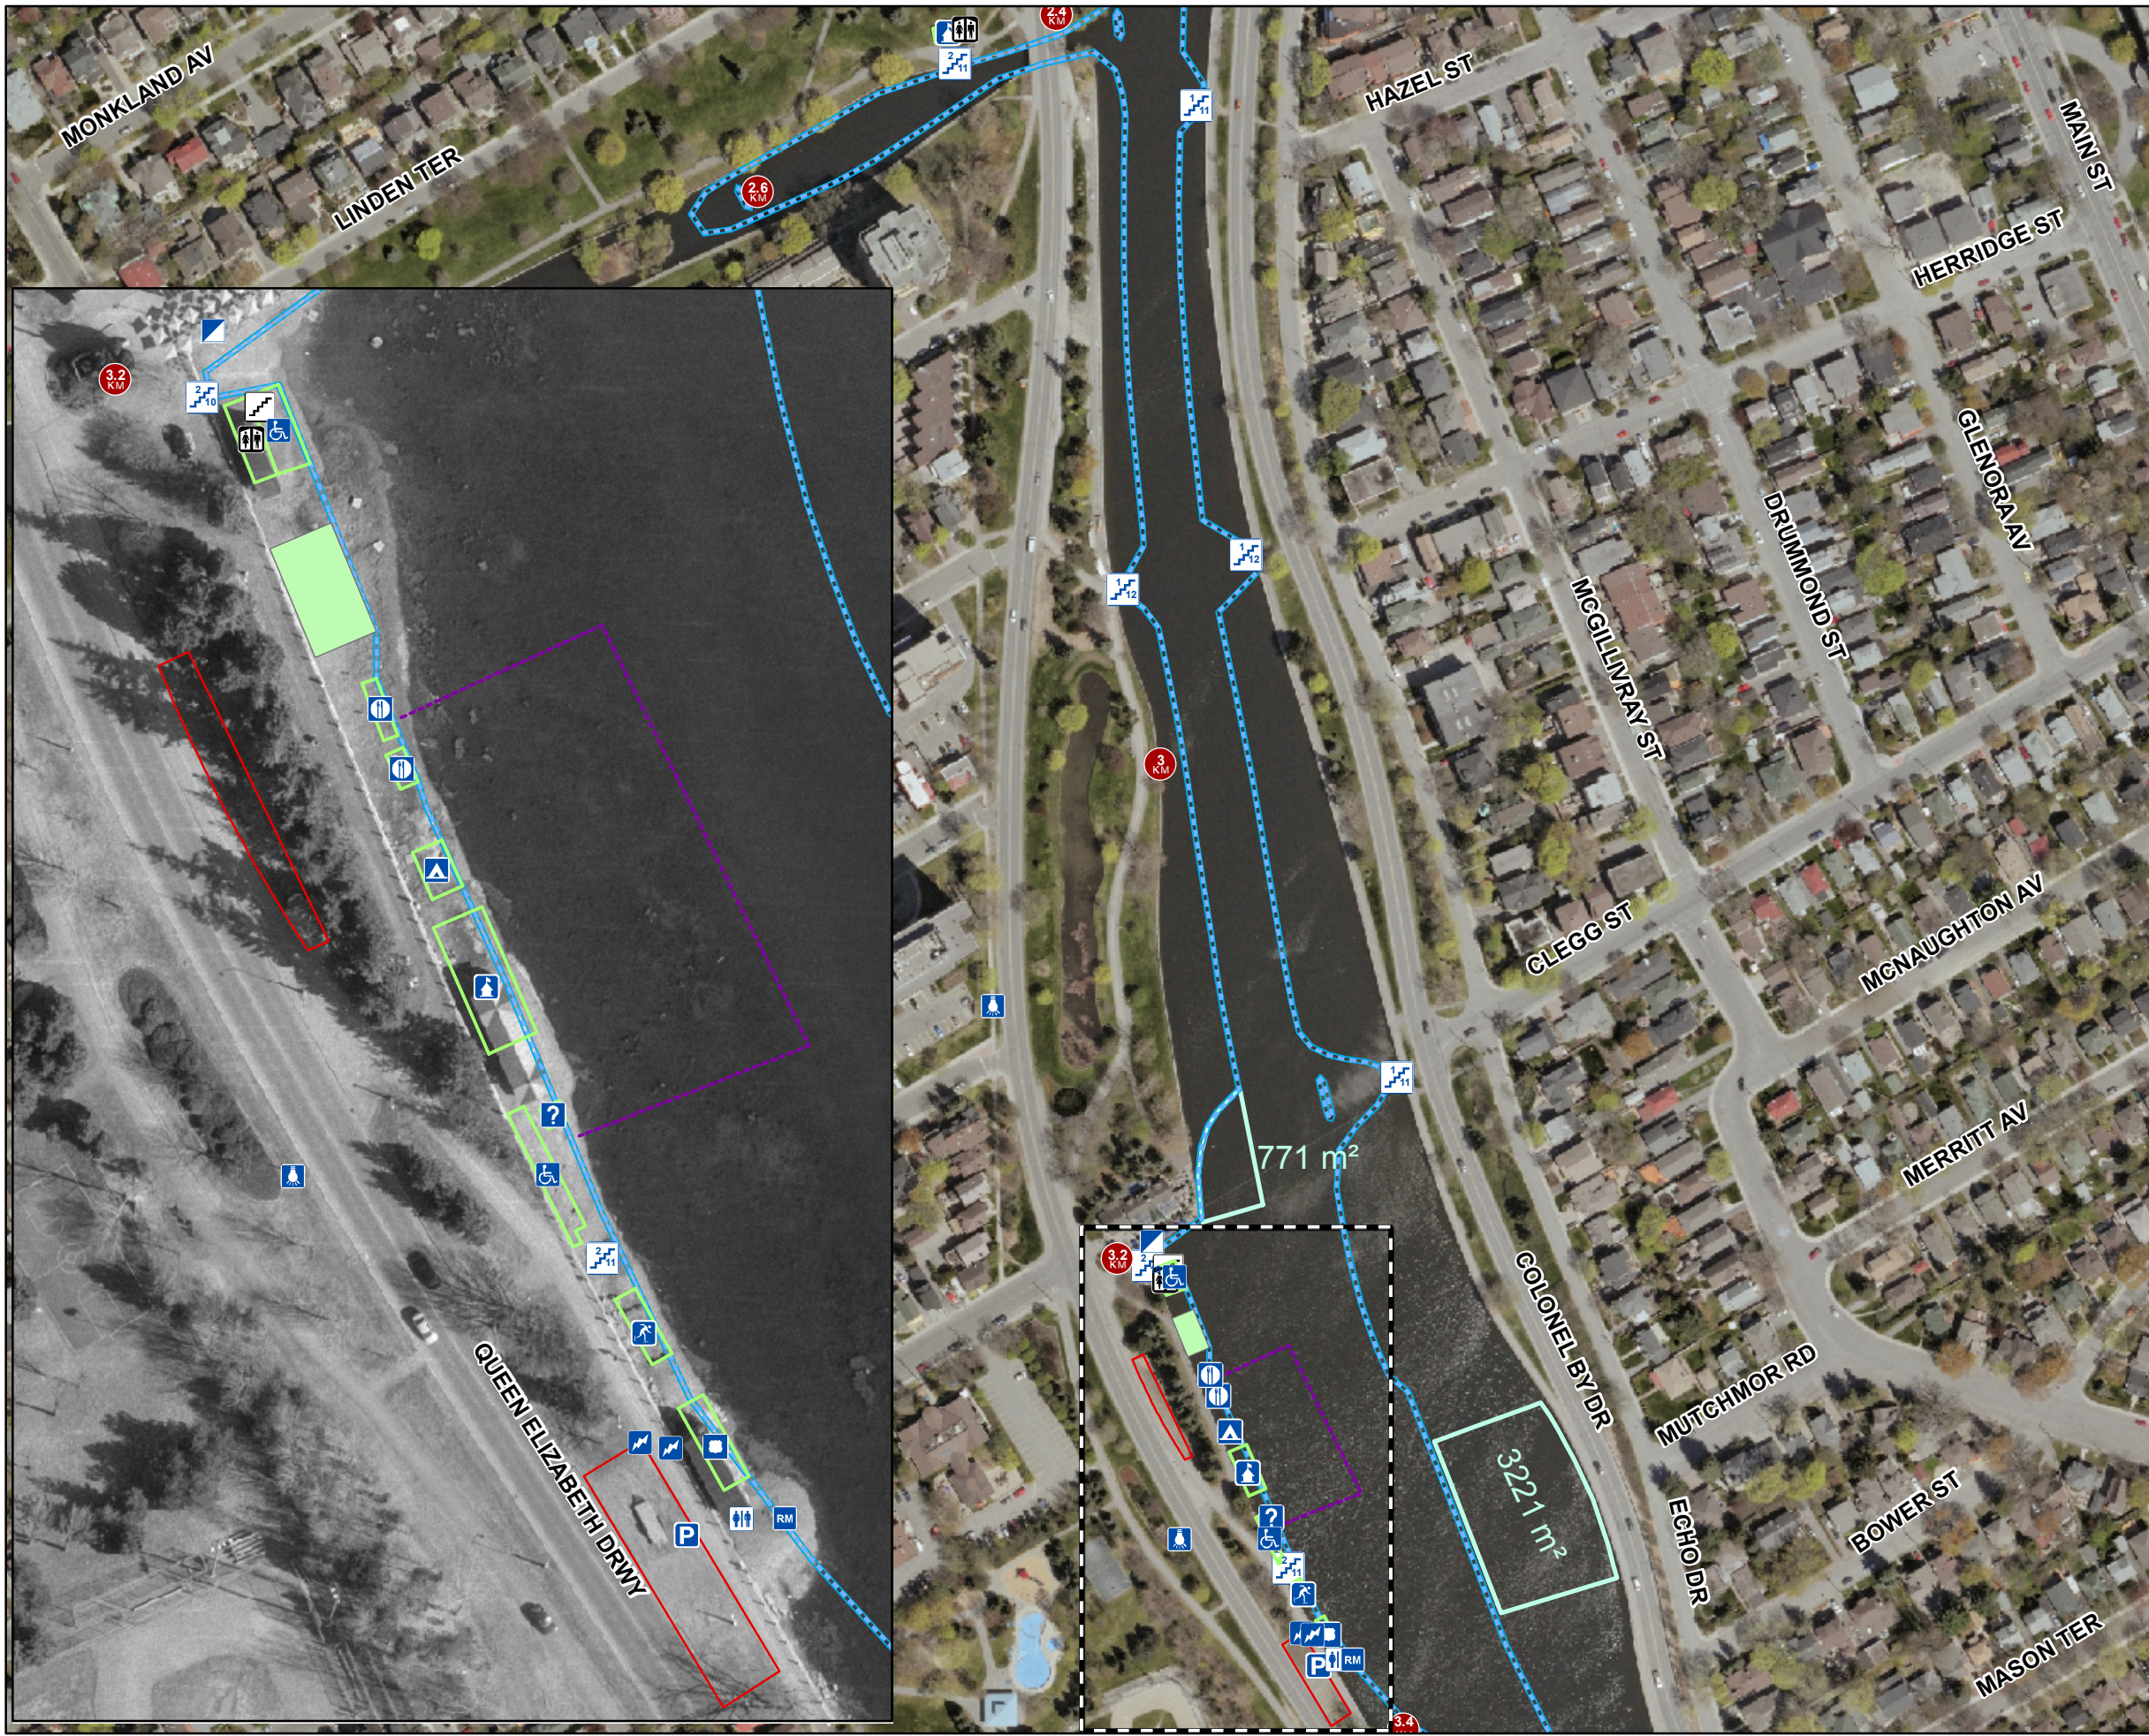

Lines
Lignes

-  End of Skateway
-  Rest Area
-  Snow Median

Zones
Zones

-  Off Ice SNIC
-  Parking
-  Snow Clearing Limits
-  Snow Dump

Structures
Structures

-  Beavertail
-  Concession
-  Information Kiosk
-  Skateway Patrollers
-  Parking Ice Access Kiosk
-  Skateway Rentals
-  NCC Chalet
-  Souvenir Kiosk
-  Electrical Kiosk
-  Washroom
-  Portable Toilet
-  Universal Portable Toilet