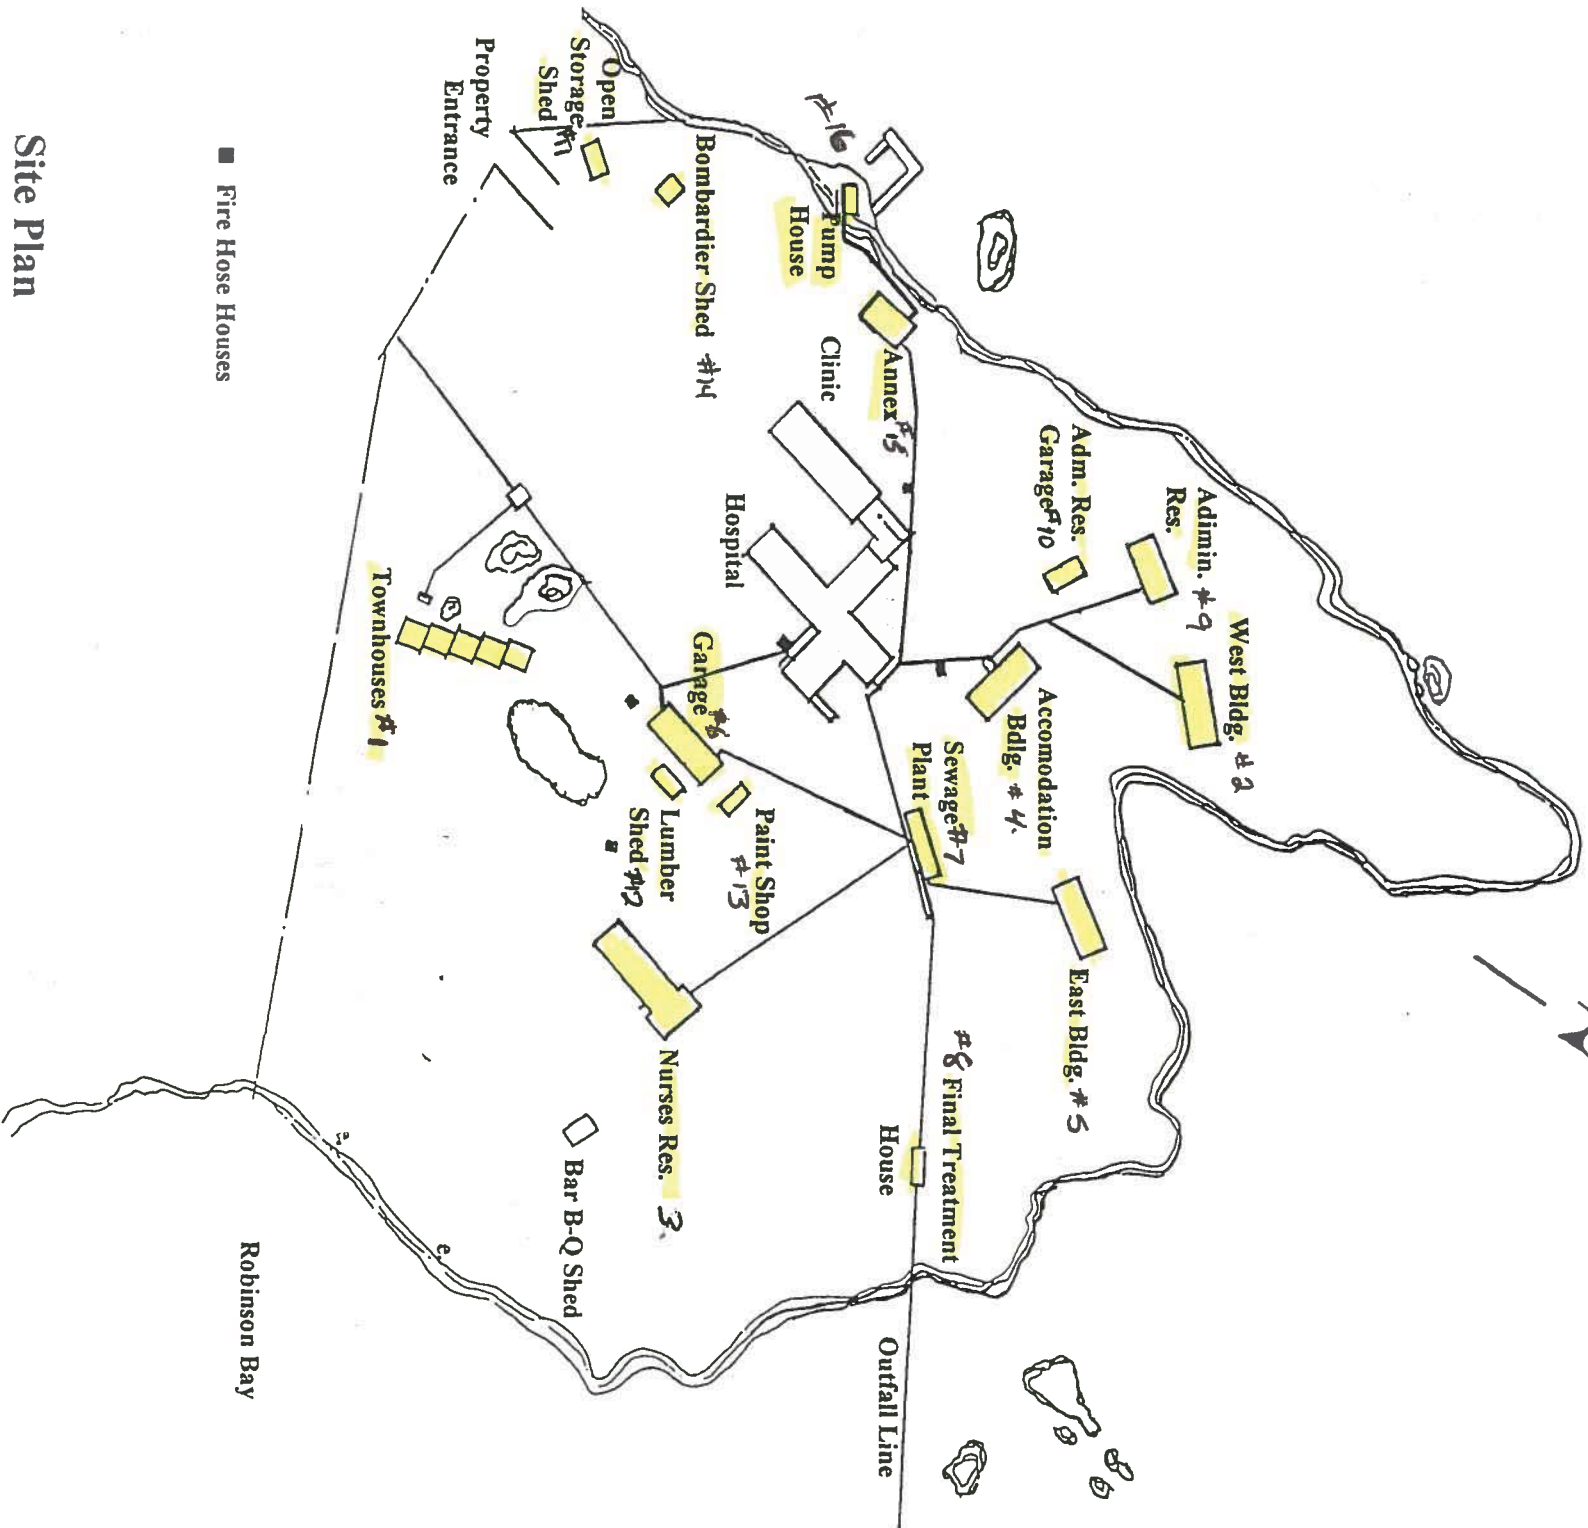

Little Playgreen Lake

■ Fire Hose Houses

Site Plan

Norway House Hospital

Utilidor Identification