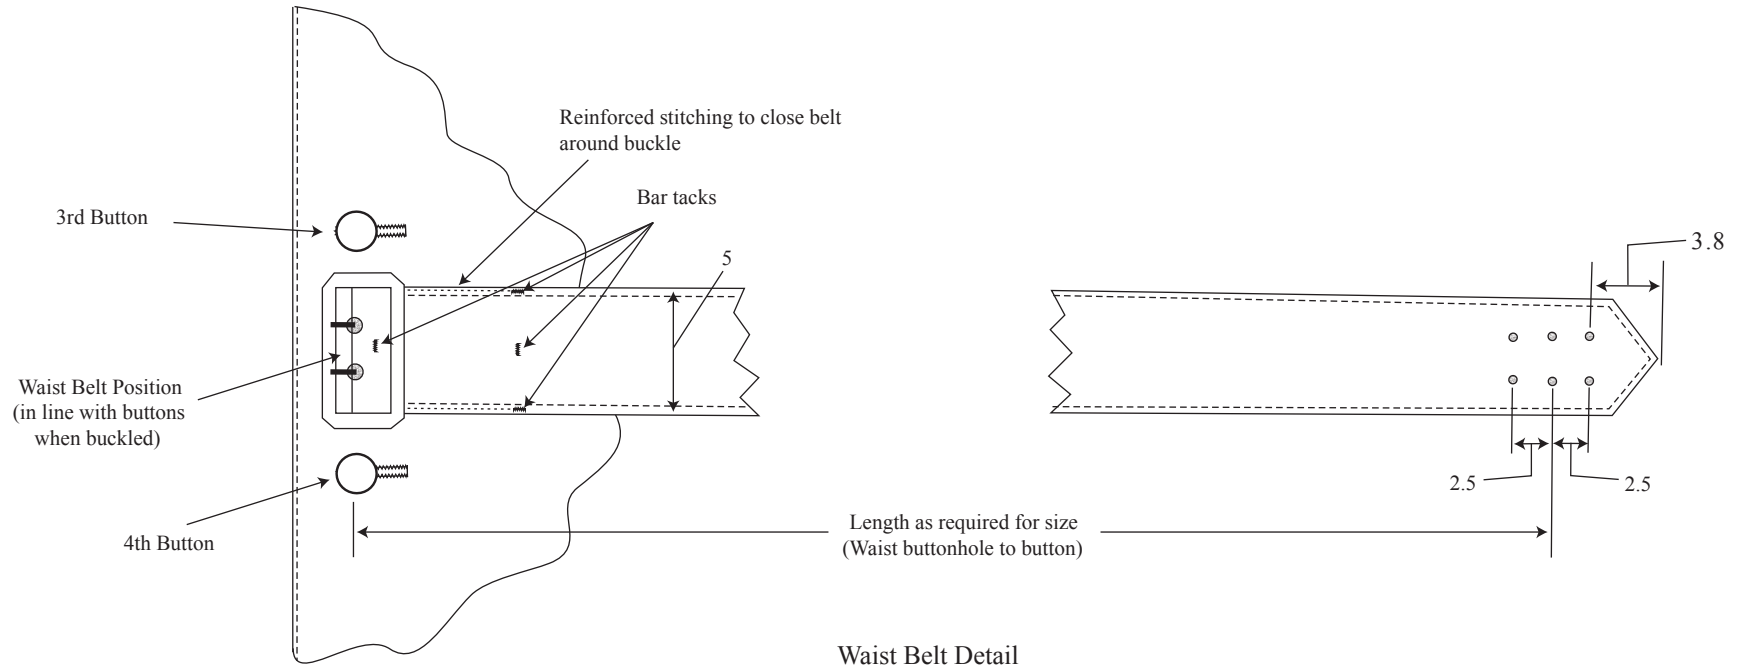

Dwg. 4

Waist Belt Detail

Shoulder Strap Detail

NOT TO SCALE  
All measurements in centimeters  
± .5cm Tolerance Allowed

Pocket Detail

Drawing # 5

Upper Pocket Detail

UPPER POCKET MALE				
SIZE	A	B	C	D
34 S - 36 S	15	16.5	12.5	13
38 S - 42 S	15	16.5	14.5	15
44 S - 52 S	15	16.5	16	16.5
34 R - 36 R	16	17.5	12.5	13
38 R - 42 R	16	17.5	14.5	15
44 R - 52 R	16	17.5	16	16.5
34 T - 36 T	17	18.5	12.5	13
38 T - 42 T	17	18.5	14.5	15
42 T - 52 T	17	18.5	16	16.5