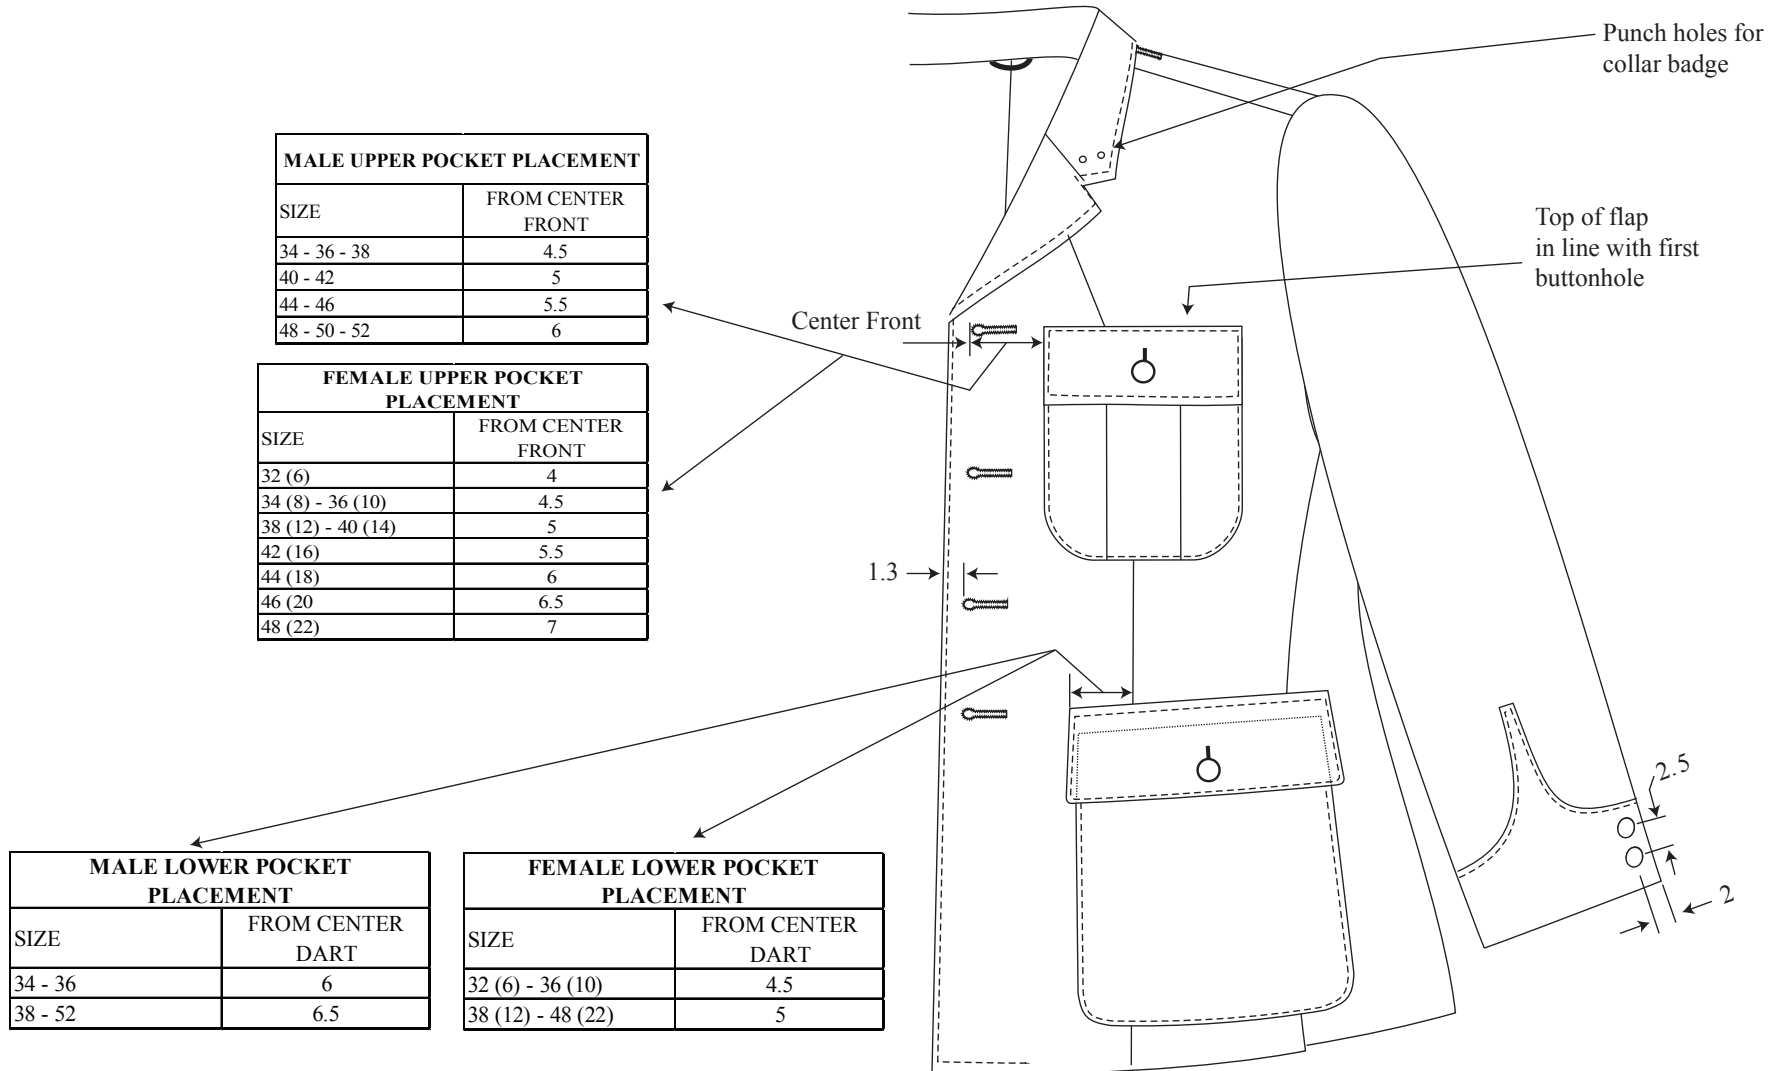

Dwg. 4

Dwg. 3

Pocket Placement

NOT TO SCALE

All measurements in centimeters

± .5cm Tolerance Allowed