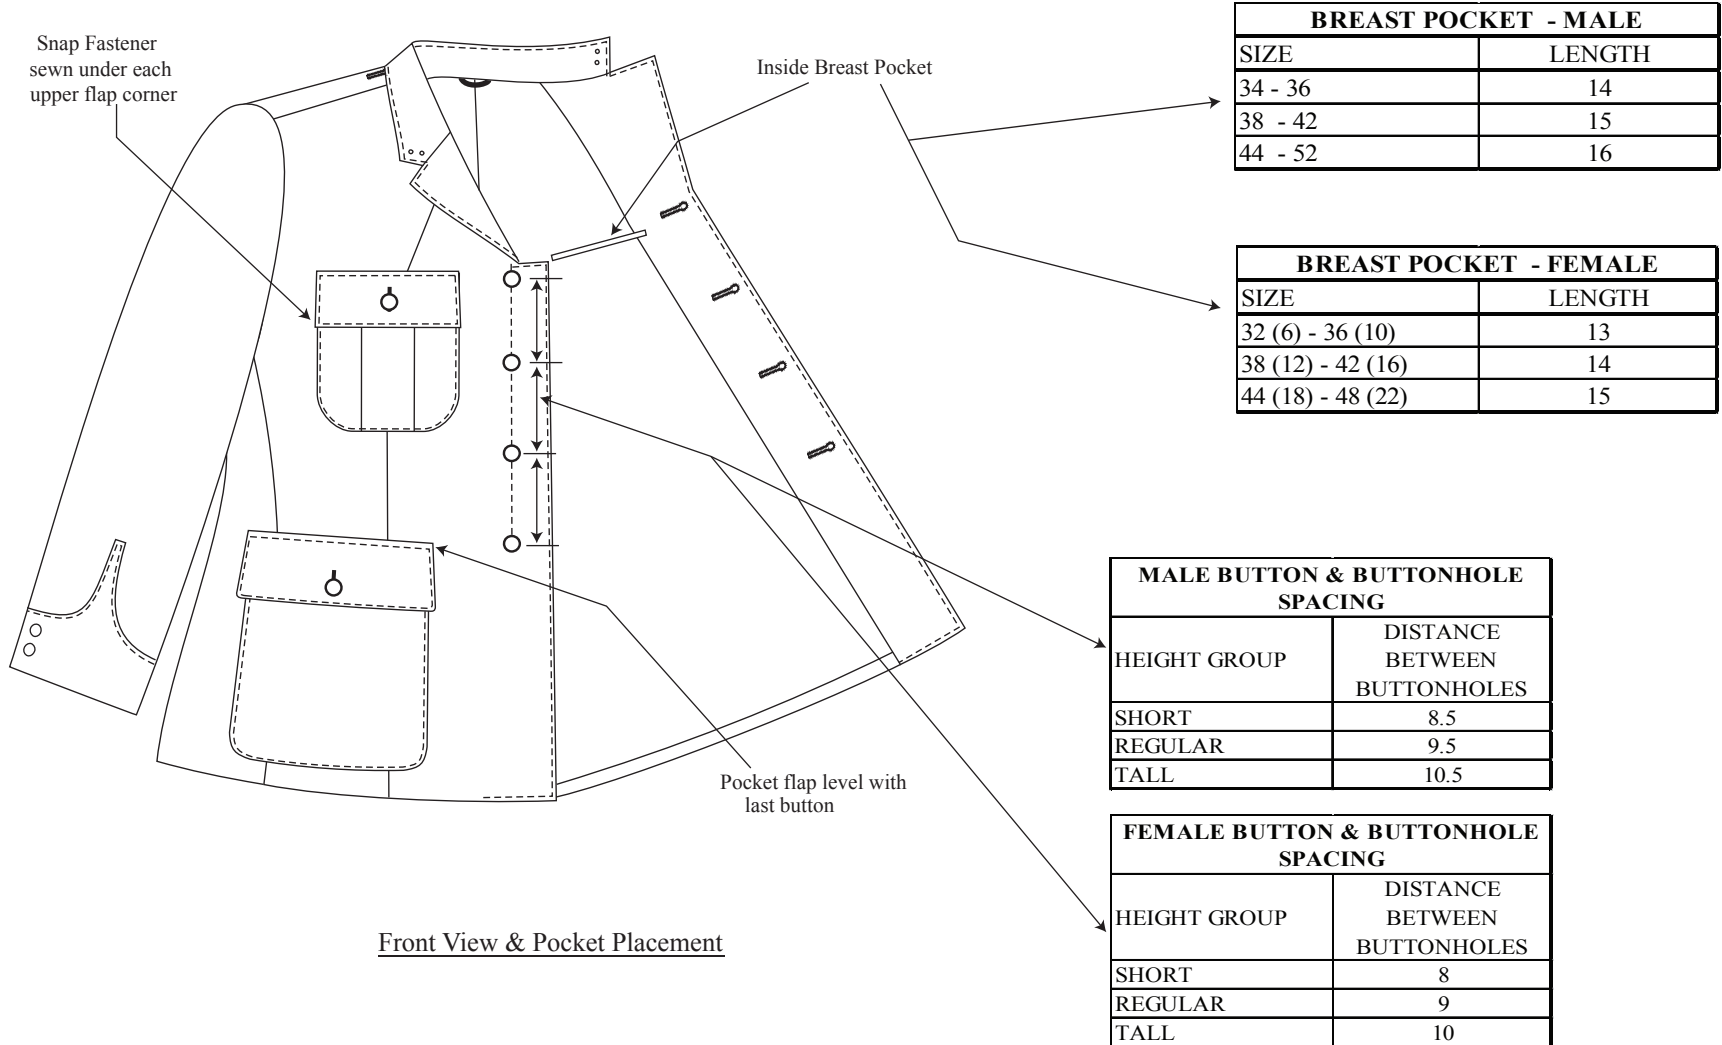

JACKET, BLUE, ALL RANKS, MALE & FEMALE

G.S.1045-358

Dwg. 1

Front View & Pocket Placement

NOT TO SCALE  
 All measurements in centimeters  
 ± .5cm Tolerance Allowed

Dwg. 2

Back View

Cuff Placement Detail

LOWER POCKET FEMALE						
SIZE	E	F	G	H	J	K
32 (6) S - 36 (10) S	18	17	21	19	21	19
38 (12) S - 42 (16) S	18	19	21	21	23	21
44 (18) S - 48 (22) S	18	21	21	23	25	23
32 (6) R - 36 (10) R	19.5	17	22.5	19	21	19
38 (12) R - 42 (16) R	19.5	19	22.5	21	23	21
44 (18) R - 48 (22) R	19.5	21	22.5	23	25	23
32 (6) T - 36 (10) T	21	17	24	19	21	19
38 (12) T - 42 (16) T	21	19	24	21	23	21
44 (18) T - 48 (22) T	21	21	24	23	25	23

NOT TO SCALE

All measurements in centimeters

± .5cm Tolerance Allowed

DRAWING # 7

MEASUREMENT LOCATIONS

Front

Back

All Measurements in Centimeters  
NOT TO SCALE

JACKET, BLUE, ALL RANKS, MALE & FEMALE

Drawing # 8

Collar Template & Punch Hole Guide  
for Collar Badge Location

NOT TO SCALE  
All measurements in centimeters