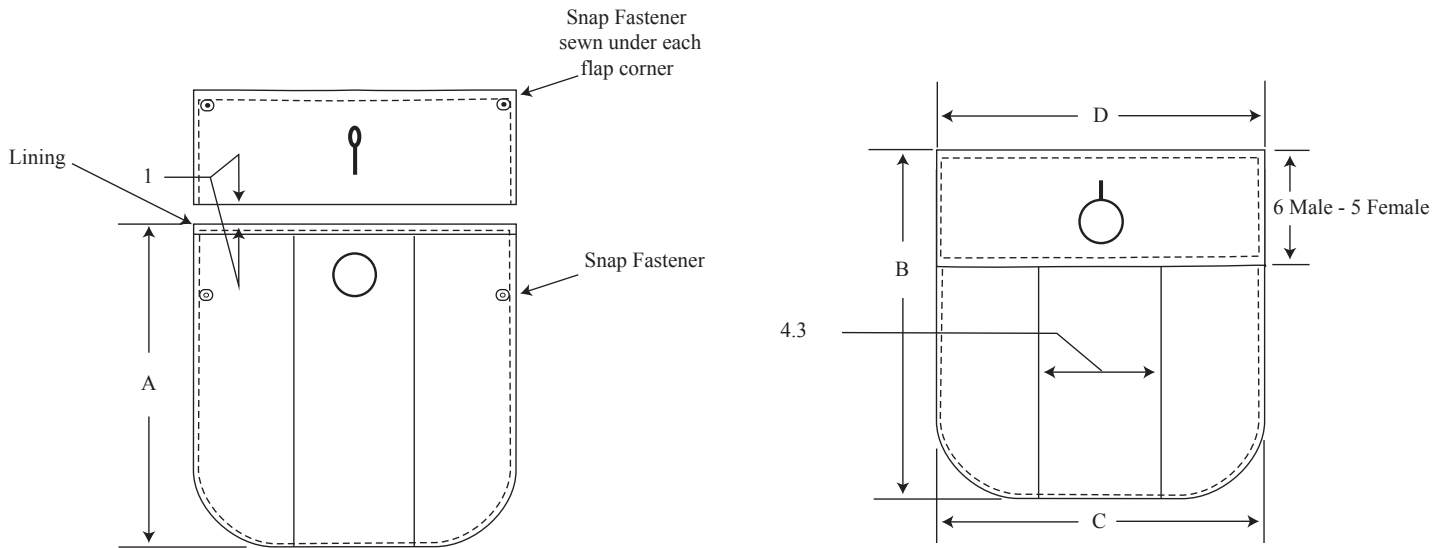

Dwg. 4

Waist Belt Detail

Shoulder Strap Detail

NOT TO SCALE  
All measurements in centimeters  
± .5cm Tolerance Allowed

Pocket Detail

Drawing # 5

Upper Pocket Detail

UPPER POCKET MALE				
SIZE	A	B	C	D
34 S - 36 S	15	16.5	12.5	13
38 S - 42 S	15	16.5	14.5	15
44 S - 52 S	15	16.5	16	16.5
34 R - 36 R	16	17.5	12.5	13
38 R - 42 R	16	17.5	14.5	15
44 R - 52 R	16	17.5	16	16.5
34 T - 36 T	17	18.5	12.5	13
38 T - 42 T	17	18.5	14.5	15
42 T - 52 T	17	18.5	16	16.5

UPPER POCKET FEMALE				
SIZE	A	B	C	D
32 (6) S - 36 (10) S	13	14.5	11.5	12
38 (12) S - 42 (16) S	13	14.5	12.5	13
44 (18) S - 48 (22) S	13	14.5	13.5	14
32 (6) R - 36 (10) R	14.5	16	11.5	12
38 (12) R - 42 (16) R	14.5	16	12.5	13
44 (18) R - 48 (22) R	14.5	16	13.5	14
32 (6) T - 36 (10) T	16	17.5	11.5	12
38 (12) T - 42 (16) T	16	17.5	12.5	13
44 (18) T - 48 (22) T	16	17.5	13.5	14