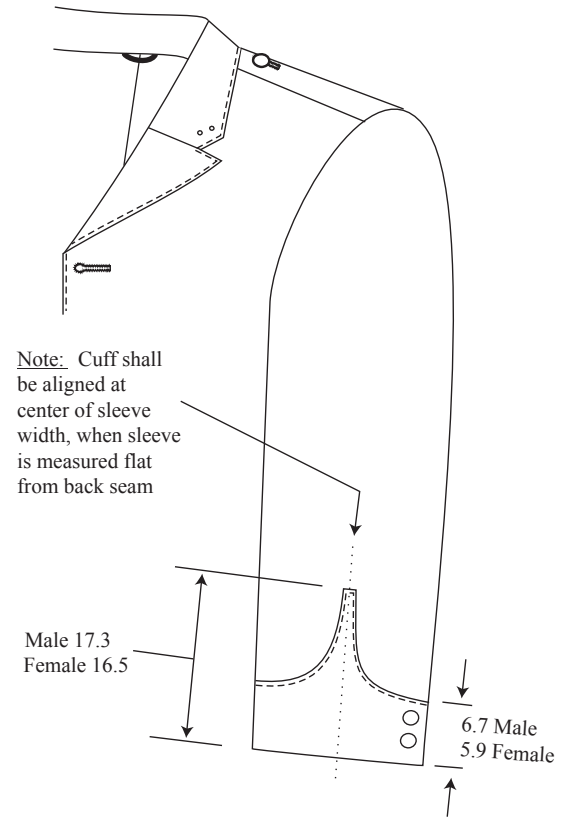

JACKET, BLUE, ALL RANKS, MALE & FEMALE

G.S.1045-358

Dwg. 1

Front View & Pocket Placement

NOT TO SCALE  
 All measurements in centimeters  
 ± .5cm Tolerance Allowed

Dwg. 2

Back View

Cuff Placement Detail

Dwg. 4

Waist Belt Detail

Shoulder Strap Detail

NOT TO SCALE  
All measurements in centimeters  
± .5cm Tolerance Allowed

Pocket Detail

Drawing # 5

Upper Pocket Detail

UPPER POCKET MALE				
SIZE	A	B	C	D
34 S - 36 S	15	16.5	12.5	13
38 S - 42 S	15	16.5	14.5	15
44 S - 52 S	15	16.5	16	16.5
34 R - 36 R	16	17.5	12.5	13
38 R - 42 R	16	17.5	14.5	15
44 R - 52 R	16	17.5	16	16.5
34 T - 36 T	17	18.5	12.5	13
38 T - 42 T	17	18.5	14.5	15
42 T - 52 T	17	18.5	16	16.5

NOT TO SCALE

All measurements in centimeters

± .5cm Tolerance Allowed

DRAWING # 7

MEASUREMENT LOCATIONS

Front

Back

All Measurements in Centimeters  
NOT TO SCALE

JACKET, BLUE, ALL RANKS, MALE & FEMALE

Drawing # 8

Collar Template & Punch Hole Guide  
for Collar Badge Location

NOT TO SCALE  
All measurements in centimeters