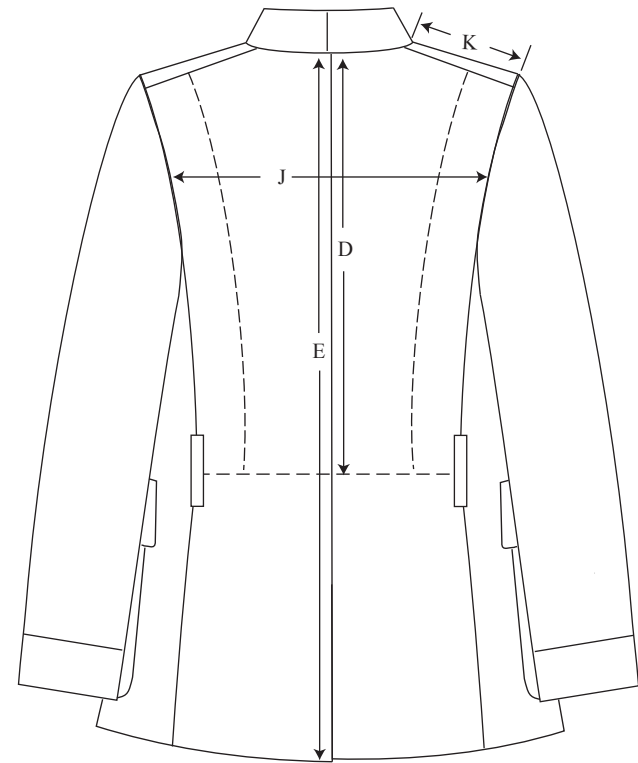

LOWER POCKET FEMALE						
SIZE	E	F	G	H	J	K
32 (6) S - 36 (10) S	18	17	21	19	21	19
38 (12) S - 42 (16) S	18	19	21	21	23	21
44 (18) S - 48 (22) S	18	21	21	23	25	23
32 (6) R - 36 (10) R	19.5	17	22.5	19	21	19
38 (12) R - 42 (16) R	19.5	19	22.5	21	23	21
44 (18) R - 48 (22) R	19.5	21	22.5	23	25	23
32 (6) T - 36 (10) T	21	17	24	19	21	19
38 (12) T - 42 (16) T	21	19	24	21	23	21
44 (18) T - 48 (22) T	21	21	24	23	25	23

NOT TO SCALE

All measurements in centimeters

± .5cm Tolerance Allowed

DRAWING # 7

MEASUREMENT LOCATIONS

Front

Back

All Measurements in Centimeters  
NOT TO SCALE

JACKET, BLUE, ALL RANKS, MALE & FEMALE

Drawing # 8

Collar Template & Punch Hole Guide  
for Collar Badge Location

NOT TO SCALE  
All measurements in centimeters