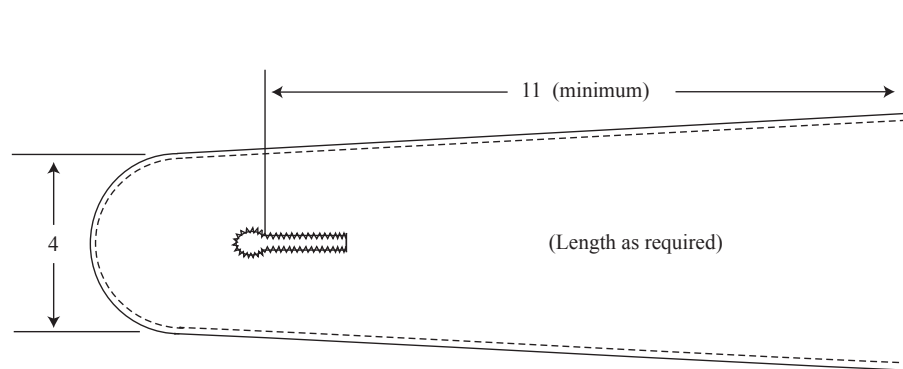

JACKET, BLUE, ALL RANKS, MALE & FEMALE

G.S.1045-358

Dwg. 1

Front View & Pocket Placement

NOT TO SCALE  
 All measurements in centimeters  
 ± .5cm Tolerance Allowed

Dwg. 2

Back View

Cuff Placement Detail

NOT TO SCALE

All measurements in centimeters

± .5cm Tolerance Allowed

Dwg. 3

Pocket Placement

NOT TO SCALE

All measurements in centimeters

± .5cm Tolerance Allowed

Dwg. 4

Waist Belt Detail

Shoulder Strap Detail

NOT TO SCALE  
All measurements in centimeters  
± .5cm Tolerance Allowed

Pocket Detail

Drawing # 5

Upper Pocket Detail

UPPER POCKET MALE				
SIZE	A	B	C	D
34 S - 36 S	15	16.5	12.5	13
38 S - 42 S	15	16.5	14.5	15
44 S - 52 S	15	16.5	16	16.5
34 R - 36 R	16	17.5	12.5	13
38 R - 42 R	16	17.5	14.5	15
44 R - 52 R	16	17.5	16	16.5
34 T - 36 T	17	18.5	12.5	13
38 T - 42 T	17	18.5	14.5	15
42 T - 52 T	17	18.5	16	16.5