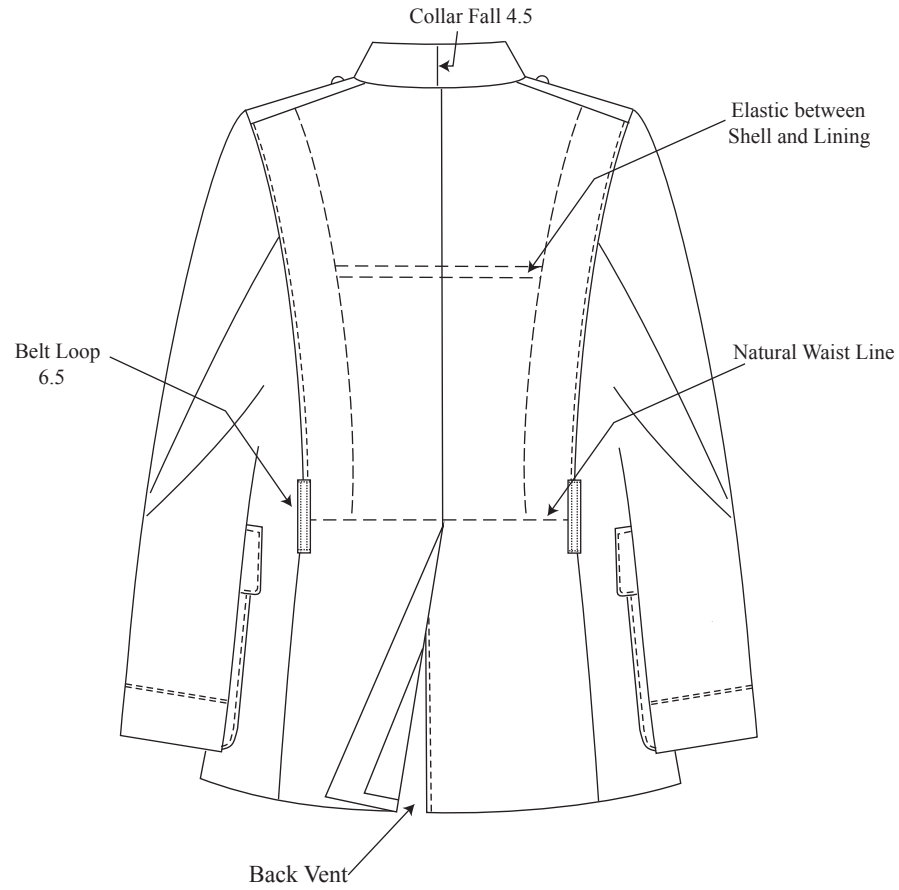

JACKET, BLUE, ALL RANKS, MALE & FEMALE

G.S.1045-358

Dwg. 1

Front View & Pocket Placement

NOT TO SCALE  
 All measurements in centimeters  
 ± .5cm Tolerance Allowed

Dwg. 2

Back View

Cuff Placement Detail