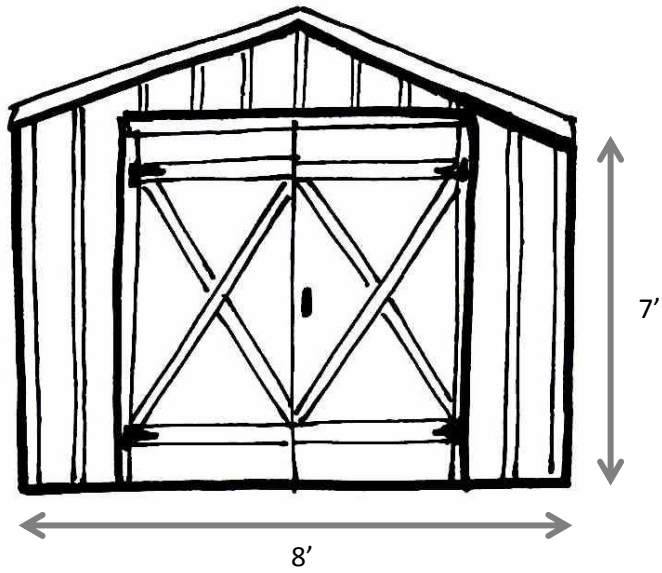

OPTION B

8'X10' with double doors and 3 windows

FRONT