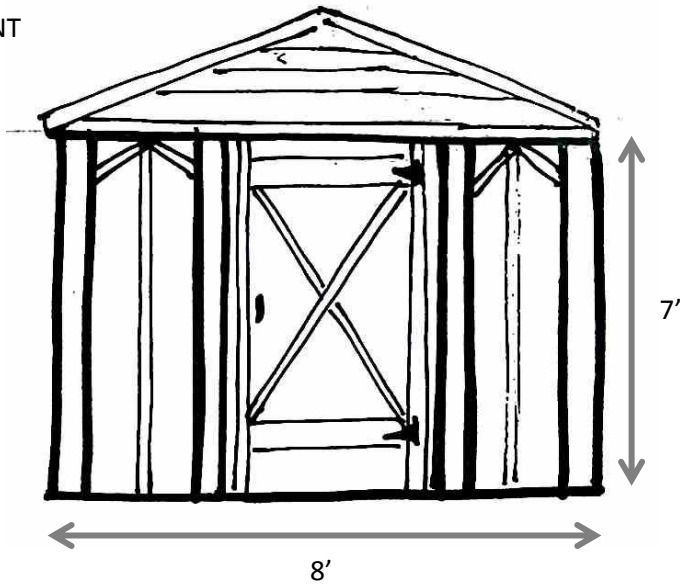

Please select your options

1- CABIN OPTIONS

Please check one option

- Option A: 8'X10' with porch, two simple doors (front and back walls) and 2 windows
- Option B: 8'X10' with double doors and 3 windows
- Option C: 8'X8' with two simple doors (front and back walls) and 2 windows

Please check one option

- Red
- Green
- Black
- Brown
- Blue

OPTION A

8'X10' with porch, two simple doors (at the front and at the back) and 2 windows.

FRONT

BACK

LEFT SIDE

RIGHT SIDE

Note: Windows sizes are 24"X32". There is no glass or screen in the windows. Windows can be close with shutters. Double doors are 60" wide and simple doors are 30" wide.

OPTION B

8'X10' with double doors and 3 windows