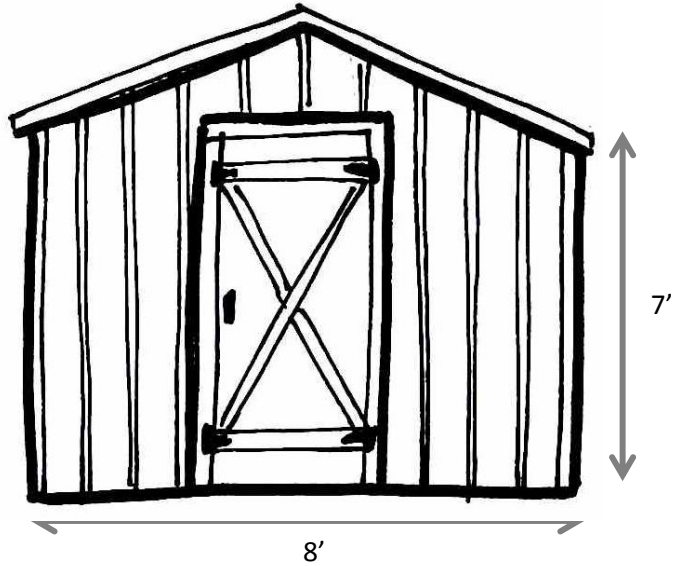

Please check one option

- Red
- Green
- Black
- Brown
- Blue

OPTION A

8'X10' with porch, two simple doors (at the front and at the back) and 2 windows.

FRONT

BACK

LEFT SIDE

RIGHT SIDE

Note: Windows sizes are 24"X32". There is no glass or screen in the windows. Windows can be close with shutters. Double doors are 60" wide and simple doors are 30" wide.

OPTION B

8'X10' with double doors and 3 windows

FRONT

BACK

LEFT SIDE

RIGHT SIDE

Note: Windows sizes are 24"X32". There is no glass or screen in the windows. Windows can be close with shutters. Double doors are 60" wide and simple doors are 30" wide.

OPTION C

8'X8' with one simple door at the front and one at the back and 2 windows

FRONT

BACK

LEFT SIDE

RIGHT SIDE

Note: Windows sizes are 24"X32". There is no glass or screen in the windows. Windows can be close with shutters. Double doors are 60" wide and simple doors are 30" wide.