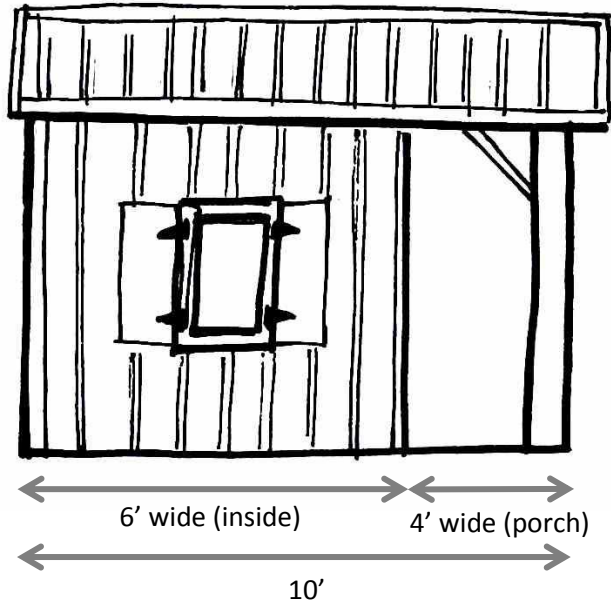

Please select your options

1- CABIN OPTIONS

Please check one option

- Option A: 8'X10' with porch, two simple doors (front and back walls) and 2 windows
- Option B: 8'X10' with double doors and 3 windows
- Option C: 8'X8' with two simple doors (front and back walls) and 2 windows

Please check one option

- Red
- Green
- Black
- Brown
- Blue

OPTION A

8'X10' with porch, two simple doors (at the front and at the back) and 2 windows.

FRONT

BACK

LEFT SIDE

RIGHT SIDE

Note: Windows sizes are 24"X32". There is no glass or screen in the windows. Windows can be close with shutters. Double doors are 60" wide and simple doors are 30" wide.

OPTION B

8'X10' with double doors and 3 windows

FRONT

BACK

LEFT SIDE

RIGHT SIDE

Note: Windows sizes are 24"X32". There is no glass or screen in the windows. Windows can be close with shutters. Double doors are 60" wide and simple doors are 30" wide.

OPTION C