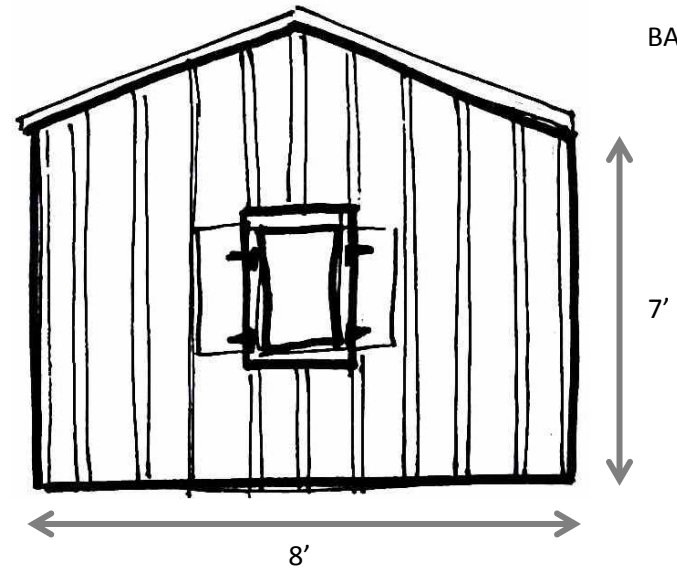

Please check one option

- Red
- Green
- Black
- Brown
- Blue

OPTION A

8'X10' with porch, two simple doors (at the front and at the back) and 2 windows.

FRONT

BACK

LEFT SIDE

RIGHT SIDE

Note: Windows sizes are 24"X32". There is no glass or screen in the windows. Windows can be close with shutters. Double doors are 60" wide and simple doors are 30" wide.

OPTION B

8'X10' with double doors and 3 windows

FRONT

BACK

LEFT SIDE

RIGHT SIDE

Note: Windows sizes are 24"X32". There is no glass or screen in the windows. Windows can be close with shutters. Double doors are 60" wide and simple doors are 30" wide.

OPTION C

8'X8' with one simple door at the front and one at the back and 2 windows

FRONT

BACK

LEFT SIDE

RIGHT SIDE

Note: Windows sizes are 24"X32". There is no glass or screen in the windows. Windows can be close with shutters. Double doors are 60" wide and simple doors are 30" wide.