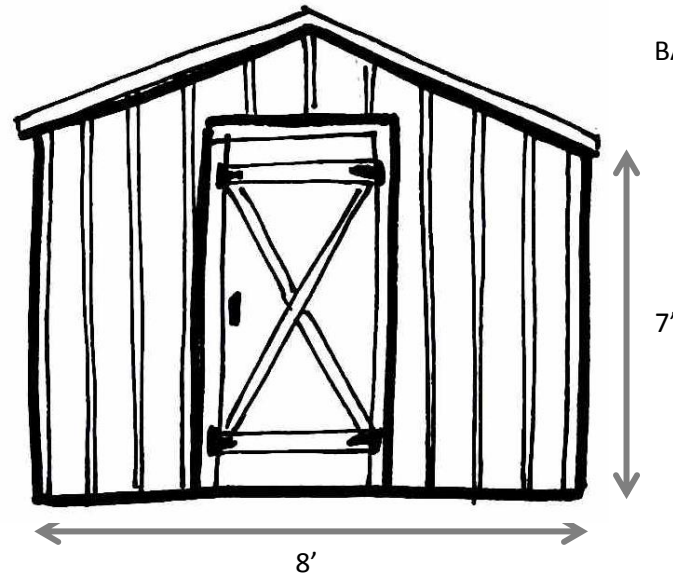

Please check one option

- Red
- Green
- Black
- Brown
- Blue

OPTION A

8'X10' with porch, two simple doors (at the front and at the back) and 2 windows.

FRONT

BACK

LEFT SIDE

RIGHT SIDE

Note: Windows sizes are 24"X32". There is no glass or screen in the windows. Windows can be close with shutters. Double doors are 60" wide and simple doors are 30" wide.

OPTION B

8'X10' with double doors and 3 windows

FRONT

BACK

LEFT SIDE

RIGHT SIDE

Note: Windows sizes are 24"X32". There is no glass or screen in the windows. Windows can be close with shutters. Double doors are 60" wide and simple doors are 30" wide.

OPTION C

8'X8' with one simple door at the front and one at the back and 2 windows

FRONT

BACK

LEFT SIDE

RIGHT SIDE

Note: Windows sizes are 24"X32". There is no glass or screen in the windows. Windows can be close with shutters. Double doors are 60" wide and simple doors are 30" wide.