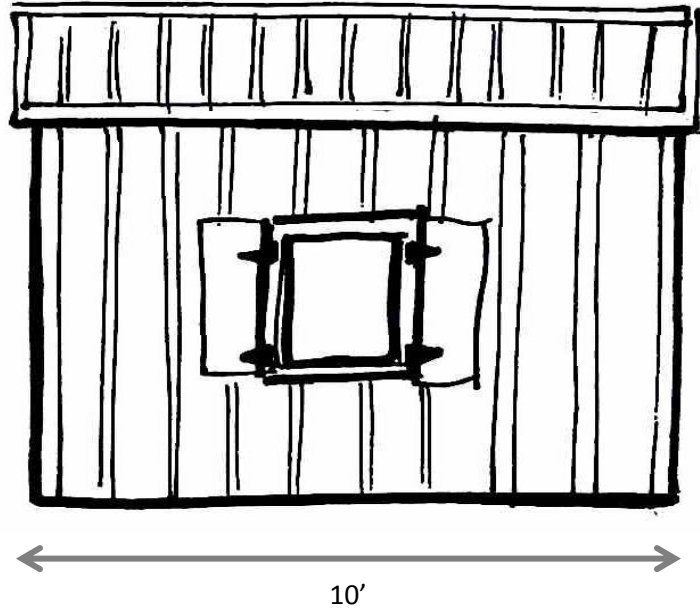

Please check one option

- Red
- Green
- Black
- Brown
- Blue

OPTION A

8'X10' with porch, two simple doors (at the front and at the back) and 2 windows.

FRONT

BACK

LEFT SIDE

RIGHT SIDE

Note: Windows sizes are 24"X32". There is no glass or screen in the windows. Windows can be close with shutters. Double doors are 60" wide and simple doors are 30" wide.

OPTION B

8'X10' with double doors and 3 windows

FRONT

BACK

LEFT SIDE

RIGHT SIDE

Note: Windows sizes are 24"X32". There is no glass or screen in the windows. Windows can be close with shutters. Double doors are 60" wide and simple doors are 30" wide.

OPTION C

8'X8' with one simple door at the front and one at the back and 2 windows

FRONT

BACK

LEFT SIDE

RIGHT SIDE

Note: Windows sizes are 24"X32". There is no glass or screen in the windows. Windows can be close with shutters. Double doors are 60" wide and simple doors are 30" wide.