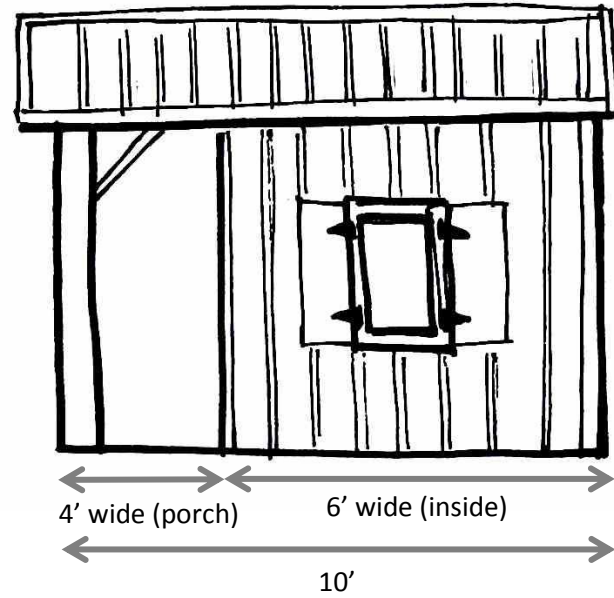

Please select your options

1- CABIN OPTIONS

Please check one option

- Option A: 8'X10' with porch, two simple doors (front and back walls) and 2 windows
- Option B: 8'X10' with double doors and 3 windows
- Option C: 8'X8' with two simple doors (front and back walls) and 2 windows

Please check one option

- Red
- Green
- Black
- Brown
- Blue

OPTION A

8'X10' with porch, two simple doors (at the front and at the back) and 2 windows.

FRONT

BACK

LEFT SIDE

RIGHT SIDE

Note: Windows sizes are 24"X32". There is no glass or screen in the windows. Windows can be close with shutters. Double doors are 60" wide and simple doors are 30" wide.

OPTION B

8'X10' with double doors and 3 windows

FRONT

BACK

LEFT SIDE

RIGHT SIDE

Note: Windows sizes are 24"X32". There is no glass or screen in the windows. Windows can be close with shutters. Double doors are 60" wide and simple doors are 30" wide.

OPTION C