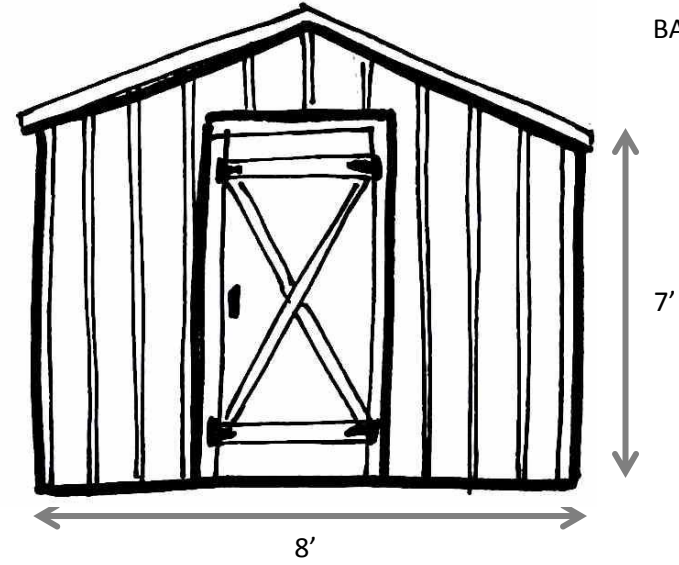

Please select your options

1- CABIN OPTIONS

Please check one option

- Option A: 8'X10' with porch, two simple doors (front and back walls) and 2 windows
- Option B: 8'X10' with double doors and 3 windows
- Option C: 8'X8' with two simple doors (front and back walls) and 2 windows

Please check one option

- Red
- Green
- Black
- Brown
- Blue

OPTION A

8'X10' with porch, two simple doors (at the front and at the back) and 2 windows.

FRONT

BACK

LEFT SIDE

RIGHT SIDE

Note: Windows sizes are 24"X32". There is no glass or screen in the windows. Windows can be close with shutters. Double doors are 60" wide and simple doors are 30" wide.

OPTION B

8'X10' with double doors and 3 windows

FRONT

BACK

LEFT SIDE

RIGHT SIDE

Note: Windows sizes are 24"X32". There is no glass or screen in the windows. Windows can be close with shutters. Double doors are 60" wide and simple doors are 30" wide.

OPTION C