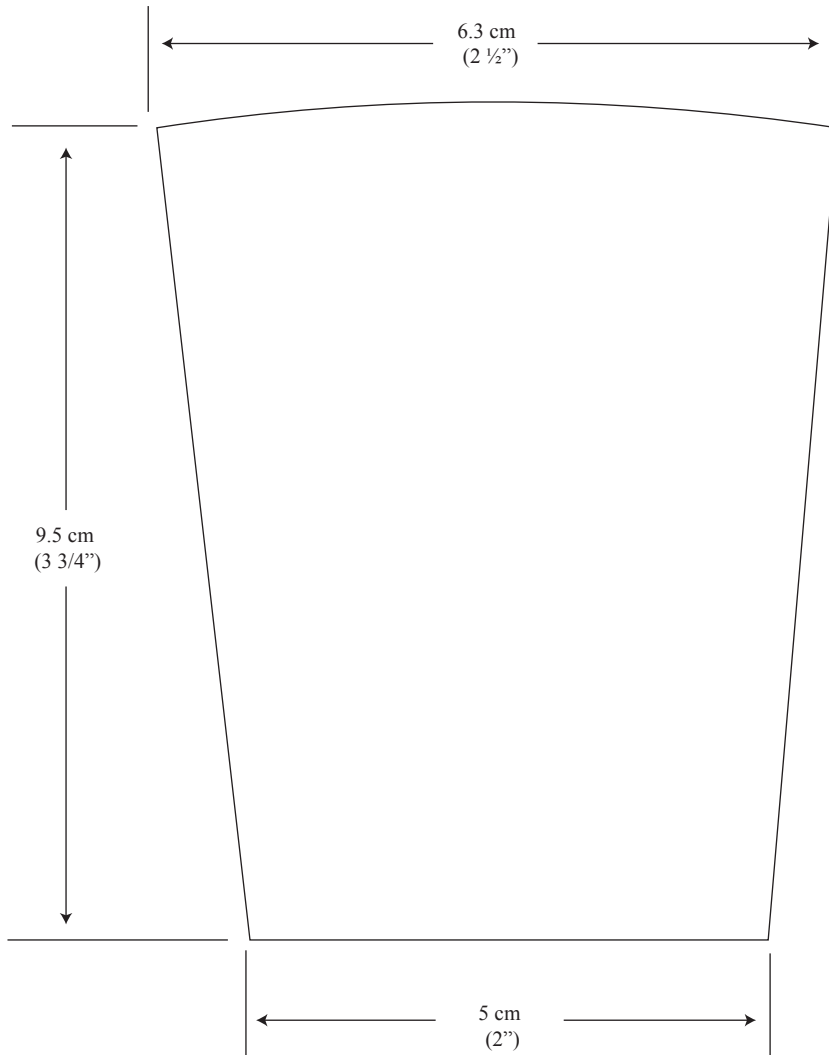

Dwg. 1

1 Row Maple Leafs  
C/SUPT  
A/COMM

2 Rows Maple Leafs  
D/COMM  
COMMISSIONER

NOT TO SCALE

Peak

Dwg. 2

NOT TO SCALE

Two Piece Chin Strap Assembly

Dwg. 3

Top View

Staples

Side View (Cutaway)

Bottom View

NOT TO SCALE

Badge Stay

Dwg 4

NOT TO SCALE