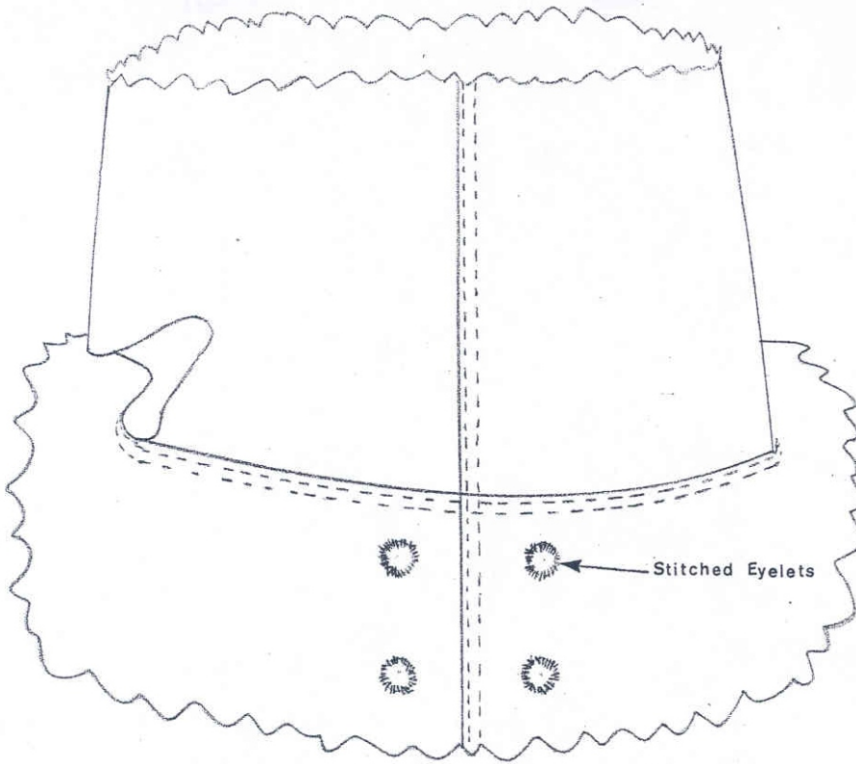

RCMP Coveralls Blue GS-1045-113

Front View

Zipper Detail

Back View

NOT TO SCALE

RCMP Coveralls Blue

GS-1045-113

Breast Pocket

Back Pocket

Hammer Pocket

NOT TO SCALE

UNDER ARM VIEW SHOWING EYELETS

SUPPRESSION STRAP DETAIL

NOT TO SCALE