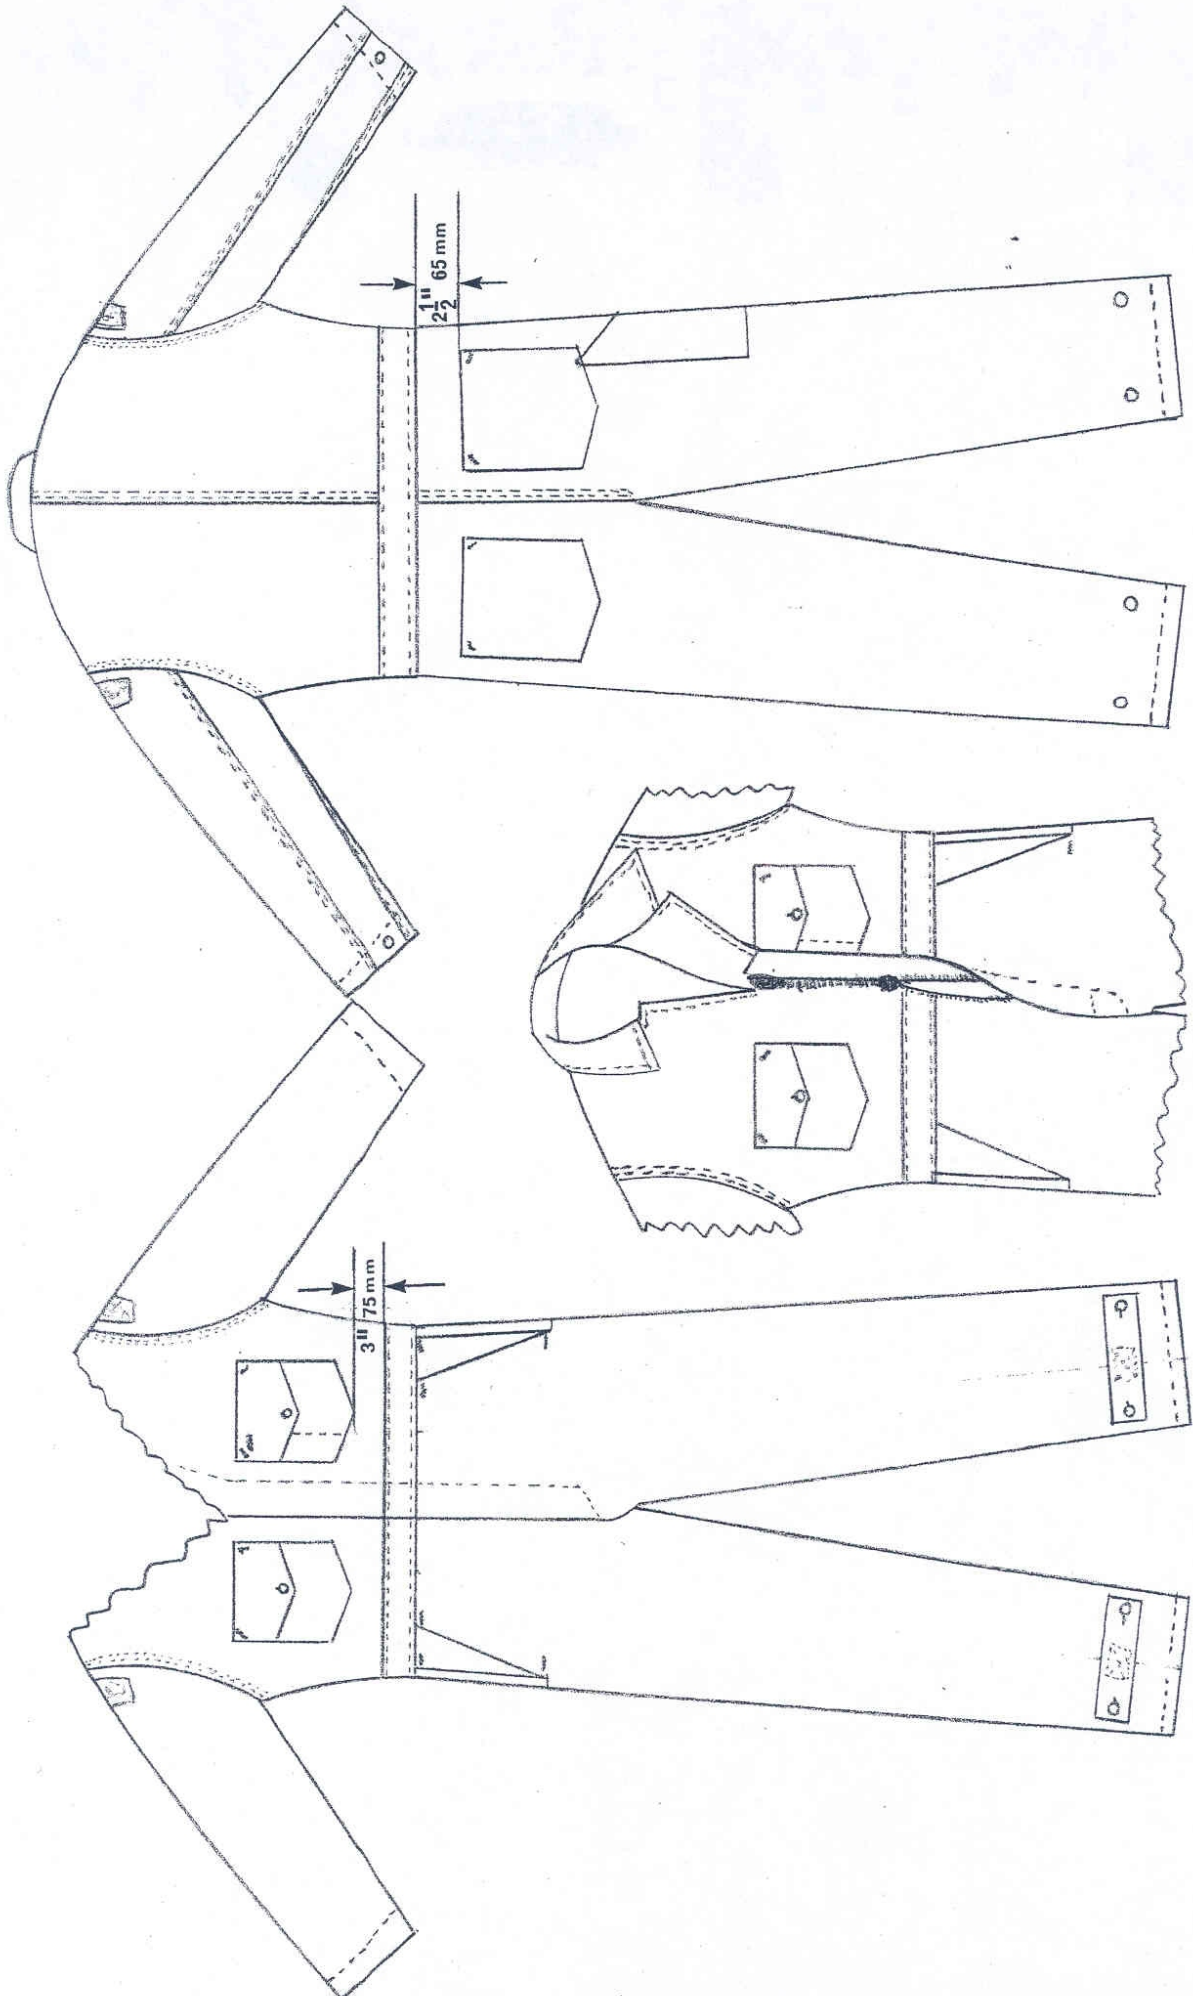

RCMP Coveralls Blue GS-1045-113

Front View

Zipper Detail

Back View

NOT TO SCALE

RCMP Coveralls Blue

GS-1045-113

Breast Pocket

Back Pocket

Hammer Pocket

NOT TO SCALE

UNDER ARM VIEW SHOWING EYELETS

SUPPRESSION STRAP DETAIL

NOT TO SCALE