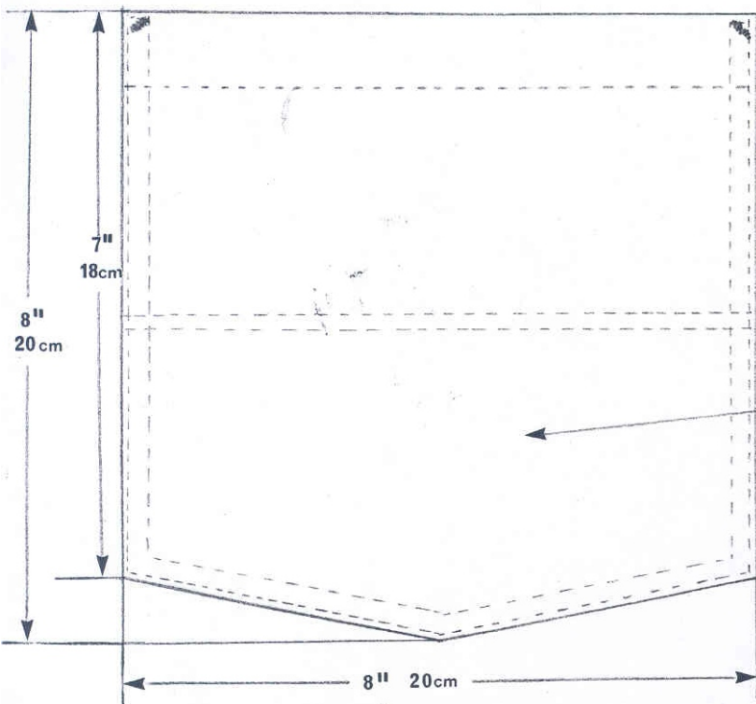

RCMP Coveralls Blue GS-1045-113

Front View

Zipper Detail

Back View

NOT TO SCALE

RCMP Coveralls Blue

GS-1045-113

Breast Pocket

Back Pocket

Hammer Pocket

NOT TO SCALE

UNDER ARM VIEW SHOWING EYELETS

SUPPRESSION STRAP DETAIL

NOT TO SCALE