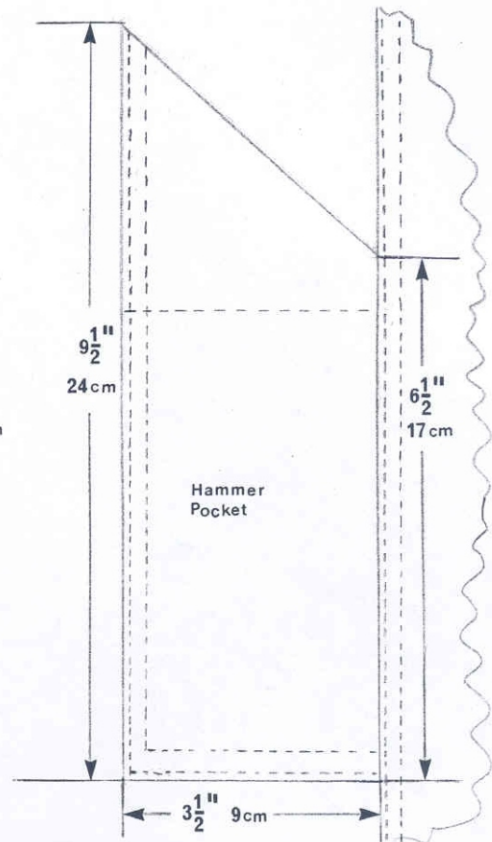

RCMP Coveralls Blue GS-1045-113

Front View

Zipper Detail

Back View

NOT TO SCALE

RCMP Coveralls Blue

GS-1045-113

Breast Pocket

Back Pocket

Hammer Pocket

NOT TO SCALE

UNDER ARM VIEW SHOWING EYELETS

SUPPRESSION STRAP DETAIL

NOT TO SCALE