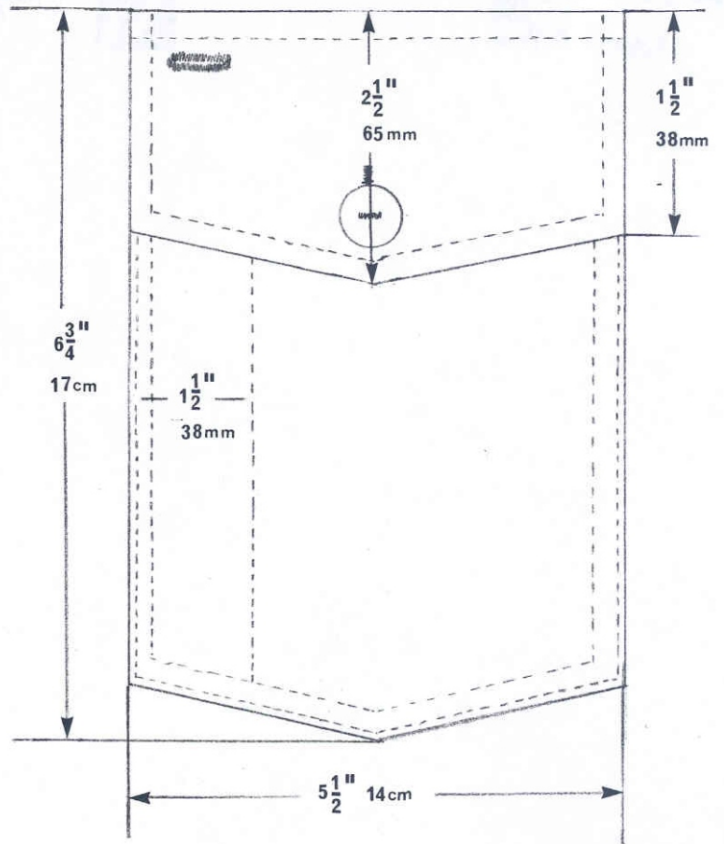

RCMP Coveralls Blue GS-1045-113

Front View

Zipper Detail

Back View

NOT TO SCALE

RCMP Coveralls Blue

GS-1045-113

Breast Pocket

Back Pocket

Hammer Pocket

NOT TO SCALE

UNDER ARM VIEW SHOWING EYELETS

SUPPRESSION STRAP DETAIL

NOT TO SCALE