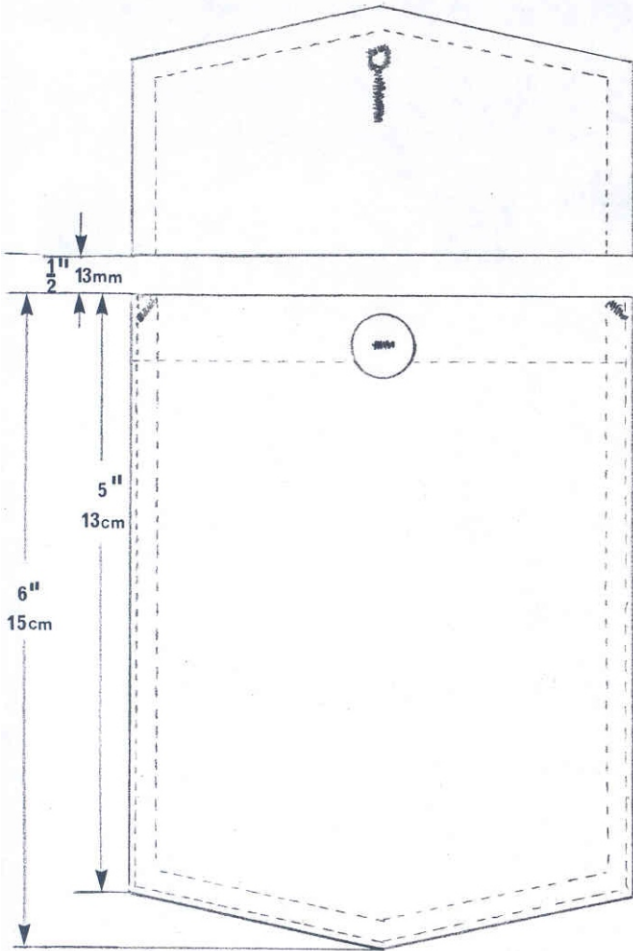

RCMP Coveralls Blue GS-1045-113

Front View

Zipper Detail

Back View

NOT TO SCALE

RCMP Coveralls Blue

GS-1045-113

Breast Pocket

Back Pocket

Hammer Pocket

NOT TO SCALE

UNDER ARM VIEW SHOWING EYELETS

SUPPRESSION STRAP DETAIL

NOT TO SCALE