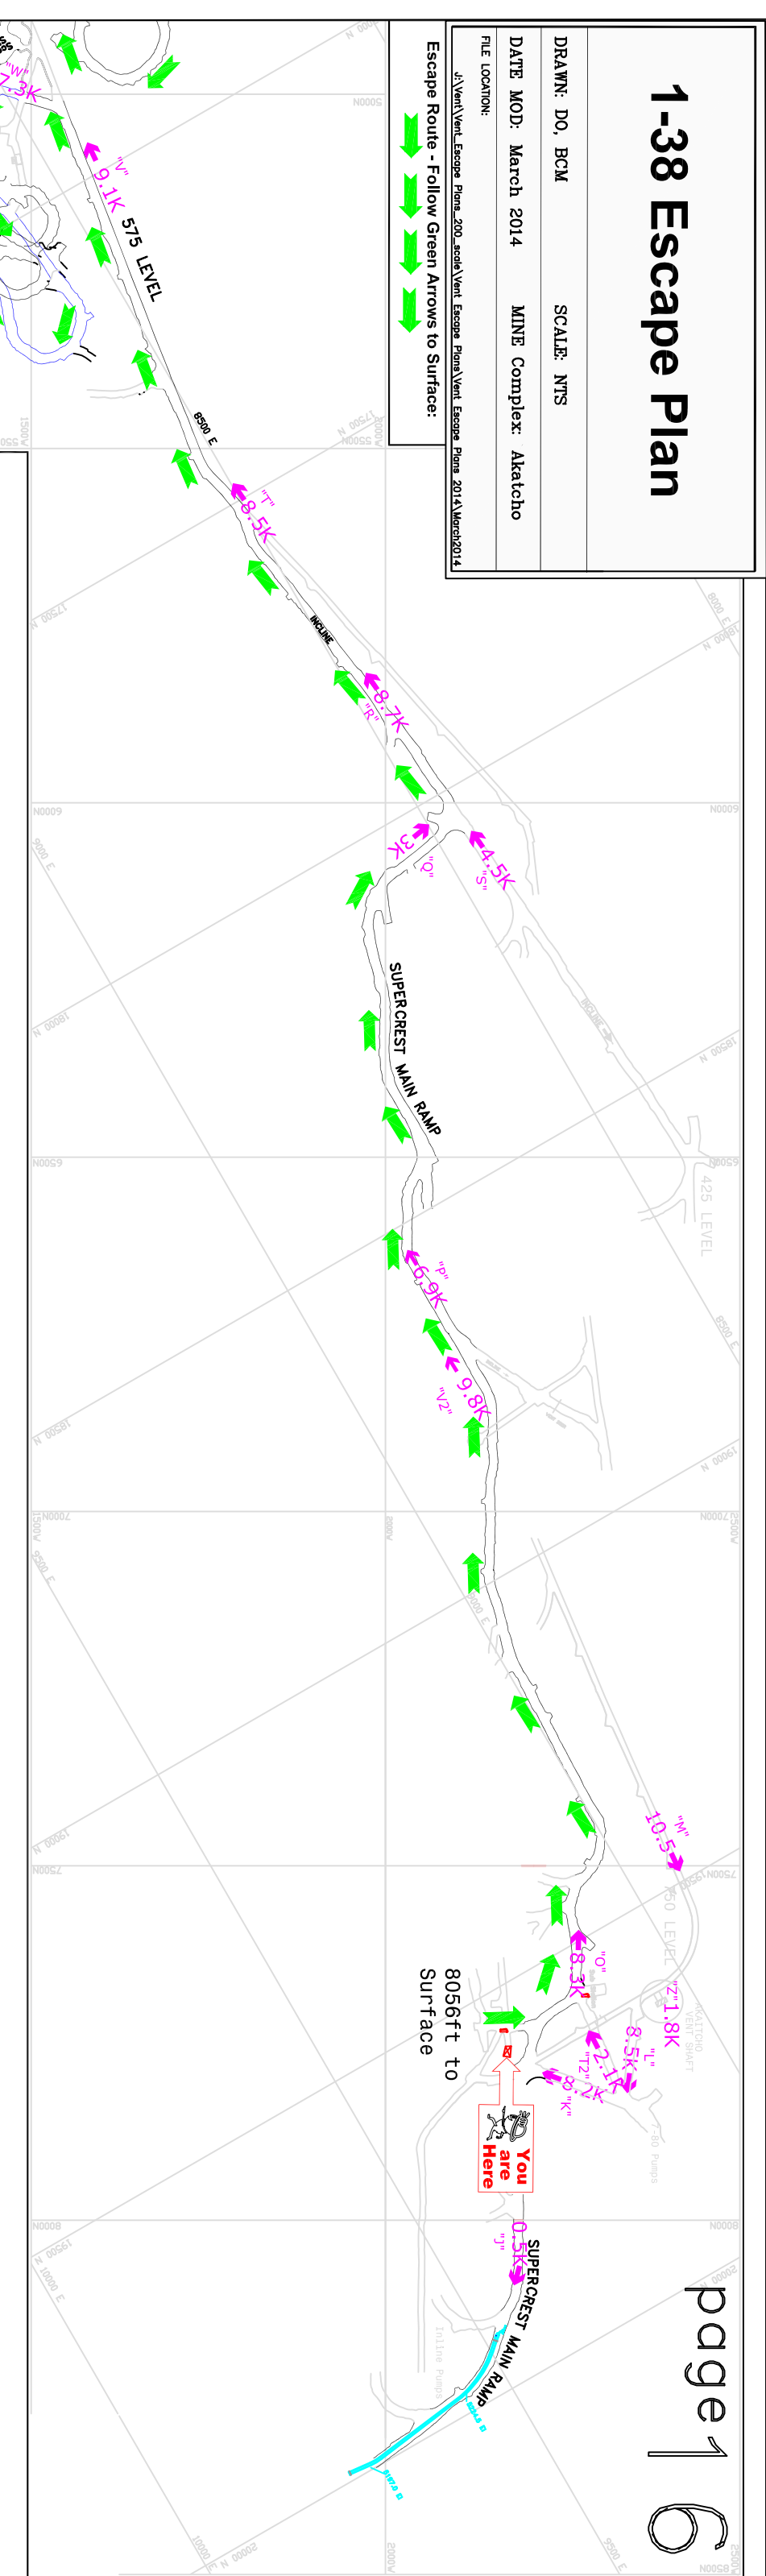

1-38 Escape Plan

DRAWN: DO, BCM SCALE: NTS

DATE MOD: March 2014 MINE Complex: Akatcho

FILE LOCATION:

J:\Vent\Vent_Escape Plans_200_scale\Vent_Escape Plans\Vent_Escape Plans 2014\March2014

Escape Route - Follow Green Arrows to Surface:

DECEMBER 2014
NOVEMBER 2014
OCTOBER 2014
SEPTEMBER 2014
AUGUST 2014
JULY 2014
JUNE 2014
MAY 2014
APRIL 2014
MARCH 2014
FEBRUARY 2014
JANUARY 2014