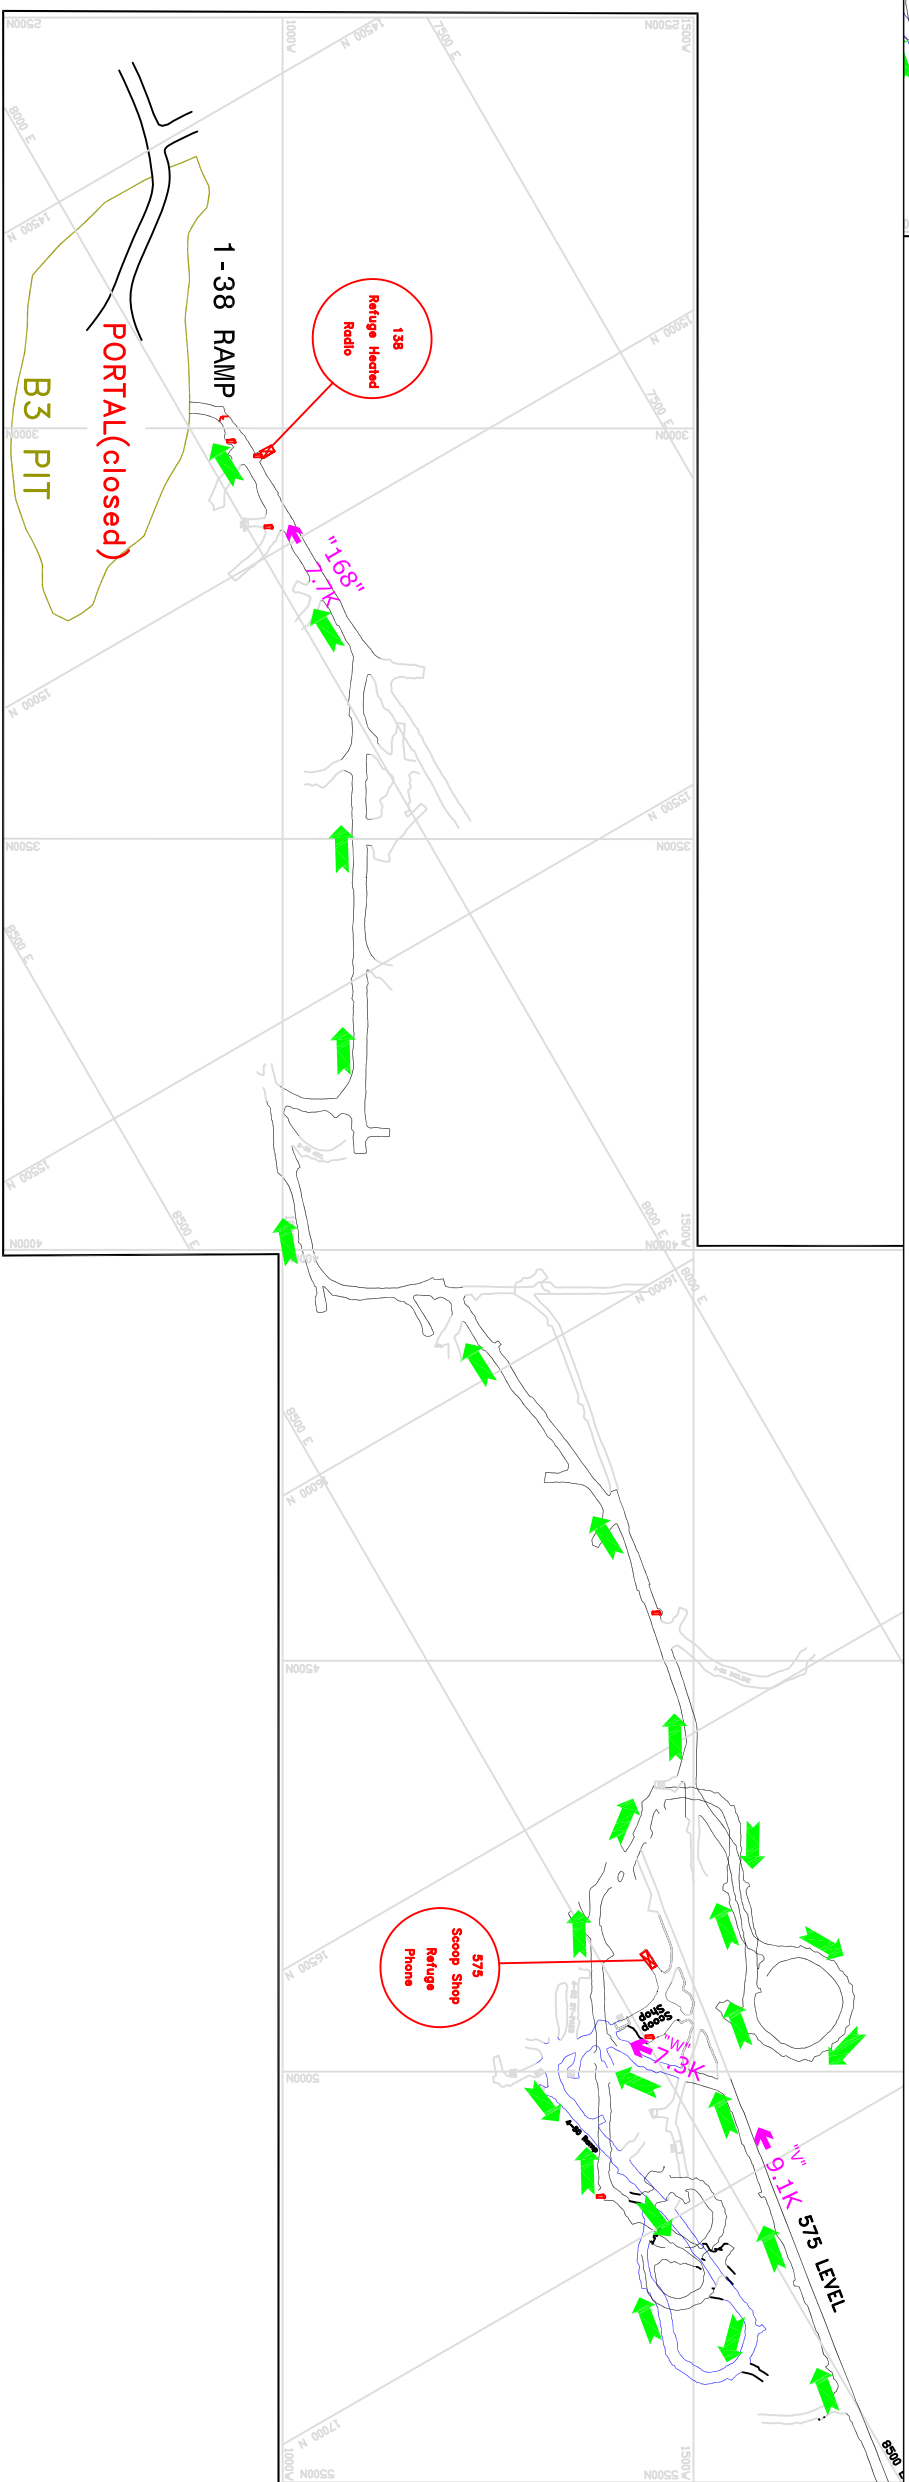

1-38 Escape Plan

DRAWN: DO, BCM SCALE: NTS

DATE MOD: March 2014 MINE Complex: Akatcho

FILE LOCATION:

J:\Vent\Vent_Escape Plans_200_scale\Vent_Escape Plans\Vent_Escape Plans 2014\March2014

Escape Route - Follow Green Arrows to Surface:

DECEMBER 2014
NOVEMBER 2014
OCTOBER 2014
SEPTEMBER 2014
AUGUST 2014
JULY 2014
JUNE 2014
MAY 2014
APRIL 2014
MARCH 2014
FEBRUARY 2014
JANUARY 2014