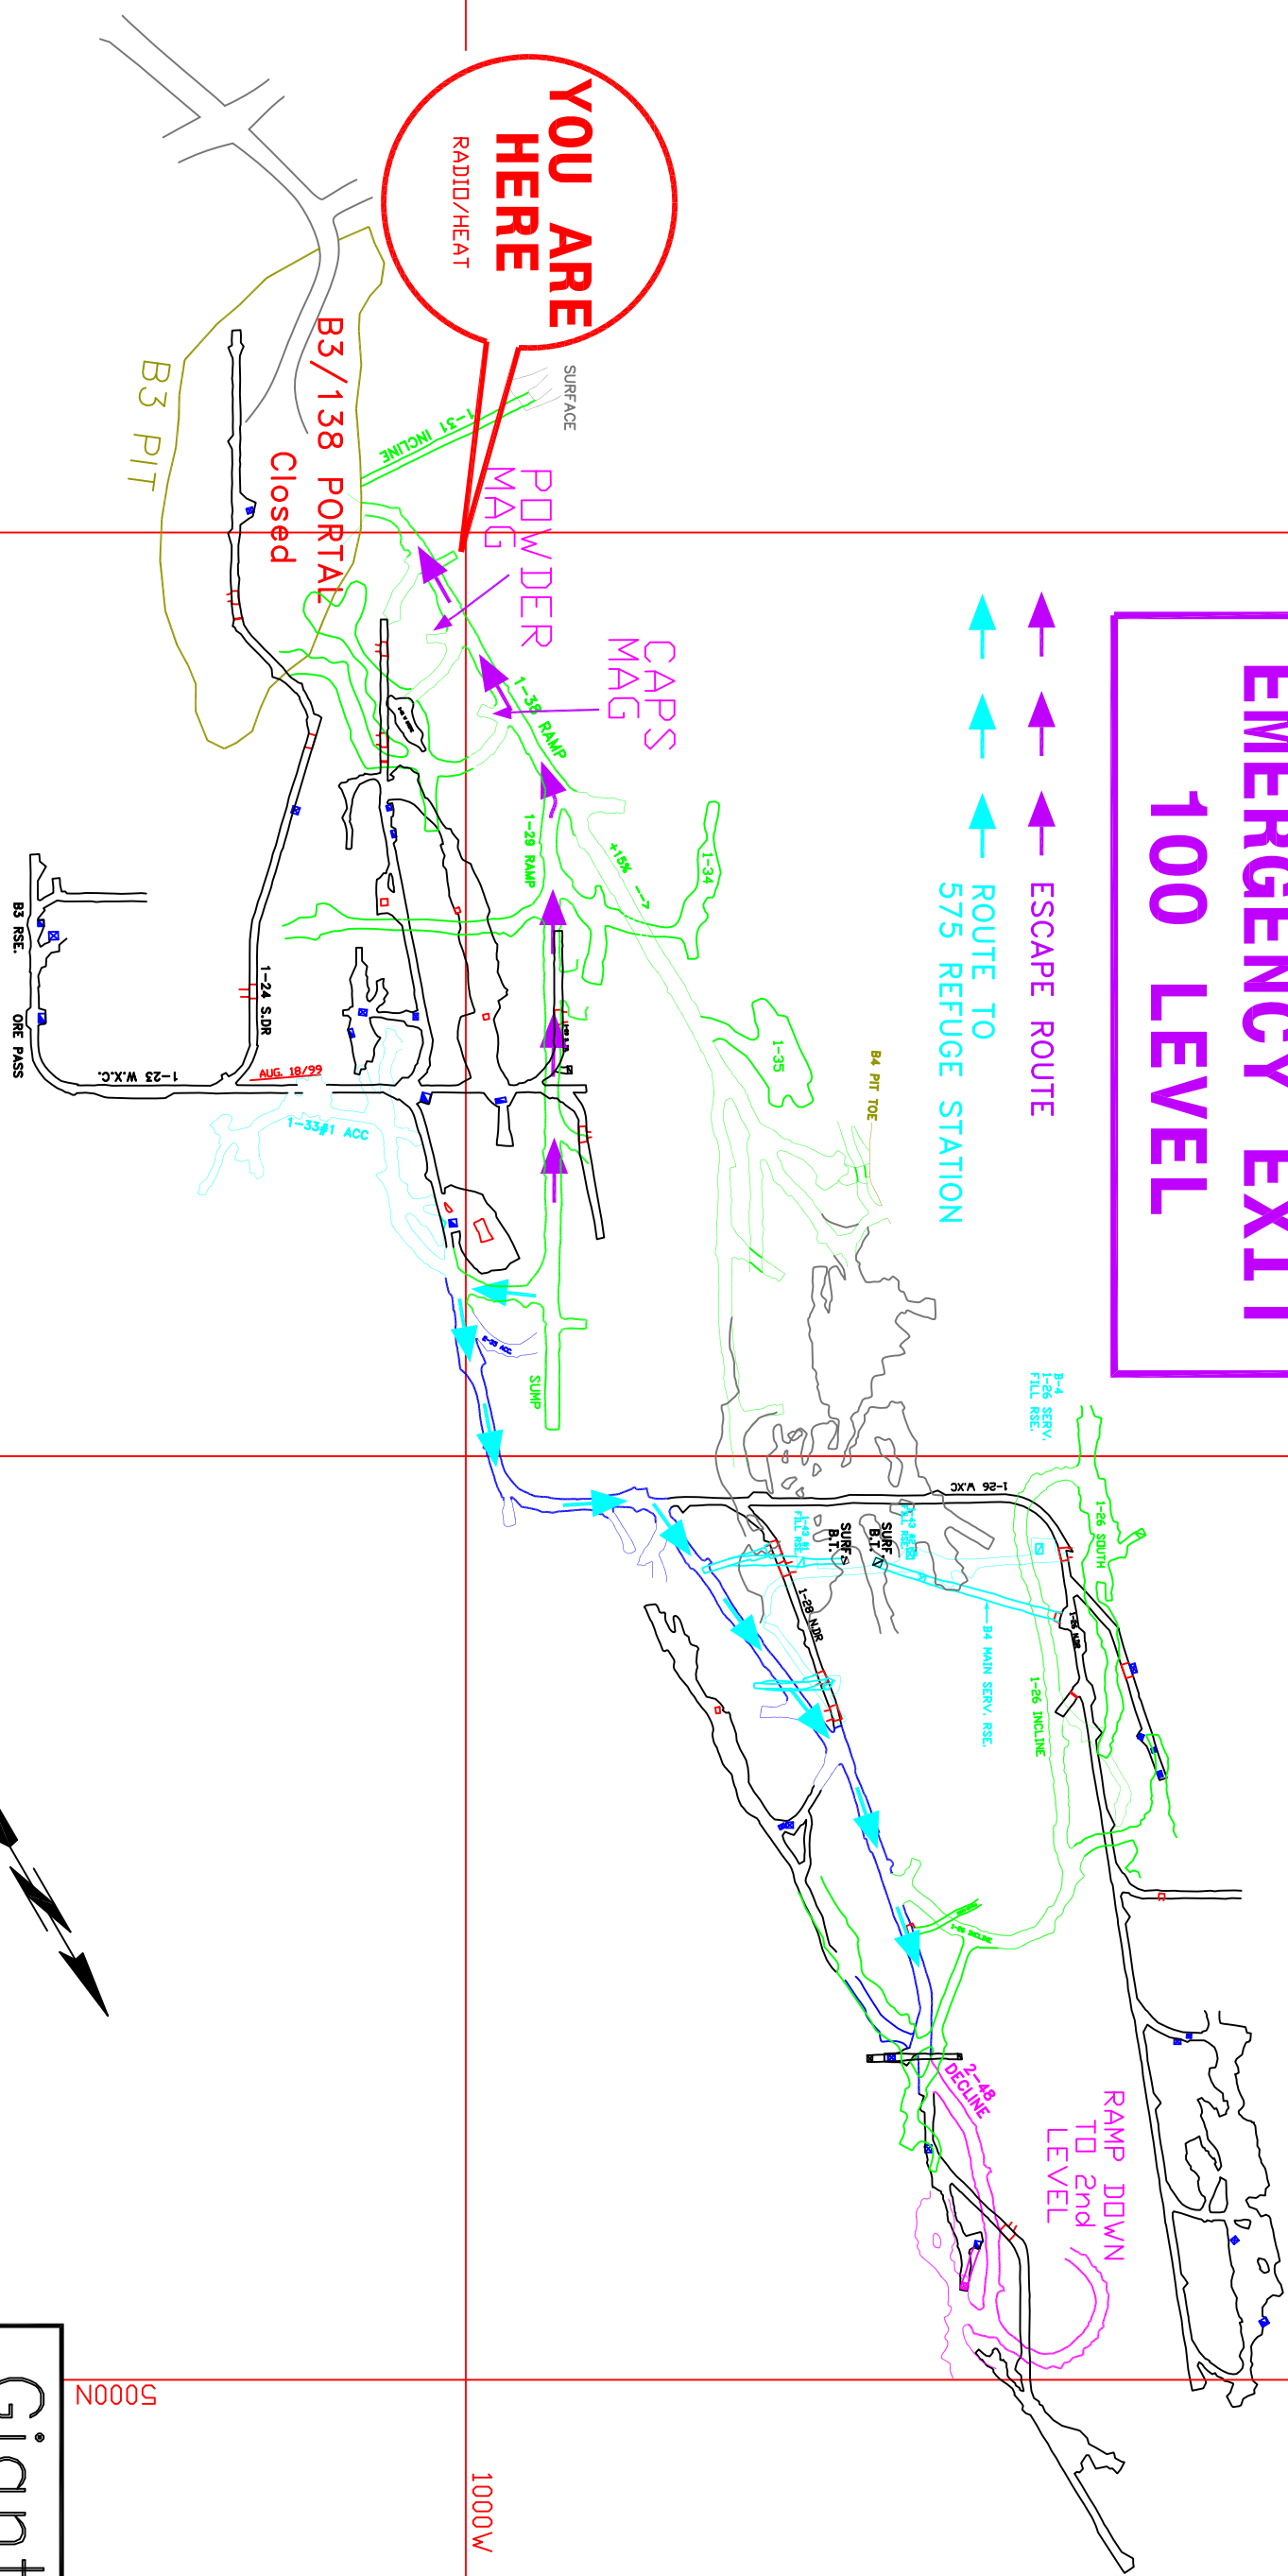

# EMERGENCY EXIT 100 LEVEL

- ➔ ESCAPE ROUTE
- ➔ ROUTE TO 575 REFUGE STATION

YOU ARE  
HERE

RADIO/HEAT

## 100L

DECEMBER 2014
NOVEMBER 2014
OCTOBER 2014
SEPTEMBER 2014
AUGUST 2014
JULY 2014
JUNE 2014
MAY 2014
APRIL 2014
MARCH 2014
FEBRUARY 2014
JANUARY 2014

# Giant Mine

SHAFT B3	
LEVEL: 100	COMPLEX: AKATCHO
DRAWN: MSL	CHECK:
DATE: AUG. 26, 1997	UPDATED: March 2014

P L A N

2000W

3000N

1000W

4000N

5000N