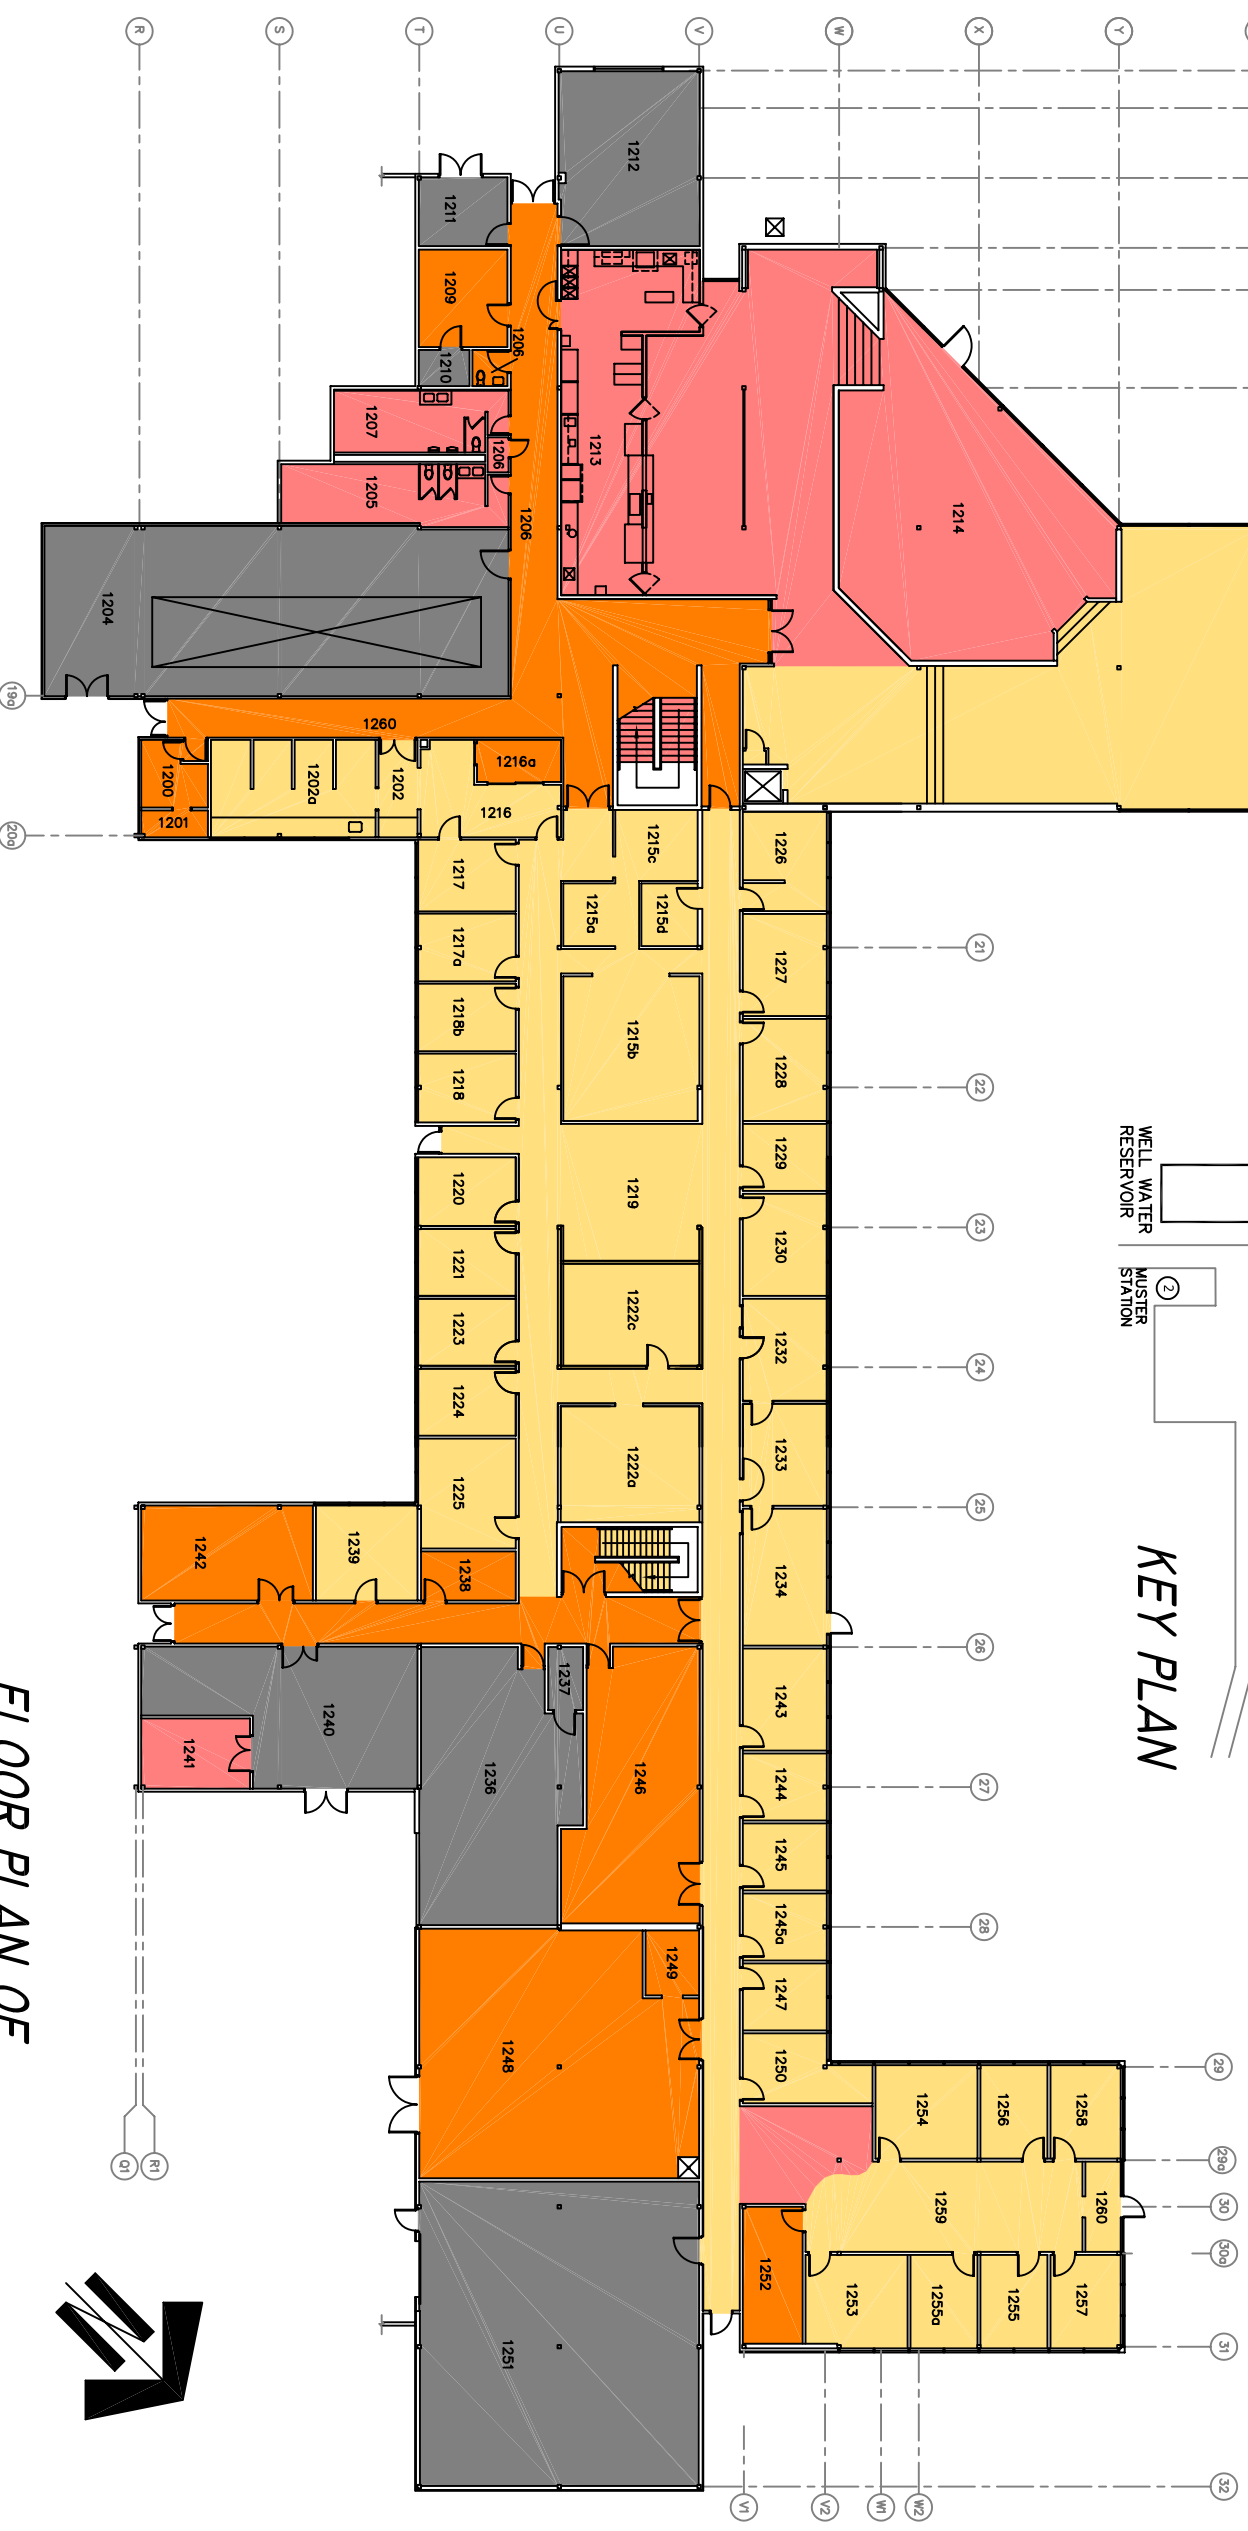

FLOORING SYMBOL LEGEND

| FLOORING TYPE: | AREA M ² |
|----------------------|---------------------|
| CONCRETE | 510.4 |
| CARPET | 1113.9 |
| VINYL TILE | 469.0 |
| RAISED COMPUTER TILE | NIL |
| CERAMIC TILE | 413.5 |

INSTITUTE OF OCEAN SCIENCES

FLOOR PLAN OF OCEAN SCIENCES & CAFETERIA