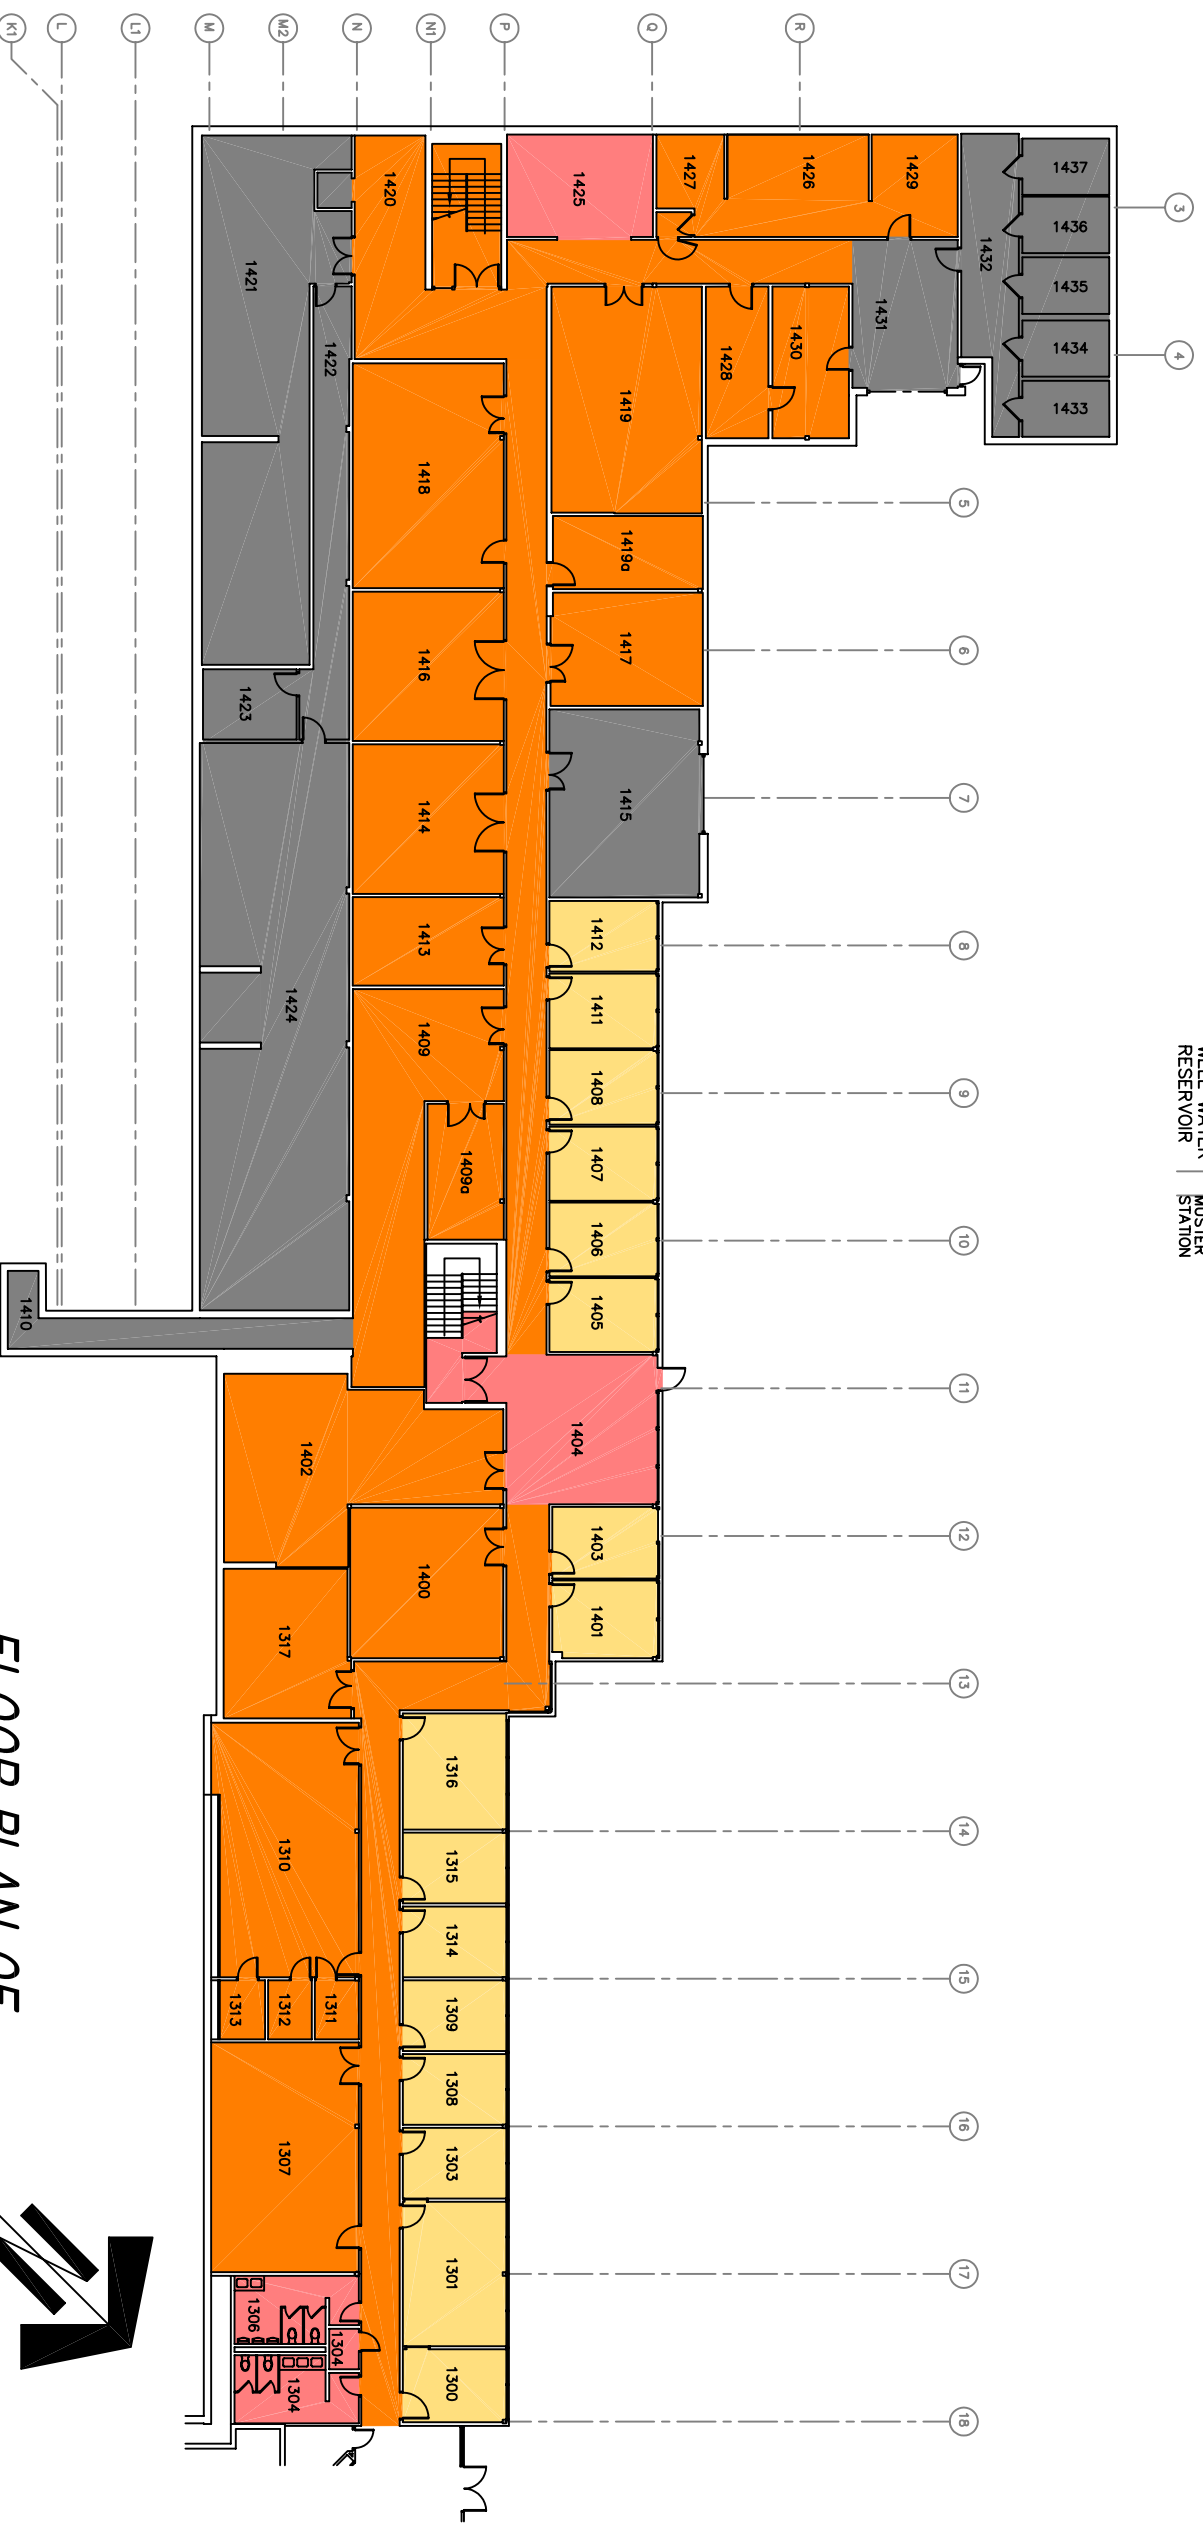

FLOORING SYMBOL LEGEND

FLOORING TYPE:	AREA M2
CONCRETE	459.4
CARPET	228.8
VINYL TILE	990.1
RAISED COMPUTER TILE	NIL
CERAMIC TILE	102.9

INSTITUTE OF OCEAN SCIENCES

FLOOR PLAN OF
LABORATORIES-LOWER LEVEL