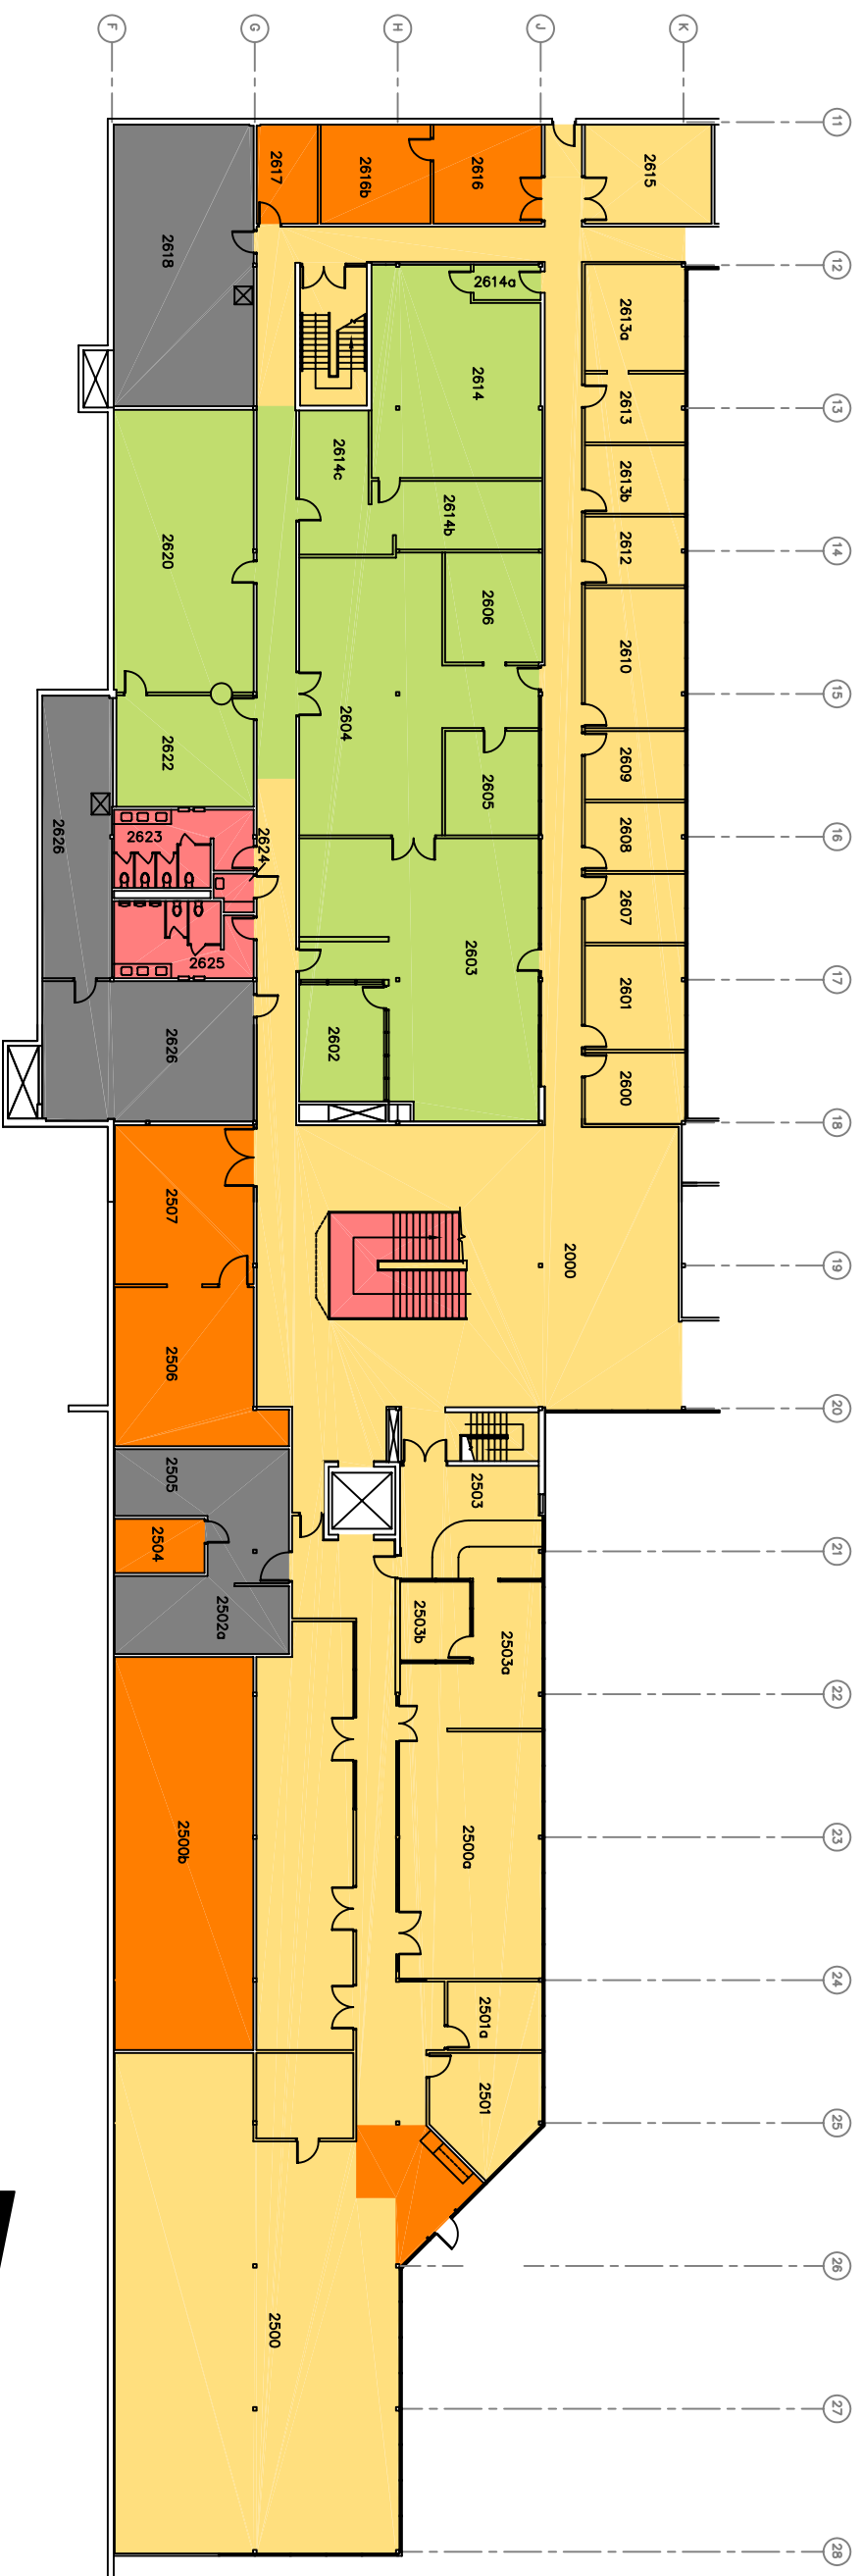

KEY PLAN

FLOORING SYMBOL LEGEND

<u>FLOORING TYPE:</u>	<u>AREA M2</u>
CONCRETE	216.7
CARPET	1141.5
VINYL TILE	261.3
RAISED COMPUTER TILE	480.1
CERAMIC TILE	63.1

INSTITUTE OF OCEAN SCIENCES

**FLOOR PLAN OF
CHART CONSTRUCTION & SALES**