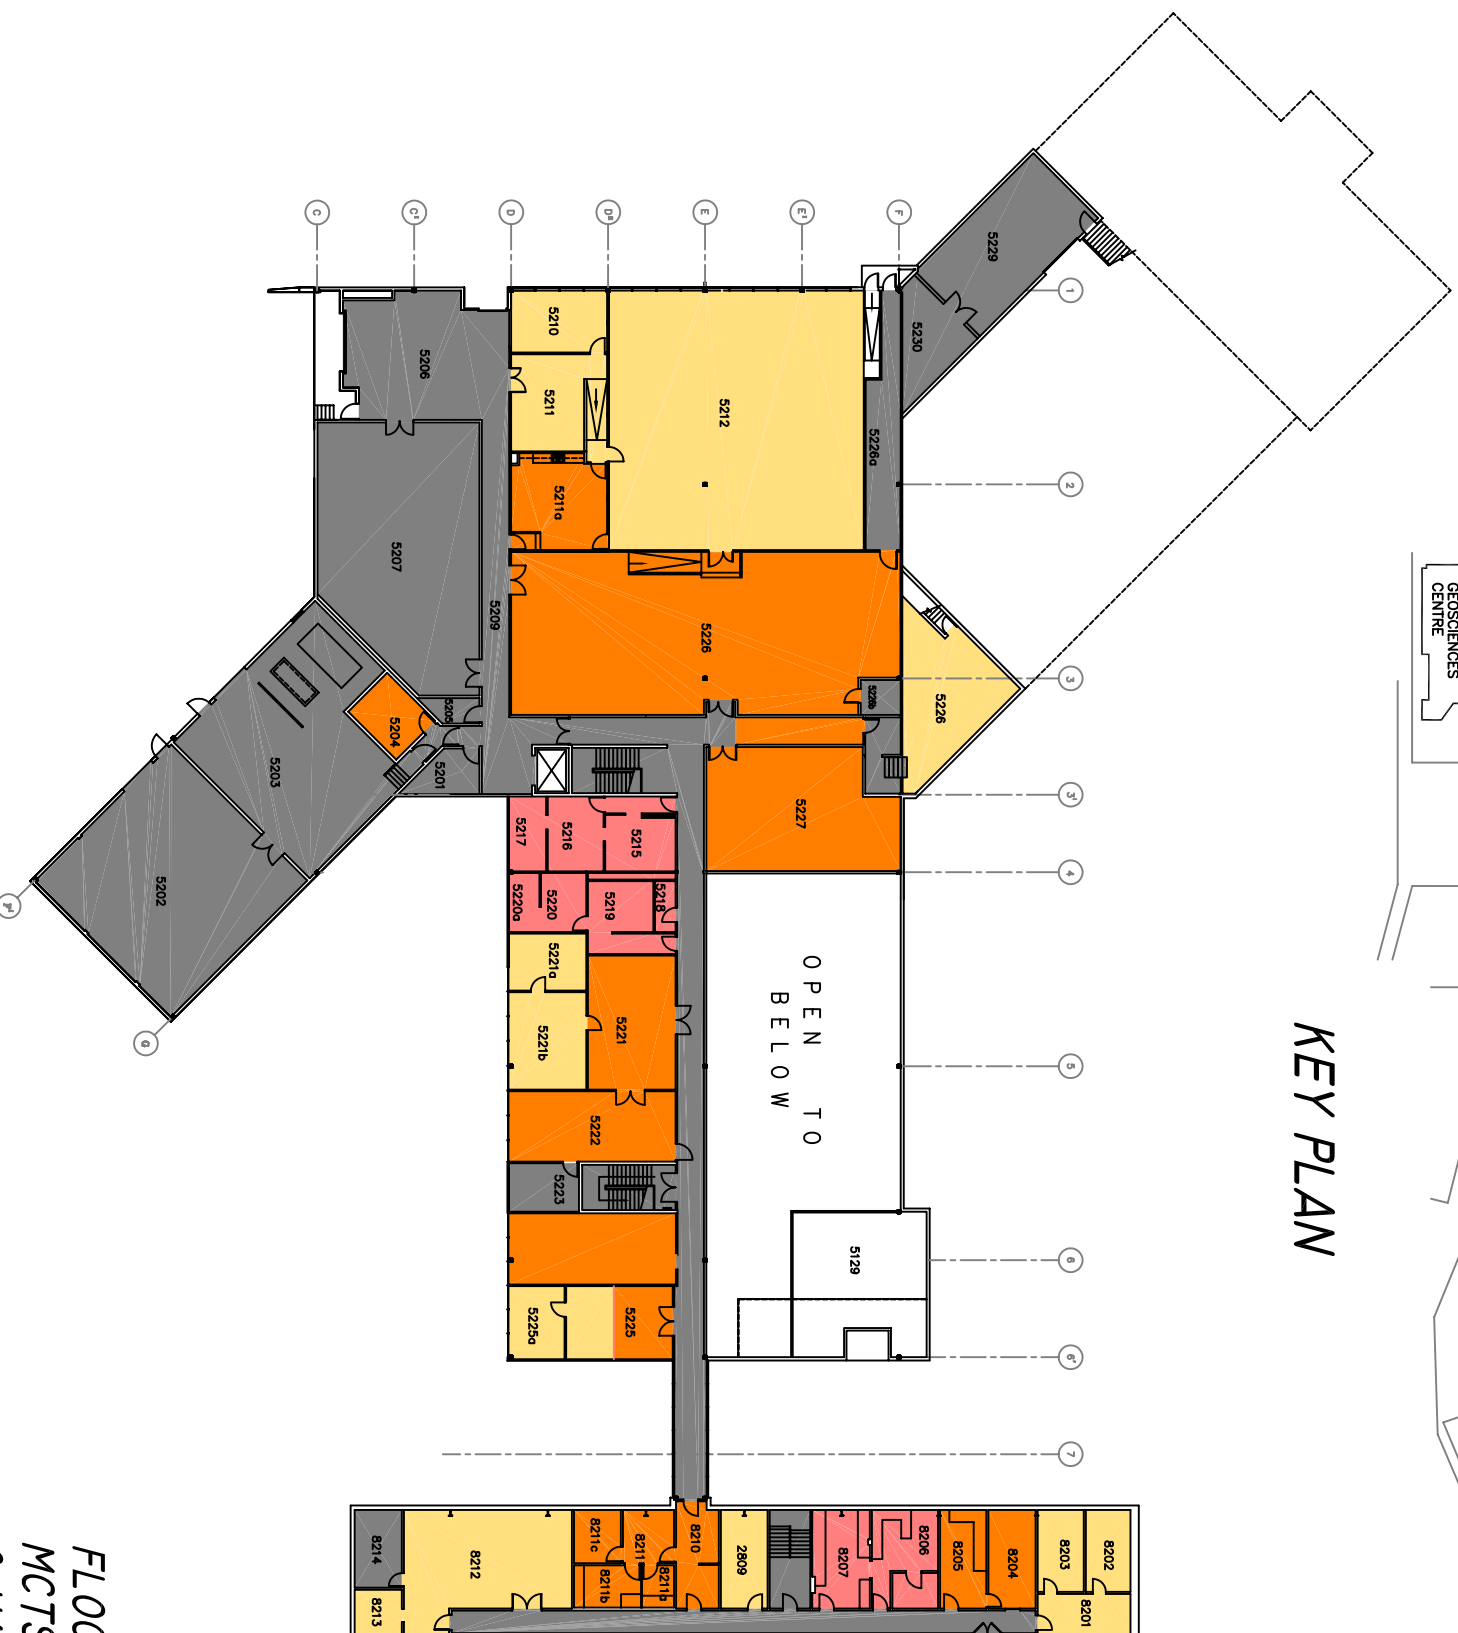

KEY PLAN

FLOORING SYMBOL LEGEND

FLOORING TYPE:	AREA M2
CONCRETE	1103.7
CARPET	756.6
VINYL TILE	591.6
RAISED COMPUTER TILE	NIL
CERAMIC TILE	143.4

FLOOR PLAN OF
MCTS, STORES, HEATING PLANT, CCG VESSEL SUPPORT
& HANGER (UPPER LEVEL)