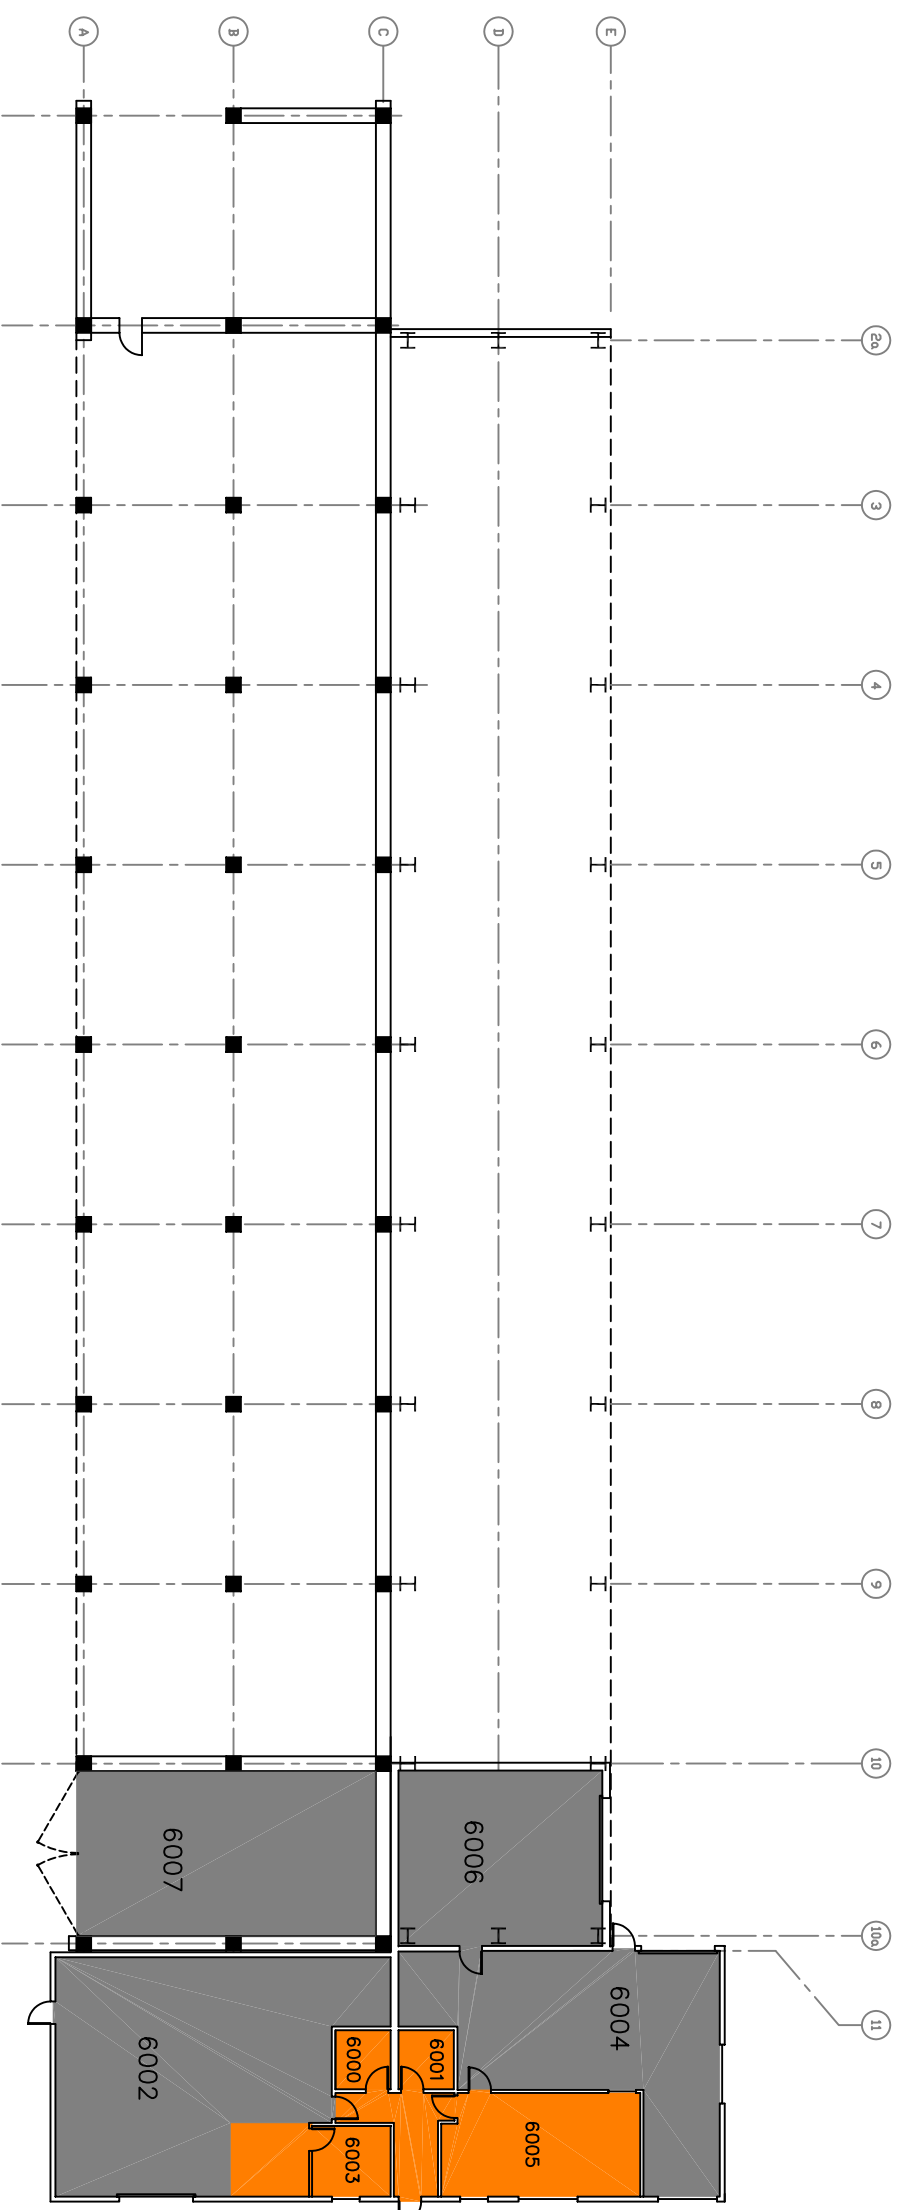

KEY PLAN

FLOORING SYMBOL LEGEND

FLOORING TYPE:	AREA M ²
	326.5
	75.2

INSTITUTE OF OCEAN SCIENCES

FLOOR PLAN OF
OPEN STORAGE SHED, WINCH &
GROUNDS MAINTENANCE SHOPS