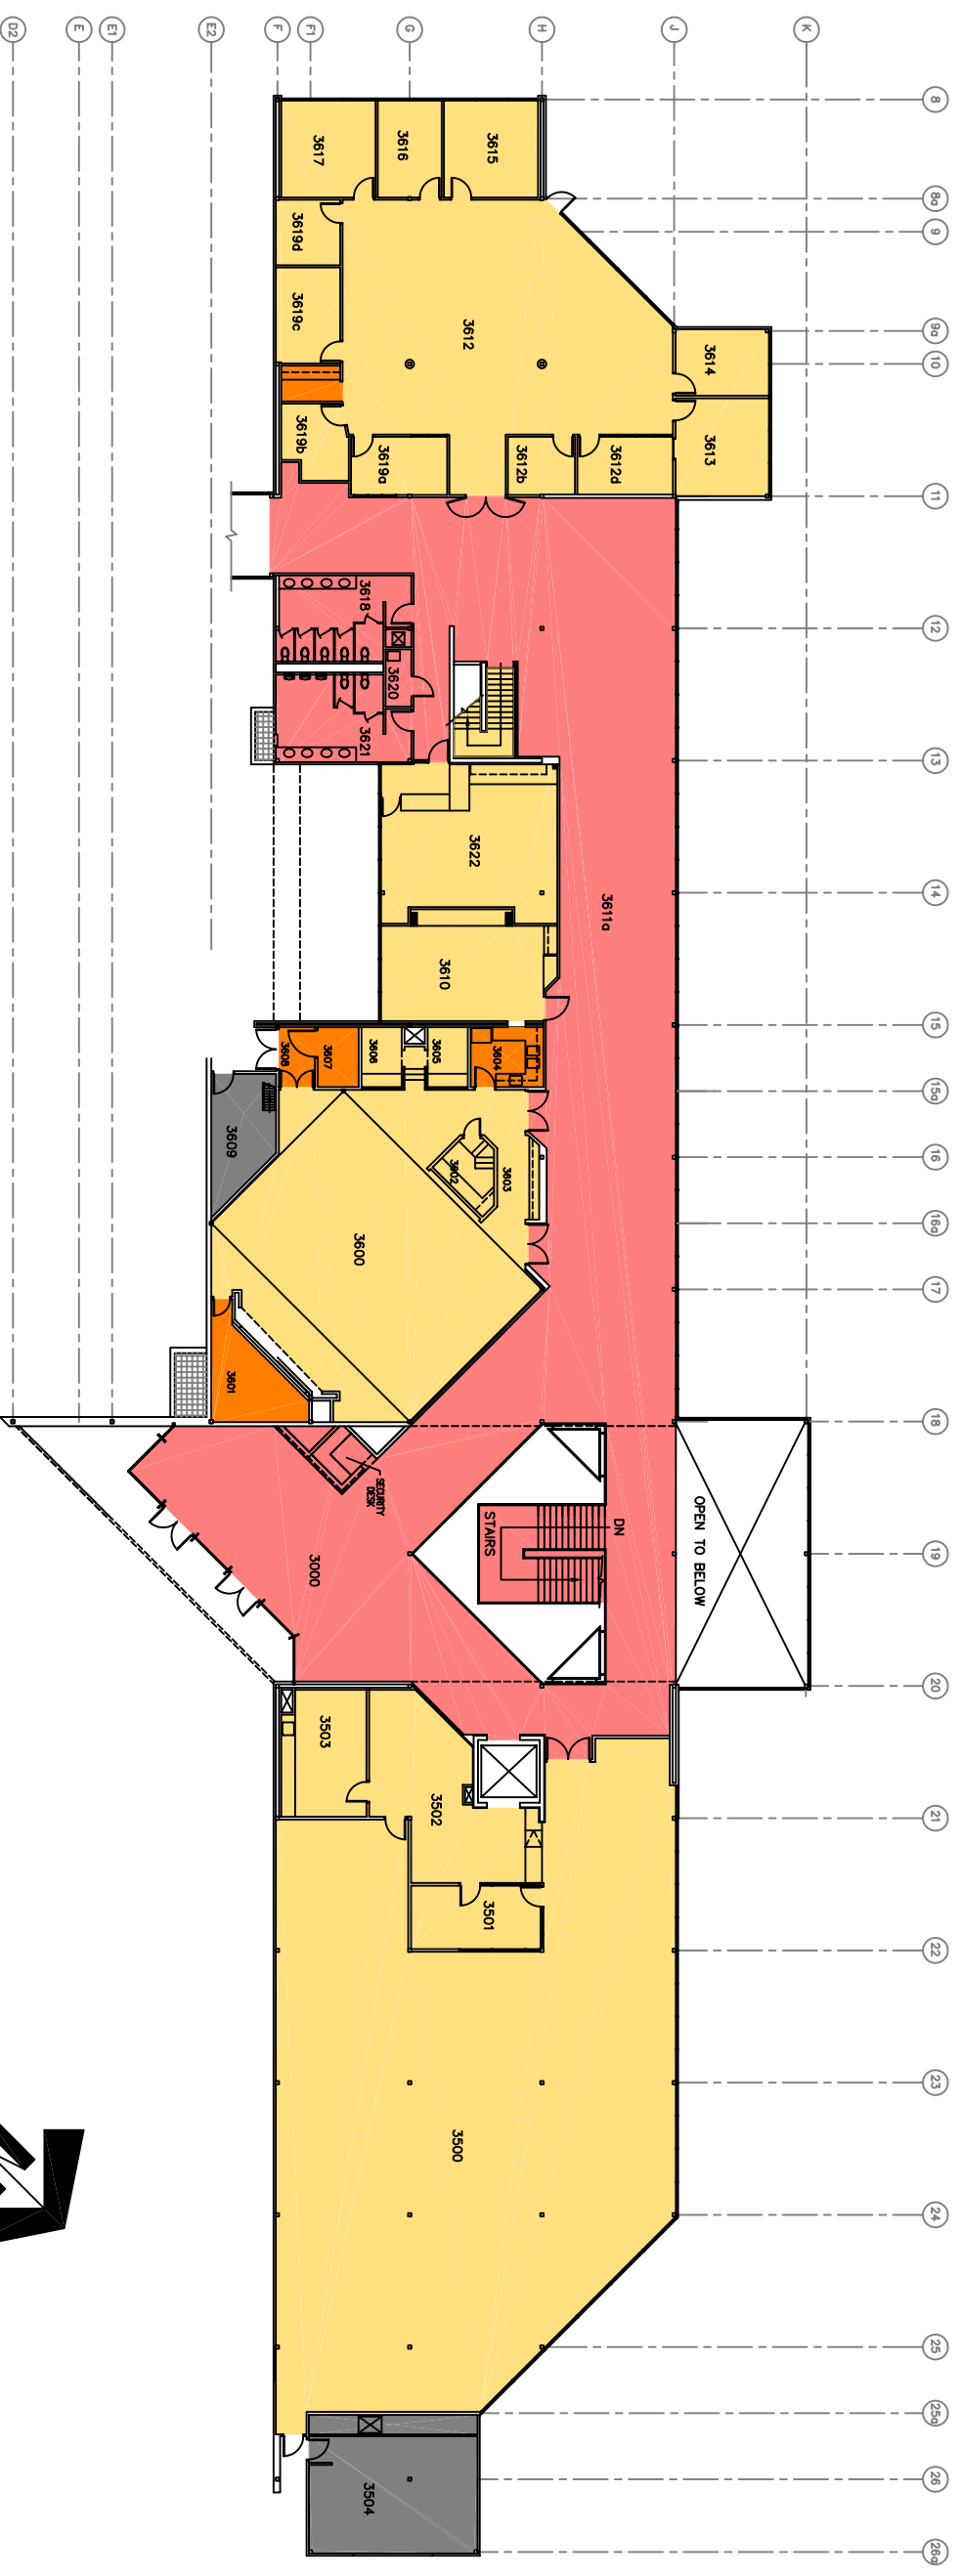

KEY PLAN

FLOORING SYMBOL LEGEND

FLOORING TYPE:	AREA M2
CONCRETE	64.2
CARPET	1132.4
VINYL TILE	38.9
RAISED COMPUTER TILE	NIL
CERAMIC TILE	639.8

INSTITUTE OF OCEAN SCIENCES

**FLOOR PLAN OF
ADMINISTRATION BUILDING**