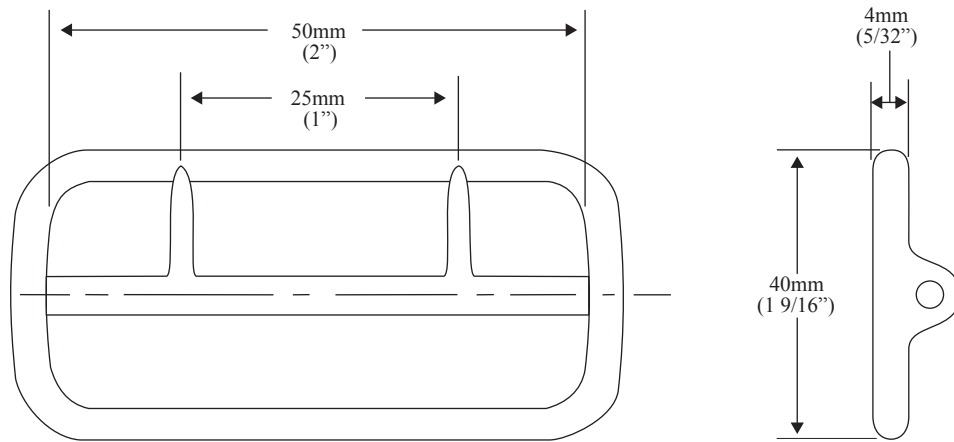

ITEM 1

Buckle, Double Prong

ITEM 2

CLAW, Buckle, Double Prong

THIS ITEM IS NOT GOLD PLATED

NOT TO SCALE

Hardware, Equipment, Sam Browne

G.S.1045-140

ITEM 3

BUCKLE, Loose Roller, Single Prong

NOT TO SCALE

ITEM 4

BUCKLE, Single Prong

NOT TO SCALE

ITEM 5

“D” RING, LARGE

ITEM 6

“D” RING, SMALL

NOT TO SCALE

ITEM 7

SNAP SWIVEL

NOT TO SCALE

ITEM 8

HOOK, SWORD