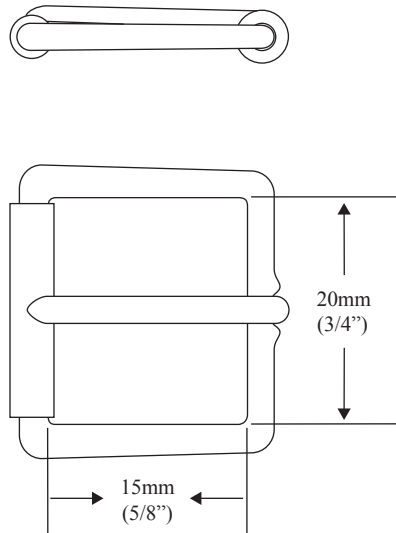

ITEM 1

Buckle, Double Prong

ITEM 2

CLAW, Buckle, Double Prong

THIS ITEM IS NOT GOLD PLATED

NOT TO SCALE

Hardware, Equipment, Sam Browne

G.S.1045-140

ITEM 3

BUCKLE, Loose Roller, Single Prong

NOT TO SCALE

ITEM 4

BUCKLE, Single Prong

NOT TO SCALE

ITEM 5

“D” RING, LARGE

ITEM 6

“D” RING, SMALL

NOT TO SCALE

ITEM 7

SNAP SWIVEL

NOT TO SCALE

ITEM 8

HOOK, SWORD

ITEM 12

SNAP FASTENER

NOT TO SCALE

ITEM 13  
SNAP FASTENER  
DOT Style

NOT TO SCALE