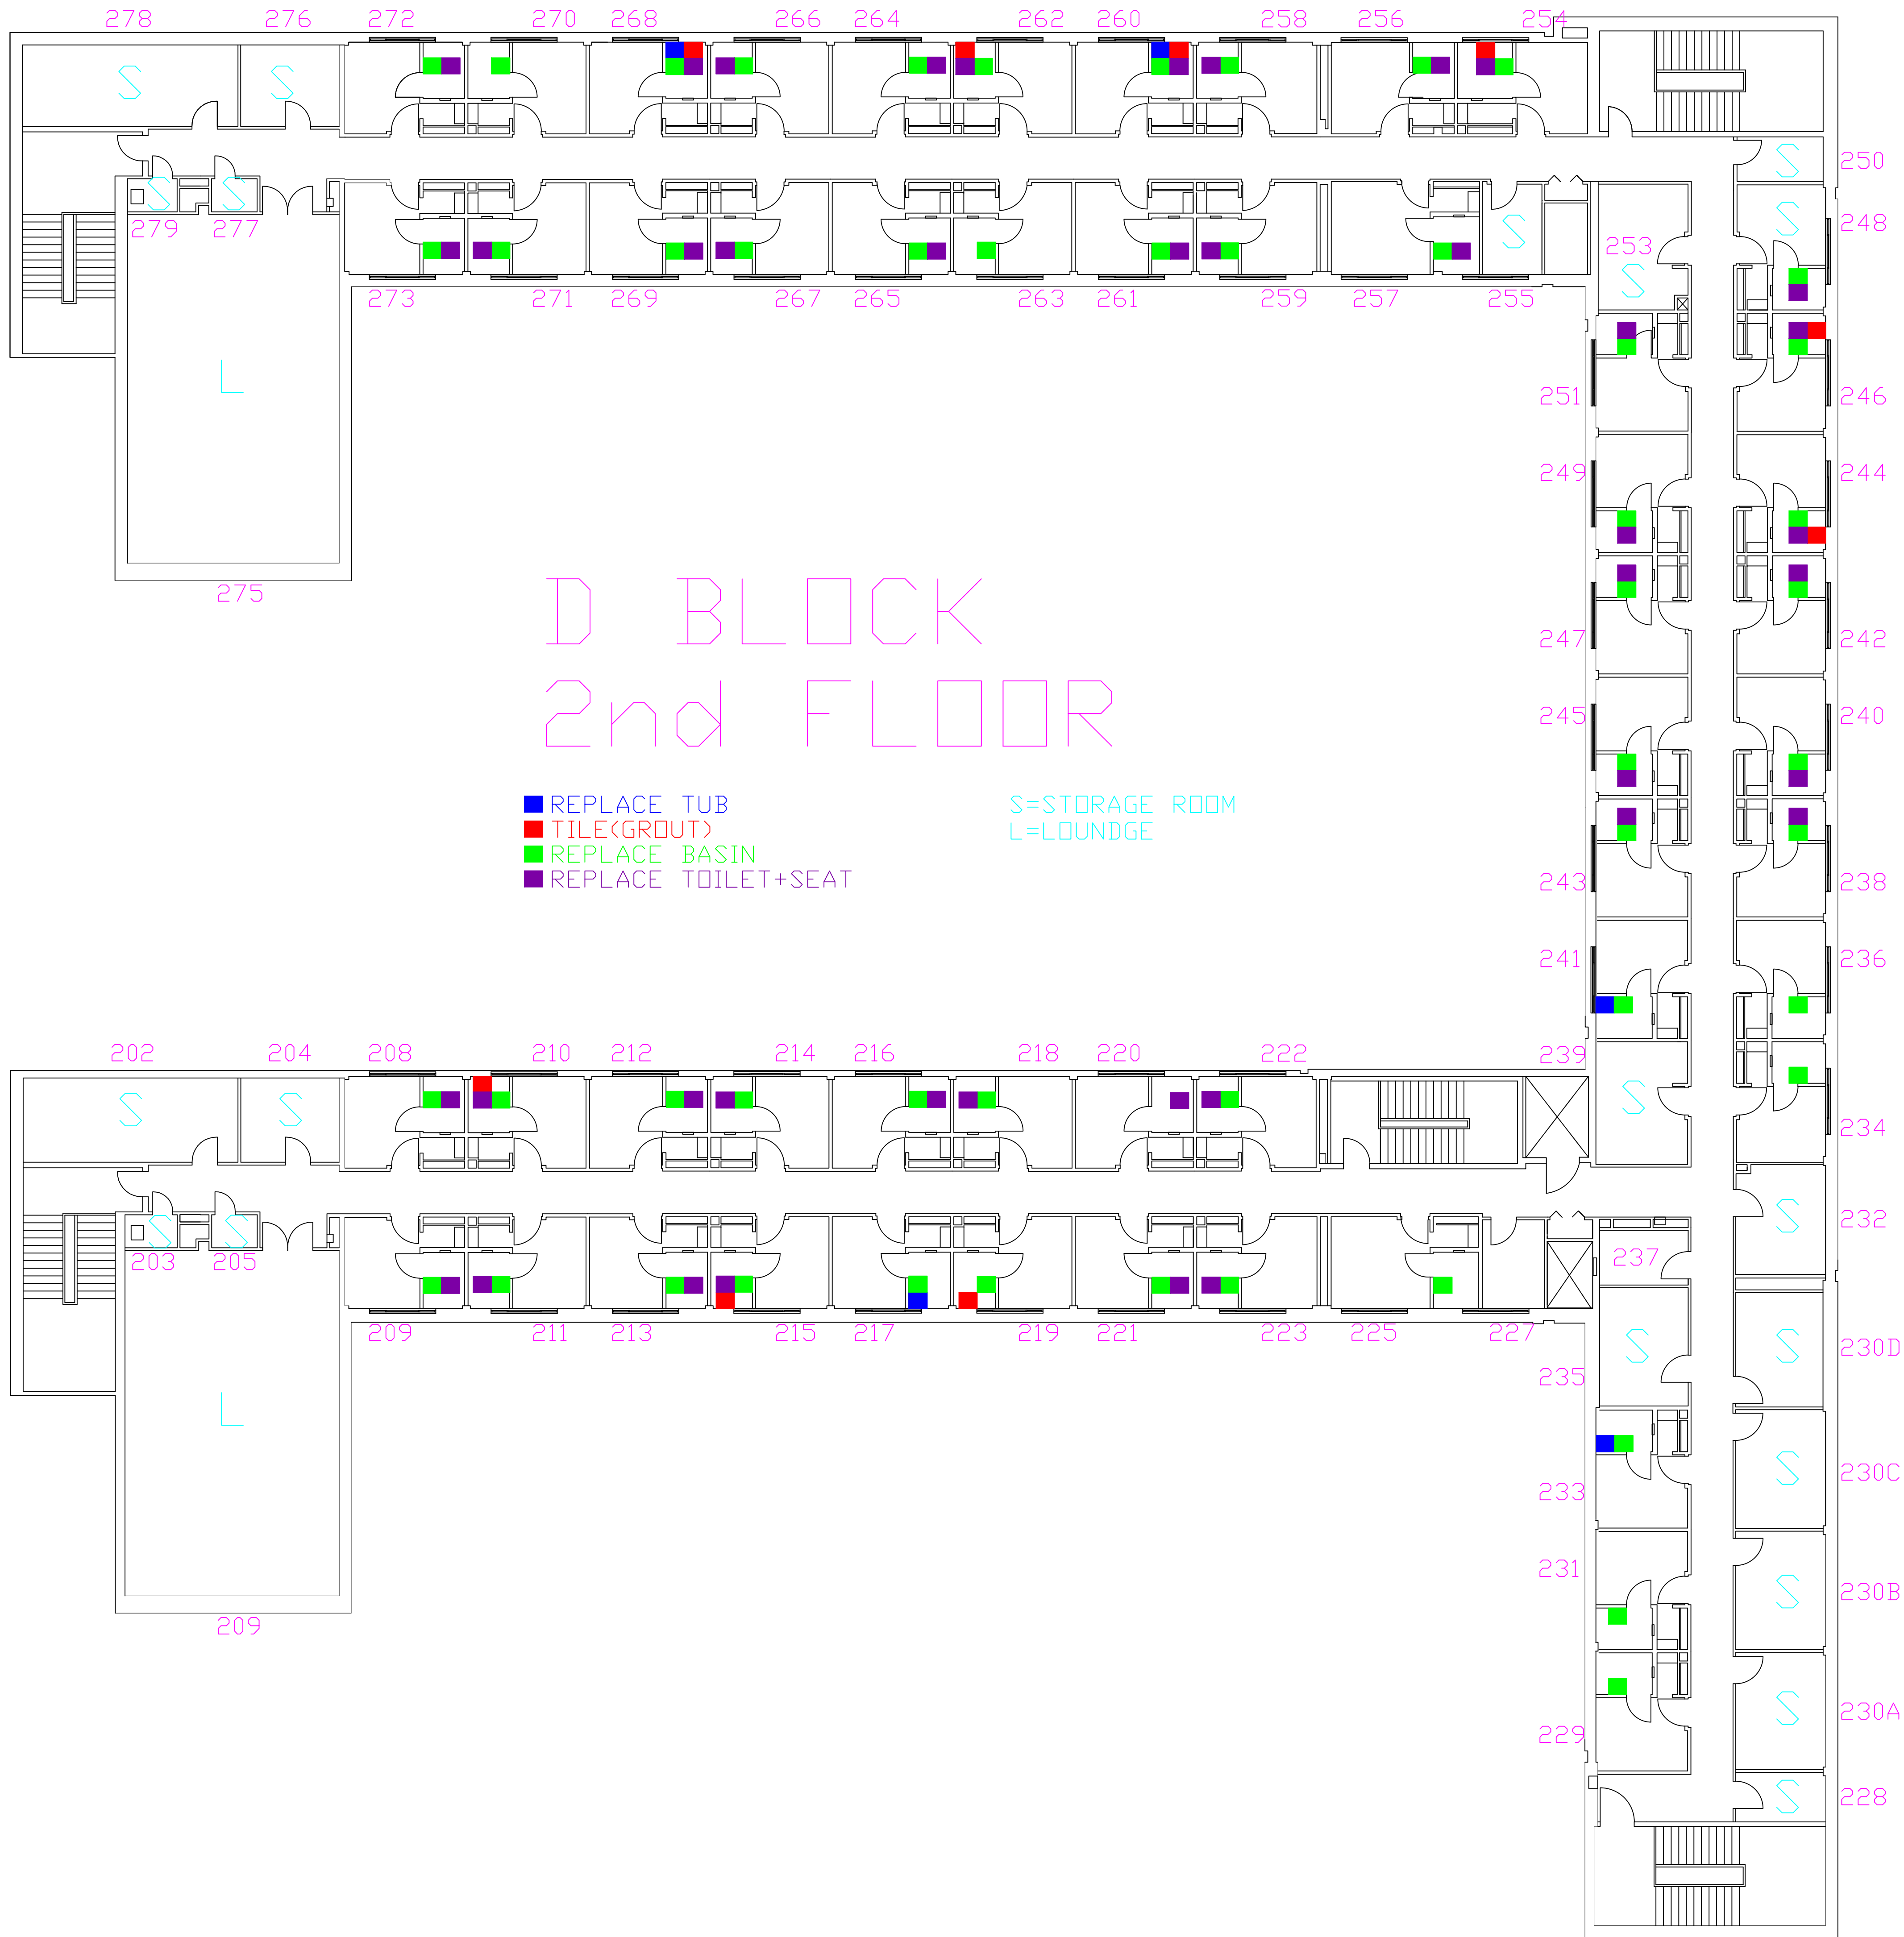

DO NOT SCALE DRAWING
FOR REFERENCE PURPOSES ONLY

D BLOCK 2nd FLOOR

- REPLACE TUB
- TILE (GROUT)
- REPLACE BASIN
- REPLACE TOILET+SEAT
- S=STORAGE ROOM
- L=LOUNGE