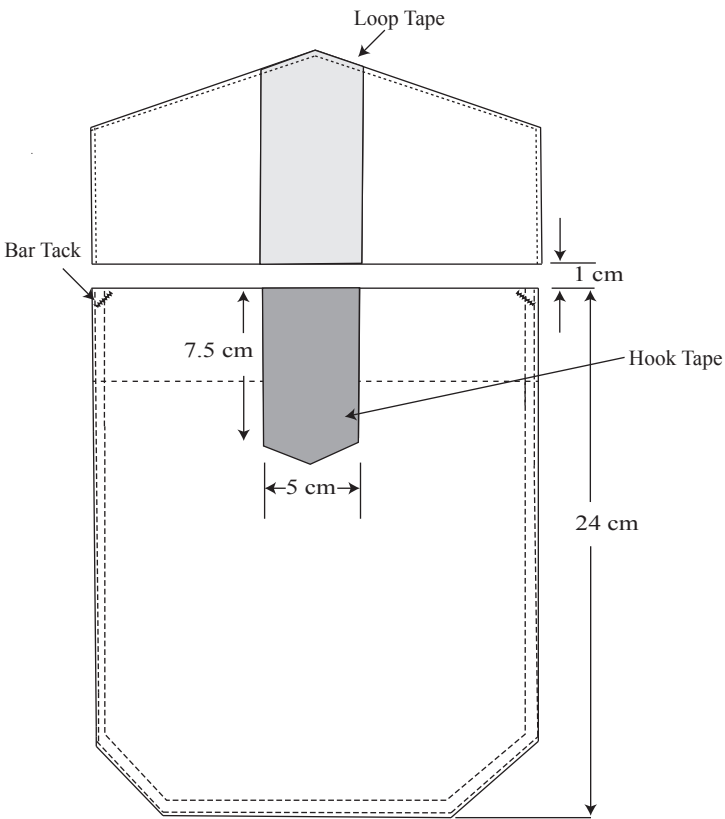

Dwg. 1

Unless otherwise stated all measurements are subject to ± 0.5 cm tolerances.
All Measurements in Centimetres
NOT TO SCALE

Dwg. 2

Fly Opening Detail

Elastic

Side Release Buckle

Suspender Strap Detail
(shown without buckle)

Unless otherwise stated all measurements are subject to ± 0.5 cm tolerances.
All Measurements in Centimetres
NOT TO SCALE

Dwg. 3

Front Pocket

Back Pocket

Unless otherwise stated all measurements are subject to ± 0.5 cm tolerances.

All Measurements in Centimetres

NOT TO SCALE

Dwg. 4

Overall length of
Suppression
Strap 20 cm.

Suppression Strap
and
Slide Fastener Detail
(Outseam)

Section B-B
Leg Slide Fastener Construction

Unless otherwise stated all measurements are subject to ± 0.5 cm tolerances.

All Measurements in Centimetres

NOT TO SCALE