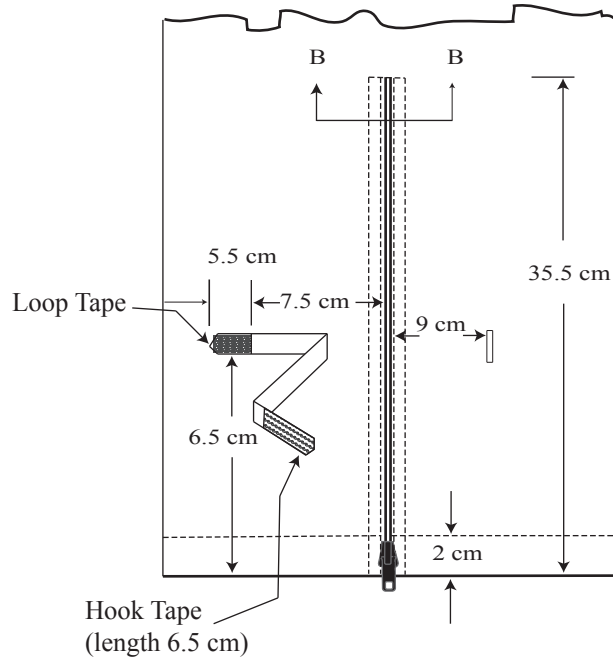

Dwg. 1

Unless otherwise stated all measurements are subject to ± 0.5 cm tolerances.
All Measurements in Centimetres
NOT TO SCALE

Dwg. 2

Fly Opening Detail

Elastic

Side Release Buckle

Suspender Strap Detail
(shown without buckle)

Unless otherwise stated all measurements are subject to ± 0.5 cm tolerances.
All Measurements in Centimetres
NOT TO SCALE

Dwg. 3

Front Pocket

Back Pocket

Unless otherwise stated all measurements are subject to ± 0.5 cm tolerances.

All Measurements in Centimetres

NOT TO SCALE

Dwg. 4

Overall length of
Suppression
Strap 20 cm.

Suppression Strap
and
Slide Fastener Detail
(Outseam)

Section B-B
Leg Slide Fastener Construction

Unless otherwise stated all measurements are subject to ± 0.5 cm tolerances.

All Measurements in Centimetres

NOT TO SCALE