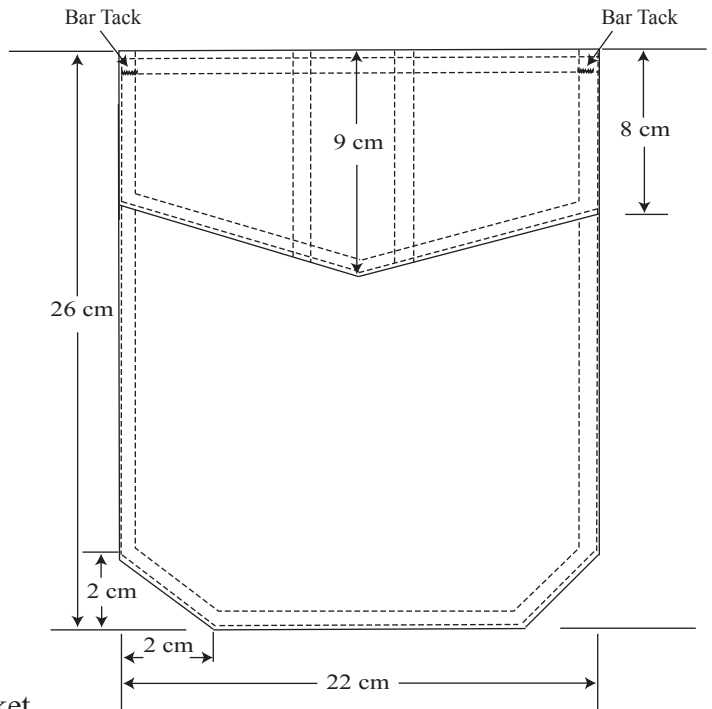

Dwg. 1

Unless otherwise stated all measurements are subject to ± 0.5 cm tolerances.
All Measurements in Centimetres
NOT TO SCALE

Dwg. 2

Fly Opening Detail

Elastic

Side Release Buckle

Suspender Strap Detail
(shown without buckle)

Unless otherwise stated all measurements are subject to ± 0.5 cm tolerances.
All Measurements in Centimetres
NOT TO SCALE

Dwg. 3

Front Pocket

Back Pocket

Unless otherwise stated all measurements are subject to ± 0.5 cm tolerances.

All Measurements in Centimetres

NOT TO SCALE

Dwg. 4

Overall length of
Suppression
Strap 20 cm.

Suppression Strap
and
Slide Fastener Detail
(Outseam)

Section B-B
Leg Slide Fastener Construction

Unless otherwise stated all measurements are subject to ± 0.5 cm tolerances.

All Measurements in Centimetres

NOT TO SCALE