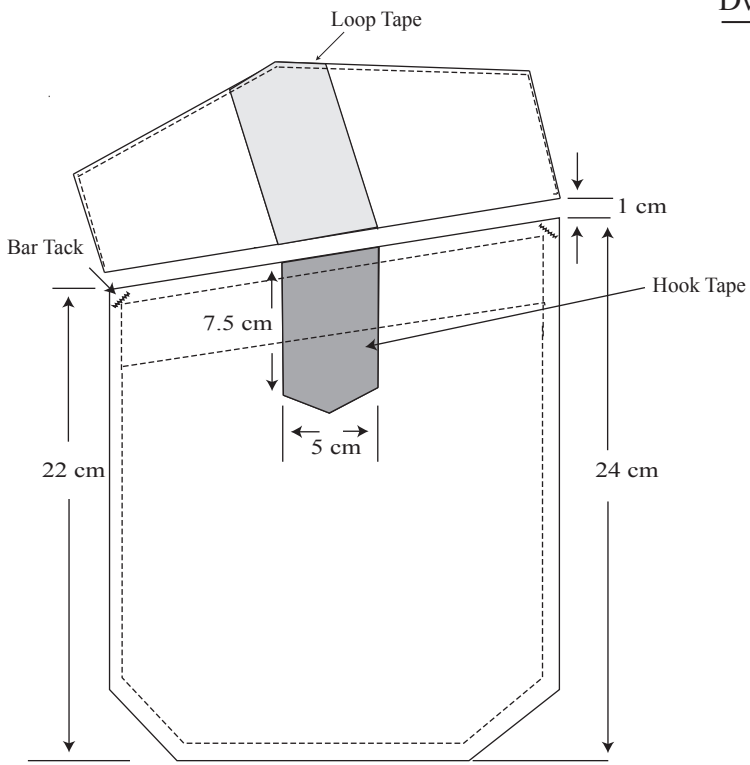

Dwg. 1

Unless otherwise stated all measurements are subject to ± 0.5 cm tolerances.
All Measurements in Centimetres
NOT TO SCALE

Dwg. 2

Fly Opening Detail

Elastic

Side Release Buckle

Suspender Strap Detail
(shown without buckle)

Unless otherwise stated all measurements are subject to ± 0.5 cm tolerances.
All Measurements in Centimetres
NOT TO SCALE

Dwg. 3

Front Pocket

Back Pocket

Unless otherwise stated all measurements are subject to ± 0.5 cm tolerances.

All Measurements in Centimetres

NOT TO SCALE

Dwg. 4

Overall length of
Suppression
Strap 20 cm.

Suppression Strap
and
Slide Fastener Detail
(Outseam)

Section B-B
Leg Slide Fastener Construction

Unless otherwise stated all measurements are subject to ± 0.5 cm tolerances.

All Measurements in Centimetres

NOT TO SCALE