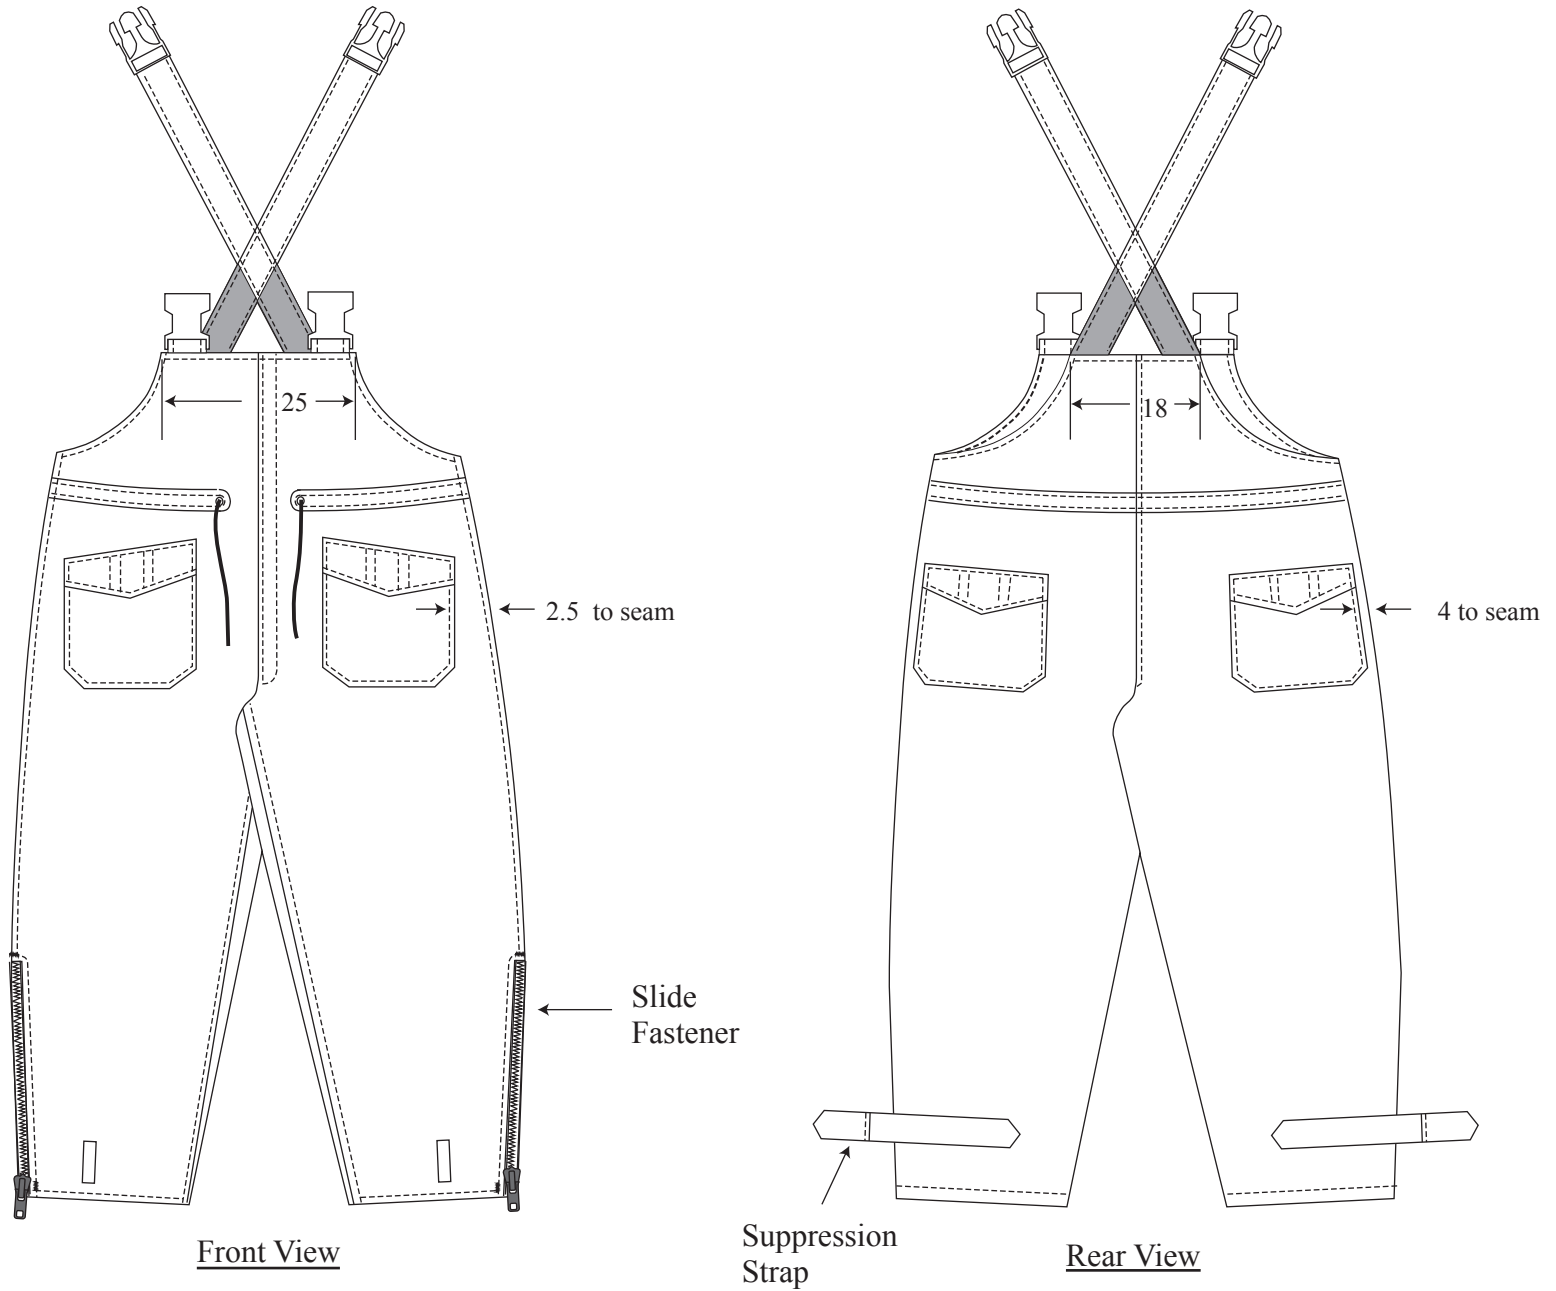

Dwg. 1

Unless otherwise stated all measurements are subject to ± 0.5 cm tolerances.
All Measurements in Centimetres
NOT TO SCALE

Dwg. 2

Fly Opening Detail

Elastic

Side Release Buckle

Suspender Strap Detail
(shown without buckle)

All Measurements in Centimetres

NOT TO SCALE

Dwg. 4

Overall length of
Suppression
Strap 20 cm.

Suppression Strap
and
Slide Fastener Detail
(Outseam)

Section B-B
Leg Slide Fastener Construction

Unless otherwise stated all measurements are subject to ± 0.5 cm tolerances.

All Measurements in Centimetres

NOT TO SCALE