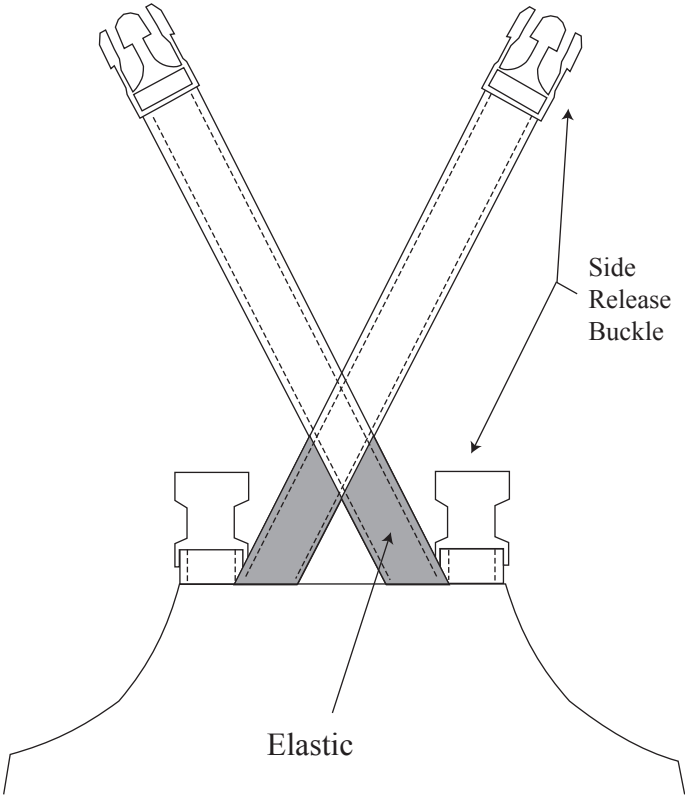

Dwg. 1

Unless otherwise stated all measurements are subject to ± 0.5 cm tolerances.
All Measurements in Centimetres
NOT TO SCALE

Dwg. 2

Fly Opening Detail

Elastic

Side Release Buckle

Suspender Strap Detail
(shown without buckle)

Unless otherwise stated all measurements are subject to ± 0.5 cm tolerances.
All Measurements in Centimetres
NOT TO SCALE

Dwg. 3

Front Pocket

Back Pocket

Unless otherwise stated all measurements are subject to ± 0.5 cm tolerances.

All Measurements in Centimetres

NOT TO SCALE

Dwg. 4

Overall length of
Suppression
Strap 20 cm.

Suppression Strap
and
Slide Fastener Detail
(Outseam)

Section B-B
Leg Slide Fastener Construction

Unless otherwise stated all measurements are subject to ± 0.5 cm tolerances.

All Measurements in Centimetres

NOT TO SCALE