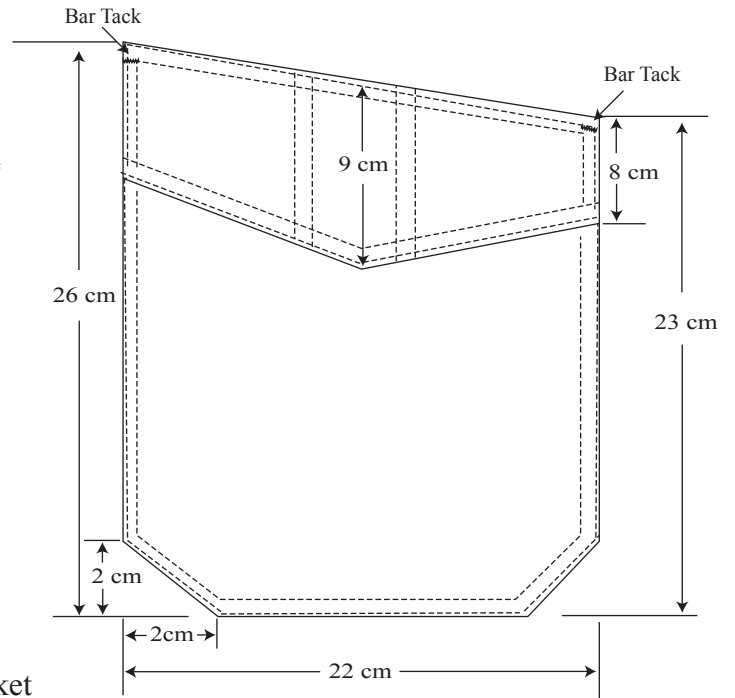

Dwg. 1

Unless otherwise stated all measurements are subject to ± 0.5 cm tolerances.
All Measurements in Centimetres
NOT TO SCALE

Dwg. 2

Fly Opening Detail

Elastic

Side Release Buckle

Suspender Strap Detail
(shown without buckle)

Unless otherwise stated all measurements are subject to ± 0.5 cm tolerances.
All Measurements in Centimetres
NOT TO SCALE

Dwg. 3

Front Pocket

Back Pocket

Unless otherwise stated all measurements are subject to ± 0.5 cm tolerances.

All Measurements in Centimetres

NOT TO SCALE

Dwg. 4

Overall length of
Suppression
Strap 20 cm.

Suppression Strap
and
Slide Fastener Detail
(Outseam)

Section B-B
Leg Slide Fastener Construction

Unless otherwise stated all measurements are subject to ± 0.5 cm tolerances.

All Measurements in Centimetres

NOT TO SCALE