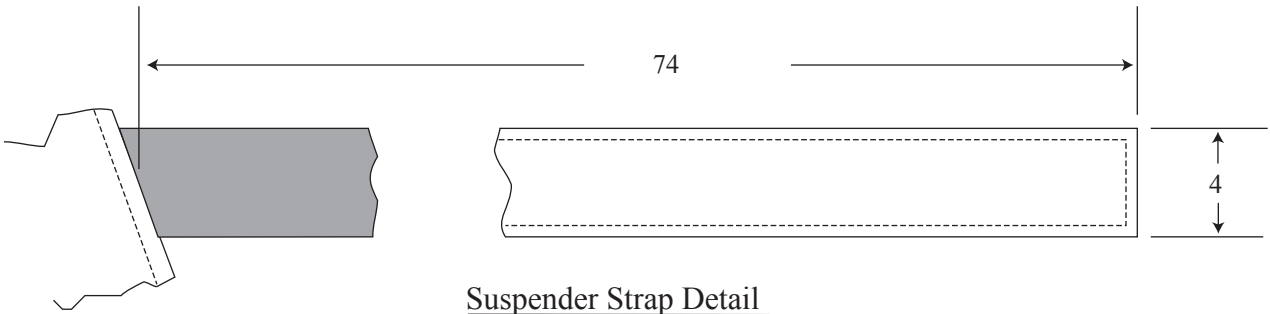

Dwg. 1

Unless otherwise stated all measurements are subject to ± 0.5 cm tolerances.
All Measurements in Centimetres
NOT TO SCALE

Dwg. 2

Fly Opening Detail

Elastic

Side Release Buckle

Suspender Strap Detail
(shown without buckle)

Unless otherwise stated all measurements are subject to ± 0.5 cm tolerances.
All Measurements in Centimetres
NOT TO SCALE

Dwg. 3

Front Pocket

Back Pocket

Unless otherwise stated all measurements are subject to ± 0.5 cm tolerances.

All Measurements in Centimetres

NOT TO SCALE

Dwg. 4

Overall length of
Suppression
Strap 20 cm.

Suppression Strap
and
Slide Fastener Detail
(Outseam)

Section B-B
Leg Slide Fastener Construction

Unless otherwise stated all measurements are subject to ± 0.5 cm tolerances.

All Measurements in Centimetres

NOT TO SCALE