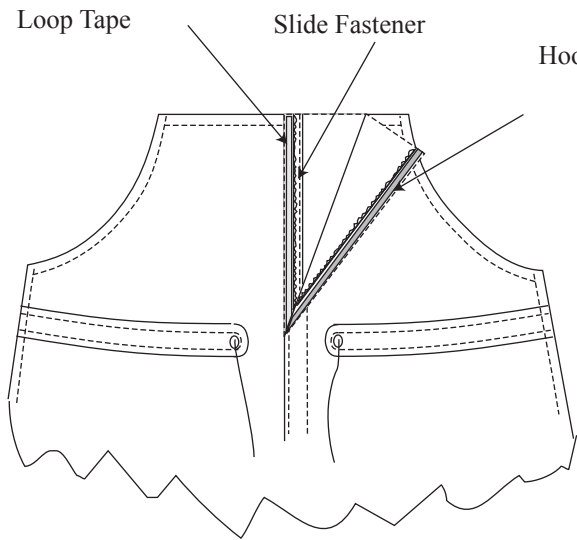

Dwg. 1

Unless otherwise stated all measurements are subject to ± 0.5 cm tolerances.
All Measurements in Centimetres
NOT TO SCALE

Dwg. 2

Fly Opening Detail

Elastic

Side Release Buckle

Suspender Strap Detail
(shown without buckle)

Unless otherwise stated all measurements are subject to ± 0.5 cm tolerances.
All Measurements in Centimetres
NOT TO SCALE

Dwg. 3

Front Pocket

Back Pocket

Unless otherwise stated all measurements are subject to ± 0.5 cm tolerances.

All Measurements in Centimetres

NOT TO SCALE

Dwg. 4

Overall length of
Suppression
Strap 20 cm.

Suppression Strap
and
Slide Fastener Detail
(Outseam)

Section B-B
Leg Slide Fastener Construction

Unless otherwise stated all measurements are subject to ± 0.5 cm tolerances.

All Measurements in Centimetres

NOT TO SCALE