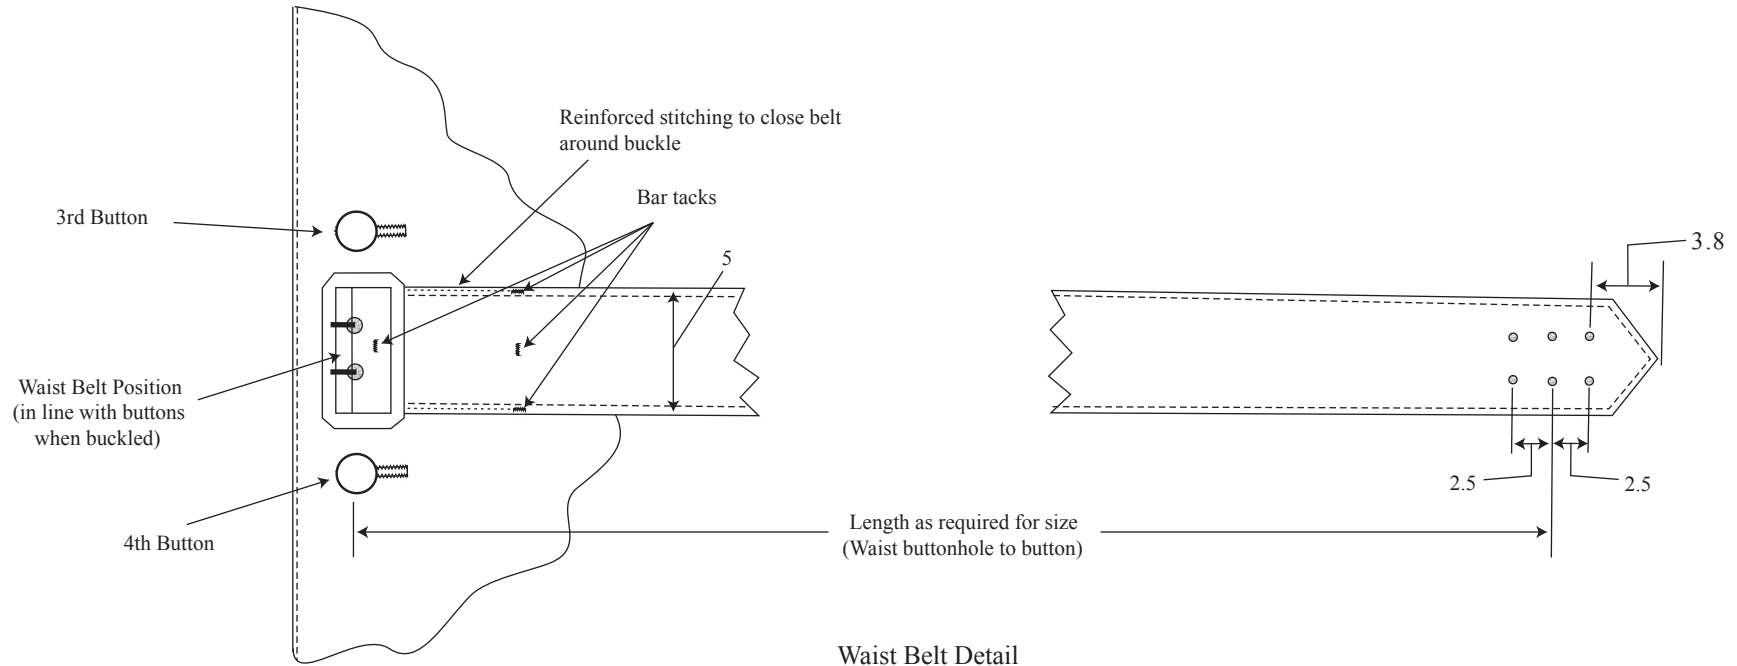

Dwg. 4

Waist Belt Detail

Shoulder Strap Detail

NOT TO SCALE
All measurements in centimeters
± .5cm Tolerance Allowed

Pocket Detail

Drawing # 5

Upper Pocket Detail

UPPER POCKET MALE				
SIZE	A	B	C	D
34 S - 36 S	15	16.5	12.5	13
38 S - 42 S	15	16.5	14.5	15
44 S - 52 S	15	16.5	16	16.5
34 R - 36 R	16	17.5	12.5	13
38 R - 42 R	16	17.5	14.5	15
44 R - 52 R	16	17.5	16	16.5
34 T - 36 T	17	18.5	12.5	13
38 T - 42 T	17	18.5	14.5	15
42 T - 52 T	17	18.5	16	16.5