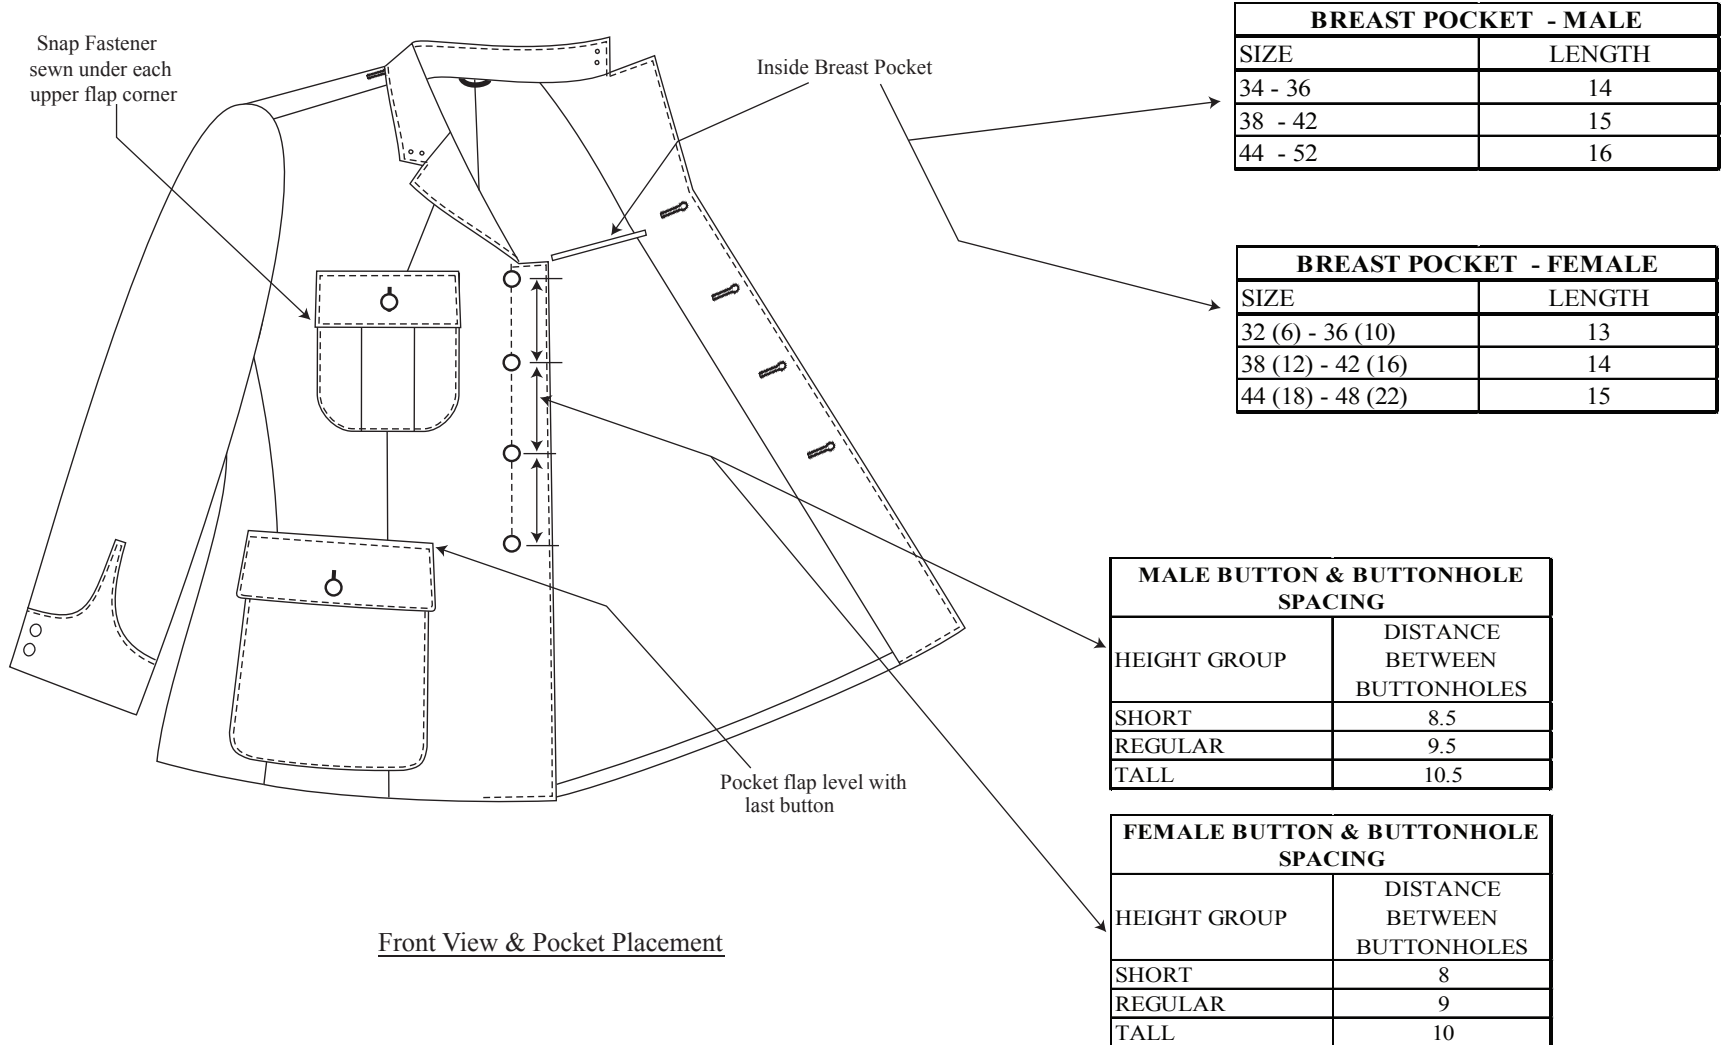

JACKET, BLUE, ALL RANKS, MALE & FEMALE

G.S.1045-358

Dwg. 1

Front View & Pocket Placement

NOT TO SCALE
 All measurements in centimeters
 ± .5cm Tolerance Allowed

Dwg. 2

Back View

Cuff Placement Detail

LOWER POCKET FEMALE						
SIZE	E	F	G	H	J	K
32 (6) S - 36 (10) S	18	17	21	19	21	19
38 (12) S - 42 (16) S	18	19	21	21	23	21
44 (18) S - 48 (22) S	18	21	21	23	25	23
32 (6) R - 36 (10) R	19.5	17	22.5	19	21	19
38 (12) R - 42 (16) R	19.5	19	22.5	21	23	21
44 (18) R - 48 (22) R	19.5	21	22.5	23	25	23
32 (6) T - 36 (10) T	21	17	24	19	21	19
38 (12) T - 42 (16) T	21	19	24	21	23	21
44 (18) T - 48 (22) T	21	21	24	23	25	23

NOT TO SCALE

All measurements in centimeters

± .5cm Tolerance Allowed

DRAWING # 7

MEASUREMENT LOCATIONS

Front

Back

All Measurements in Centimeters
NOT TO SCALE

JACKET, BLUE, ALL RANKS, MALE & FEMALE

Drawing # 8

Collar Template & Punch Hole Guide
for Collar Badge Location

NOT TO SCALE
All measurements in centimeters