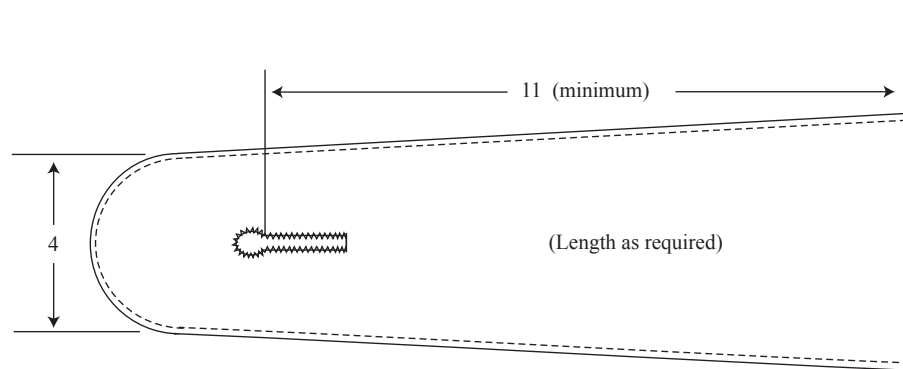

JACKET, BLUE, ALL RANKS, MALE & FEMALE

G.S.1045-358

Dwg. 1

Front View & Pocket Placement

NOT TO SCALE
 All measurements in centimeters
 ± .5cm Tolerance Allowed

Dwg. 2

Back View

Cuff Placement Detail

NOT TO SCALE

All measurements in centimeters

± .5cm Tolerance Allowed

Dwg. 3

Pocket Placement

NOT TO SCALE

All measurements in centimeters

± .5cm Tolerance Allowed

Dwg. 4

Waist Belt Detail

Shoulder Strap Detail

NOT TO SCALE
All measurements in centimeters
± .5cm Tolerance Allowed

Pocket Detail

Drawing # 5

Upper Pocket Detail

UPPER POCKET MALE				
SIZE	A	B	C	D
34 S - 36 S	15	16.5	12.5	13
38 S - 42 S	15	16.5	14.5	15
44 S - 52 S	15	16.5	16	16.5
34 R - 36 R	16	17.5	12.5	13
38 R - 42 R	16	17.5	14.5	15
44 R - 52 R	16	17.5	16	16.5
34 T - 36 T	17	18.5	12.5	13
38 T - 42 T	17	18.5	14.5	15
42 T - 52 T	17	18.5	16	16.5