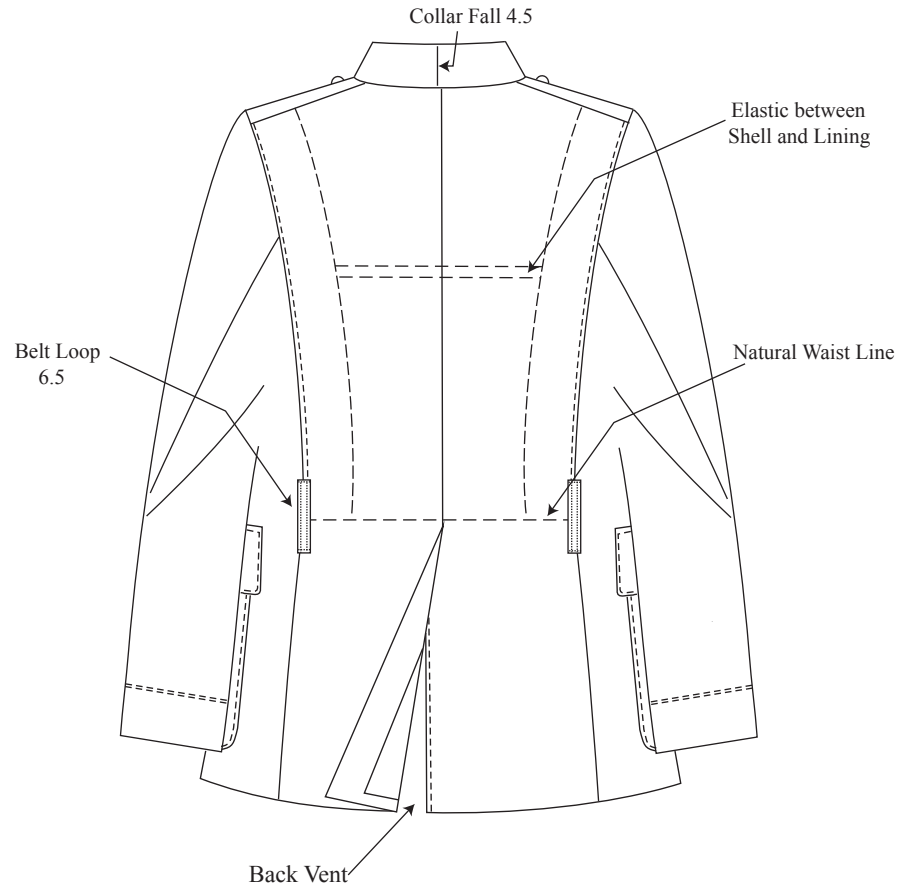

JACKET, BLUE, ALL RANKS, MALE & FEMALE

G.S.1045-358

Dwg. 1

Front View & Pocket Placement

NOT TO SCALE
 All measurements in centimeters
 ± .5cm Tolerance Allowed

Dwg. 2

Back View

Cuff Placement Detail