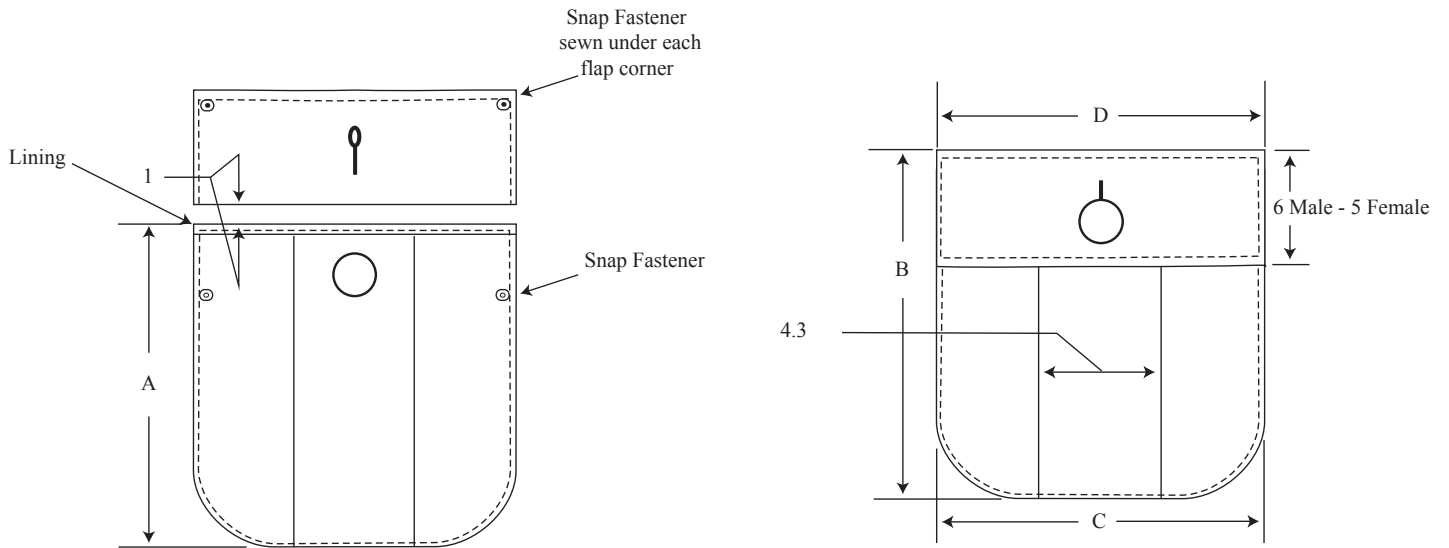

Dwg. 4

Waist Belt Detail

Shoulder Strap Detail

NOT TO SCALE
All measurements in centimeters
± .5cm Tolerance Allowed

Pocket Detail

Drawing # 5

Upper Pocket Detail

UPPER POCKET MALE				
SIZE	A	B	C	D
34 S - 36 S	15	16.5	12.5	13
38 S - 42 S	15	16.5	14.5	15
44 S - 52 S	15	16.5	16	16.5
34 R - 36 R	16	17.5	12.5	13
38 R - 42 R	16	17.5	14.5	15
44 R - 52 R	16	17.5	16	16.5
34 T - 36 T	17	18.5	12.5	13
38 T - 42 T	17	18.5	14.5	15
42 T - 52 T	17	18.5	16	16.5

UPPER POCKET FEMALE				
SIZE	A	B	C	D
32 (6) S - 36 (10) S	13	14.5	11.5	12
38 (12) S - 42 (16) S	13	14.5	12.5	13
44 (18) S - 48 (22) S	13	14.5	13.5	14
32 (6) R - 36 (10) R	14.5	16	11.5	12
38 (12) R - 42 (16) R	14.5	16	12.5	13
44 (18) R - 48 (22) R	14.5	16	13.5	14
32 (6) T - 36 (10) T	16	17.5	11.5	12
38 (12) T - 42 (16) T	16	17.5	12.5	13
44 (18) T - 48 (22) T	16	17.5	13.5	14