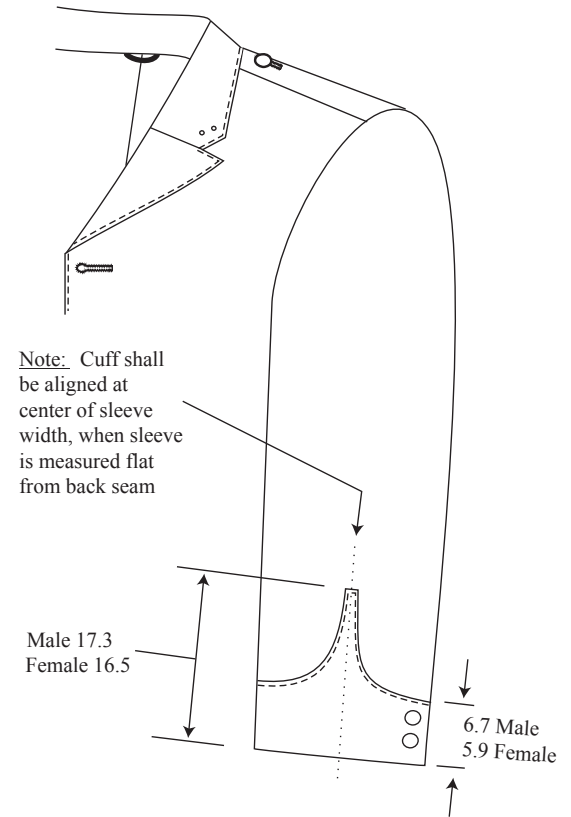

JACKET, BLUE, ALL RANKS, MALE & FEMALE

G.S.1045-358

Dwg. 1

Front View & Pocket Placement

NOT TO SCALE
 All measurements in centimeters
 ± .5cm Tolerance Allowed

Dwg. 2

Back View

Cuff Placement Detail

NOT TO SCALE

All measurements in centimeters

± .5cm Tolerance Allowed

Dwg. 3

Pocket Placement

NOT TO SCALE

All measurements in centimeters

± .5cm Tolerance Allowed

Dwg. 4

Waist Belt Detail

Shoulder Strap Detail

NOT TO SCALE
All measurements in centimeters
± .5cm Tolerance Allowed

Pocket Detail

Drawing # 5

Upper Pocket Detail

UPPER POCKET MALE				
SIZE	A	B	C	D
34 S - 36 S	15	16.5	12.5	13
38 S - 42 S	15	16.5	14.5	15
44 S - 52 S	15	16.5	16	16.5
34 R - 36 R	16	17.5	12.5	13
38 R - 42 R	16	17.5	14.5	15
44 R - 52 R	16	17.5	16	16.5
34 T - 36 T	17	18.5	12.5	13
38 T - 42 T	17	18.5	14.5	15
42 T - 52 T	17	18.5	16	16.5

NOT TO SCALE

All measurements in centimeters

± .5cm Tolerance Allowed

DRAWING # 7

MEASUREMENT LOCATIONS

Front

Back

All Measurements in Centimeters
NOT TO SCALE