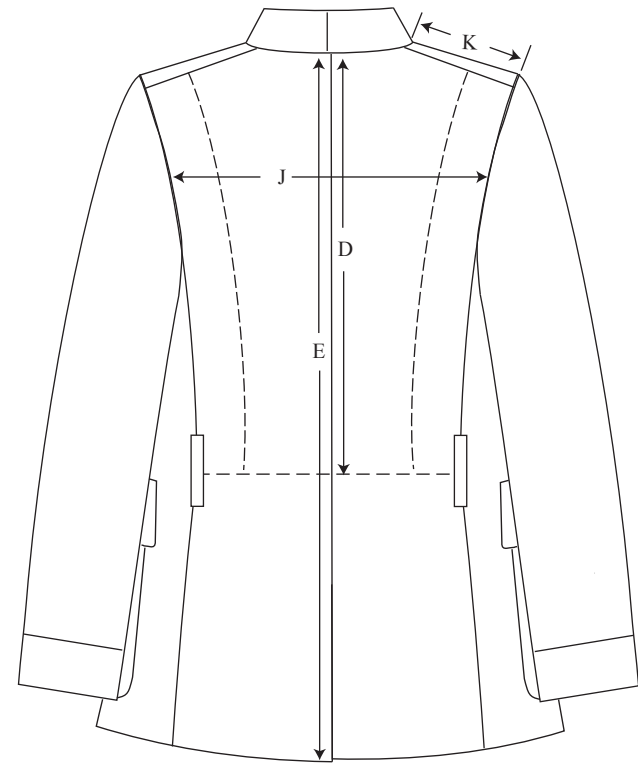

LOWER POCKET FEMALE						
SIZE	E	F	G	H	J	K
32 (6) S - 36 (10) S	18	17	21	19	21	19
38 (12) S - 42 (16) S	18	19	21	21	23	21
44 (18) S - 48 (22) S	18	21	21	23	25	23
32 (6) R - 36 (10) R	19.5	17	22.5	19	21	19
38 (12) R - 42 (16) R	19.5	19	22.5	21	23	21
44 (18) R - 48 (22) R	19.5	21	22.5	23	25	23
32 (6) T - 36 (10) T	21	17	24	19	21	19
38 (12) T - 42 (16) T	21	19	24	21	23	21
44 (18) T - 48 (22) T	21	21	24	23	25	23

NOT TO SCALE

All measurements in centimeters

± .5cm Tolerance Allowed

DRAWING # 7

MEASUREMENT LOCATIONS

Front

Back

All Measurements in Centimeters
NOT TO SCALE

JACKET, BLUE, ALL RANKS, MALE & FEMALE

Drawing # 8

Collar Template & Punch Hole Guide
for Collar Badge Location

NOT TO SCALE
All measurements in centimeters