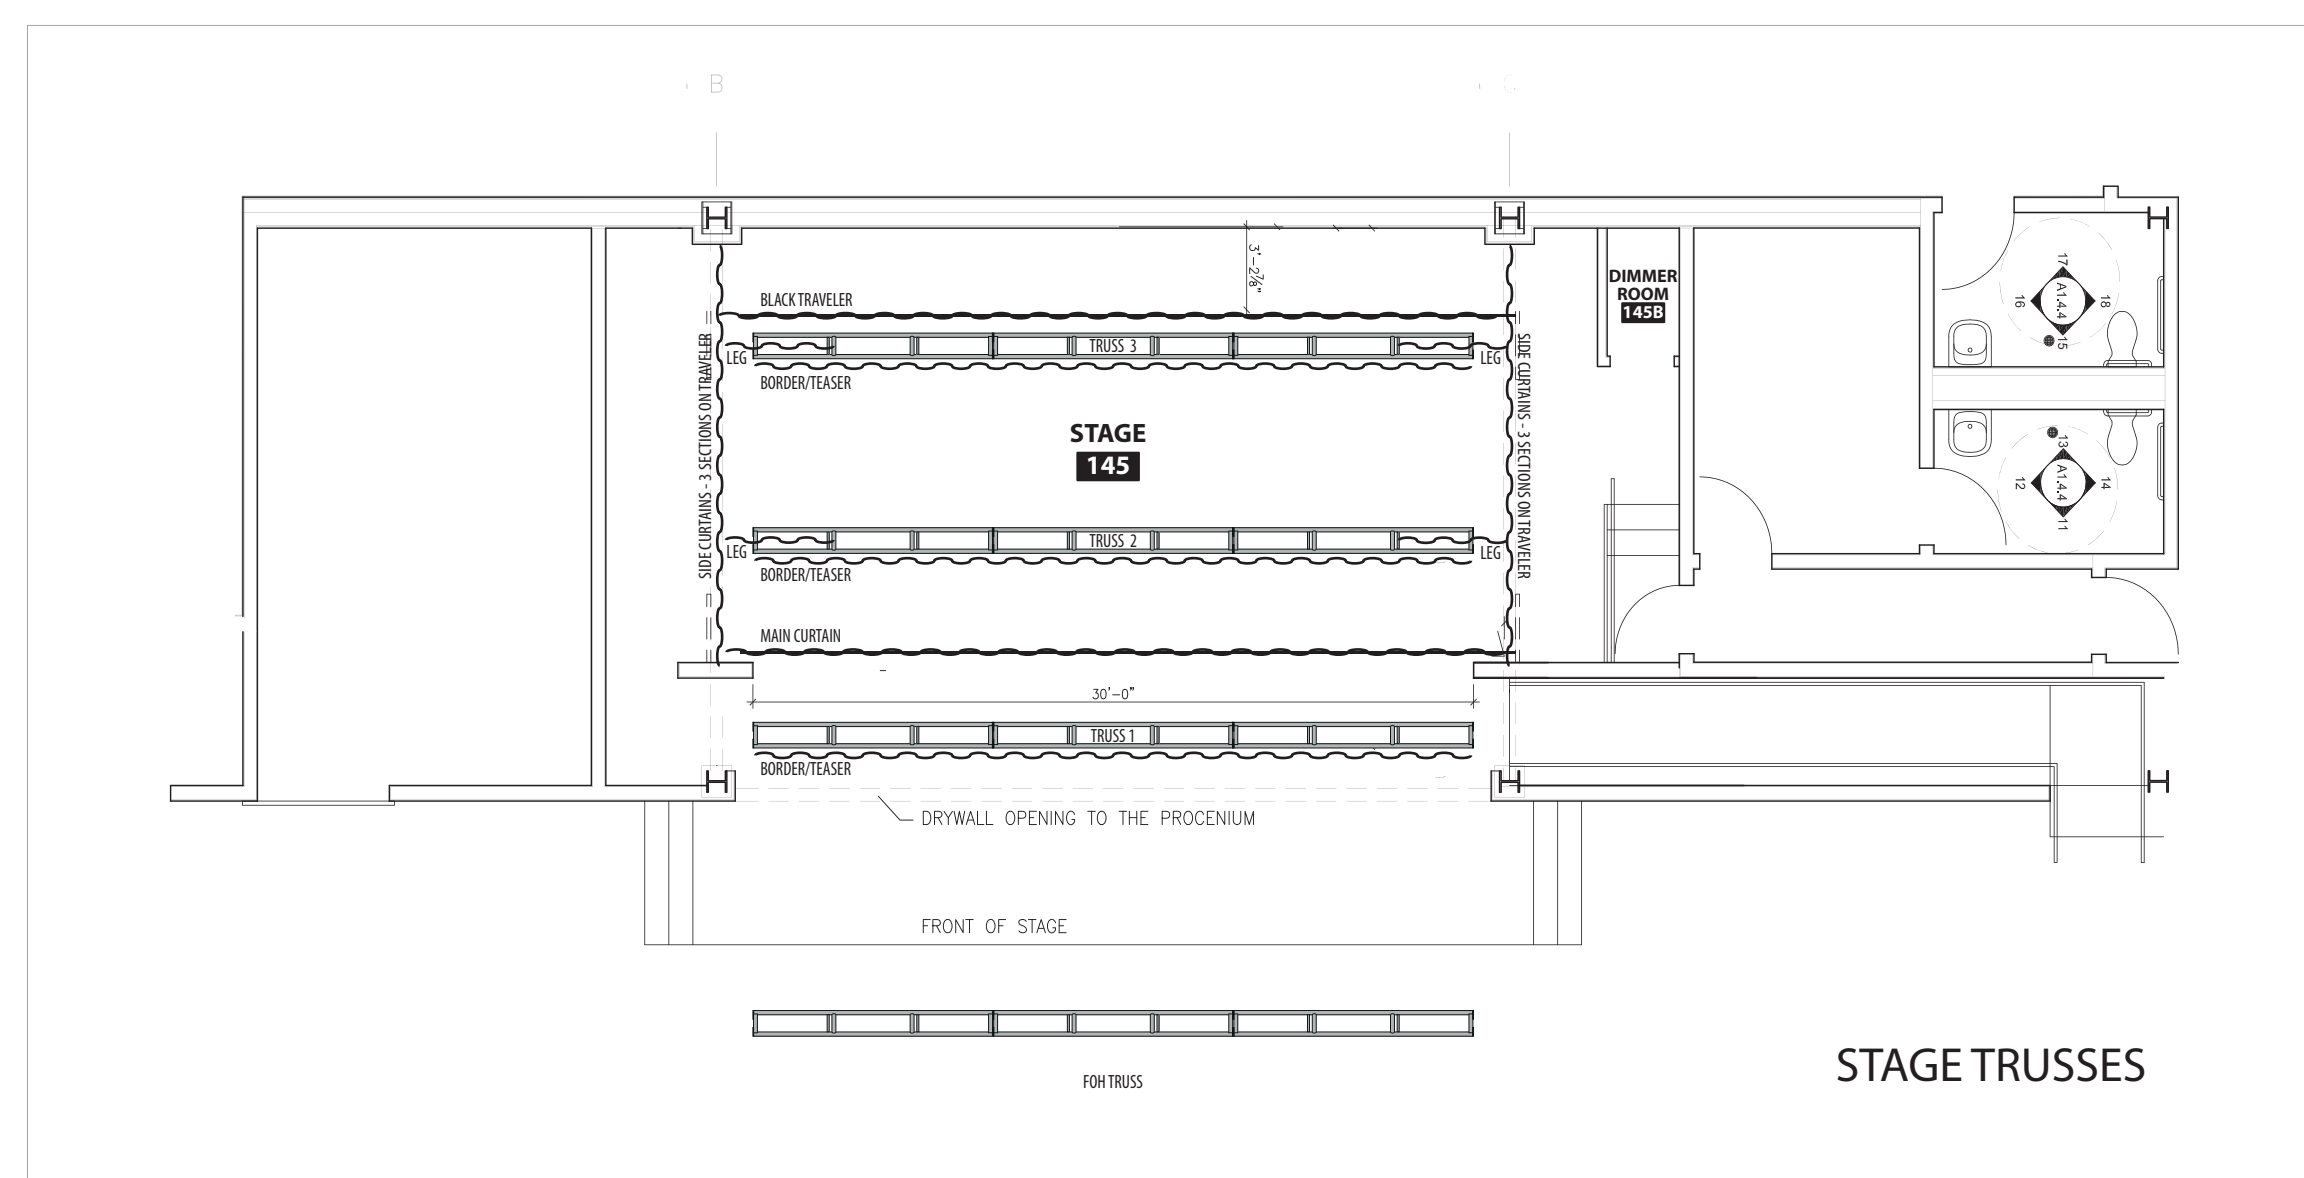

- KEY**
- GRID CIRCUIT
 - ⊕ WALL CIRCUIT
 - C-00 CIRCUIT LABEL
 - ◻ C-00 CIRCUIT ELTS
 - ▲ WALL DATA HUB
 - △ GRID DATA HUB
 - ⊥ WALL CONTROL STATION

**LIGHTING PERMANENT CIRCUITS
DATA HUBS LAYOUT - LEVEL 100**
scale 1/8" = 1'-0"