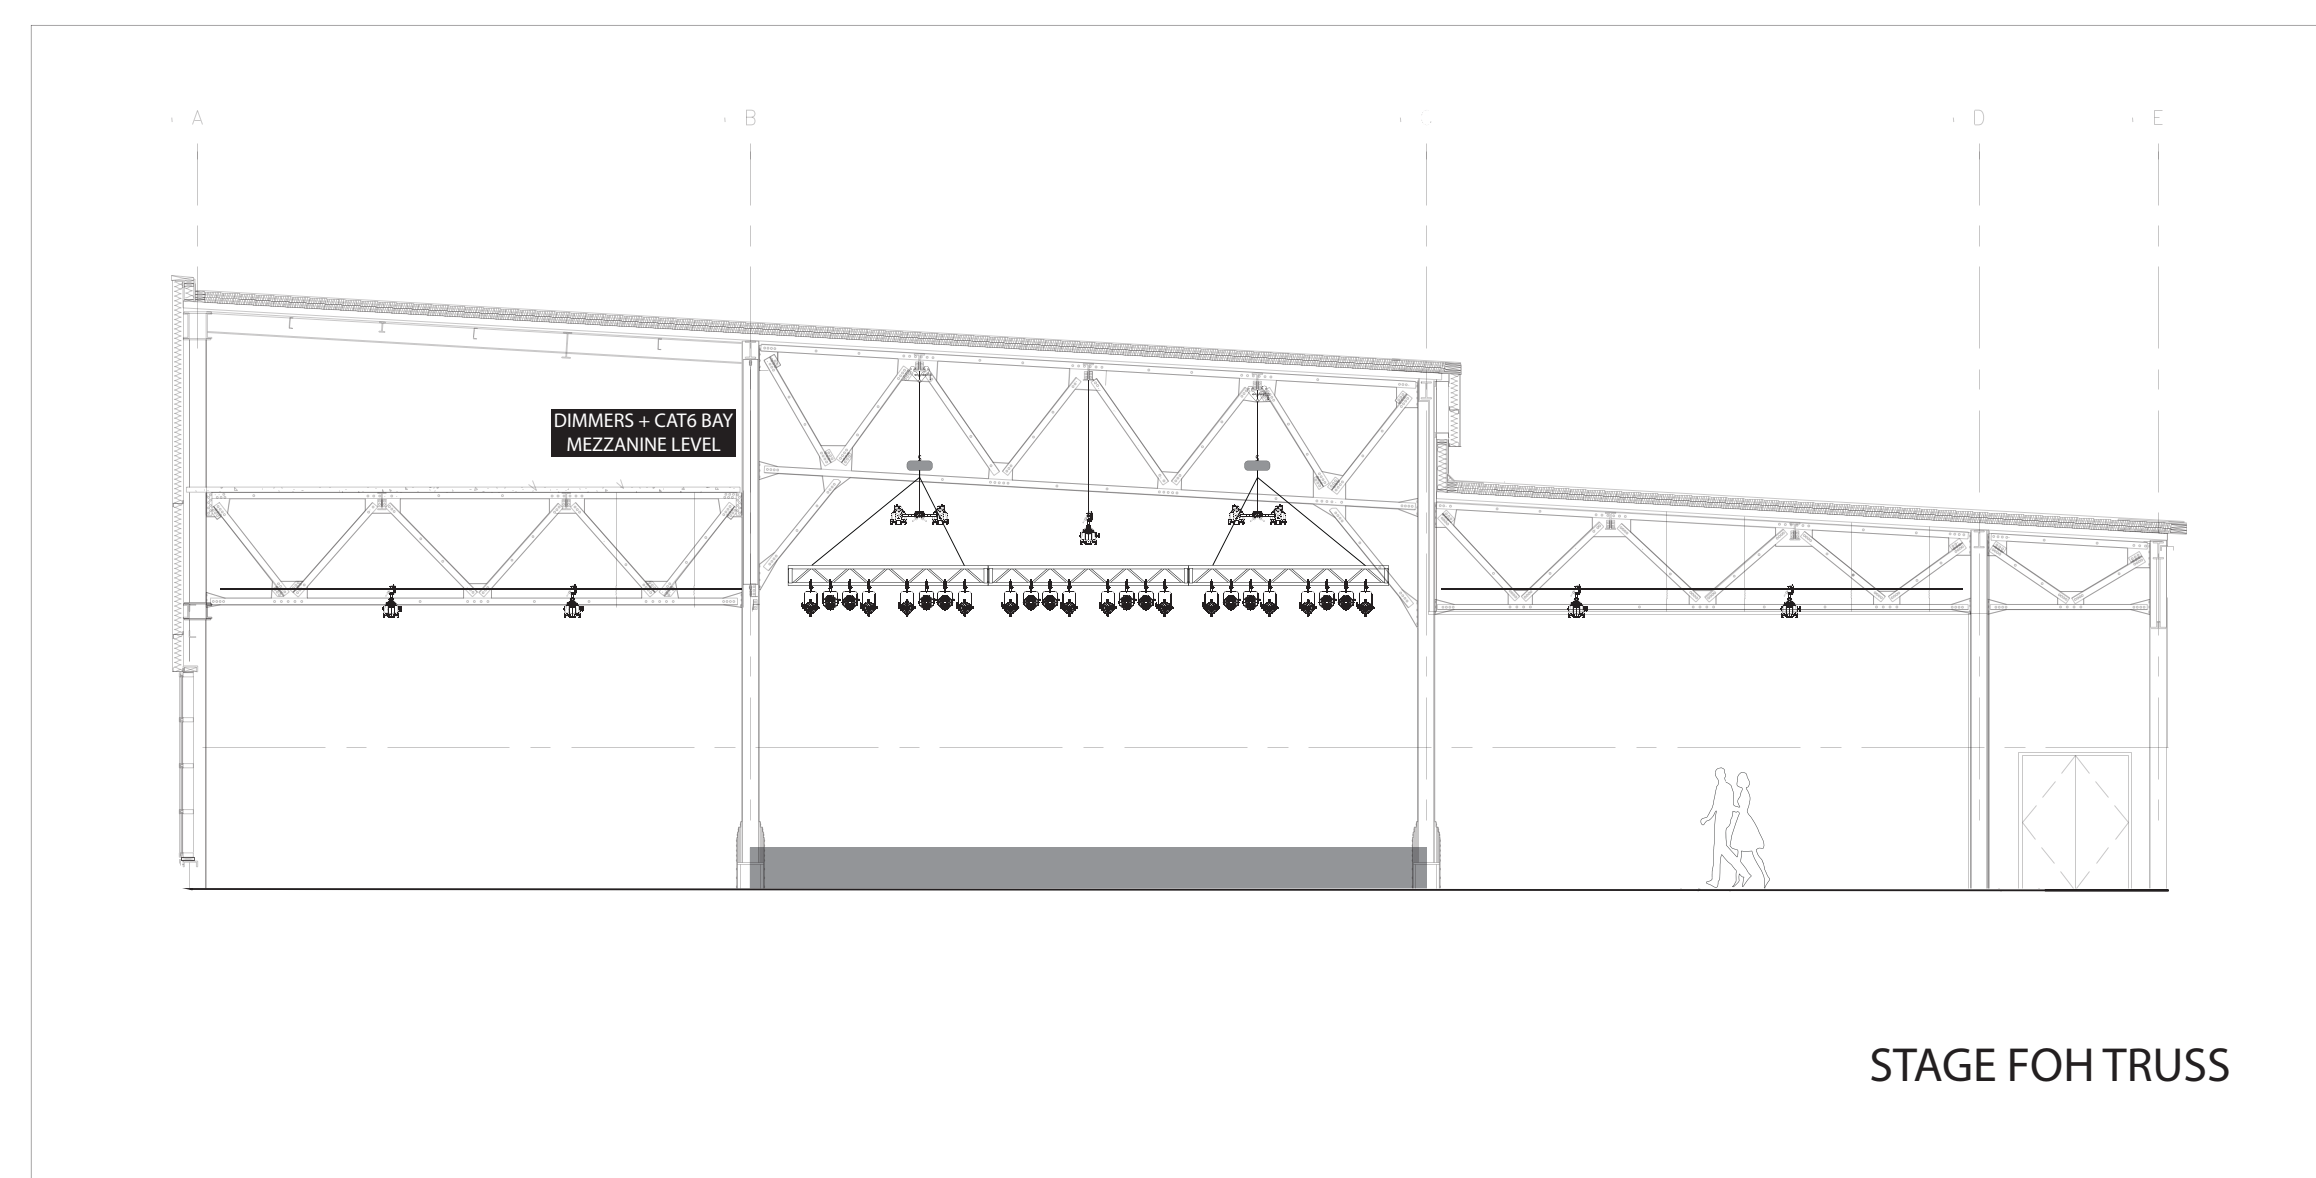

- KEY**
- GRID CIRCUIT
 - ⊕ WALL CIRCUIT
 - C-00 CIRCUIT LABEL
 - ◻ C-00 CIRCUIT ELTS
 - ▲ WALL DATA HUB
 - △ GRID DATA HUB
 - ⊥ WALL CONTROL STATION

**LIGHTING PERMANENT CIRCUITS
DATA HUBS LAYOUT - LEVEL 100**
scale 1/8" = 1'-0"