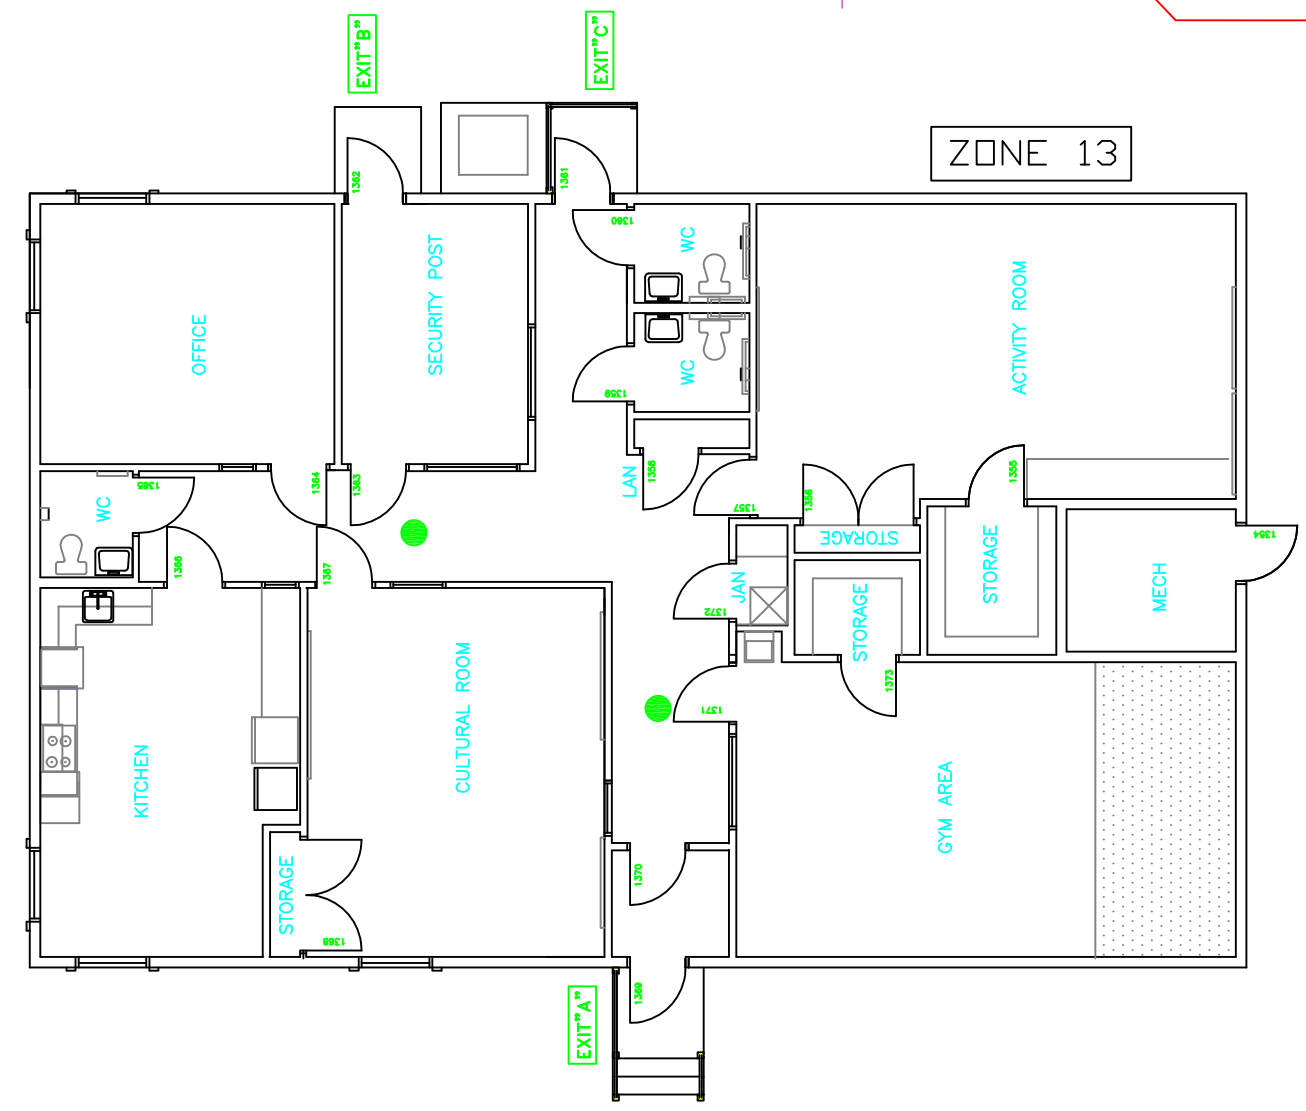

B-10

ZONE 13

PAGING ZONE LAYOUT

LEGEND

- - SPEAKER
- - PA DISABLE
- ◆ - PCP
- ▲ - SCP

INSTITUTION
 SASKATCHEWAN PENITENTIARY
 & RIVERBEND
 PRINCE ALBERT, SK

DESCRIPTION
 SECURITY POST-CULTURAL RM
 BUILDING B-10

SCALE
 N.T.S.

LAST UPDATE
 JULY 29 2009

DRAWN BY: B. BOHACH