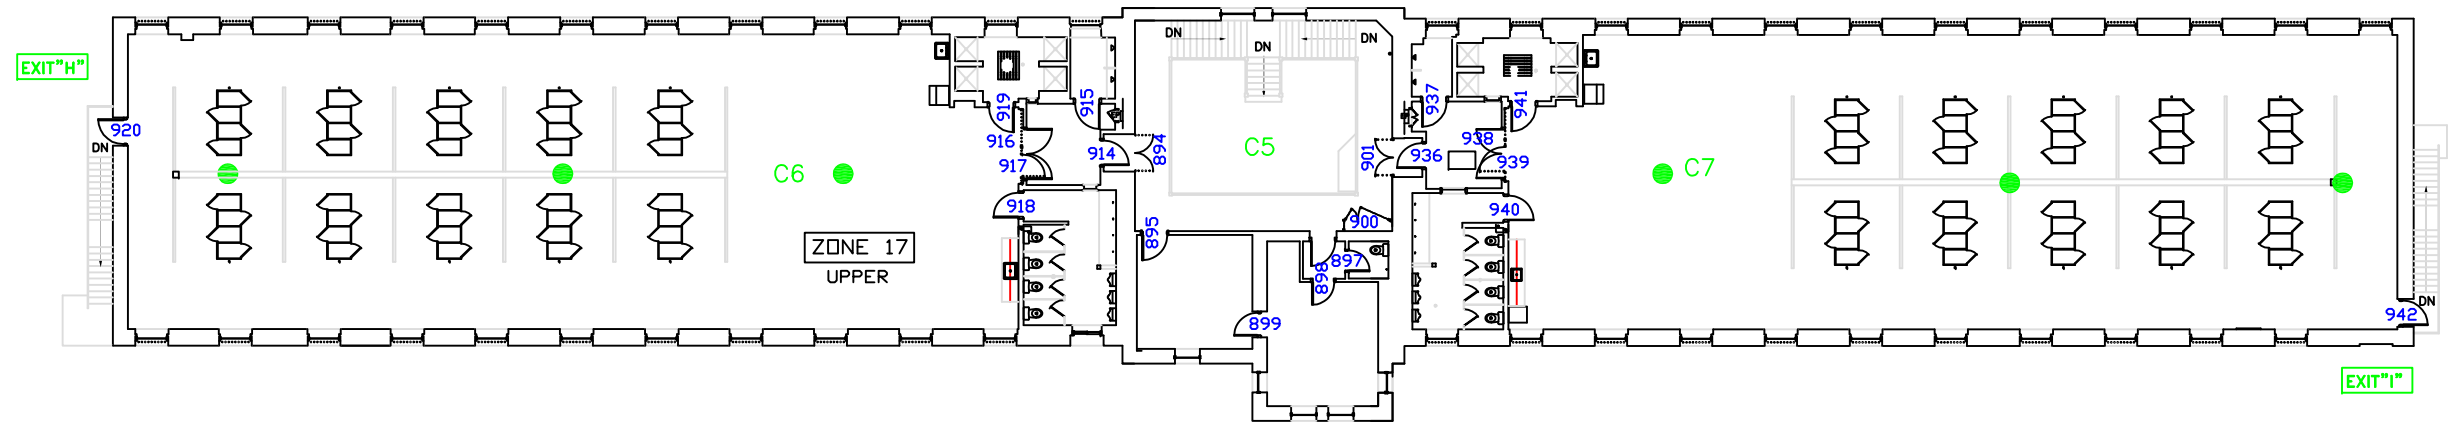

PAGING ZONE LAYOUT

LEGEND

- - SPEAKER
- - PA DISABLE
- ◆ - PCP
- ▲ - SCP

INSTITUTION
 SASKATCHEWAN PENITENTIARY
 & RIVERBEND
 PRINCE ALBERT, SK

DESCRIPTION
 C5-C7 UPPER

SCALE
 N.T.S.

LAST UPDATE
 JULY 29 2009

DRAWN BY: B. BOHACH