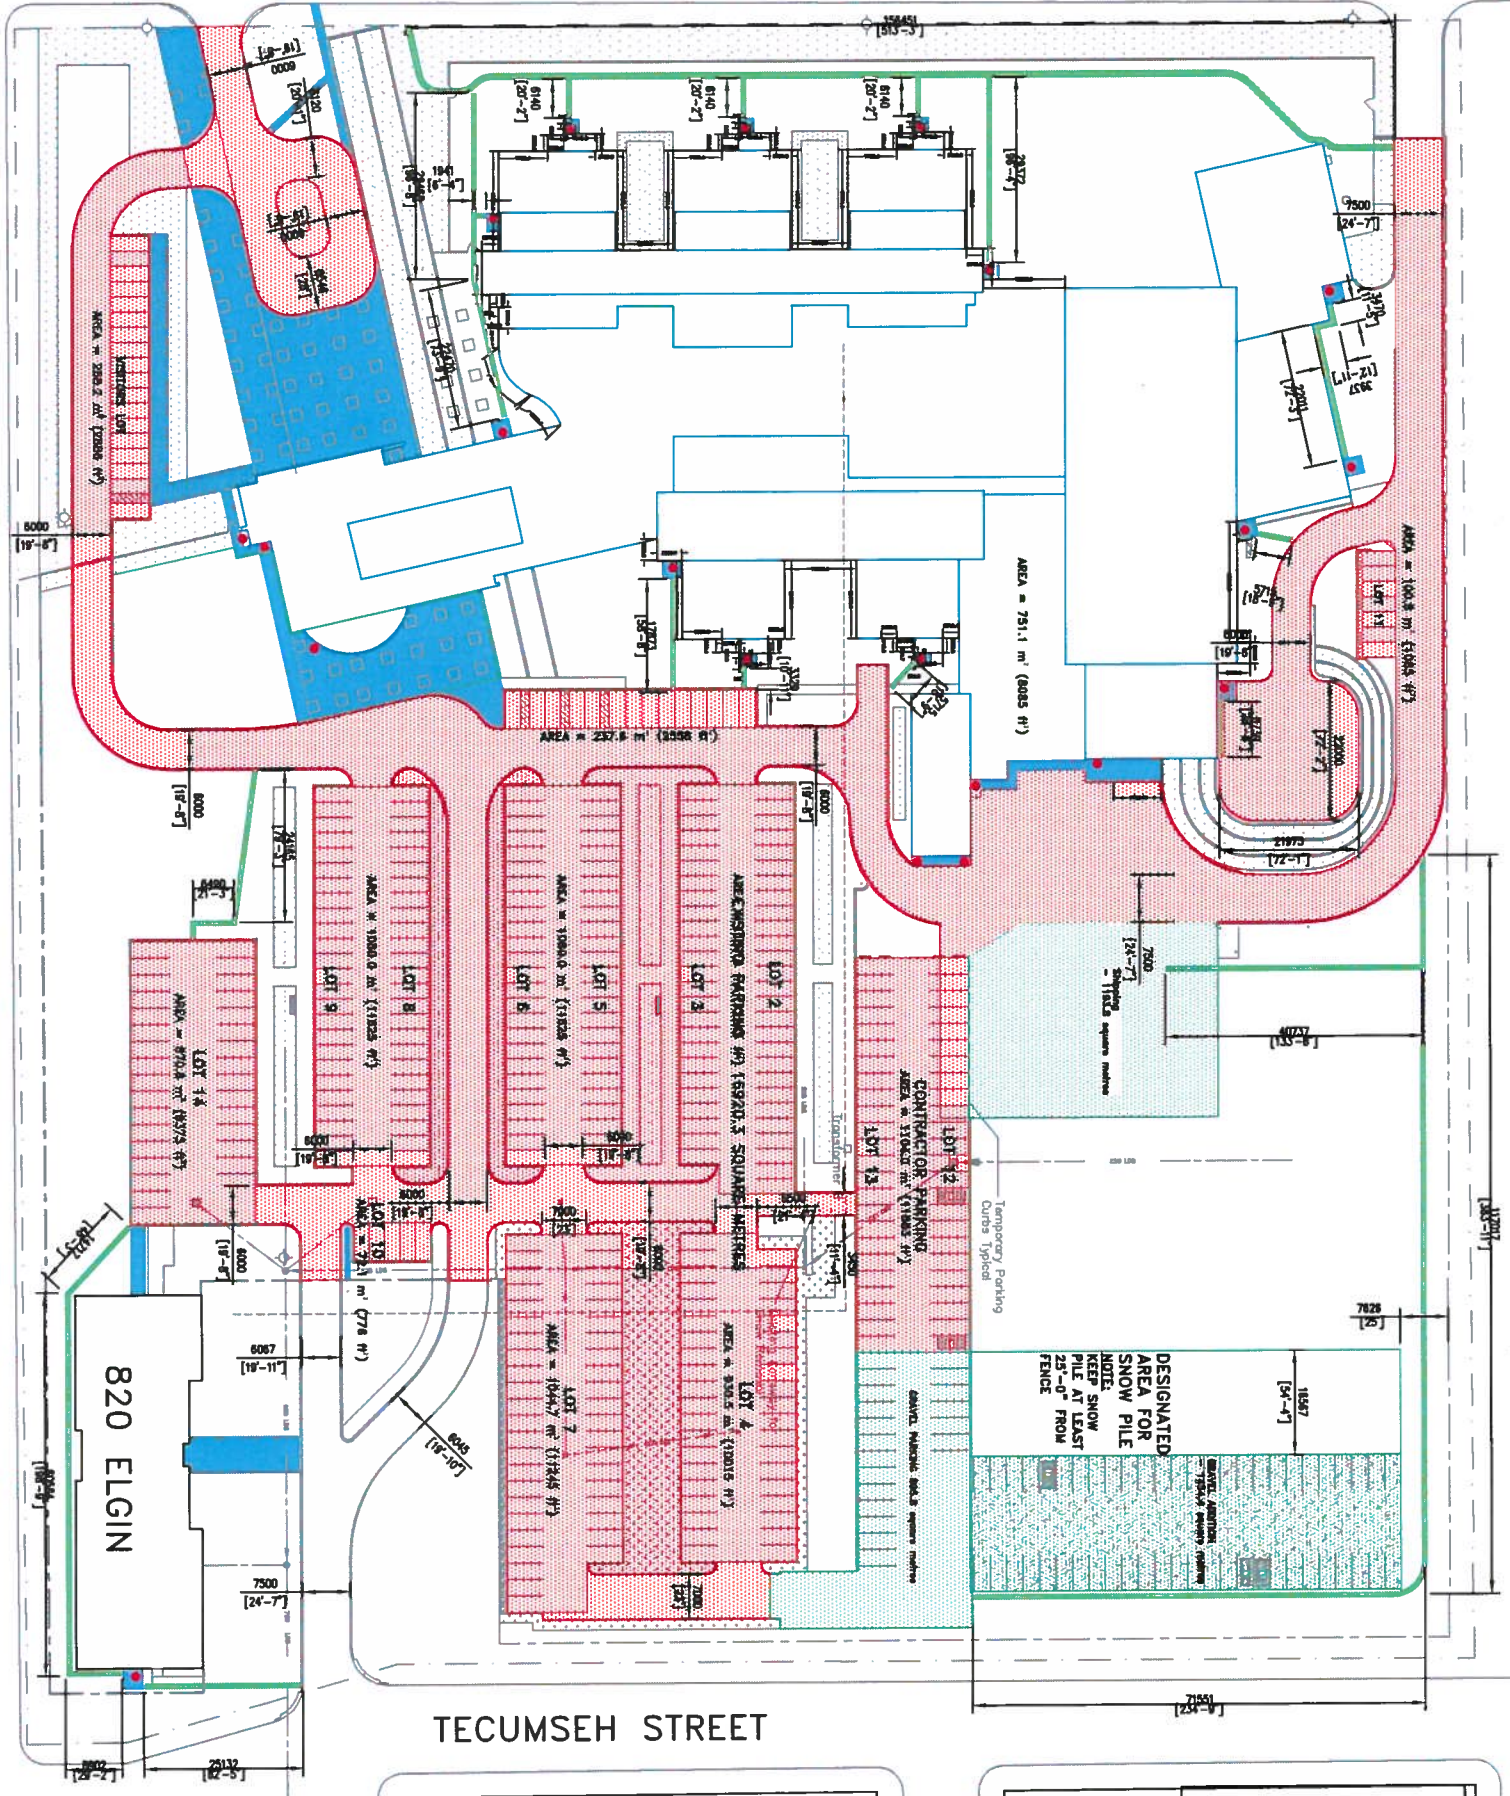

PACIFIC AVE.

ROSS AVE.

ELGIN AVE.

ARLINGTON STREET

PACIFIC AVE.

ROSS AVE.

ELGIN AVE.

TECUMSEH STREET

M SITE LAYOUT PLAN SCALE 1:1000

WILLIAM AVENUE

July 19/2012

REITTA STREET

LOGAN AVENUE

HENRY AVENUE

OWEN STREET