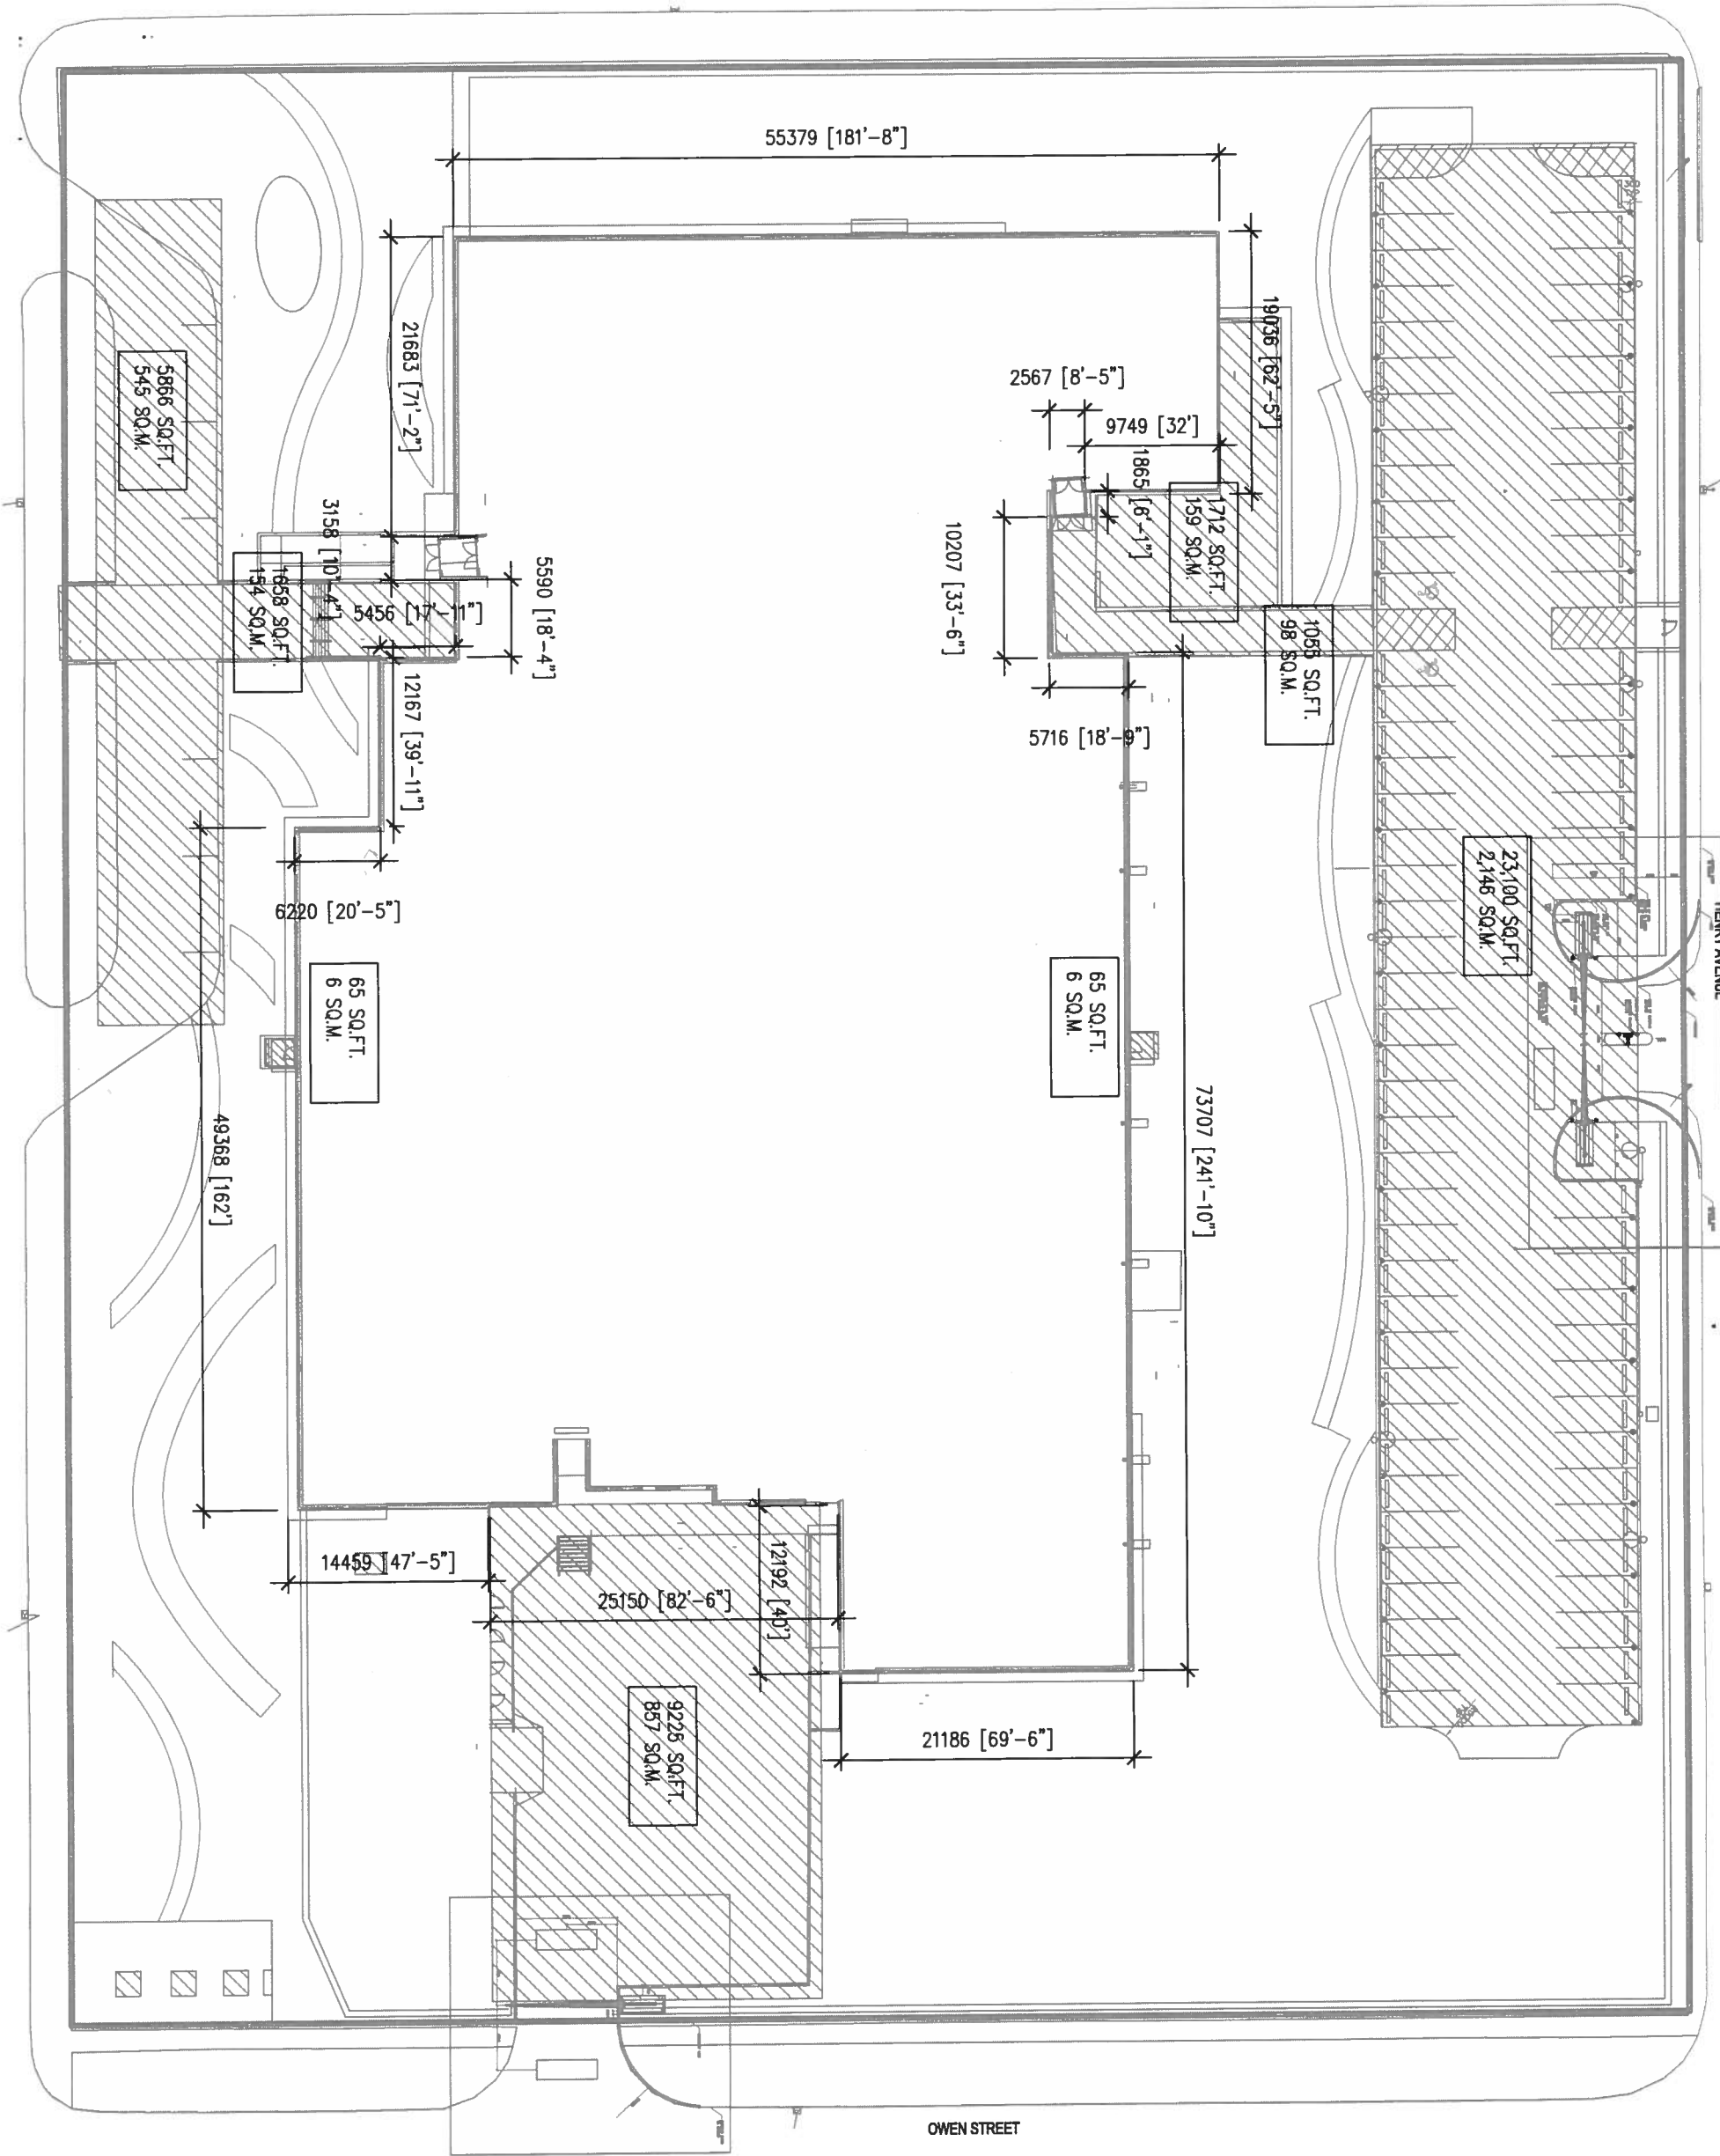

PACIFIC AVE.

ROSS AVE.

ELGIN AVE.

ARLINGTON STREET

PACIFIC AVE.

ROSS AVE.

ELGIN AVE.

TECUMSEH STREET

M SITE LAYOUT PLAN SCALE 1:1000

WILLIAM AVENUE

July 19/2012

REITTA STREET

LOGAN AVENUE

HENRY AVENUE

OWEN STREET