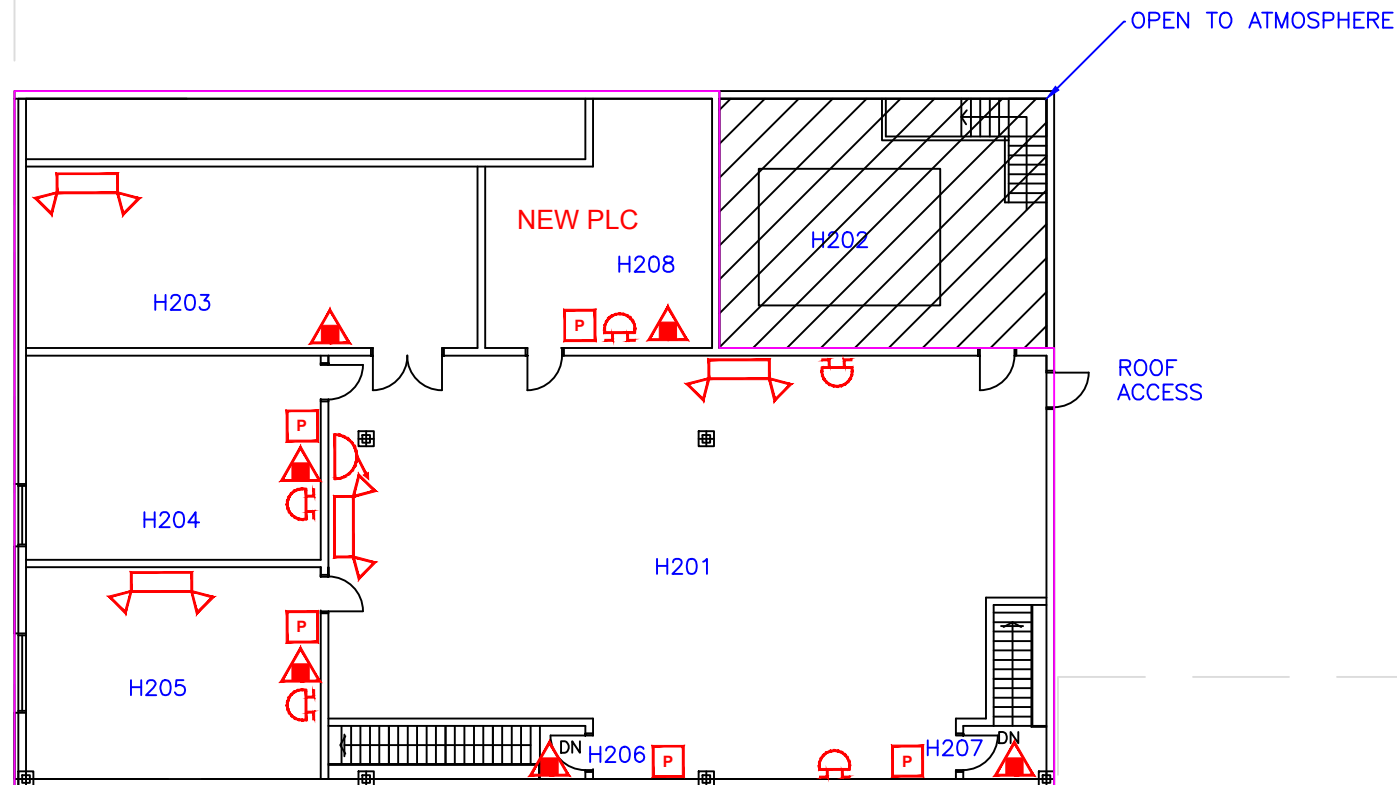

BOILER ROOM (H) ROOM LEGEND

- H201 PLANT ROOM
- H202 COOLING TOWER
- H203 MAIN SWITCH ROOM
- H204 GENERATOR #1
- H205 GENERATOR #2
- H208 COMMUNICATIONS

SEGREGATION UNIT 13A (K) ROOM I

PLC LOCATION  
H ELECTRICAL  
ROOM H208

G208 (CLEAR HEIGHT 2300)	G209 (CLEAR HEIGHT 2300)	G210 (CLEAR HEIGHT 2300)	G211 (CLEAR HEIGHT 2300)
--------------------------------	--------------------------------	--------------------------------	--------------------------------

INSTITUTION  
**GRANDE CACHE  
INSTITUTION,  
Grande Cache AB**

TAG # **532-06** BUILDING # **A02-H**

BUILDING NAME  
**BOILER ROOM**

FLOOR **2ND**  
AREA **447.20 SQ.M**  
SCALE **1:200**

DATE SIGNED:  
APPROVED BY: