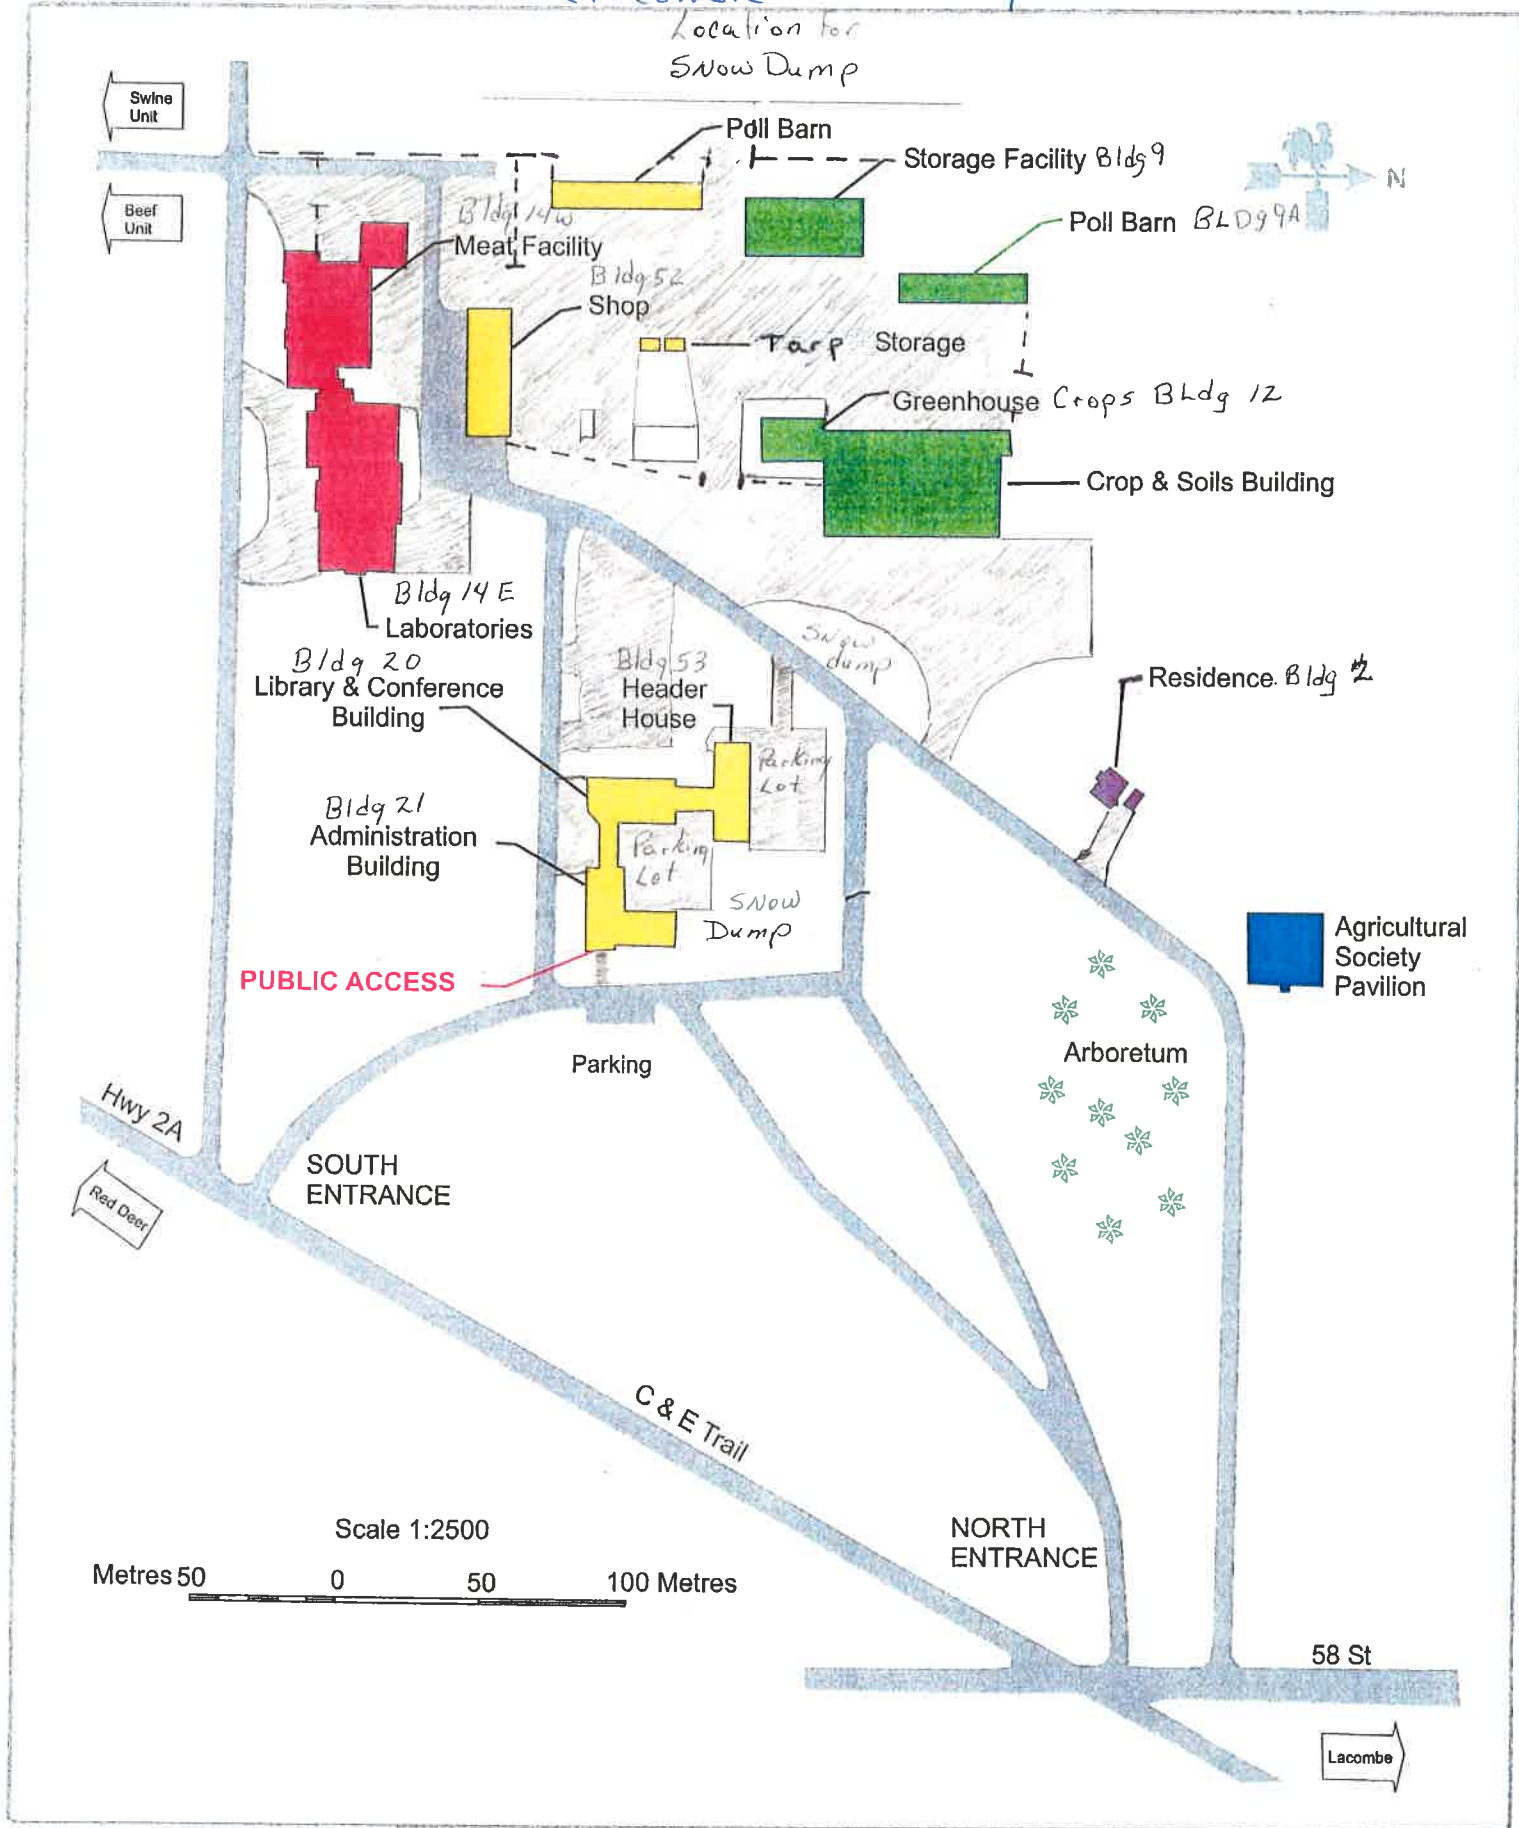

Lacombe Research Centre site map

Location for
SNOW Dump

Scale 1:2500

Metres 50 0 50 100 Metres

58 St

Lacombe