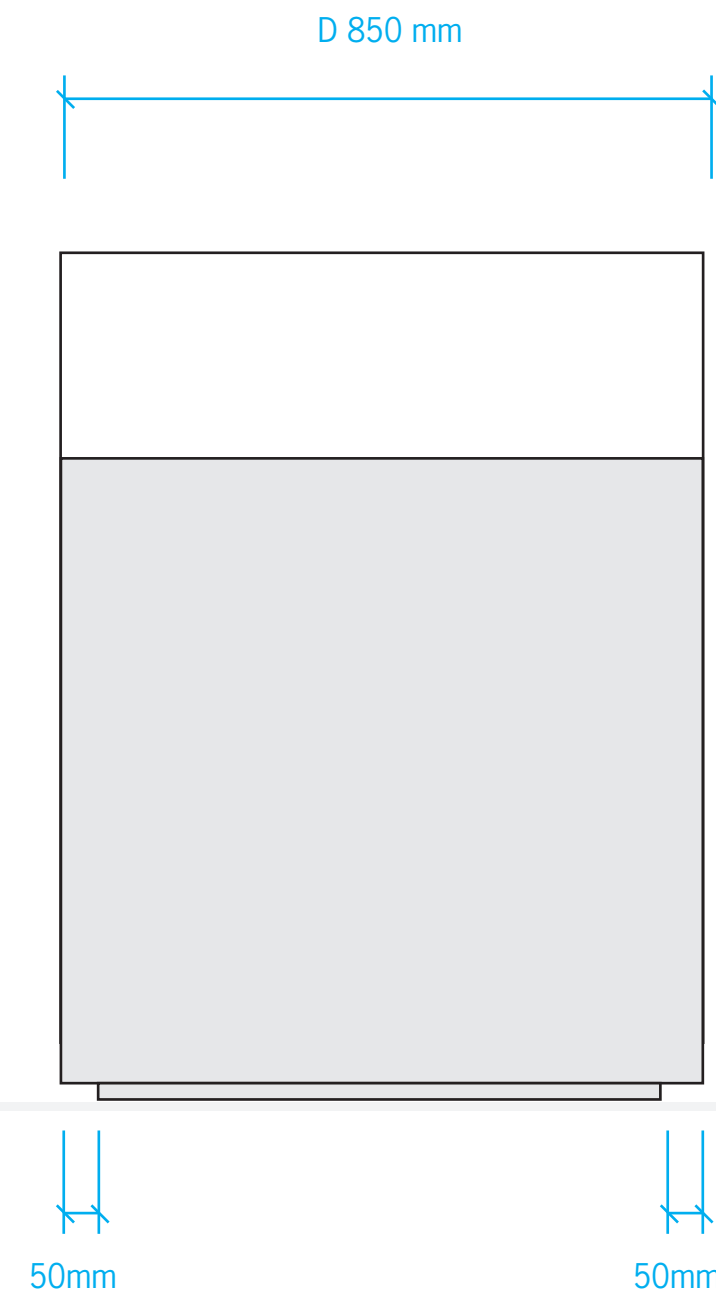

## DETAILS

CASE TYPE  
Display Case  
with Door Opening

DIMENSIONS  
Height: 2500 mm  
Width: 1000 mm  
Depth: 1000 mm

DISPLAY SURFACE HEIGHT  
850 mm

ACCESSIBILITY  
Hinged Door

FINISH  
Matte Powder Coated Steel

# 1400 mm x 850 mm Table Display Case

**DRAFT**

Front Elevation

Side Elevation

## DETAILS

CASE TYPE  
Open "U-shape" Base  
Table Display Case

DIMENSIONS  
Height: 1125 mm  
Width: 1400 mm  
Depth: 850 mm

DISPLAY SURFACE HEIGHT  
850 mm

ACCESSIBILITY  
Hinge along width

FINISH  
Matte Powder Coated Steel

## DETAILS

CASE TYPE  
Open "U-shape" Base  
Table Display Case

DIMENSIONS  
Height: 1125 mm  
Width: 1800 mm  
Depth: 1000 mm

DISPLAY SURFACE HEIGHT  
850 mm

ACCESSIBILITY  
Hinge along width

FINISH  
Matte Powder Coated Steel