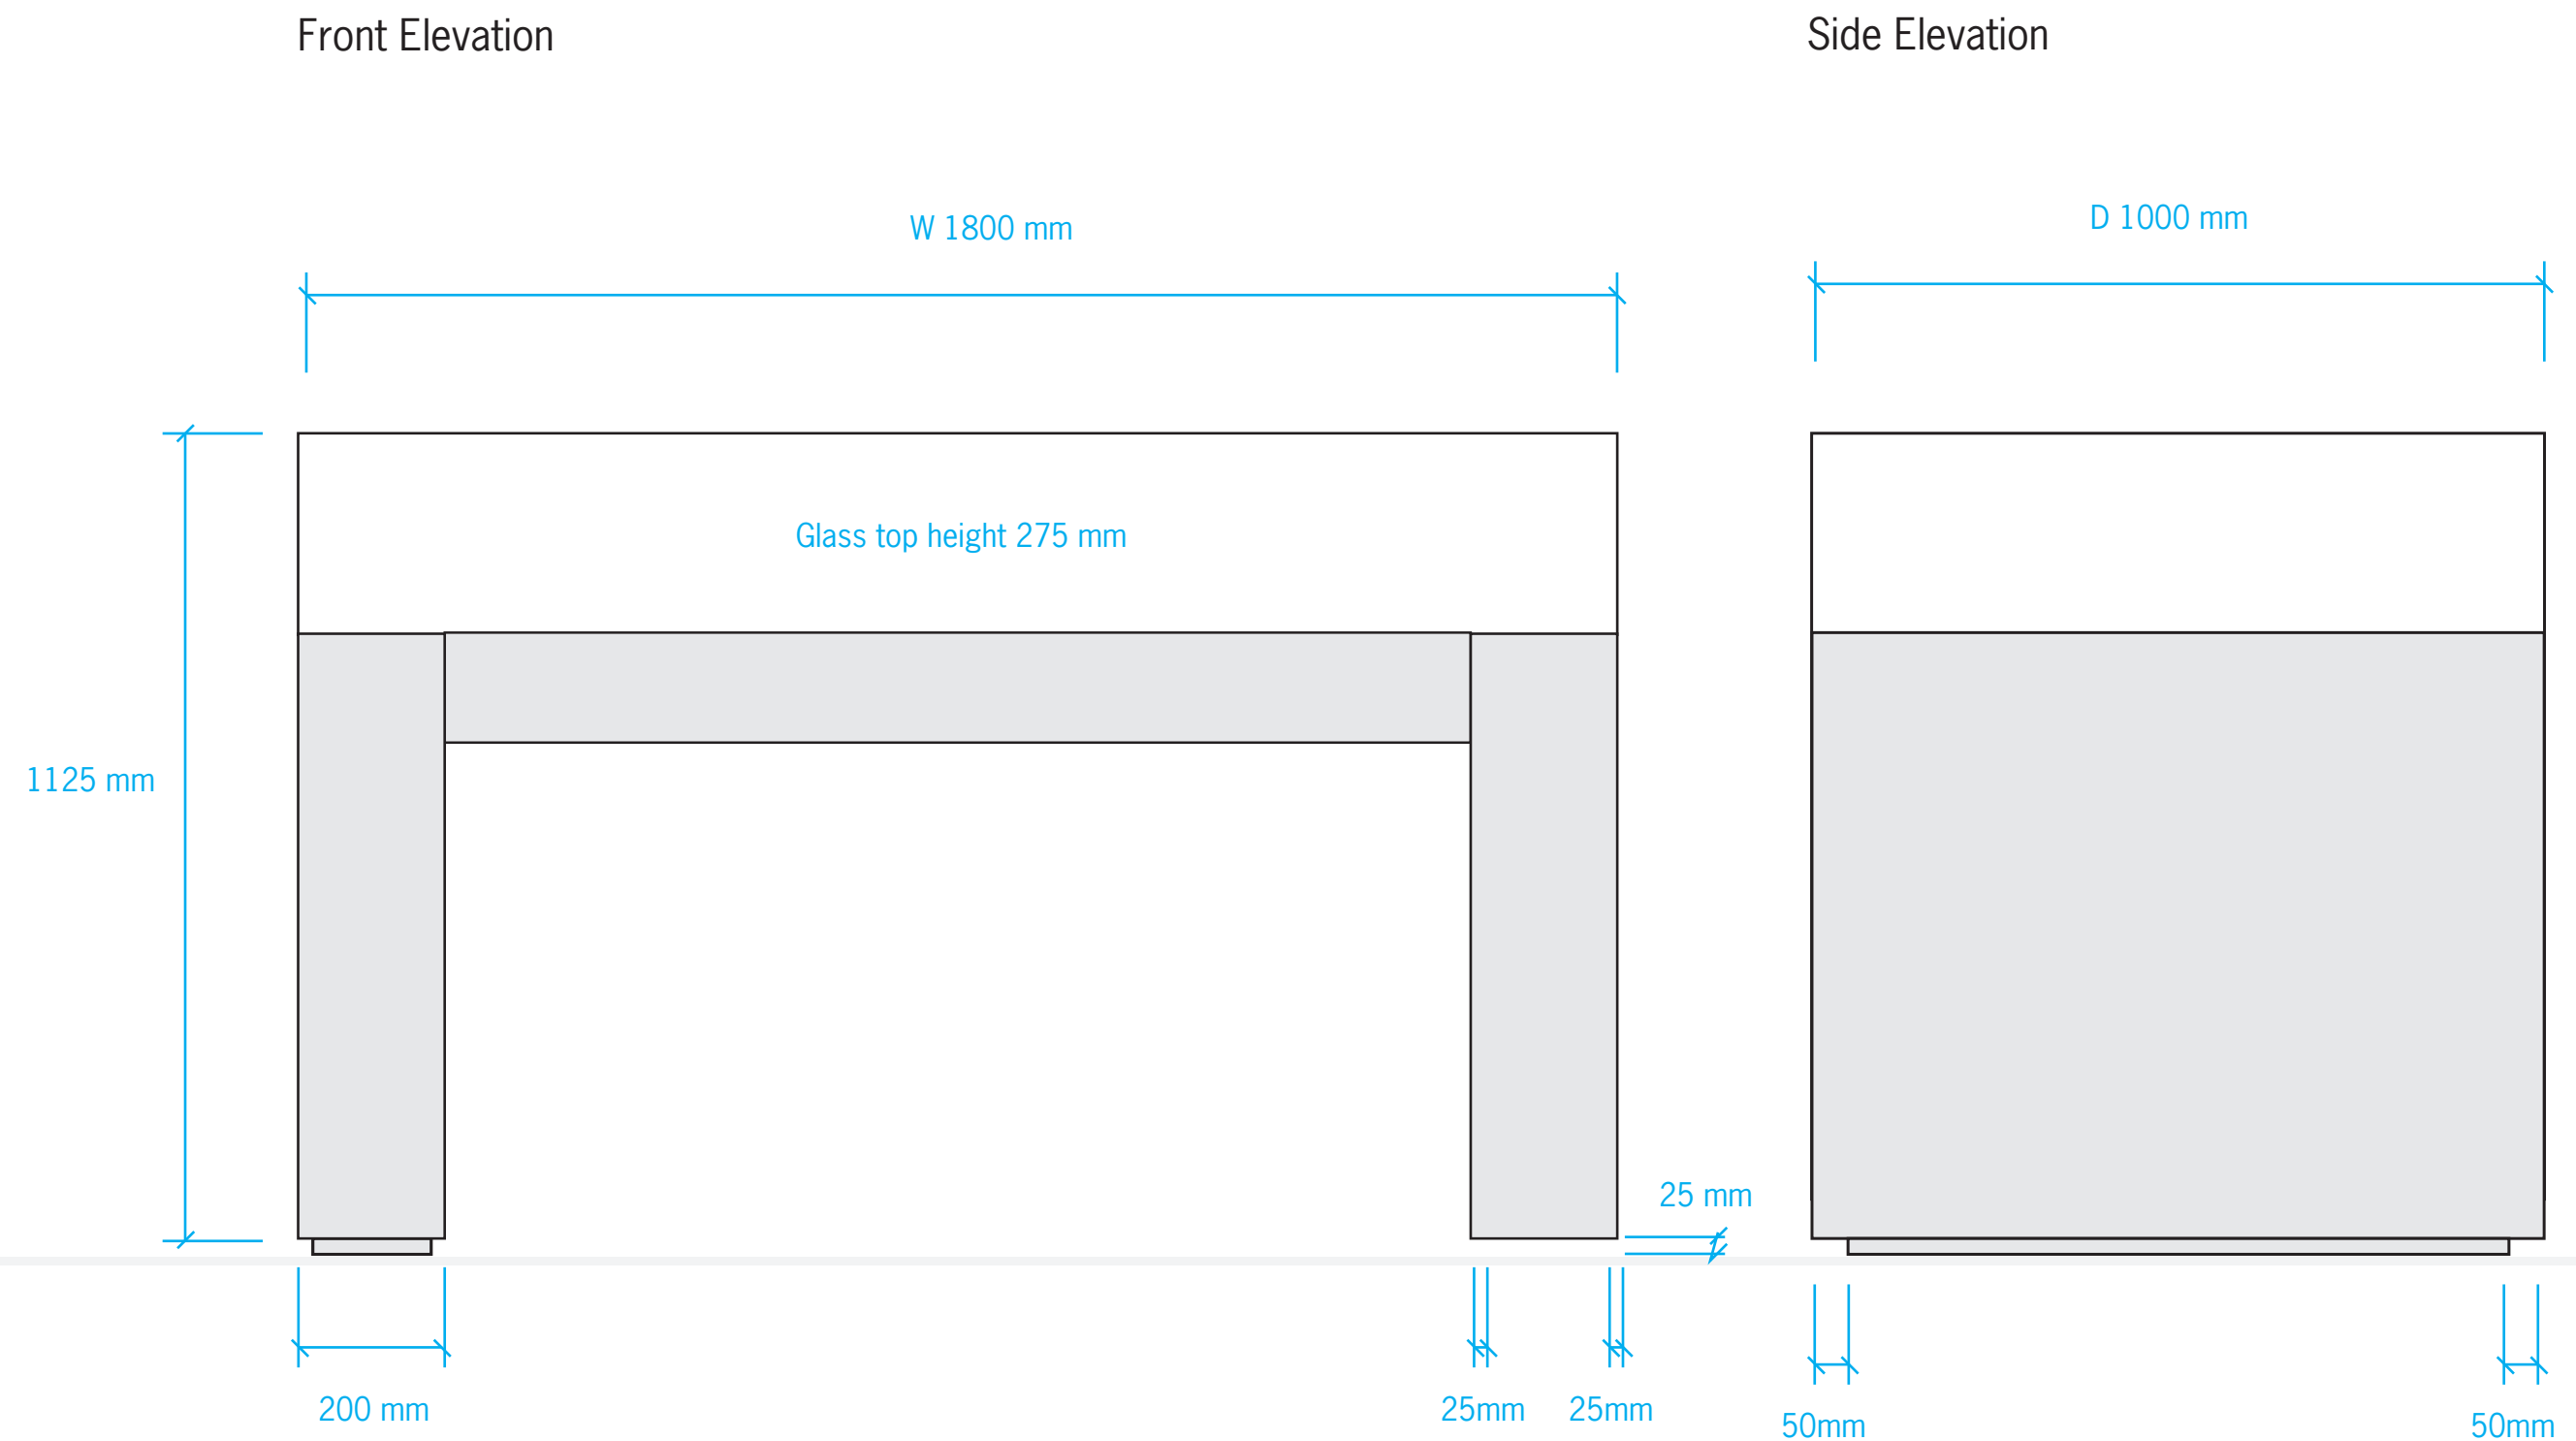

## DETAILS

CASE TYPE  
Display Case  
with Door Opening

DIMENSIONS  
Height: 2500 mm  
Width: 900 mm  
Depth: 900 mm

DISPLAY SURFACE HEIGHT  
850 mm

ACCESSIBILITY  
Hinged Door

FINISH  
Matte Powder Coated Steel

# 2500 x 1200 mm Display Case with Door Opening

**DRAFT**

## DETAILS

CASE TYPE  
Case with Door Opening

DIMENSIONS  
Height: 2500 mm  
Width: 2500 mm  
Depth: 1200 mm

DISPLAY SURFACE HEIGHT  
850 mm

ACCESSIBILITY  
Hinged Door

FINISH  
Matte Powder Coated Steel

**QUANTITY: 1**

## DETAILS

CASE TYPE  
Open "U-shape" Base  
Table Display Case

DIMENSIONS  
Height: 1125 mm  
Width: 1800 mm  
Depth: 1000 mm

DISPLAY SURFACE HEIGHT  
850 mm

ACCESSIBILITY  
Hinge along width

FINISH  
Matte Powder Coated Steel