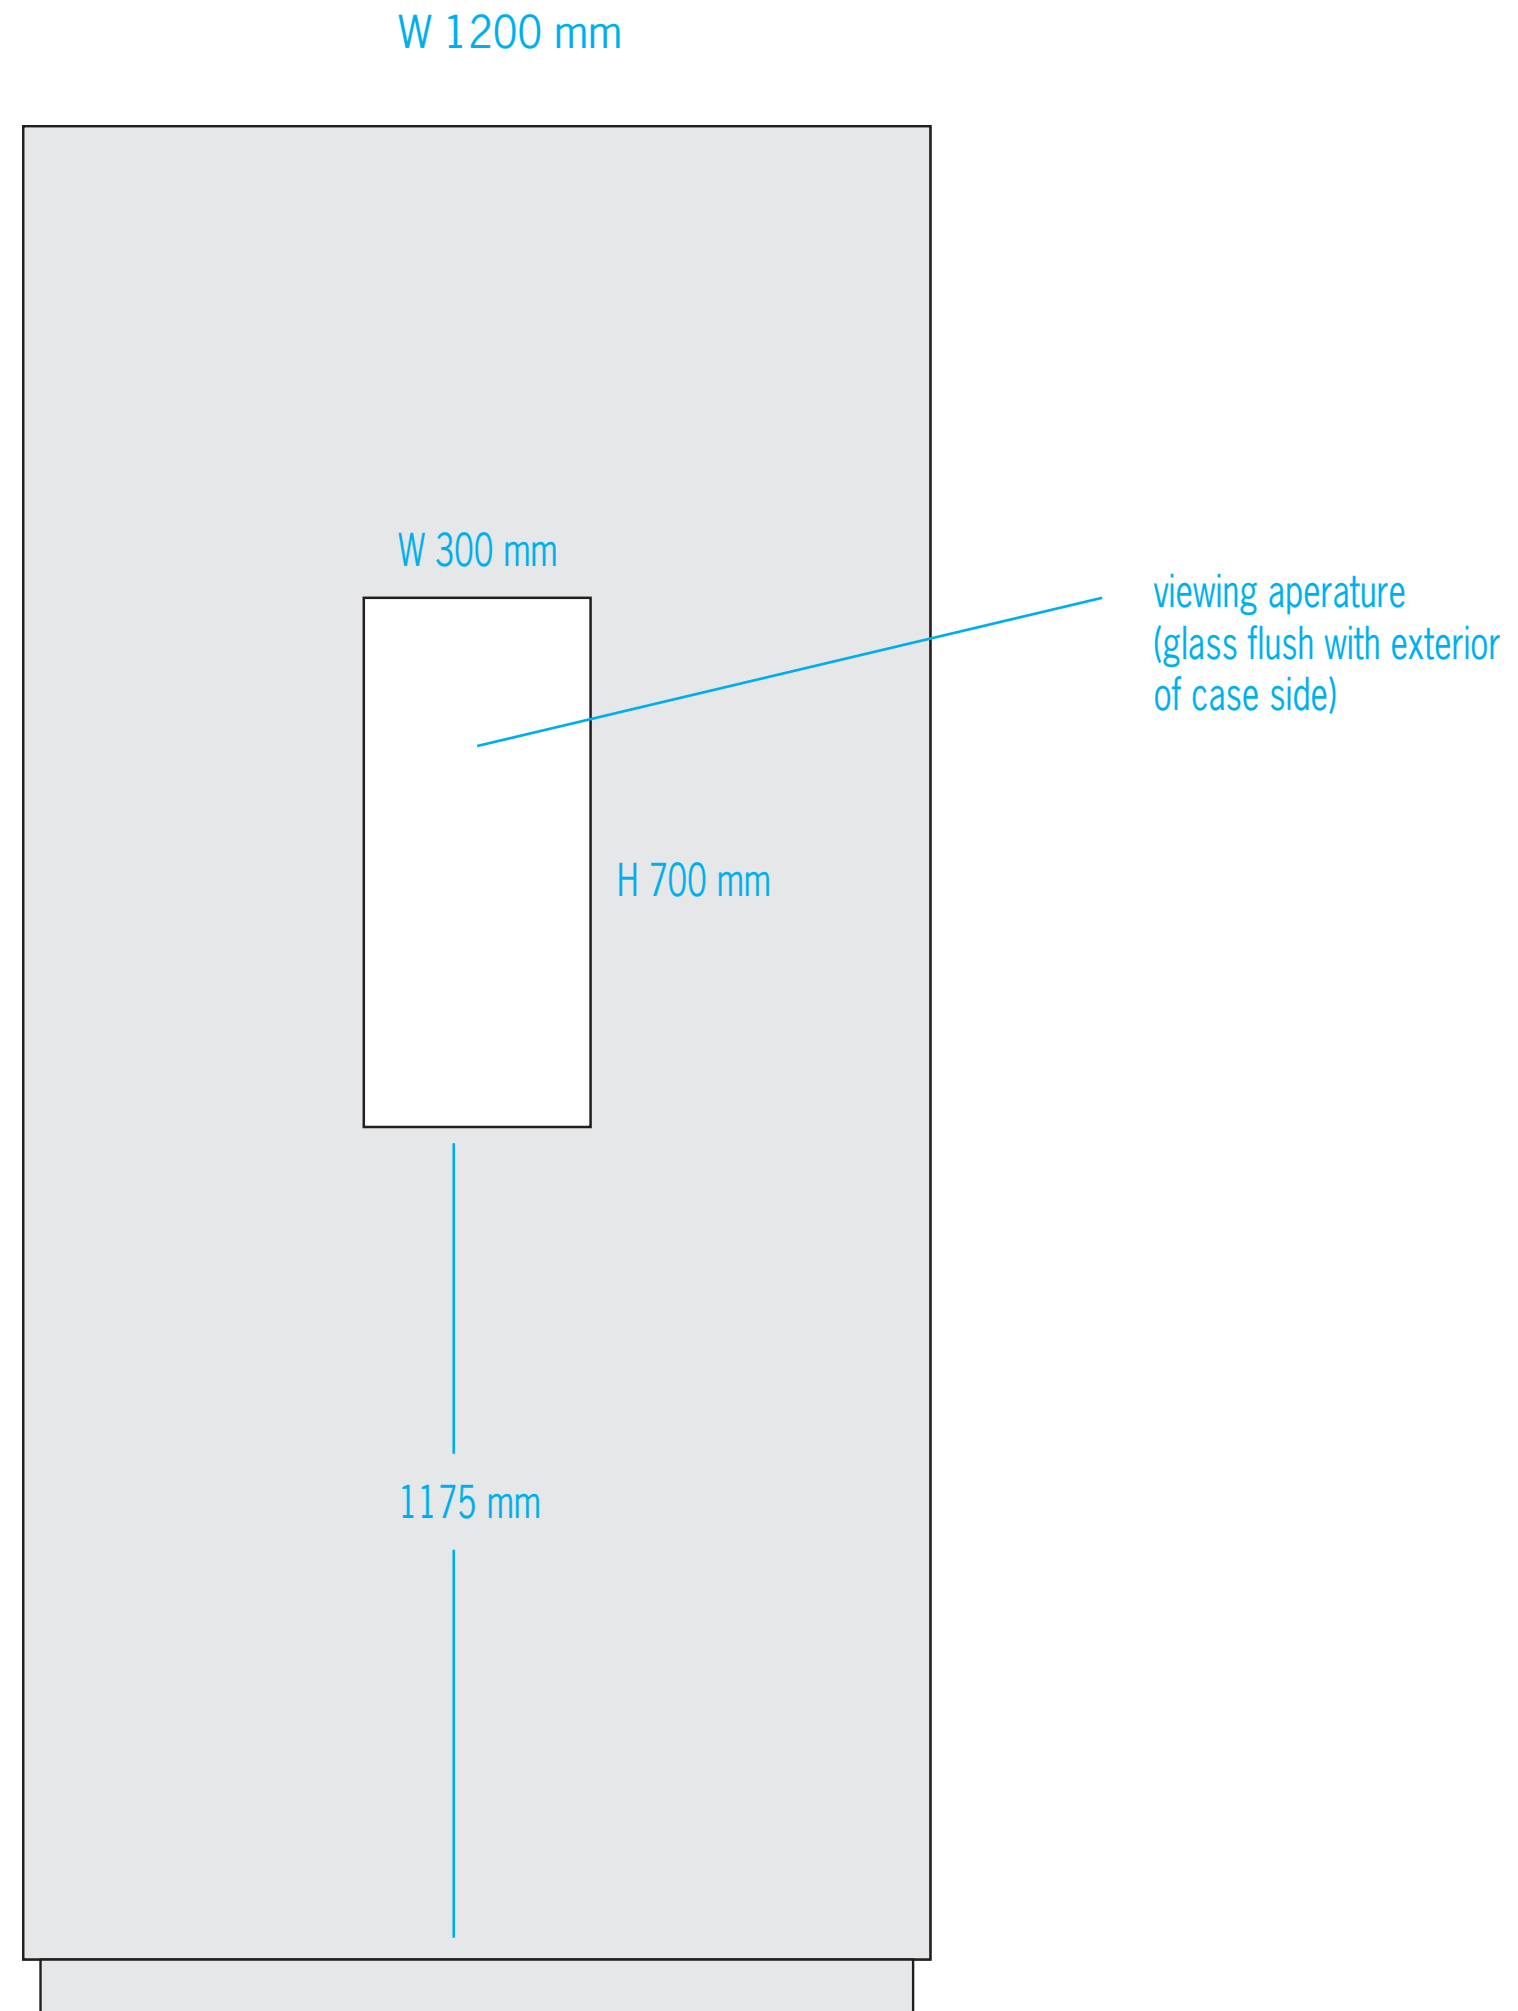

Side – Exterior Case view
(same both ends)

DRAFT

DETAILS

CASE TYPE
Large Inuit Case

DIMENSIONS
Height: 2500 mm
Width: 4500 mm
Depth: 1200 mm

DISPLAY SURFACE HEIGHT
n/a

ACCESSIBILITY
To Be Determined

FINISH
Matte Powder Coated Steel

QUANTITY: 1

DRAWING TITLE 4500 x 1200 Case	
PROJECT CDN 2017	
LOCATION A112	
SCALE 1:10	DATE Dec 18/2015
DRAFTED BY David Bosschaart	
DRAWING 30b	
National Gallery of Canada Musée des beaux-arts du Canada