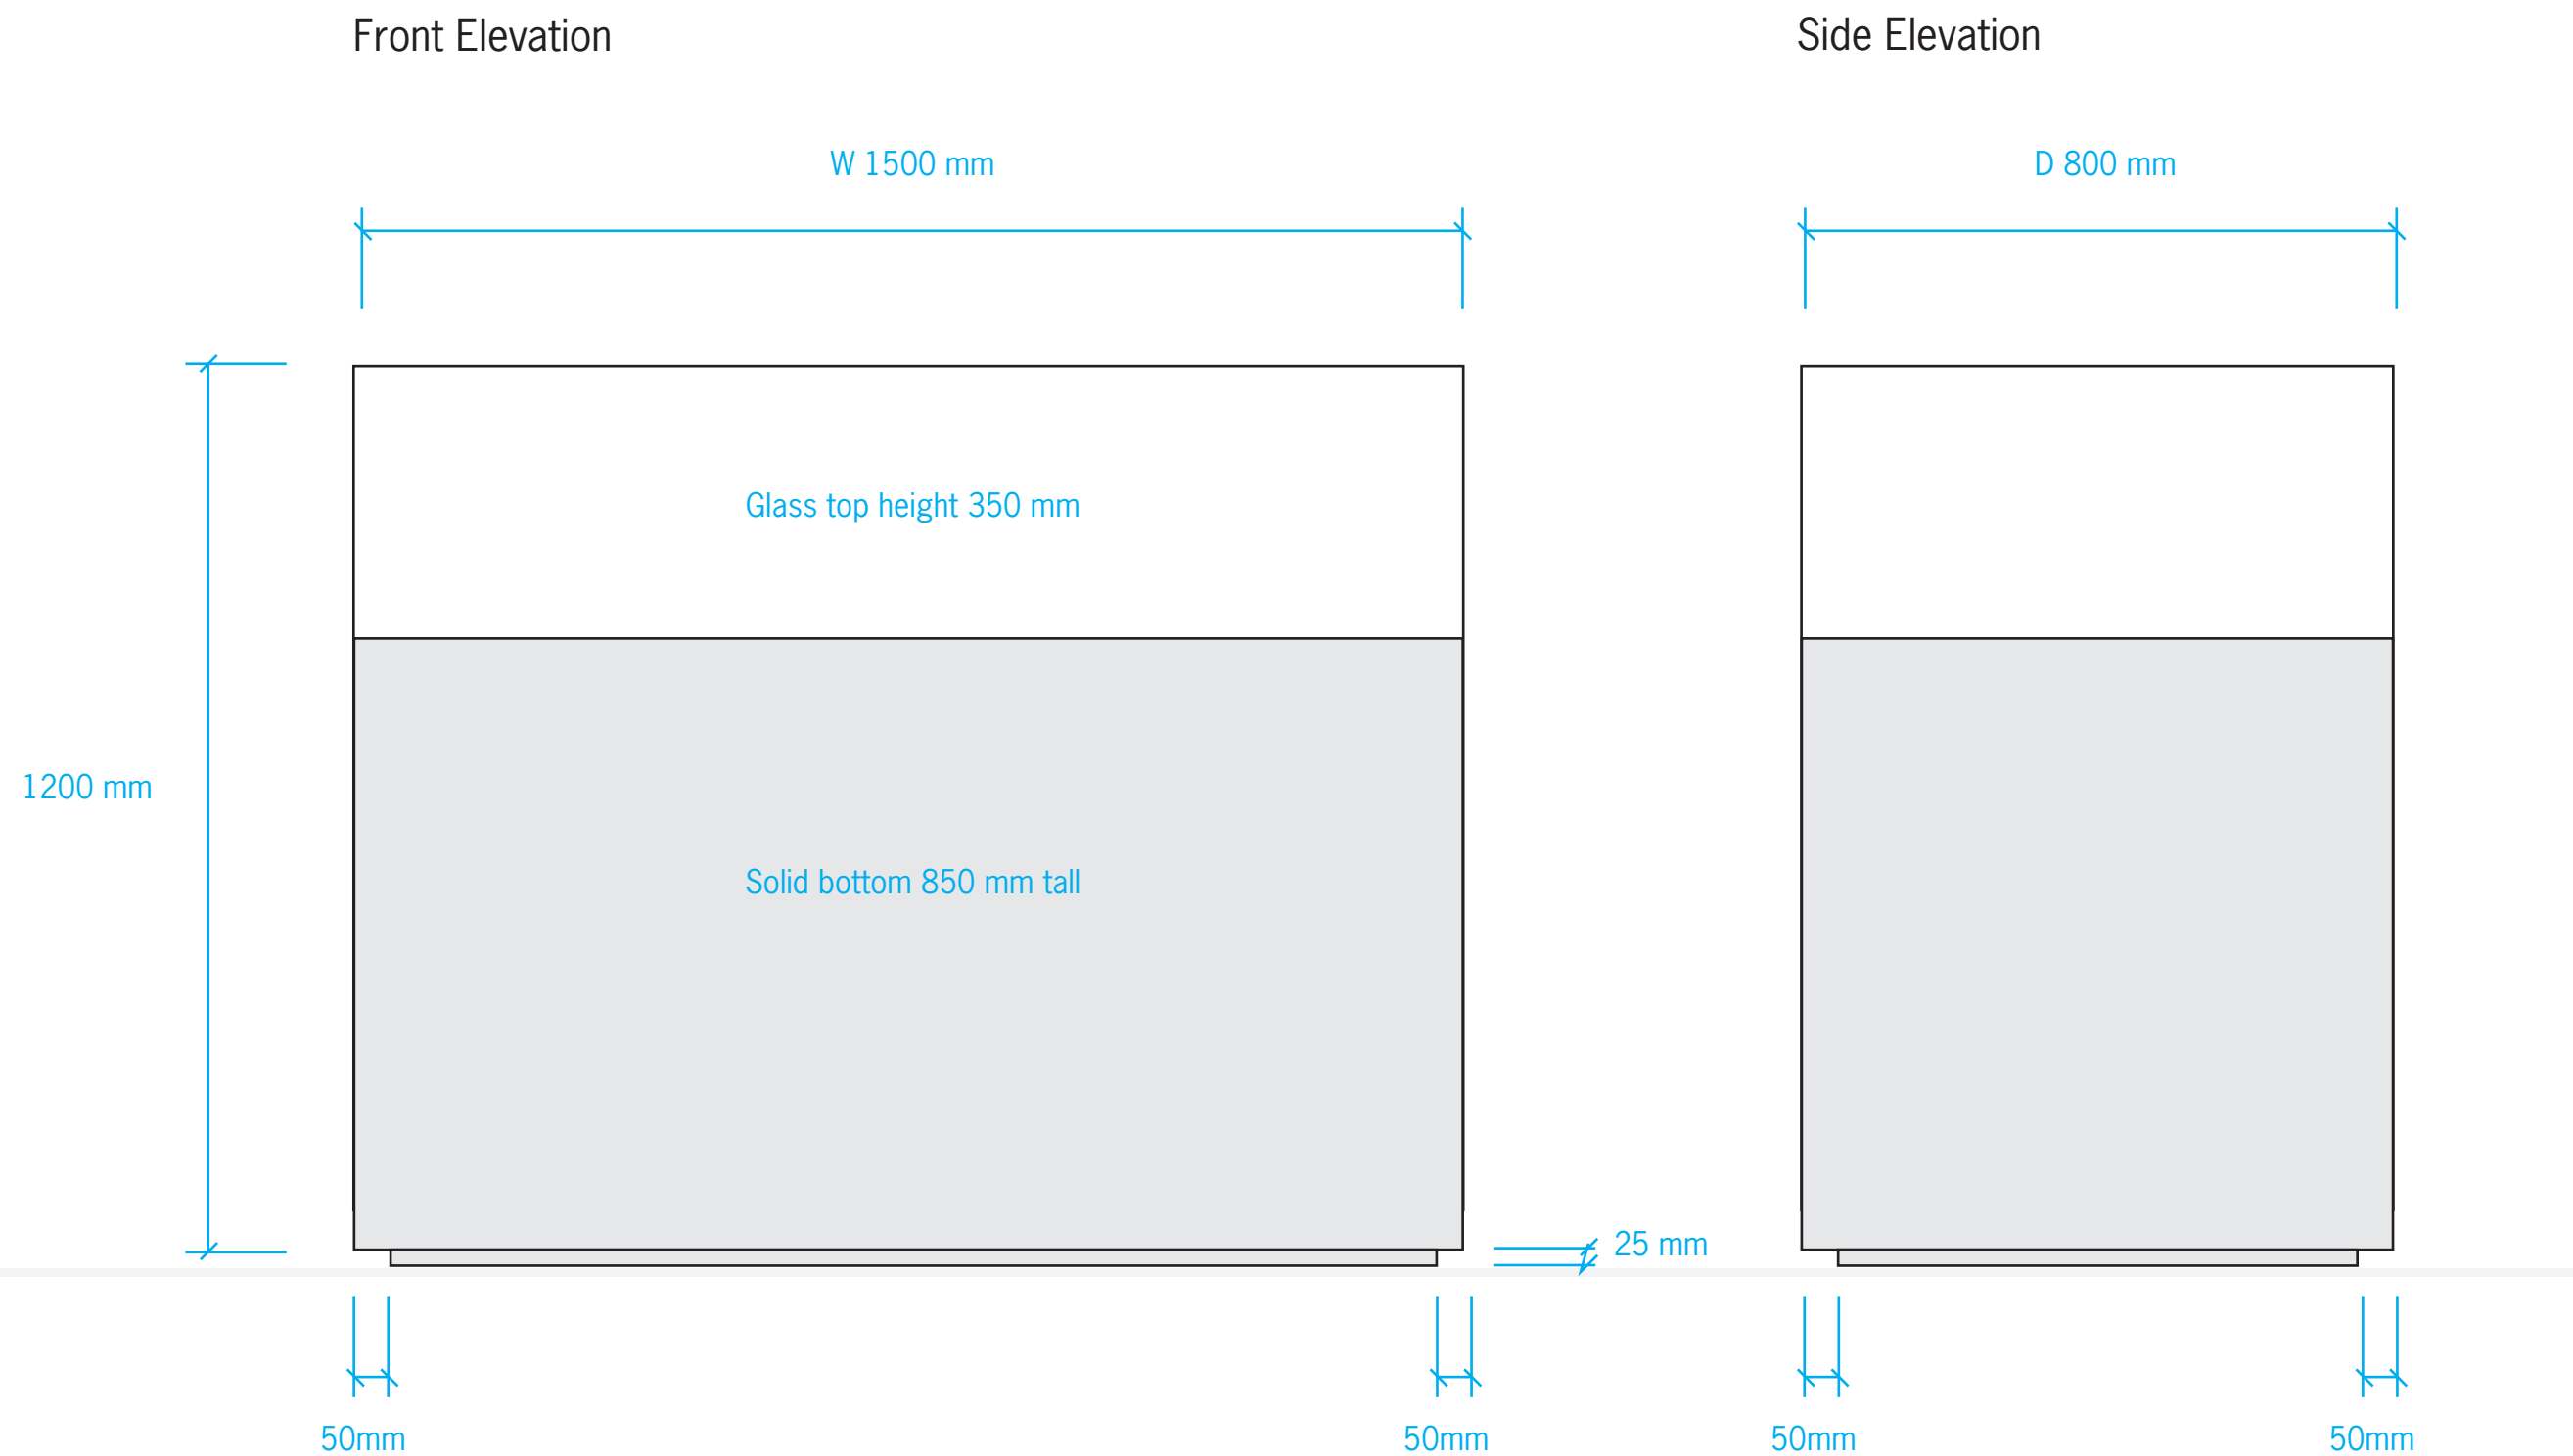

# 1500 mm x 600 mm Glass Box Display Case with Lighting Canopy

**DRAFT**

## DETAILS

CASE TYPE  
Glass Box Display Case with Lighting Canopy

DIMENSIONS  
Height: 1900 mm  
Width: 1500 mm  
Depth: 600 mm

DISPLAY SURFACE HEIGHT  
1300 mm

ACCESSIBILITY  
To Be Determined

FINISH  
Matte Powder Coated Steel

## DETAILS

CASE TYPE  
Solid Bottom  
Table Display Case

DIMENSIONS  
Height: 1200 mm  
Width: 1500 mm  
Depth: 800 mm

DISPLAY SURFACE HEIGHT  
850 mm

ACCESSIBILITY  
Vertical lift  
or Hinge along width

FINISH  
Matte Powder Coated Steel

## DETAILS

CASE TYPE  
Display Case  
with Door Opening

DIMENSIONS  
Height: 2500 mm  
Width: 900 mm  
Depth: 900 mm

DISPLAY SURFACE HEIGHT  
850 mm

ACCESSIBILITY  
Hinged Door

FINISH  
Matte Powder Coated Steel