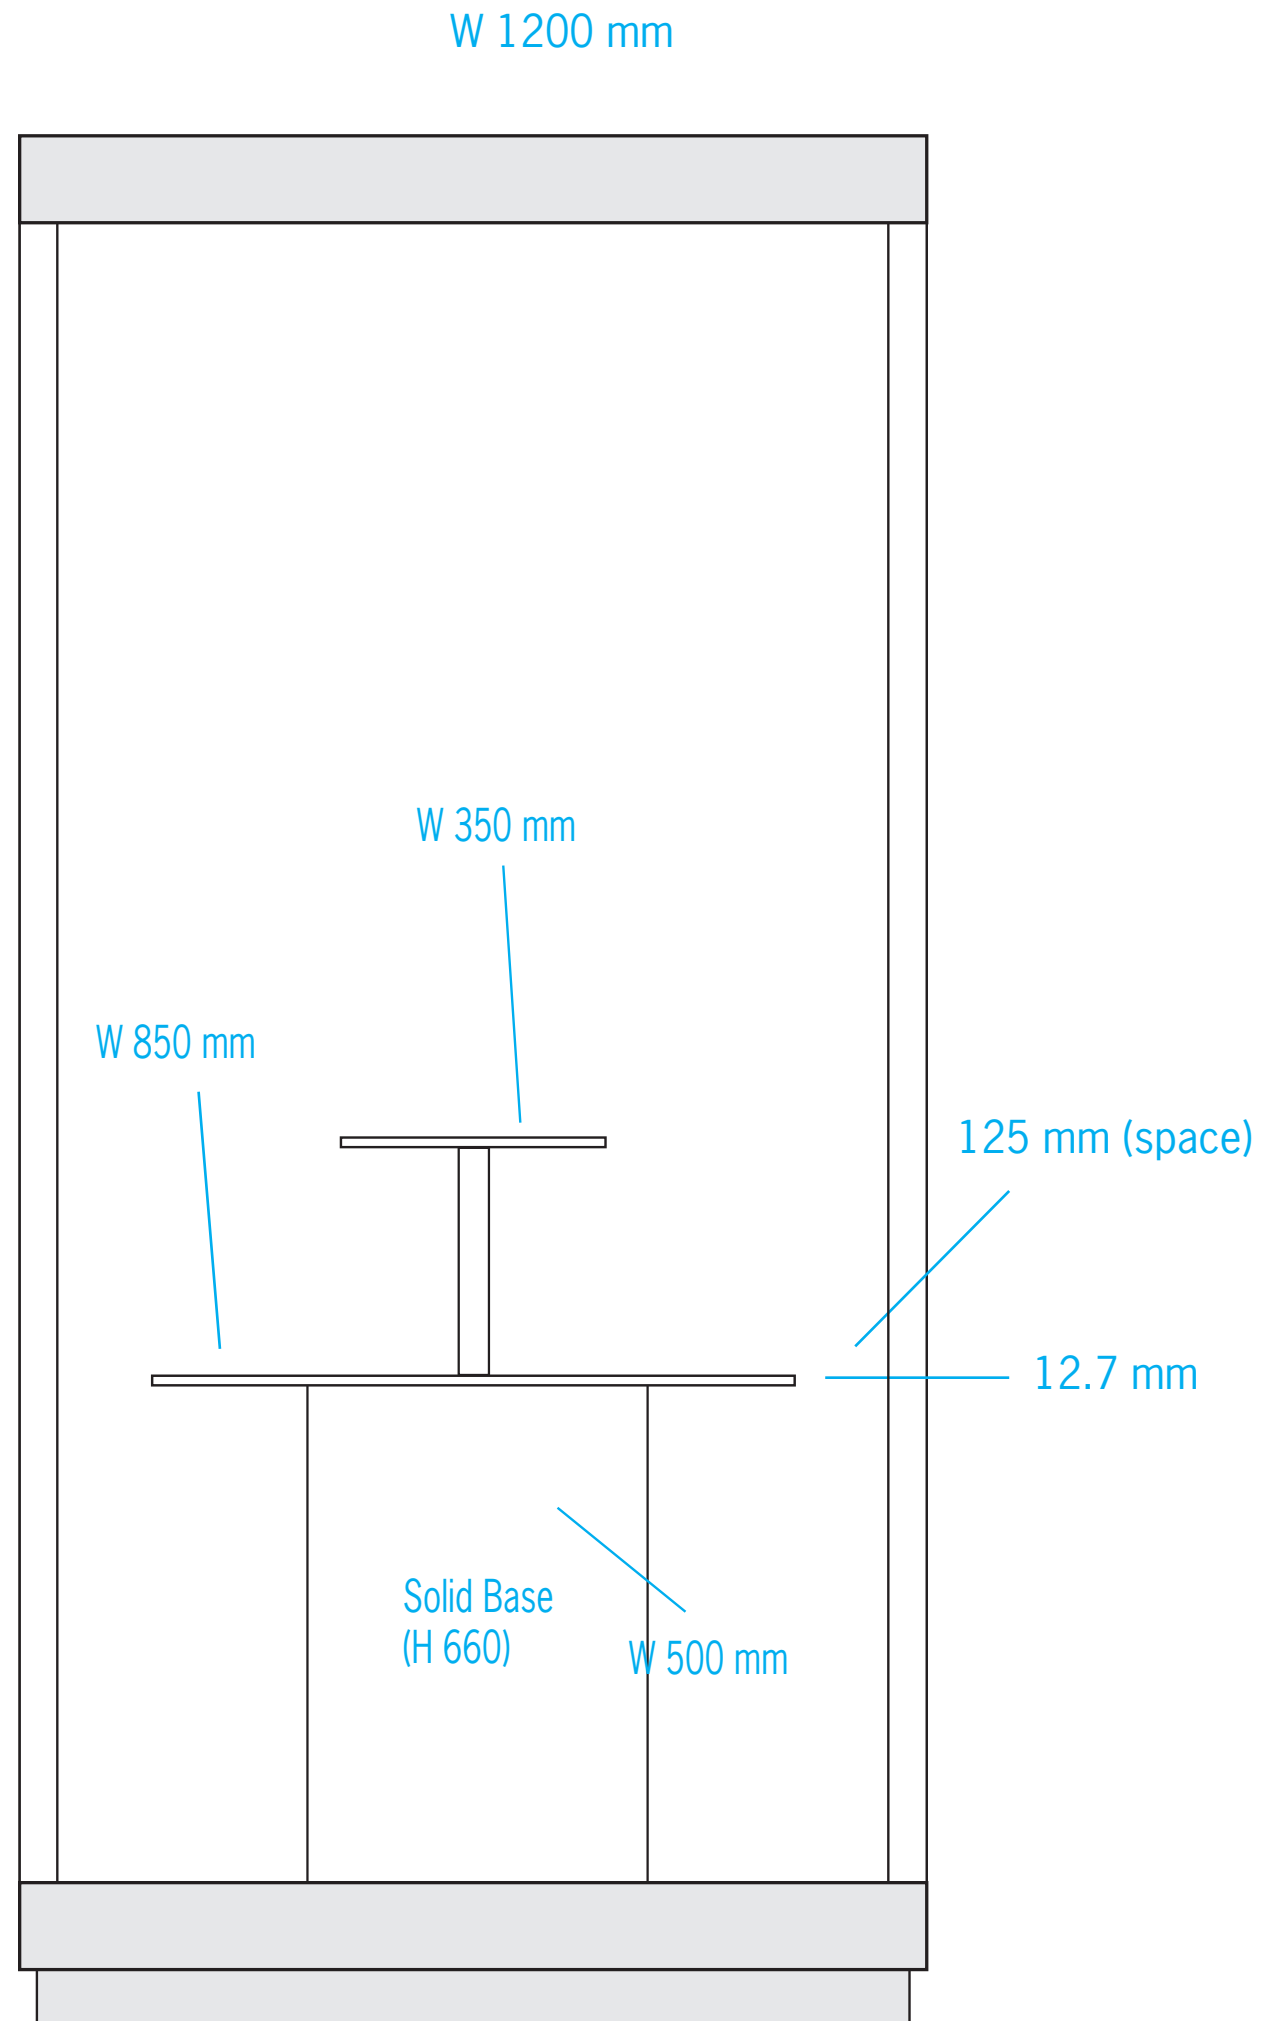

4500 mm x 1200 mm Large Inuit Case

Side – Interior Case view