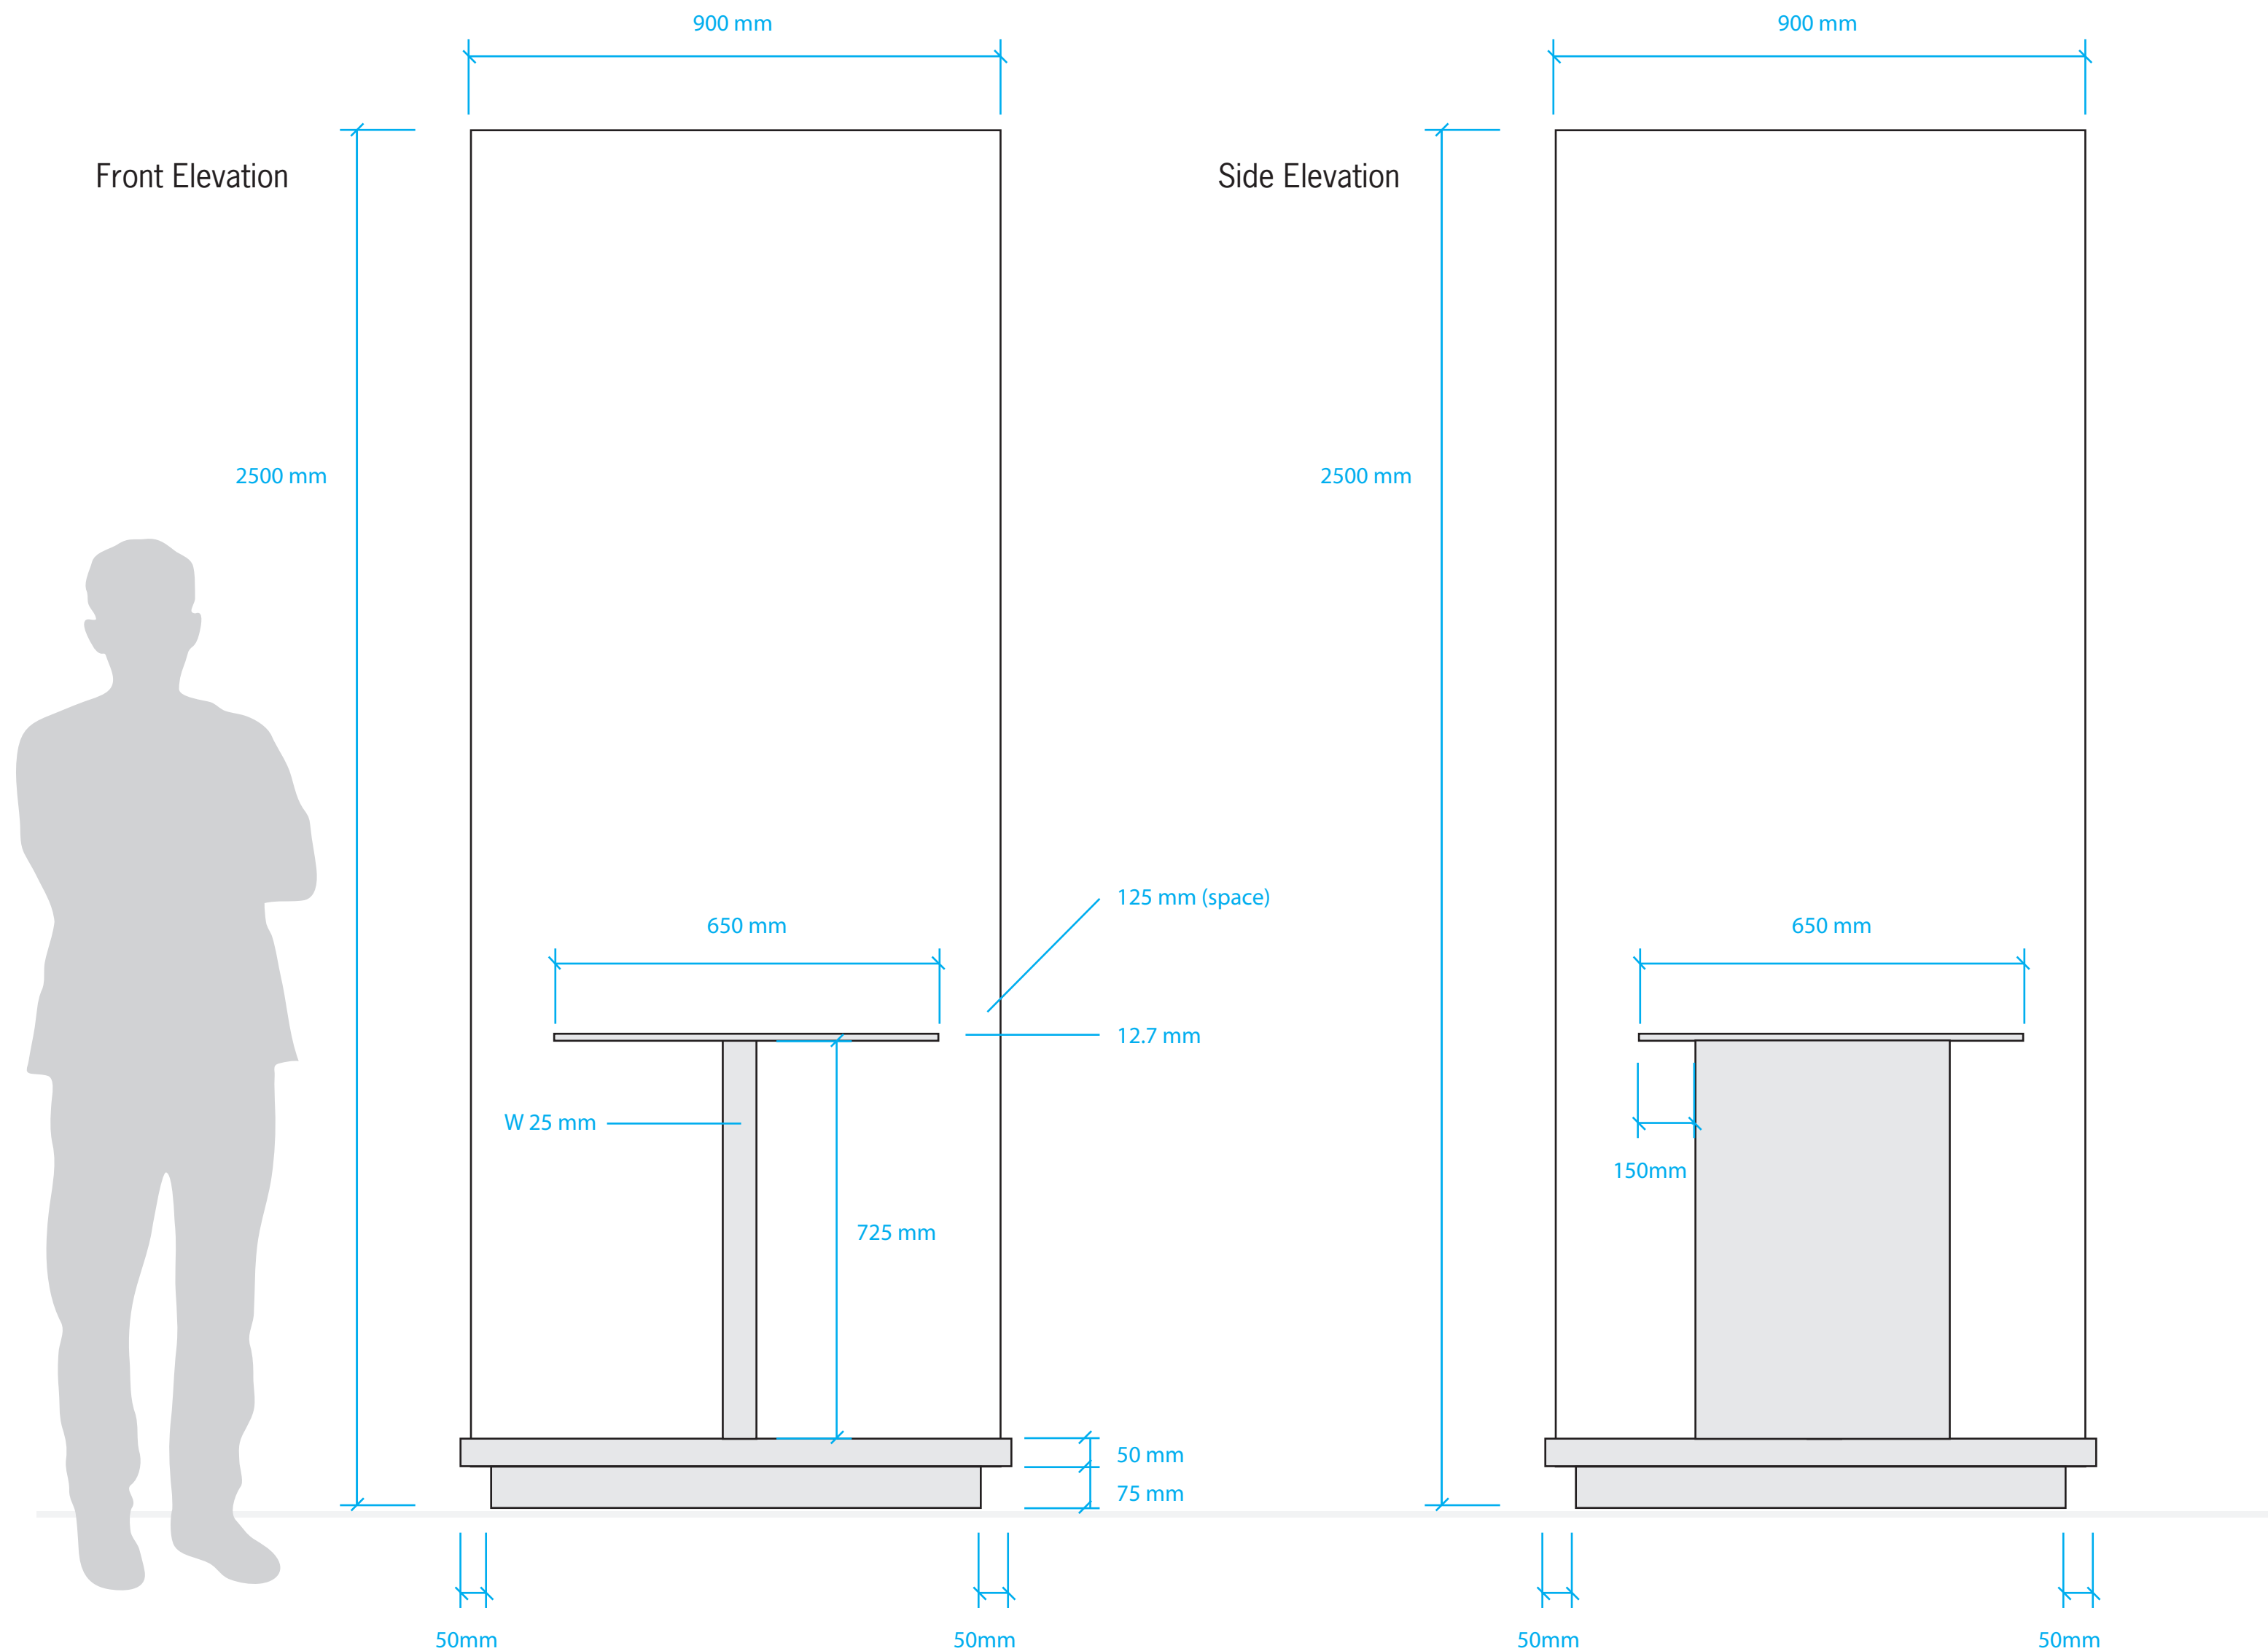

## DETAILS

CASE TYPE  
Glass Box Display Case with Lighting Canopy

DIMENSIONS  
Height: 1900 mm  
Width: 1500 mm  
Depth: 600 mm

DISPLAY SURFACE HEIGHT  
1300 mm

ACCESSIBILITY  
To Be Determined

FINISH  
Matte Powder Coated Steel

## DETAILS

CASE TYPE  
Solid Bottom  
Table Display Case

DIMENSIONS  
Height: 1200 mm  
Width: 1500 mm  
Depth: 800 mm

DISPLAY SURFACE HEIGHT  
850 mm

ACCESSIBILITY  
Vertical lift  
or Hinge along width

FINISH  
Matte Powder Coated Steel

## DETAILS

CASE TYPE  
Display Case  
with Door Opening

DIMENSIONS  
Height: 2500 mm  
Width: 900 mm  
Depth: 900 mm

DISPLAY SURFACE HEIGHT  
850 mm

ACCESSIBILITY  
Hinged Door

FINISH  
Matte Powder Coated Steel

## DETAILS

CASE TYPE  
Wall Hung Display Case

DIMENSIONS  
Height: 1200 mm  
Width: 600 mm  
Depth: 500 mm

DISPLAY SURFACE HEIGHT  
850 mm

ACCESSIBILITY  
Hinged front door

FINISH  
Matte Powder Coated Steel