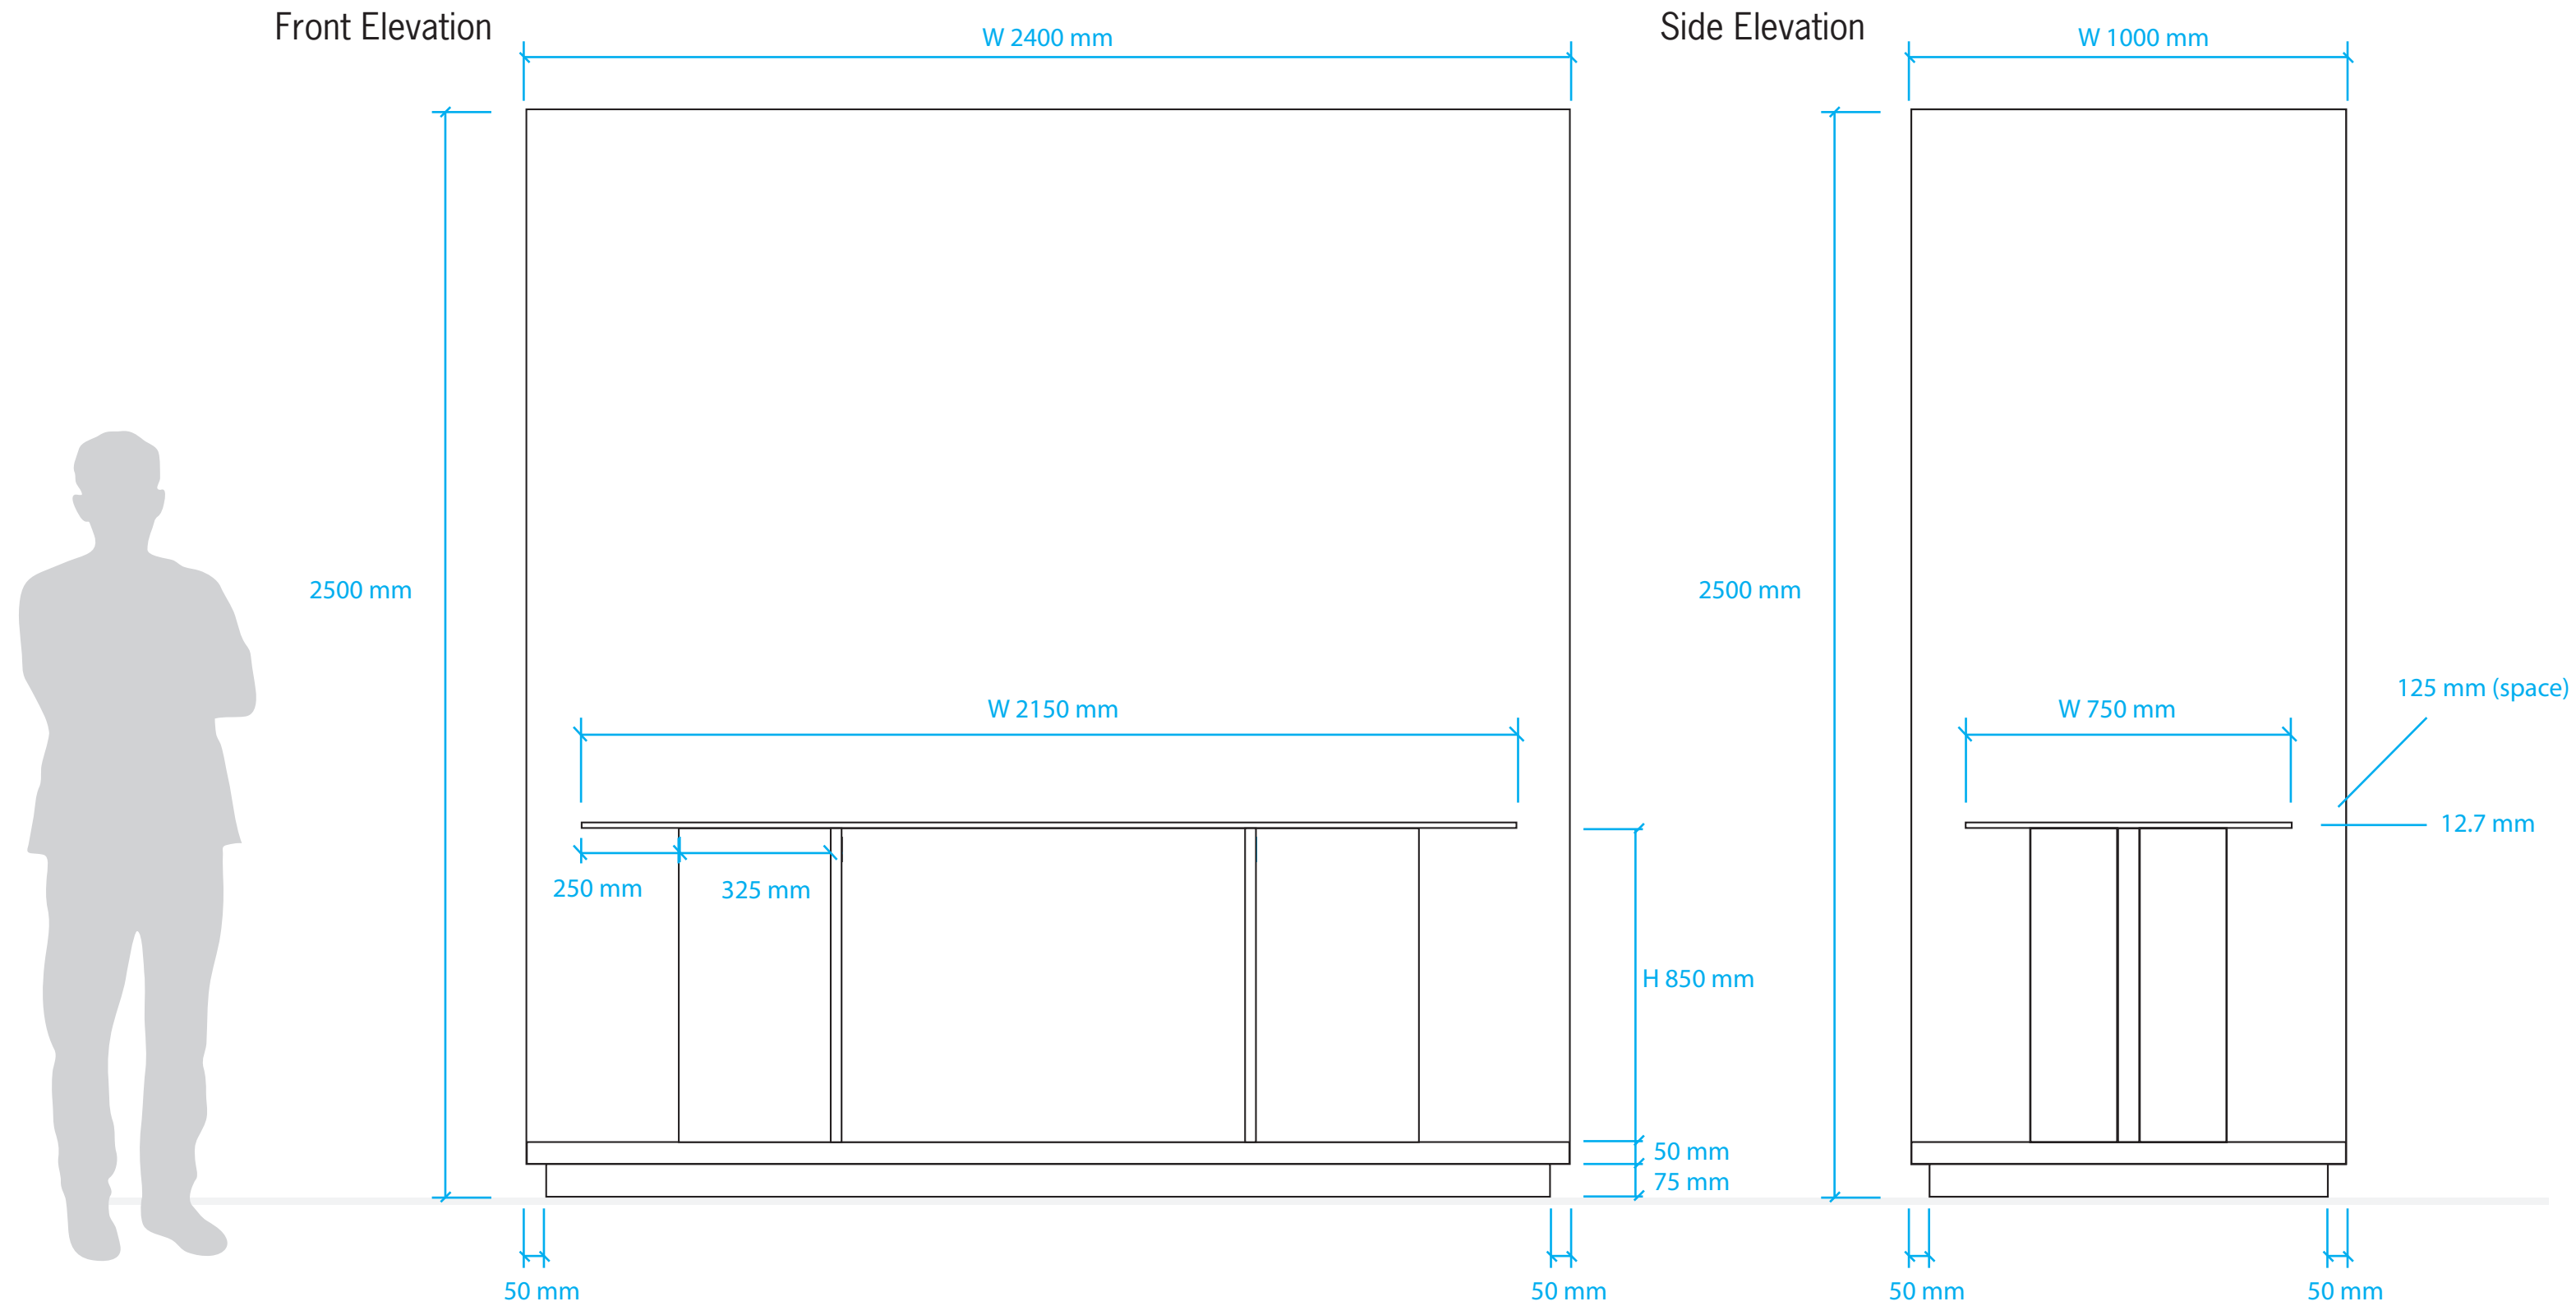

## DETAILS

CASE TYPE  
Display Case  
with Door Opening

DIMENSIONS  
Height: 2500 mm  
Width: 900 mm  
Depth: 900 mm

DISPLAY SURFACE HEIGHT  
850 mm

ACCESSIBILITY  
Hinged Door

FINISH  
Matte Powder Coated Steel

## DETAILS

CASE TYPE  
Open "U-shape" Base  
Table Display Case

DIMENSIONS  
Height: 1125 mm  
Width: 1800 mm  
Depth: 1000 mm

DISPLAY SURFACE HEIGHT  
850 mm

ACCESSIBILITY  
Hinge along width

FINISH  
Matte Powder Coated Steel

# 2400 x 1000 mm Display Case with Door Opening

**DRAFT**

## DETAILS

CASE TYPE  
Case with Door Opening

DIMENSIONS  
Height: 2500 mm  
Width: 2400 mm  
Depth: 1000 mm

DISPLAY SURFACE HEIGHT  
850 mm

ACCESSIBILITY  
Hinged Door

FINISH  
Matte Powder Coated Steel

**QUANTITY: 1**