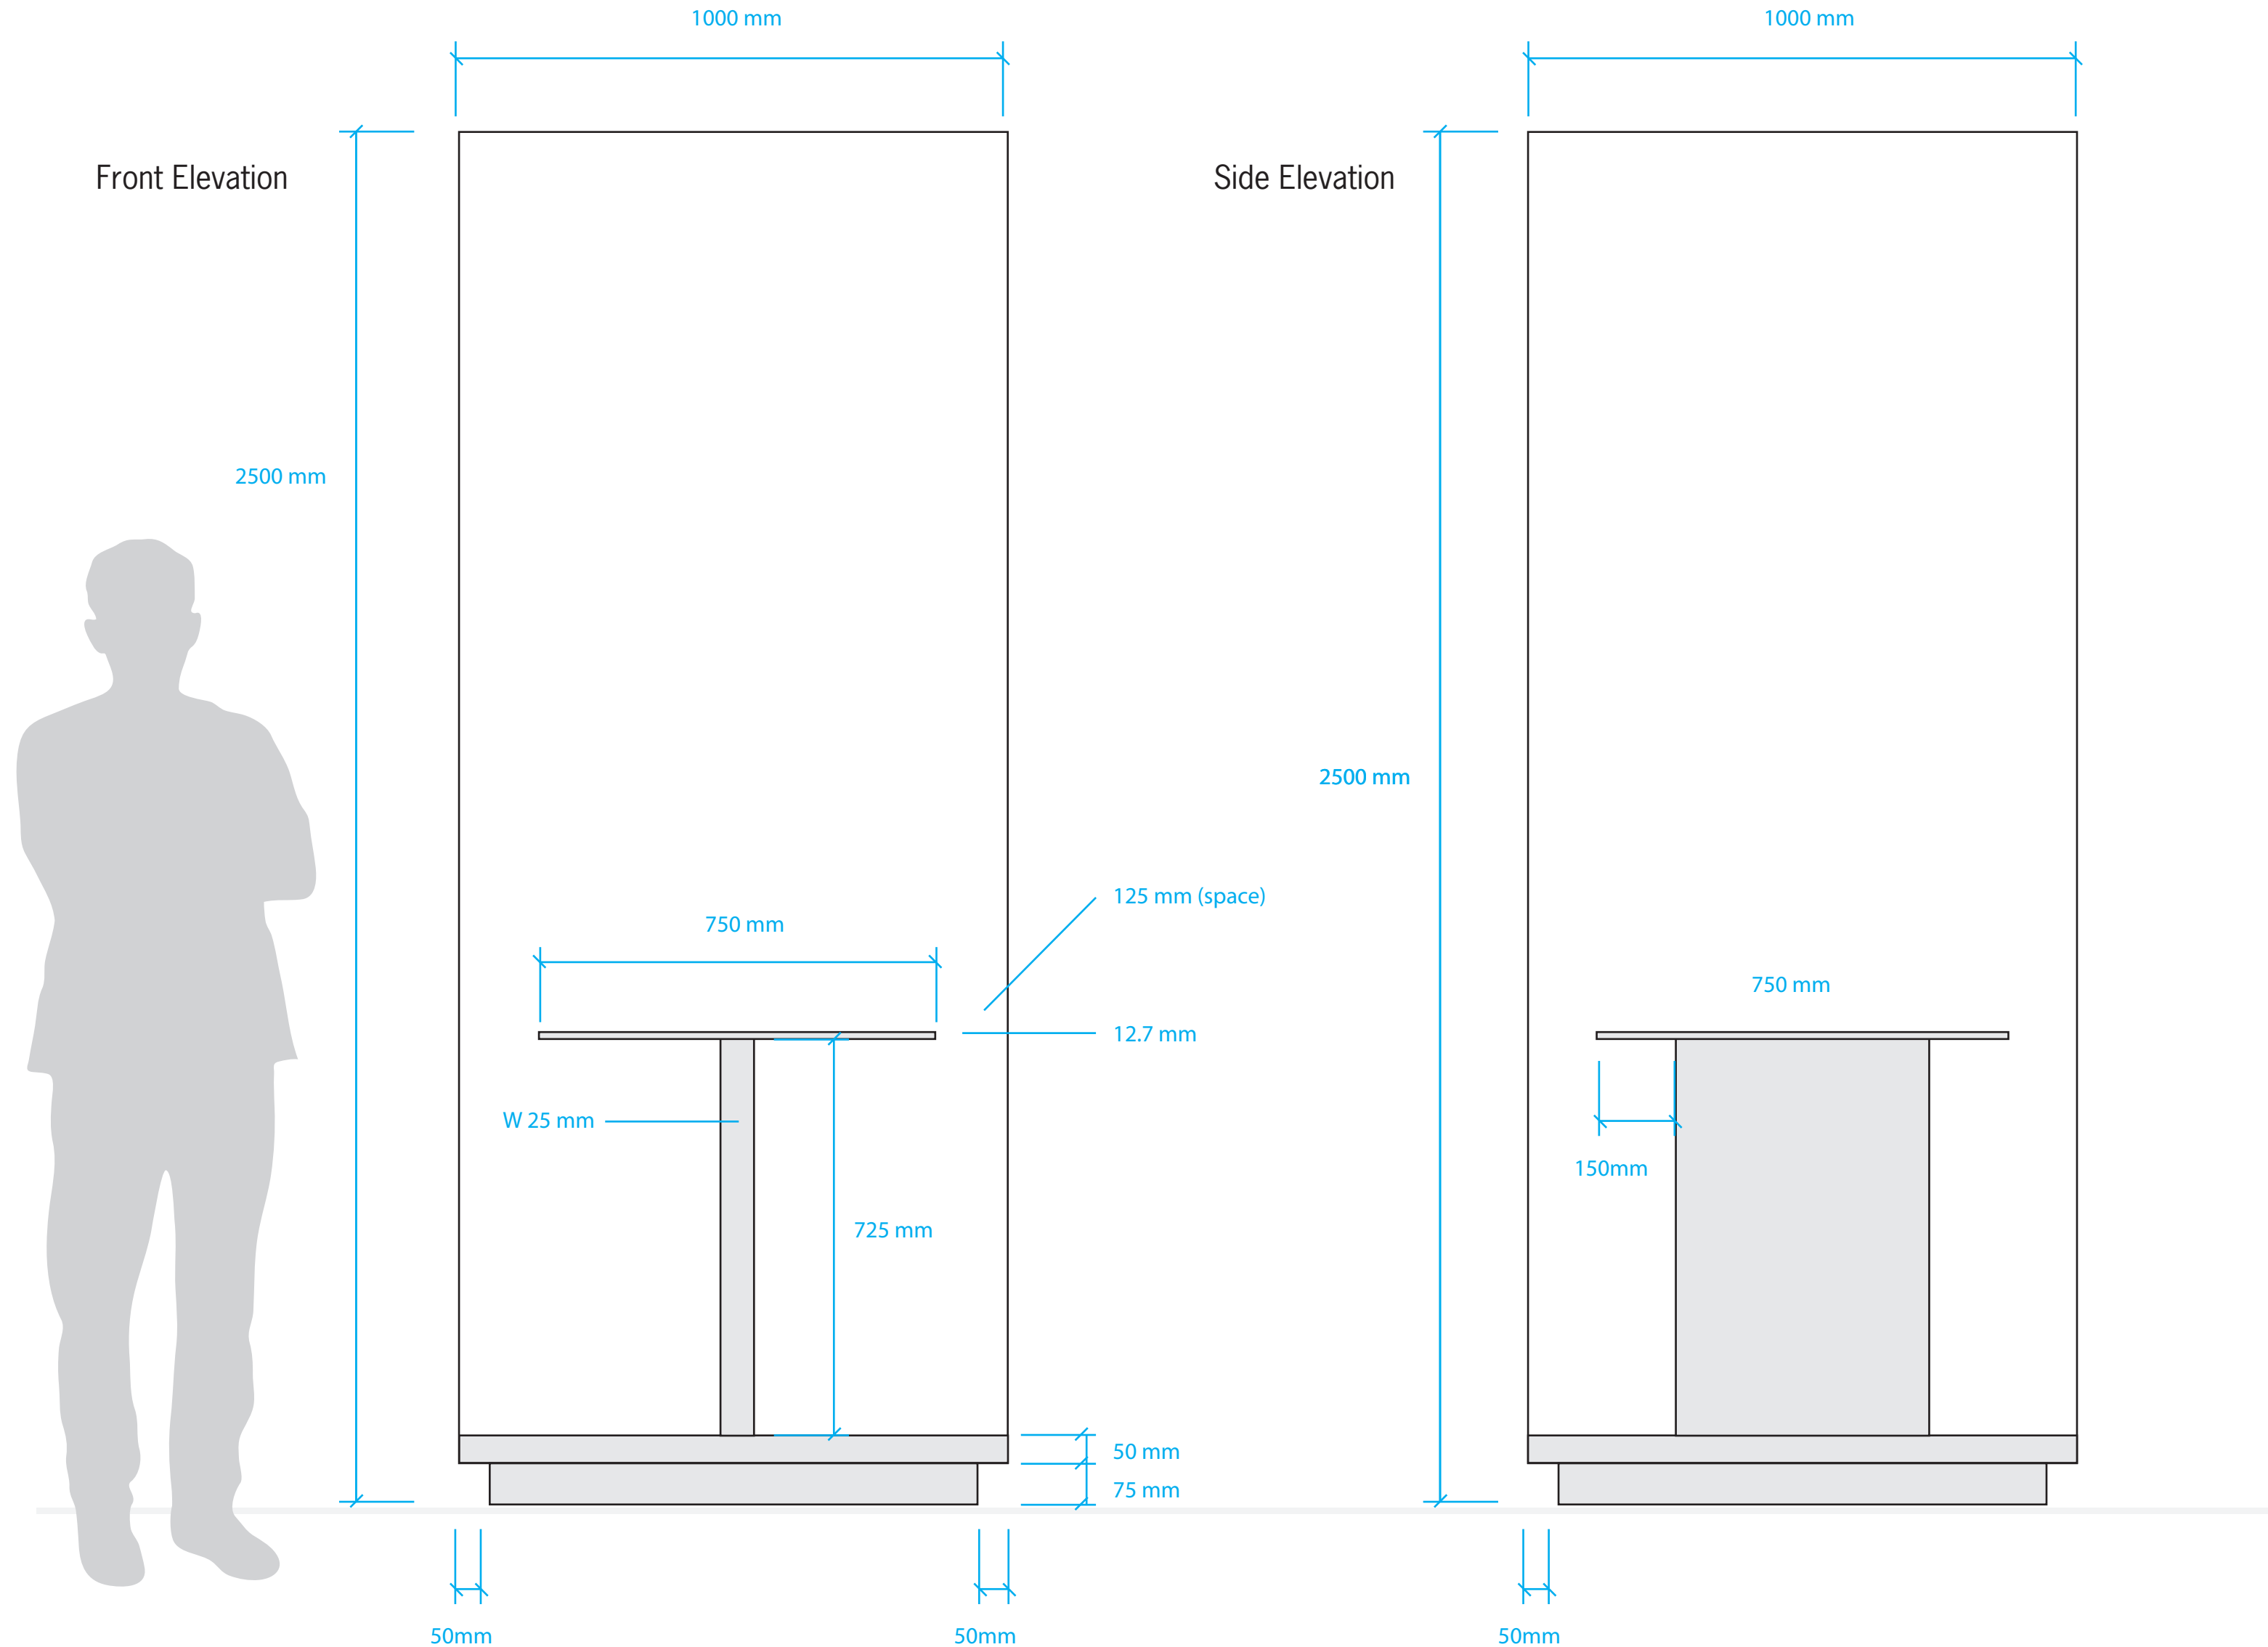

1000 x 1000 mm Display Case with Door Opening

DRAFT

DETAILS

CASE TYPE
Display Case
with Door Opening

DIMENSIONS
Height: 2500 mm
Width: 1000 mm
Depth: 1000 mm

DISPLAY SURFACE HEIGHT
850 mm

ACCESSIBILITY
Hinged Door

FINISH
Matte Powder Coated Steel

QUANTITY: 1

DRAWING TITLE 1000 x 1000 Case	
PROJECT CDN 2017	
LOCATION A104	
SCALE 1:10	DATE Dec 17/2015
DRAFTED BY David Bosschaart	
DRAWING 12	
National Gallery of Canada Musée des beaux-arts du Canada