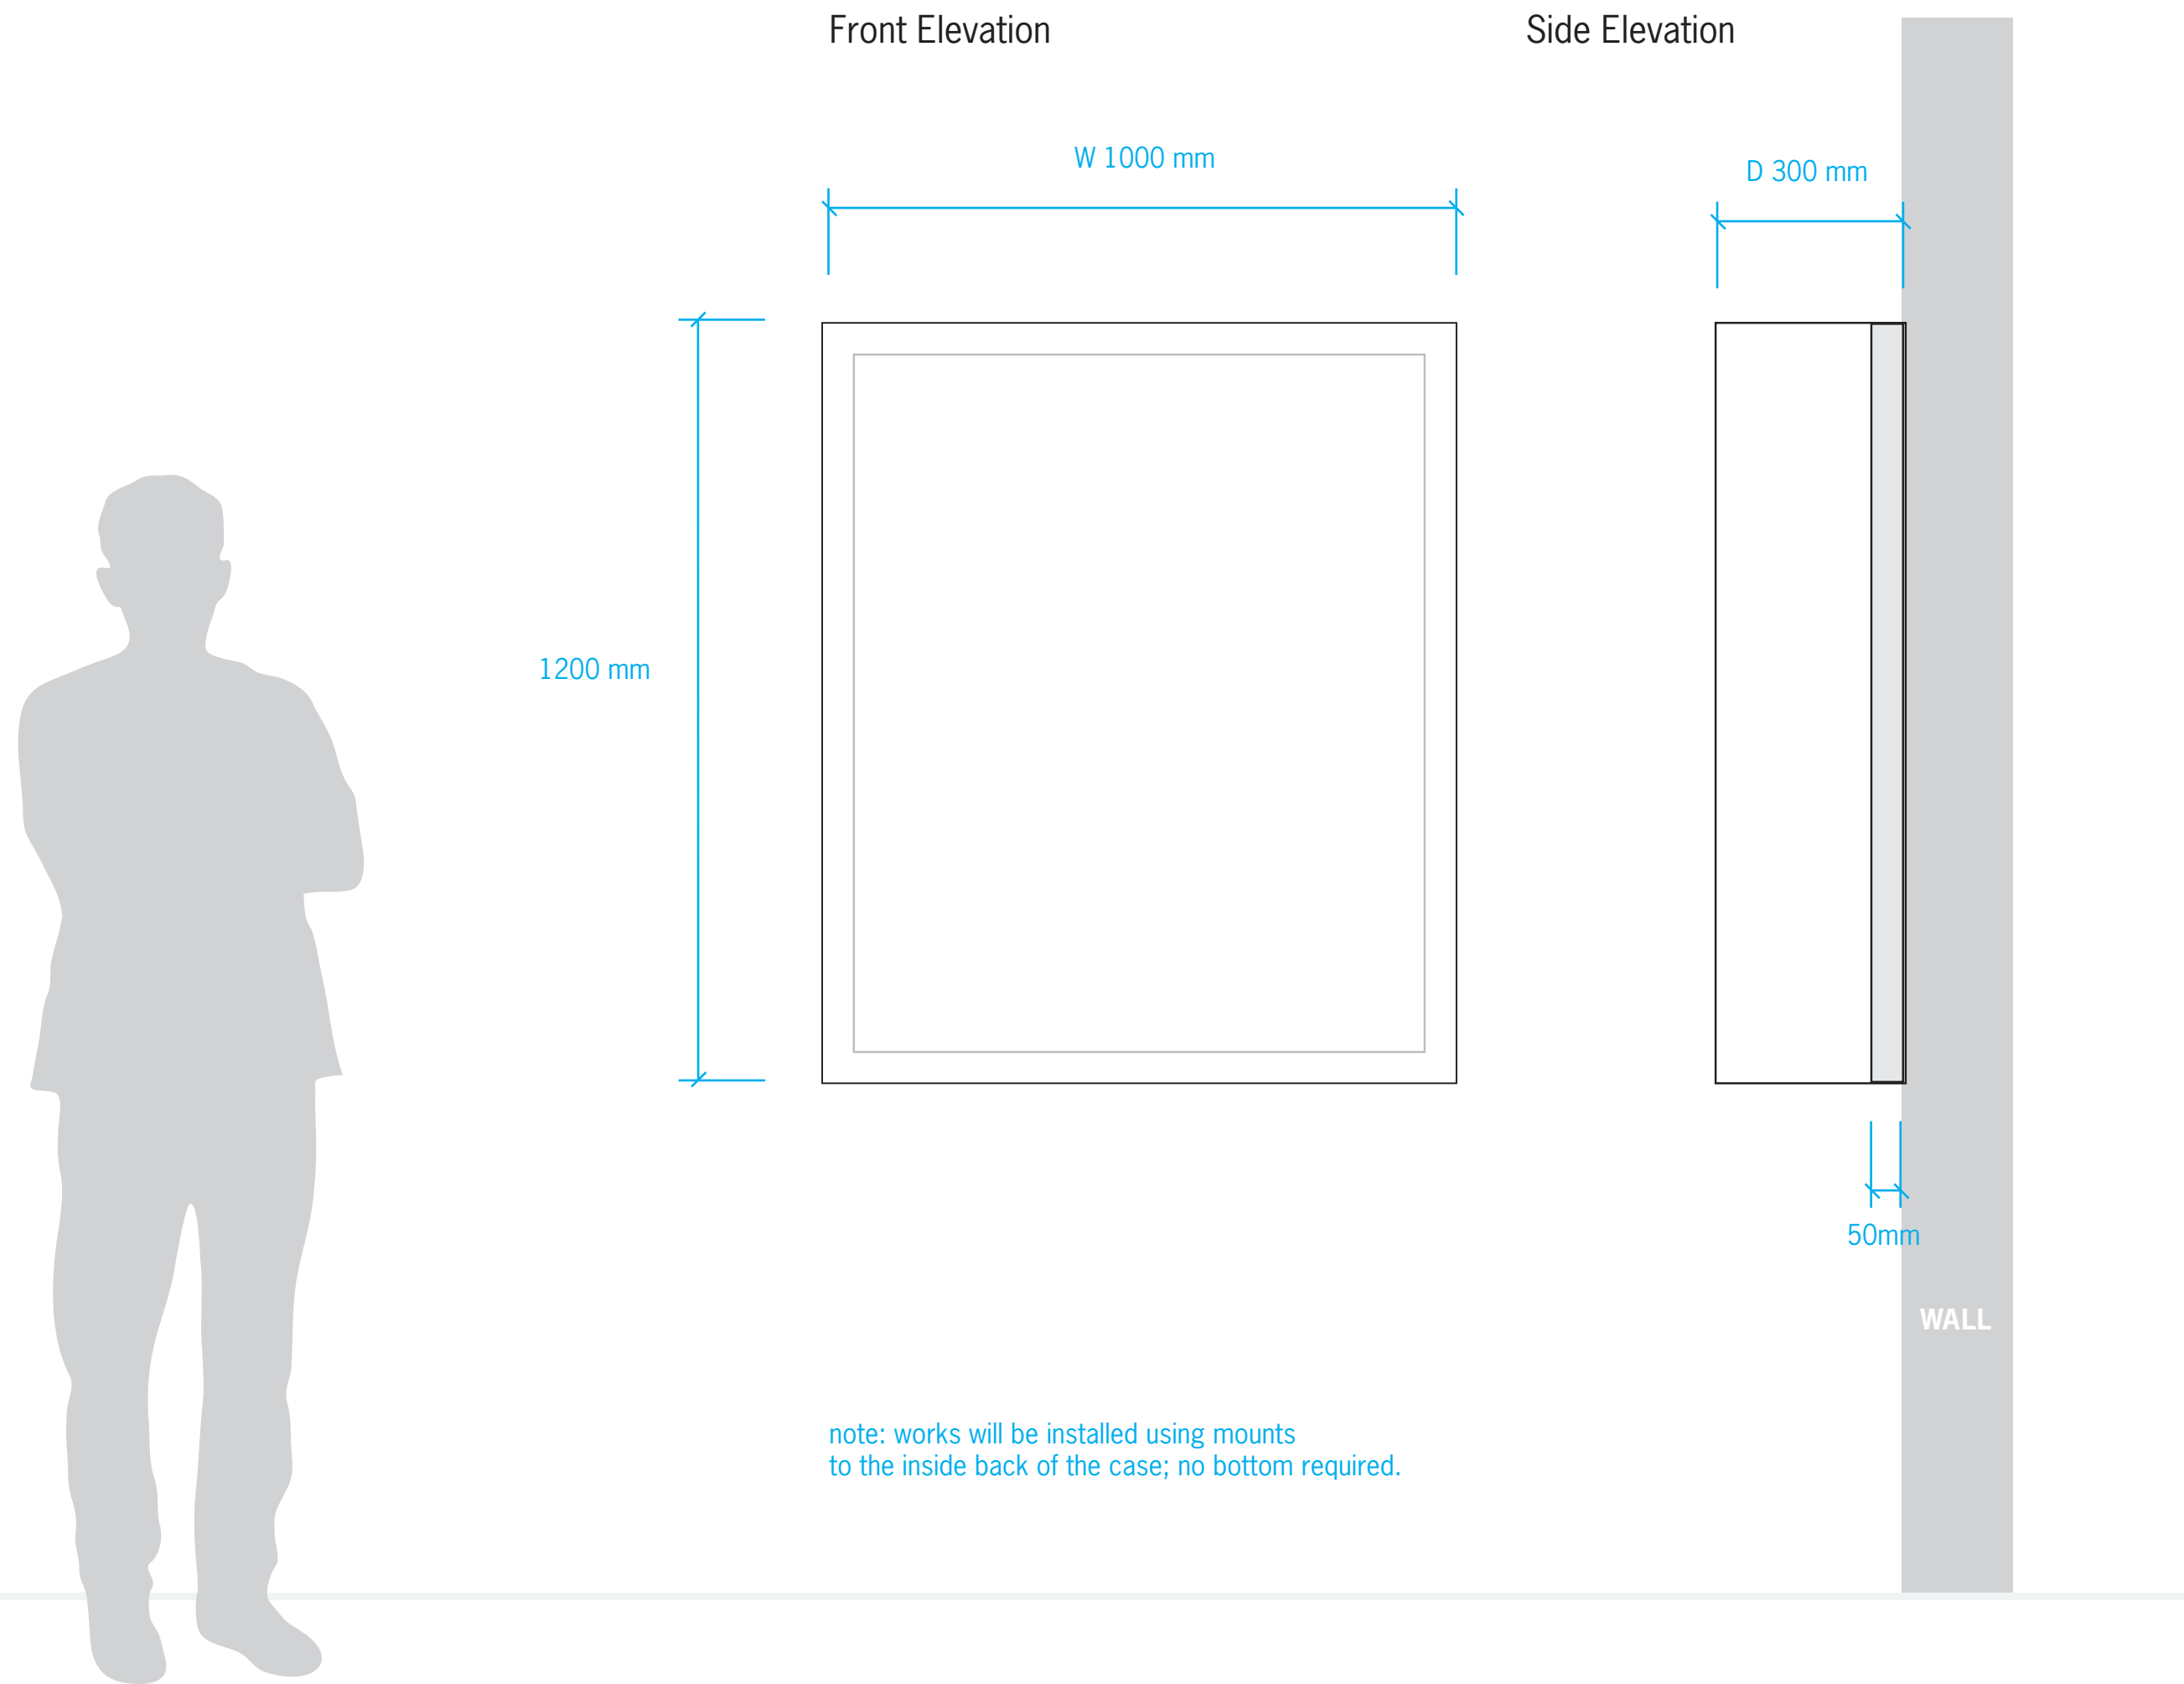

1000 mm x 300 mm Wall Hung Display Case

DRAFT

DETAILS

CASE TYPE
Wall Hung Display Case

DIMENSIONS
Height: 1200 mm
Width: 1000 mm
Depth: 300 mm

DISPLAY SURFACE HEIGHT
n/a

ACCESSIBILITY
To be determined

FINISH
Matte Powder Coated Steel

QUANTITY: 2

DRAWING TITLE 1000 x 300 Case	
PROJECT CDN 2017	
LOCATION A101	
SCALE 1:10	DATE Dec 18/2015
DRAFTED BY David Bosschaart	
DRAWING 05	
National Gallery of Canada Musée des beaux-arts du Canada