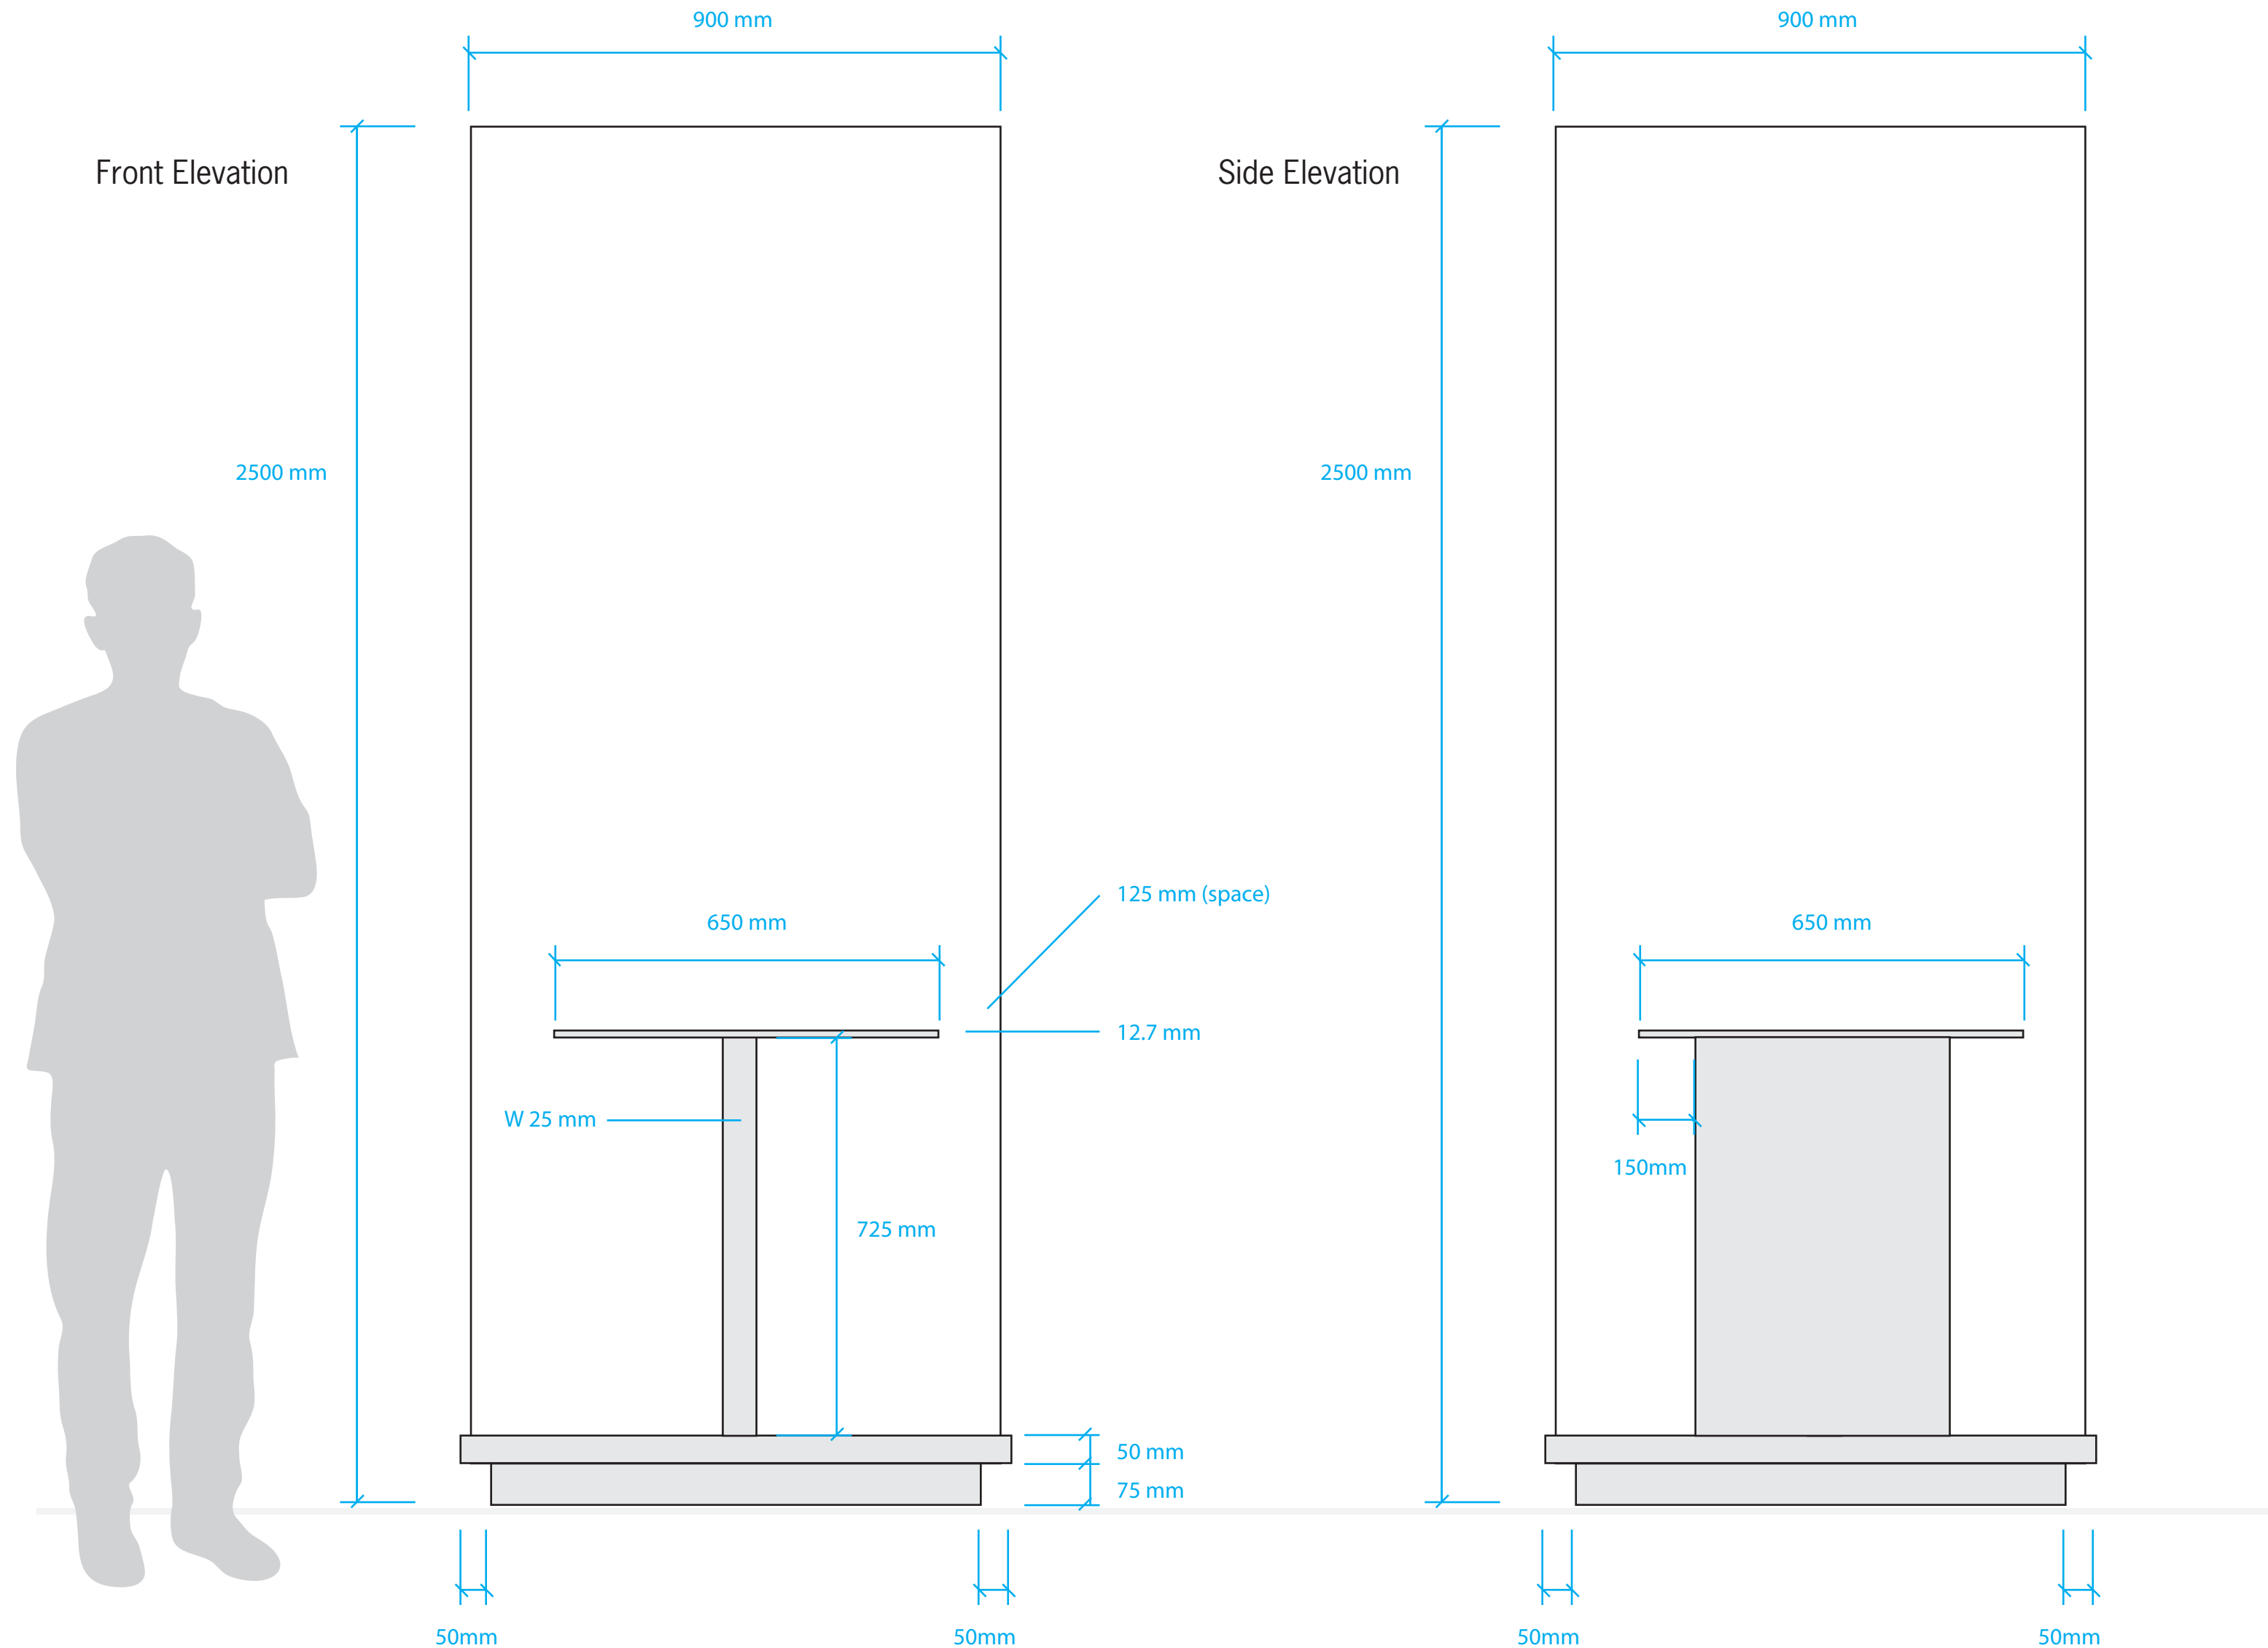

## DETAILS

CASE TYPE  
Open "U-shape" Base  
Table Display Case

DIMENSIONS  
Height: 1125 mm  
Width: 1800 mm  
Depth: 1000 mm

DISPLAY SURFACE HEIGHT  
850 mm

ACCESSIBILITY  
Hinge along width

FINISH  
Matte Powder Coated Steel

# 900 x 900 mm Display Case with Door Opening

**DRAFT**

## DETAILS

CASE TYPE  
Display Case  
with Door Opening

DIMENSIONS  
Height: 2500 mm  
Width: 900 mm  
Depth: 900 mm

DISPLAY SURFACE HEIGHT  
850 mm

ACCESSIBILITY  
Hinged Door

FINISH  
Matte Powder Coated Steel

# 2500 x 1200 mm Display Case with Door Opening

**DRAFT**