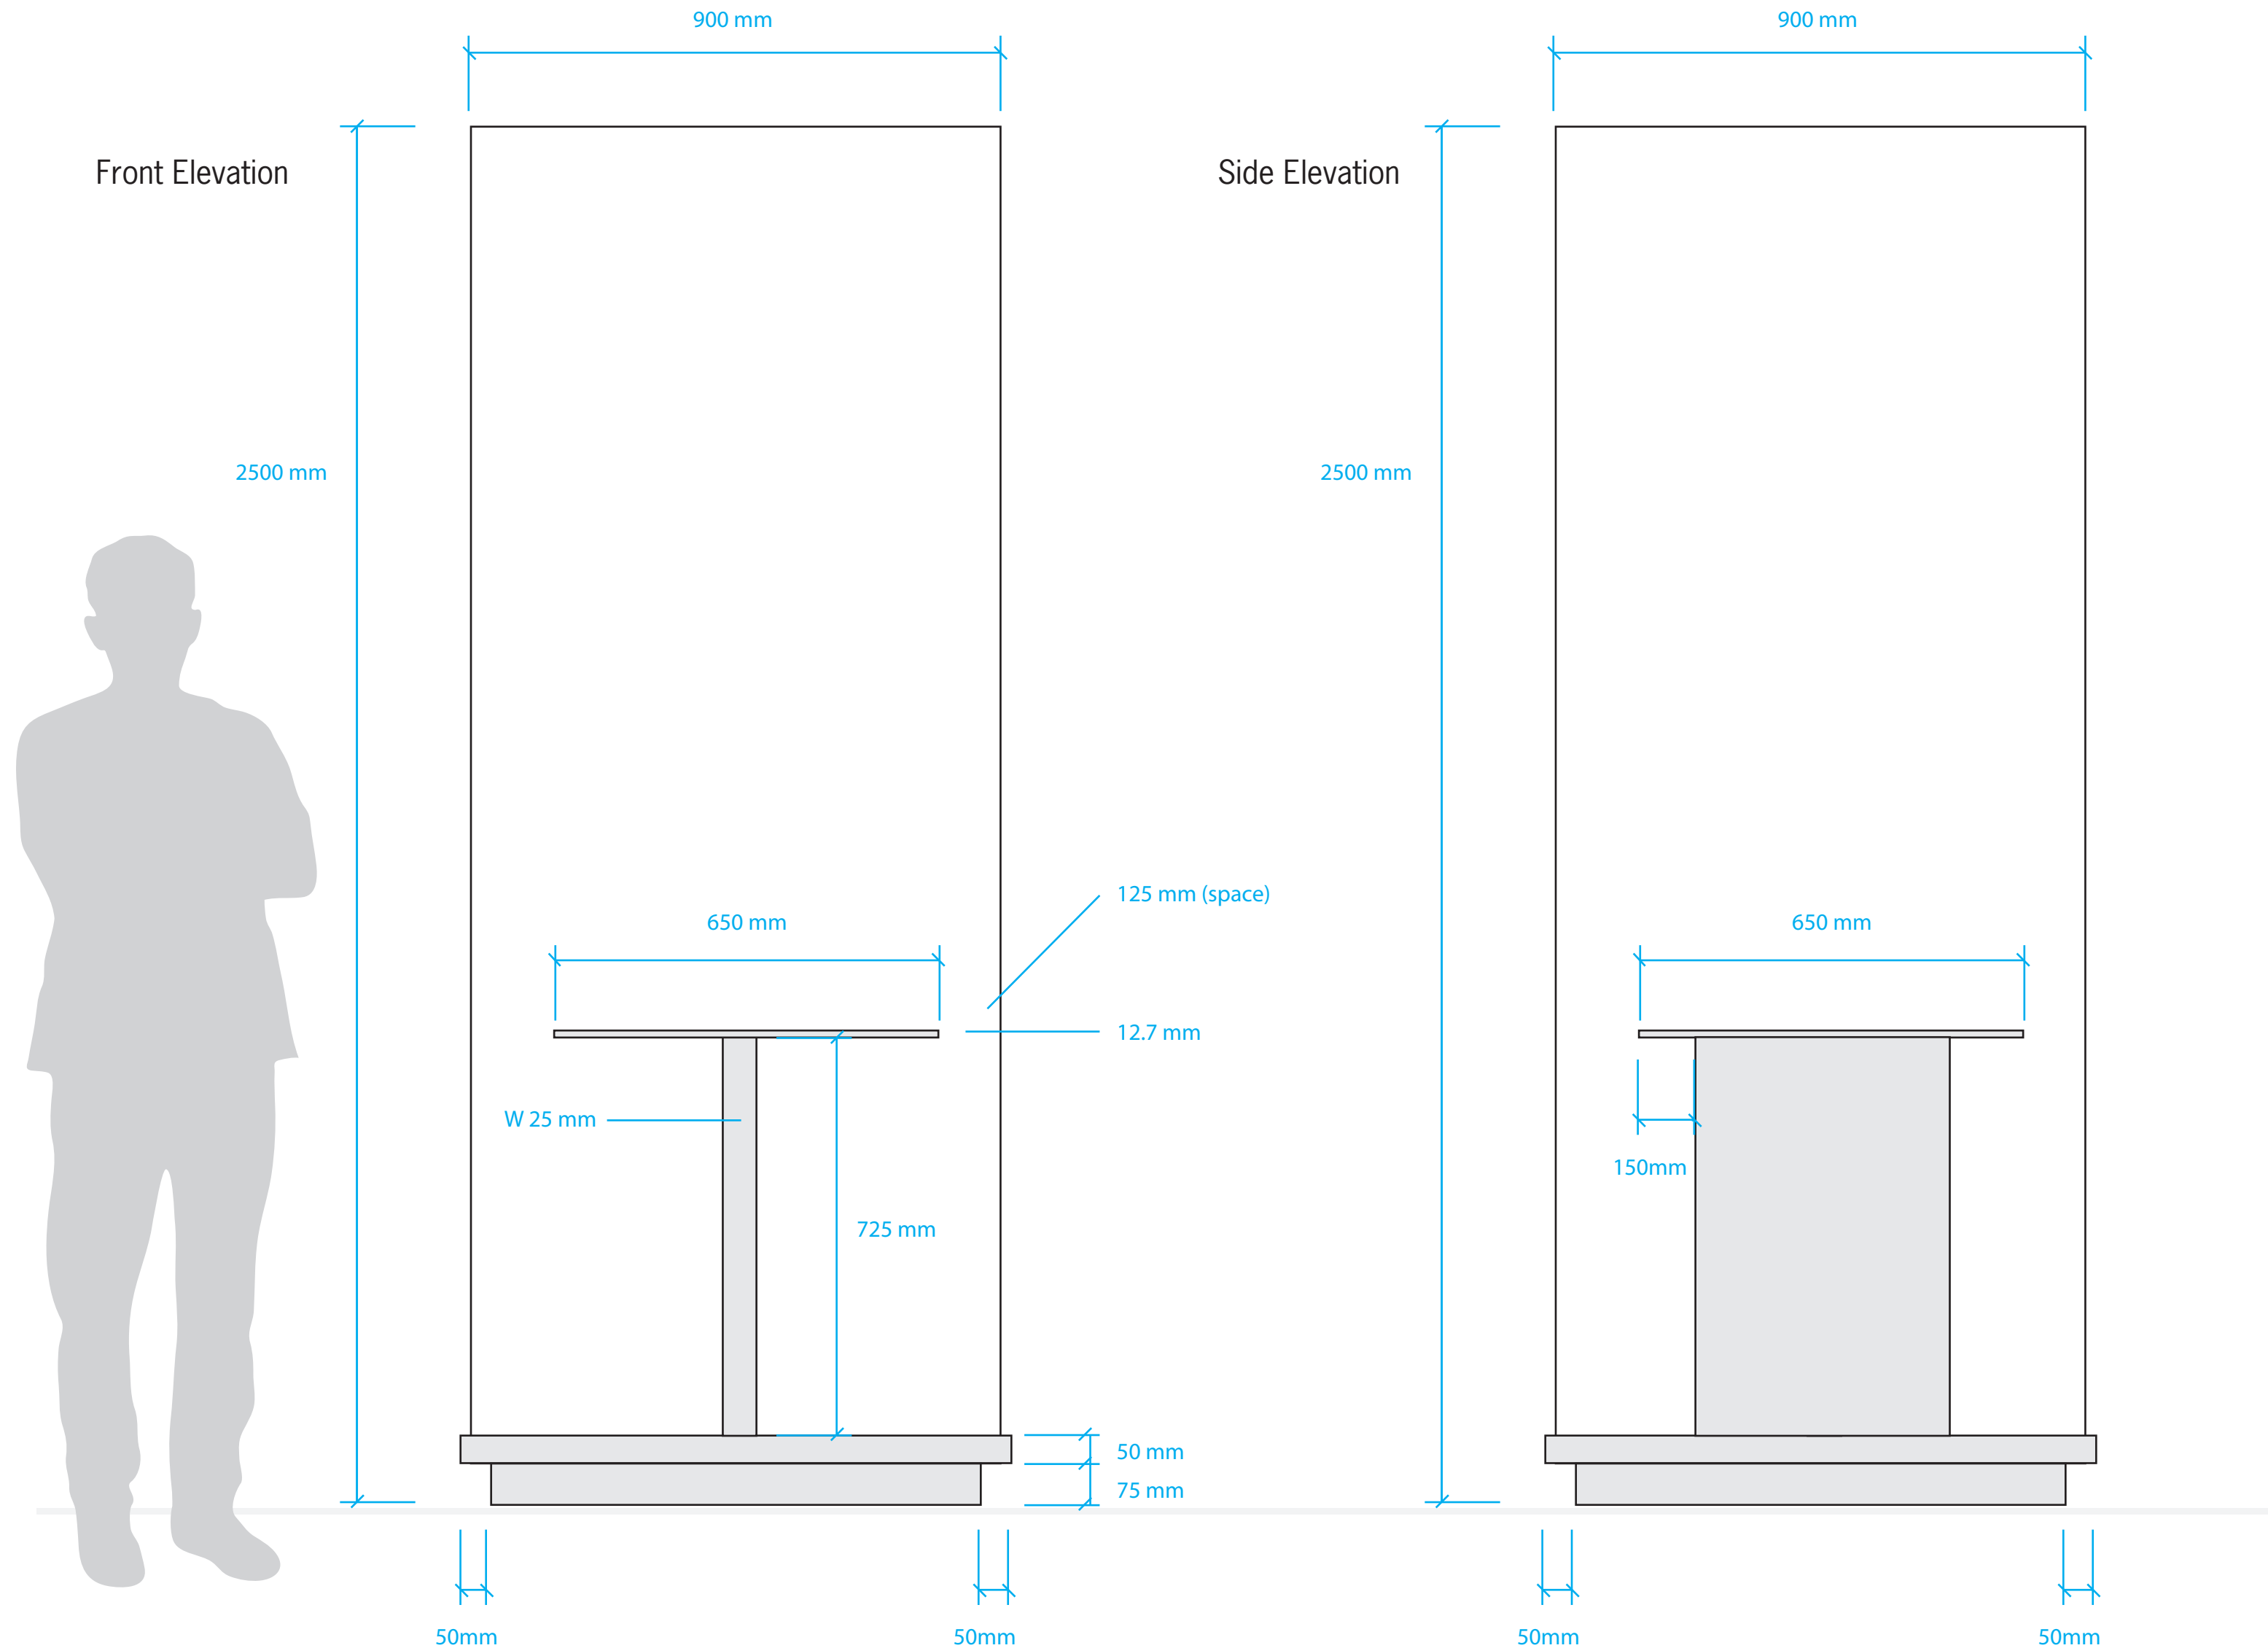

# 1700 x 1700 mm Display Case with Door Opening

**DRAFT**

## DETAILS

CASE TYPE  
Display Case  
with Door Opening

DIMENSIONS  
Height: 2500 mm  
Width: 1700 mm  
Depth: 1700 mm

DISPLAY SURFACE HEIGHT  
N/A

ACCESSIBILITY  
Hinged Door

FINISH  
Matte Powder Coated Steel

# 900 x 900 mm Display Case with Door Opening

**DRAFT**

## DETAILS

CASE TYPE  
Display Case  
with Door Opening

DIMENSIONS  
Height: 2500 mm  
Width: 900 mm  
Depth: 900 mm

DISPLAY SURFACE HEIGHT  
850 mm

ACCESSIBILITY  
Hinged Door

FINISH  
Matte Powder Coated Steel