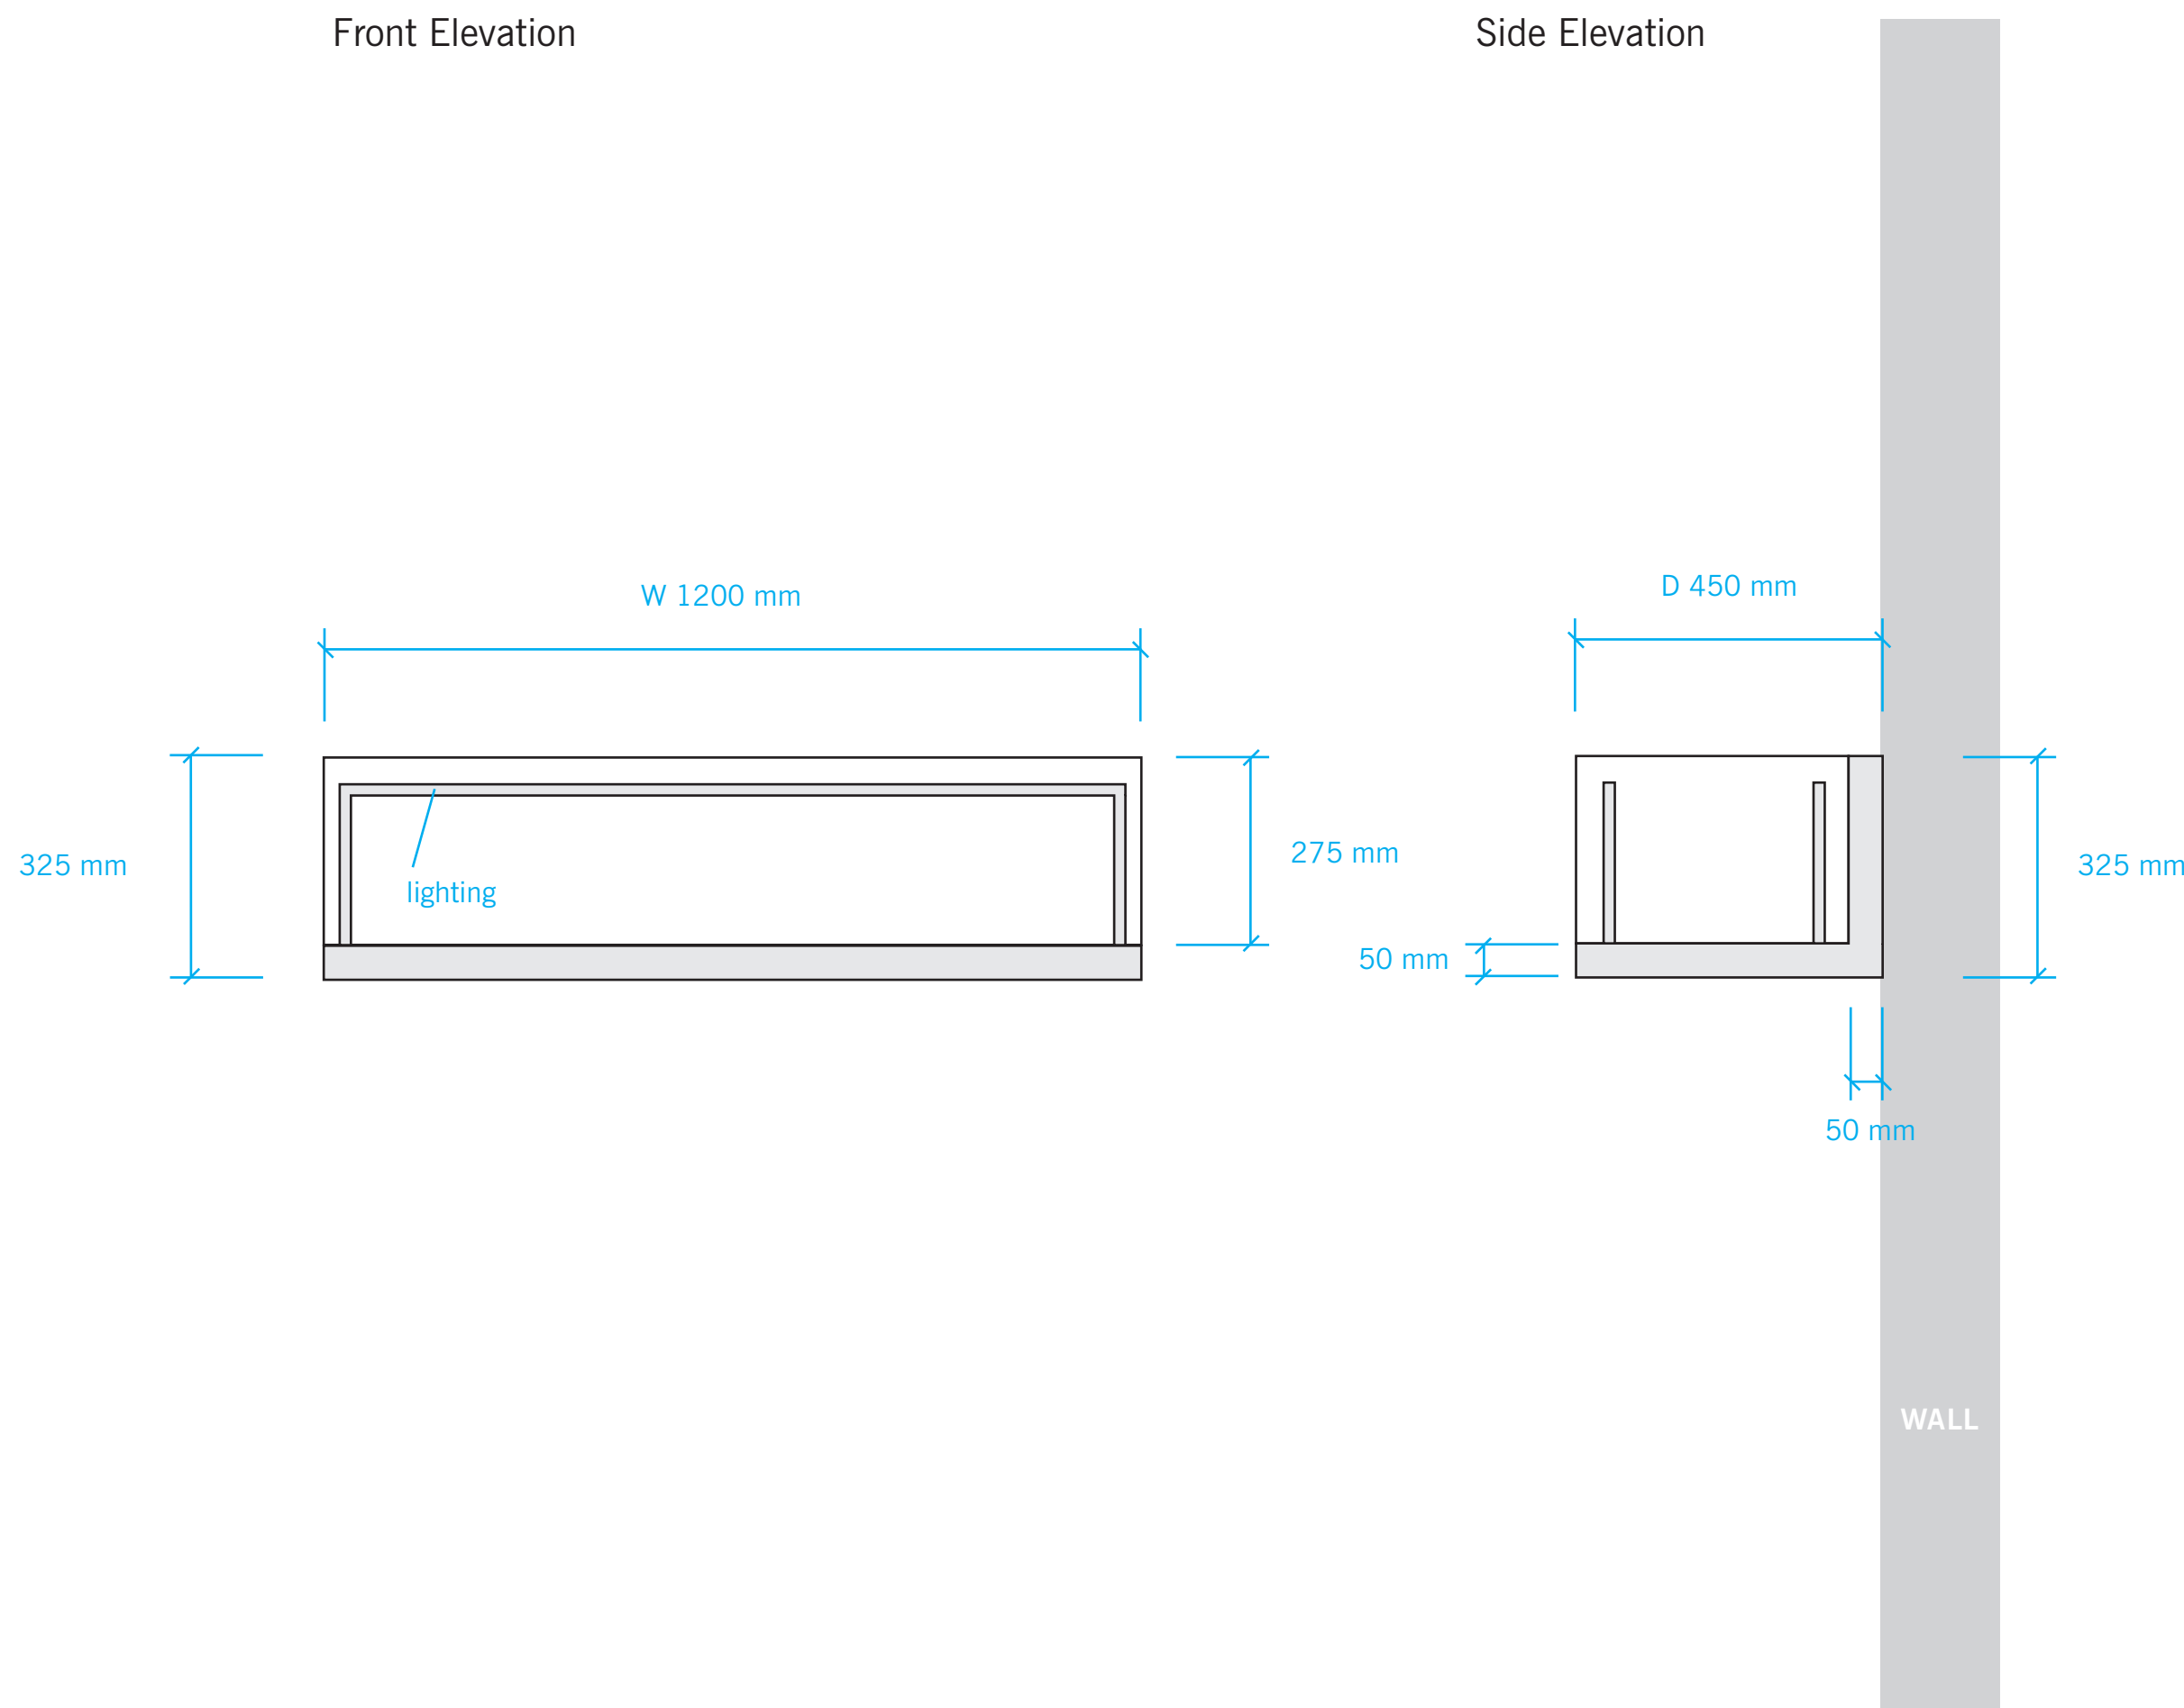

## DETAILS

CASE TYPE  
Open "U-shape" Base  
Table Display Case

DIMENSIONS  
Height: 1125 mm  
Width: 1800 mm  
Depth: 1000 mm

DISPLAY SURFACE HEIGHT  
850 mm

ACCESSIBILITY  
Hinge along width

FINISH  
Matte Powder Coated Steel

# 2400 x 1000 mm Display Case with Door Opening

**DRAFT**

## DETAILS

CASE TYPE  
Case with Door Opening

DIMENSIONS  
Height: 2500 mm  
Width: 2400 mm  
Depth: 1000 mm

DISPLAY SURFACE HEIGHT  
850 mm

ACCESSIBILITY  
Hinged Door

FINISH  
Matte Powder Coated Steel

**QUANTITY: 1**

## DETAILS

CASE TYPE  
Wall Hung Table Display Case with integrated lighting

DIMENSIONS  
Height: 325 mm  
Width: 1200 mm  
Depth: 450 mm

DISPLAY SURFACE HEIGHT  
850 mm

ACCESSIBILITY  
Front hinged cover