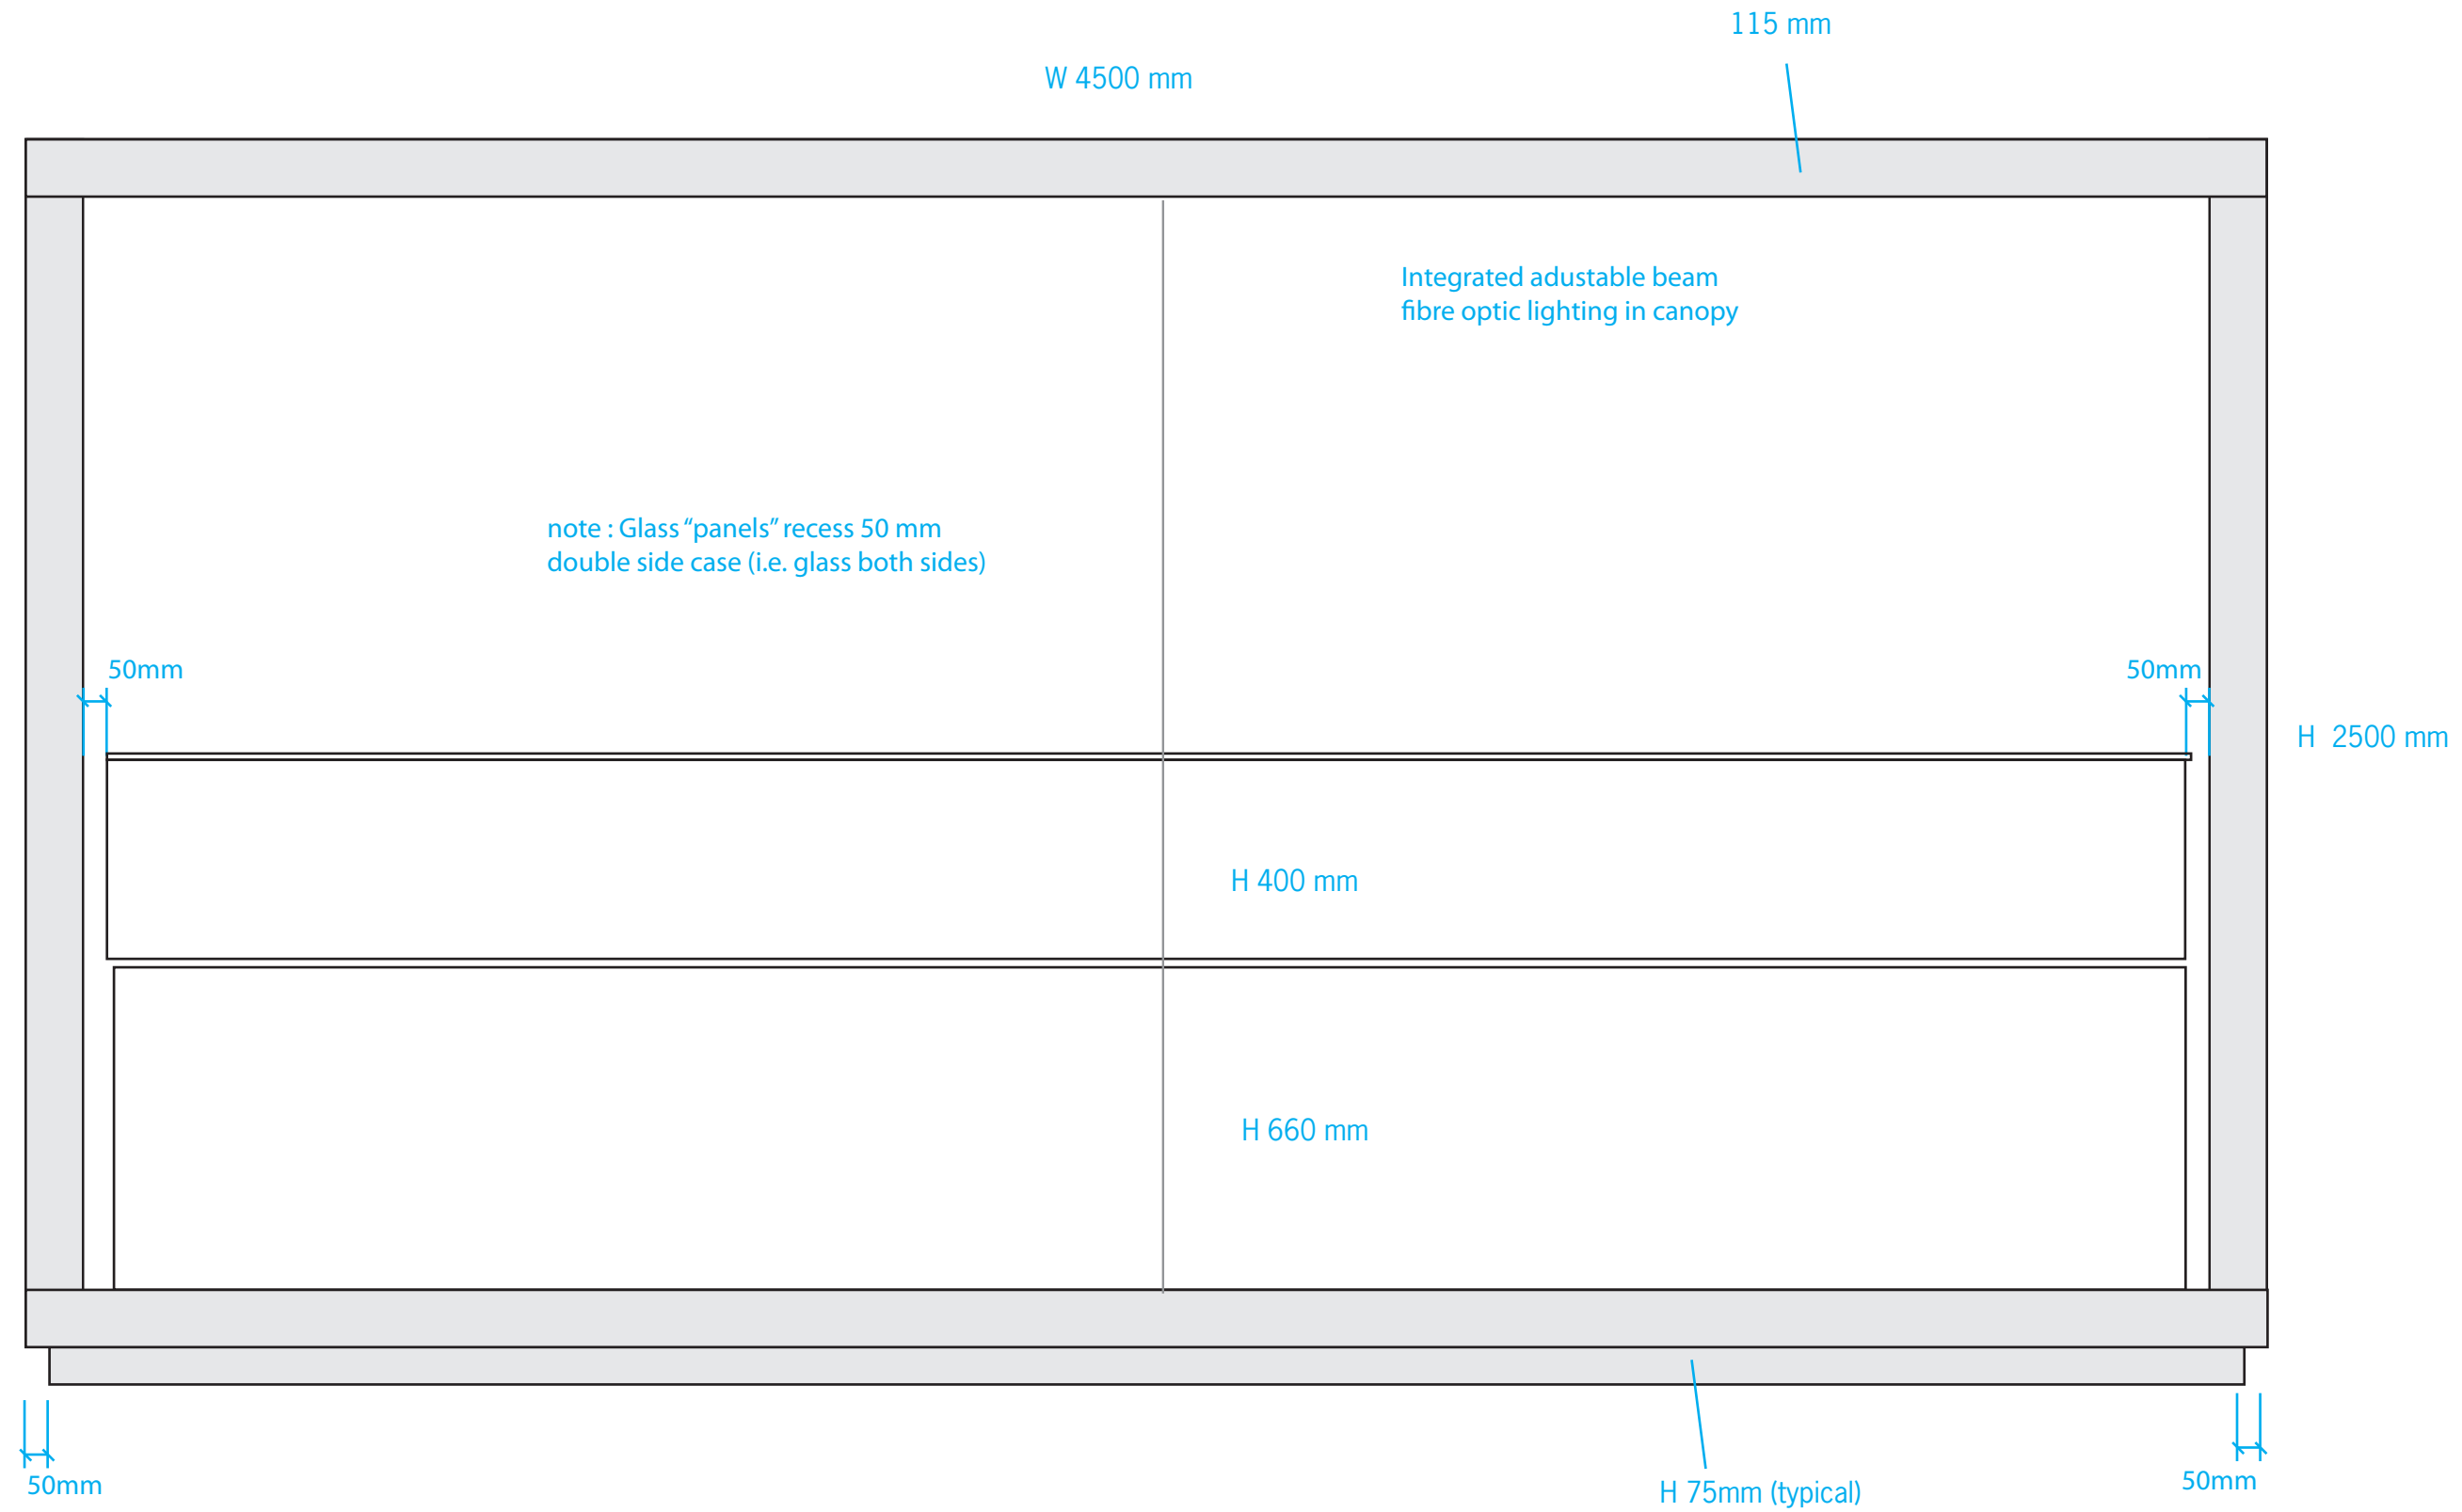

4500 mm x 1200 mm Large Inuit Case

Front Elevation

DRAFT

DETAILS

CASE TYPE
Large Inuit Case

DIMENSIONS
Height: 2500 mm
Width: 4500 mm
Depth: 1200 mm

DISPLAY SURFACE HEIGHT
n/a

ACCESSIBILITY
To Be Determined

FINISH
Matte Powder Coated Steel

QUANTITY: 1

DRAWING TITLE 4500 x 1200 Case	
PROJECT CDN 2017	
LOCATION A112	
SCALE n/a	DATE Dec 18/2015
DRAFTED BY David Bosschaart	
DRAWING 30a	
National Gallery of Canada Musée des beaux-arts du Canada