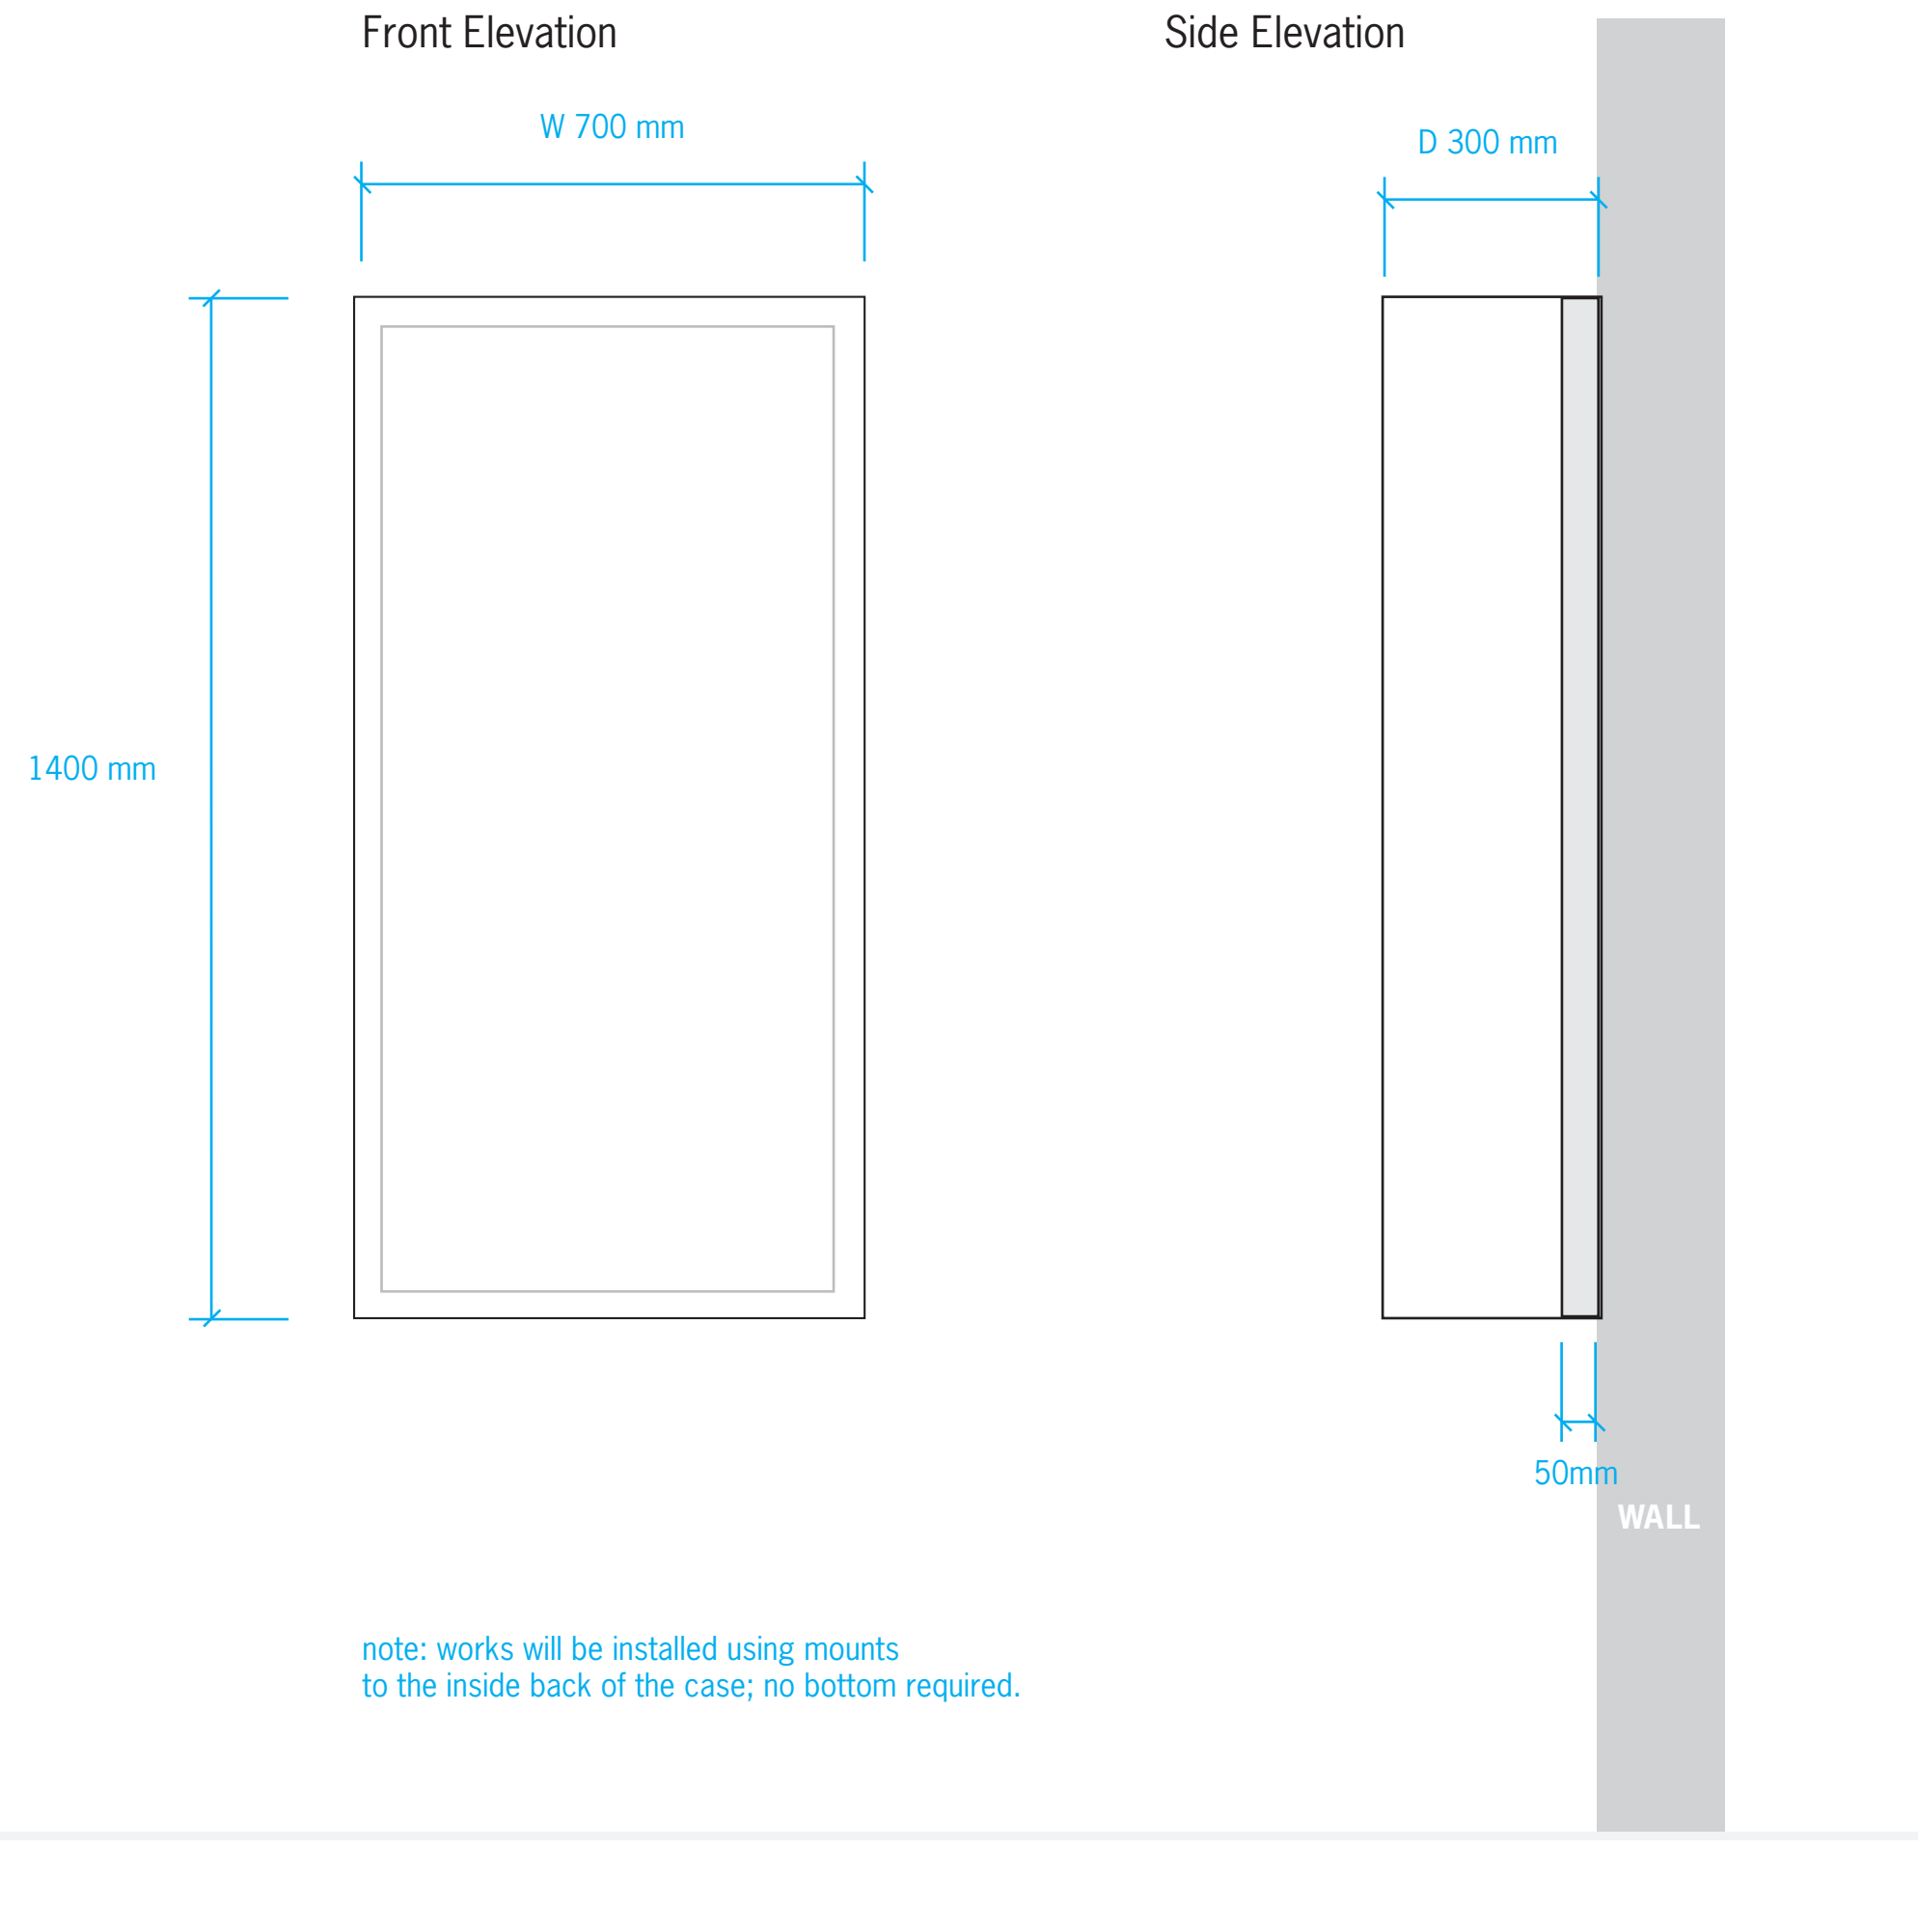

700 mm x 300 mm Wall Hung Display Case

DRAFT

DETAILS

CASE TYPE
Wall Hung Display Case

DIMENSIONS
Height: 1400 mm
Width: 700 mm
Depth: 300 mm

DISPLAY SURFACE HEIGHT
n/a

ACCESSIBILITY
To be determined

FINISH
Matte Powder Coated Steel

QUANTITY: 1

DRAWING TITLE 700 x 300 Case	
PROJECT CDN 2017	
LOCATION A109	
SCALE 1:10	DATE Dec 18/2015
DRAFTED BY David Bosschaart	
DRAWING 26	
National Gallery of Canada Musée des beaux-arts du Canada