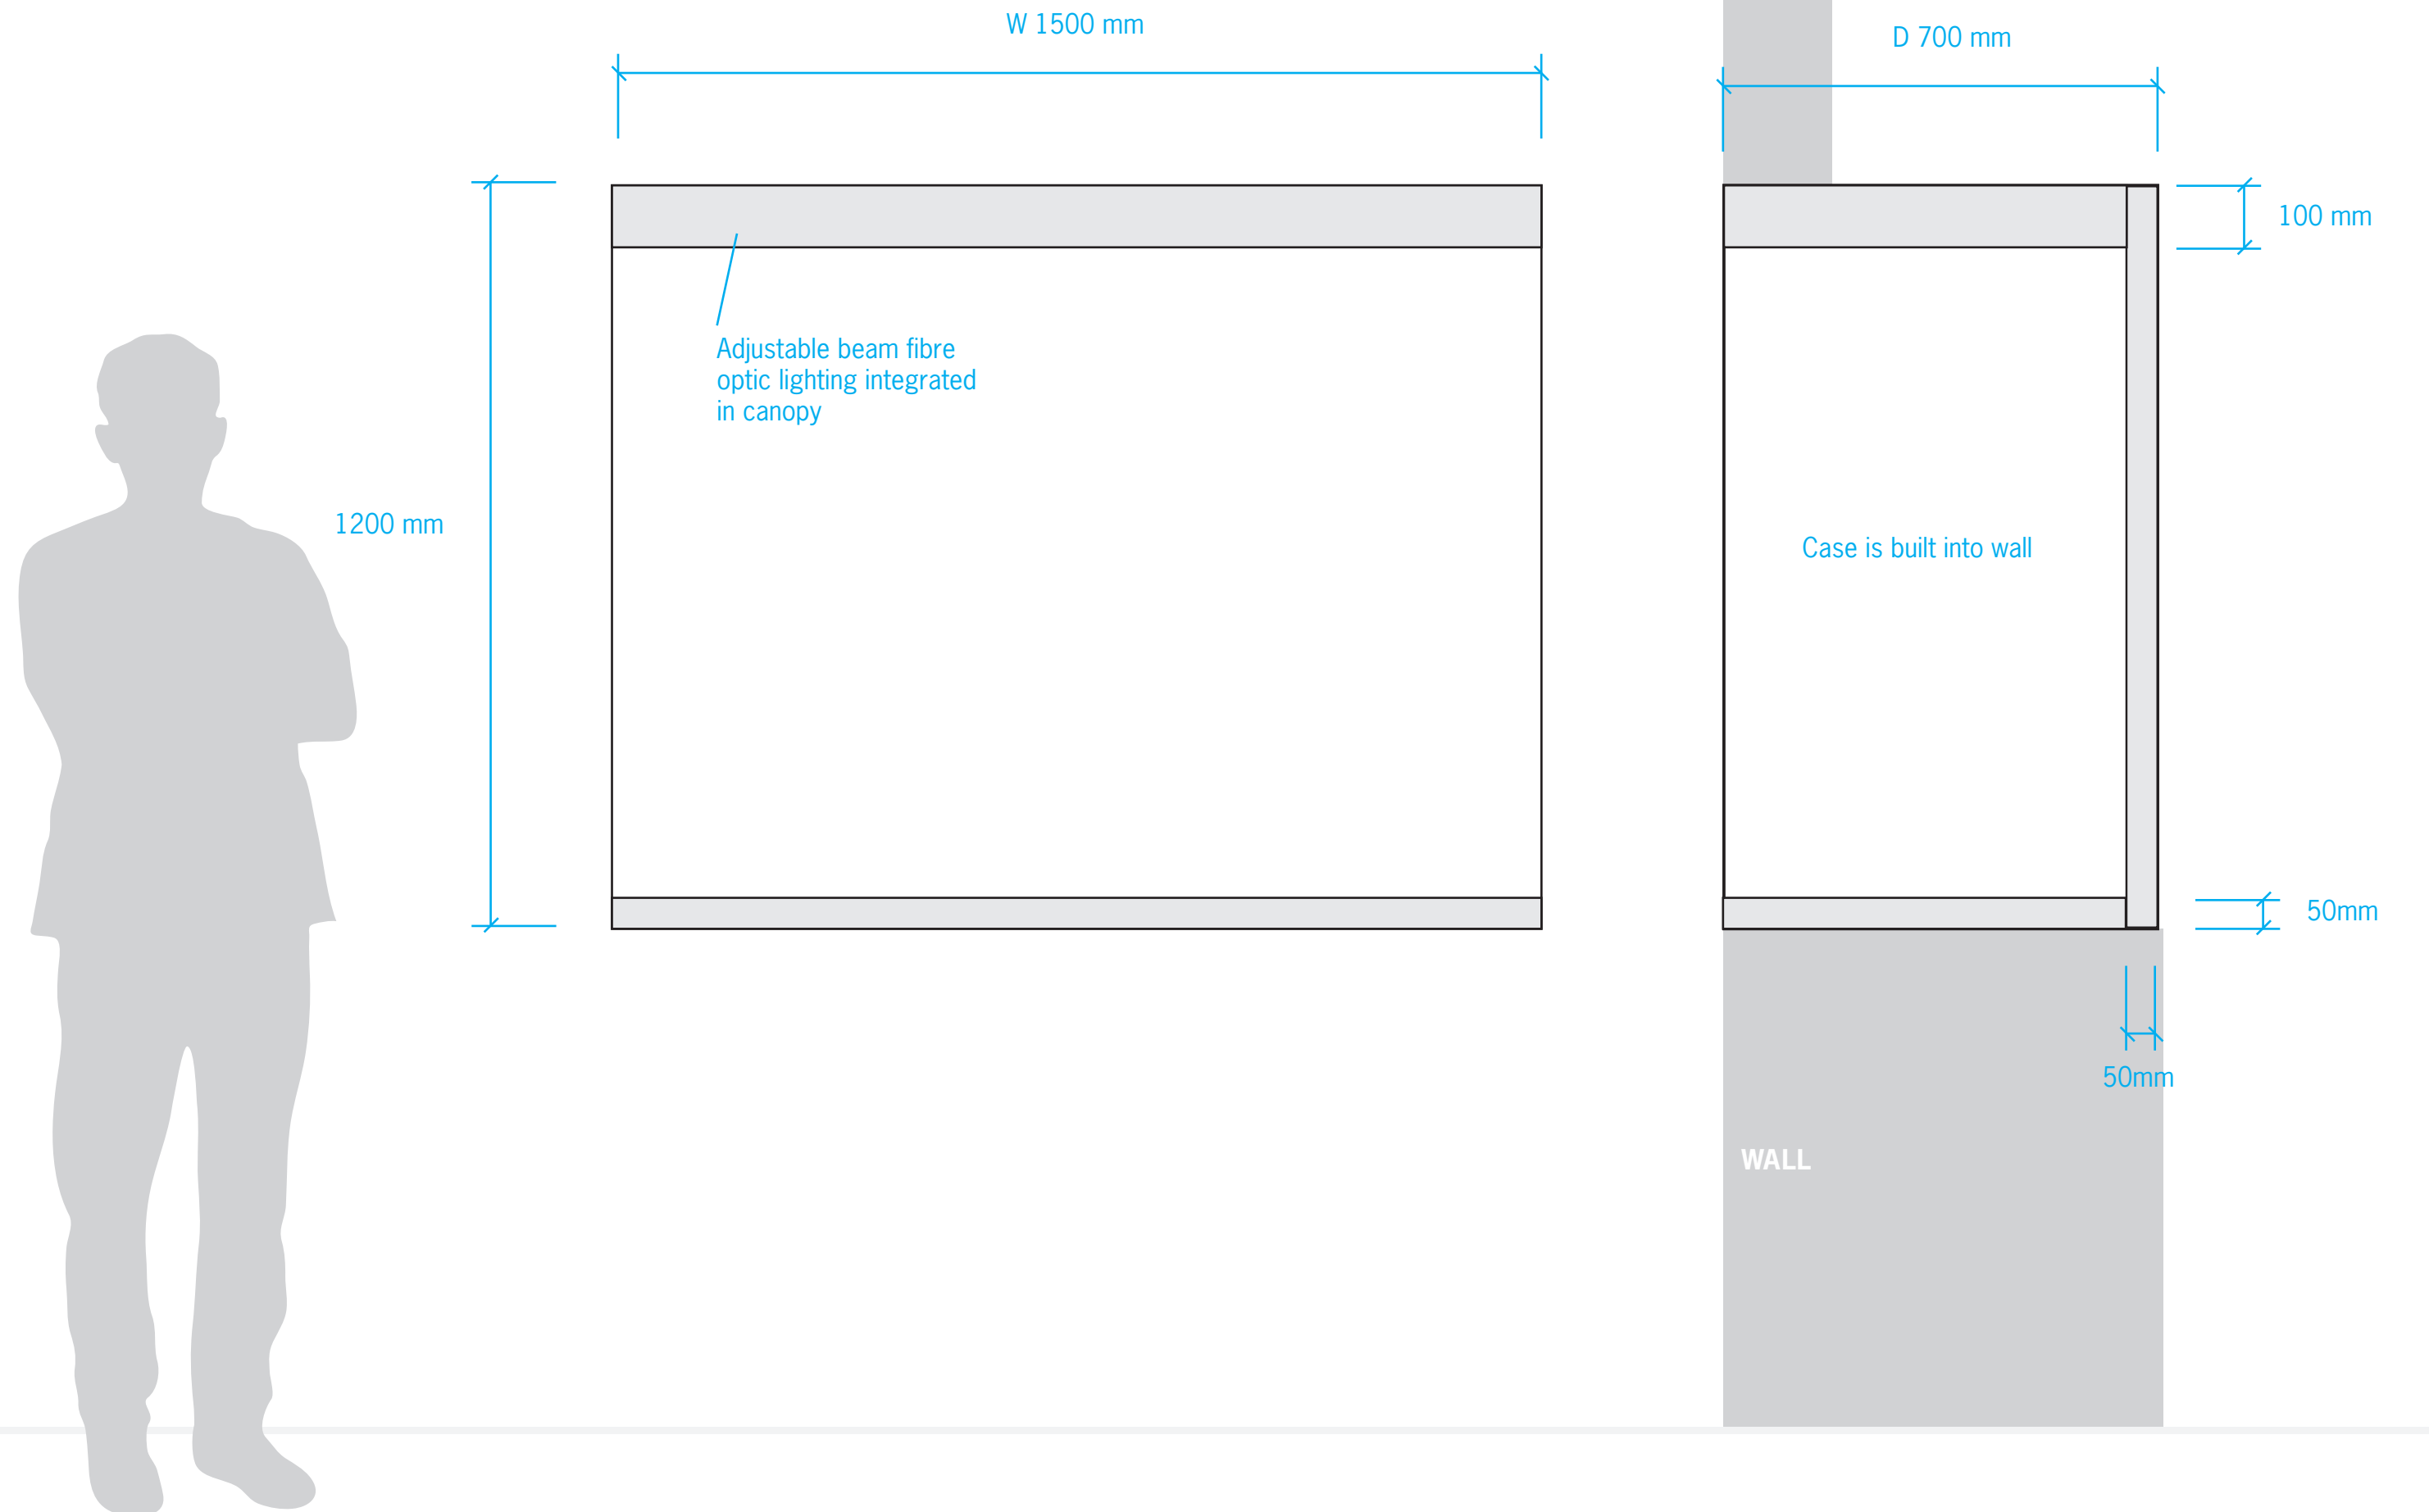

1500 mm x 700 mm Built-in Wall Display Case

DRAFT

Front Elevation

Side Elevation

DETAILS

CASE TYPE
Built-in Wall
Display Case

DIMENSIONS
Height: 1200 mm
Width: 1500 mm
Depth: 700 mm

DISPLAY SURFACE HEIGHT
850 mm

ACCESSIBILITY
Hinged front door

FINISH
Matte Powder Coated Steel

QUANTITY: 1

DRAWING TITLE 1500 x 700 Case	
PROJECT CDN 2017	
LOCATION A102	
SCALE 1:10	DATE Dec 18/2015
DRAFTED BY David Bosschaart	
DRAWING 08	
National Gallery of Canada Musée des beaux-arts du Canada