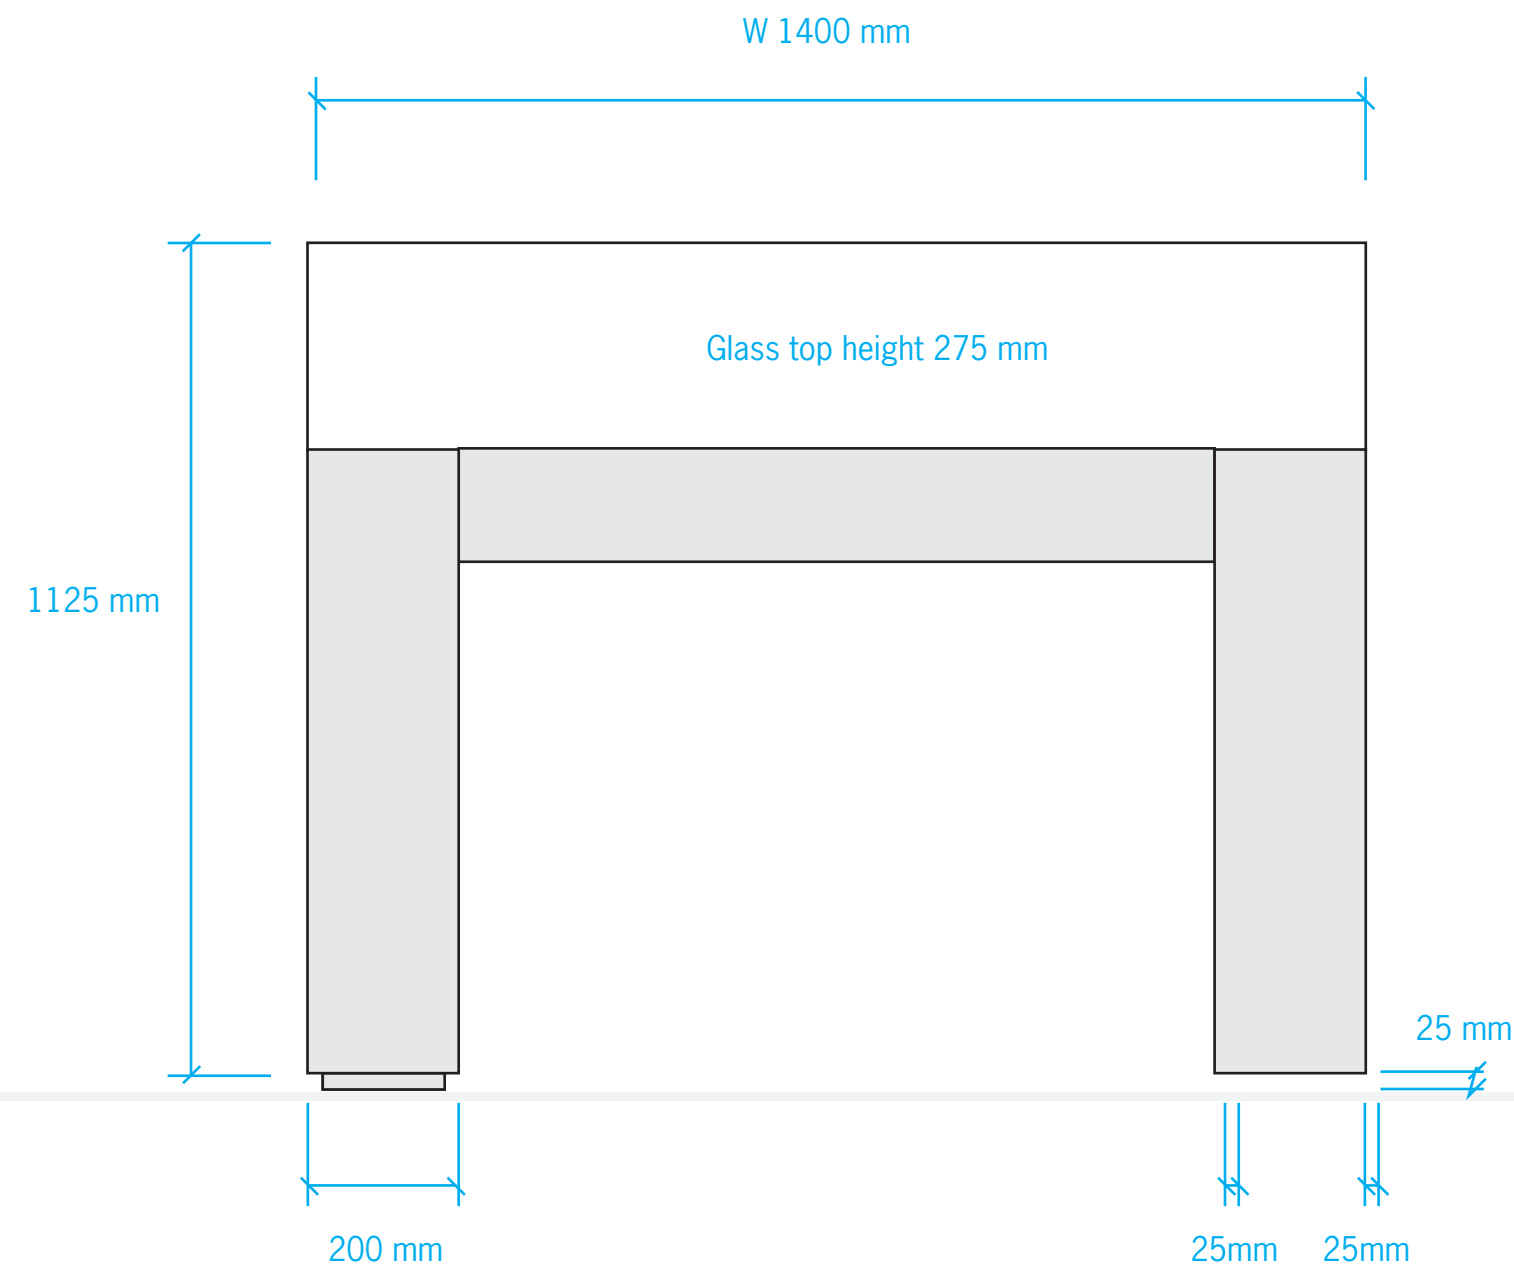

Side Elevation