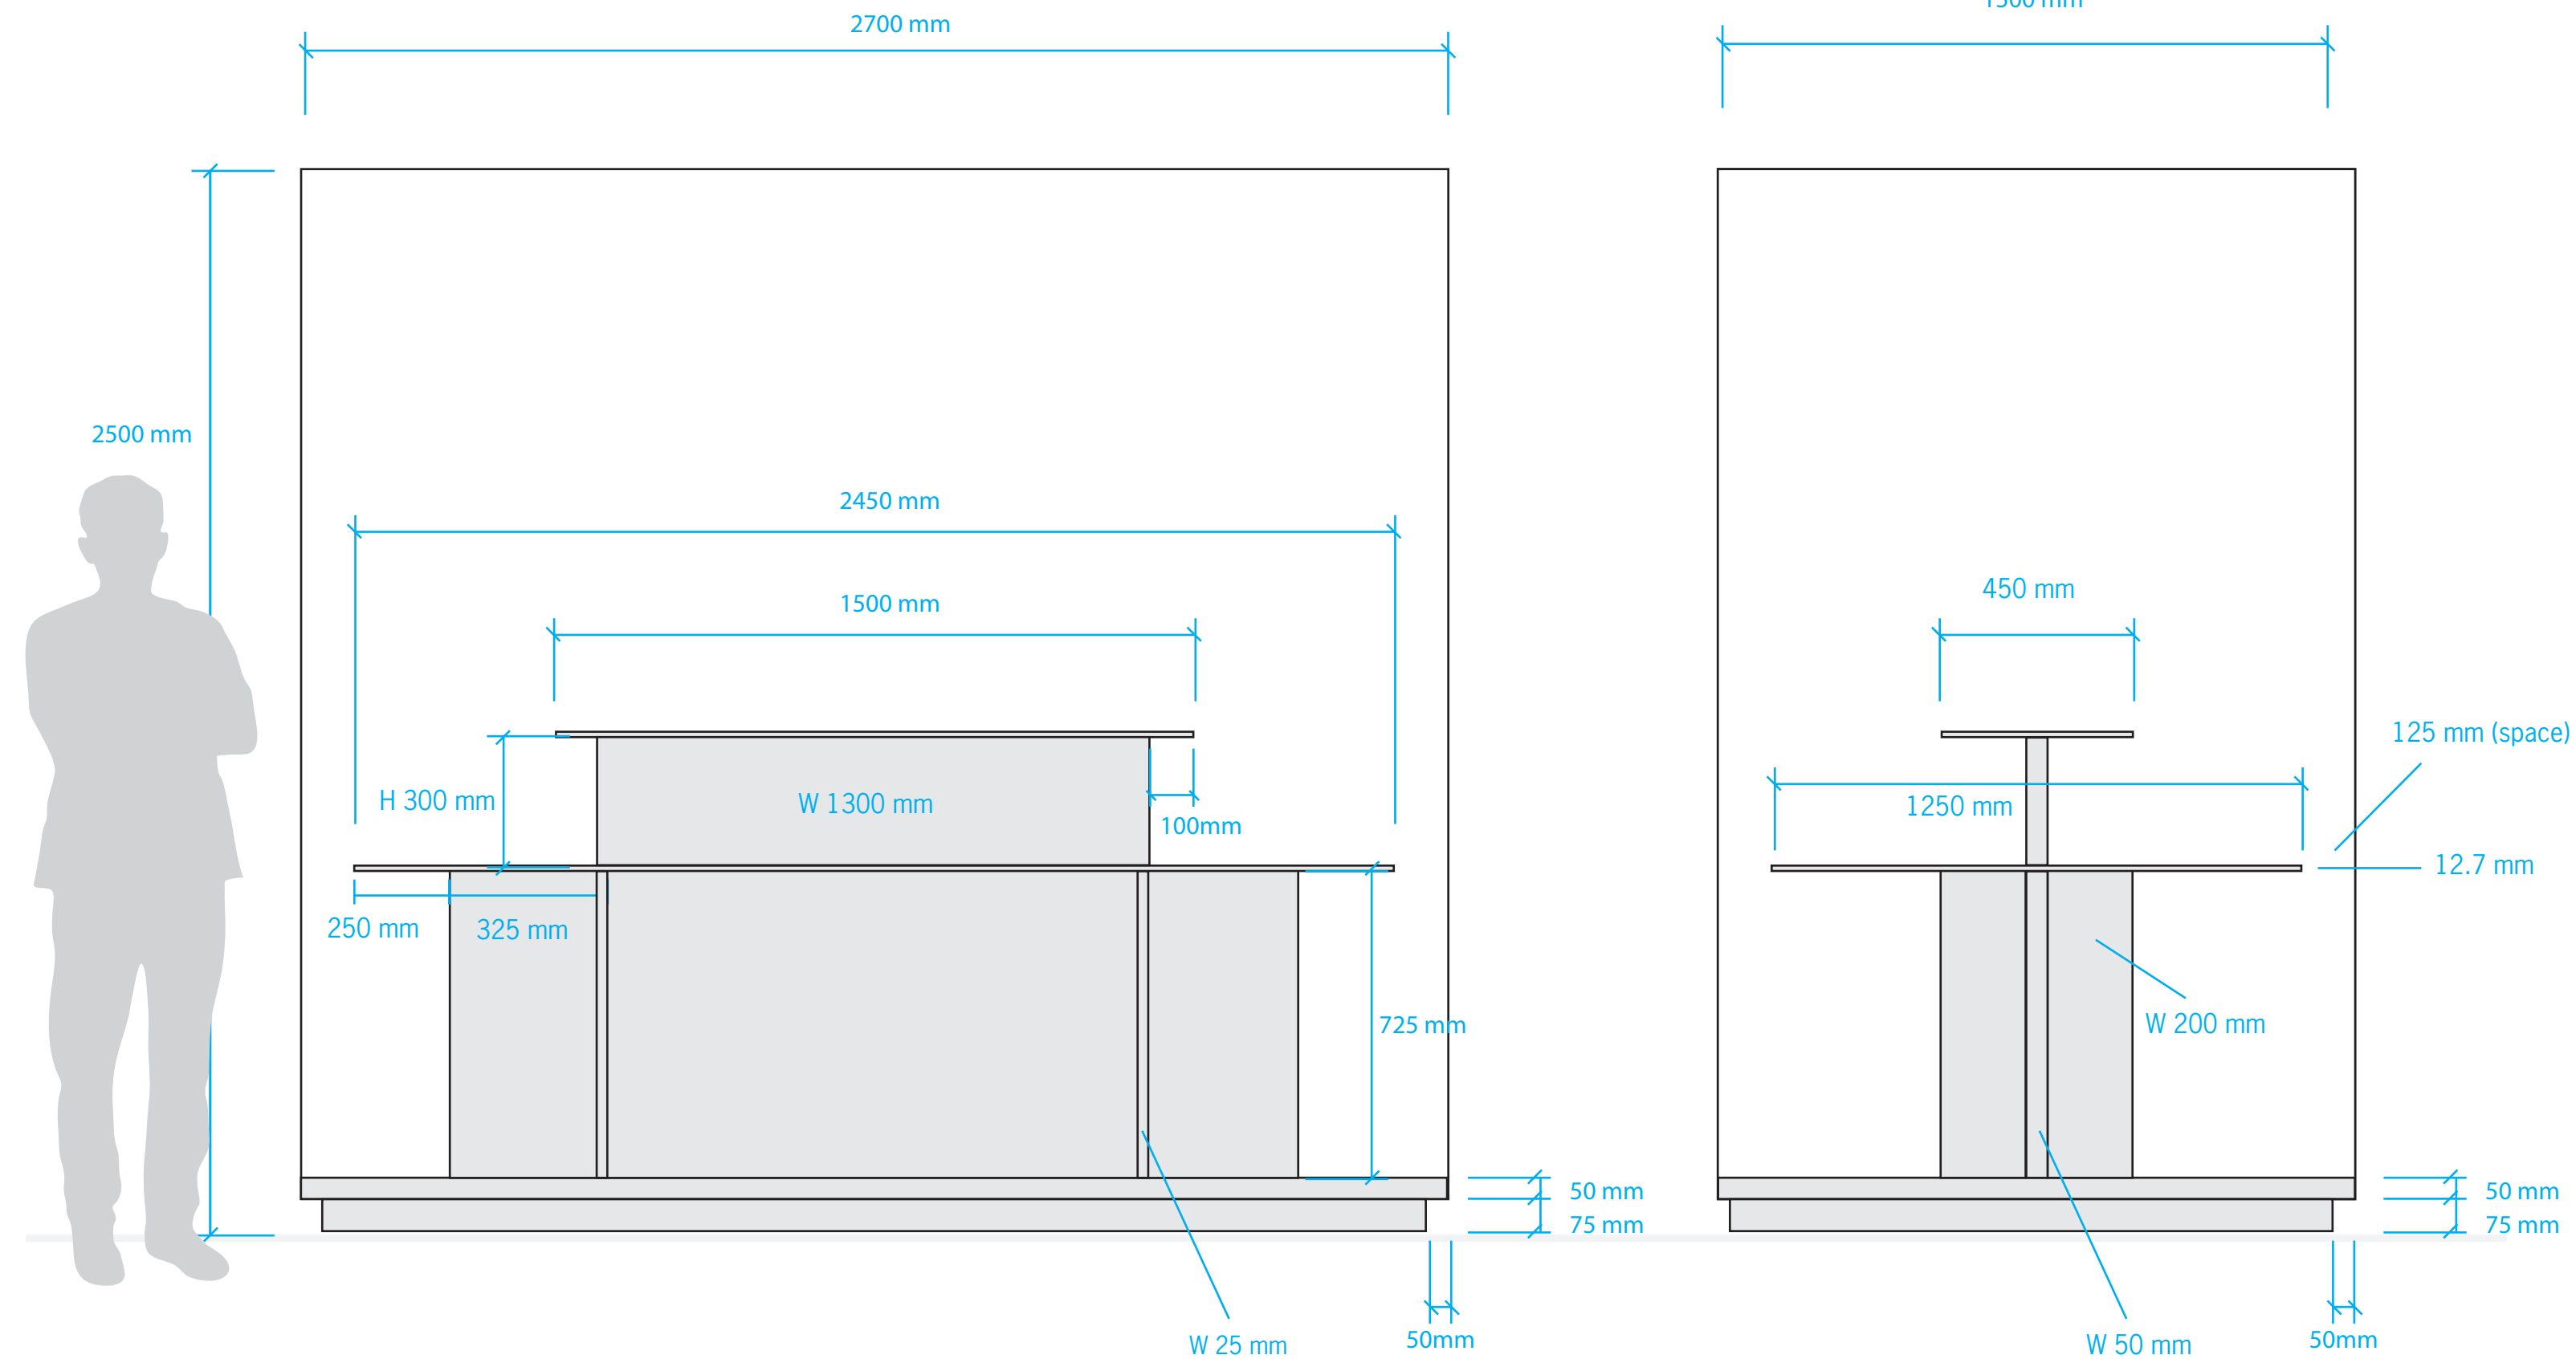

2700 x 1500 mm Display Case with Door Opening

DRAFT

Front Elevation

Side Elevation

DETAILS

CASE TYPE
Display Case
with Door Opening

DIMENSIONS
Height: 2500 mm
Width: 2700 mm
Depth: 1500 mm

DISPLAY SURFACE HEIGHT
850 mm

ACCESSIBILITY
Hinged Door

FINISH
Matte Powder Coated Steel

QUANTITY: 1

DRAWING TITLE 2700 x 1500 Case	
PROJECT CDN 2017	
LOCATION A102	
SCALE 1:10	DATE Dec 17/2015
DRAFTED BY David Bosschaart	
DRAWING 07	
National Gallery of Canada Musée des beaux-arts du Canada