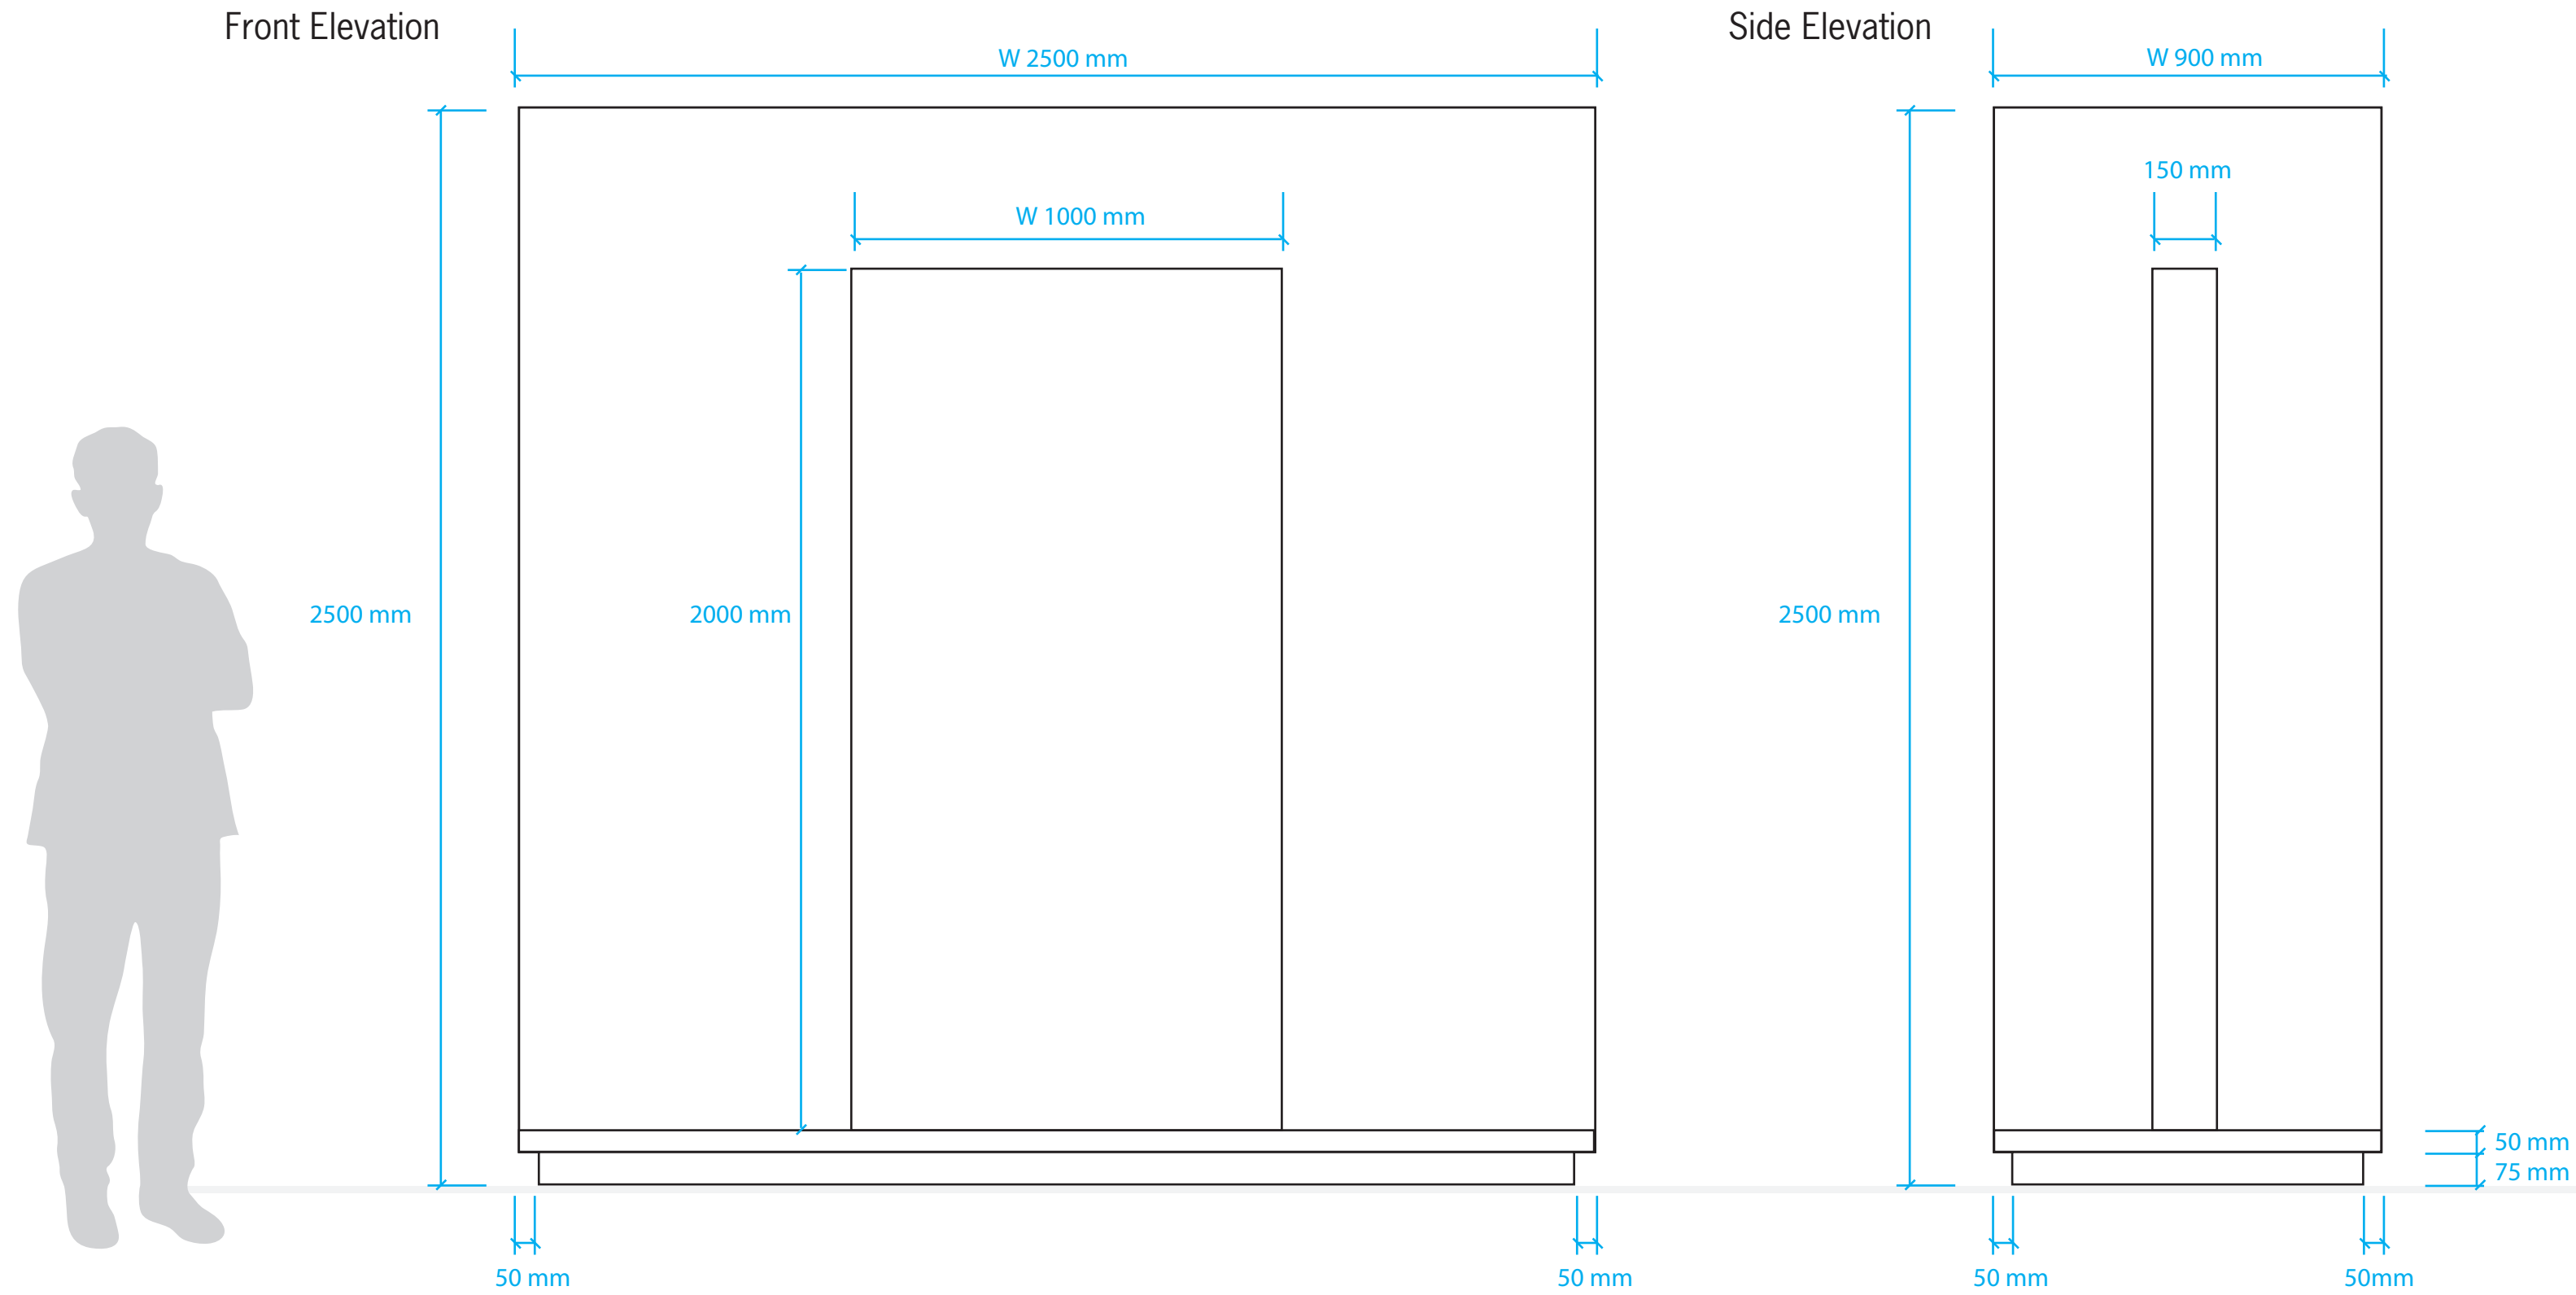

2500 x 900 mm Display Case with Door Opening

DRAFT

DETAILS

CASE TYPE
Display Case
with Door Opening

DIMENSIONS
Height: 2500 mm
Width: 2500 mm
Depth: 900 mm

DISPLAY SURFACE HEIGHT
850 mm

ACCESSIBILITY
Hinged Door

FINISH
Matte Powder Coated Steel

QUANTITY: 1

DRAWING TITLE 2500 x 900 Case	
PROJECT CDN 2017	
LOCATION A102	
SCALE 1:10	DATE Dec 18/2015
DRAFTED BY David Bosschaart	
DRAWING 06	
National Gallery of Canada Musée des beaux-arts du Canada