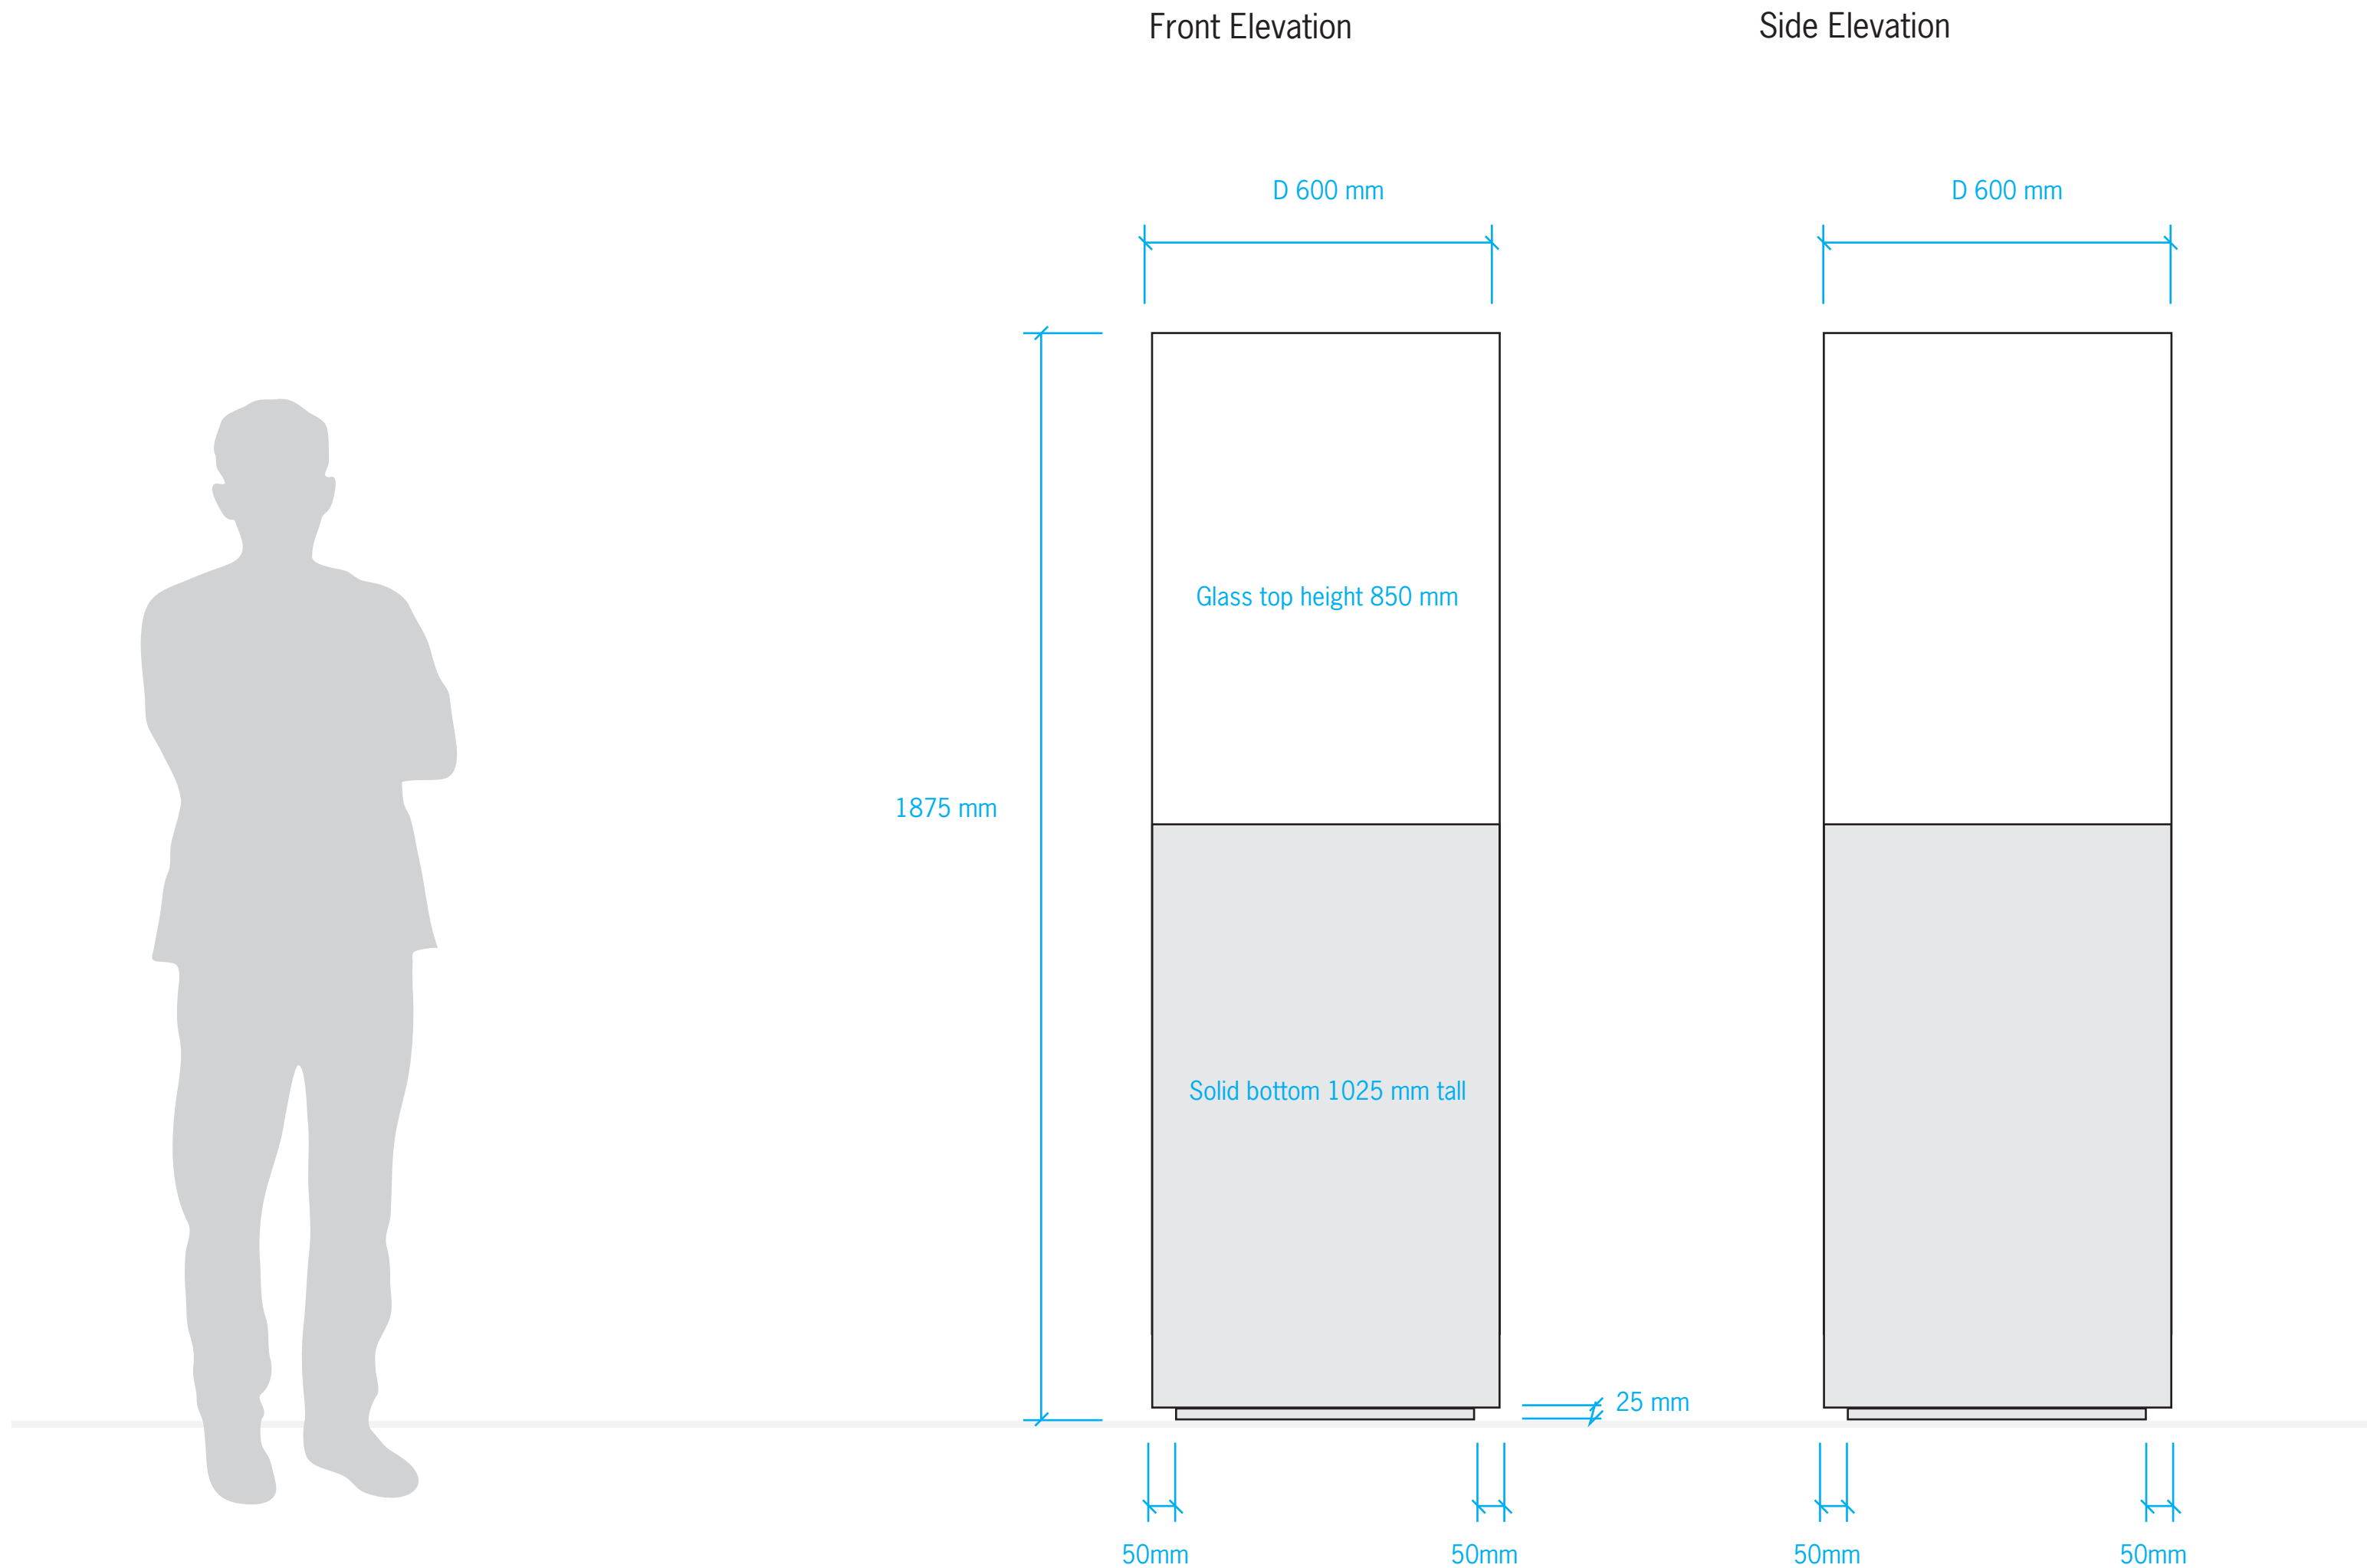

## DETAILS

CASE TYPE  
Solid Bottom  
Table Display Case

DIMENSIONS  
Height: 1200 mm  
Width: 1500 mm  
Depth: 800 mm

DISPLAY SURFACE HEIGHT  
850 mm

ACCESSIBILITY  
Vertical lift  
or Hinge along width

FINISH  
Matte Powder Coated Steel

## DETAILS

CASE TYPE  
Display Case  
with Door Opening

DIMENSIONS  
Height: 2500 mm  
Width: 900 mm  
Depth: 900 mm

DISPLAY SURFACE HEIGHT  
850 mm

ACCESSIBILITY  
Hinged Door

FINISH  
Matte Powder Coated Steel

## DETAILS

CASE TYPE  
Display Case  
with Door Opening

DIMENSIONS  
Height: 2500 mm  
Width: 1000 mm  
Depth: 1000 mm

DISPLAY SURFACE HEIGHT  
850 mm

ACCESSIBILITY  
Hinged Door

FINISH  
Matte Powder Coated Steel

## DETAILS

CASE TYPE

Solid Bottom  
Display Case

DIMENSIONS

Height: 1875 mm  
Width: 600 mm  
Depth: 600 mm

DISPLAY SURFACE HEIGHT

1150 mm (case is on 125 mm tall plinth)

ACCESSIBILITY