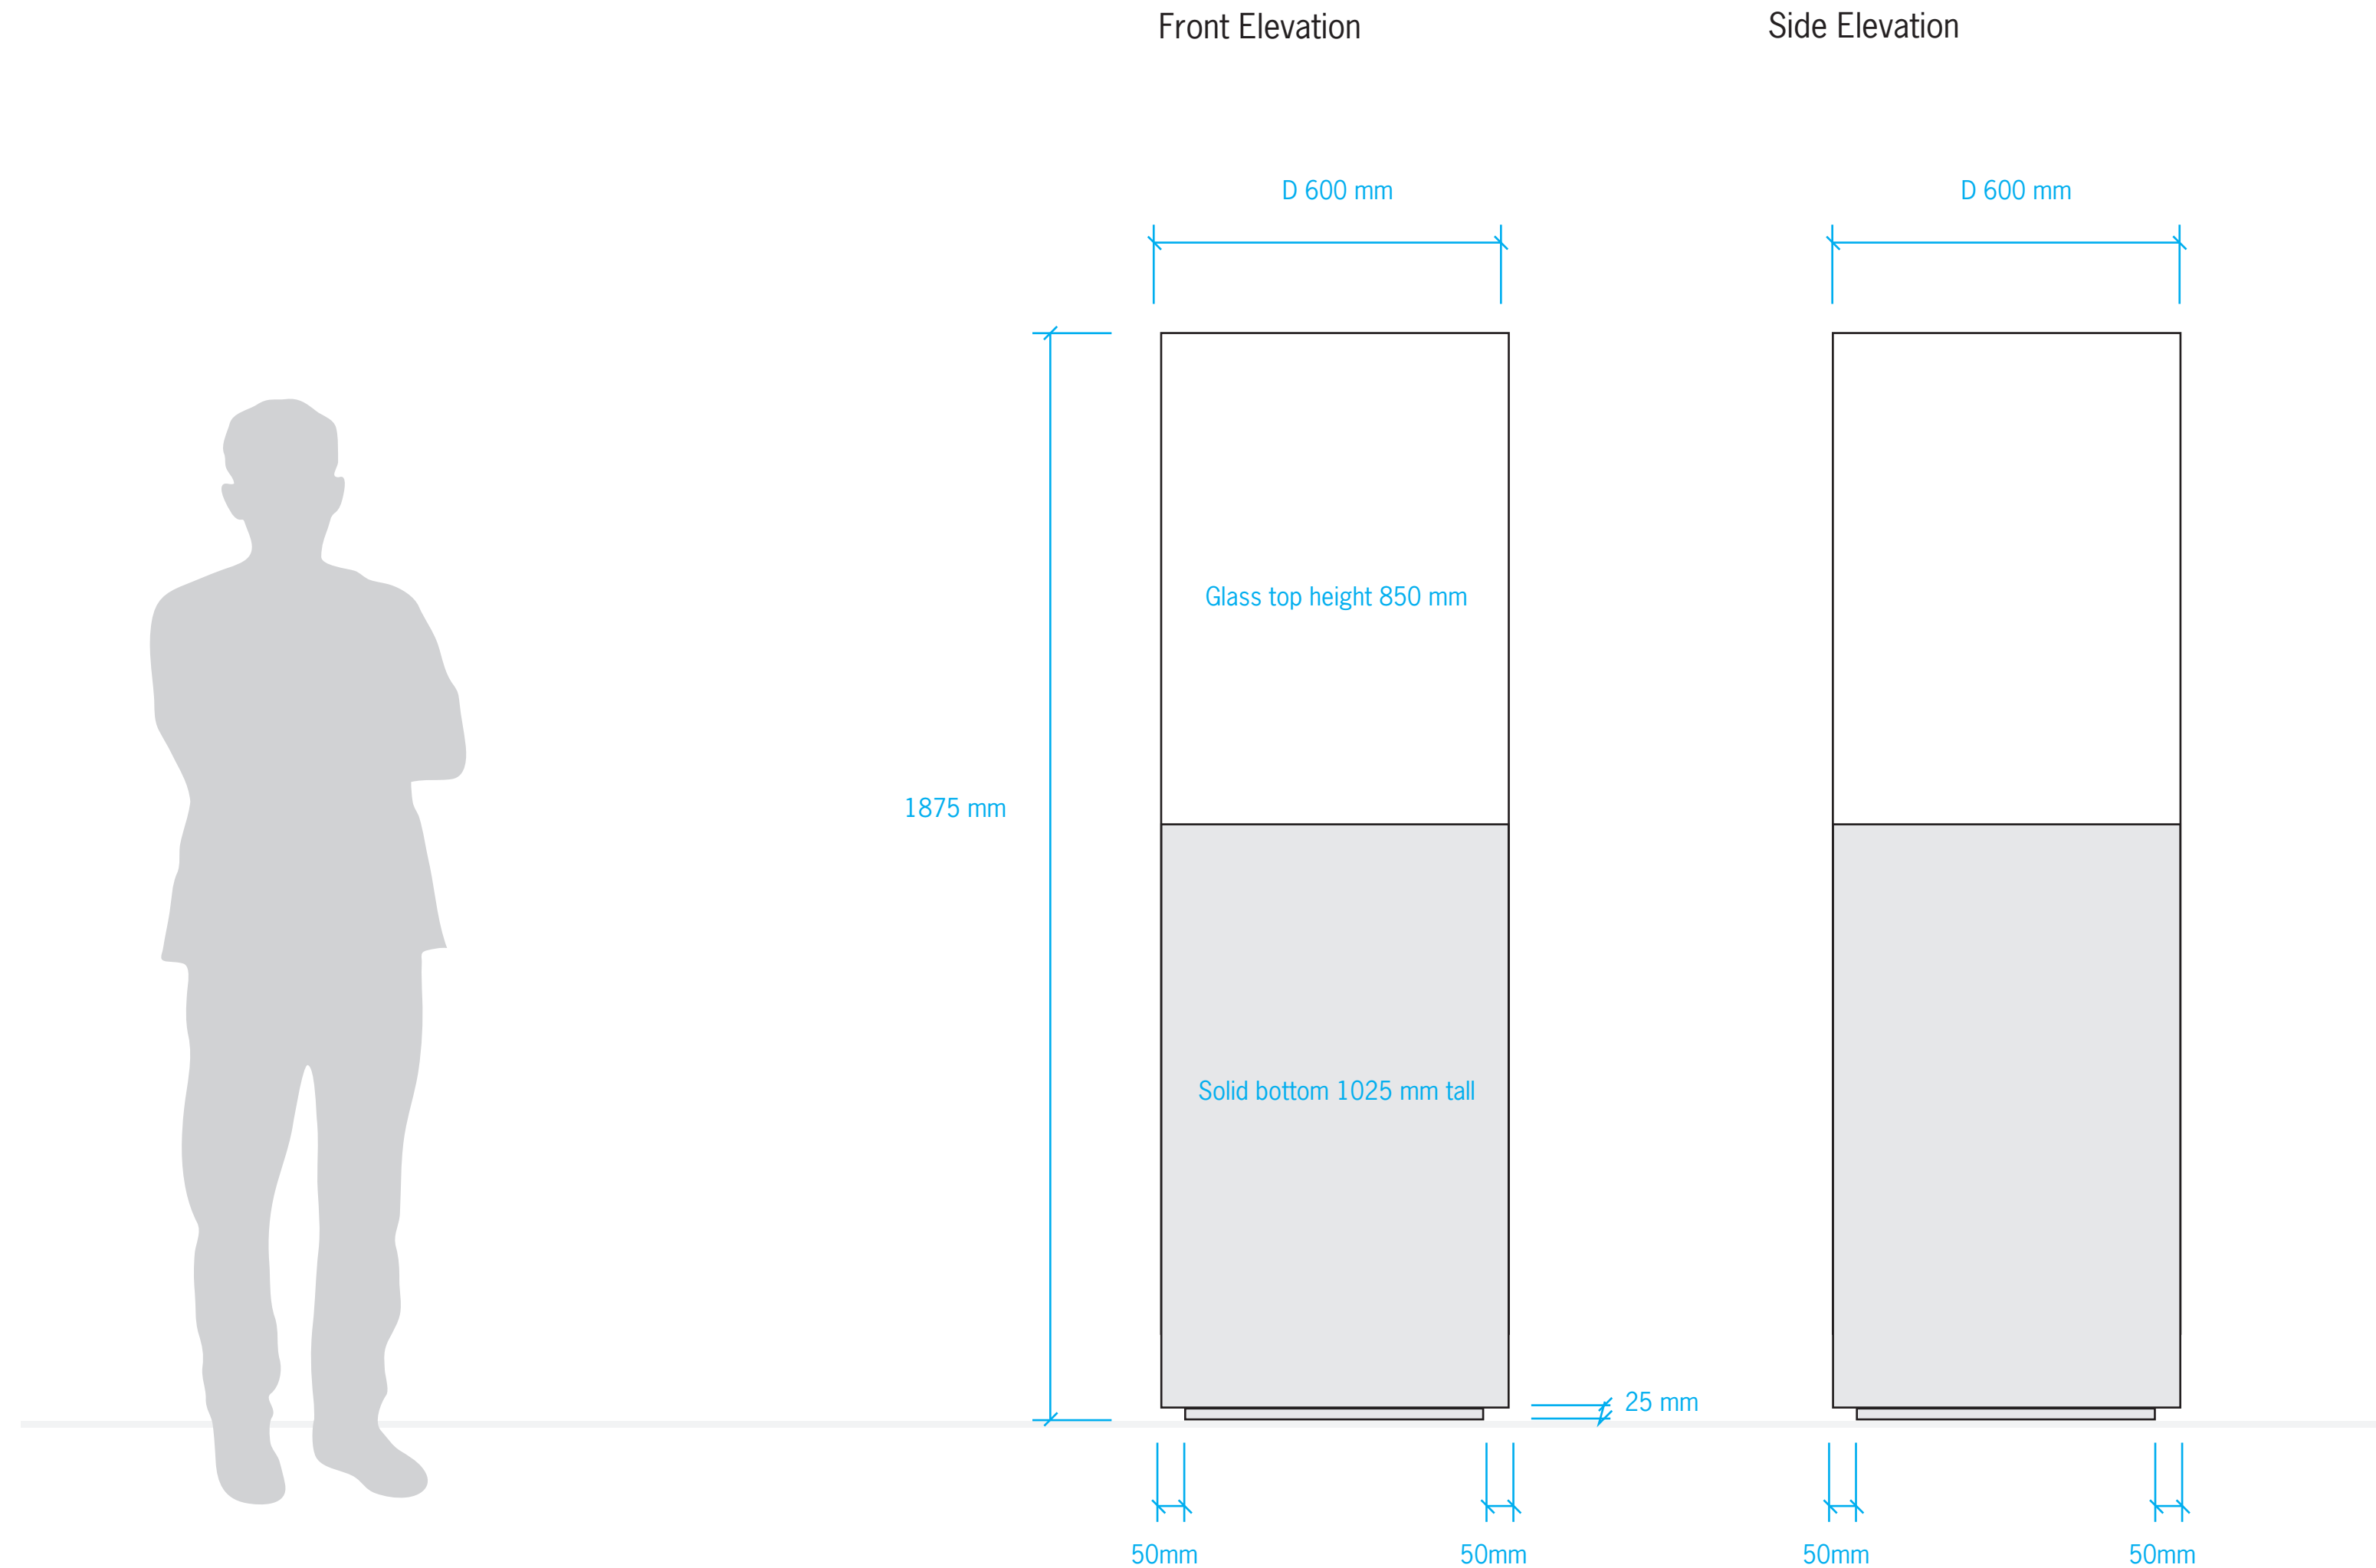

## DETAILS

CASE TYPE  
Wall Hung Table Display Case with integrated lighting

DIMENSIONS  
Height: 325 mm  
Width: 1200 mm  
Depth: 450 mm

DISPLAY SURFACE HEIGHT  
850 mm

ACCESSIBILITY  
Front hinged cover

## DETAILS

CASE TYPE  
Wall Hung Display Case

DIMENSIONS  
Height: 1400 mm  
Width: 700 mm  
Depth: 300 mm

DISPLAY SURFACE HEIGHT  
n/a

ACCESSIBILITY  
To be determined

FINISH  
Matte Powder Coated Steel

**QUANTITY: 1**

# 600 mm x 600 mm Display Case with Door (or vertical lift)

**DRAFT**

# 1700 x 1700 mm Display Case with Door Opening

**DRAFT**