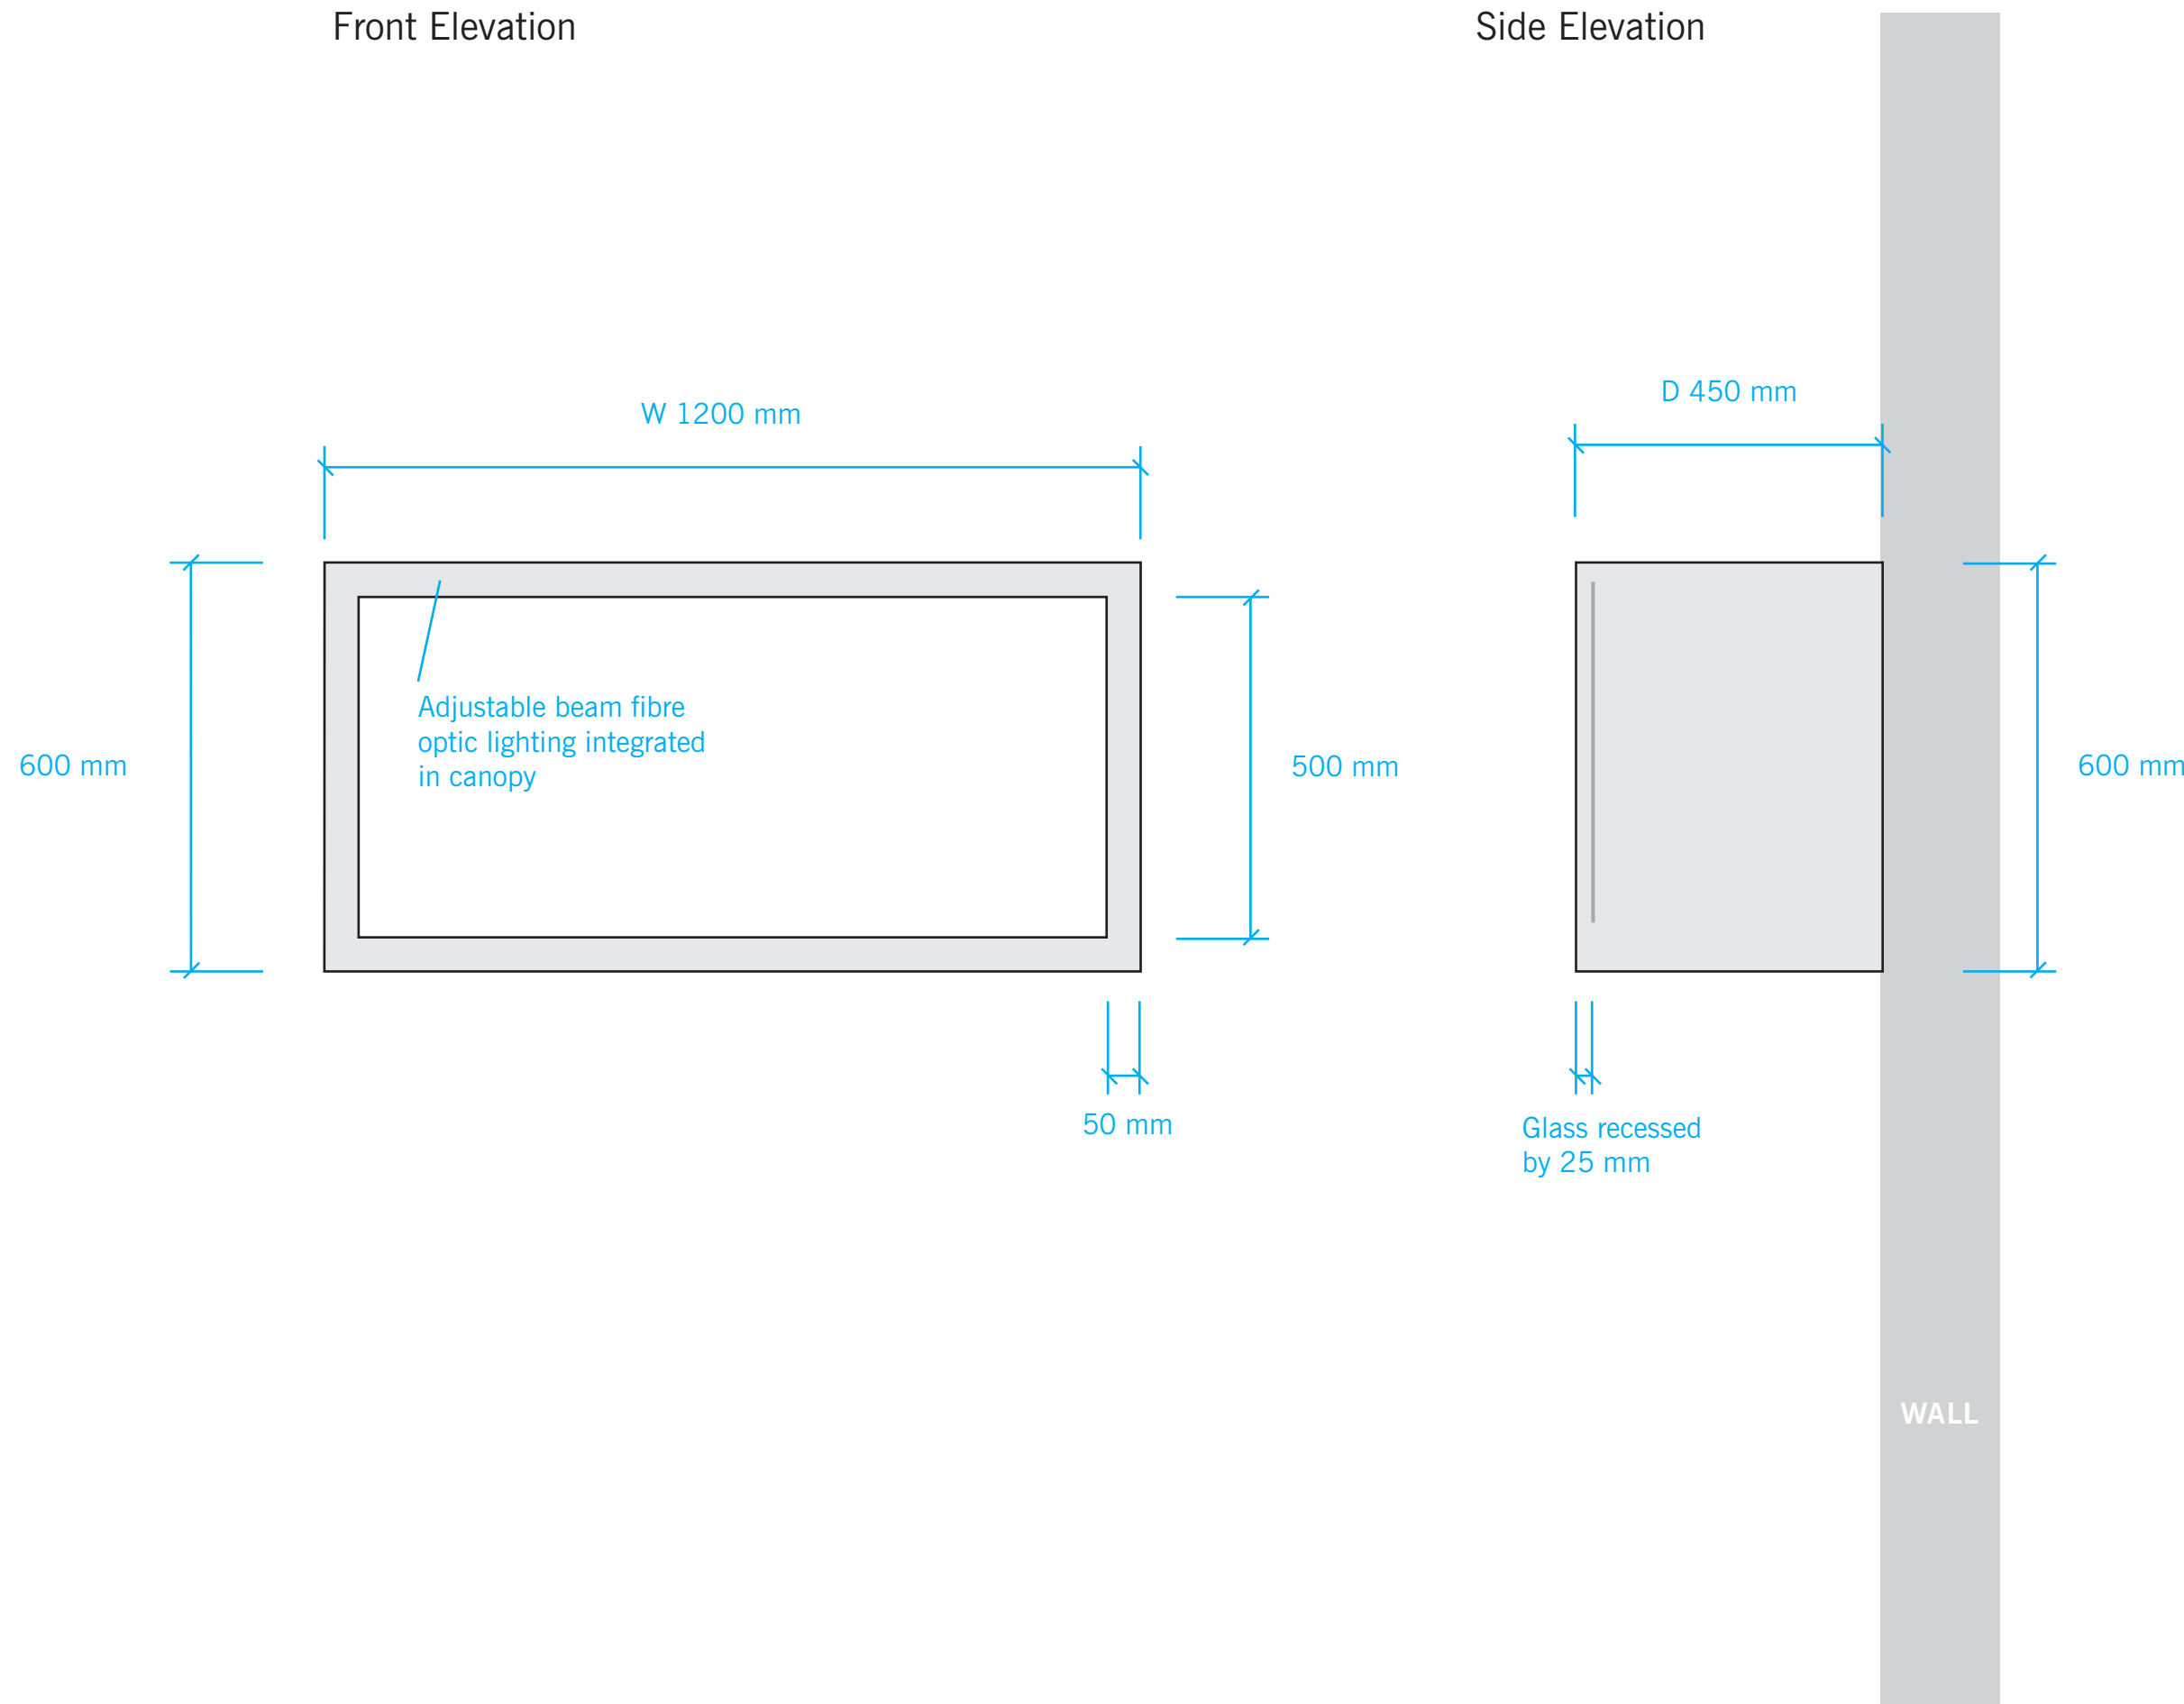

## DETAILS

CASE TYPE  
Glass Box Display Case with Lighting Canopy

DIMENSIONS  
Height: 1900 mm  
Width: 1500 mm  
Depth: 600 mm

DISPLAY SURFACE HEIGHT  
1300 mm

ACCESSIBILITY  
To Be Determined

FINISH  
Matte Powder Coated Steel

## DETAILS

CASE TYPE  
Solid Bottom  
Table Display Case

DIMENSIONS  
Height: 1200 mm  
Width: 1500 mm  
Depth: 800 mm

DISPLAY SURFACE HEIGHT  
850 mm

ACCESSIBILITY  
Vertical lift  
or Hinge along width

FINISH  
Matte Powder Coated Steel

## DETAILS

**CASE TYPE**  
Wall Hung Display Case with integrated lighting

**DIMENSIONS**  
Height: 1200 mm  
Width: 1300 mm  
Depth: 500 mm

**DISPLAY SURFACE HEIGHT**  
850 mm

**ACCESSIBILITY**  
Hinged front door

## DETAILS

CASE TYPE  
Wall Hung Display Case  
with integrated lighting

DIMENSIONS  
Height: 600 mm  
Width: 1200 mm  
Depth: 450 mm

DISPLAY SURFACE HEIGHT  
850 mm

ACCESSIBILITY  
Hinged front door

FINISH  
Matte Powder Coated Steel