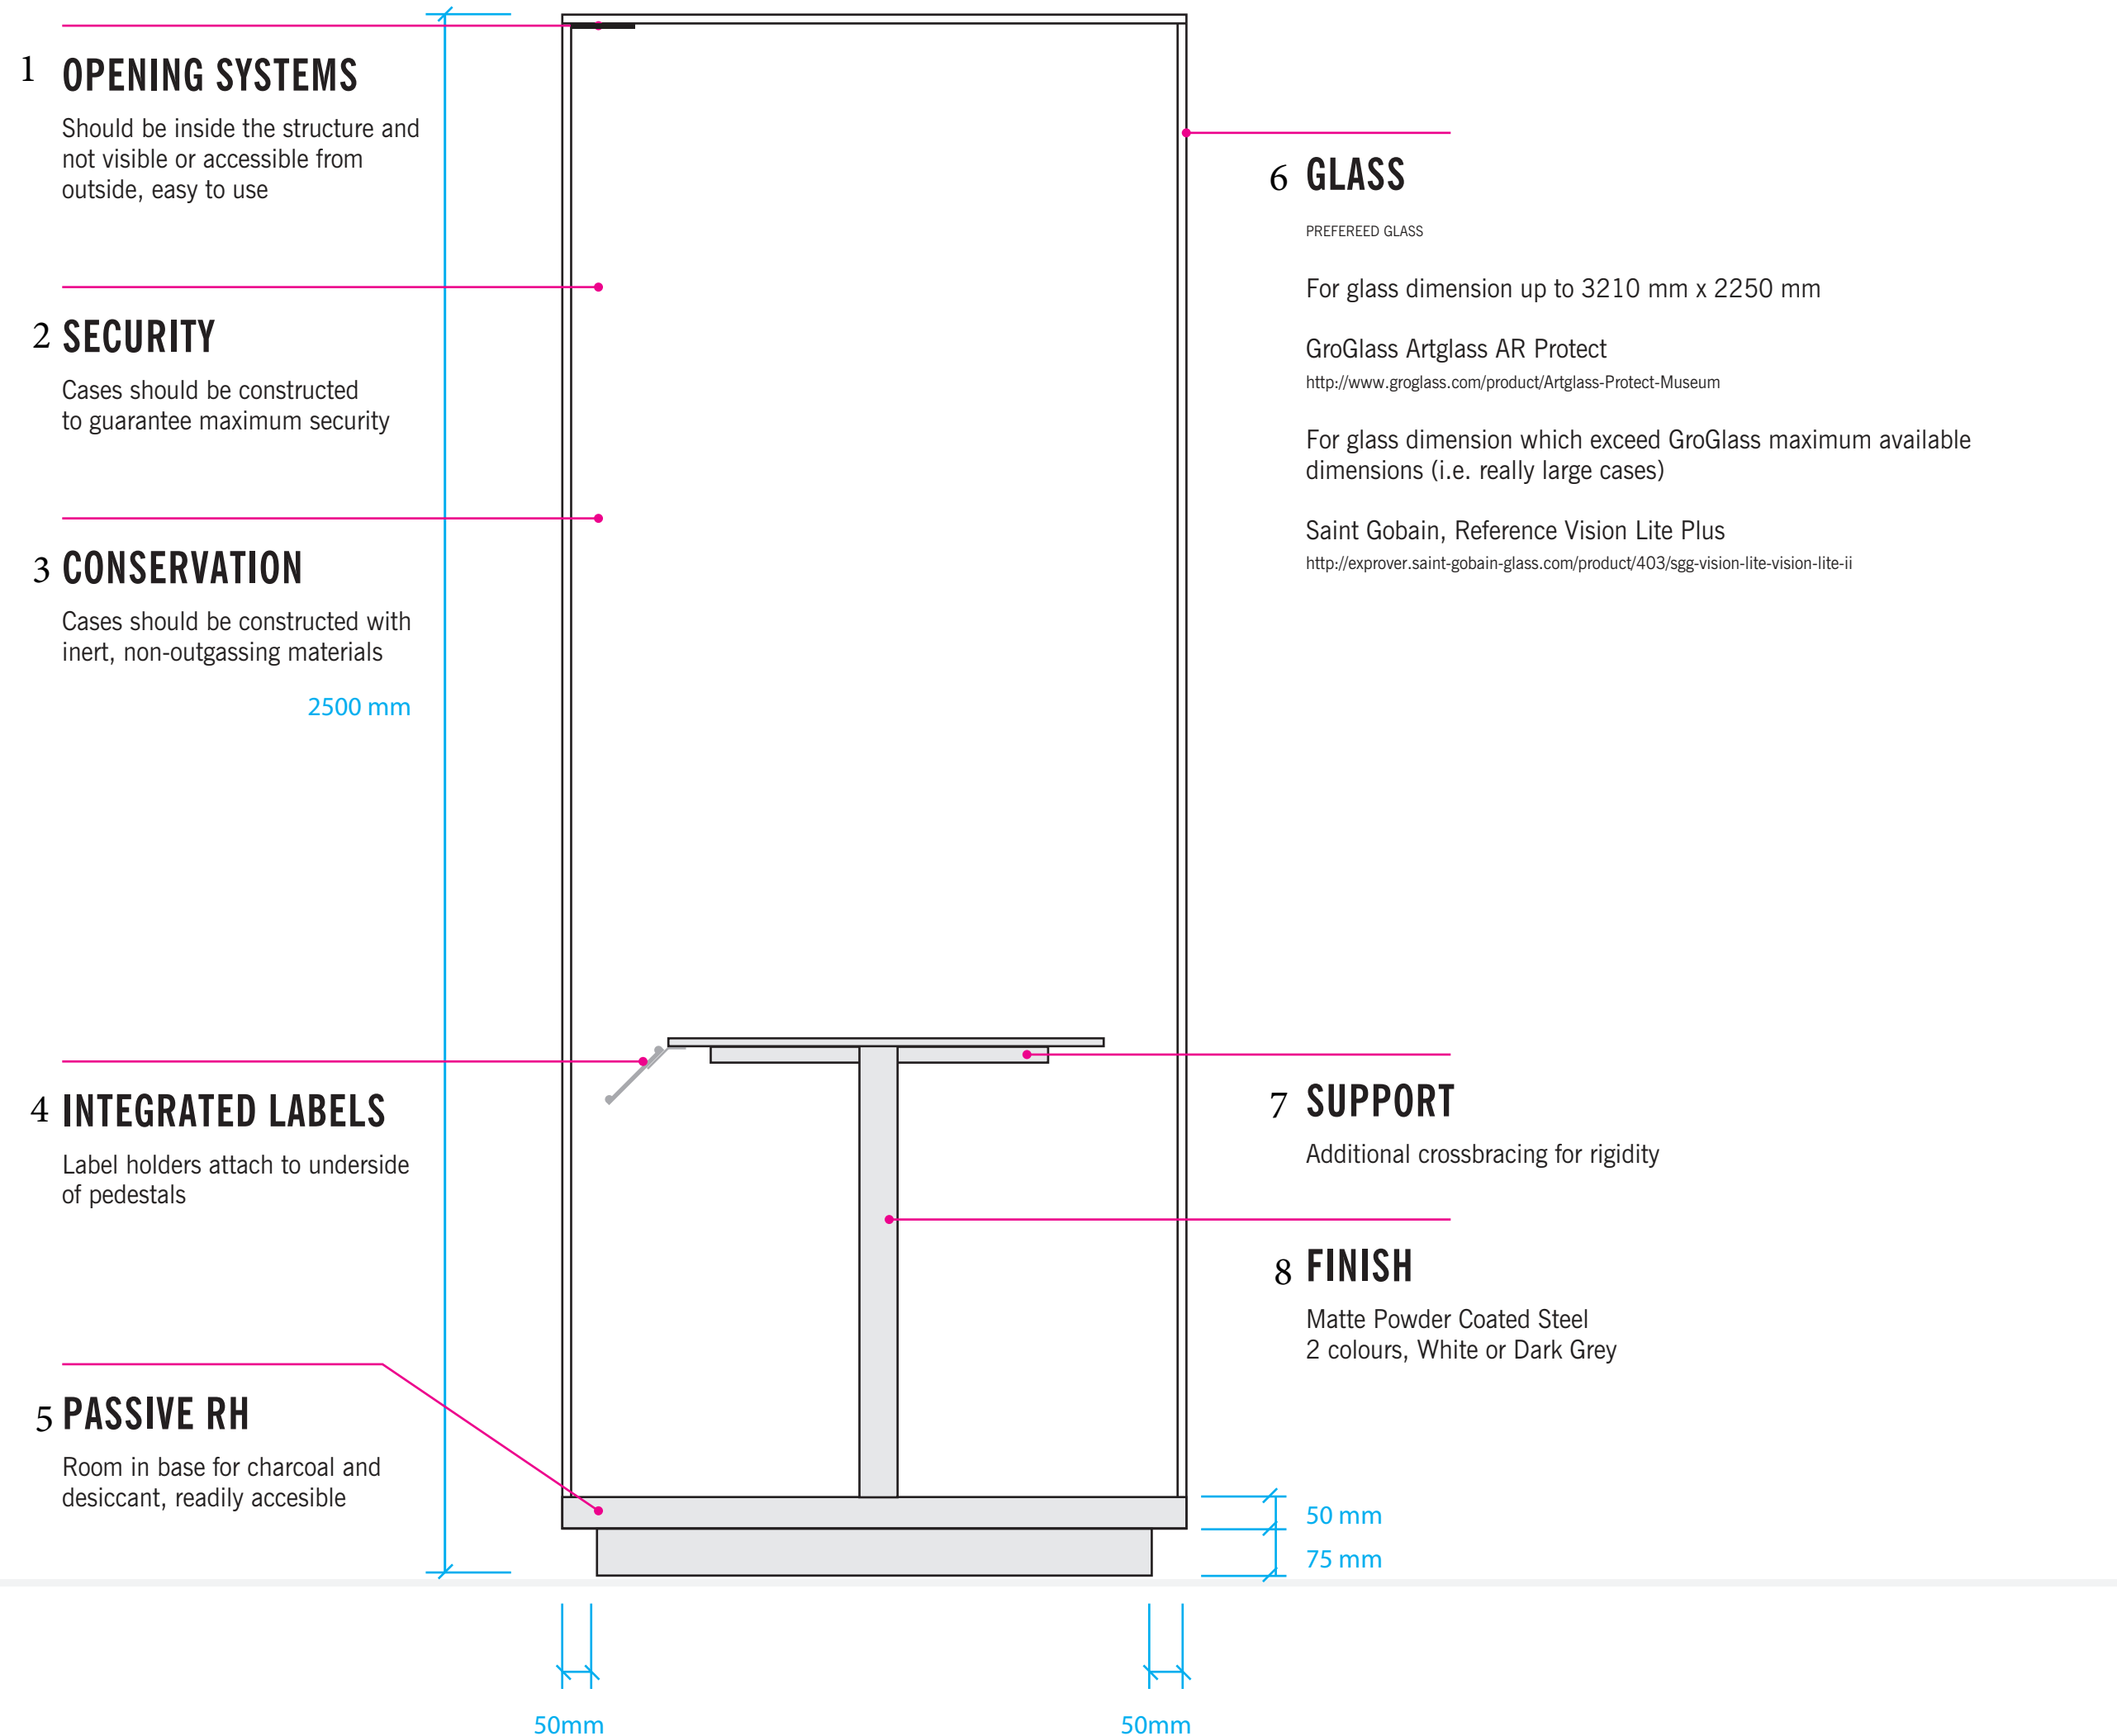

900 x 900 mm Standard Case Details

DRAFT

DRAWING TITLE Standard Case Details	
PROJECT CDN 2017	
LOCATION Various	
SCALE 1:10	DATE Dec 18/2015
DRAFTED BY David Bosschaart	
National Gallery of Canada Musée des beaux-arts du Canada