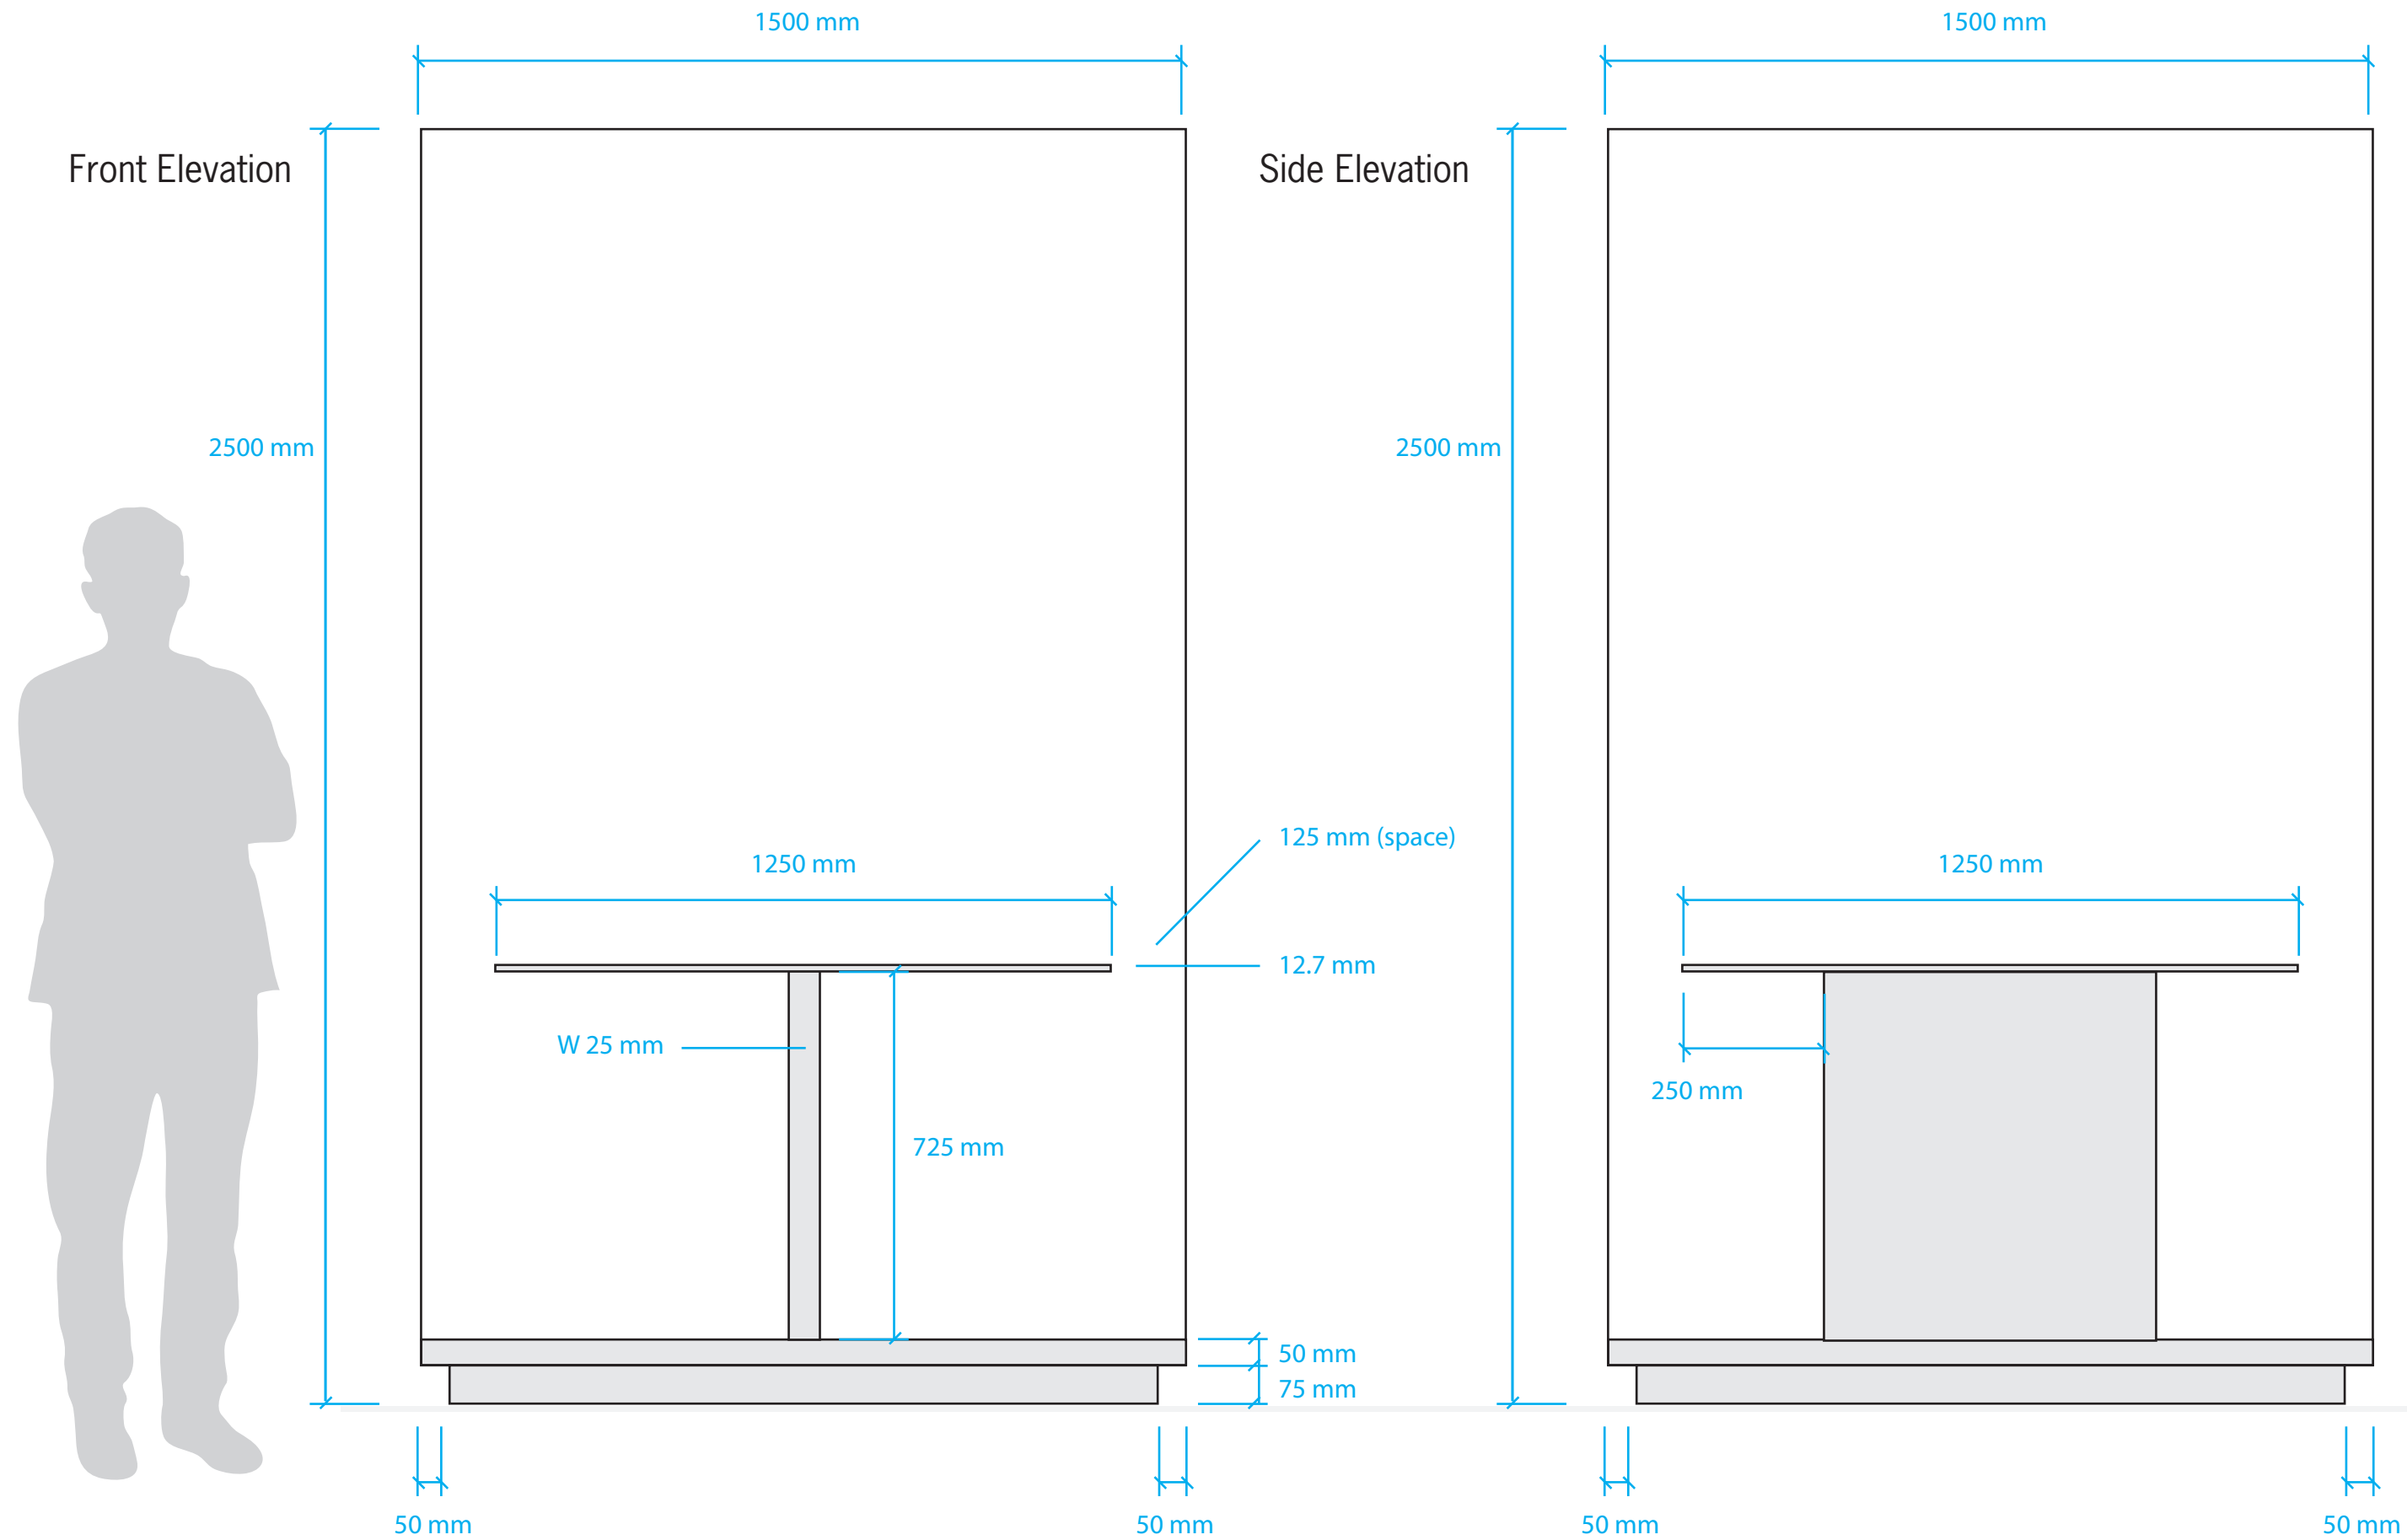

1500 x 1500 mm Display Case with Door Opening

DRAFT

DETAILS

CASE TYPE
Display Case
with Door Opening

DIMENSIONS
Height: 2500 mm
Width: 1500 mm
Depth: 1500 mm

DISPLAY SURFACE HEIGHT
850 mm

ACCESSIBILITY
Hinged Door

FINISH
Matte Powder Coated Steel

QUANTITY: 1

DRAWING TITLE 1500 x 1500 Case	
PROJECT CDN 2017	
LOCATION A104	
SCALE 1:10	DATE Dec 17/2015
DRAFTED BY David Bosschaart	
DRAWING 11	
National Gallery of Canada Musée des beaux-arts du Canada