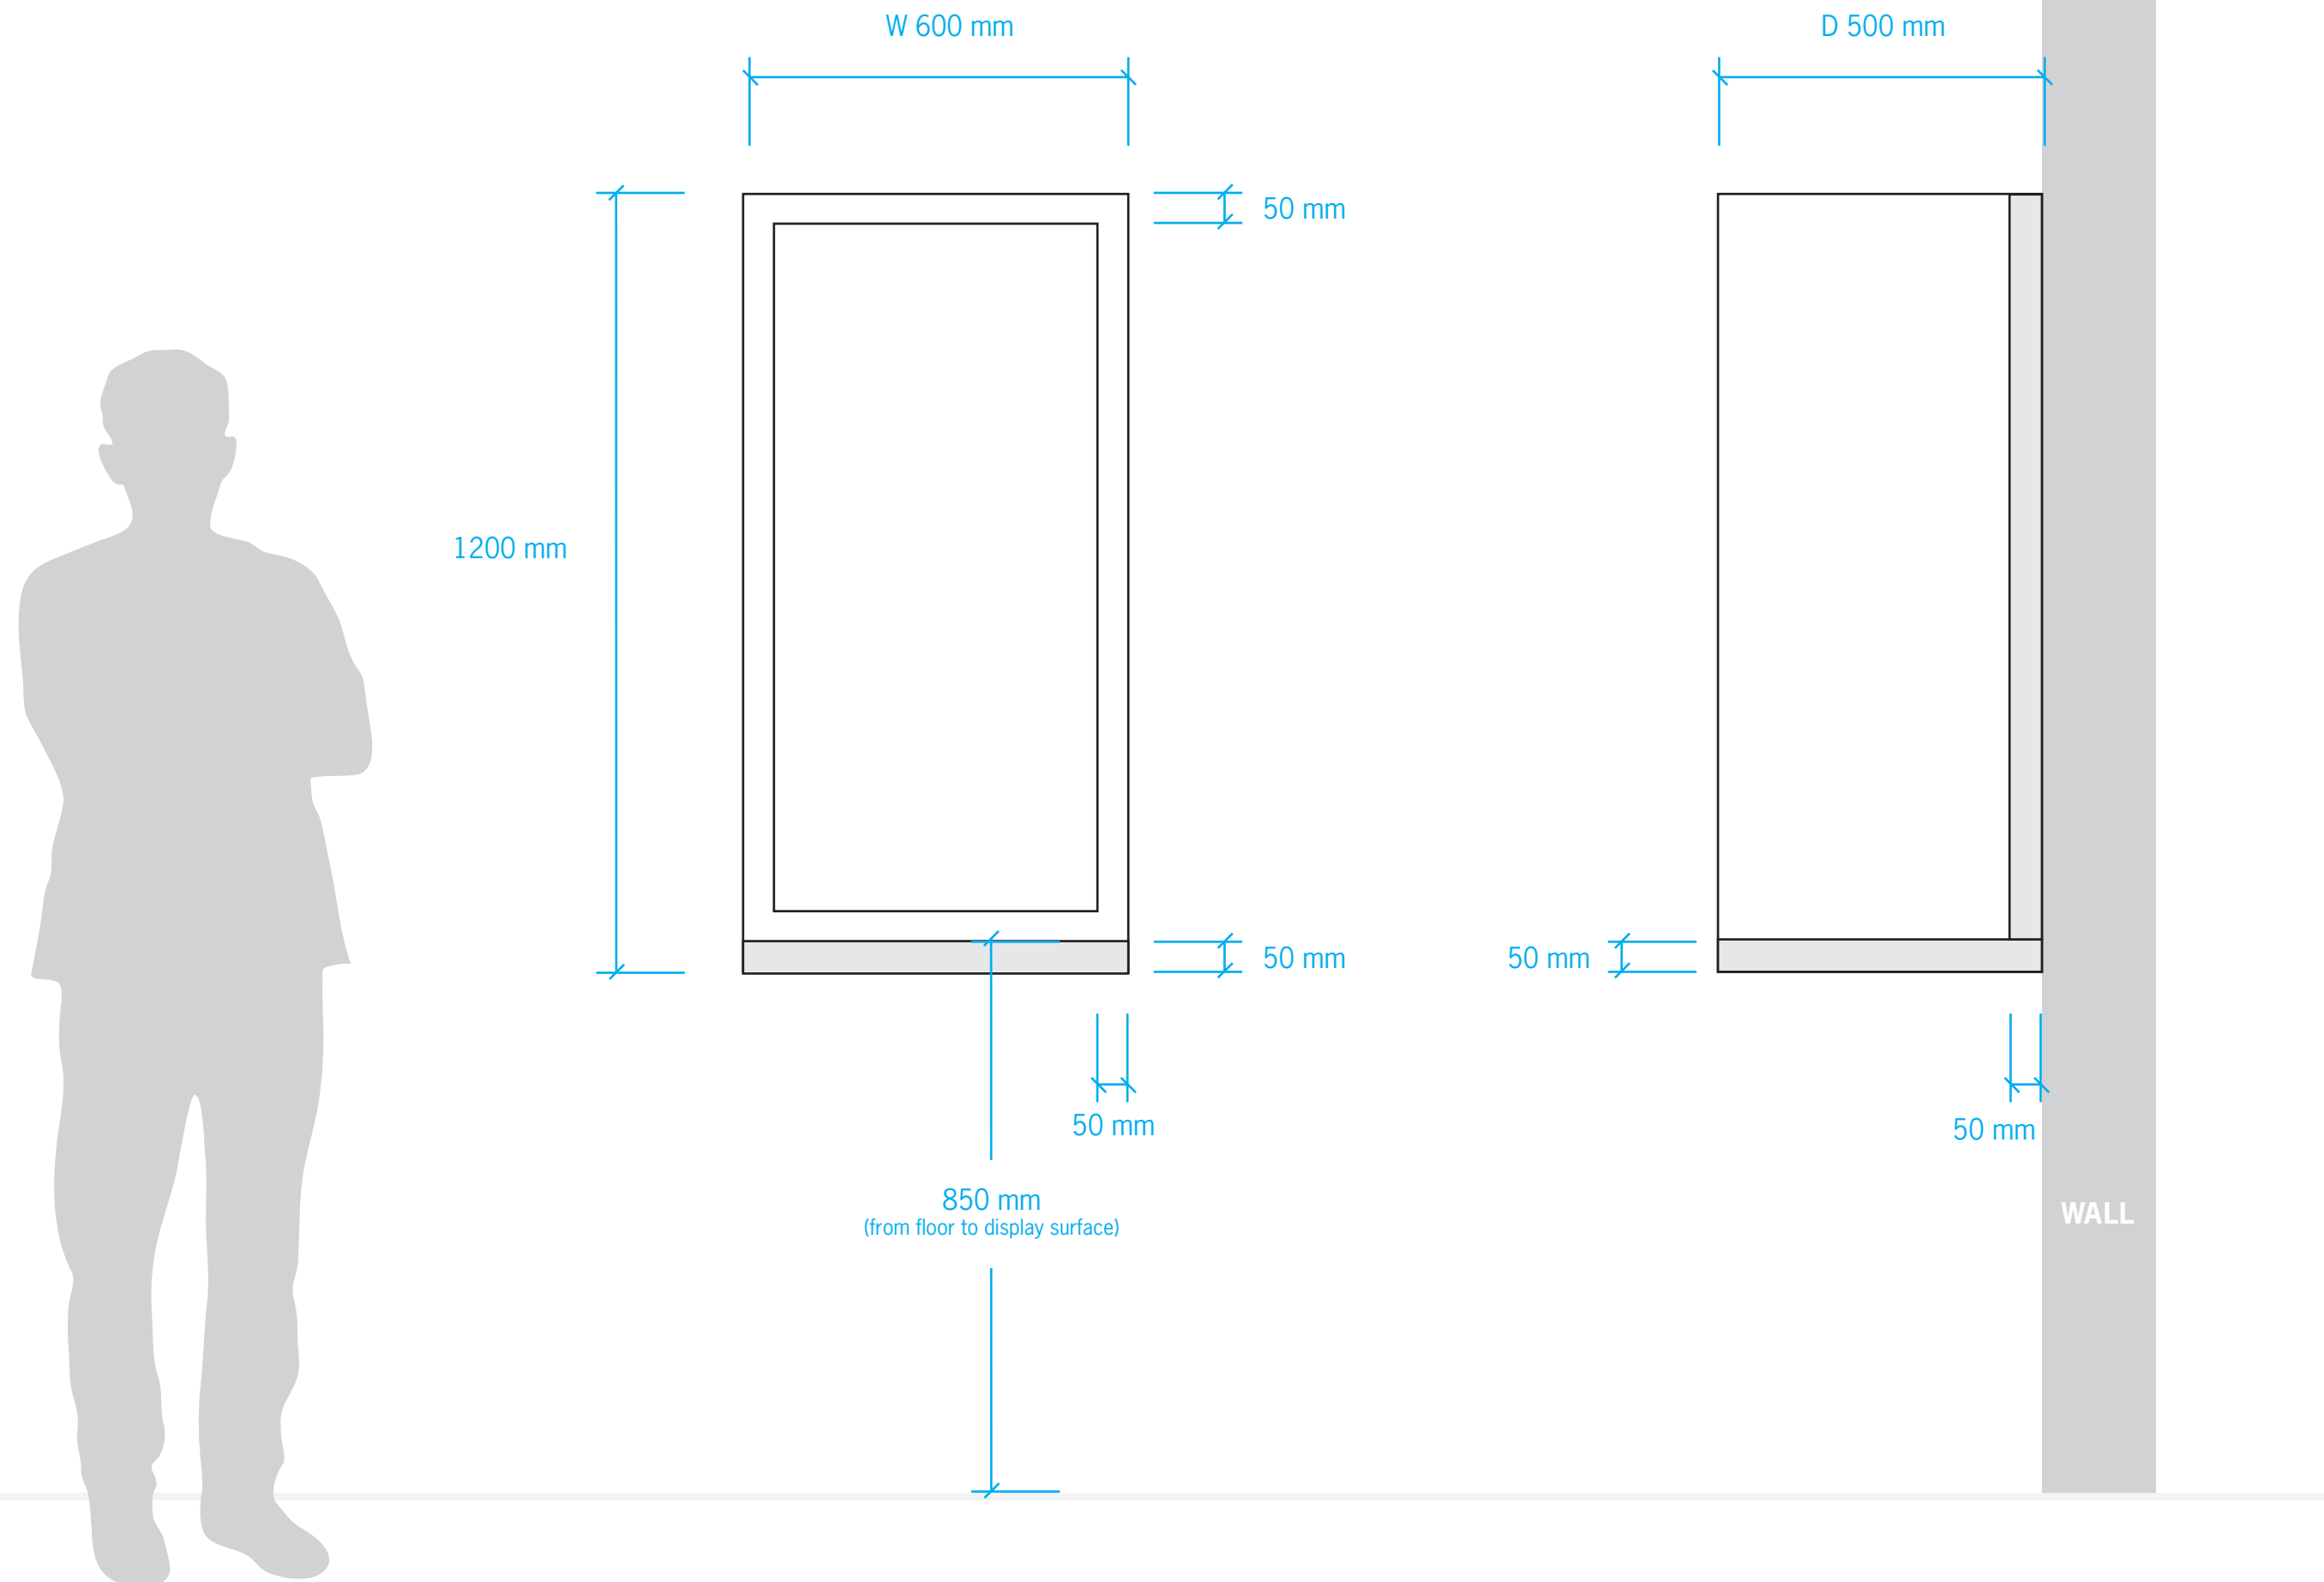

## DETAILS

CASE TYPE  
Display Case  
with Door Opening

DIMENSIONS  
Height: 2500 mm  
Width: 2500 mm  
Depth: 900 mm

DISPLAY SURFACE HEIGHT  
850 mm

ACCESSIBILITY  
Hinged Door

FINISH  
Matte Powder Coated Steel

# 2700 x 1500 mm Display Case with Door Opening

**DRAFT**

Front Elevation

Side Elevation

## DETAILS

CASE TYPE  
Display Case  
with Door Opening

DIMENSIONS  
Height: 2500 mm  
Width: 2700 mm  
Depth: 1500 mm

DISPLAY SURFACE HEIGHT  
850 mm

ACCESSIBILITY  
Hinged Door

FINISH  
Matte Powder Coated Steel

## DETAILS

CASE TYPE  
Wall Hung Display Case

DIMENSIONS  
Height: 1200 mm  
Width: 600 mm  
Depth: 500 mm

DISPLAY SURFACE HEIGHT  
850 mm

ACCESSIBILITY  
Hinged front door

FINISH  
Matte Powder Coated Steel