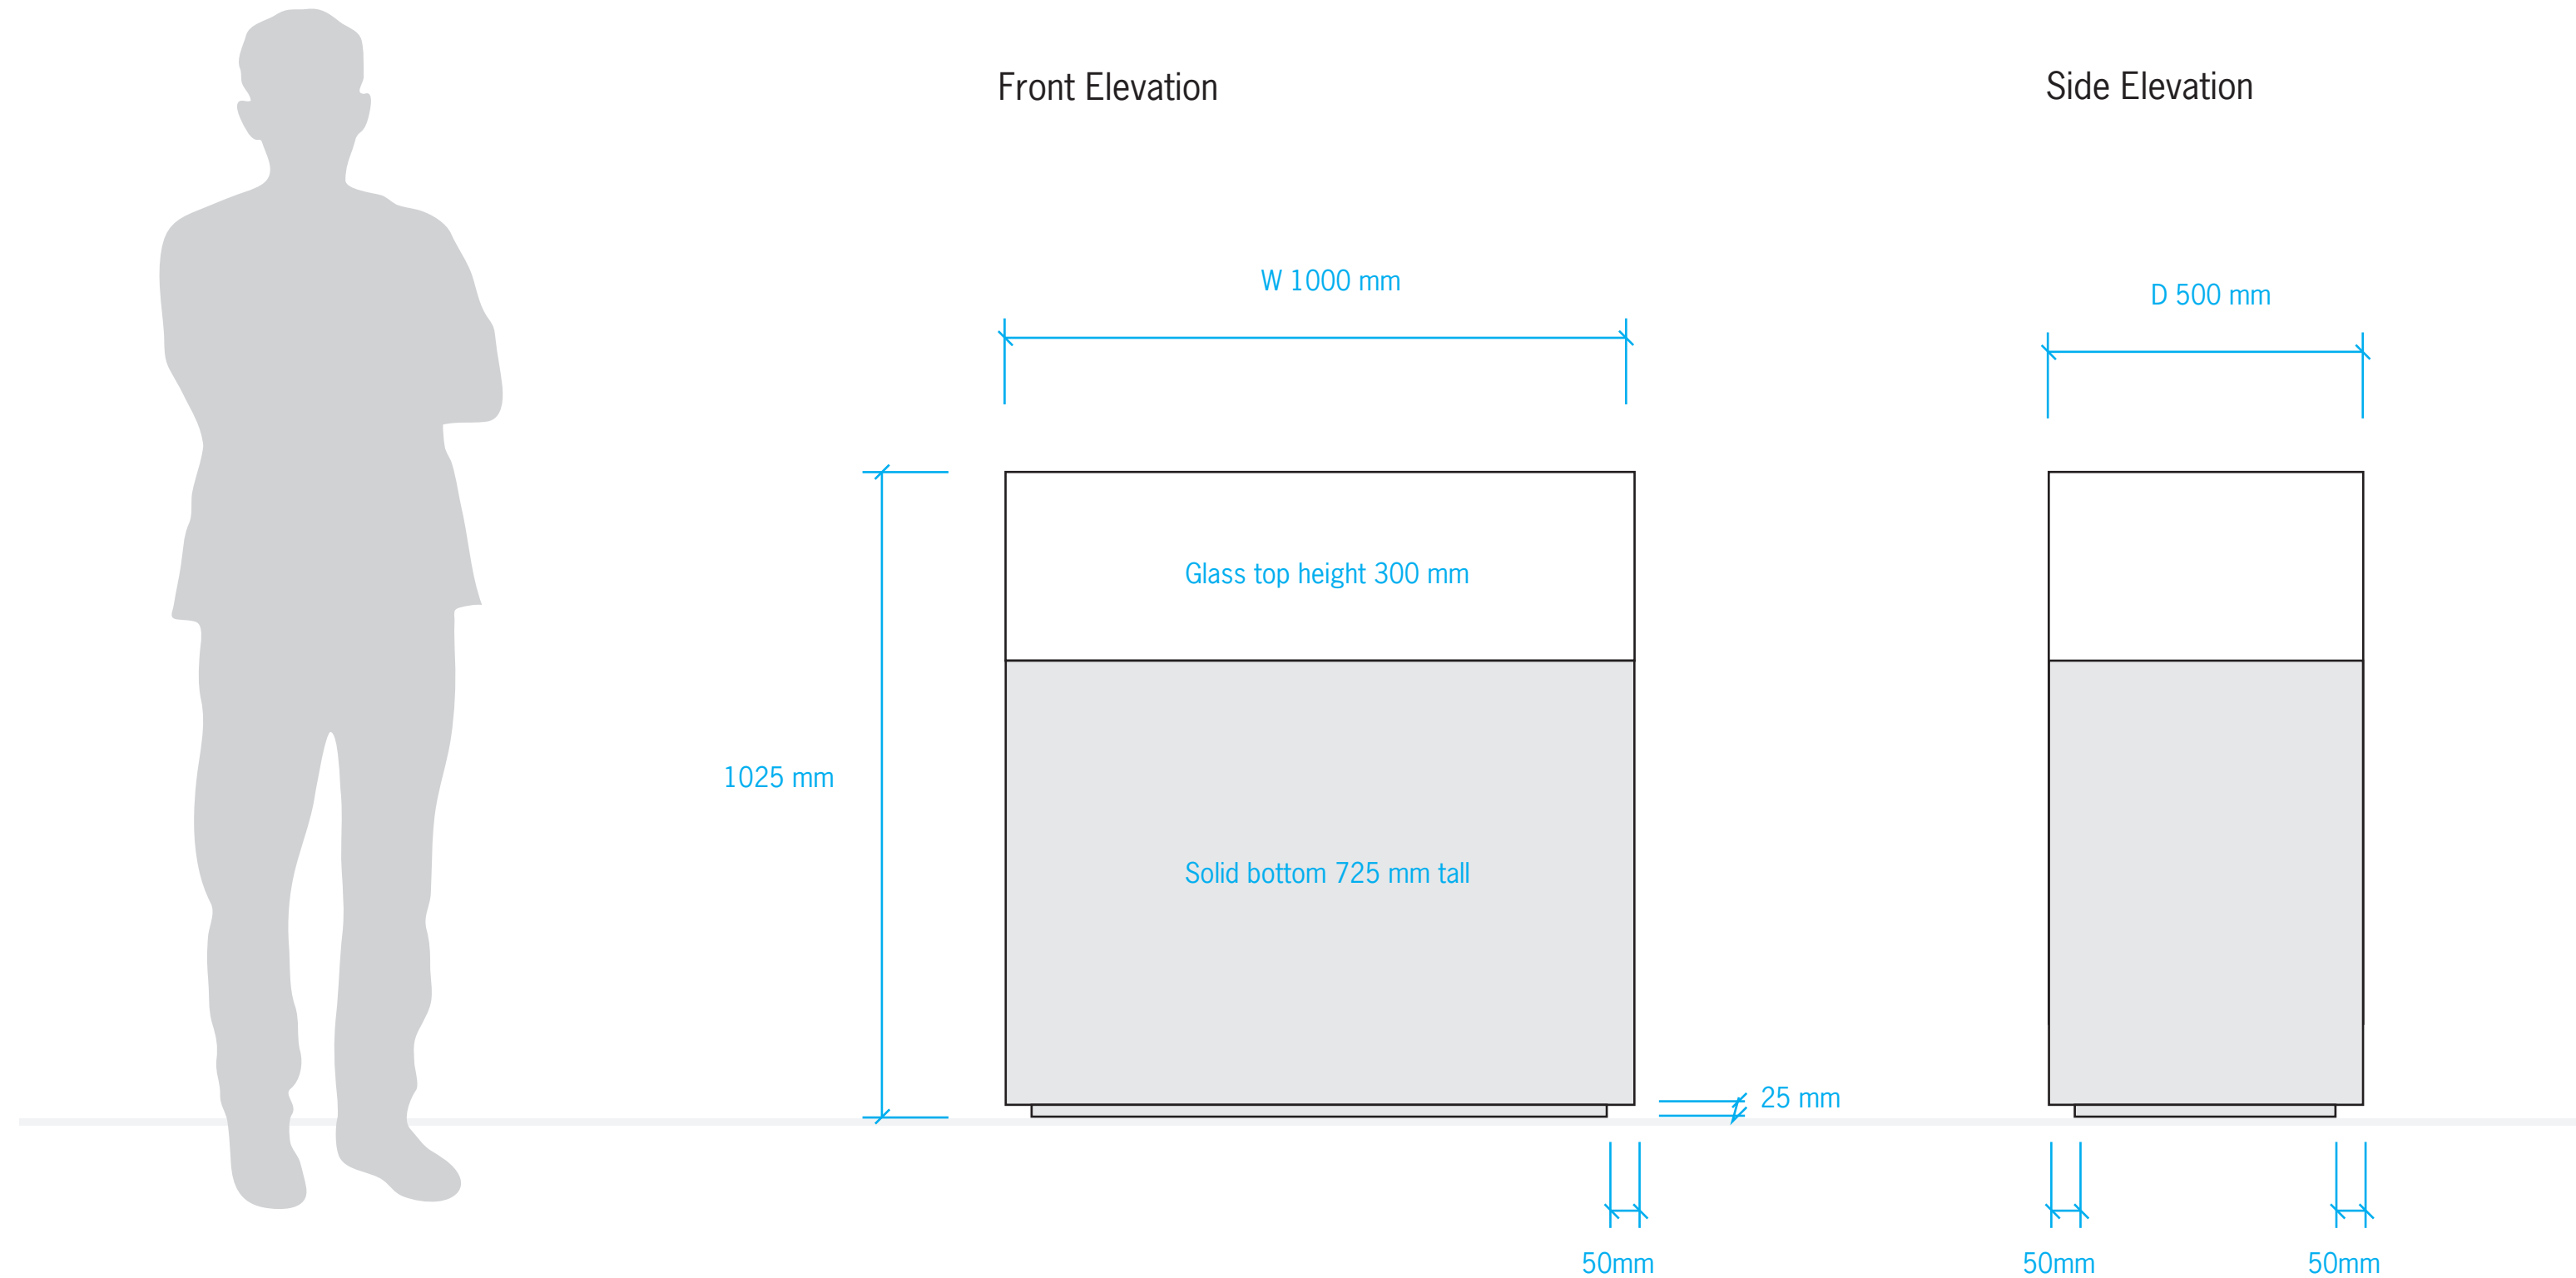

1000 mm x 500 mm Table Display Case

DRAFT

DETAILS

CASE TYPE
Solid Bottom
Table Display Case

DIMENSIONS
Height: 1025 mm
Width: 1000 mm
Depth: 500 mm

DISPLAY SURFACE HEIGHT
850 mm (case is on 125 mm tall plinth)

ACCESSIBILITY
Hinge

FINISH
Matte Powder Coated Steel

QUANTITY: 1

DRAWING TITLE 1000 x 500 Case	
PROJECT CDN 2017	
LOCATION A104	
SCALE 1:10	DATE Dec 18/2015
DRAFTED BY David Bosschaart	
DRAWING 15	
National Gallery of Canada Musée des beaux-arts du Canada