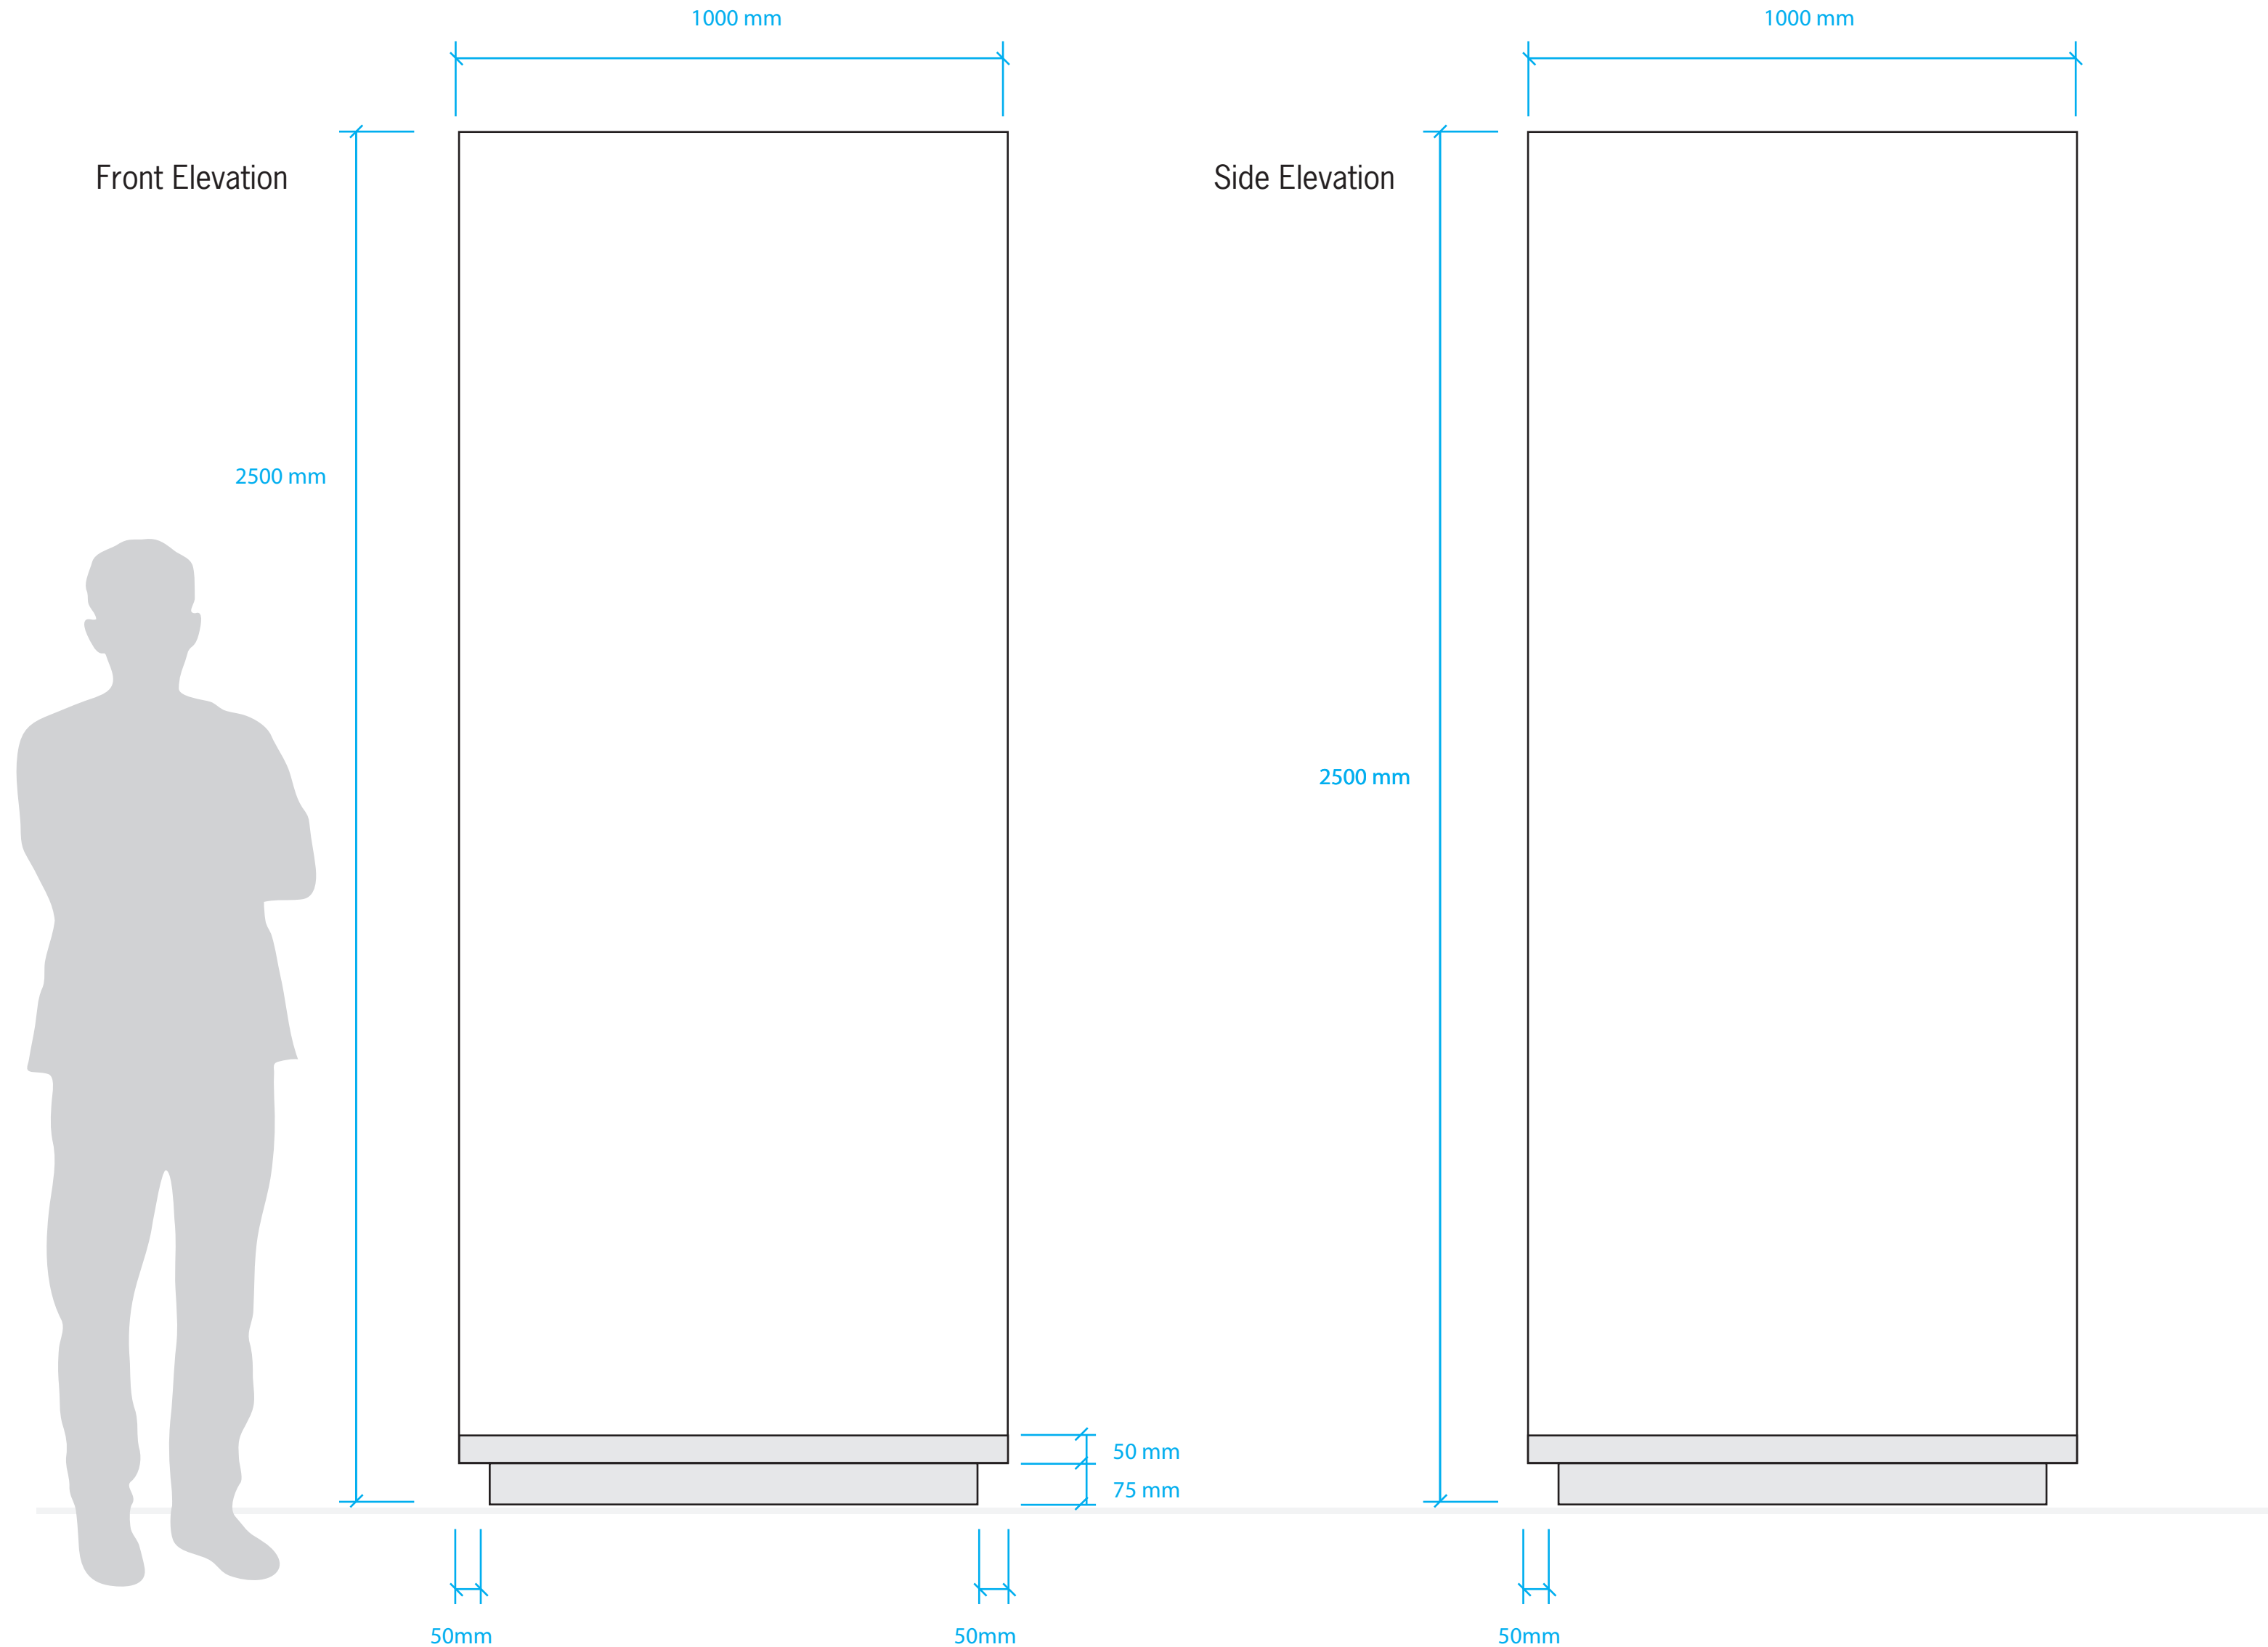

## DETAILS

CASE TYPE  
Wall Hung Display Case

DIMENSIONS  
Height: 1200 mm  
Width: 600 mm  
Depth: 500 mm

DISPLAY SURFACE HEIGHT  
850 mm

ACCESSIBILITY  
Hinged front door

FINISH  
Matte Powder Coated Steel

# 1000 x 1000 mm Display Case with Door Opening (no interior pedestal)

**DRAFT**

## DETAILS

CASE TYPE  
Display Case  
with Door Opening

DIMENSIONS  
Height: 2500 mm  
Width: 1000 mm  
Depth: 1000 mm

DISPLAY SURFACE HEIGHT  
850 mm

ACCESSIBILITY  
Hinged Door

FINISH  
Matte Powder Coated Steel

## DETAILS

CASE TYPE  
Open "U-shape" Base  
Table Display Case

DIMENSIONS  
Height: 1125 mm  
Width: 1400 mm  
Depth: 850 mm

DISPLAY SURFACE HEIGHT  
850 mm

ACCESSIBILITY  
Hinge along width

FINISH  
Matte Powder Coated Steel