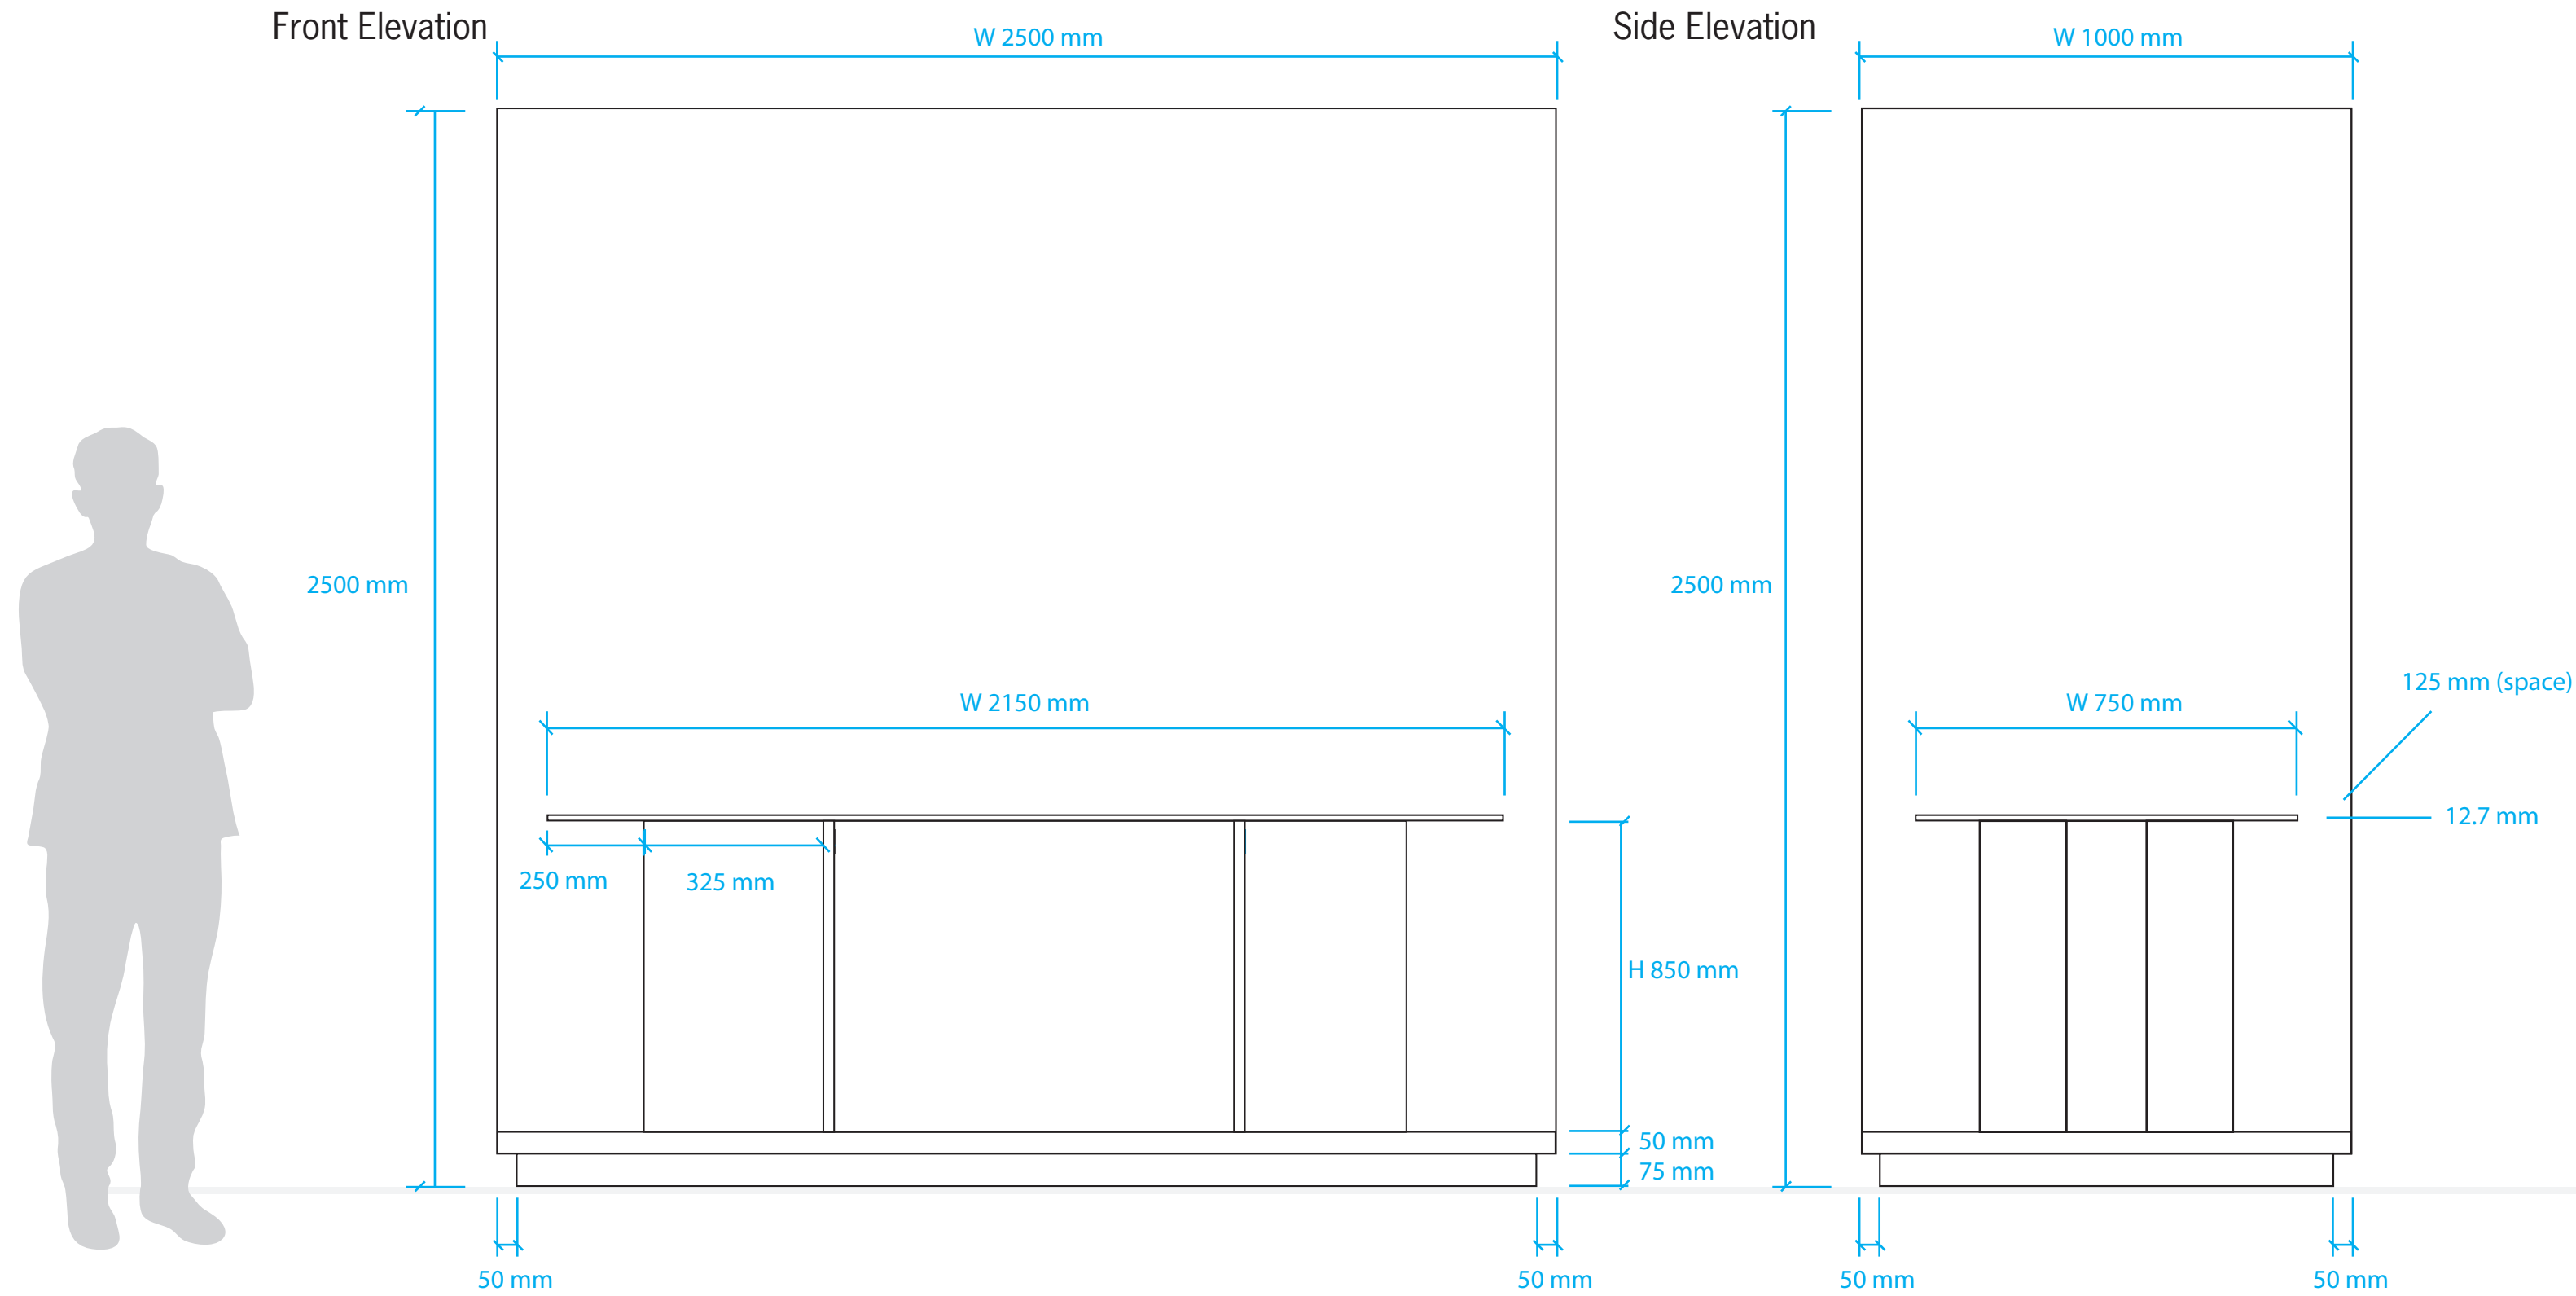

## DETAILS

CASE TYPE  
Open "U-shape" Base  
Table Display Case

DIMENSIONS  
Height: 1125 mm  
Width: 1800 mm  
Depth: 1000 mm

DISPLAY SURFACE HEIGHT  
850 mm

ACCESSIBILITY  
Hinge along width

FINISH  
Matte Powder Coated Steel

# 900 x 900 mm Display Case with Door Opening

**DRAFT**

## DETAILS

CASE TYPE  
Display Case  
with Door Opening

DIMENSIONS  
Height: 2500 mm  
Width: 900 mm  
Depth: 900 mm

DISPLAY SURFACE HEIGHT  
850 mm

ACCESSIBILITY  
Hinged Door

FINISH  
Matte Powder Coated Steel

# 2500 x 1200 mm Display Case with Door Opening

**DRAFT**