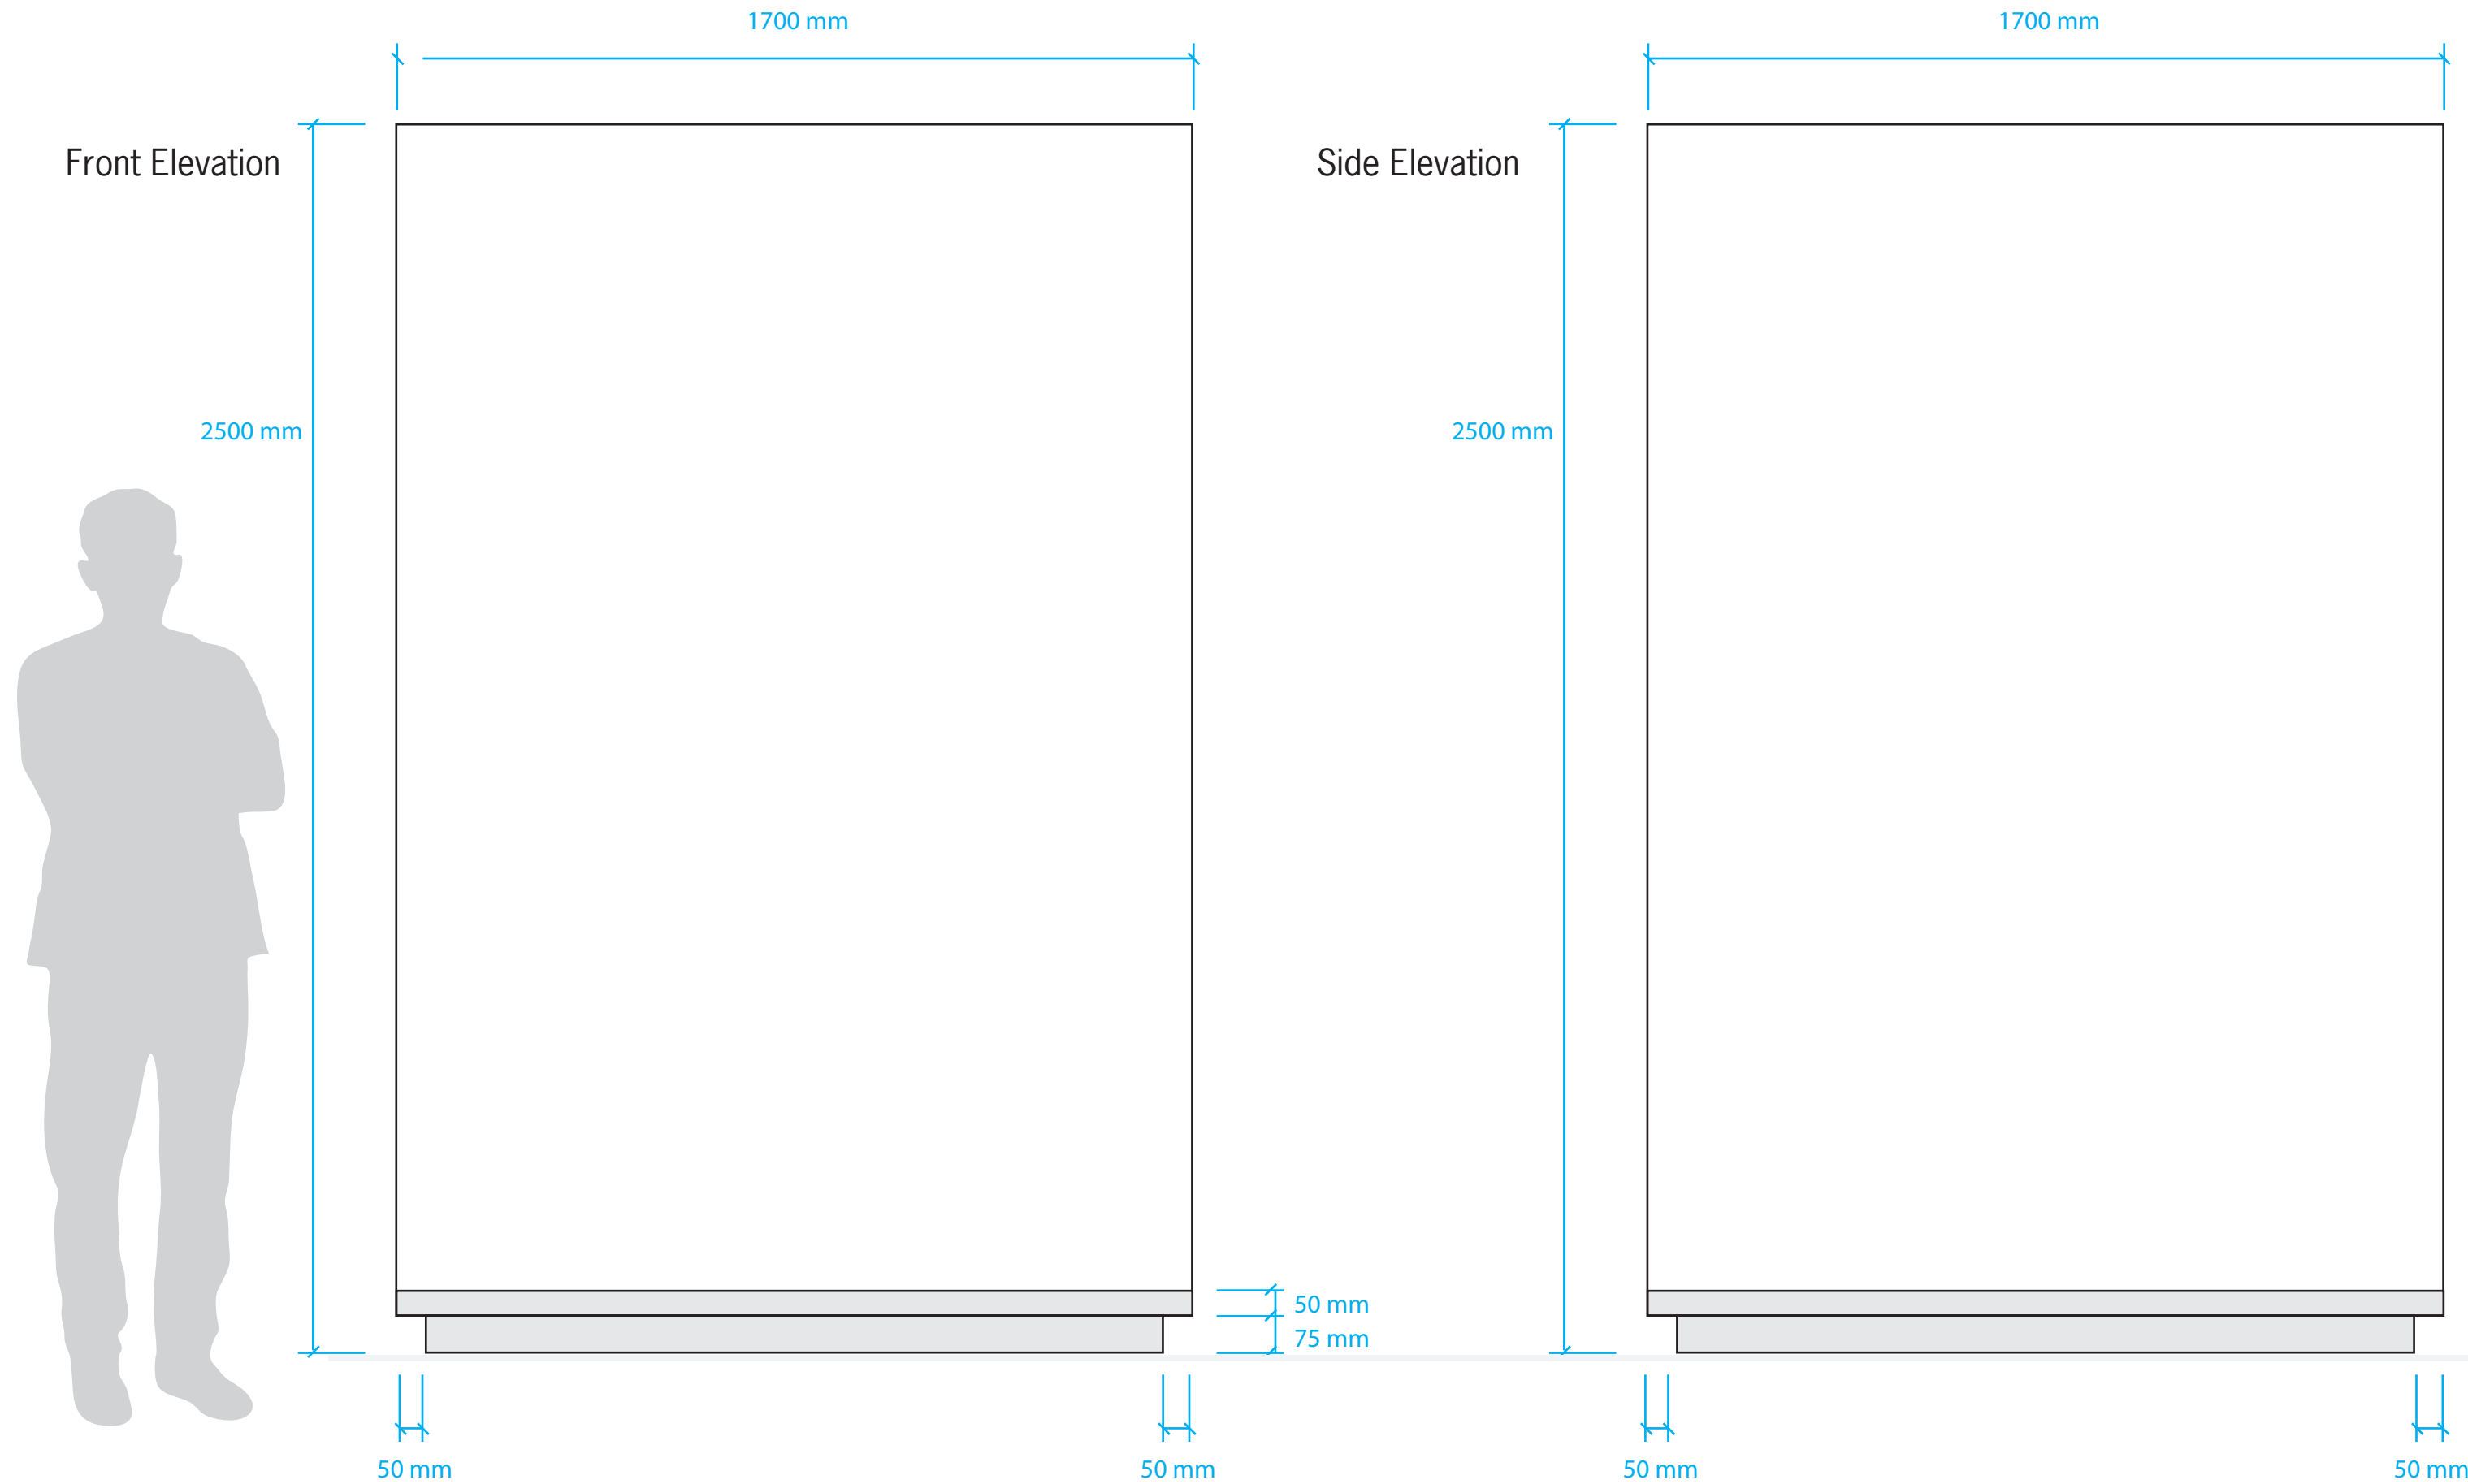

# 600 mm x 600 mm Display Case with Door (or vertical lift)

**DRAFT**

## DETAILS

CASE TYPE  
Solid Bottom  
Display Case

DIMENSIONS  
Height: 1875 mm  
Width: 600 mm  
Depth: 600 mm

DISPLAY SURFACE HEIGHT  
1150 mm (case is on 125 mm tall plinth)

ACCESSIBILITY  
Hinged door or vertical lift

# 1700 x 1700 mm Display Case with Door Opening

**DRAFT**

## DETAILS

CASE TYPE  
Display Case  
with Door Opening

DIMENSIONS  
Height: 2500 mm  
Width: 1700 mm  
Depth: 1700 mm

DISPLAY SURFACE HEIGHT  
N/A

ACCESSIBILITY  
Hinged Door

FINISH  
Matte Powder Coated Steel