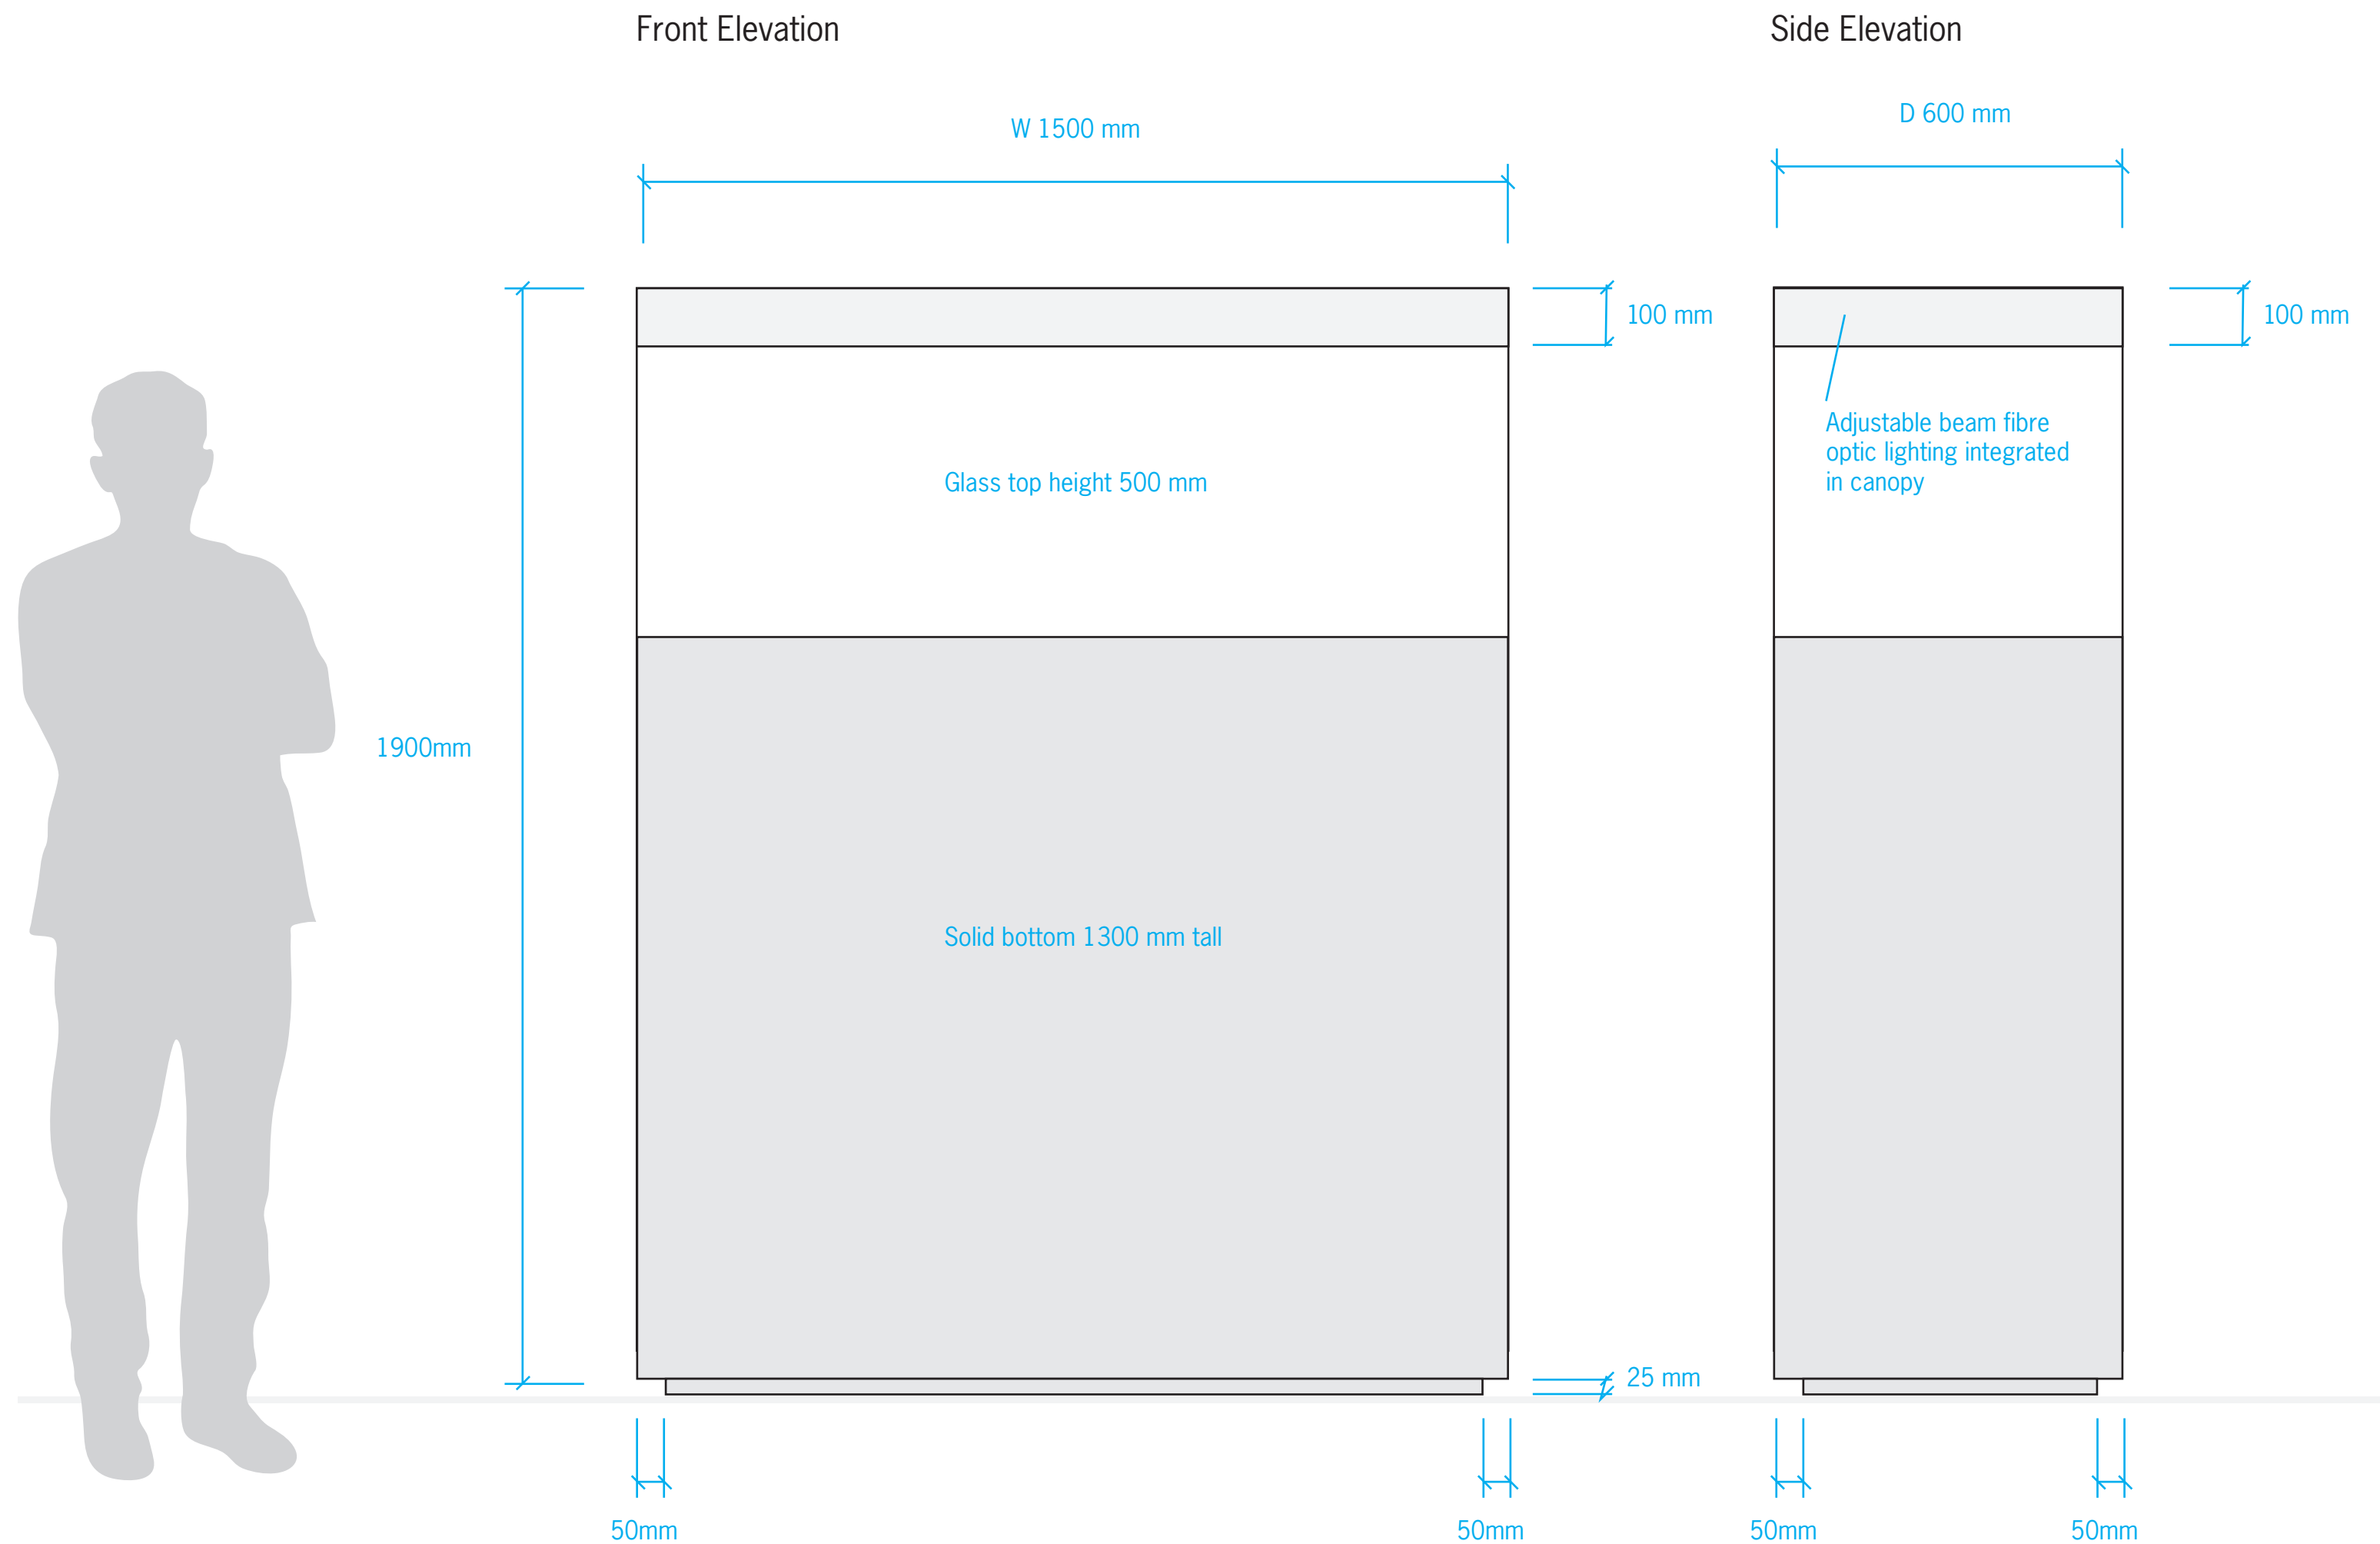

## DETAILS

CASE TYPE  
Glass Box Display Case with Lighting Canopy

DIMENSIONS  
Height: 1900 mm  
Width: 1500 mm  
Depth: 600 mm

DISPLAY SURFACE HEIGHT  
1300 mm

ACCESSIBILITY  
To Be Determined

FINISH  
Matte Powder Coated Steel

## DETAILS

CASE TYPE  
Solid Bottom  
Table Display Case

DIMENSIONS  
Height: 1200 mm  
Width: 1500 mm  
Depth: 800 mm

DISPLAY SURFACE HEIGHT  
850 mm

ACCESSIBILITY  
Vertical lift  
or Hinge along width

FINISH  
Matte Powder Coated Steel

## DETAILS

CASE TYPE  
Display Case  
with Door Opening

DIMENSIONS  
Height: 2500 mm  
Width: 900 mm  
Depth: 900 mm

DISPLAY SURFACE HEIGHT  
850 mm

ACCESSIBILITY  
Hinged Door

FINISH  
Matte Powder Coated Steel

## DETAILS

CASE TYPE  
Wall Hung Display Case

DIMENSIONS  
Height: 1200 mm  
Width: 600 mm  
Depth: 500 mm

DISPLAY SURFACE HEIGHT  
850 mm

ACCESSIBILITY  
Hinged front door

FINISH  
Matte Powder Coated Steel