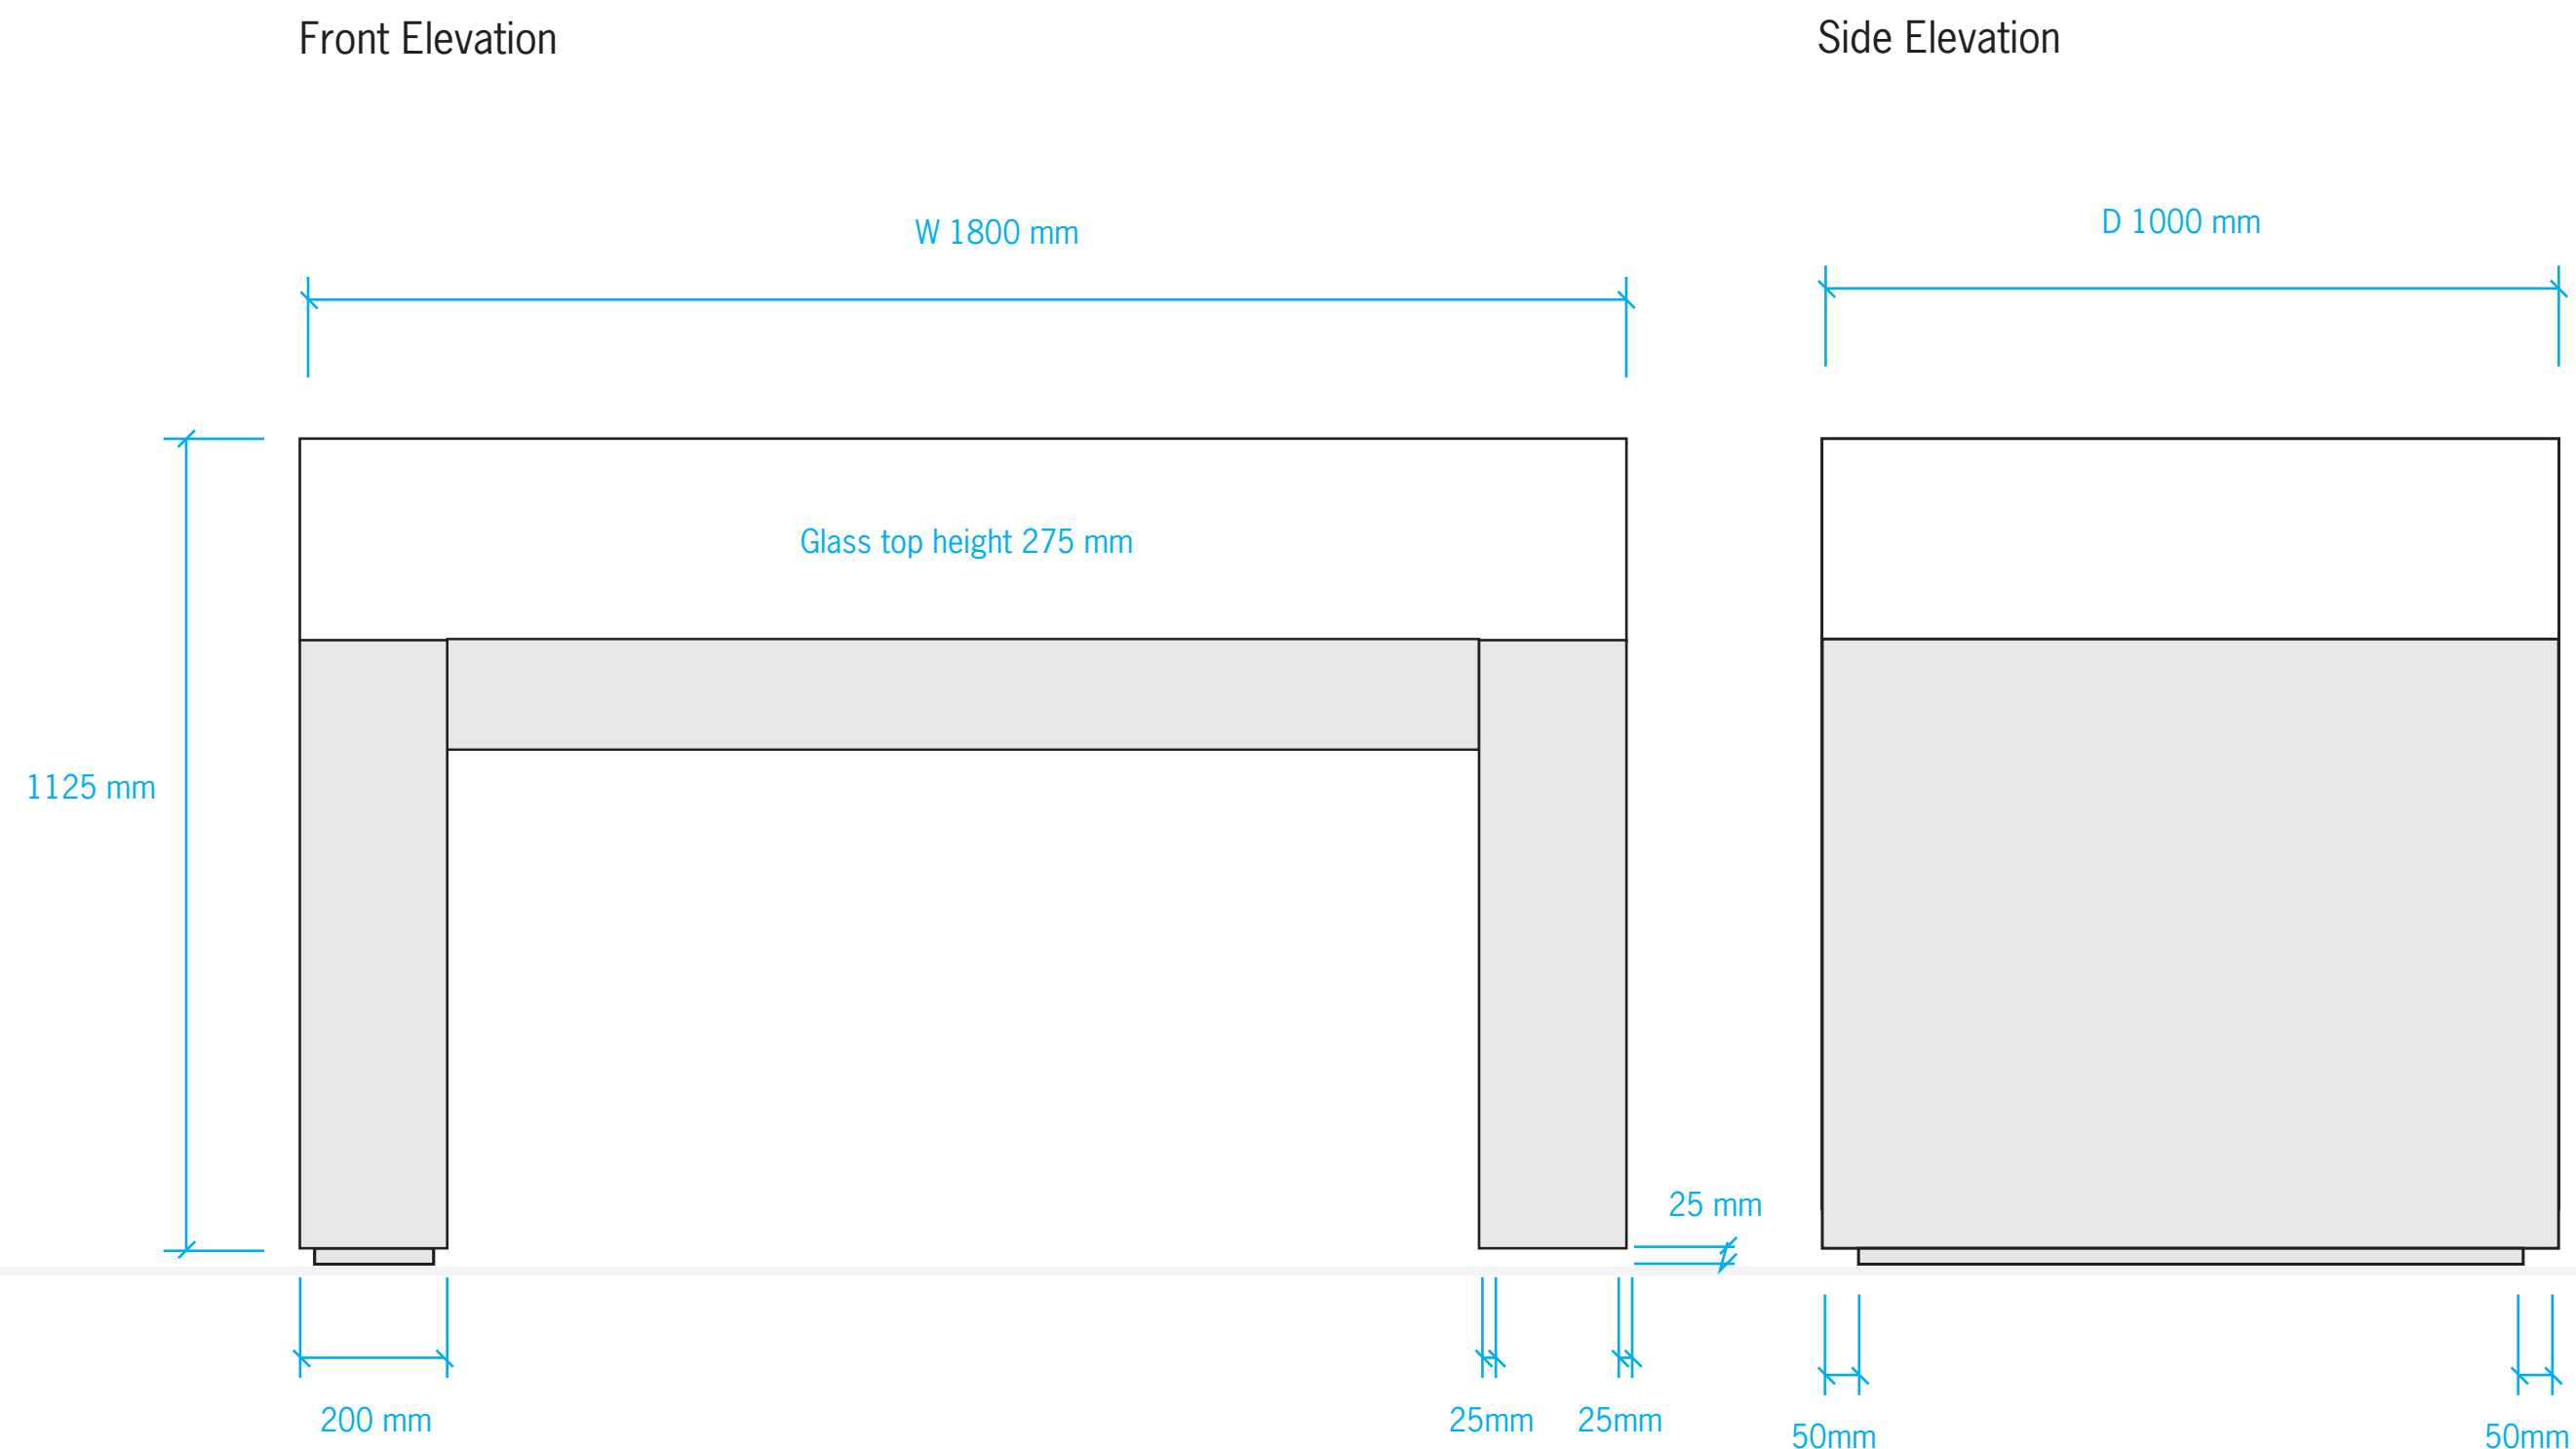

## DETAILS

CASE TYPE  
Display Case  
with Door Opening

DIMENSIONS  
Height: 2500 mm  
Width: 1000 mm  
Depth: 1000 mm

DISPLAY SURFACE HEIGHT  
850 mm

ACCESSIBILITY  
Hinged Door

FINISH  
Matte Powder Coated Steel

## DETAILS

CASE TYPE  
Open "U-shape" Base  
Table Display Case

DIMENSIONS  
Height: 1125 mm  
Width: 1400 mm  
Depth: 850 mm

DISPLAY SURFACE HEIGHT  
850 mm

ACCESSIBILITY  
Hinge along width

FINISH  
Matte Powder Coated Steel

## DETAILS

CASE TYPE  
Open "U-shape" Base  
Table Display Case

DIMENSIONS  
Height: 1125 mm  
Width: 1800 mm  
Depth: 1000 mm

DISPLAY SURFACE HEIGHT  
850 mm

ACCESSIBILITY  
Hinge along width

FINISH  
Matte Powder Coated Steel

## DETAILS

CASE TYPE  
Display Case  
with Door Opening

DIMENSIONS  
Height: 2500 mm  
Width: 900 mm  
Depth: 900 mm

DISPLAY SURFACE HEIGHT  
850 mm

ACCESSIBILITY  
Hinged Door

FINISH  
Matte Powder Coated Steel