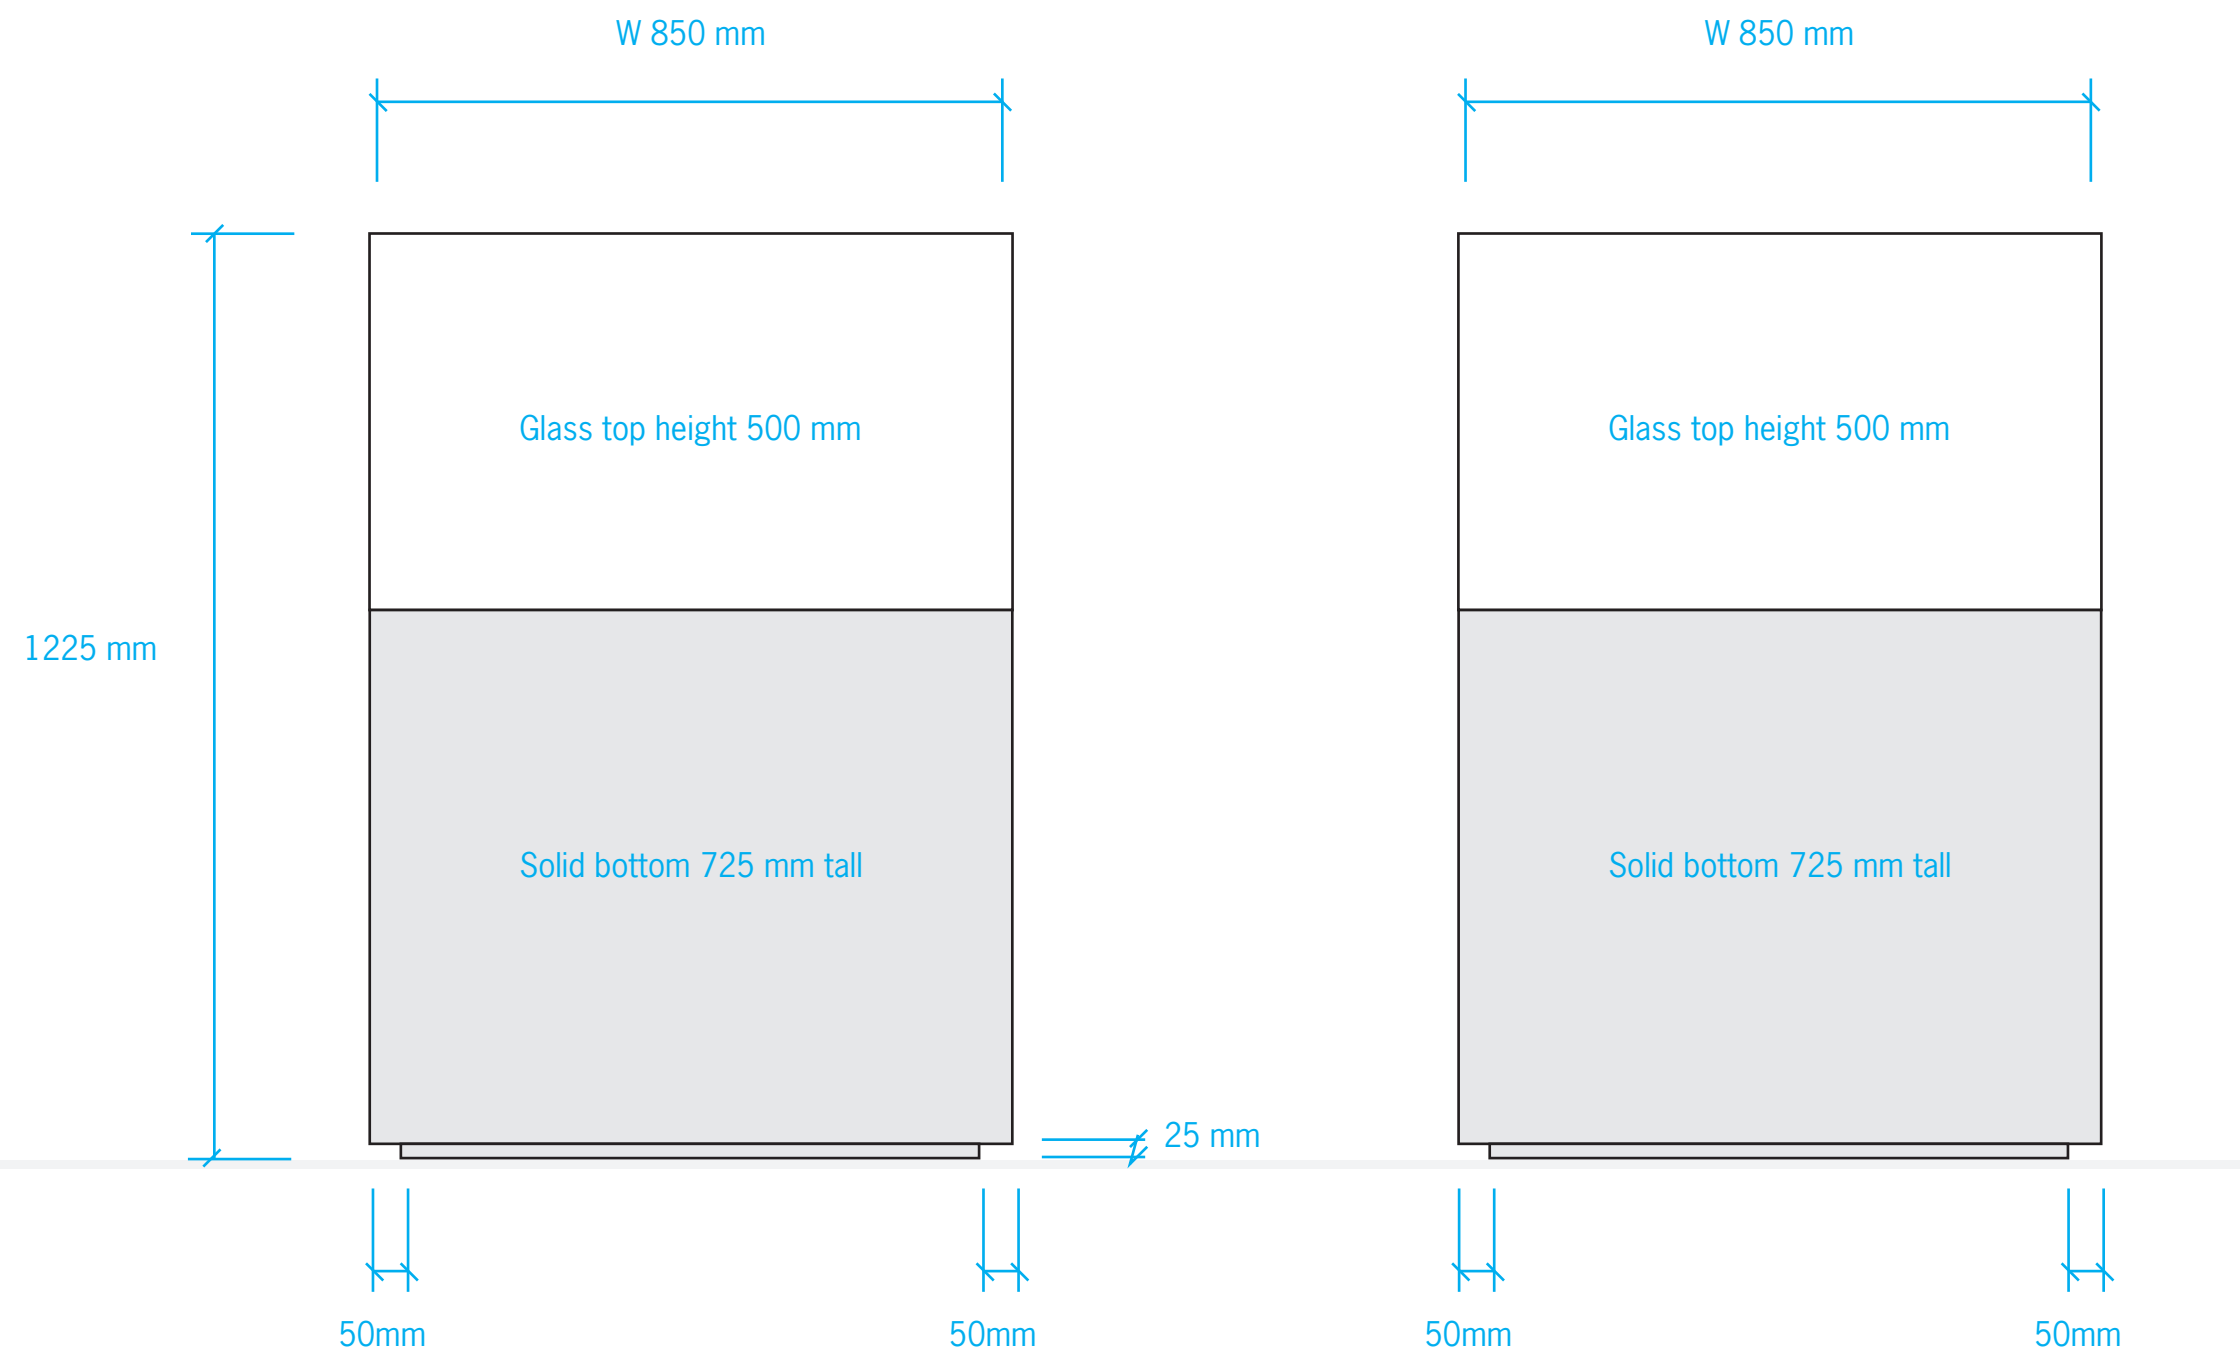

Side Elevation