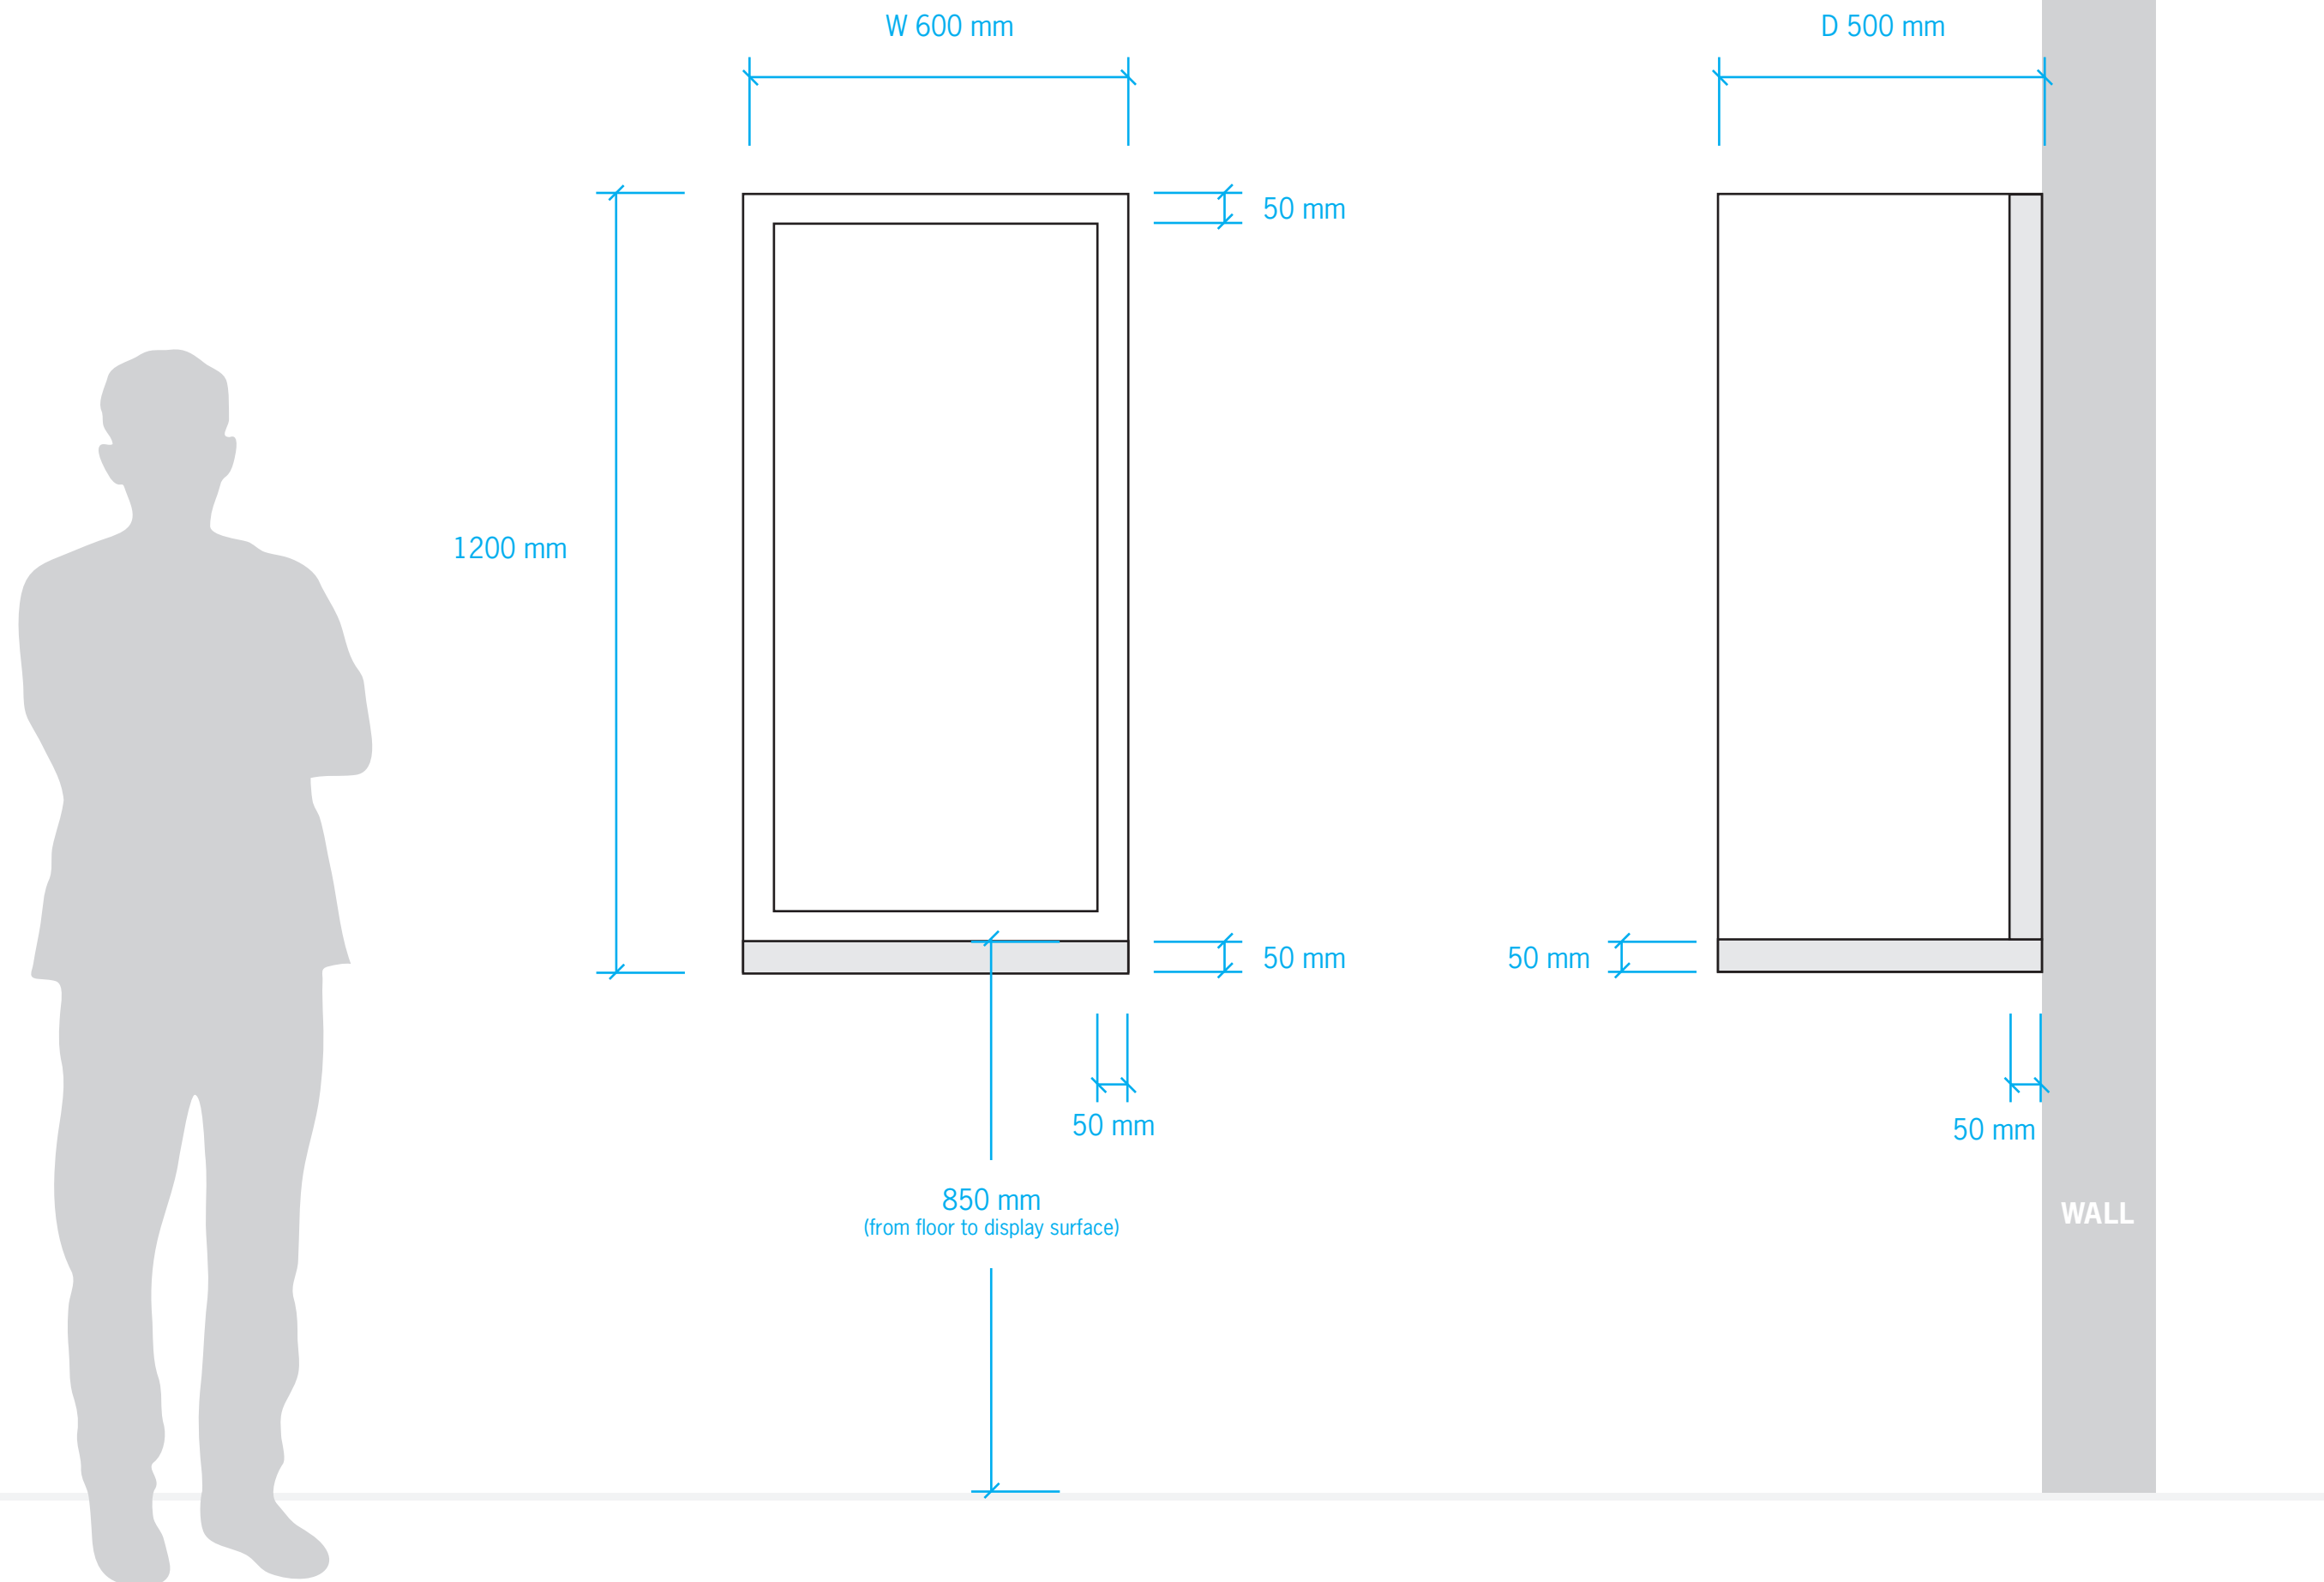

## DETAILS

CASE TYPE  
Glass Box Display Case with Lighting Canopy

DIMENSIONS  
Height: 1900 mm  
Width: 1500 mm  
Depth: 600 mm

DISPLAY SURFACE HEIGHT  
1300 mm

ACCESSIBILITY  
To Be Determined

FINISH  
Matte Powder Coated Steel

## DETAILS

CASE TYPE  
Solid Bottom  
Table Display Case

DIMENSIONS  
Height: 1200 mm  
Width: 1500 mm  
Depth: 800 mm

DISPLAY SURFACE HEIGHT  
850 mm

ACCESSIBILITY  
Vertical lift  
or Hinge along width

FINISH  
Matte Powder Coated Steel

## DETAILS

CASE TYPE  
Display Case  
with Door Opening

DIMENSIONS  
Height: 2500 mm  
Width: 900 mm  
Depth: 900 mm

DISPLAY SURFACE HEIGHT  
850 mm

ACCESSIBILITY  
Hinged Door

FINISH  
Matte Powder Coated Steel

## DETAILS

CASE TYPE  
Wall Hung Display Case

DIMENSIONS  
Height: 1200 mm  
Width: 600 mm  
Depth: 500 mm

DISPLAY SURFACE HEIGHT  
850 mm

ACCESSIBILITY  
Hinged front door

FINISH  
Matte Powder Coated Steel