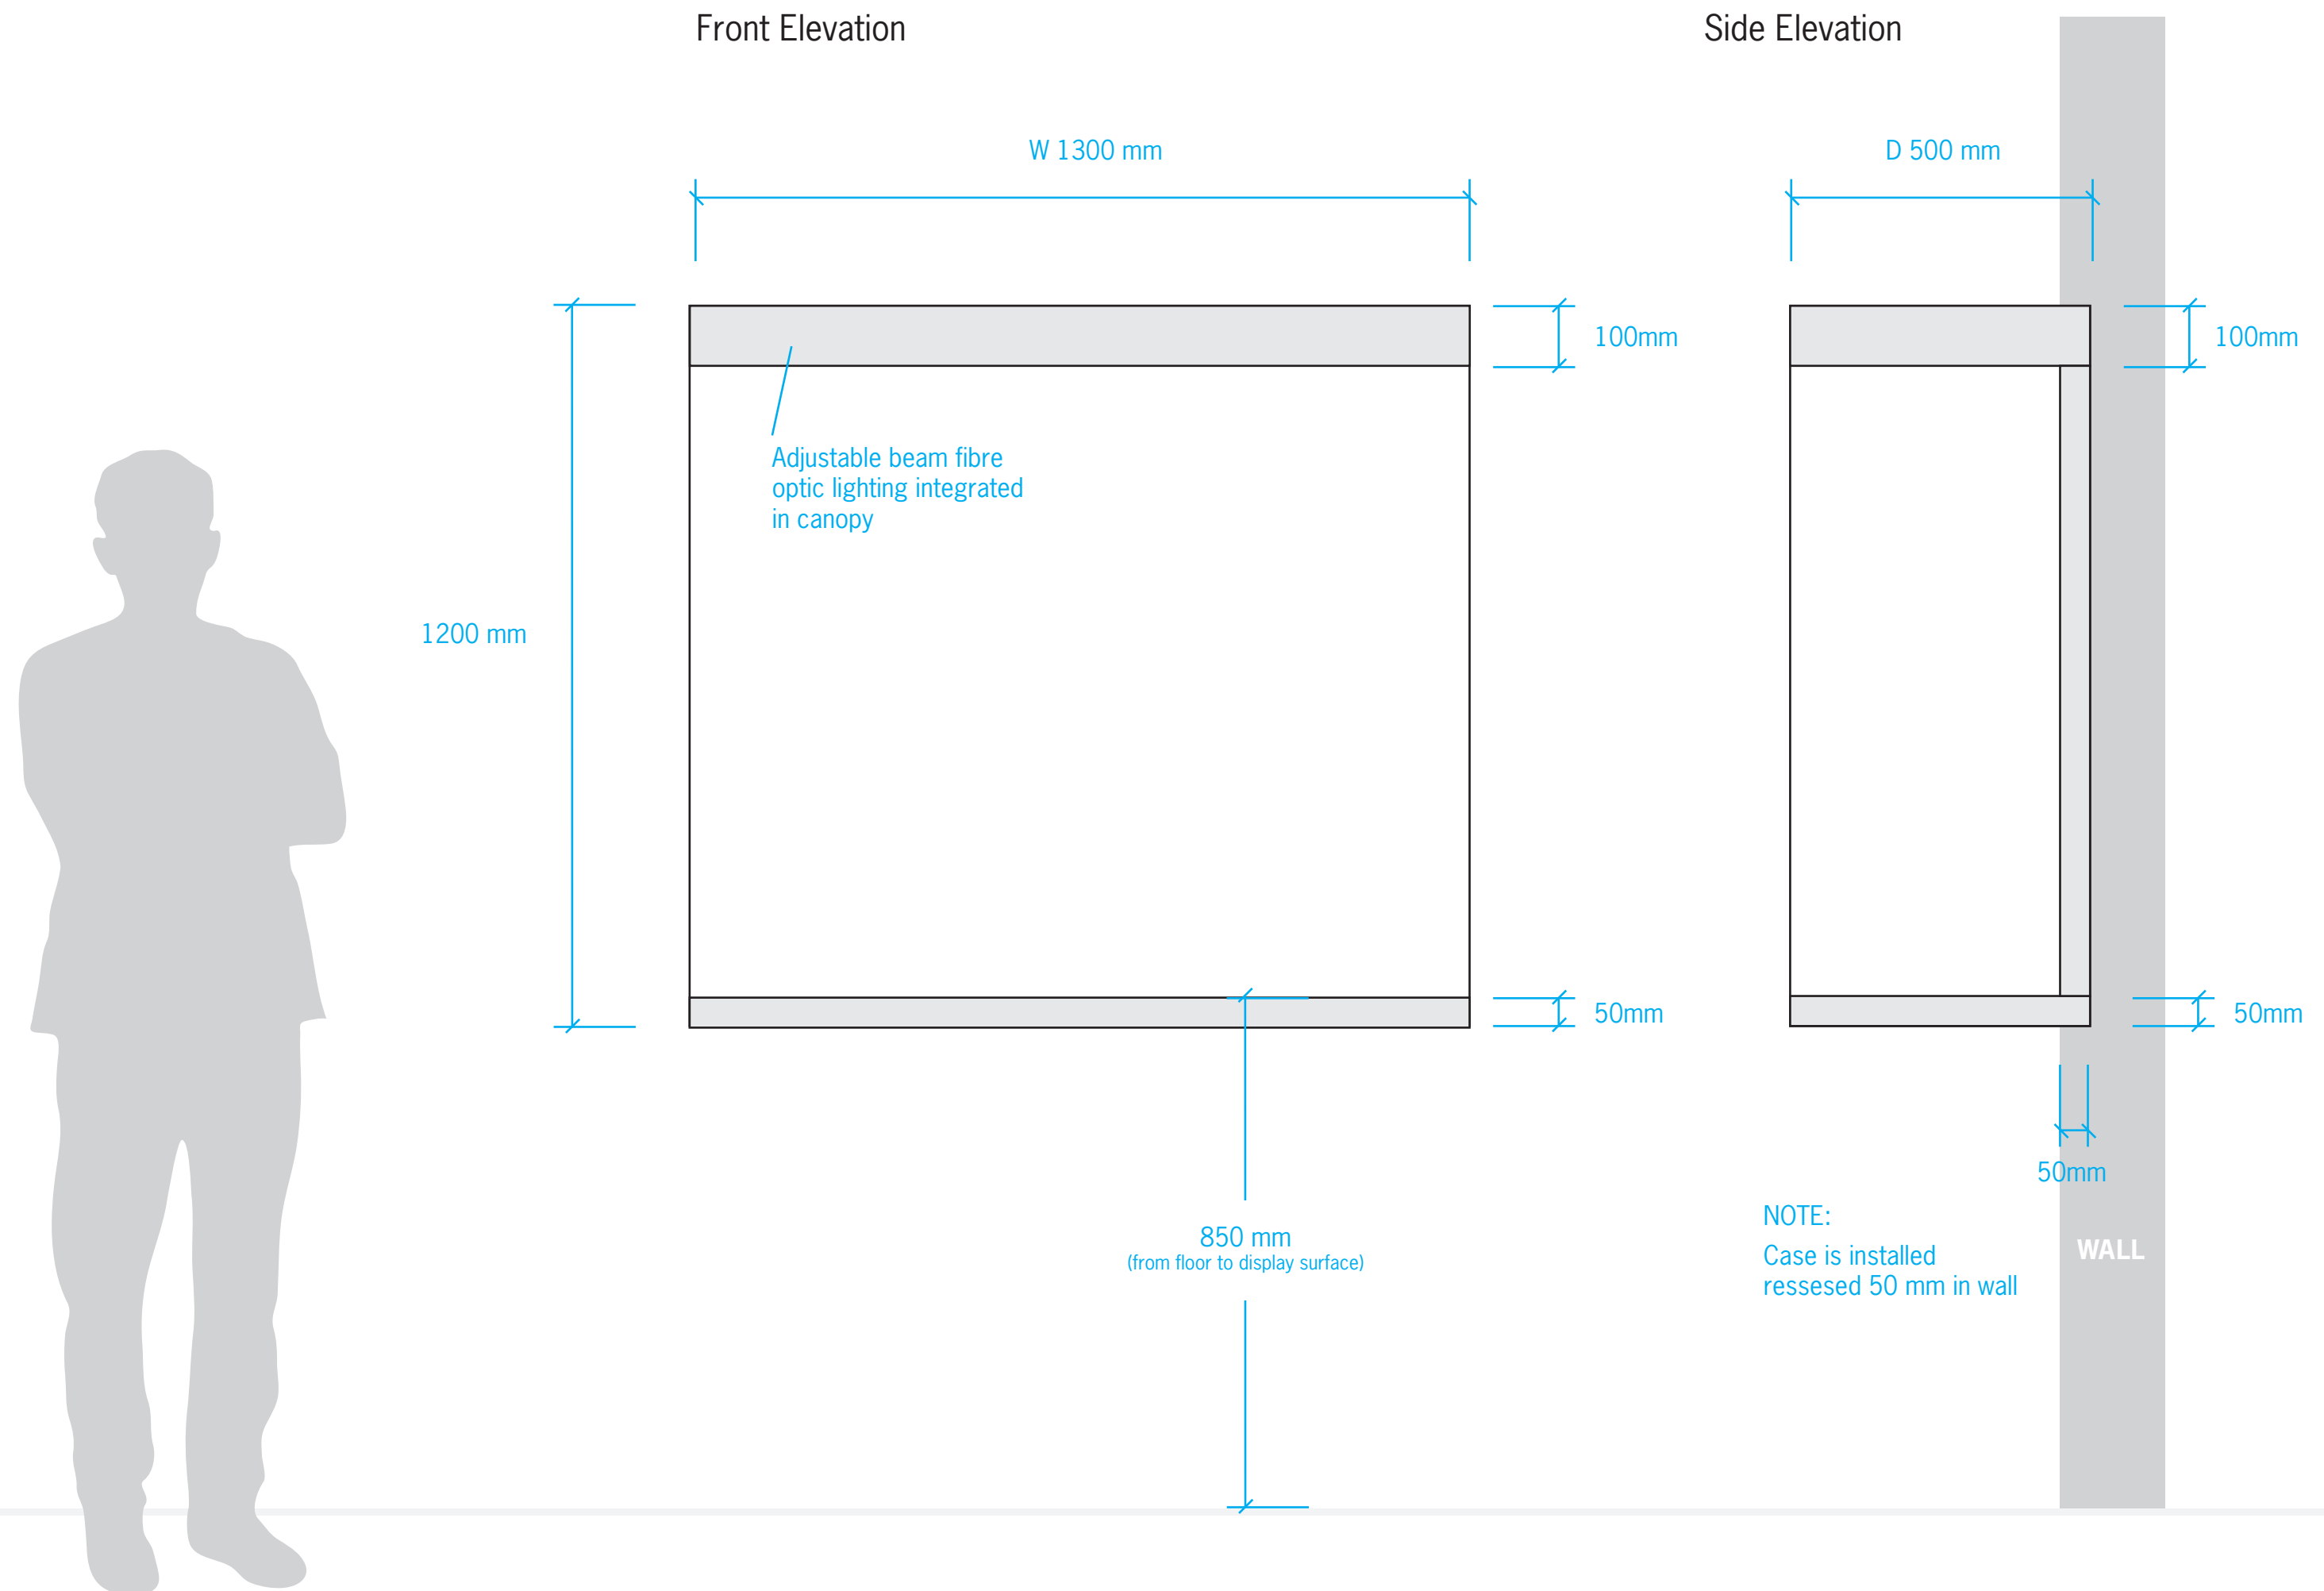

## DETAILS

CASE TYPE  
Glass Box Display Case with Lighting Canopy

DIMENSIONS  
Height: 1900 mm  
Width: 1500 mm  
Depth: 600 mm

DISPLAY SURFACE HEIGHT  
1300 mm

ACCESSIBILITY  
To Be Determined

FINISH  
Matte Powder Coated Steel

## DETAILS

CASE TYPE  
Solid Bottom  
Table Display Case

DIMENSIONS  
Height: 1200 mm  
Width: 1500 mm  
Depth: 800 mm

DISPLAY SURFACE HEIGHT  
850 mm

ACCESSIBILITY  
Vertical lift  
or Hinge along width

FINISH  
Matte Powder Coated Steel

## DETAILS

CASE TYPE  
Built-in Wall  
Display Case

DIMENSIONS  
Height: 1200 mm  
Width: 1500 mm  
Depth: 700 mm

DISPLAY SURFACE HEIGHT  
850 mm

ACCESSIBILITY  
Hinged front door

FINISH  
Matte Powder Coated Steel

## DETAILS

**CASE TYPE**  
Wall Hung Display Case with integrated lighting

**DIMENSIONS**  
Height: 1200 mm  
Width: 1300 mm  
Depth: 500 mm

**DISPLAY SURFACE HEIGHT**  
850 mm

**ACCESSIBILITY**  
Hinged front door