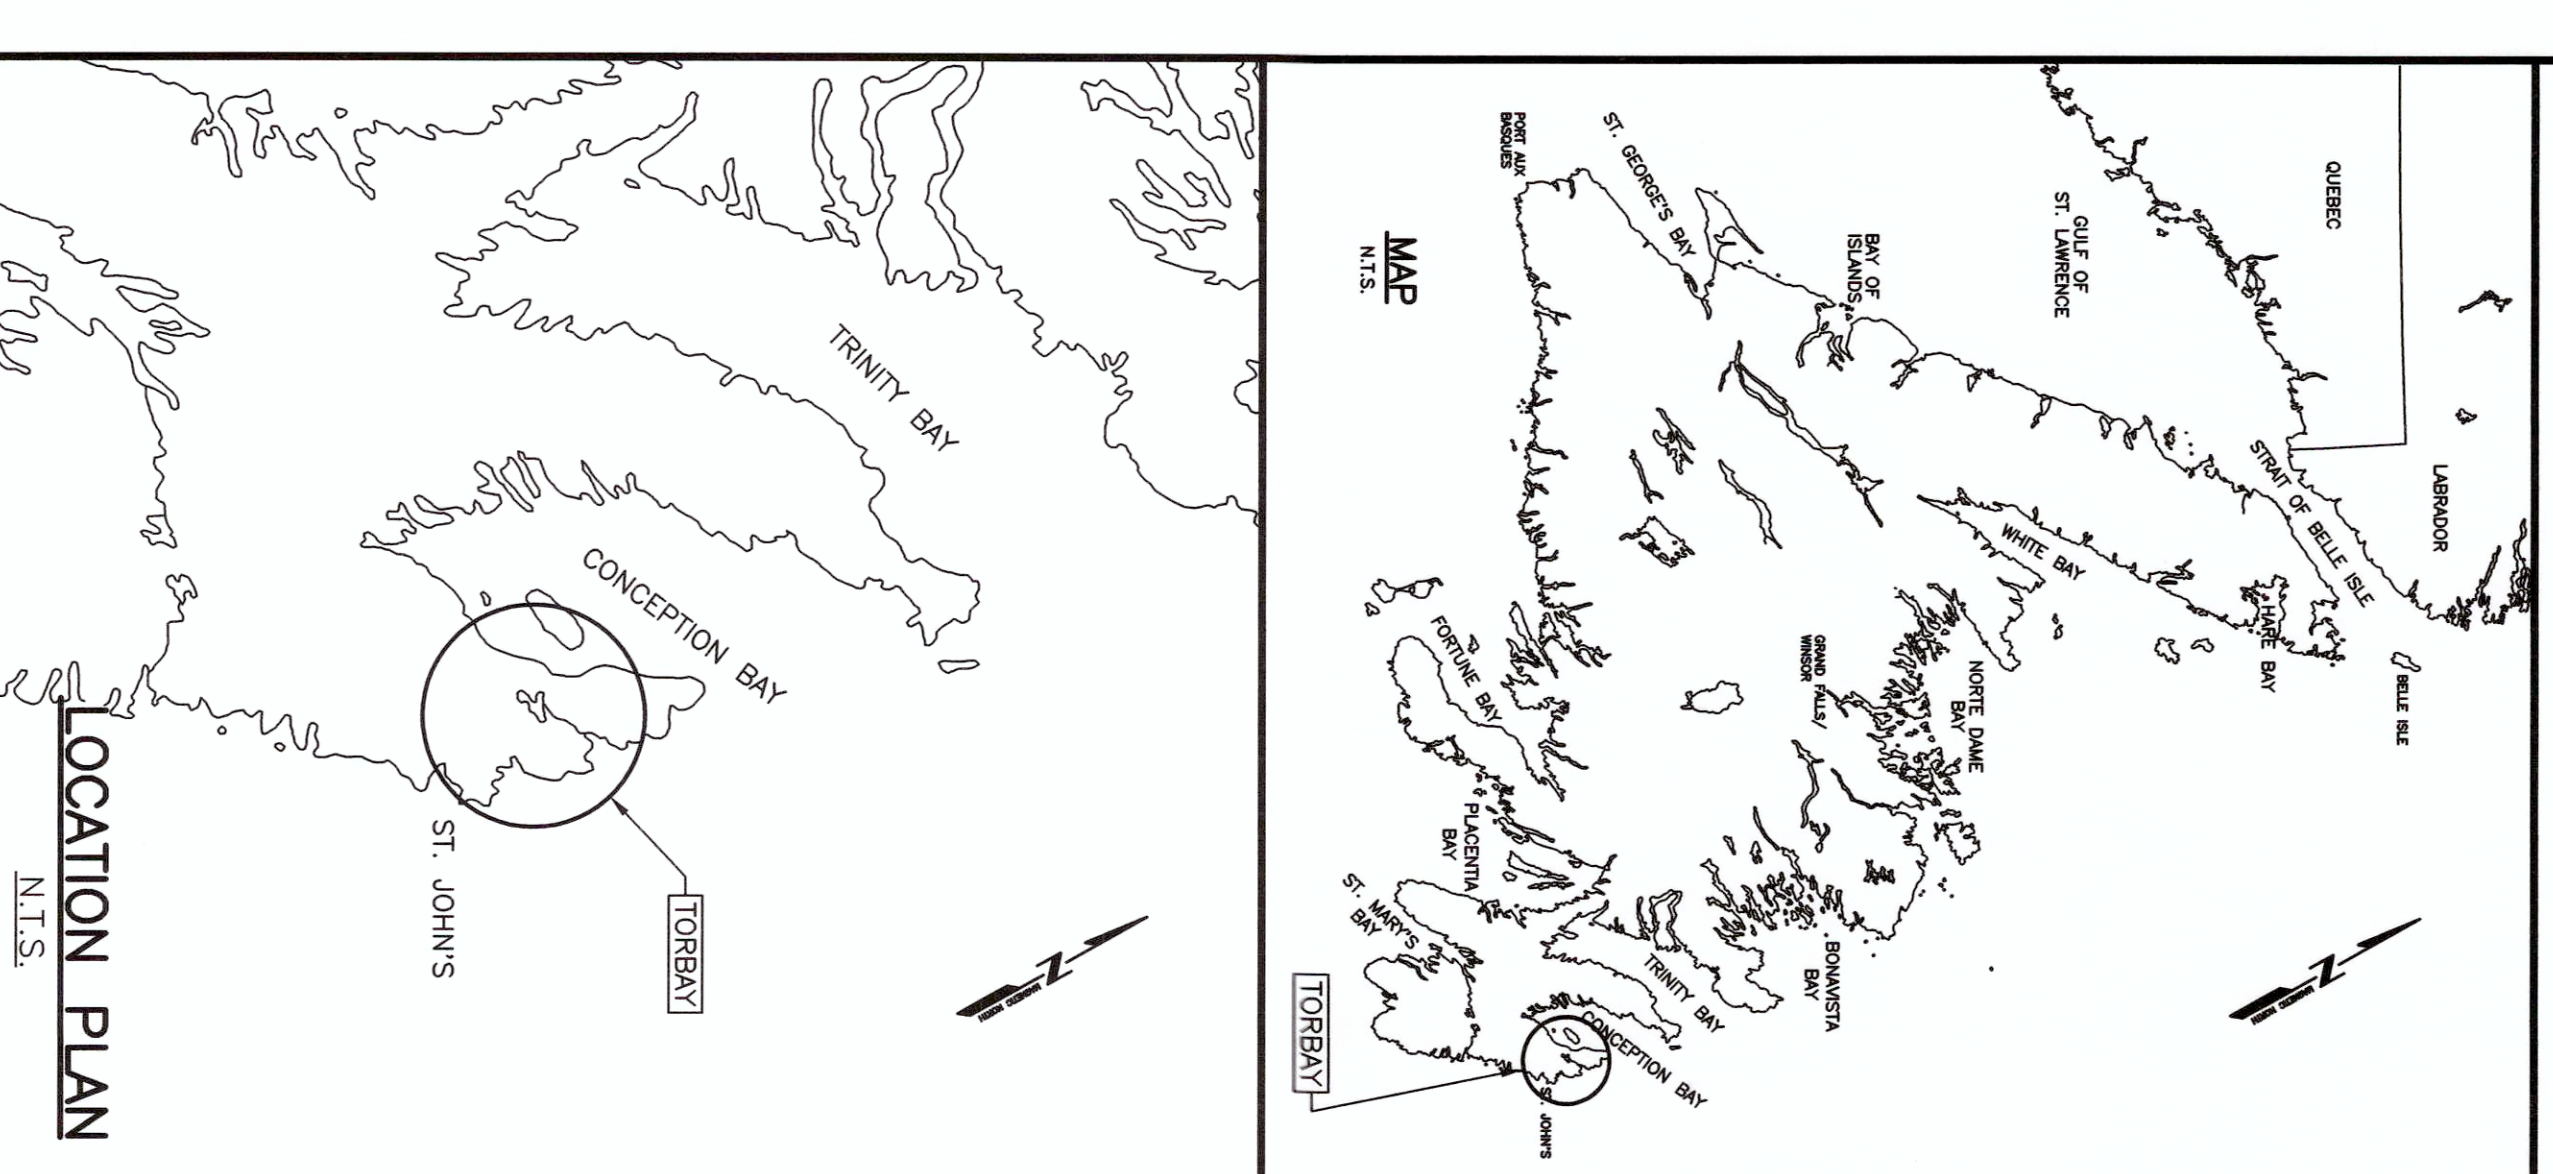

FISHERIES AND OCEANS
CANADA

SHORELINE PROTECTION
TORBAY
NEWFOUNDLAND AND LABRADOR
ATLANTIC REGION
PROJECT No. 716872

SMALL CRAFT HARBOURS

LIST OF DRAWINGS:

- C1 OF 3 SOUNDING AND TOPOGRAPHIC SURVEY
- C2 OF 3 NEW SITE PLAN
- C3 OF 3 SECTIONS