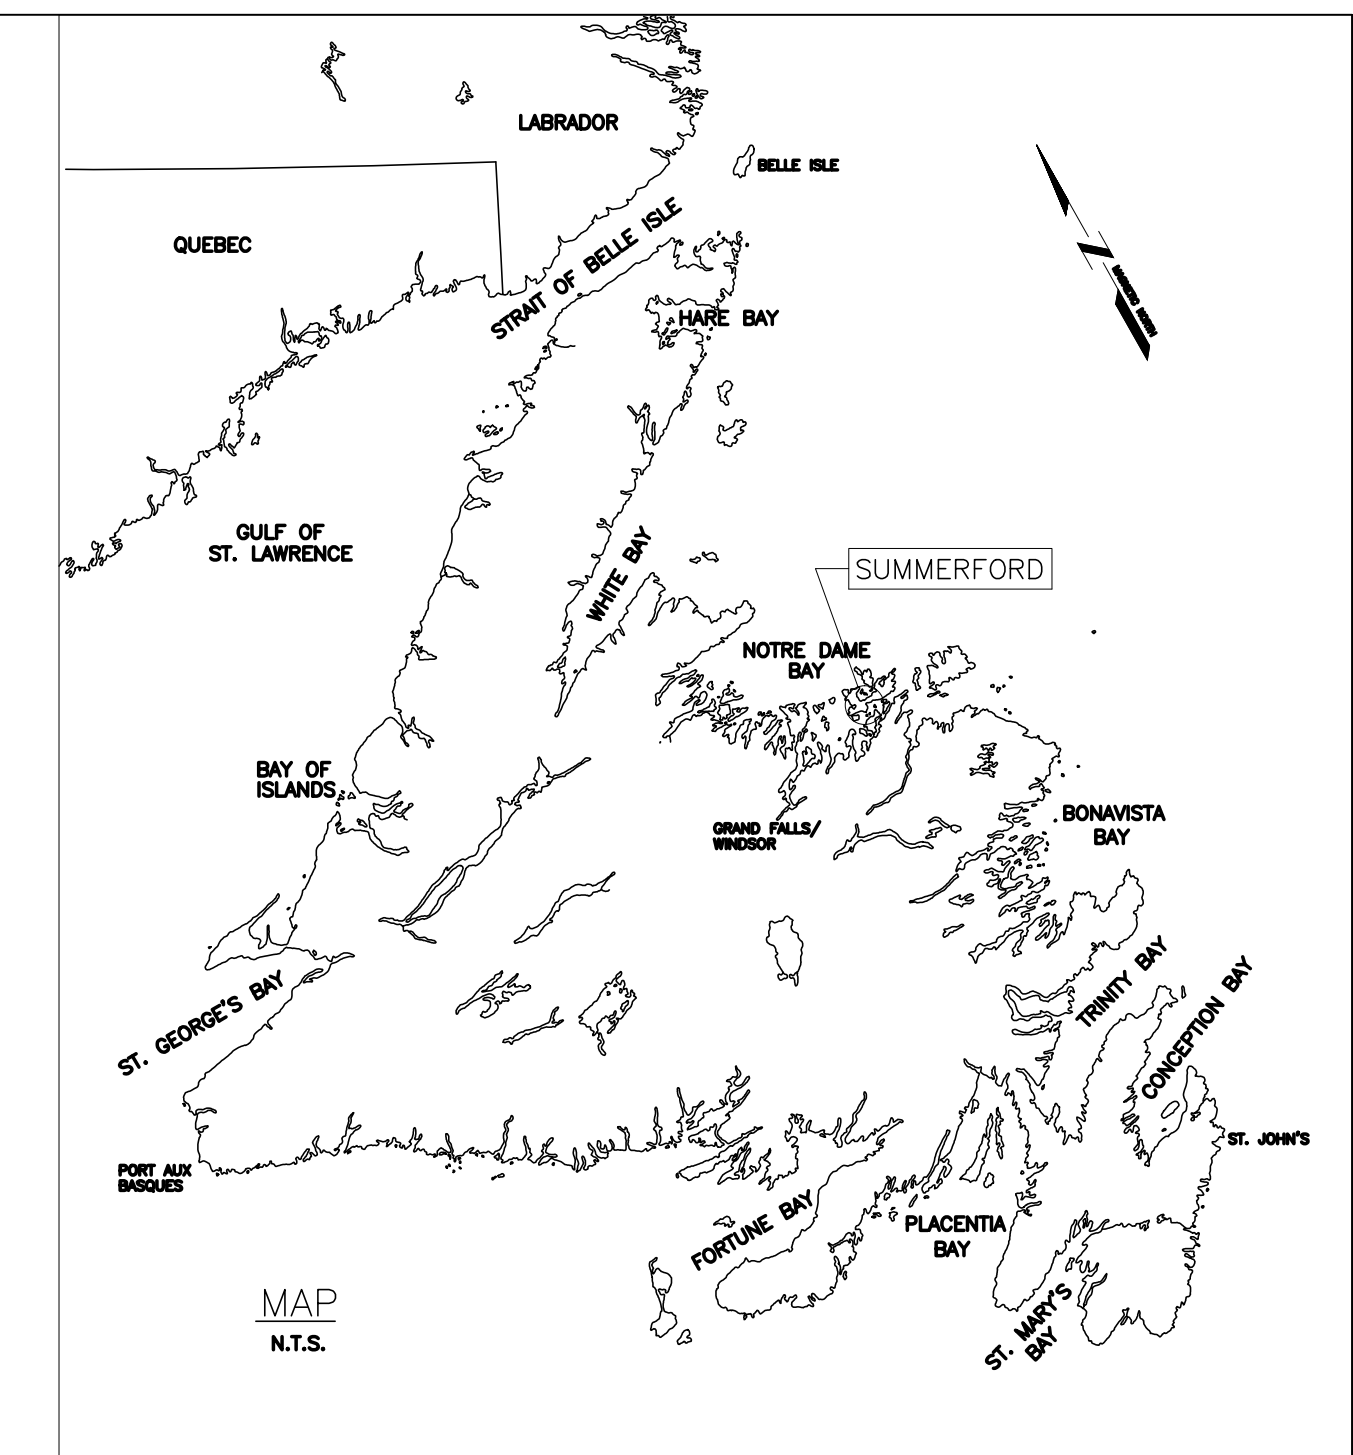

MARGINAL WHARF RECONSTRUCTION SUMMERFORD, NEWFOUNDLAND AND LABRADOR CENTRAL DISTRICT ATLANTIC REGION PROJECT No. 714358 ISSUED FOR TENDER

LIST OF DRAWINGS:

- C1 OF 7 EXISTING SITE PLAN AND DEMOLITION PLAN
- C2 OF 7 NEW SITE PLAN AND WHARF LAYOUT
- C3 OF 7 NEW WHARF PLAN
- C4 OF 7 ELEVATION & SECTIONS
- C5 OF 7 BUILDING PLAN SECTIONS & DETAILS
- C6 OF 7 SECTIONS AND DETAILS
- C7 OF 7 DETAILS

PREPARED FOR

**Peches et Oceans
Canada**

SMALL CRAFT HARBOURS
FISHERIES AND OCEANS CANADA
10 BARTER'S HILL
P.O. BOX 5667
ST. JOHN'S
NEWFOUNDLAND
A1C 5X1