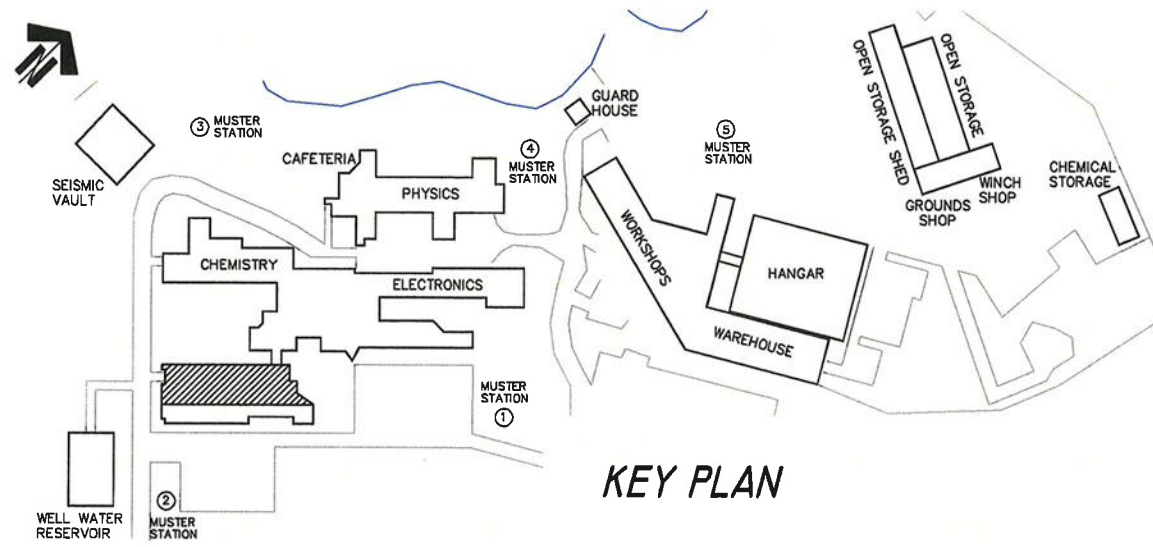

SYMBOL LEGEND

● FH# FIRE HYDRANT LOCATION

⬡ SC SIAMESE CONNECTION

AM AMMUNITION STORAGE (LOCATED IN ROOM 5223)

ANNUNCIATOR PANEL

CLEANING SYMBOL LEGEND

-  NO ACCESS
-  FIRE EXITS

CLEANING SYMBOL LEGEND

FLOOR PLAN OF
PGC - UPPER LEVEL

CLEANING SYMBOL LEGEND

- NO ACCESS
- 24 HOUR SERVICE
- DAILY. (MON. TO FRI.)
- SPECIAL LABS
- QUAD CLEANING
- S QUAD CLEANING - SUPERVISED
- SUMMER PROJECT WORK
- FIRE
EXIT FIRE EXITS
- CC CLEANING CLOSET

KEY PLAN

FLOOR PLAN OF LABORATORIES-LOWER LEVEL

INSTITUTE OF OCEAN SCIENCES

INSTITUTE OF OCEAN SCIENCES

FLOOR PLAN OF OCEAN SCIENCES & CAFETERIA

NO ACCESS

24 HOUR SERVICE

DAILY (MON. TO FRI.)