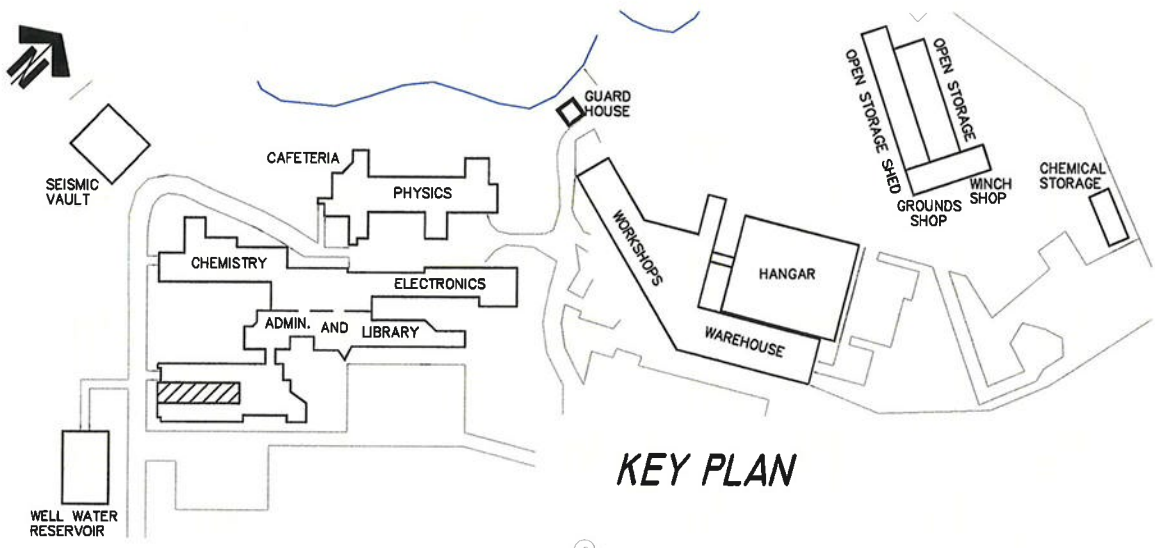

SYMBOL LEGEND

● FH# FIRE HYDRANT LOCATION

⬡ SC SIAMESE CONNECTION

AM AMMUNITION STORAGE (LOCATED IN ROOM 5223)

ANNUNCIATOR PANEL

CLEANING SYMBOL LEGEND

-  NO ACCESS
-  FIRE EXITS

CLEANING SYMBOL LEGEND

FLOOR PLAN OF
PGC - UPPER LEVEL

CLEANING SYMBOL LEGEND

- NO ACCESS
- 24 HOUR SERVICE
- DAILY. (MON. TO FRI.)
- SPECIAL LABS
- QUAD CLEANING
- S QUAD CLEANING - SUPERVISED
- SUMMER PROJECT WORK
- FIRE
EXIT FIRE EXITS
- CC CLEANING CLOSET

KEY PLAN

FLOOR PLAN OF LABORATORIES-LOWER LEVEL

INSTITUTE OF OCEAN SCIENCES

INSTITUTE OF OCEAN SCIENCES

FLOOR PLAN OF OCEAN SCIENCES & CAFETERIA

NO ACCESS

24 HOUR SERVICE

DAILY (MON. TO FRI.)