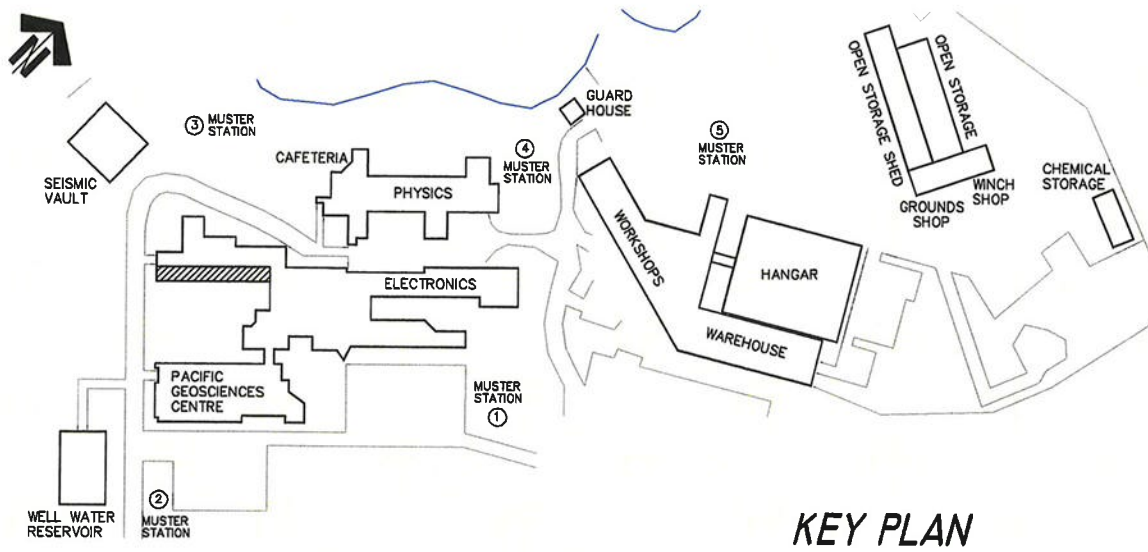

FLOOR PLAN OF
PGC - UPPER LEVEL

CLEANING SYMBOL LEGEND

- NO ACCESS
- 24 HOUR SERVICE
- DAILY. (MON. TO FRI.)
- SPECIAL LABS
- QUAD CLEANING
- S QUAD CLEANING - SUPERVISED
- SUMMER PROJECT WORK
- FIRE
EXIT FIRE EXITS
- CC CLEANING CLOSET

INSTITUTE OF OCEAN SCIENCES

FLOOR PLAN OF
PGC - LOWER LEVEL

CLEANING SYMBOL LEGEND

-  NO ACCESS
-  FIRE EXITS

KEY PLAN

ENTRANCE FROM LAWN AREA LOCATED AT SOUTH ELEVATION

FLOOR PLAN OF LABORATORIES-PENTHOUSE LEVEL

KEY PLAN

CLEANING SYMBOL LEGEND

- NO ACCESS
- 24 HOUR SERVICE
- DAILY. (MON. to FRI.)
- SPECIAL LABS
- QUAD CLEANING
- S QUAD CLEANING - SUPERVISED
- SUMMER PROJECT WORK
- FIRE
EXIT FIRE EXITS
- CC CLEANING CLOSET

KEY PLAN

FLOOR PLAN OF LABORATORIES-LOWER LEVEL

INSTITUTE OF OCEAN SCIENCES

INSTITUTE OF OCEAN SCIENCES

FLOOR PLAN OF OCEAN SCIENCES & CAFETERIA

NO ACCESS

24 HOUR SERVICE

DAILY (MON. TO FRI.)