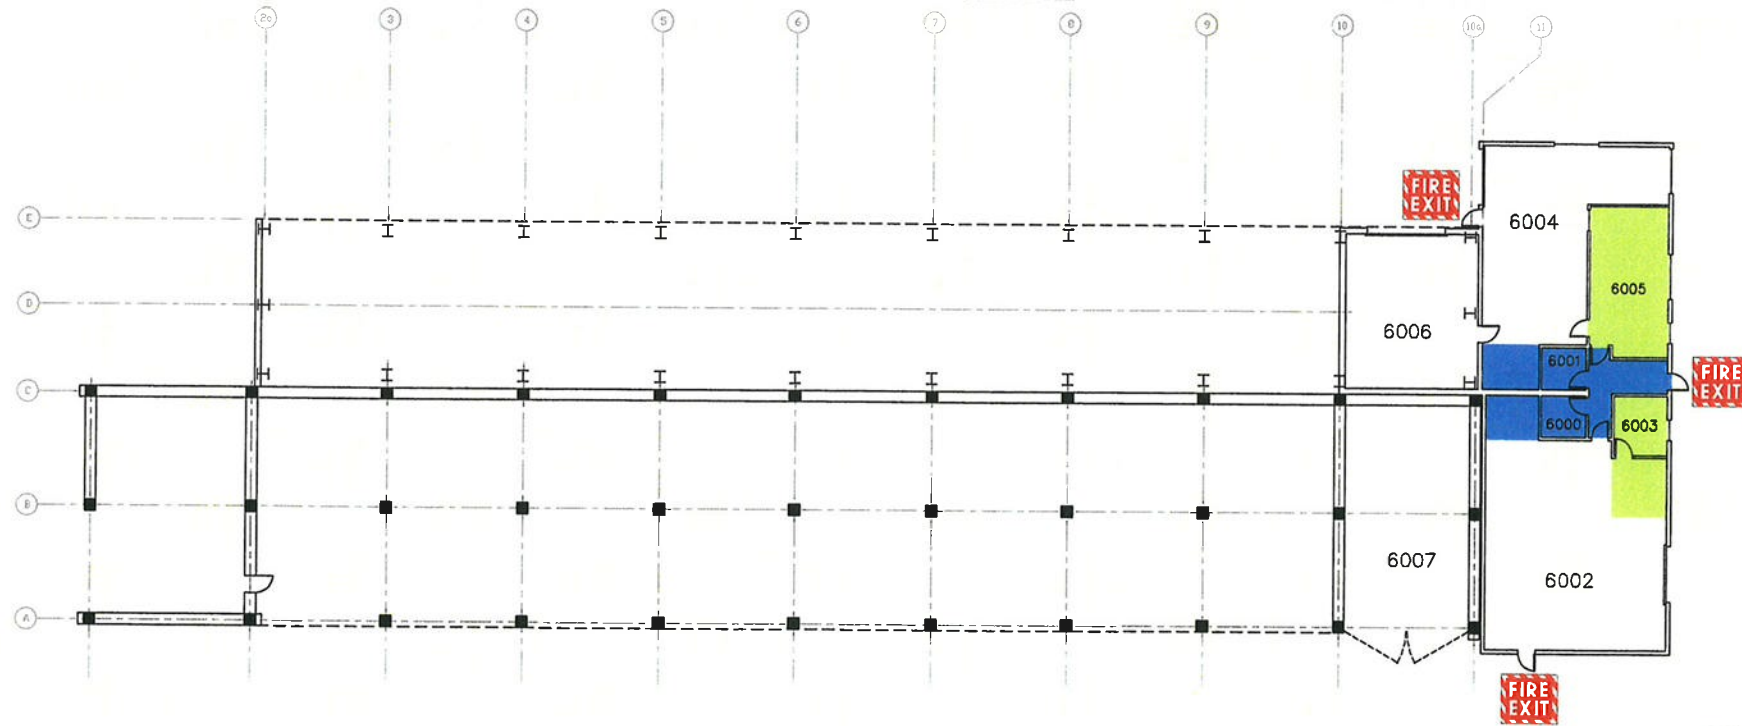

KEY PLAN

**FLOOR PLAN OF
WORKSHOP AND HANGAR
LOWER LEVEL**

CLEANING SYMBOL LEGEND

-  24 HOUR SERVICE
-  FIRE EXIT

**FLOOR PLAN OF
GUARD HOUSE BUILDING**

KEY PLAN

CLEANING SYMBOL LEGEND

- NO ACCESS
- 24 HOUR SERVICE
- DAILY. (MON. TO FRI.)
- SPECIAL LABS
- QUAD CLEANING
- S QUAD CLEANING - SUPERVISED
- SUMMER PROJECT WORK
- FIRE
EXIT FIRE EXITS
- CC CLEANING CLOSET