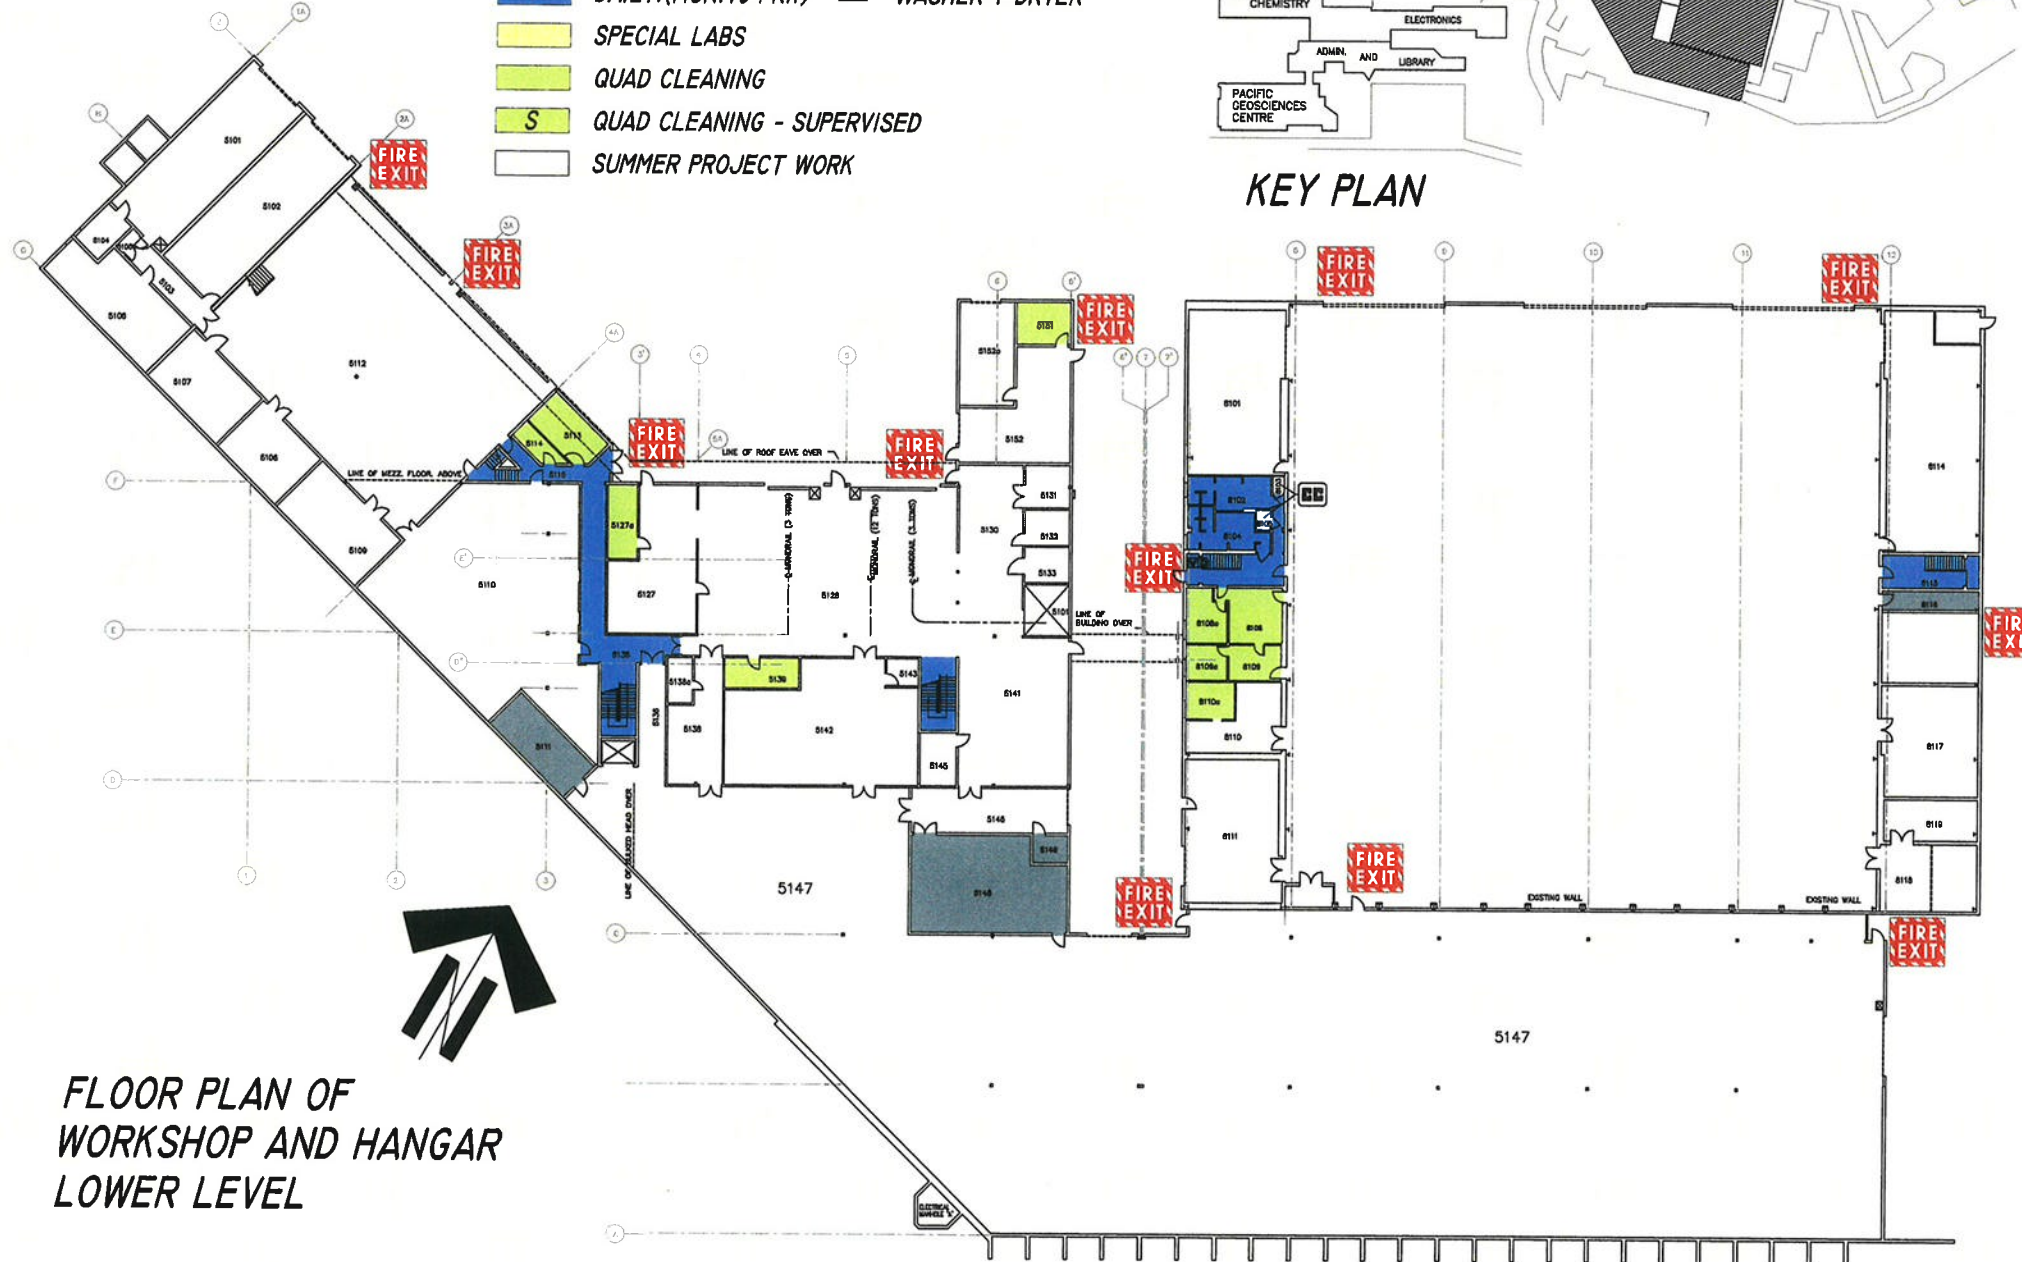

**FLOOR PLAN OF
WORKSHOP AND HANGAR
LOWER LEVEL**