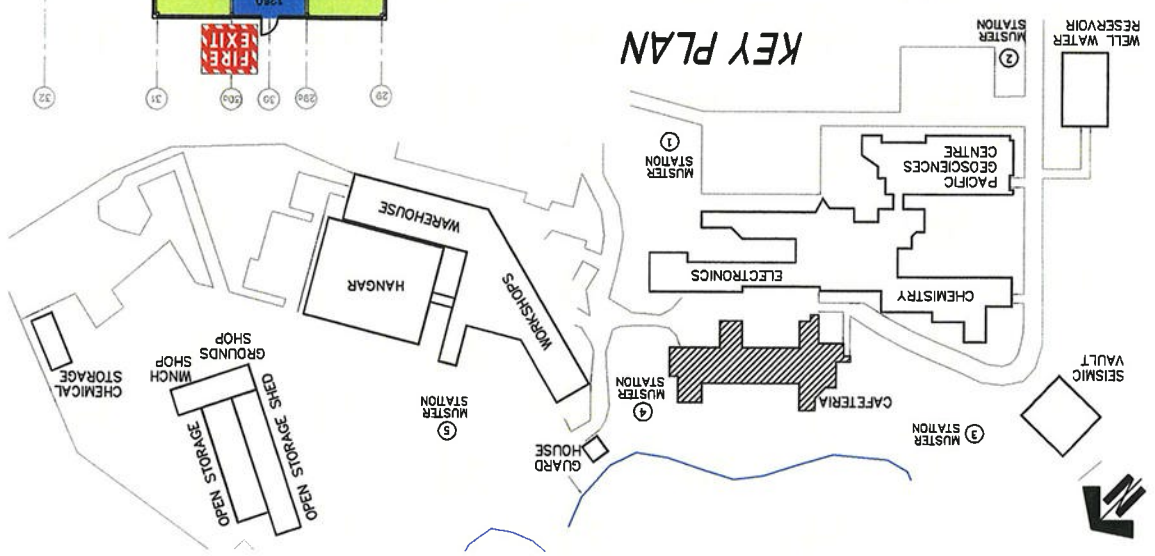

KEY PLAN

FLOOR PLAN OF LABORATORIES-LOWER LEVEL

INSTITUTE OF OCEAN SCIENCES

INSTITUTE OF OCEAN SCIENCES

FLOOR PLAN OF OCEAN SCIENCES & CAFETERIA

NO ACCESS

24 HOUR SERVICE

DAILY (MON. TO FRI.)

SPECIAL LABS

QUAD CLEANING

QUAD CLEANING - SUPERVISED

SUMMER PROJECT WORK

CLEANING CLOSET

FIRE EXITS

KEY PLAN

CLEANING SYMBOL LEGEND