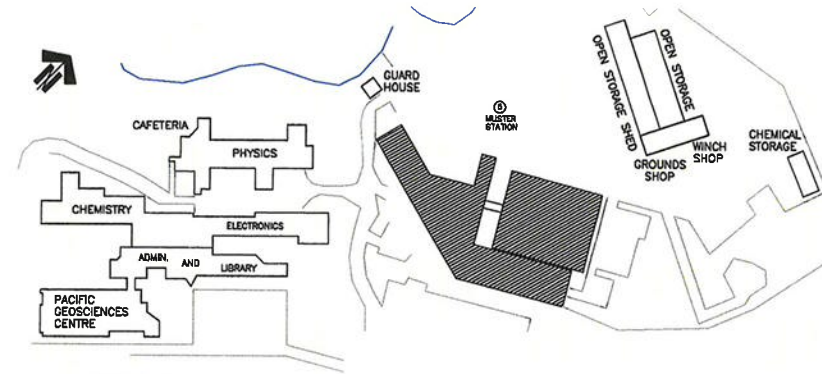

KEY PLAN

FLOOR PLAN OF LABORATORIES-LOWER LEVEL

INSTITUTE OF OCEAN SCIENCES

INSTITUTE OF OCEAN SCIENCES

FLOOR PLAN OF OCEAN SCIENCES & CAFETERIA

NO ACCESS

24 HOUR SERVICE

DAILY (MON. TO FRI.)

FLOOR PLAN OF ELECTRONICS SHOPS

KEY PLAN

CLEANING SYMBOL LEGEND

- | | | | |
|---|----------------------------|---|-----------------|
|  | NO ACCESS |  | FIRE EXITS |
|  | 24 HOUR SERVICE |  | CLEANING CLOSET |
|  | DAILY. (MON. TO FRI.) | | |
|  | SPECIAL LABS | | |
|  | QUAD CLEANING | | |
|  | QUAD CLEANING - SUPERVISED | | |
|  | SUMMER PROJECT WORK | | |

FLOOR PLAN OF
MCTS, STORES, HEATING PLANT, CCG VESSEL SUPPORT
& HANGER (UPPER LEVEL)

CLEANING SYMBOL LEGEND

- | | | | |
|---|----------------------------|--|-----------------|
|  | NO ACCESS |  | FIRE EXITS |
|  | 24 HOUR SERVICE |  | CLEANING CLOSET |
|  | DAILY. (MON. TO FRI.) |  | WASHER + DRYER |
|  | SPECIAL LABS | | |
|  | QUAD CLEANING | | |
|  | QUAD CLEANING - SUPERVISED | | |
|  | SUMMER PROJECT WORK | | |