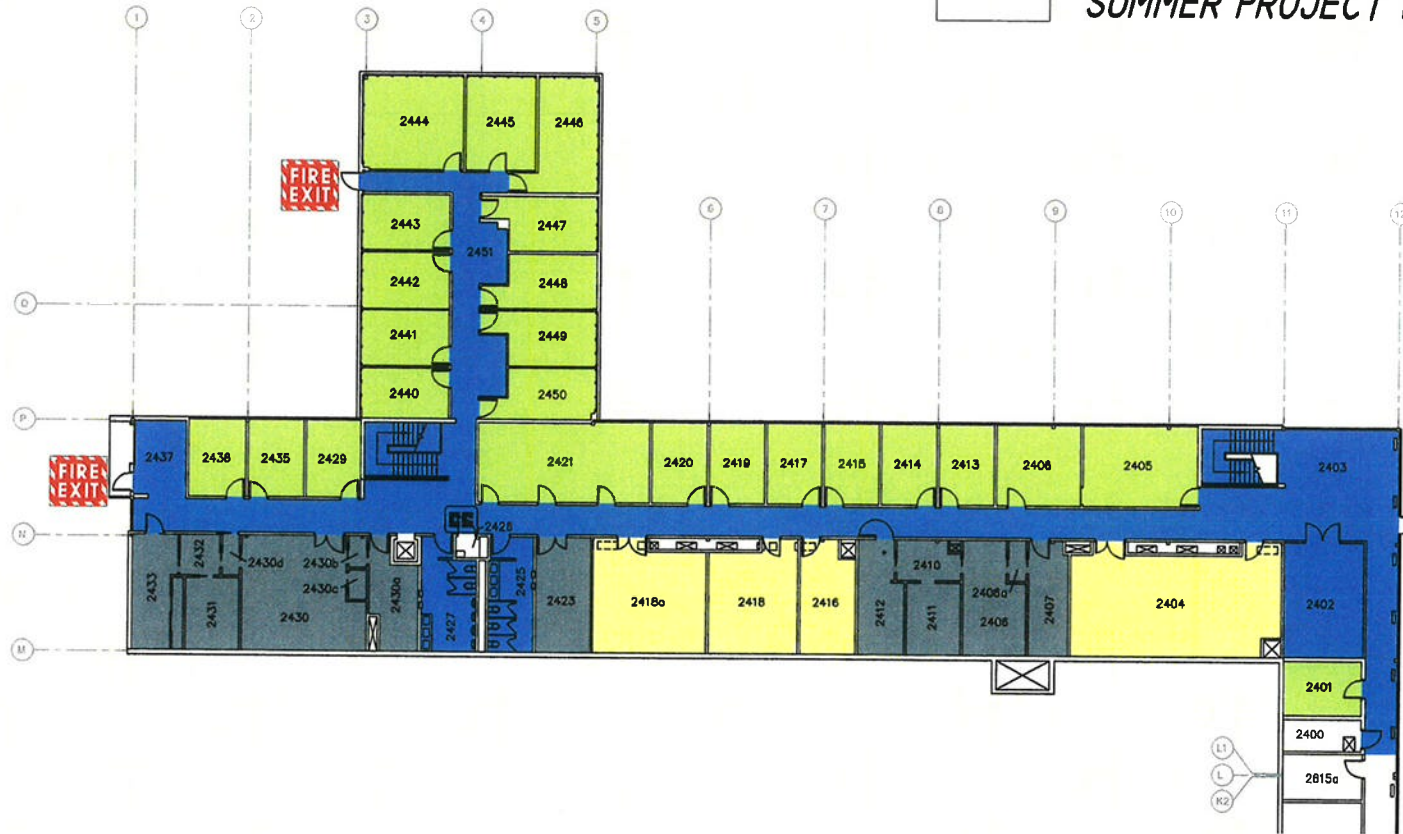

INSTITUTE OF OCEAN SCIENCES

**FLOOR PLAN OF
CHART CONSTRUCTION & SALES**

CLEANING SYMBOL LEGEND

- NO ACCESS
- 24 HOUR SERVICE
- DAILY. (MON. TO FRI.)
- SPECIAL LABS
- QUAD CLEANING
- S QUAD CLEANING - SUPERVISED
- SUMMER PROJECT WORK
- FIRE
EXIT FIRE EXITS
- CC CLEANING CLOSET

KEY PLAN

FLOOR PLAN OF LABORATORIES-UPPER LEVEL

KEY PLAN

CLEANING SYMBOL LEGEND

-  NO ACCESS
-  24 HOUR SERVICE
-  DAILY. (MON. TO FRI.)
-  SPECIAL LABS
-  QUAD CLEANING
-  QUAD CLEANING - SUPERVISED
-  SUMMER PROJECT WORK
-  FIRE EXITS
-  CLEANING CLOSET

KEY PLAN

FLOOR PLAN OF LABORATORIES-LOWER LEVEL

INSTITUTE OF OCEAN SCIENCES

INSTITUTE OF OCEAN SCIENCES

FLOOR PLAN OF OCEAN SCIENCES & CAFETERIA

NO ACCESS

24 HOUR SERVICE

DAILY (MON. TO FRI.)