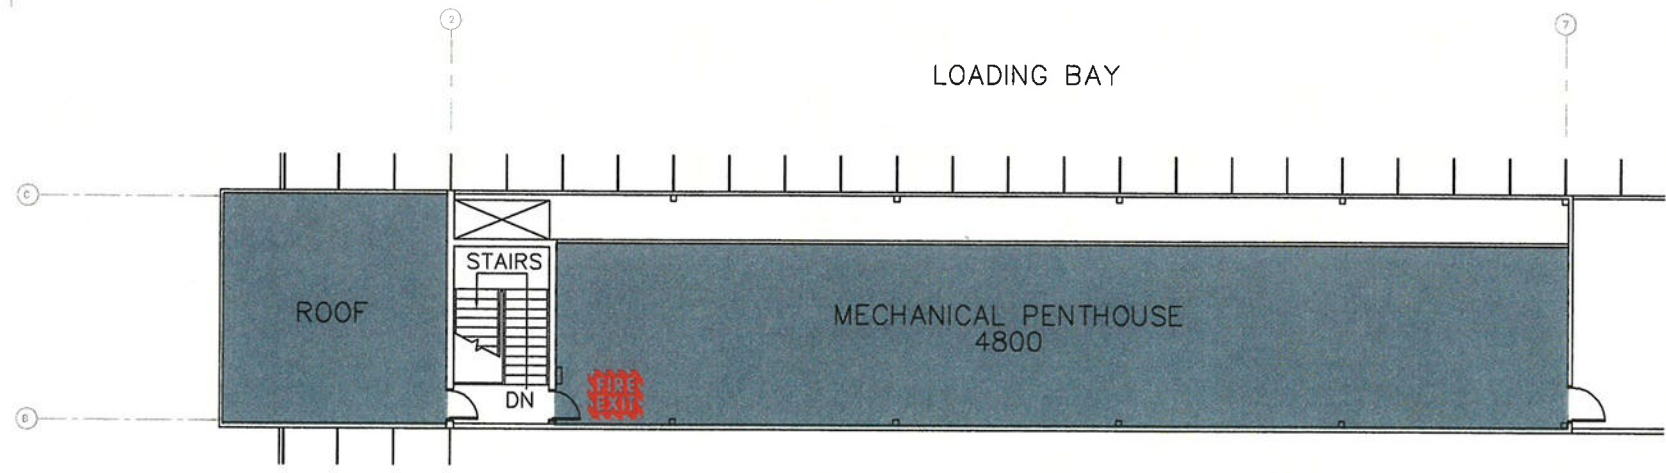

SYMBOL LEGEND

● FH# FIRE HYDRANT LOCATION

⬡ SC SIAMESE CONNECTION

AM AMMUNITION STORAGE (LOCATED IN ROOM 5223)

ANNUNCIATOR PANEL

CLEANING SYMBOL LEGEND

-  NO ACCESS
-  FIRE EXITS

CLEANING SYMBOL LEGEND