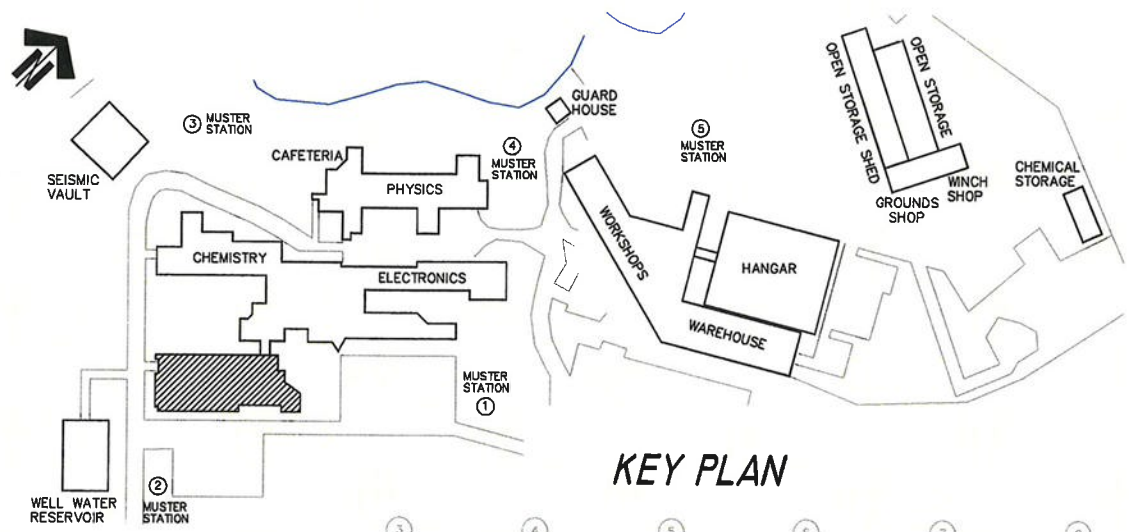

-  NO ACCESS
-  24 HOUR SERVICE
-  DAILY. (MON. TO FRI.)
-  SPECIAL LABS
-  QUAD CLEANING
-  QUAD CLEANING - SUPERVISED
-  SUMMER PROJECT WORK
-  FIRE EXITS
-  CLEANING CLOSET

INSTITUTE OF OCEAN SCIENCES

FLOOR PLAN OF
PGC - UPPER LEVEL

CLEANING SYMBOL LEGEND

- NO ACCESS
- 24 HOUR SERVICE
- DAILY. (MON. TO FRI.)
- SPECIAL LABS
- QUAD CLEANING
- S QUAD CLEANING - SUPERVISED
- SUMMER PROJECT WORK
- FIRE
EXIT FIRE EXITS
- CC CLEANING CLOSET

INSTITUTE OF OCEAN SCIENCES

FLOOR PLAN OF
PGC - LOWER LEVEL

CLEANING SYMBOL LEGEND

-  NO ACCESS
-  FIRE EXITS

KEY PLAN

ENTRANCE FROM LAWN AREA LOCATED AT SOUTH ELEVATION

FLOOR PLAN OF LABORATORIES-PENTHOUSE LEVEL

KEY PLAN

FLOOR PLAN OF LABORATORIES-LOWER LEVEL

INSTITUTE OF OCEAN SCIENCES

INSTITUTE OF OCEAN SCIENCES

FLOOR PLAN OF OCEAN SCIENCES & CAFETERIA

NO ACCESS

24 HOUR SERVICE

DAILY (MON. TO FRI.)