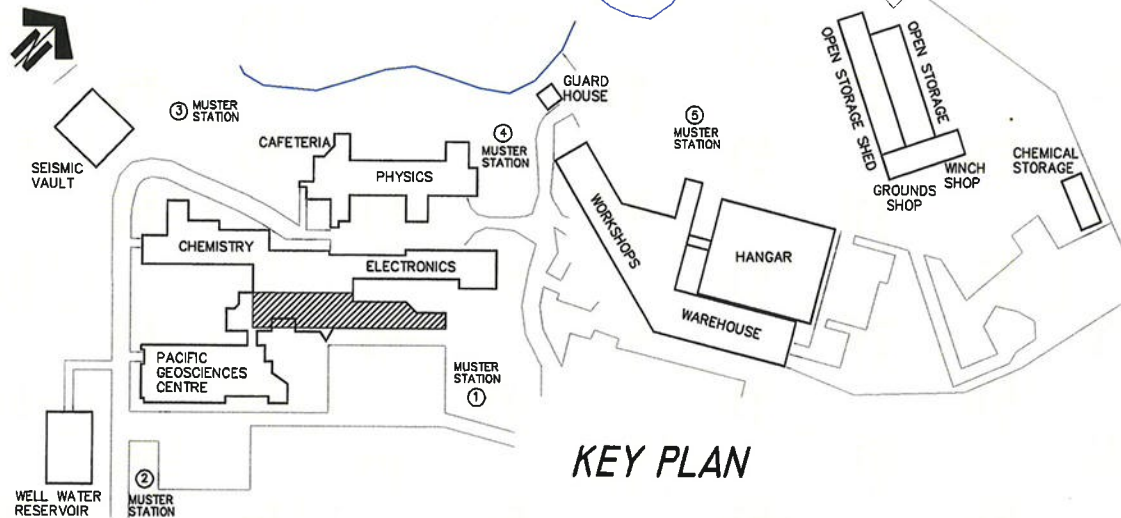

INSTITUTE OF OCEAN SCIENCES

FLOOR PLAN OF
PGC - LOWER LEVEL

CLEANING SYMBOL LEGEND

-  NO ACCESS
-  FIRE EXITS

KEY PLAN

ENTRANCE FROM LAWN AREA LOCATED AT SOUTH ELEVATION

FLOOR PLAN OF LABORATORIES-PENTHOUSE LEVEL

KEY PLAN

CLEANING SYMBOL LEGEND

- NO ACCESS
- 24 HOUR SERVICE
- DAILY. (MON. to FRI.)
- SPECIAL LABS
- QUAD CLEANING
- S QUAD CLEANING - SUPERVISED
- SUMMER PROJECT WORK
- FIRE
EXIT FIRE EXITS
- CC CLEANING CLOSET

INSTITUTE OF OCEAN SCIENCES

FLOOR PLAN OF
ADMINISTRATION BUILDING

CLEANING SYMBOL LEGEND

- NO ACCESS
- 24 HOUR SERVICE
- DAILY. (MON. TO FRI.)
- SPECIAL LABS
- QUAD CLEANING
- S QUAD CLEANING - SUPERVISED
- SUMMER PROJECT WORK
- FIRE
EXIT FIRE EXITS
- CC CLEANING CLOSET