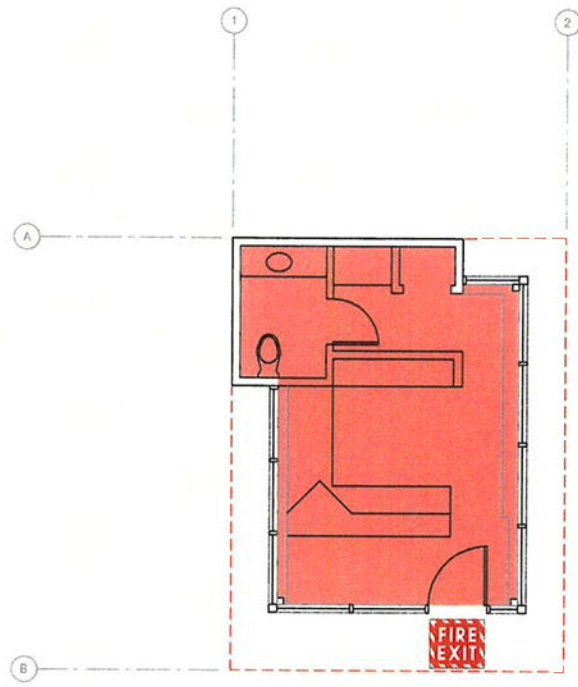

KEY PLAN

**FLOOR PLAN OF
WORKSHOP AND HANGAR
LOWER LEVEL**

CLEANING SYMBOL LEGEND

-  24 HOUR SERVICE
-  FIRE EXIT

**FLOOR PLAN OF
GUARD HOUSE BUILDING**

KEY PLAN

CLEANING SYMBOL LEGEND

- NO ACCESS
- 24 HOUR SERVICE
- DAILY. (MON. TO FRI.)
- SPECIAL LABS
- QUAD CLEANING
- S QUAD CLEANING - SUPERVISED
- SUMMER PROJECT WORK
- FIRE
EXIT FIRE EXITS
- CC CLEANING CLOSET