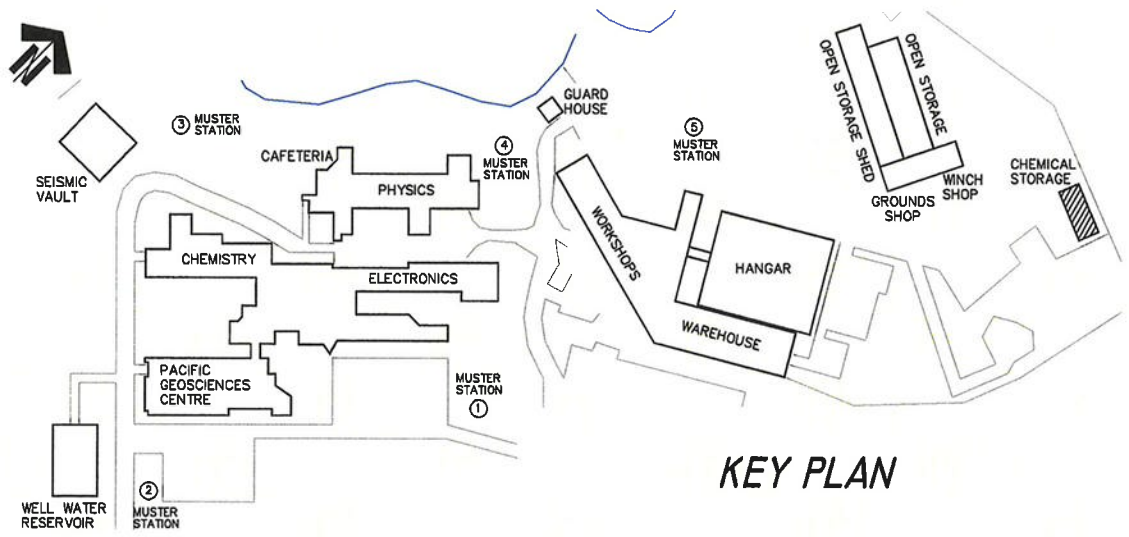

KEY PLAN

FLOOR PLAN OF LABORATORIES-LOWER LEVEL

INSTITUTE OF OCEAN SCIENCES

INSTITUTE OF OCEAN SCIENCES

FLOOR PLAN OF OCEAN SCIENCES & CAFETERIA

NO ACCESS

24 HOUR SERVICE

DAILY (MON. TO FRI.)

FLOOR PLAN OF
MCTS, STORES, HEATING PLANT, CCG VESSEL SUPPORT
& HANGER (UPPER LEVEL)

CLEANING SYMBOL LEGEND

- | | | | |
|---|----------------------------|--|-----------------|
|  | NO ACCESS |  | FIRE EXITS |
|  | 24 HOUR SERVICE |  | CLEANING CLOSET |
|  | DAILY. (MON. TO FRI.) |  | WASHER + DRYER |
|  | SPECIAL LABS | | |
|  | QUAD CLEANING | | |
|  | QUAD CLEANING - SUPERVISED | | |
|  | SUMMER PROJECT WORK | | |

KEY PLAN

**FLOOR PLAN OF
WORKSHOP AND HANGAR
LOWER LEVEL**

CLEANING SYMBOL LEGEND

-  24 HOUR SERVICE
-  FIRE EXIT

**FLOOR PLAN OF
GUARD HOUSE BUILDING**

KEY PLAN

CLEANING SYMBOL LEGEND

- NO ACCESS
- 24 HOUR SERVICE
- DAILY. (MON. TO FRI.)
- SPECIAL LABS
- QUAD CLEANING
- S QUAD CLEANING - SUPERVISED
- SUMMER PROJECT WORK
- FIRE
EXIT FIRE EXITS
- CC CLEANING CLOSET