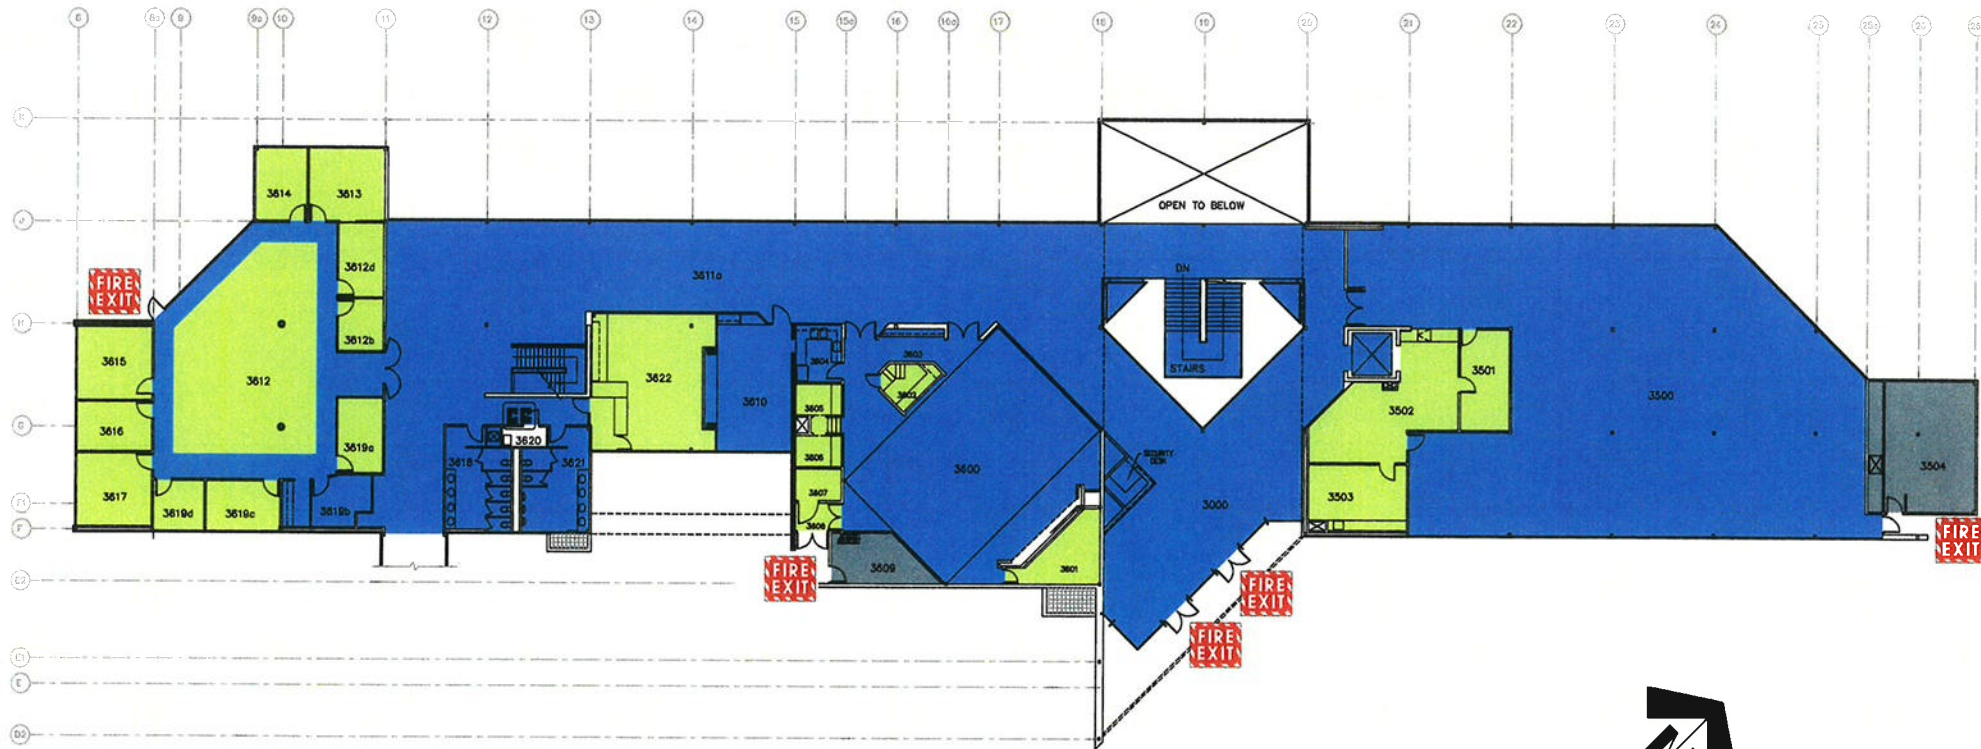

INSTITUTE OF OCEAN SCIENCES

FLOOR PLAN OF
ADMINISTRATION BUILDING