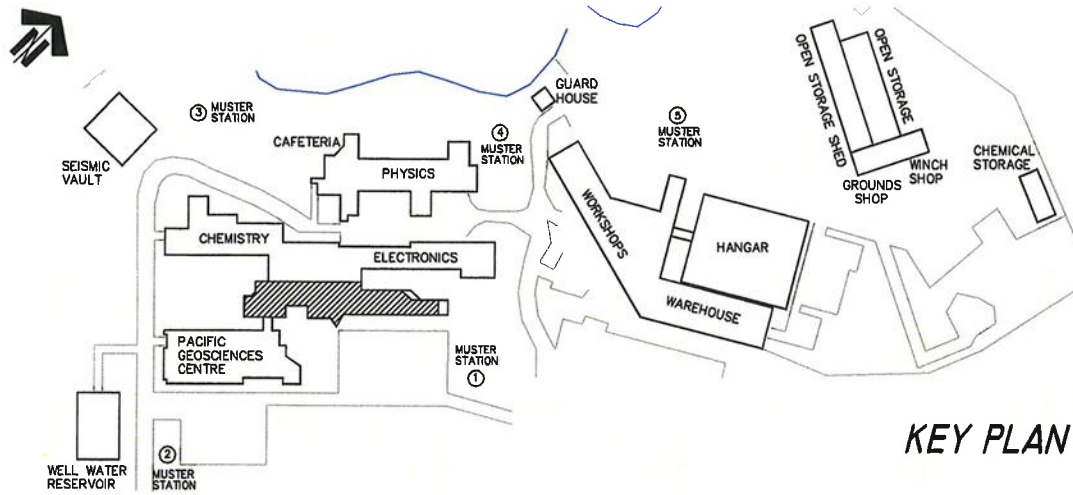

FLOOR PLAN OF
PGC - UPPER LEVEL

CLEANING SYMBOL LEGEND

- NO ACCESS
- 24 HOUR SERVICE
- DAILY. (MON. TO FRI.)
- SPECIAL LABS
- QUAD CLEANING
- S QUAD CLEANING - SUPERVISED
- SUMMER PROJECT WORK
- FIRE
EXIT FIRE EXITS
- CC CLEANING CLOSET

INSTITUTE OF OCEAN SCIENCES

FLOOR PLAN OF
PGC - LOWER LEVEL

CLEANING SYMBOL LEGEND

-  NO ACCESS
-  FIRE EXITS

KEY PLAN

ENTRANCE FROM LAWN AREA LOCATED AT SOUTH ELEVATION

FLOOR PLAN OF LABORATORIES-PENTHOUSE LEVEL

KEY PLAN

CLEANING SYMBOL LEGEND

- NO ACCESS
- 24 HOUR SERVICE
- DAILY. (MON. to FRI.)
- SPECIAL LABS
- QUAD CLEANING
- S QUAD CLEANING - SUPERVISED
- SUMMER PROJECT WORK
- FIRE
EXIT FIRE EXITS
- CC CLEANING CLOSET