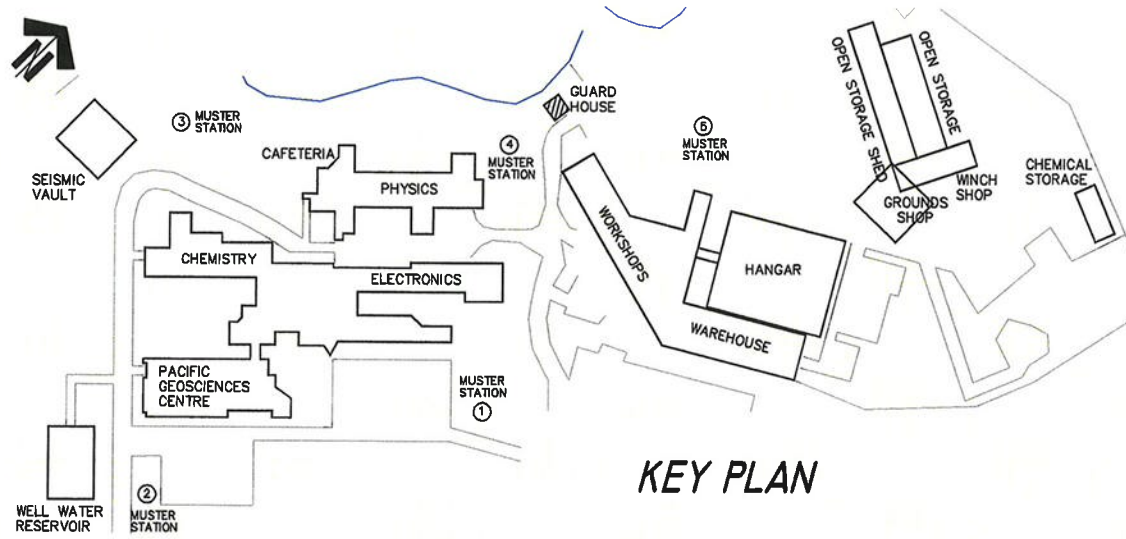

KEY PLAN

FLOOR PLAN OF LABORATORIES-LOWER LEVEL

INSTITUTE OF OCEAN SCIENCES

INSTITUTE OF OCEAN SCIENCES

FLOOR PLAN OF OCEAN SCIENCES & CAFETERIA

NO ACCESS

24 HOUR SERVICE

DAILY (MON. TO FRI.)

FLOOR PLAN OF ELECTRONICS SHOPS

KEY PLAN

CLEANING SYMBOL LEGEND

- | | | | |
|---|----------------------------|---|-----------------|
|  | NO ACCESS |  | FIRE EXITS |
|  | 24 HOUR SERVICE |  | CLEANING CLOSET |
|  | DAILY. (MON. TO FRI.) | | |
|  | SPECIAL LABS | | |
|  | QUAD CLEANING | | |
|  | QUAD CLEANING - SUPERVISED | | |
|  | SUMMER PROJECT WORK | | |

FLOOR PLAN OF
MCTS, STORES, HEATING PLANT, CCG VESSEL SUPPORT
& HANGER (UPPER LEVEL)

CLEANING SYMBOL LEGEND

- | | | | |
|---|----------------------------|--|-----------------|
|  | NO ACCESS |  | FIRE EXITS |
|  | 24 HOUR SERVICE |  | CLEANING CLOSET |
|  | DAILY. (MON. TO FRI.) |  | WASHER + DRYER |
|  | SPECIAL LABS | | |
|  | QUAD CLEANING | | |
|  | QUAD CLEANING - SUPERVISED | | |
|  | SUMMER PROJECT WORK | | |

KEY PLAN

**FLOOR PLAN OF
WORKSHOP AND HANGAR
LOWER LEVEL**

CLEANING SYMBOL LEGEND

-  24 HOUR SERVICE
-  FIRE EXIT

**FLOOR PLAN OF
GUARD HOUSE BUILDING**

KEY PLAN

CLEANING SYMBOL LEGEND

- NO ACCESS
- 24 HOUR SERVICE
- DAILY. (MON. TO FRI.)
- SPECIAL LABS
- QUAD CLEANING
- S QUAD CLEANING - SUPERVISED
- SUMMER PROJECT WORK
- FIRE
EXIT FIRE EXITS
- CC CLEANING CLOSET