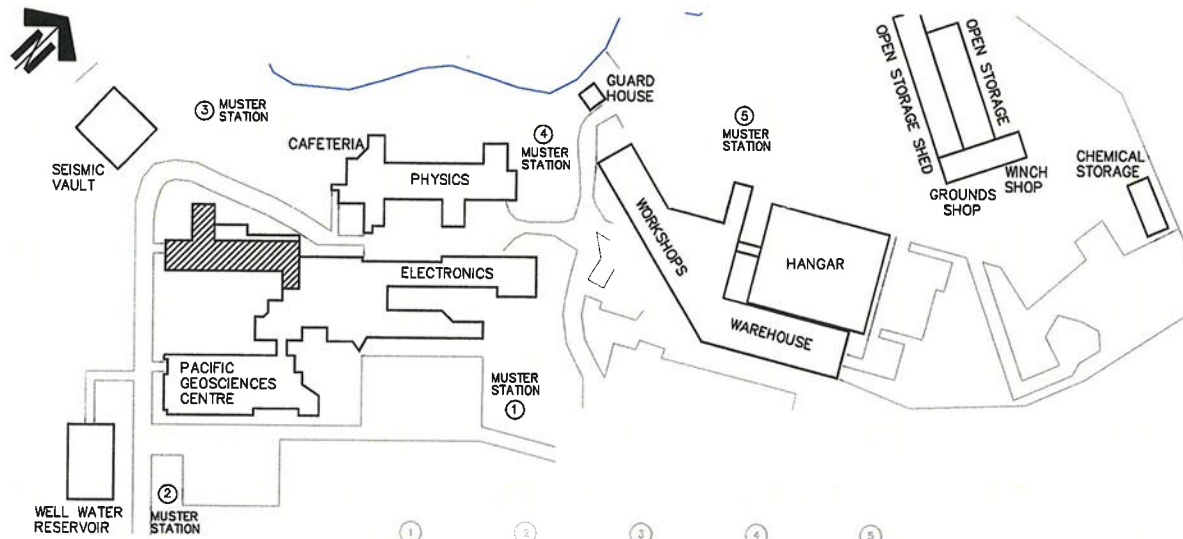

INSTITUTE OF OCEAN SCIENCES

FLOOR PLAN OF
PGC - LOWER LEVEL

CLEANING SYMBOL LEGEND

-  NO ACCESS
-  FIRE EXITS

KEY PLAN

ENTRANCE FROM LAWN AREA LOCATED AT SOUTH ELEVATION

FLOOR PLAN OF LABORATORIES-PENTHOUSE LEVEL

INSTITUTE OF OCEAN SCIENCES

FLOOR PLAN OF
ADMINISTRATION BUILDING

CLEANING SYMBOL LEGEND

- NO ACCESS
- 24 HOUR SERVICE
- DAILY. (MON. TO FRI.)
- SPECIAL LABS
- QUAD CLEANING
- S QUAD CLEANING - SUPERVISED
- SUMMER PROJECT WORK
- FIRE
EXIT FIRE EXITS
- CC CLEANING CLOSET

INSTITUTE OF OCEAN SCIENCES

**FLOOR PLAN OF
CHART CONSTRUCTION & SALES**

CLEANING SYMBOL LEGEND

- NO ACCESS
- 24 HOUR SERVICE
- DAILY. (MON. TO FRI.)
- SPECIAL LABS
- QUAD CLEANING
- S QUAD CLEANING - SUPERVISED
- SUMMER PROJECT WORK
- FIRE
EXIT FIRE EXITS
- CC CLEANING CLOSET

KEY PLAN

FLOOR PLAN OF LABORATORIES-UPPER LEVEL

KEY PLAN

CLEANING SYMBOL LEGEND

-  NO ACCESS
-  24 HOUR SERVICE
-  DAILY. (MON. TO FRI.)
-  SPECIAL LABS
-  QUAD CLEANING
-  QUAD CLEANING - SUPERVISED
-  SUMMER PROJECT WORK
-  FIRE EXITS
-  CLEANING CLOSET