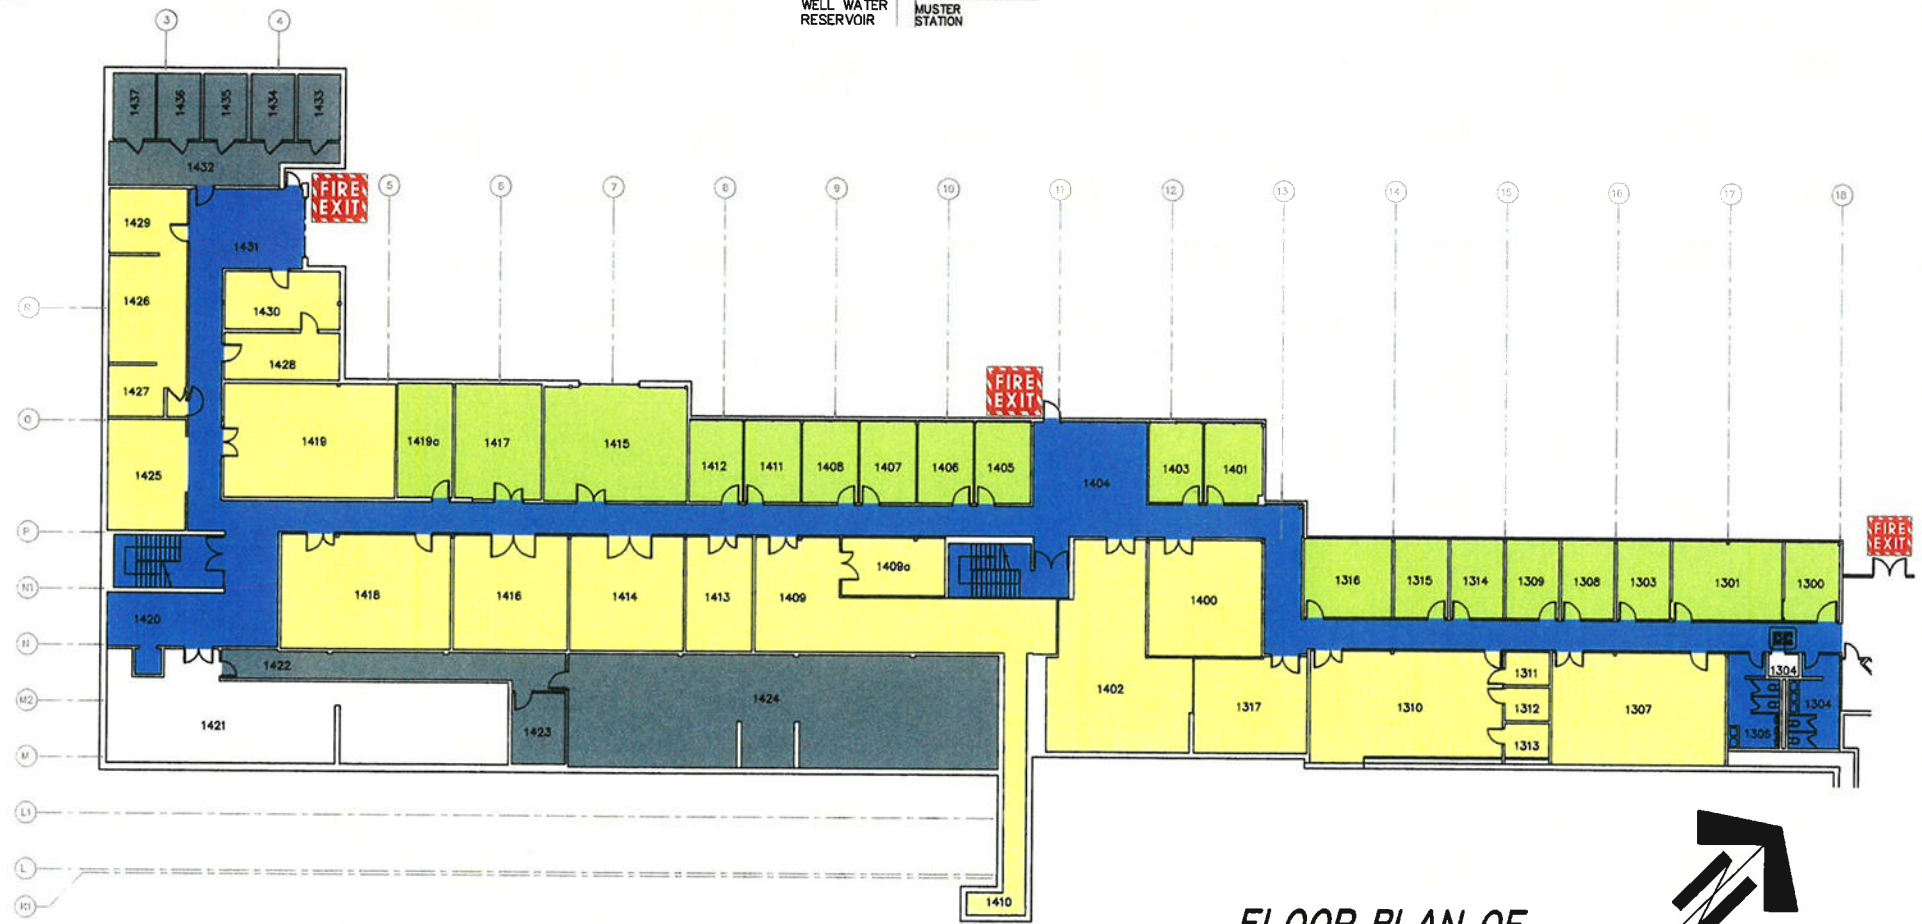

KEY PLAN

FLOOR PLAN OF LABORATORIES-UPPER LEVEL

KEY PLAN

CLEANING SYMBOL LEGEND

-  NO ACCESS
-  24 HOUR SERVICE
-  DAILY. (MON. TO FRI.)
-  SPECIAL LABS
-  QUAD CLEANING
-  QUAD CLEANING - SUPERVISED
-  SUMMER PROJECT WORK
-  FIRE EXITS
-  CLEANING CLOSET

INSTITUTE OF OCEAN SCIENCES

**FLOOR PLAN OF
OCEAN SCIENCES/HYDROGRAPHY
CCG**

CLEANING SYMBOL LEGEND

- NO ACCESS
 - 24 HOUR SERVICE
 - DAILY. (MON. TO FRI.)
 - SPECIAL LABS
 - QUAD CLEANING
 - S QUAD CLEANING - SUPERVISED
 - SUMMER PROJECT WORK
- FIRE
EXIT FIRE EXITS
 - CC CLEANING CLOSET

KEY PLAN

FLOOR PLAN OF LABORATORIES-LOWER LEVEL

INSTITUTE OF OCEAN SCIENCES

INSTITUTE OF OCEAN SCIENCES

FLOOR PLAN OF OCEAN SCIENCES & CAFETERIA

NO ACCESS

24 HOUR SERVICE

DAILY (MON. TO FRI.)