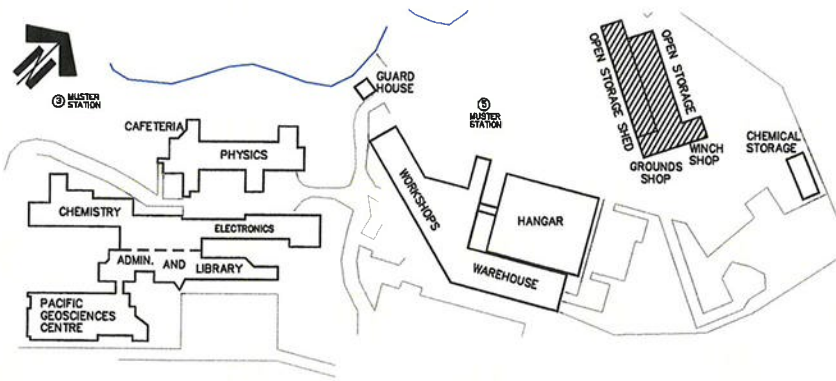

FLOOR PLAN OF
MCTS, STORES, HEATING PLANT, CCG VESSEL SUPPORT
& HANGER (UPPER LEVEL)

CLEANING SYMBOL LEGEND

- | | | | |
|---|----------------------------|--|-----------------|
|  | NO ACCESS |  | FIRE EXITS |
|  | 24 HOUR SERVICE |  | CLEANING CLOSET |
|  | DAILY. (MON. TO FRI.) |  | WASHER + DRYER |
|  | SPECIAL LABS | | |
|  | QUAD CLEANING | | |
|  | QUAD CLEANING - SUPERVISED | | |
|  | SUMMER PROJECT WORK | | |

KEY PLAN

**FLOOR PLAN OF
WORKSHOP AND HANGAR
LOWER LEVEL**

CLEANING SYMBOL LEGEND

-  24 HOUR SERVICE
-  FIRE EXIT

**FLOOR PLAN OF
GUARD HOUSE BUILDING**

KEY PLAN

CLEANING SYMBOL LEGEND

- NO ACCESS
- 24 HOUR SERVICE
- DAILY. (MON. TO FRI.)
- SPECIAL LABS
- QUAD CLEANING
- S QUAD CLEANING - SUPERVISED
- SUMMER PROJECT WORK
- FIRE
EXIT FIRE EXITS
- CC CLEANING CLOSET