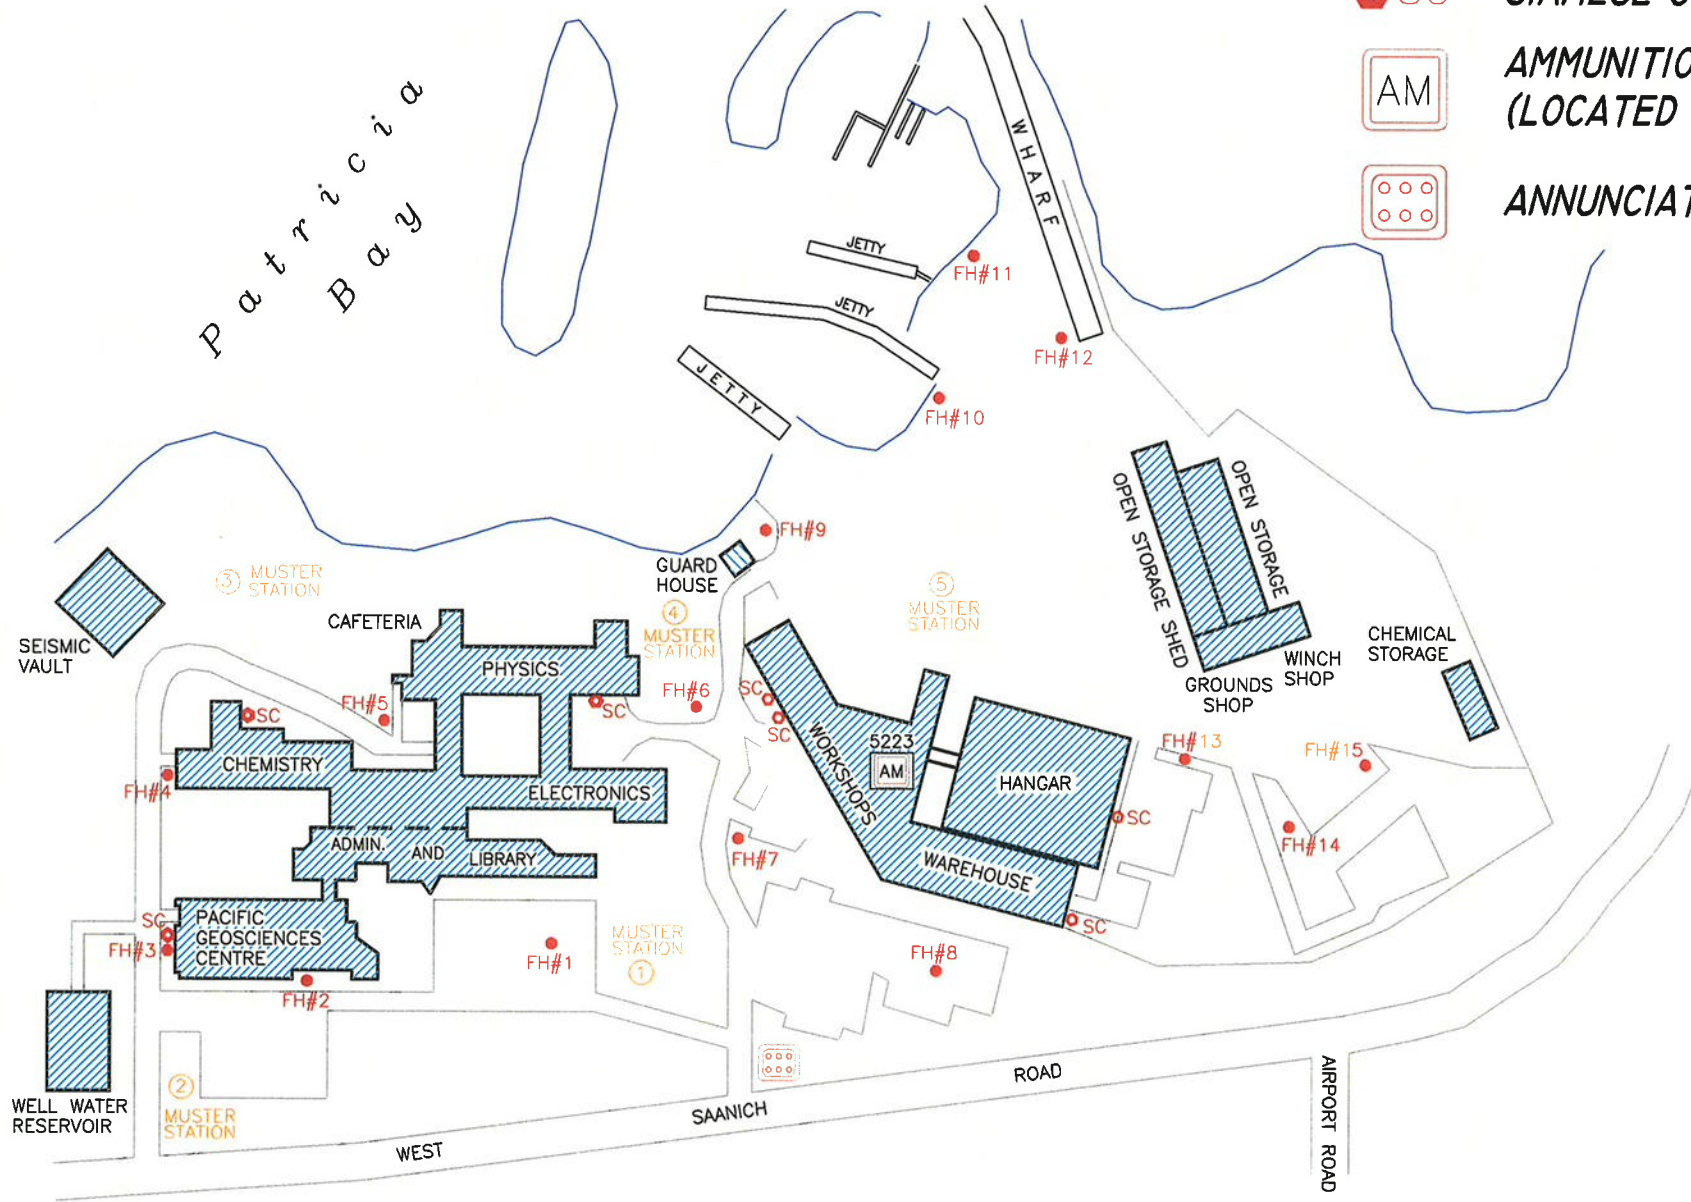

SYMBOL LEGEND

● FH# FIRE HYDRANT LOCATION

⬡ SC SIAMESE CONNECTION

AM AMMUNITION STORAGE (LOCATED IN ROOM 5223)

ANNUNCIATOR PANEL

CLEANING SYMBOL LEGEND

-  NO ACCESS
-  FIRE EXITS

CLEANING SYMBOL LEGEND

FLOOR PLAN OF
PGC - UPPER LEVEL

CLEANING SYMBOL LEGEND

- NO ACCESS
- 24 HOUR SERVICE
- DAILY. (MON. TO FRI.)
- SPECIAL LABS
- QUAD CLEANING
- S QUAD CLEANING - SUPERVISED
- SUMMER PROJECT WORK
- FIRE
EXIT FIRE EXITS
- CC CLEANING CLOSET

KEY PLAN

FLOOR PLAN OF LABORATORIES-UPPER LEVEL

KEY PLAN

CLEANING SYMBOL LEGEND

-  NO ACCESS
-  24 HOUR SERVICE
-  DAILY. (MON. TO FRI.)
-  SPECIAL LABS
-  QUAD CLEANING
-  QUAD CLEANING - SUPERVISED
-  SUMMER PROJECT WORK
-  FIRE EXITS
-  CLEANING CLOSET

KEY PLAN

FLOOR PLAN OF LABORATORIES-LOWER LEVEL

INSTITUTE OF OCEAN SCIENCES

INSTITUTE OF OCEAN SCIENCES

FLOOR PLAN OF OCEAN SCIENCES & CAFETERIA

NO ACCESS

24 HOUR SERVICE

DAILY (MON. TO FRI.)