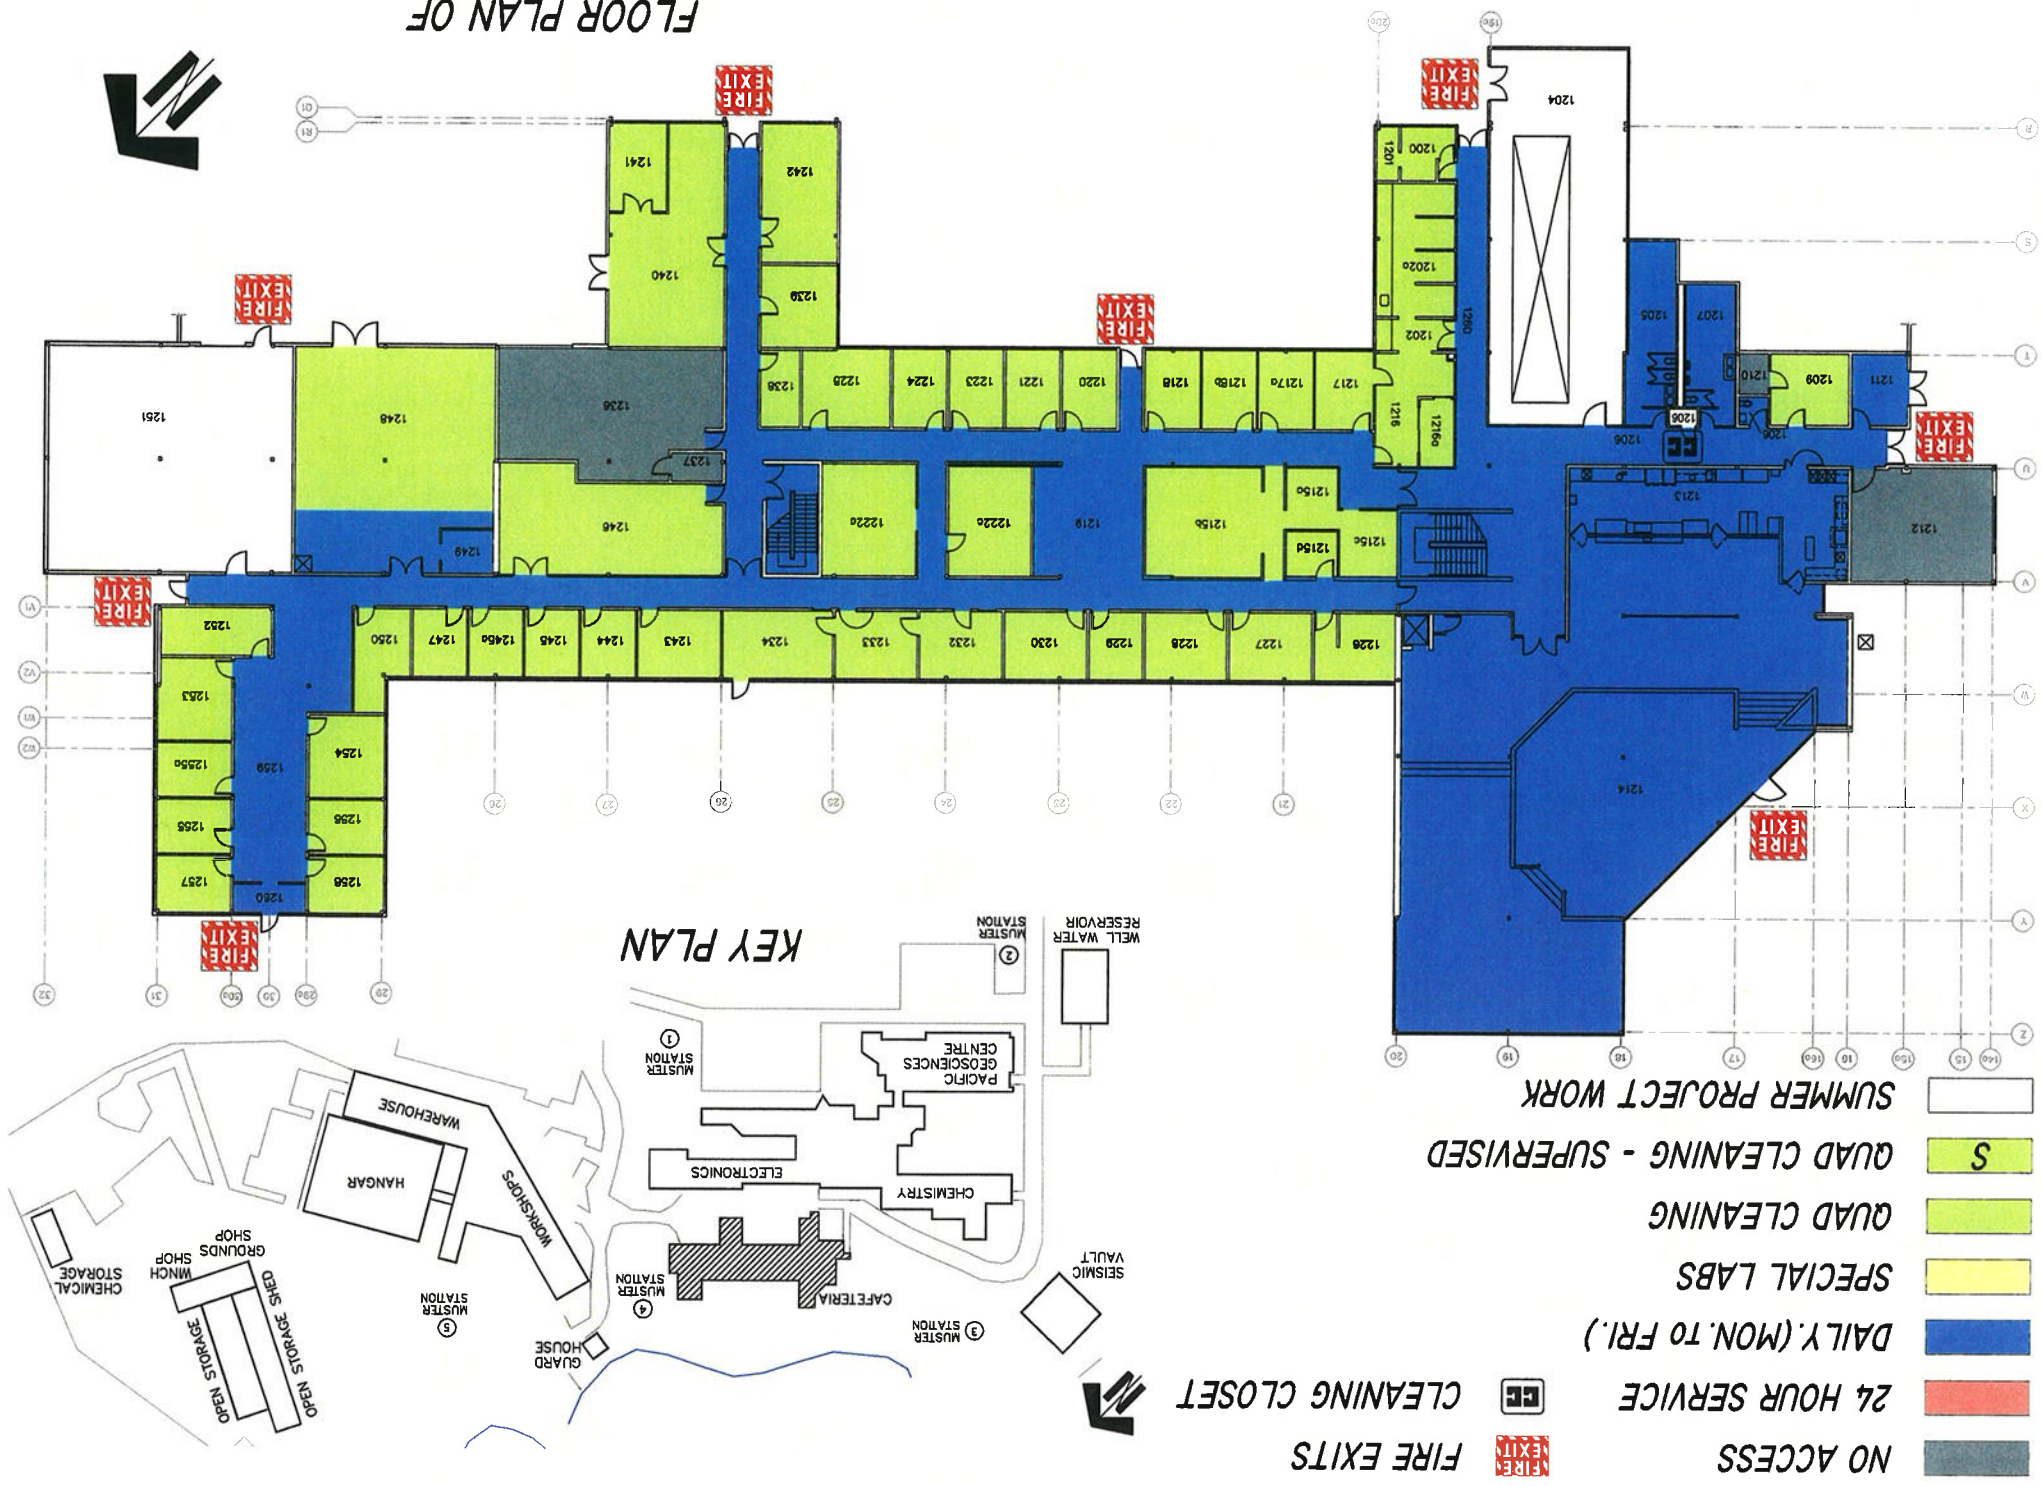

KEY PLAN

FLOOR PLAN OF LABORATORIES-LOWER LEVEL

INSTITUTE OF OCEAN SCIENCES

INSTITUTE OF OCEAN SCIENCES

FLOOR PLAN OF OCEAN SCIENCES & CAFETERIA

NO ACCESS

24 HOUR SERVICE

DAILY (MON. TO FRI.)