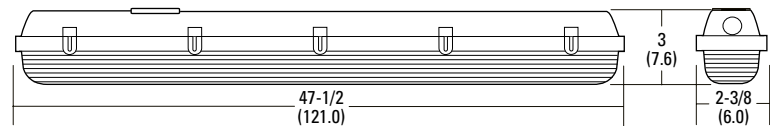

Indoor/Outdoor General Purpose

XWLED

4' SLIM LED WET LIGHT
HIGH-PERFORMANCE LED

Specifications

Width: 2-3/8 (6.0)

Height: 3 (7.6)

Length: 47-1/2 (121)

All dimensions are inches (centimeters) unless otherwise indicated.