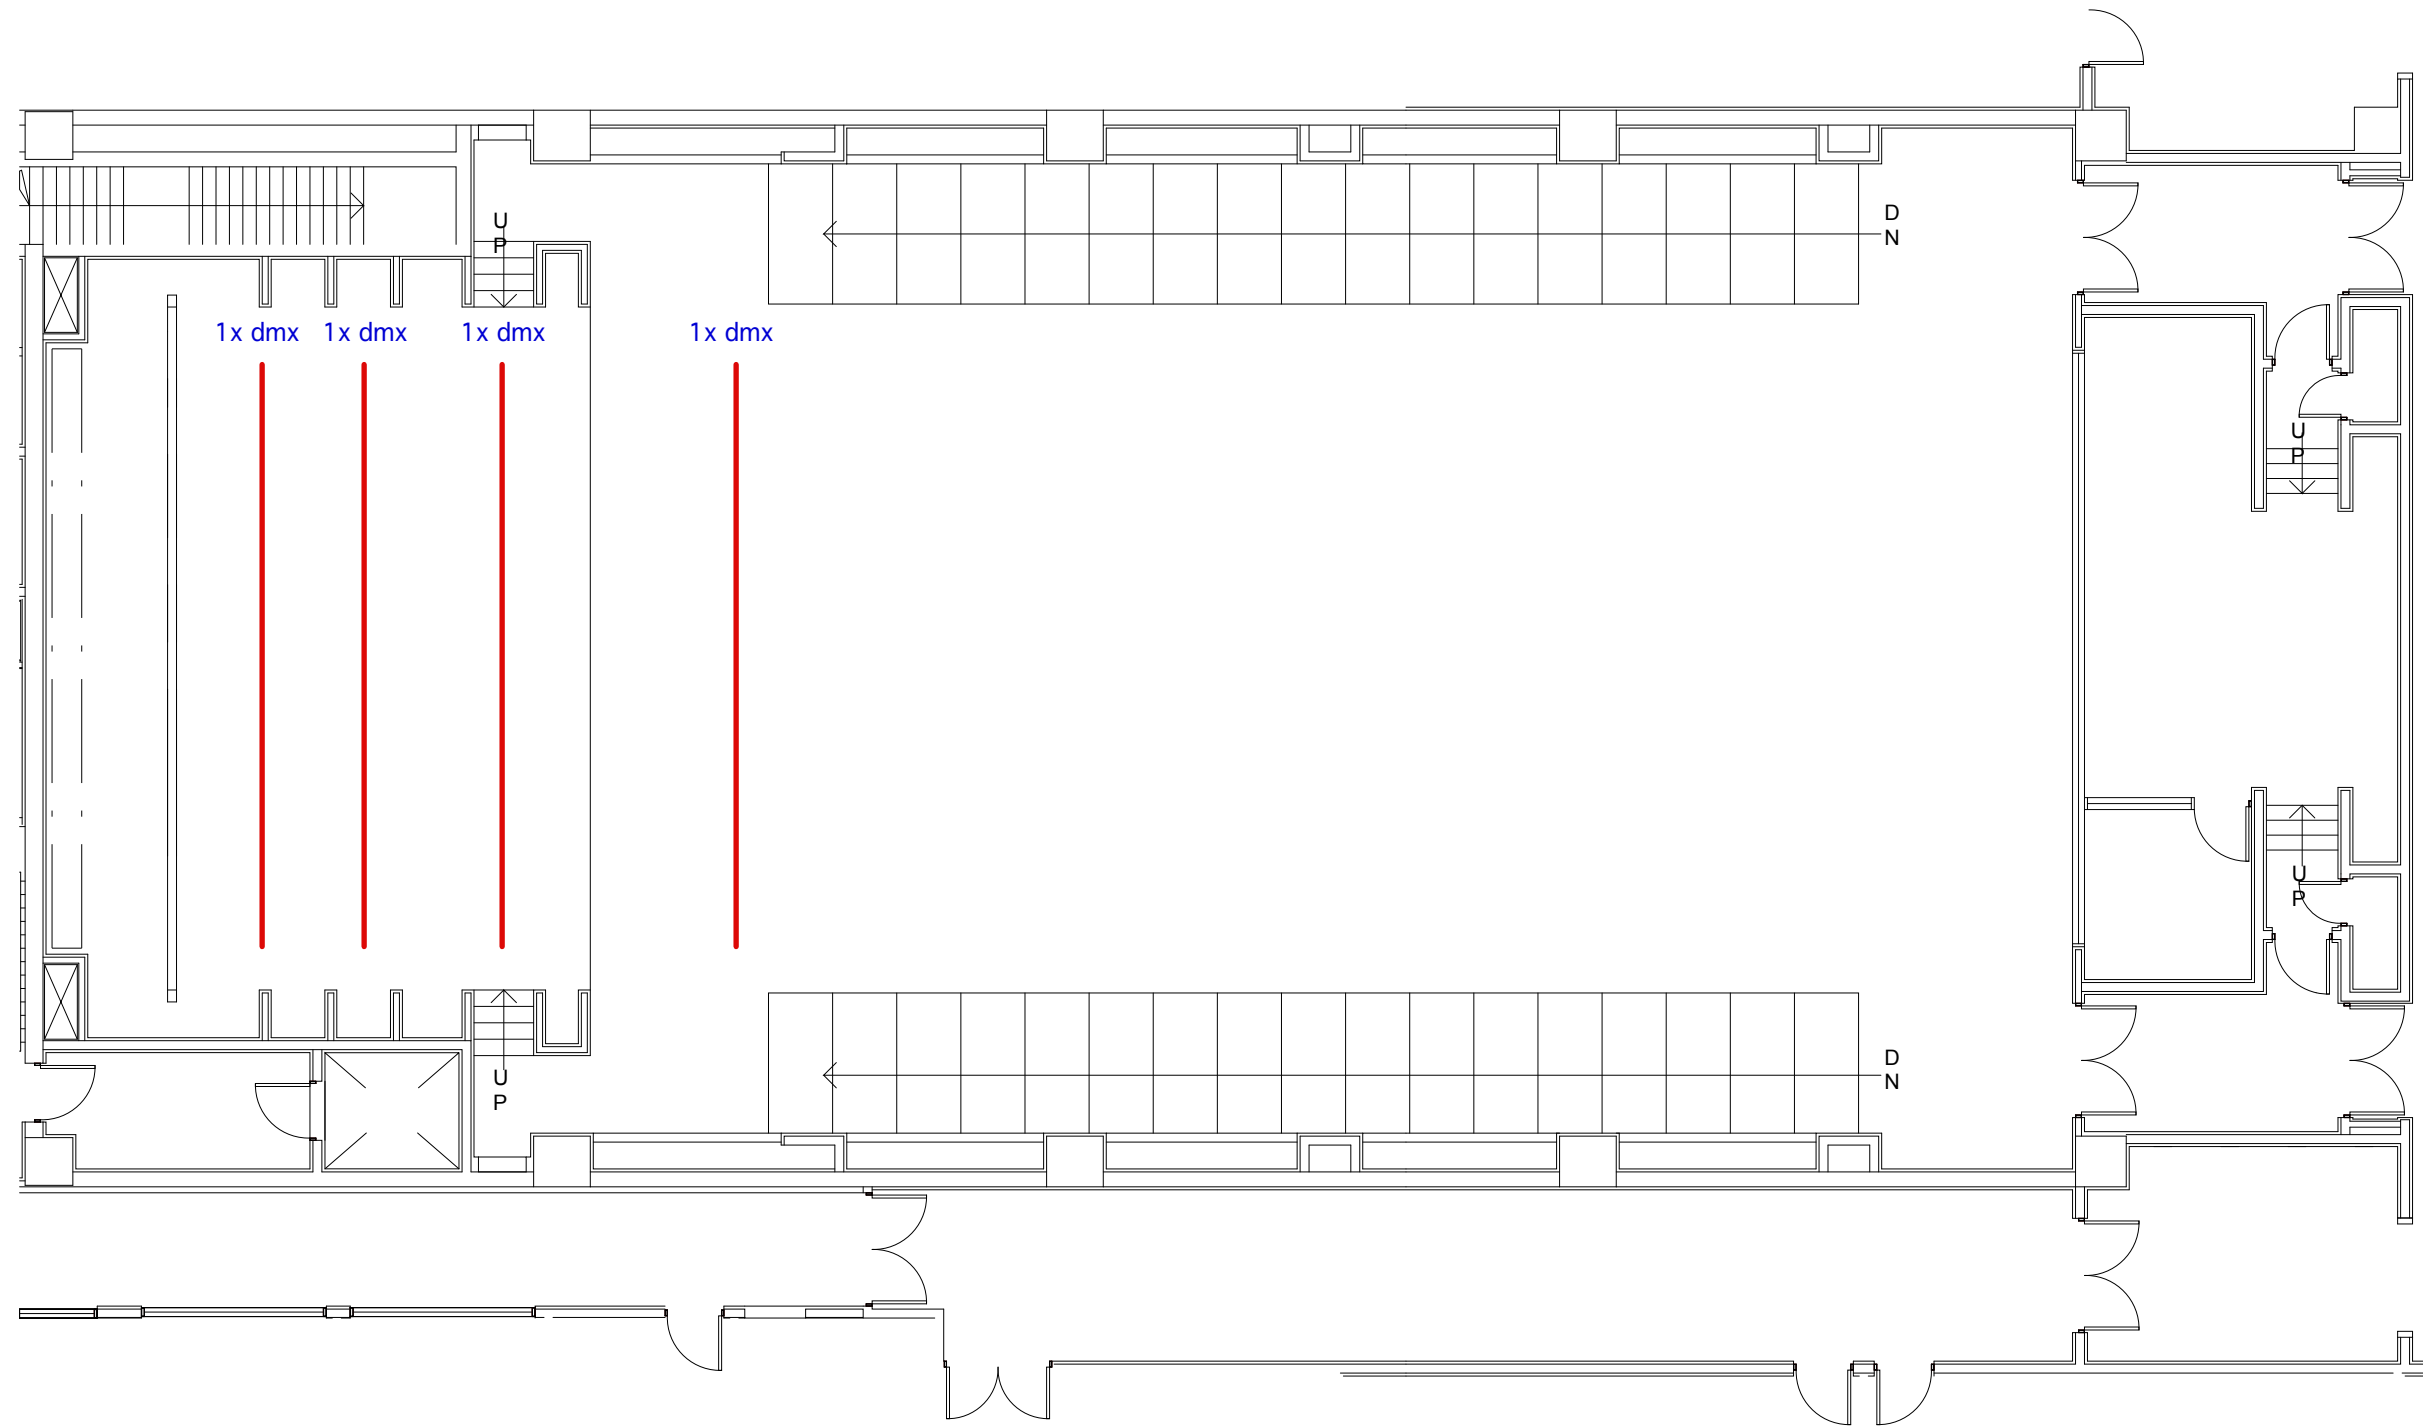

1x xlr  
2x ethernet

2 x Ethernet. To be passed in conduit or under carpet behind the seats and around the stairs leading back to the side wall.

1x speakon  
1x dmx  
2x xlr

2x xlr  
2x ethernet  
1x dmx

4x xlr  
1x dmx  
1x speakon

4x xlr  
2x ethernet  
1x dmx (MALE)

1x dmx  
2x xlr  
2x ethernet

1x dmx

1x dmx  
2x xlr  
1x ethernet

1x dmx

1x dmx  
1x xlr  
1x ethernet

Projection Screen Specs:  
- Stewart Screens Graymatte LS OD perforated screen with their cinemaperf technology.  
- Screen size: 447"W x 216"H (37'3"W x 18'H)  
- Screen gain: 0.7  
- Distance to projector: 106'  
- Perforations/Sqft: 5,500  
- Perforation hole size: 0.04th of an inch diameter

PROJET Auditorium AV Cable Infrastructure	
DRAWING TITLE Ground AV	
LOCATION NGC Auditorium	
SCALE do not scale	DATE 20/02/2017
DRAFTED BY BHolvey & FLabelle	
<b>DRAWING 1/2</b>	
	

NOTES:  
 - all dmx connections to be 5 pin XLR female unless otherwise specified  
 - All connection points must be mounted on black connection plates, be properly labeled and have the proper back box if needed

PROJET Auditorium AV Cable Infrastructure	
DRAWING TITLE Ceiling AV	
LOCATION NGC Auditorium	
SCALE do not scale	DATE 21/02/2017
DRAFTED BY BHolvey & FLabelle	
<b>DRAWING 2/2</b>	
