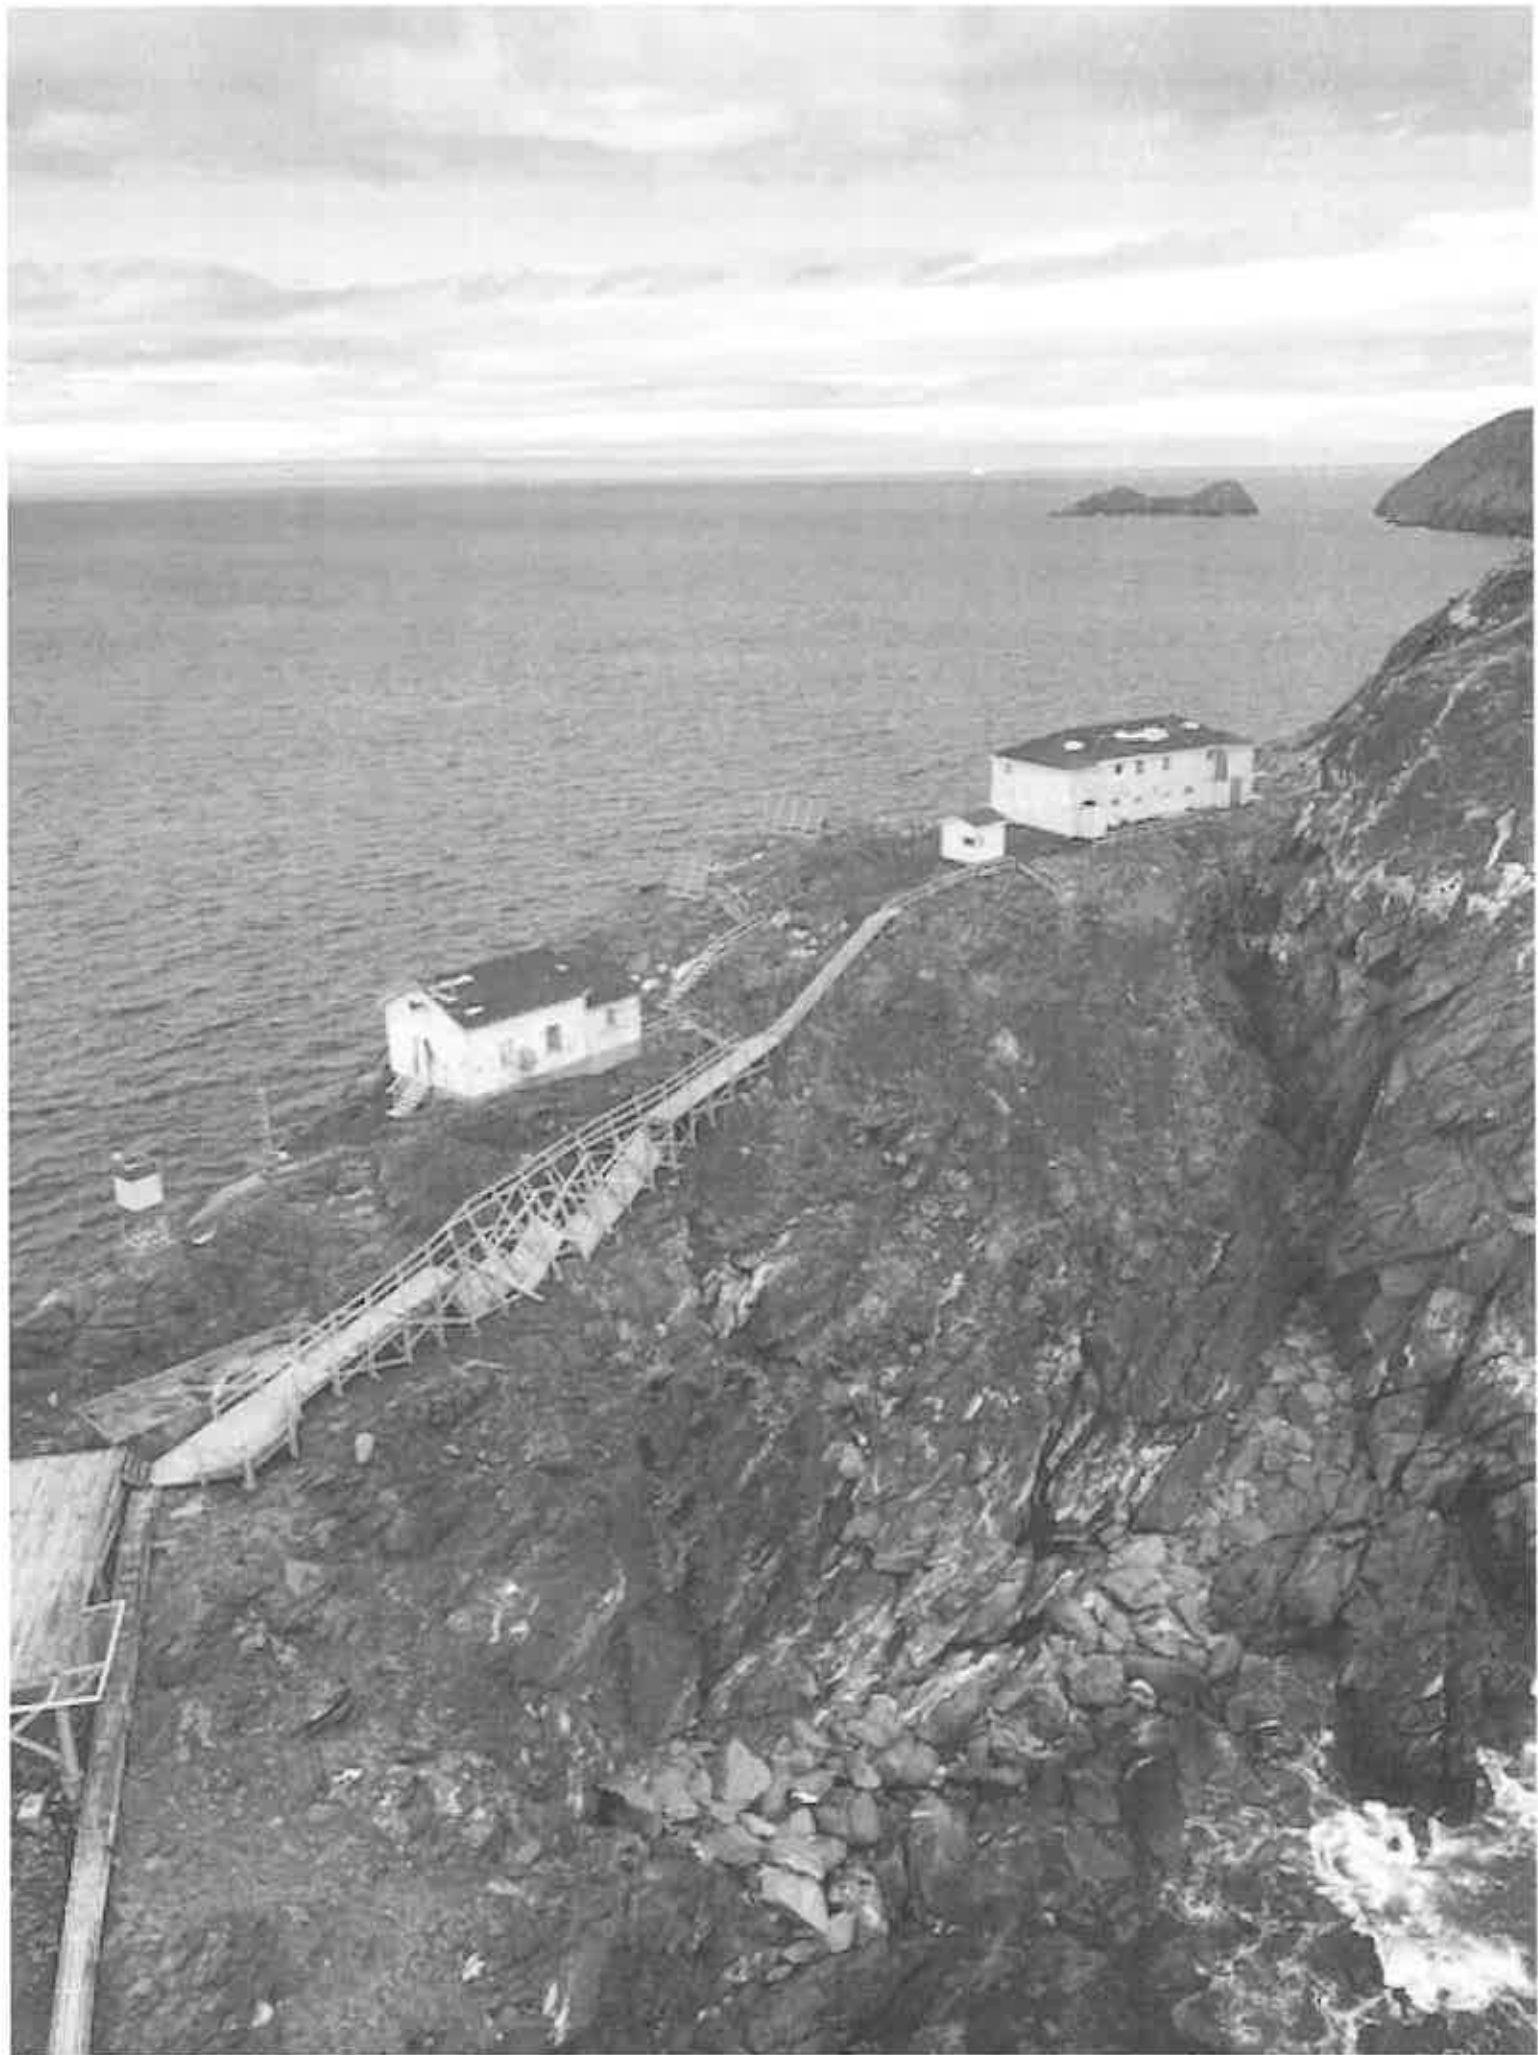

Fisheries and Oceans
Canada

Pêches et Océans
Canada

FP802-170148

**REMOVAL OF VARIOUS SURPLUS INFRASTRUCTURE AT THE
BACCALIEU LIGHT STATION**

PICTURES OF SITE

DATED AUGUST 18, 2017

A
Atlantic
WINDOWS

NO STEP

NO STEP ON