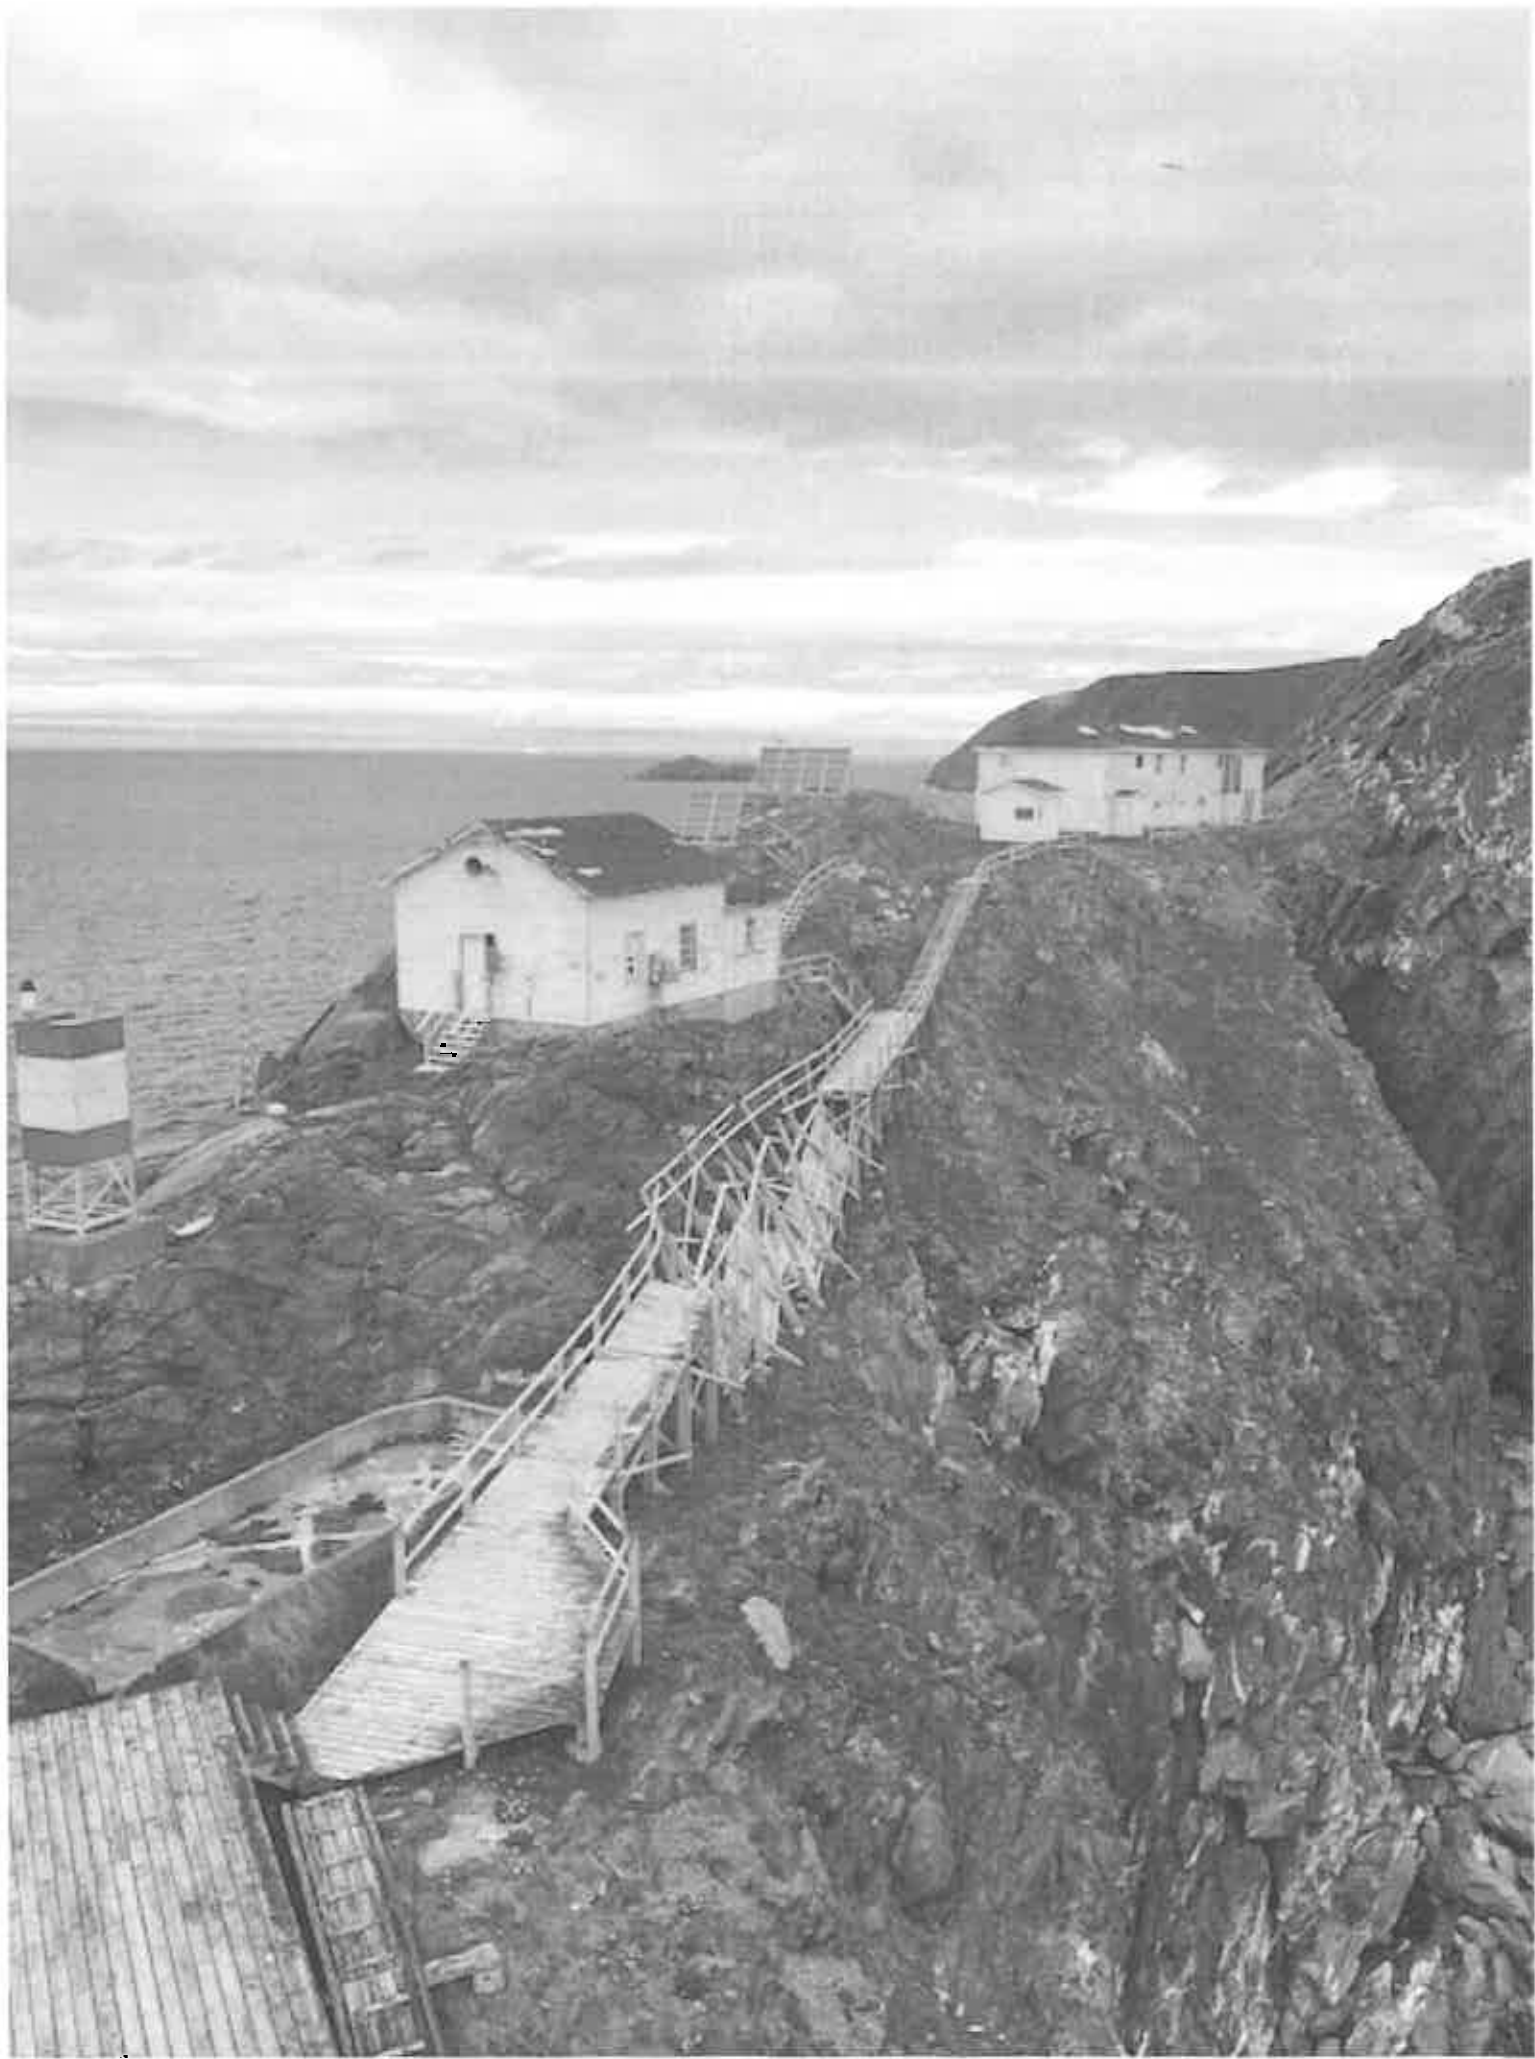

Fisheries and Oceans
Canada

Pêches et Océans
Canada

FP802-170148

**REMOVAL OF VARIOUS SURPLUS INFRASTRUCTURE AT THE
BACCALIEU LIGHT STATION**

PICTURES OF SITE

DATED AUGUST 18, 2017

A
Atlantic
WINDOWS

NO STEP

NO STEP ON