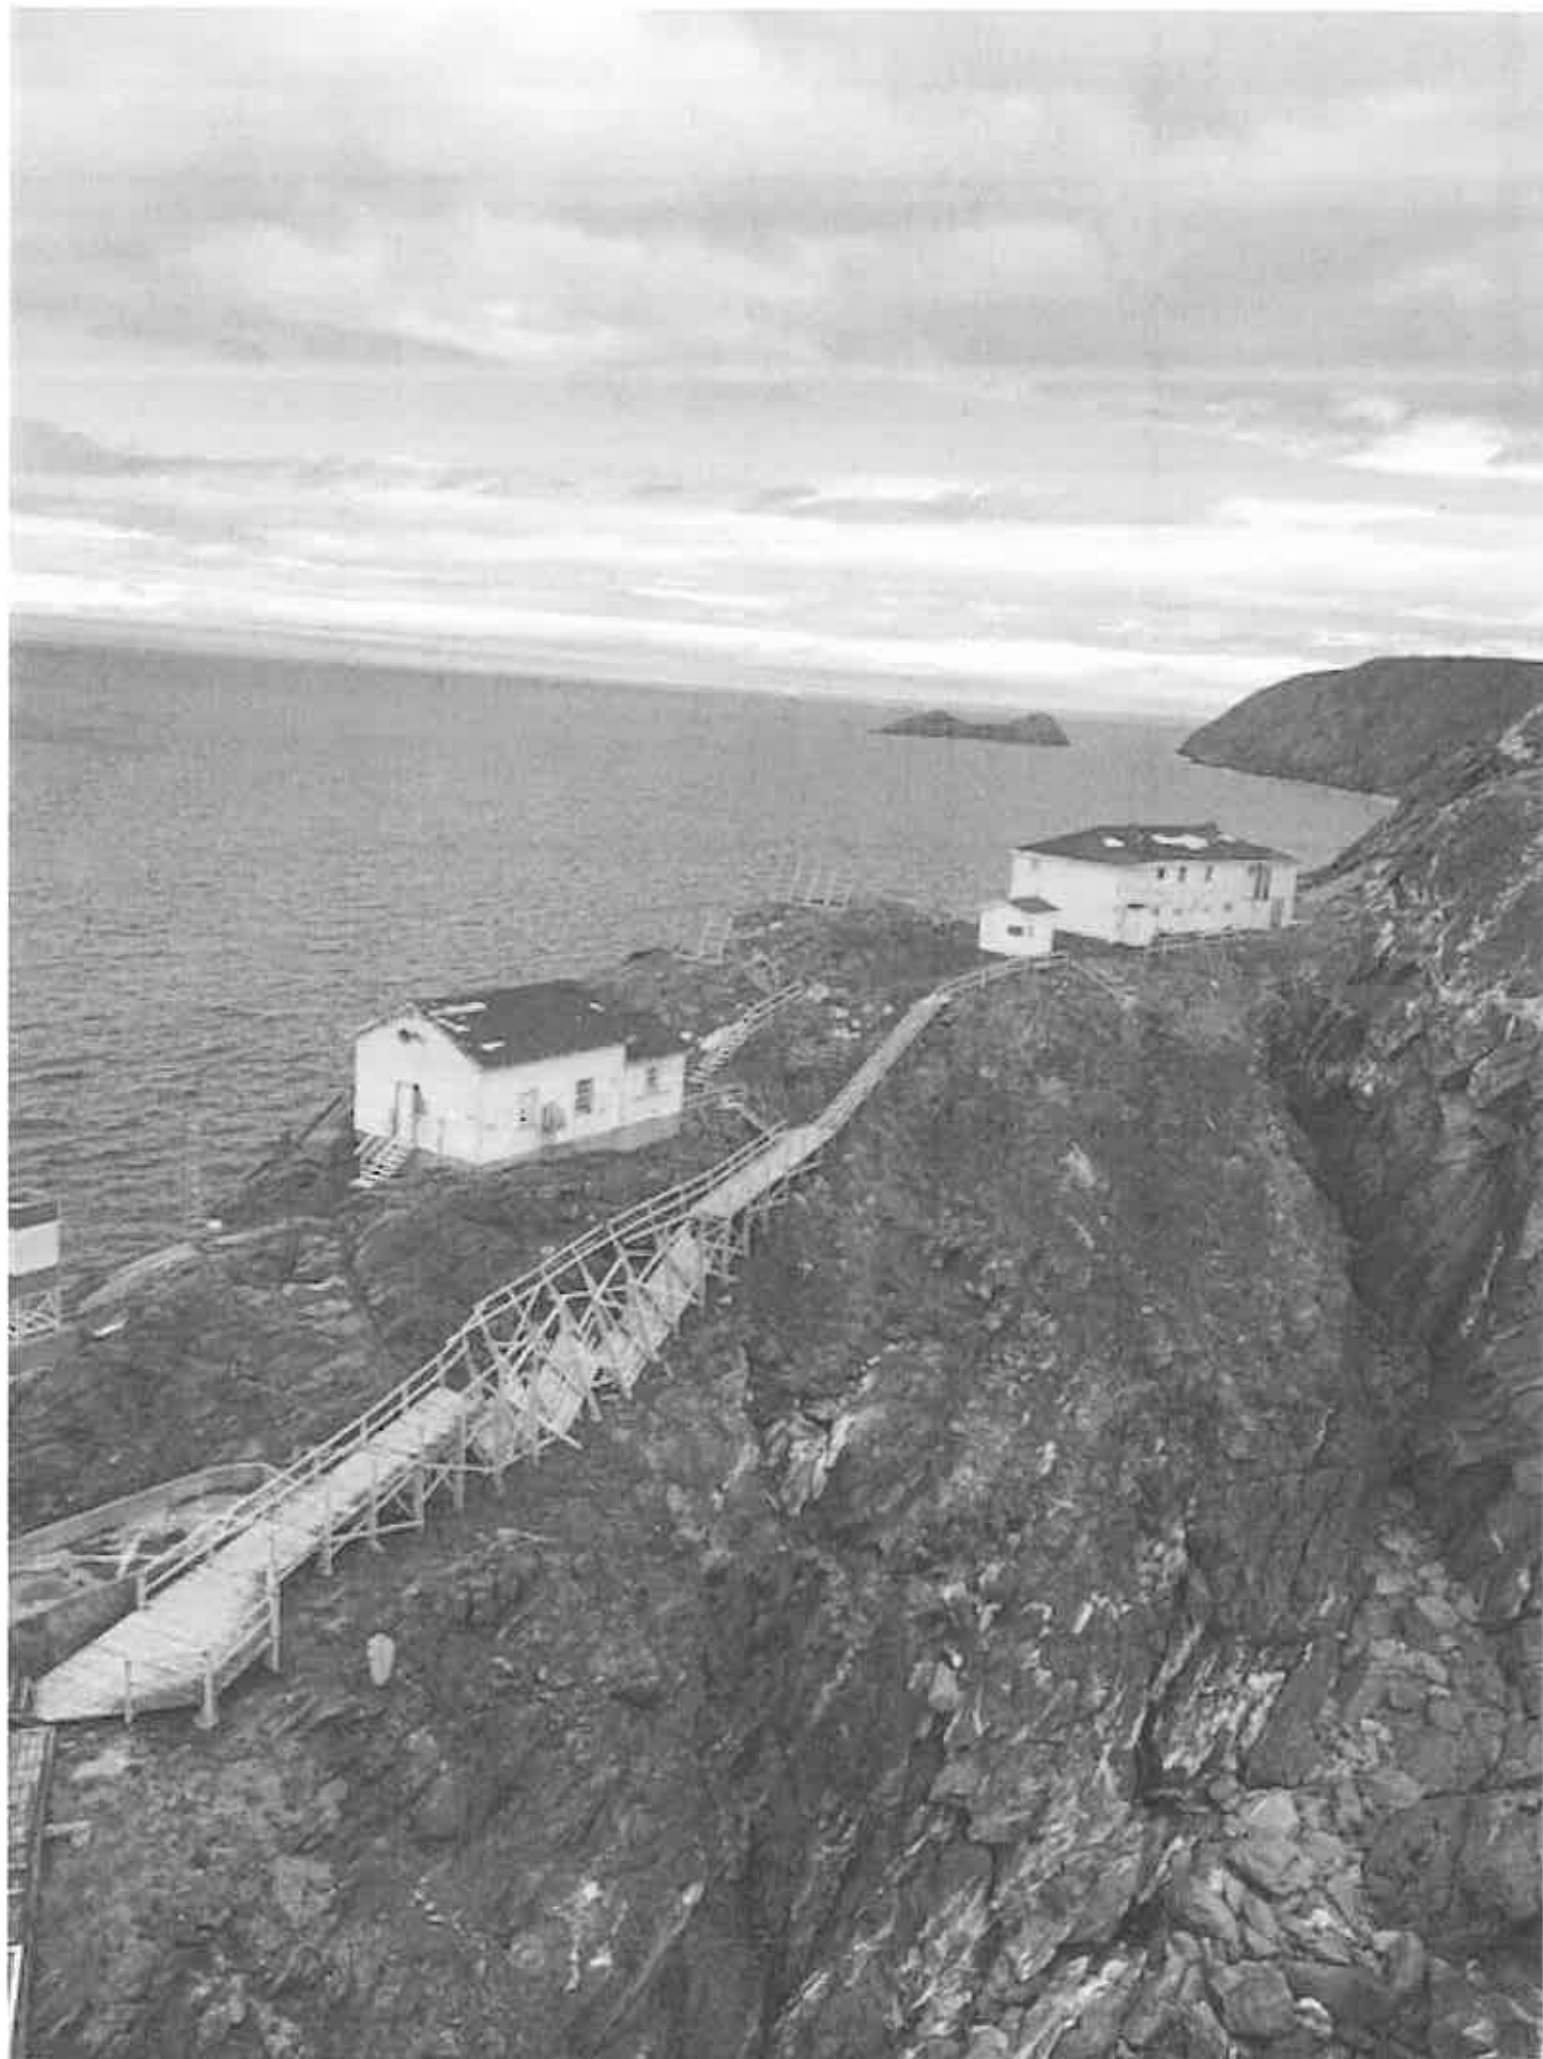

Fisheries and Oceans
Canada

Pêches et Océans
Canada

FP802-170148

**REMOVAL OF VARIOUS SURPLUS INFRASTRUCTURE AT THE
BACCALIEU LIGHT STATION**

PICTURES OF SITE

DATED AUGUST 18, 2017

A
Atlantic
WINDOWS

NO STEP

NO STEP ON