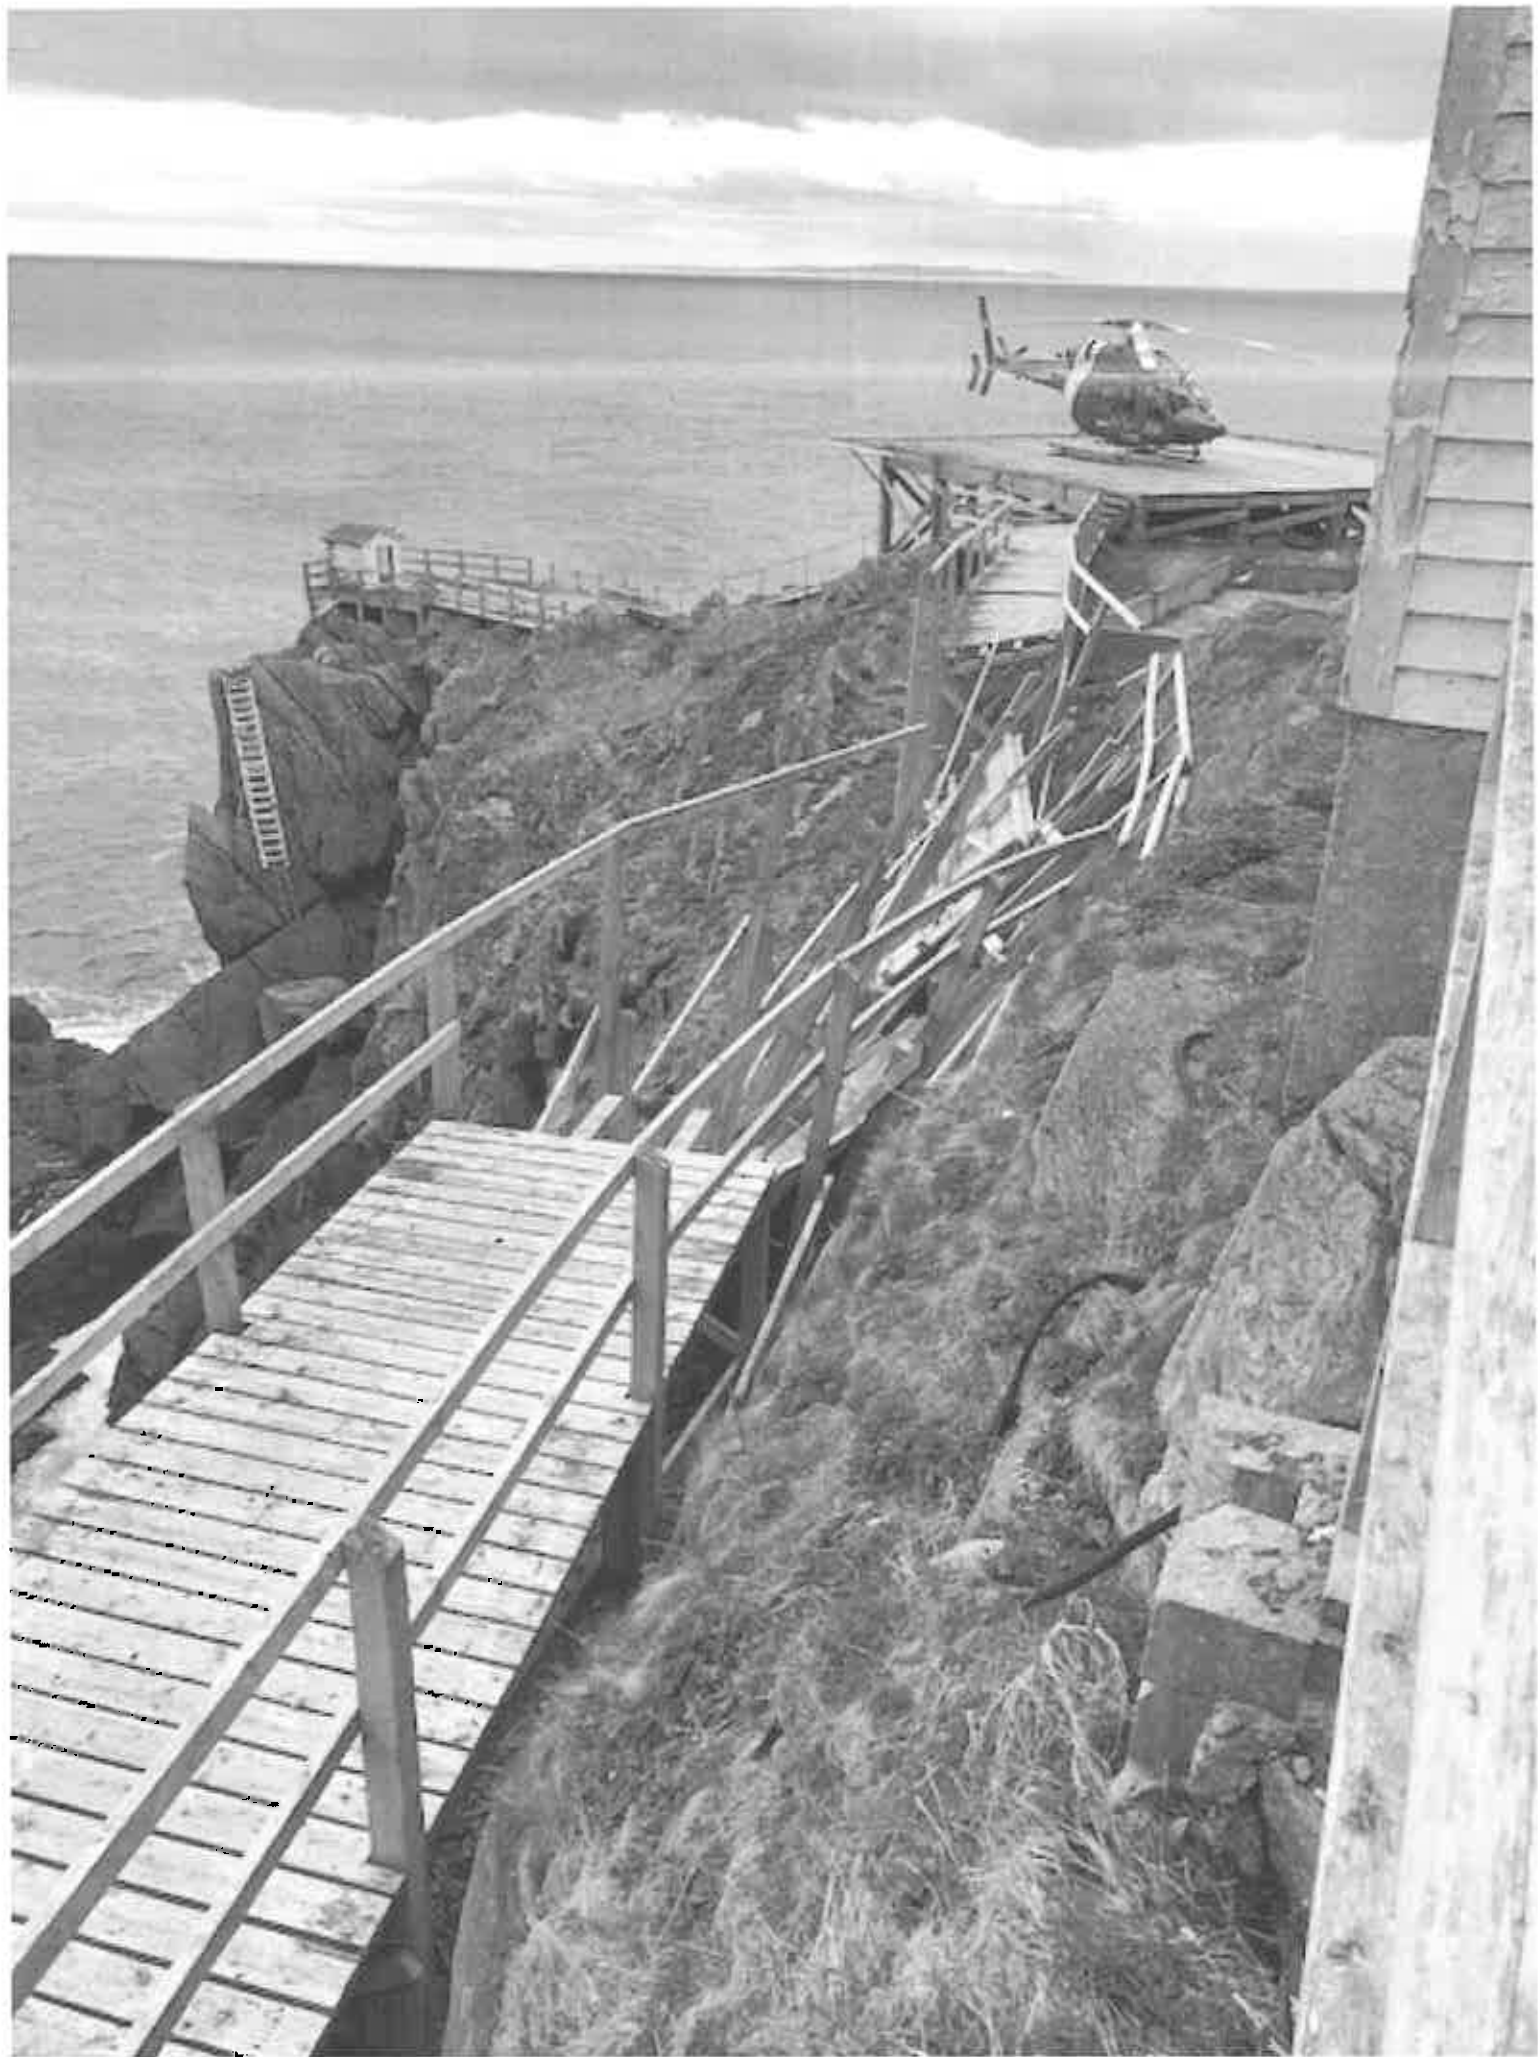

Fisheries and Oceans
Canada

Pêches et Océans
Canada

FP802-170148

**REMOVAL OF VARIOUS SURPLUS INFRASTRUCTURE AT THE
BACCALIEU LIGHT STATION**

PICTURES OF SITE

DATED AUGUST 18, 2017

A
Atlantic
WINDOWS

NO STEP

NO STEP ON