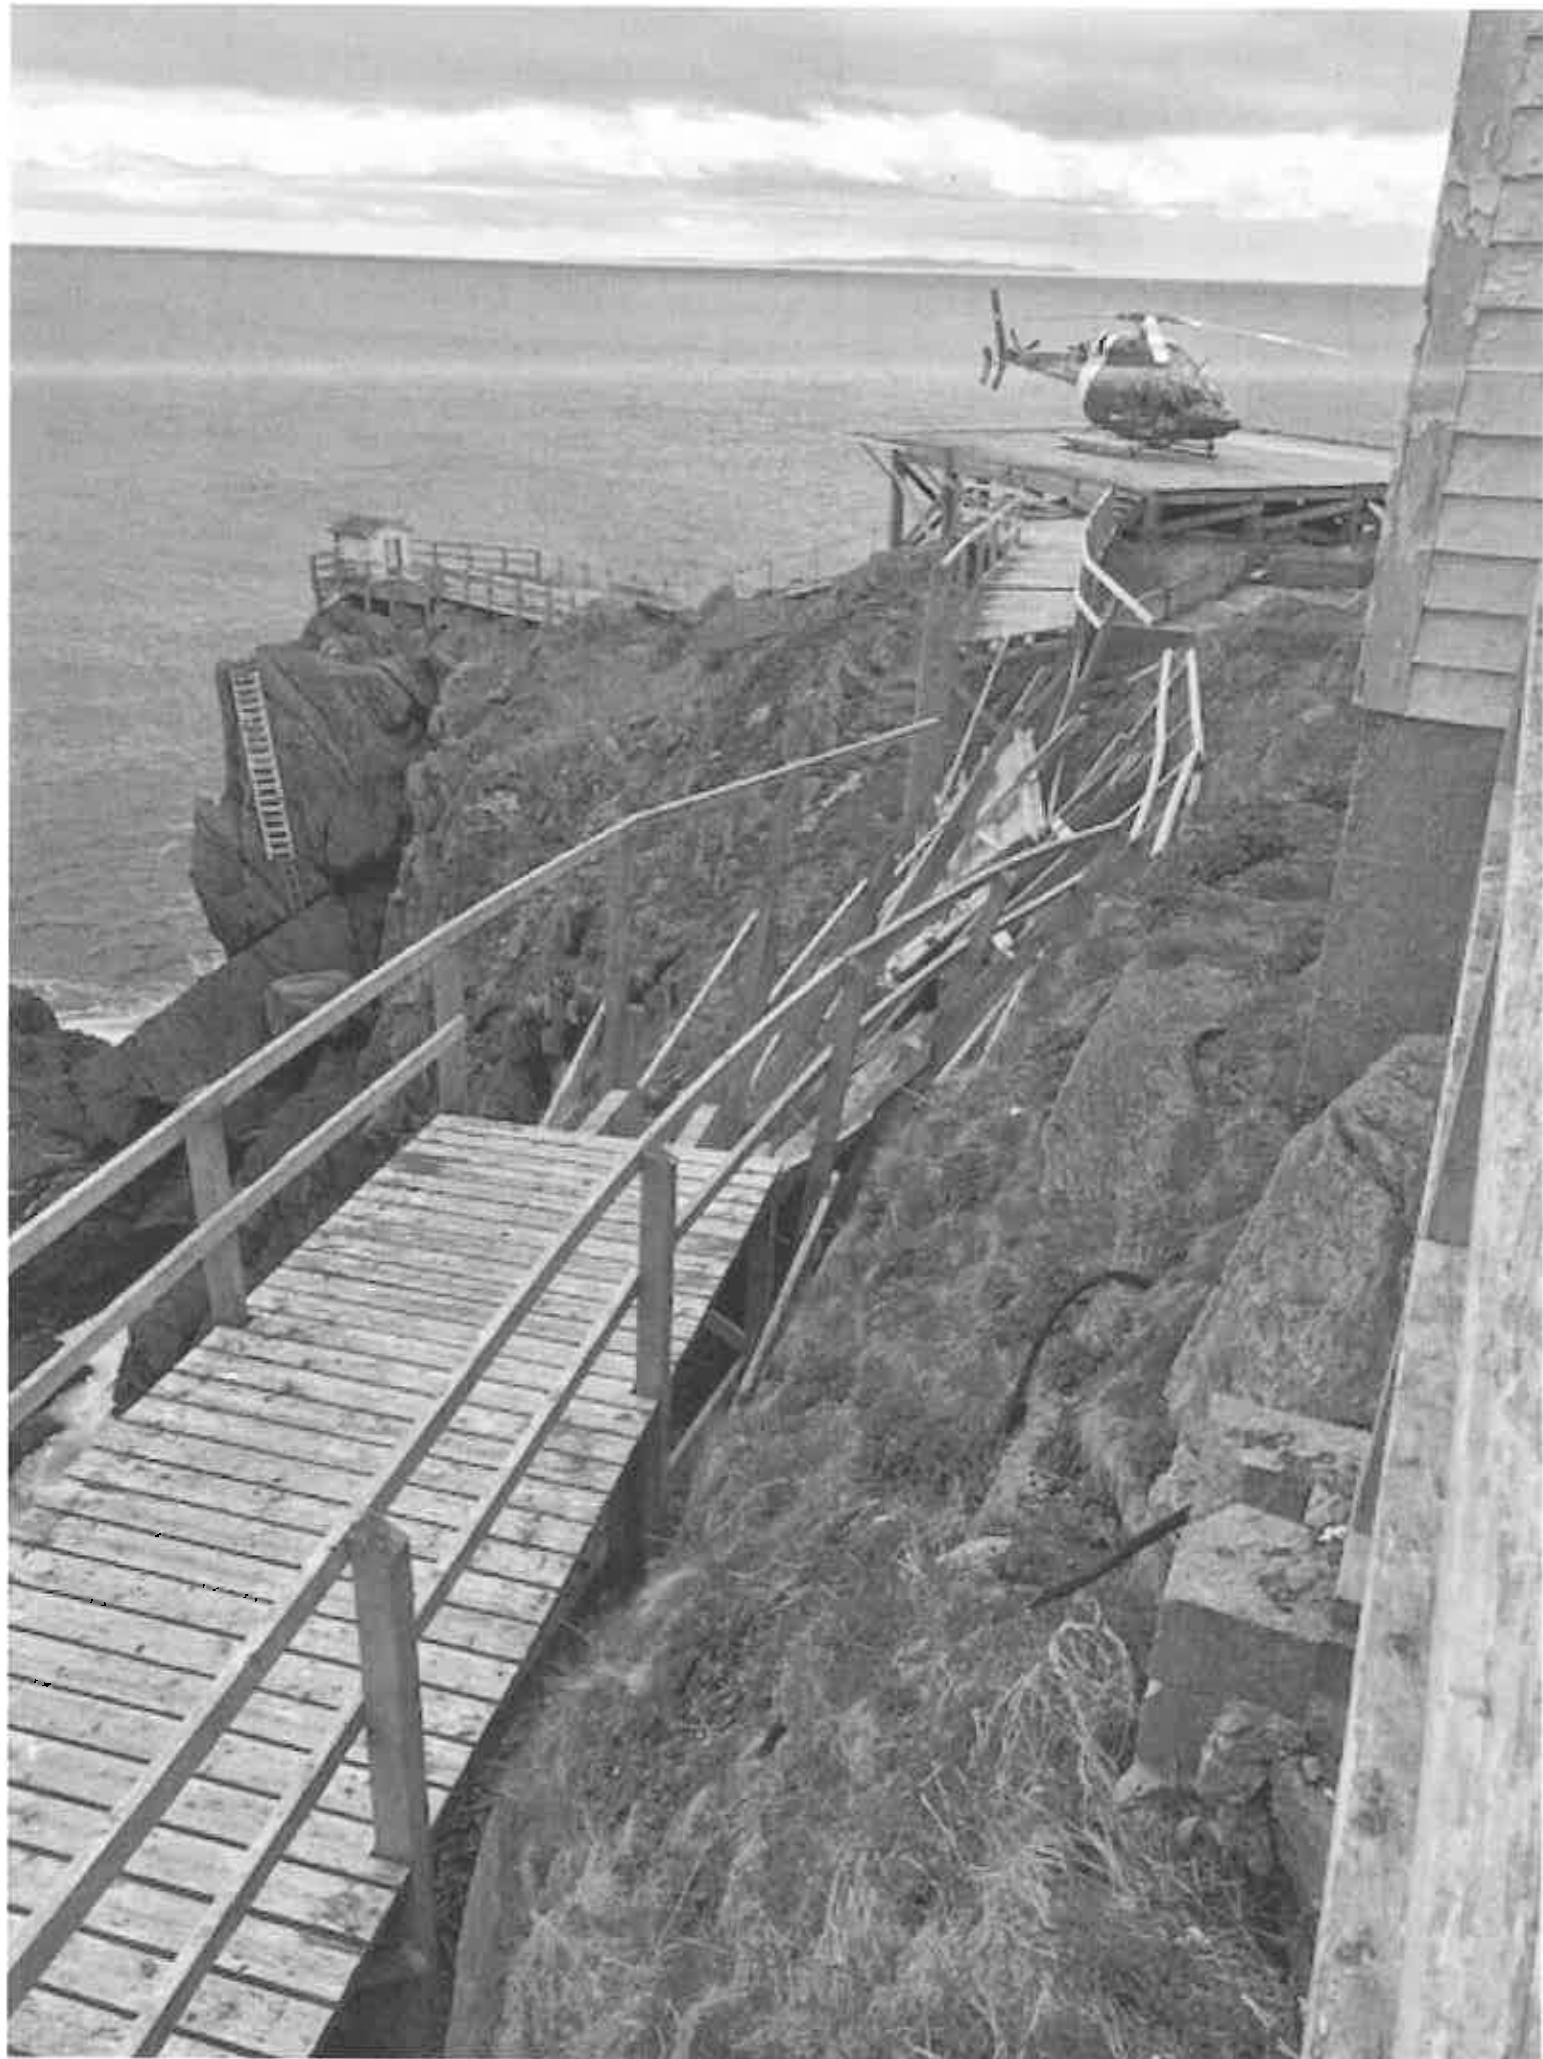

Fisheries and Oceans
Canada

Pêches et Océans
Canada

FP802-170148

**REMOVAL OF VARIOUS SURPLUS INFRASTRUCTURE AT THE
BACCALIEU LIGHT STATION**

PICTURES OF SITE

DATED AUGUST 18, 2017

A
Atlantic
WINDOWS

NO STEP

NO STEP ON