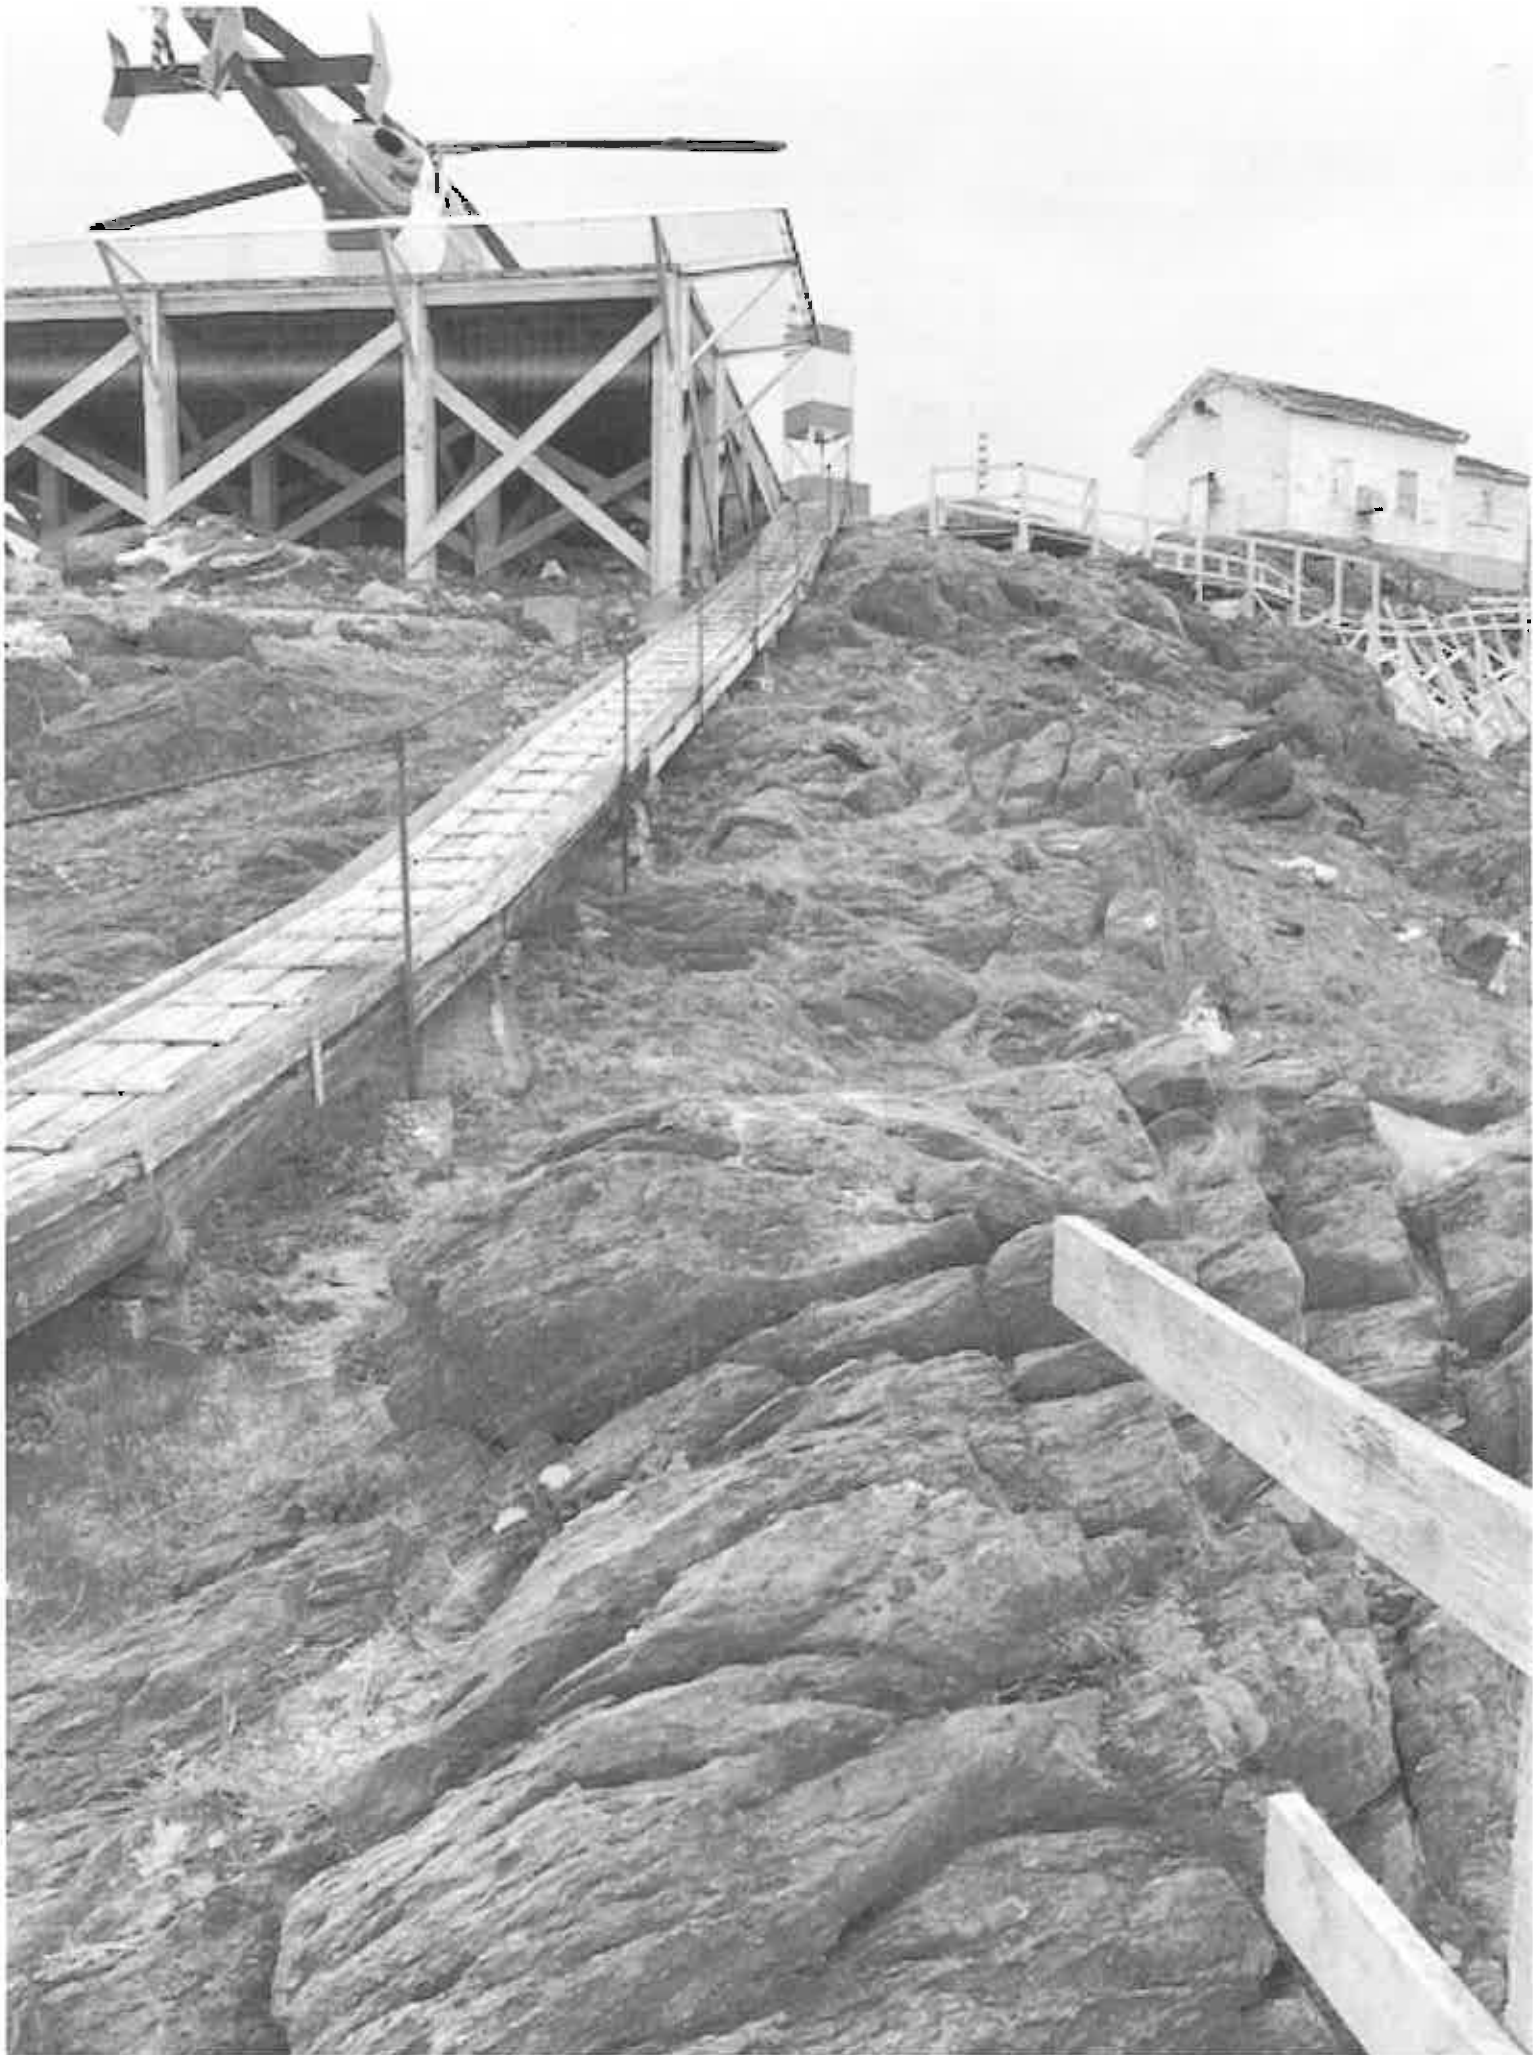

Fisheries and Oceans
Canada

Pêches et Océans
Canada

FP802-170148

**REMOVAL OF VARIOUS SURPLUS INFRASTRUCTURE AT THE
BACCALIEU LIGHT STATION**

PICTURES OF SITE

DATED AUGUST 18, 2017

A
Atlantic
WINDOWS

NO STEP

NO STEP ON