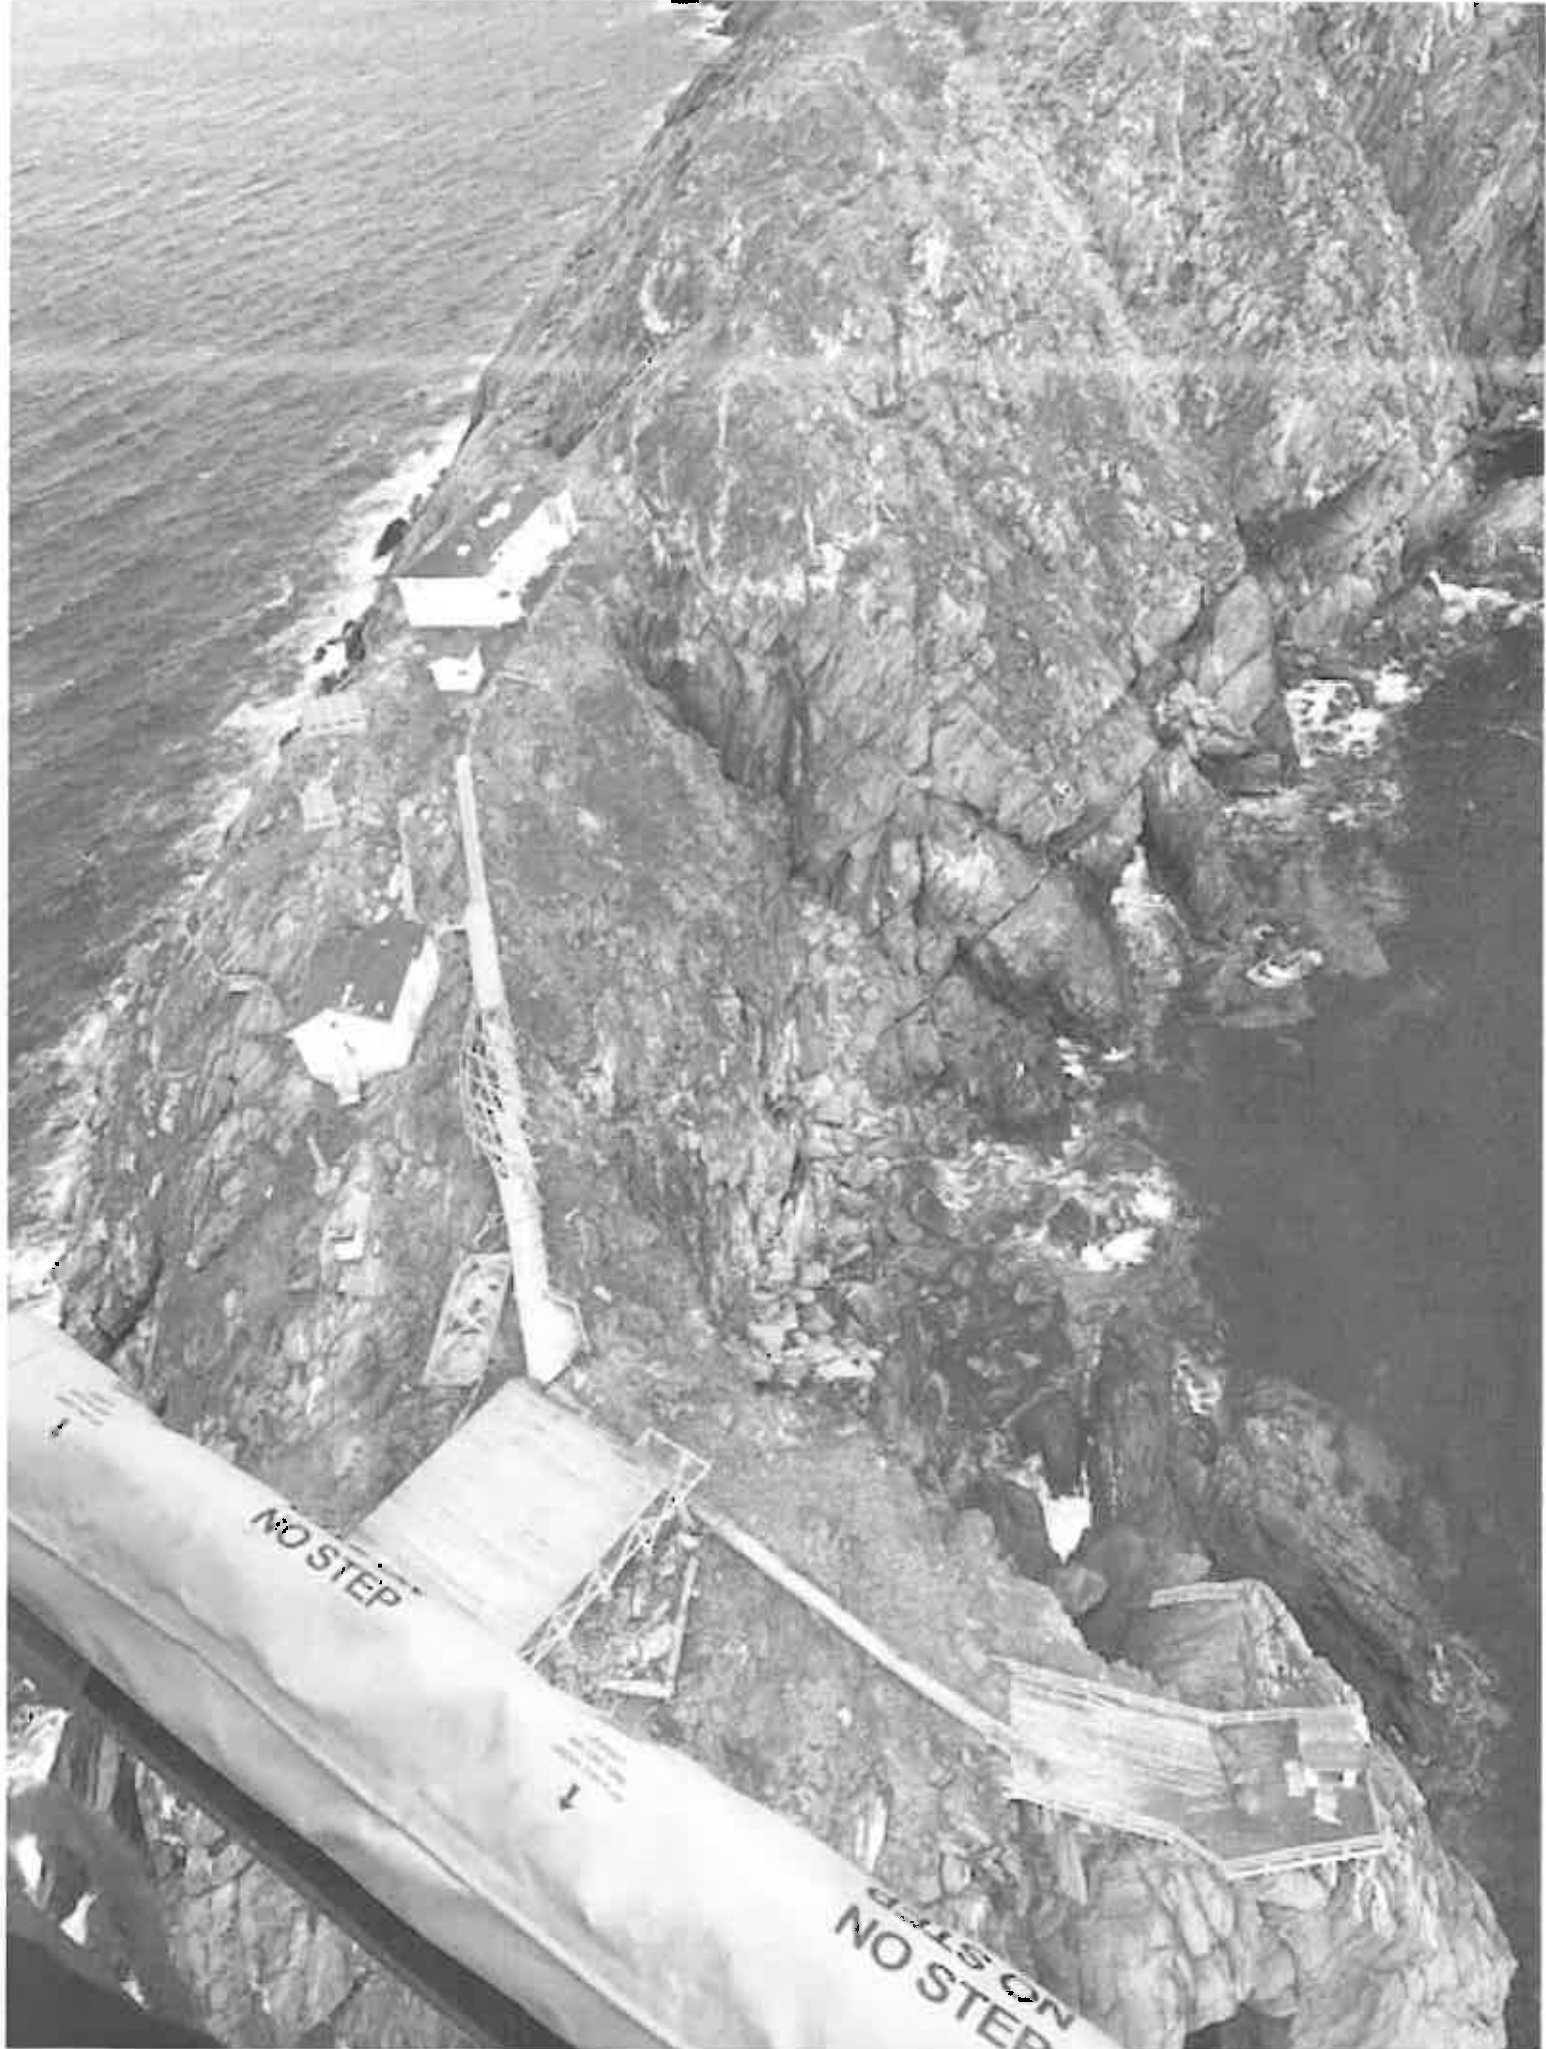

Fisheries and Oceans
Canada

Pêches et Océans
Canada

FP802-170148

**REMOVAL OF VARIOUS SURPLUS INFRASTRUCTURE AT THE
BACCALIEU LIGHT STATION**

PICTURES OF SITE

DATED AUGUST 18, 2017

A
Atlantic
WINDOWS

NO STEP

NO STEP ON