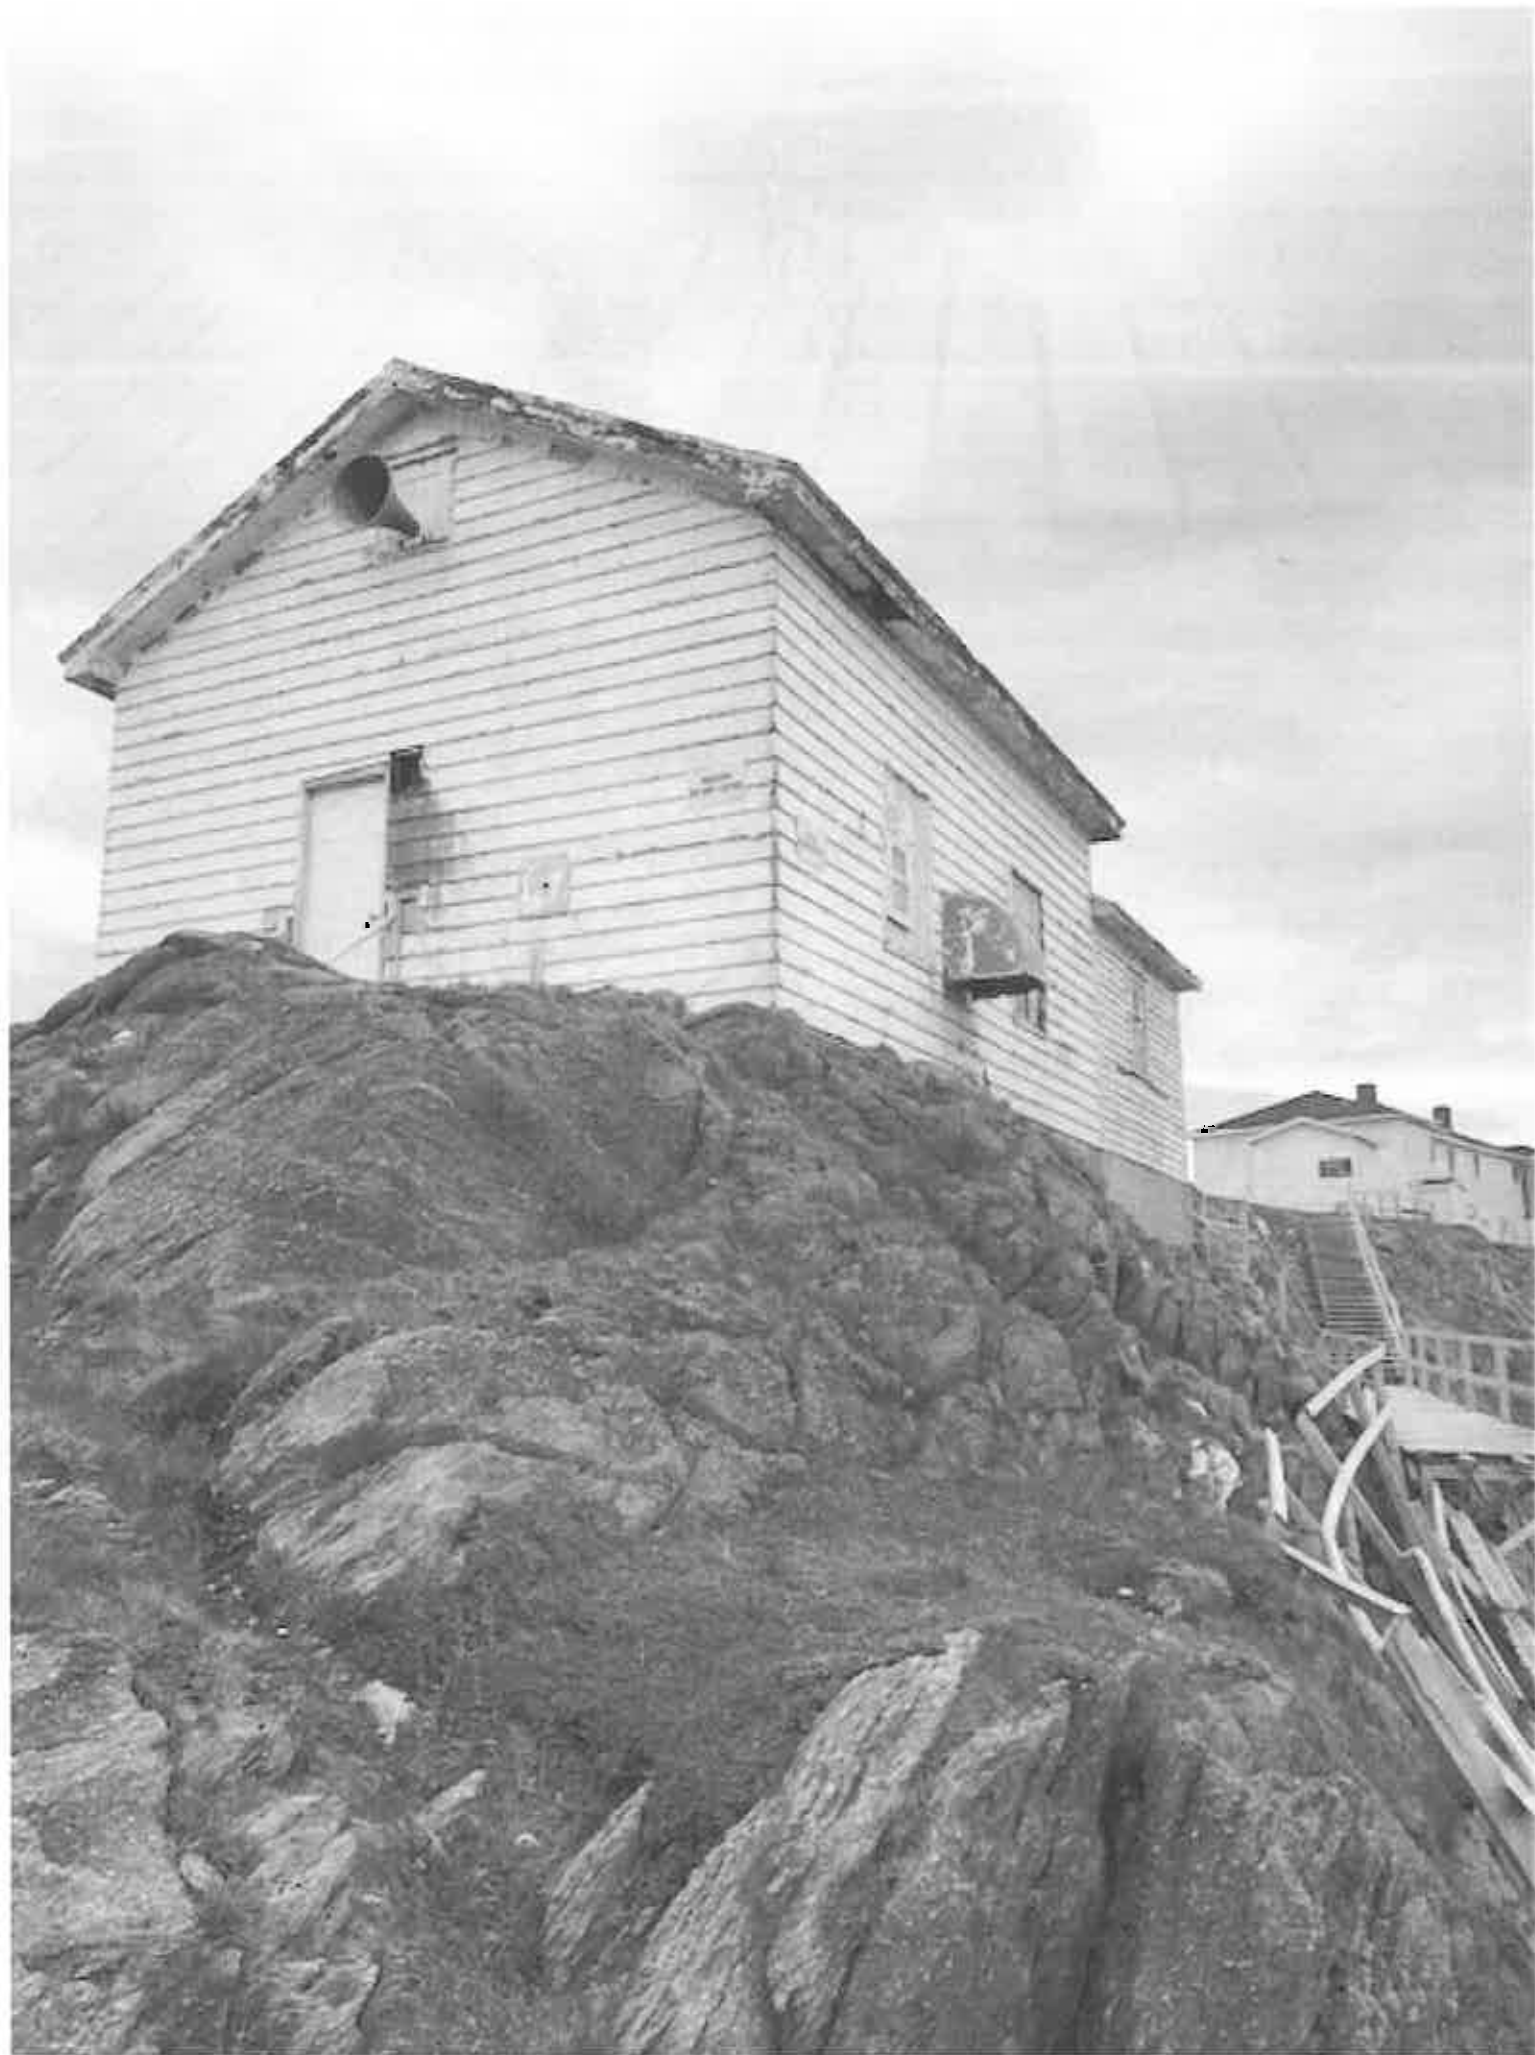

Fisheries and Oceans
Canada

Pêches et Océans
Canada

FP802-170148

**REMOVAL OF VARIOUS SURPLUS INFRASTRUCTURE AT THE
BACCALIEU LIGHT STATION**

PICTURES OF SITE

DATED AUGUST 18, 2017

A
Atlantic
WINDOWS

NO STEP

NO STEP ON