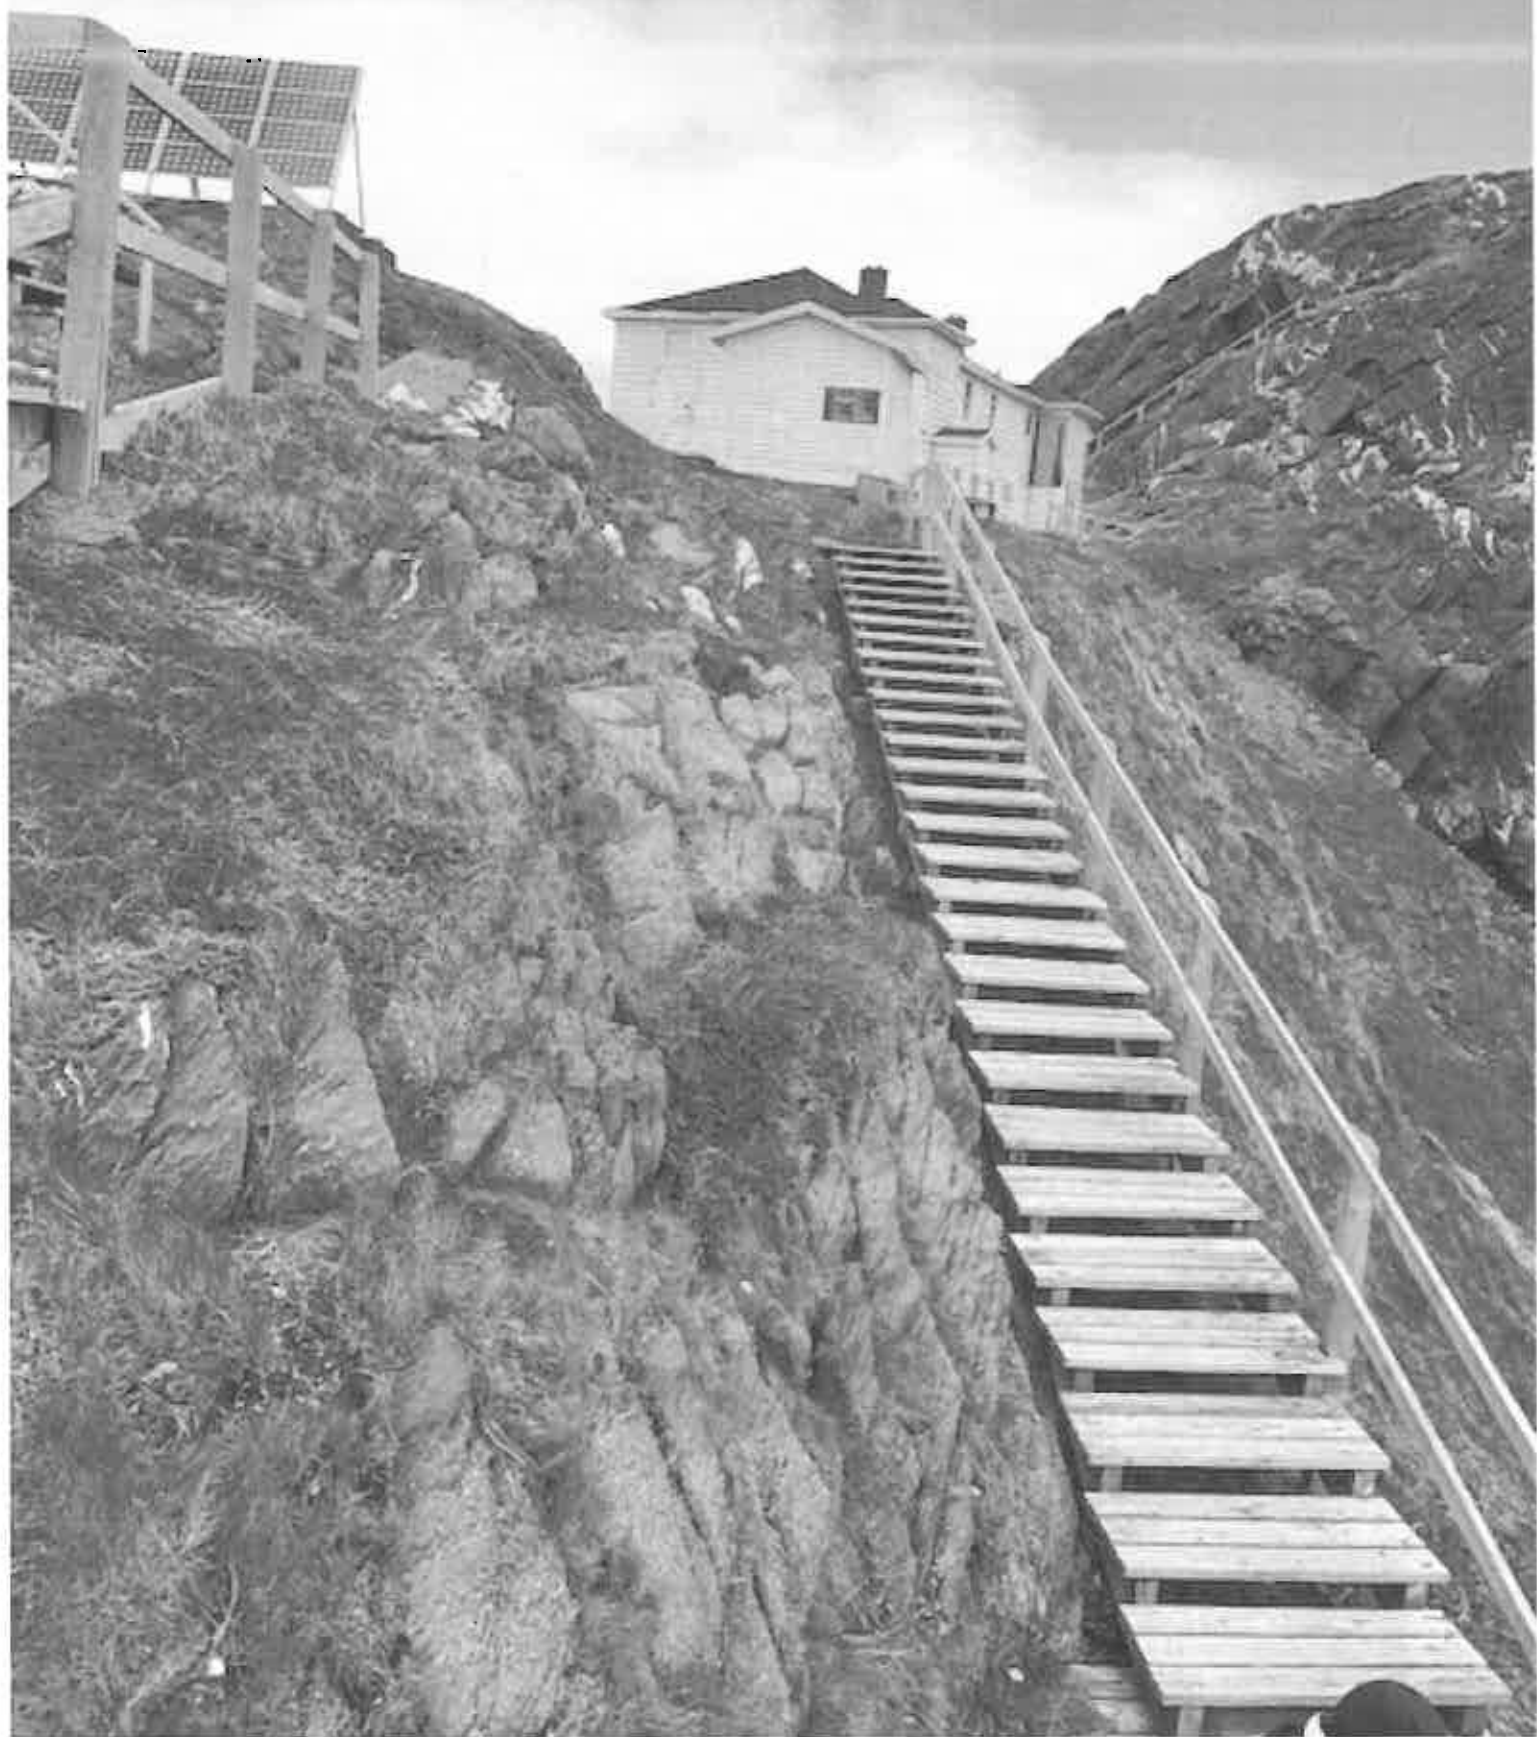

Fisheries and Oceans
Canada

Pêches et Océans
Canada

FP802-170148

**REMOVAL OF VARIOUS SURPLUS INFRASTRUCTURE AT THE
BACCALIEU LIGHT STATION**

PICTURES OF SITE

DATED AUGUST 18, 2017

A
Atlantic
WINDOWS

NO STEP

NO STEP ON