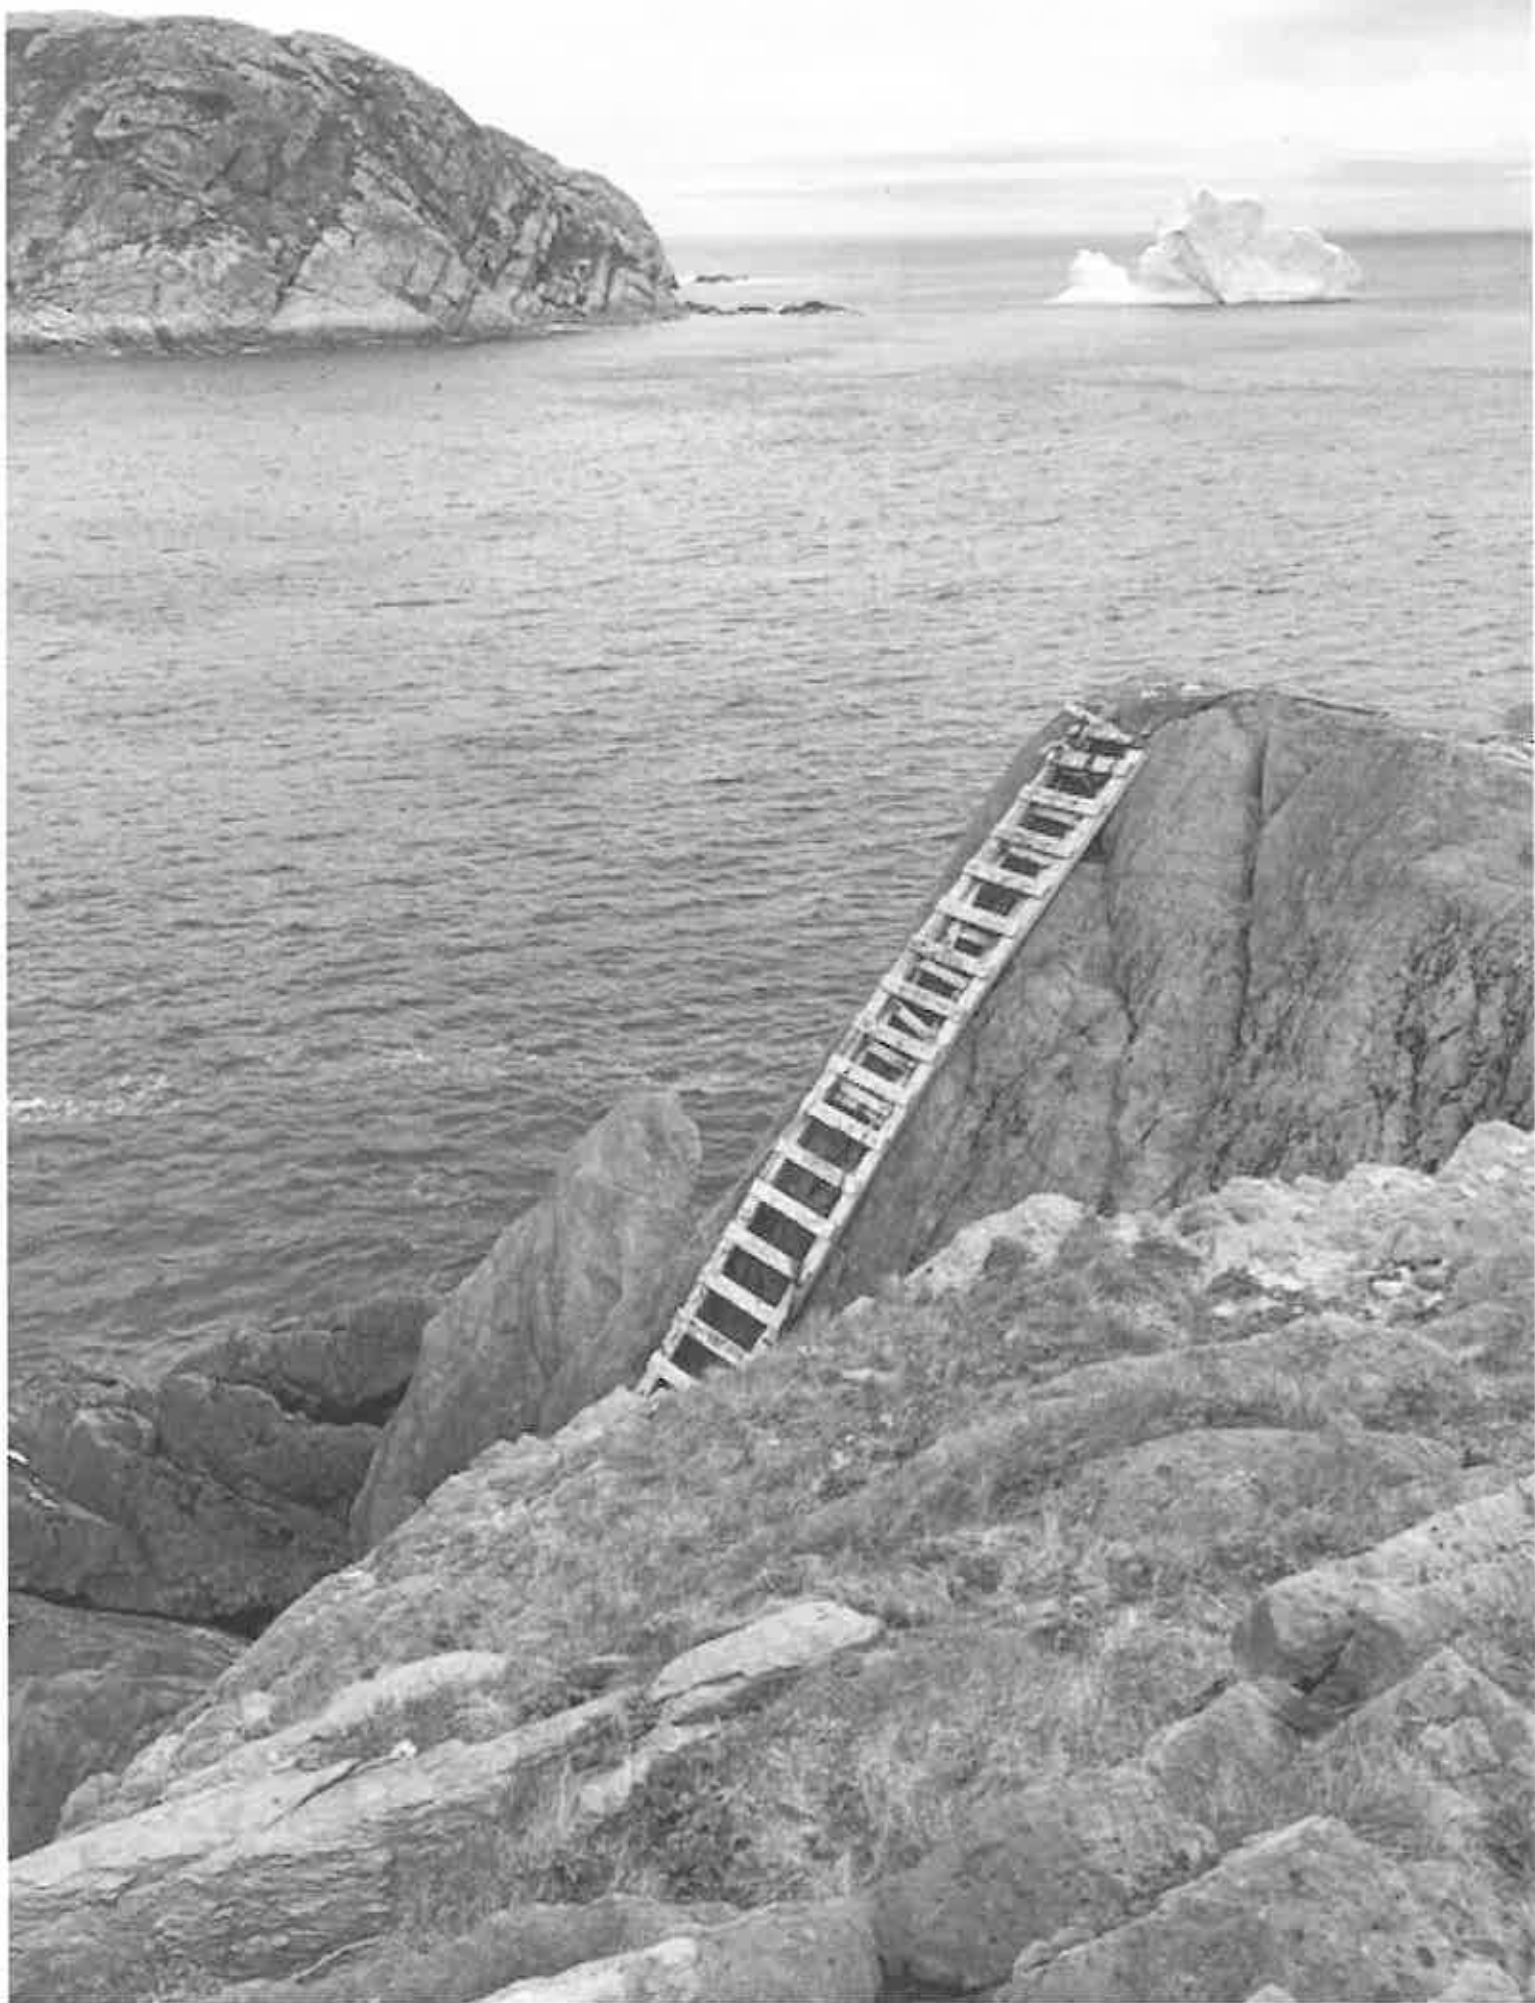

Fisheries and Oceans
Canada

Pêches et Océans
Canada

FP802-170148

**REMOVAL OF VARIOUS SURPLUS INFRASTRUCTURE AT THE
BACCALIEU LIGHT STATION**

PICTURES OF SITE

DATED AUGUST 18, 2017

A
Atlantic
WINDOWS

NO STEP

NO STEP ON