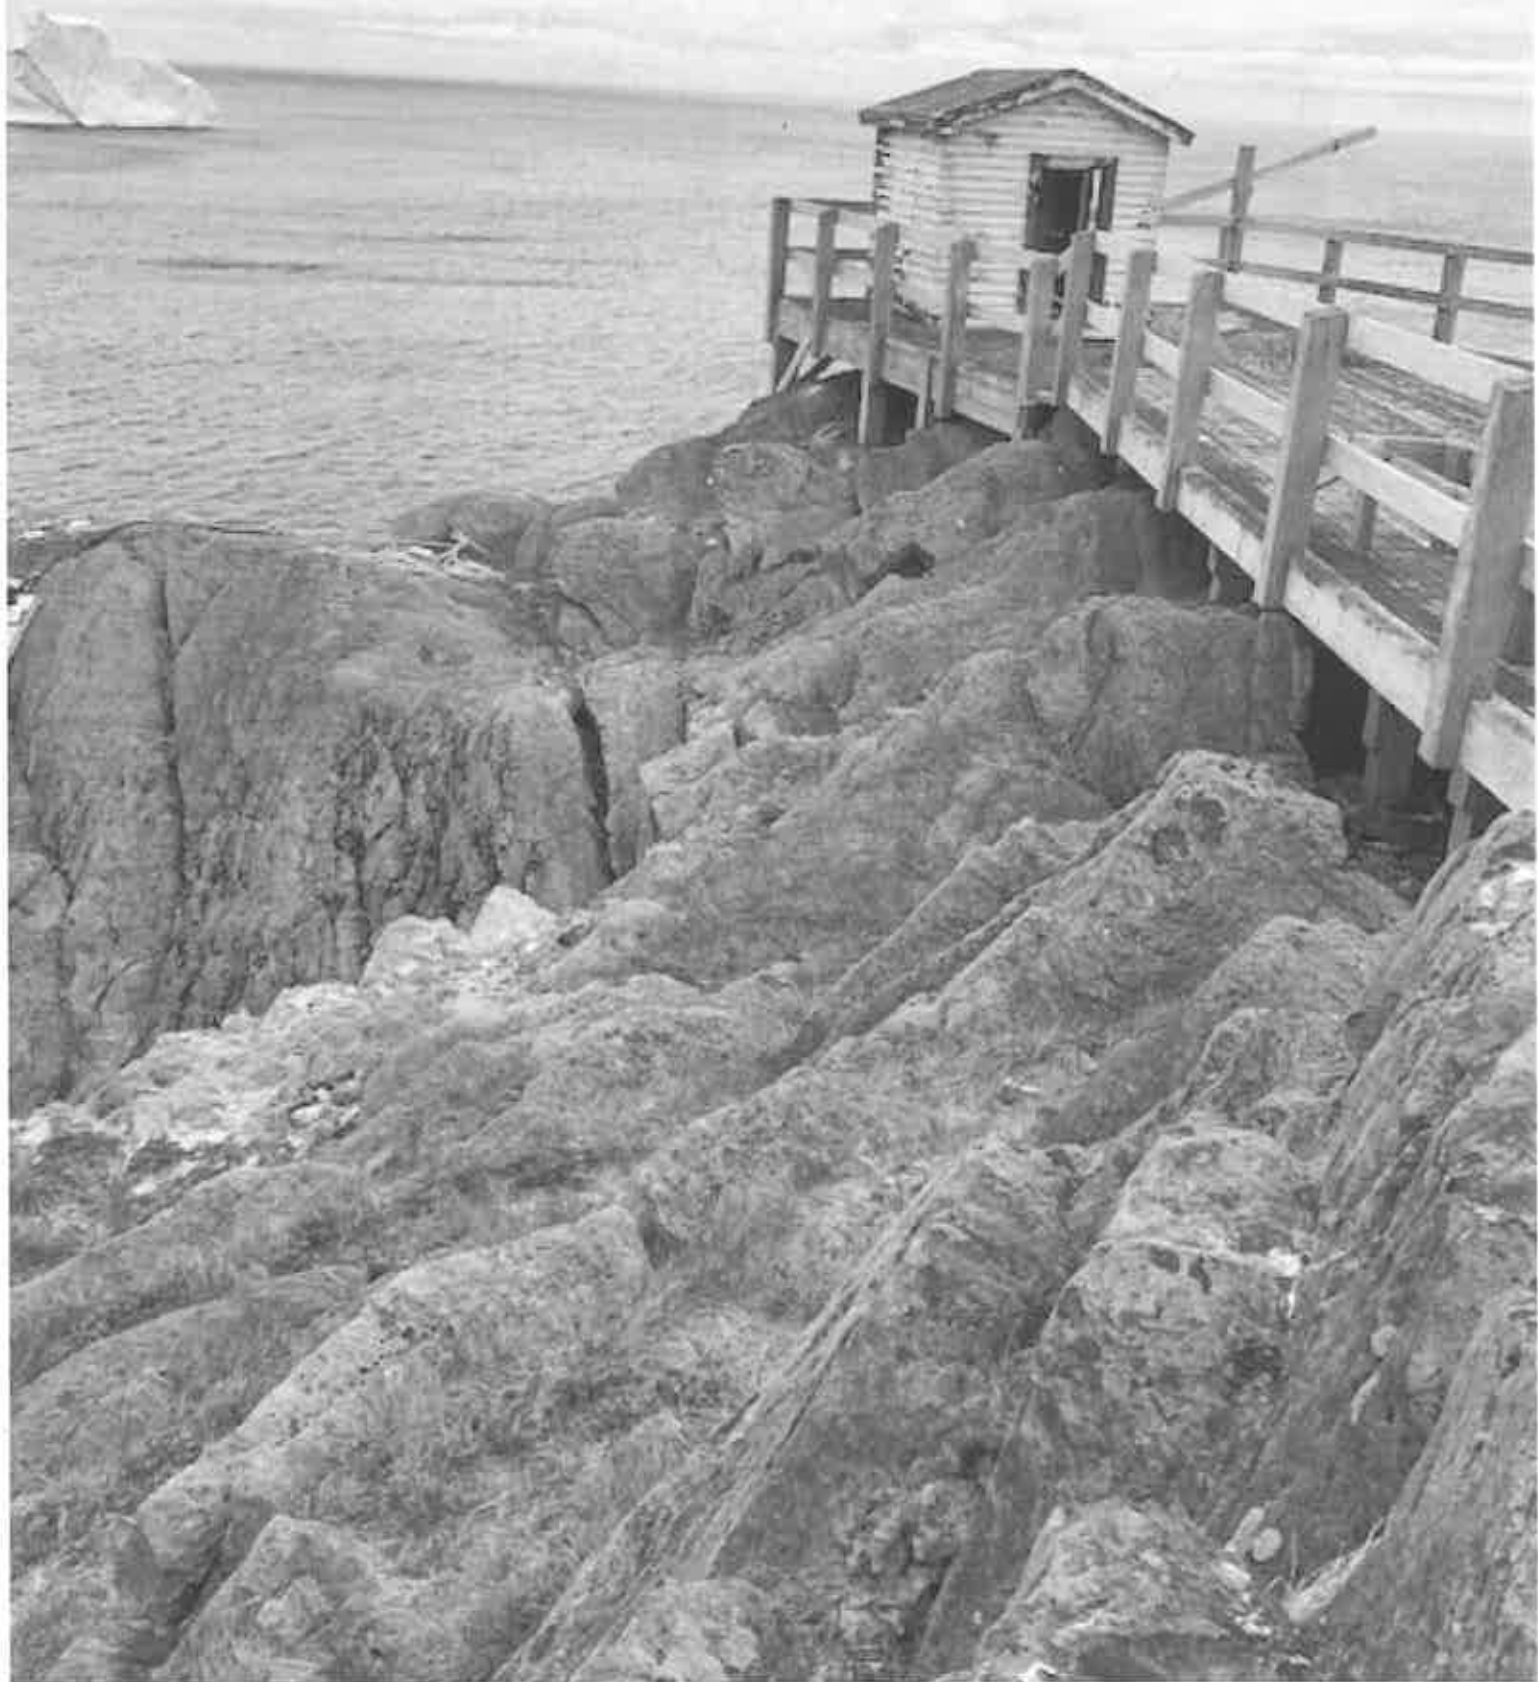

Fisheries and Oceans
Canada

Pêches et Océans
Canada

FP802-170148

**REMOVAL OF VARIOUS SURPLUS INFRASTRUCTURE AT THE
BACCALIEU LIGHT STATION**

PICTURES OF SITE

DATED AUGUST 18, 2017

A
Atlantic
WINDOWS

NO STEP

NO STEP ON