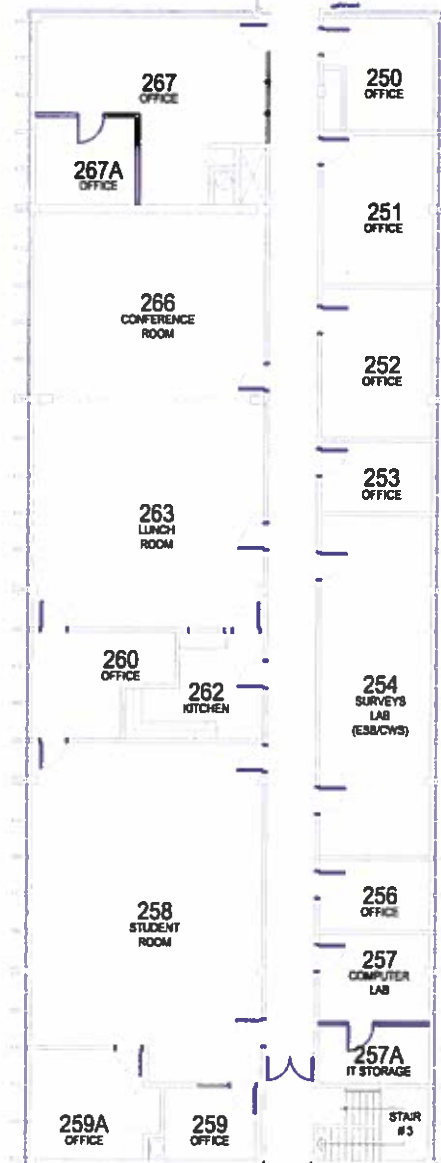

# Lab Mechanical Equipment (NOVEMBER 2012) - GROUND FLOOR PLAN

PRAIRIE & NORTHERN WILDLIFE RESEARCH CENTRE / CENTRE DE RECHERCHE FAUNIQUE DES PRAIRIES ET DU NORD  
115 RUE PERIMETER ROAD, SASKATOON SK

# Lab Mechanical Equipment (NOVEMBER 2012) - SECOND FLOOR PLAN

PRAIRIE & NORTHERN WILDLIFE RESEARCH CENTRE / CENTRE DE RECHERCHE FAUNIQUE DES PRAIRIES ET DU NORD  
 115 RUE PERIMETER ROAD, SASKATOON SK