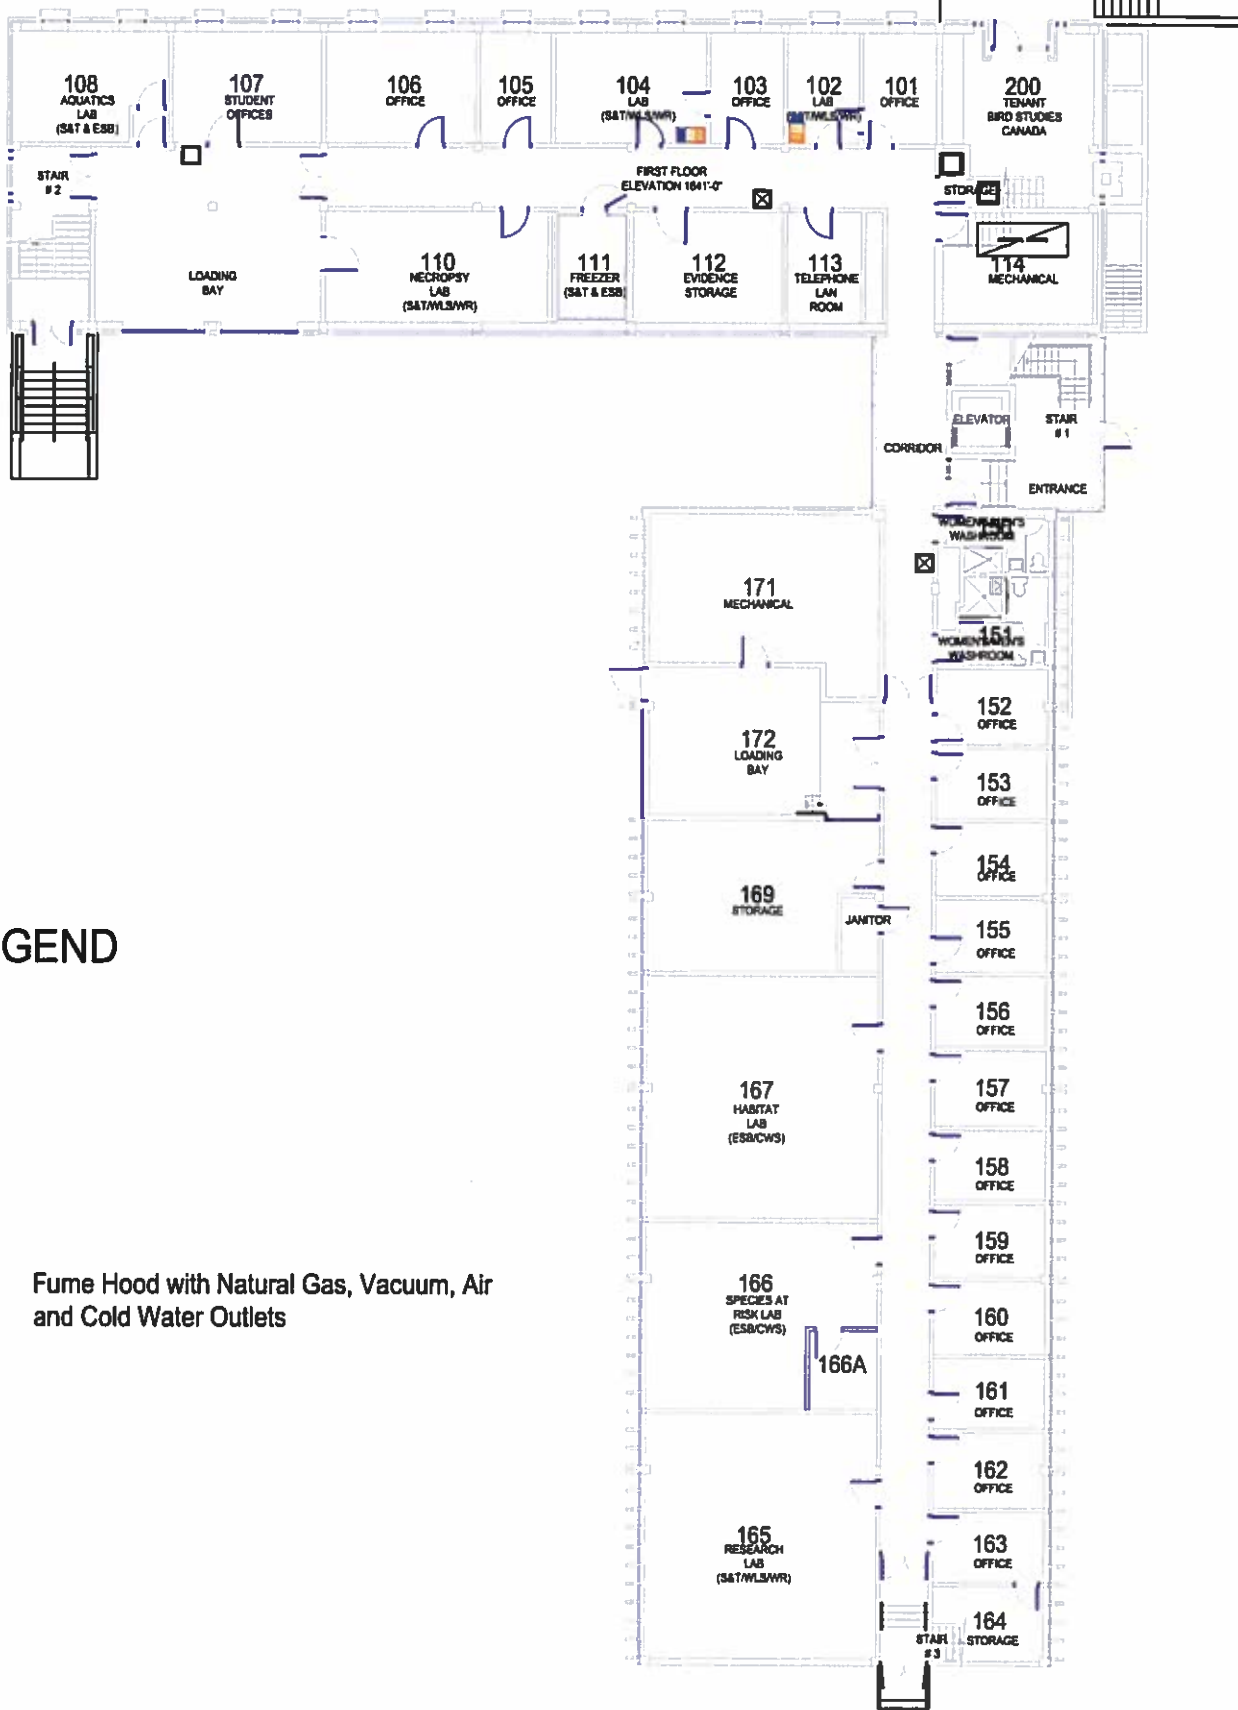

# Lab Mechanical Equipment (NOVEMBER 2012) - GROUND FLOOR PLAN

PRAIRIE & NORTHERN WILDLIFE RESEARCH CENTRE / CENTRE DE RECHERCHE FAUNIQUE DES PRAIRIES ET DU NORD  
115 RUE PERIMETER ROAD, SASKATOON SK

# Lab Mechanical Equipment (NOVEMBER 2012) - SECOND FLOOR PLAN

PRAIRIE & NORTHERN WILDLIFE RESEARCH CENTRE / CENTRE DE RECHERCHE FAUNIQUE DES PRAIRIES ET DU NORD  
 115 RUE PERIMETER ROAD, SASKATOON SK