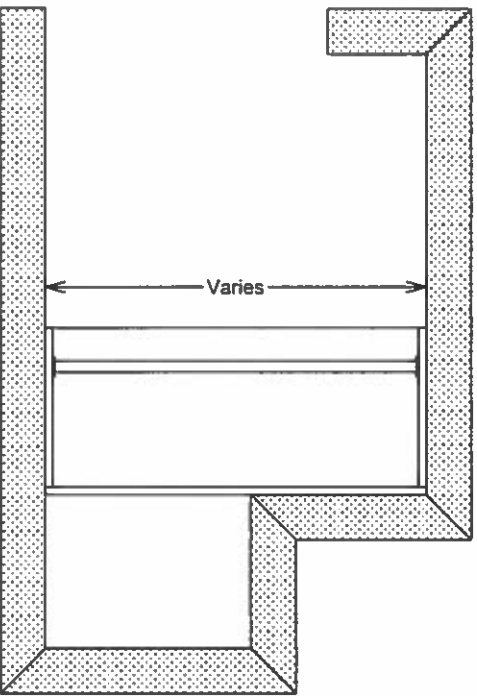

Cabinet Construction: 19mm Roseburg W752 Tierra Linea

Edge Banding: 0.5mm PVC Tierra Linea

CLOSET Type A

Cabinet Construction: 19mm Roseburg W752 Tierra Linea  
 Edge Banding: 0.5mm PVC Tierra Linea

CLOSET TYPE A

Cabinet Construction: 19mm Roseburg W752 Tierra Linea  
 Edge Banding: 0.5mm PVC Tierra Linea

CLOSET Type B

Cabinet Construction: 19mm Roseburg W752 Tierra Linea  
 Edge Banding: 0.5mm PVC Tierra Linea

CLOSET Type B