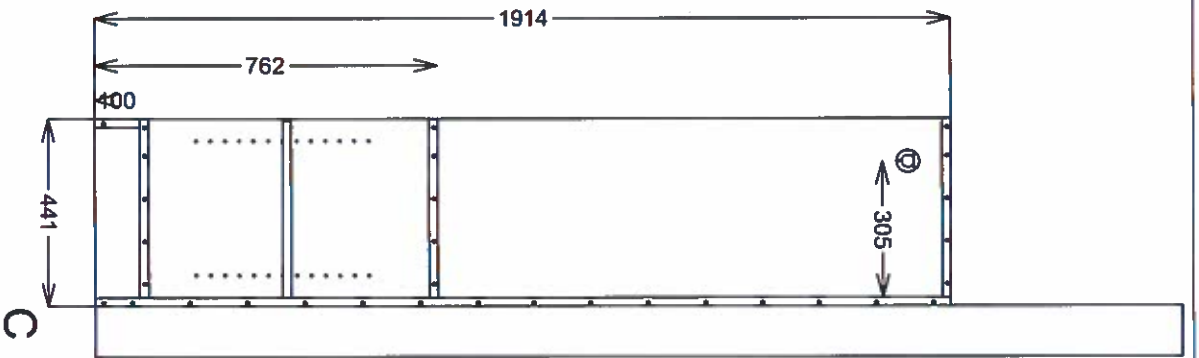

Cabinet Construction: 19mm Roseburg W752 Tierra Linea

Edge Banding: 0.5mm PVC Tierra Linea

CLOSET Type A

Cabinet Construction: 19mm Roseburg W752 Tierra Linea  
 Edge Banding: 0.5mm PVC Tierra Linea

CLOSET TYPE A

Cabinet Construction: 19mm Roseburg W752 Tierra Linea  
 Edge Banding: 0.5mm PVC Tierra Linea

CLOSET Type B

Cabinet Construction: 19mm Roseburg W752 Tierra Linea  
 Edge Banding: 0.5mm PVC Tierra Linea

CLOSET Type B

Cabinet Construction: 19mm Roseburg W752 Tierra Linea  
 Edge Banding: 0.5mm PVC Tierra Linea

CLOSET Type C

Cabinet Construction: 19mm Roseburg W752 Tierra Linea  
 Edge Banding: 0.5mm PVC Tierra Linea

CLOSET Type C