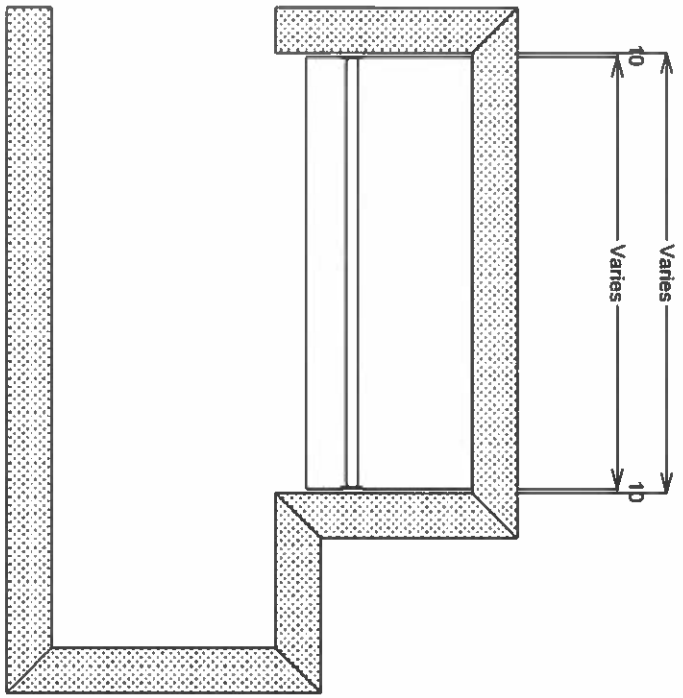

Cabinet Construction: 19mm Roseburg W752 Tierra Linea

Edge Banding: 0.5mm PVC Tierra Linea

CLOSET Type A

Cabinet Construction: 19mm Roseburg W752 Tierra Linea  
 Edge Banding: 0.5mm PVC Tierra Linea

CLOSET TYPE A

Cabinet Construction: 19mm Roseburg W752 Tierra Linea  
 Edge Banding: 0.5mm PVC Tierra Linea

CLOSET Type B

Cabinet Construction: 19mm Roseburg W752 Tierra Linea  
 Edge Banding: 0.5mm PVC Tierra Linea

CLOSET Type B

Cabinet Construction: 19mm Roseburg W752 Tierra Linea  
 Edge Banding: 0.5mm PVC Tierra Linea

CLOSET Type C

Cabinet Construction: 19mm Roseburg W752 Tierra Linea  
 Edge Banding: 0.5mm PVC Tierra Linea

CLOSET Type C