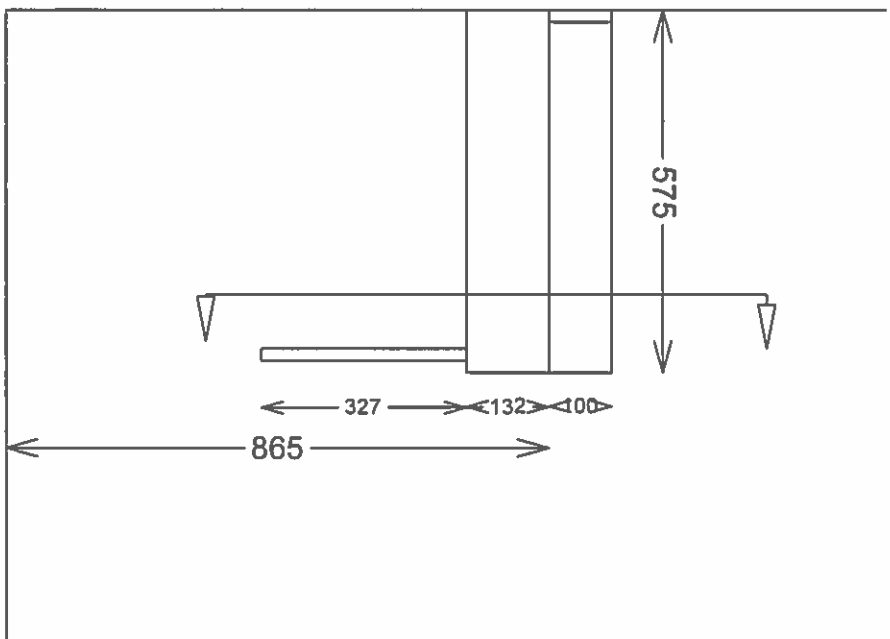

19mm Plywood

Arborite P-277-LM St. Lawrence Bedrock

VANITY