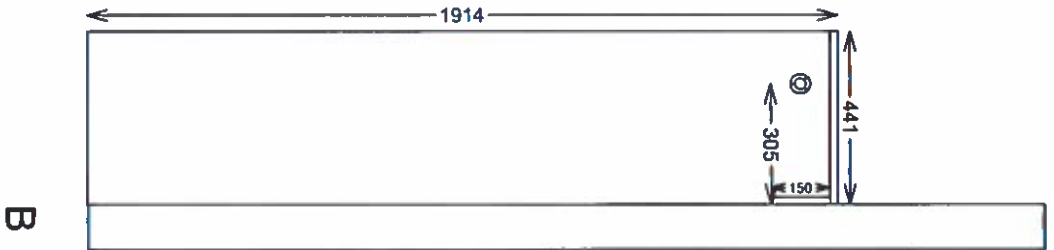

Cabinet Construction: 19mm Roseburg W752 Tierra Linea

Edge Banding: 0.5mm PVC Tierra Linea

CLOSET Type A

Cabinet Construction: 19mm Roseburg W752 Tierra Linea  
 Edge Banding: 0.5mm PVC Tierra Linea

CLOSET TYPE A

Cabinet Construction: 19mm Roseburg W752 Tierra Linea  
 Edge Banding: 0.5mm PVC Tierra Linea

CLOSET Type B

Cabinet Construction: 19mm Roseburg W752 Tierra Linea  
 Edge Banding: 0.5mm PVC Tierra Linea

CLOSET Type B