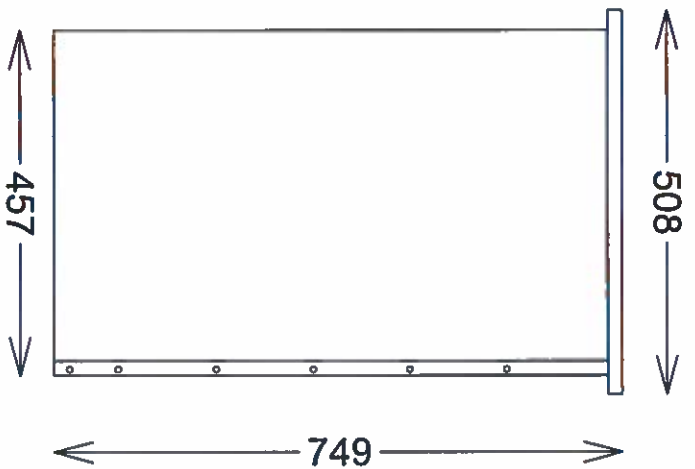

G

Cabinet Construction: 19mm Roseburg W752 Tierra Linea
Edge Banding: 0.5mm PVC Tierra Linea
Drawer Construction: 16mm Roseburg W752 Tierra Linea
Drawer Slides: Accuride 3832C14
Pulls: Richelieu #BP34013170

DESK UNIT