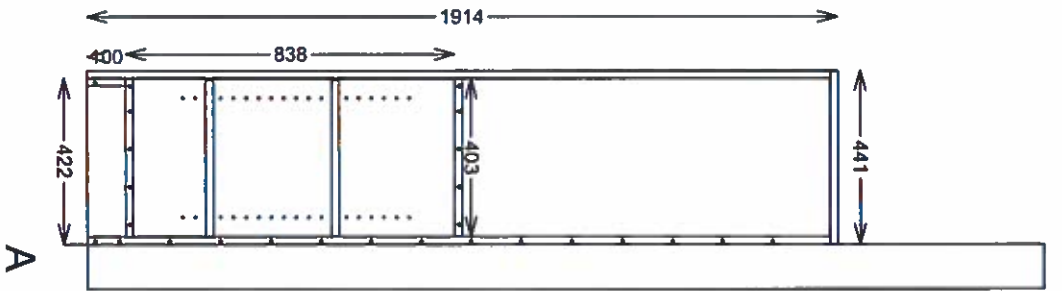

Cabinet Construction: 19mm Roseburg W752 Tierra Linea

Edge Banding: 0.5mm PVC Tierra Linea

CLOSET Type A

Cabinet Construction: 19mm Roseburg W752 Tierra Linea  
 Edge Banding: 0.5mm PVC Tierra Linea

CLOSET TYPE A

Cabinet Construction: 19mm Roseburg W752 Tierra Linea  
 Edge Banding: 0.5mm PVC Tierra Linea

CLOSET Type B

Cabinet Construction: 19mm Roseburg W752 Tierra Linea  
 Edge Banding: 0.5mm PVC Tierra Linea

CLOSET Type B

Cabinet Construction: 19mm Roseburg W752 Tierra Linea  
 Edge Banding: 0.5mm PVC Tierra Linea

CLOSET Type C

Cabinet Construction: 19mm Roseburg W752 Tierra Linea  
 Edge Banding: 0.5mm PVC Tierra Linea

CLOSET Type C