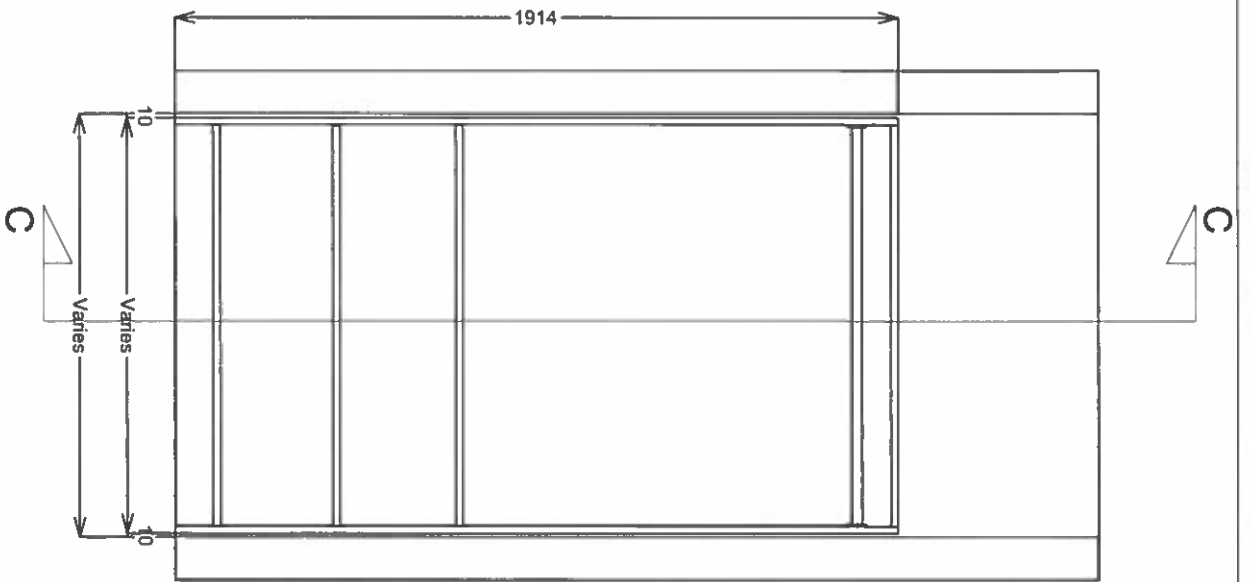

Cabinet Construction: 19mm Roseburg W752 Tierra Linea

Edge Banding: 0.5mm PVC Tierra Linea

CLOSET Type A

Cabinet Construction: 19mm Roseburg W752 Tierra Linea  
 Edge Banding: 0.5mm PVC Tierra Linea

CLOSET TYPE A

Cabinet Construction: 19mm Roseburg W752 Tierra Linea  
 Edge Banding: 0.5mm PVC Tierra Linea

CLOSET Type B

Cabinet Construction: 19mm Roseburg W752 Tierra Linea  
 Edge Banding: 0.5mm PVC Tierra Linea

CLOSET Type B

Cabinet Construction: 19mm Roseburg W752 Tierra Linea  
 Edge Banding: 0.5mm PVC Tierra Linea

CLOSET Type C

Cabinet Construction: 19mm Roseburg W752 Tierra Linea  
 Edge Banding: 0.5mm PVC Tierra Linea

CLOSET Type C