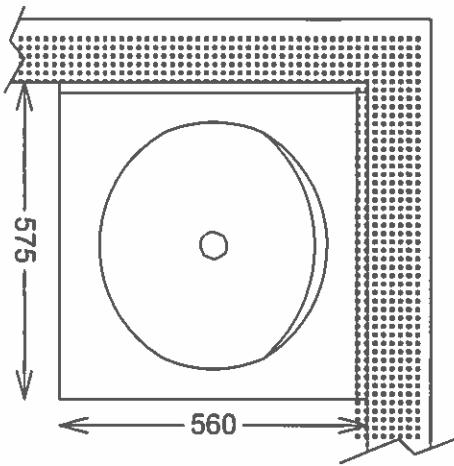

19mm Plywood

Arborite P-277-LM St. Lawrence Bedrock

VANITY