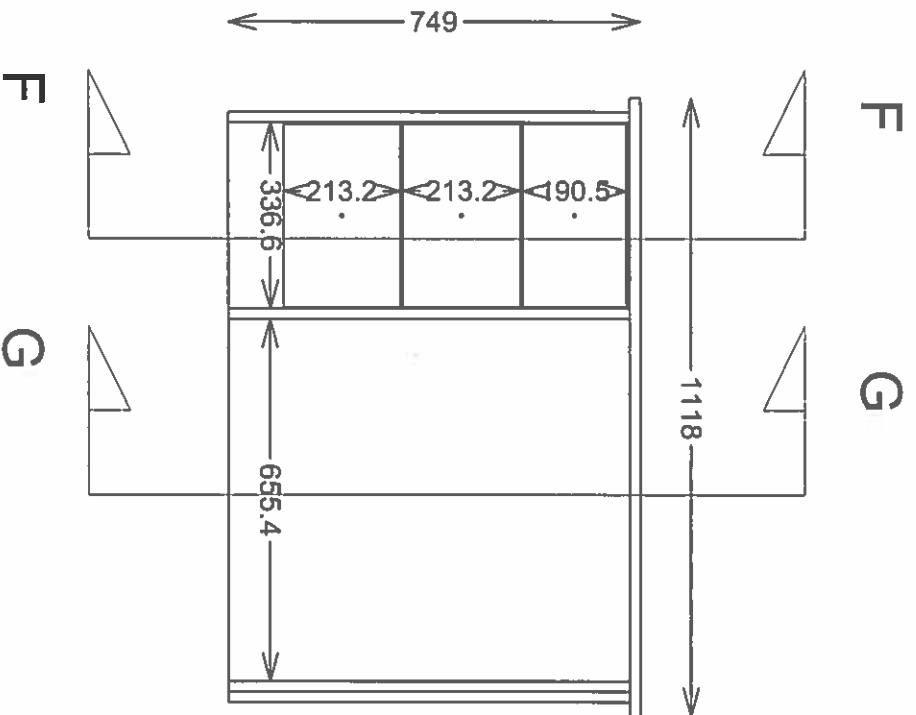

Cabinet Construction: 19mm Roseburg W752 Tierra Linea

Edge Banding: 0.5mm PVC Tierra Linea

CLOSET Type A

Cabinet Construction: 19mm Roseburg W752 Tierra Linea  
 Edge Banding: 0.5mm PVC Tierra Linea

CLOSET TYPE A

Cabinet Construction: 19mm Roseburg W752 Tierra Linea  
 Edge Banding: 0.5mm PVC Tierra Linea

CLOSET Type B

Cabinet Construction: 19mm Roseburg W752 Tierra Linea  
 Edge Banding: 0.5mm PVC Tierra Linea

CLOSET Type B

Cabinet Construction: 19mm Roseburg W752 Tierra Linea  
 Edge Banding: 0.5mm PVC Tierra Linea

CLOSET Type C

Cabinet Construction: 19mm Roseburg W752 Tierra Linea  
 Edge Banding: 0.5mm PVC Tierra Linea

CLOSET Type C

Cabinet Construction: 19mm Roseburg W752 Tierra Linea  
 Edge Banding: 0.5mm PVC Tierra Linea  
 Drawer Construction: 16mm Roseburg W752 Tierra Linea  
 Drawer Slides: Accuride 3832C14  
 Pulls: Richelieu #4923175