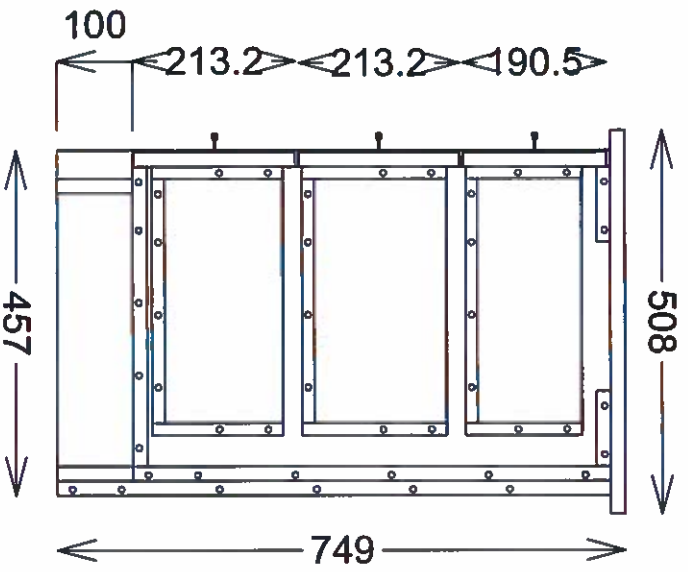

F

G

Cabinet Construction: 19mm Roseburg W752 Tierra Linea
Edge Banding: 0.5mm PVC Tierra Linea
Drawer Construction: 16mm Roseburg W752 Tierra Linea
Drawer Slides: Accuride 3832C14
Pulls: Richelieu #BP34013170

DESK UNIT