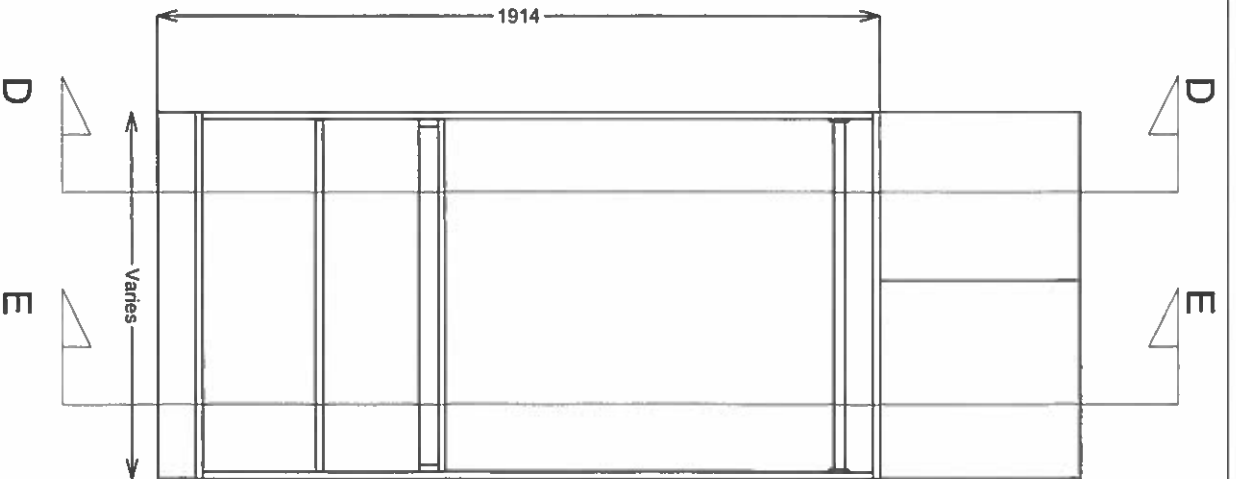

Cabinet Construction: 19mm Roseburg W752 Tierra Linea

Edge Banding: 0.5mm PVC Tierra Linea

CLOSET Type A

Cabinet Construction: 19mm Roseburg W752 Tierra Linea  
 Edge Banding: 0.5mm PVC Tierra Linea

CLOSET TYPE A

Cabinet Construction: 19mm Roseburg W752 Tierra Linea  
 Edge Banding: 0.5mm PVC Tierra Linea

CLOSET Type B

Cabinet Construction: 19mm Roseburg W752 Tierra Linea  
 Edge Banding: 0.5mm PVC Tierra Linea

CLOSET Type B

Cabinet Construction: 19mm Roseburg W752 Tierra Linea  
 Edge Banding: 0.5mm PVC Tierra Linea

CLOSET Type C

Cabinet Construction: 19mm Roseburg W752 Tierra Linea  
 Edge Banding: 0.5mm PVC Tierra Linea

CLOSET Type C