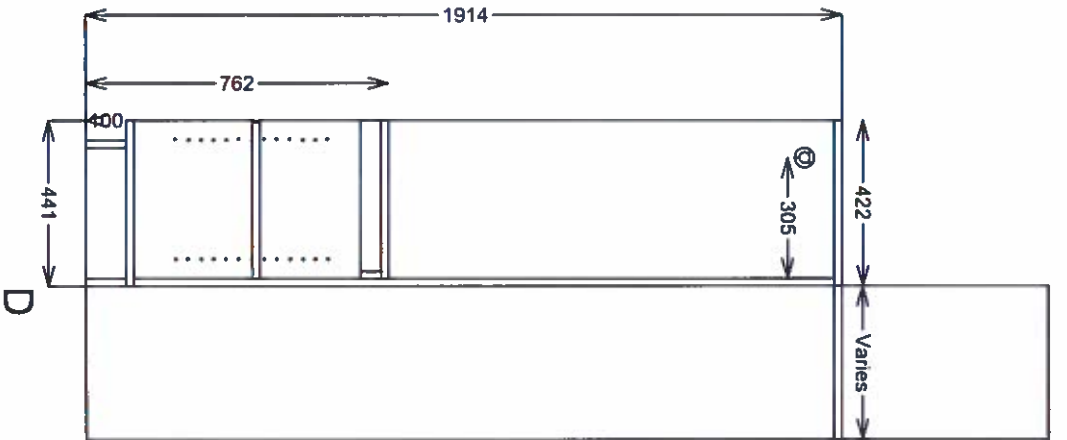

Cabinet Construction: 19mm Roseburg W752 Tierra Linea  
 Edge Banding: 0.5mm PVC Tierra Linea

CLOSET Type B

Cabinet Construction: 19mm Roseburg W752 Tierra Linea  
 Edge Banding: 0.5mm PVC Tierra Linea

CLOSET Type B

Cabinet Construction: 19mm Roseburg W752 Tierra Linea  
 Edge Banding: 0.5mm PVC Tierra Linea

CLOSET Type C

Cabinet Construction: 19mm Roseburg W752 Tierra Linea  
 Edge Banding: 0.5mm PVC Tierra Linea

CLOSET Type C