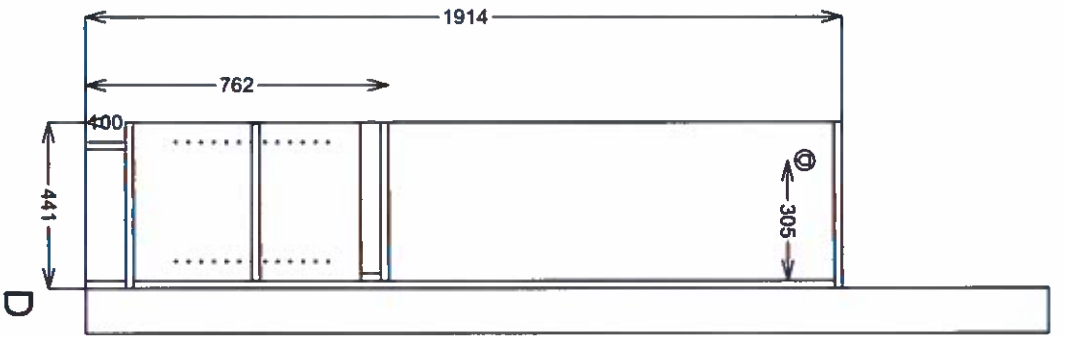

Cabinet Construction: 19mm Roseburg W752 Tierra Linea

Edge Banding: 0.5mm PVC Tierra Linea

CLOSET Type A

Cabinet Construction: 19mm Roseburg W752 Tierra Linea  
 Edge Banding: 0.5mm PVC Tierra Linea

CLOSET TYPE A

Cabinet Construction: 19mm Roseburg W752 Tierra Linea  
 Edge Banding: 0.5mm PVC Tierra Linea

CLOSET Type B

Cabinet Construction: 19mm Roseburg W752 Tierra Linea  
 Edge Banding: 0.5mm PVC Tierra Linea

CLOSET Type B

Cabinet Construction: 19mm Roseburg W752 Tierra Linea  
 Edge Banding: 0.5mm PVC Tierra Linea

CLOSET Type C

Cabinet Construction: 19mm Roseburg W752 Tierra Linea  
 Edge Banding: 0.5mm PVC Tierra Linea

CLOSET Type C