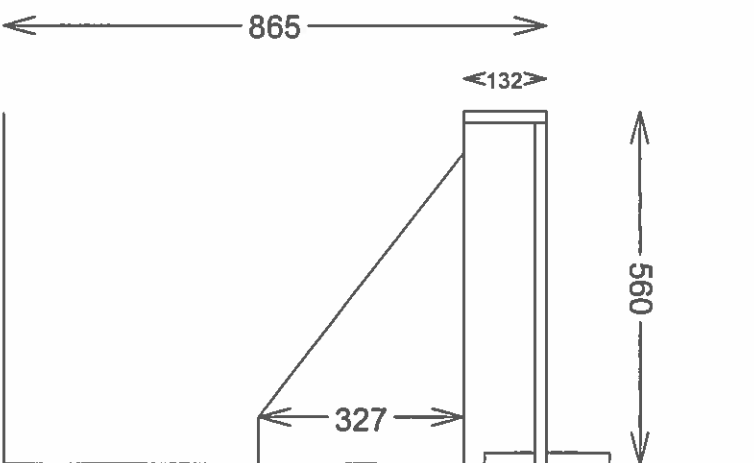

19mm Plywood

Arborite P-277-LM St. Lawrence Bedrock

VANITY