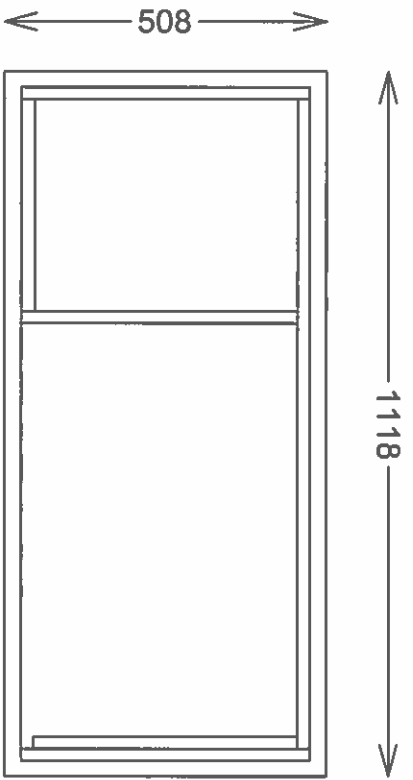

Cabinet Construction: 19mm Roseburg W752 Tierra Linea

Edge Banding: 0.5mm PVC Tierra Linea

CLOSET Type A

Cabinet Construction: 19mm Roseburg W752 Tierra Linea  
 Edge Banding: 0.5mm PVC Tierra Linea

CLOSET TYPE A

Cabinet Construction: 19mm Roseburg W752 Tierra Linea  
 Edge Banding: 0.5mm PVC Tierra Linea

CLOSET Type B

Cabinet Construction: 19mm Roseburg W752 Tierra Linea  
 Edge Banding: 0.5mm PVC Tierra Linea

CLOSET Type B

Cabinet Construction: 19mm Roseburg W752 Tierra Linea  
 Edge Banding: 0.5mm PVC Tierra Linea

CLOSET Type C

Cabinet Construction: 19mm Roseburg W752 Tierra Linea  
 Edge Banding: 0.5mm PVC Tierra Linea

CLOSET Type C