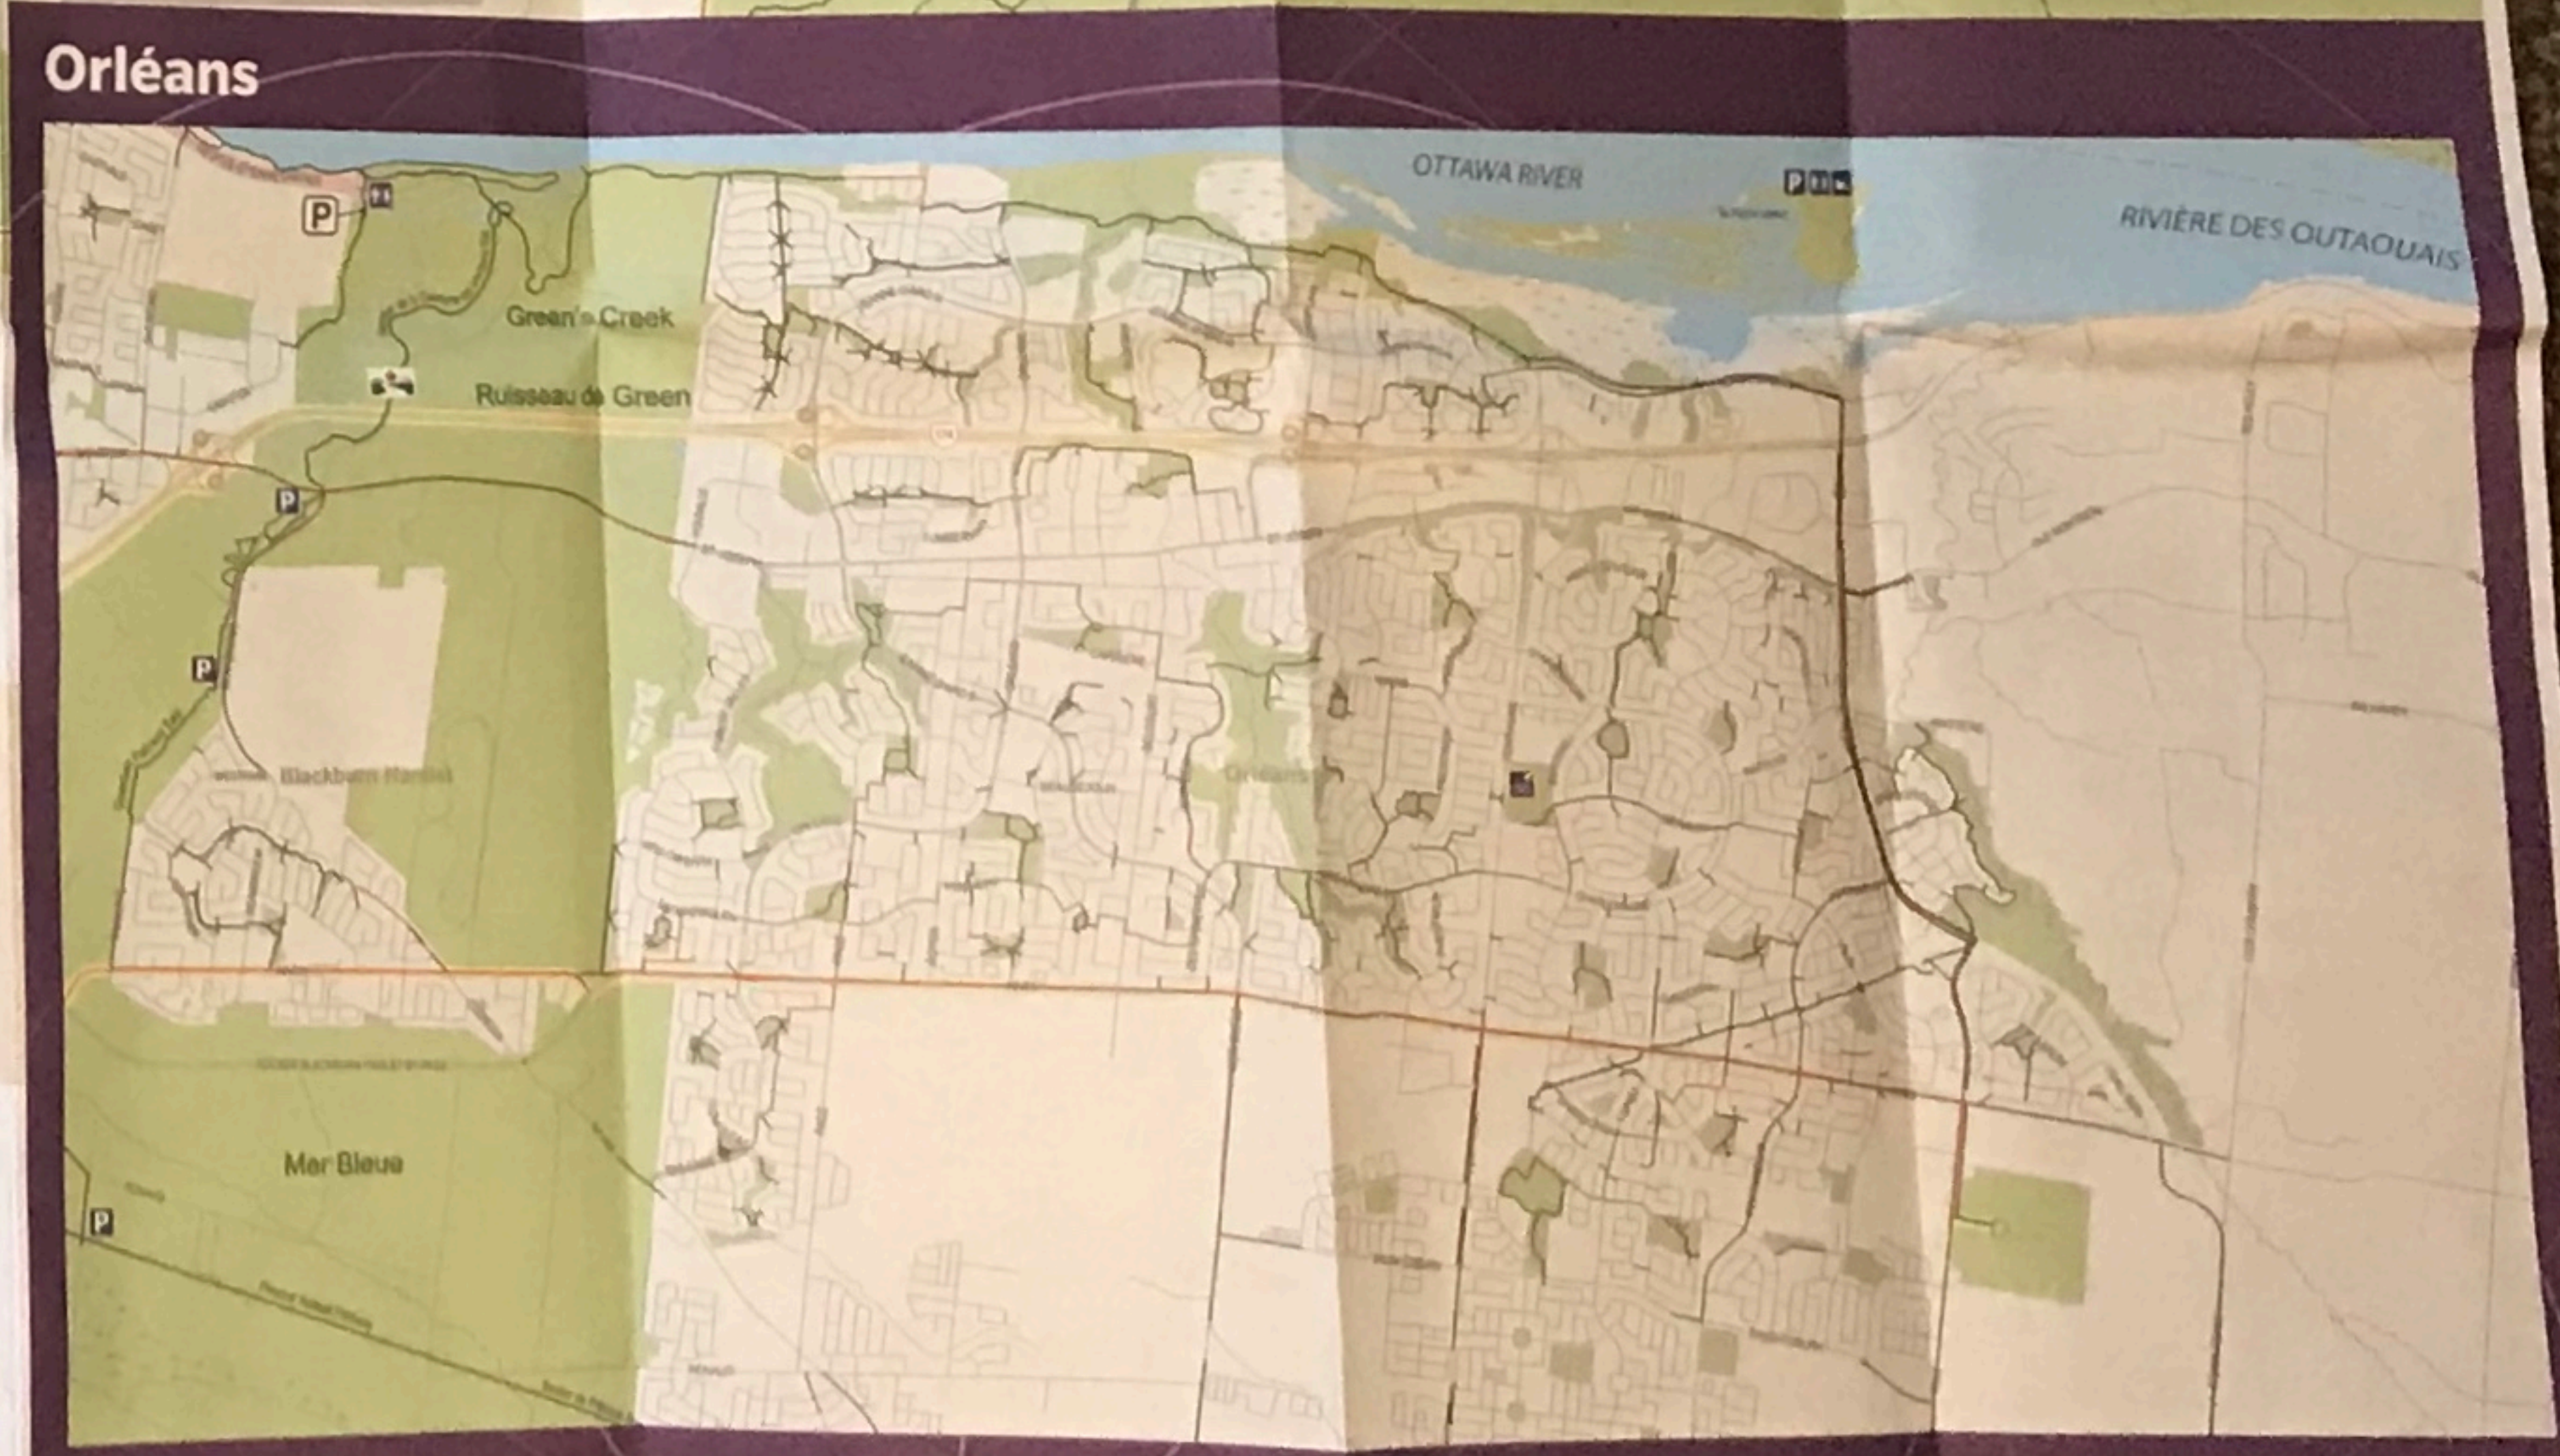

THIS YEAR MARKS THE 150th ANNIVERSARY OF CONFEDERATION.

**NCC | CCN
Capital Pathway
Sentier de la capitale**

Walking, cycling or inline skating — this is your pathway to adventure.

À pied, à vélo ou en patins à roues alignées, c'est votre sentier pour partir à l'aventure.

ncc-ccn.gc.ca/pathway

OUR PATHS CROSS MANY LANDMARKS
Visit the exciting program that celebrates the many landmarks that cross our paths.

NOS SENTIERS SONT D'INTÉRÊT CAPITAL
Découvrez les nombreux points d'intérêt qui traversent nos sentiers.

LÉGENDE / LEGEND

Attractions	Accommodations / Hébergements
Parliament Hill / Colline du Parlement	Hotel Orléans
Confederation Square / Place de la Confédération	Hotel Grand Illusions
Canadian War Museum / Musée canadien de la guerre	Hotel de Ville
... (list continues with various landmarks and accommodations)	... (list continues with various accommodations)

Ottawa
BIKE HERE FOR CANADA'S BIG YEAR!

Confederation Pavilions

GET YOUR PASSPORT, and discover these architectural gems.

ncc-ccn.gc.ca/2017

Citizens for Safe Cycling

A voice for Ottawa's cyclists since 1984.

BikeOttawa.ca

Foster's Sports

Bicycles, Parts & Accessories

105, Rue Bank St. Ottawa

613-236-9611

CYCLING MAP
Ottawa-Gatineau and the Outaouais

CARTE DU RÉSEAU CYCLABLE
Ottawa-Gatineau et l'Outaouais

2017

over 800 KM

MUSEE BYTOWN MUSEUM

OTTAWA BEINGS HERE | OTTAWA COMMENCE 185

VELOPARTAGE BIKE SHARE

JOIN TODAY! Download the SOCIAL BIKECLUB app to get rolling!

• Create an account • Review trips
• Find bikes/stations • Share rides
• Check availability

VELOGO.CA

ARCTIQUE

Canada Goose Arctic Gallery
Galerie de l'Arctique Canada Goose

nature.ca

Ottawa Bicycle Club

Ottawa's largest cycling club
Le plus grand club velo d'Ottawa

www.ottawabicycleclub.ca

RENTABIKE.ca

Ride your style
Le vélo à la mode

613-741-4140