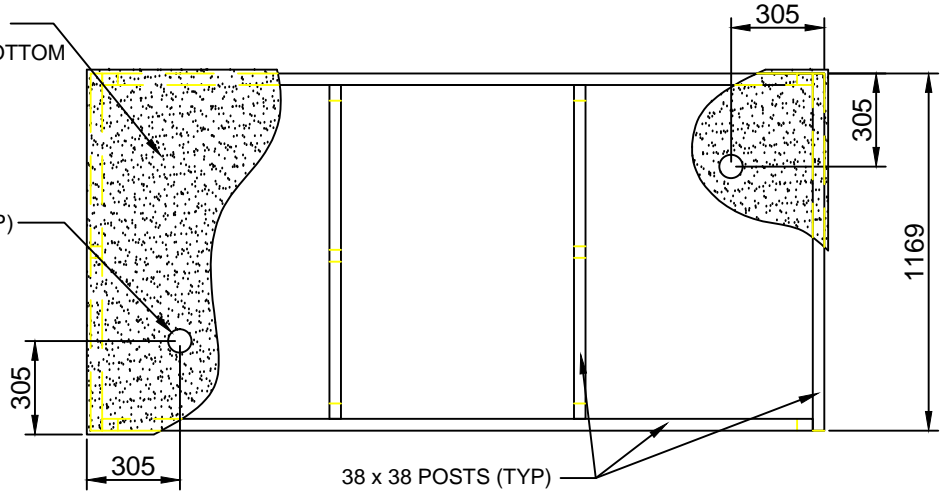

2425 x 1194 x 12.5
PLYWOOD TOP & BOTTOM

Ø76 VENT (TYP)

2425 x 635 x 12.5
PLYWOOD EA. SIDE

38 x 89 EDGE
POSTS (TYP)

38 x 38 MID-POSTS (TYP)

1169 x 635 x 12.5
PLYWOOD EA. END

FISHERIES AND OCEANS CANADA <small>SMALL CRAFT HARBOURS BRANCH</small>		SCALE
		DATE
FIBREGLOSS PONTOON FRAME		DRAWING NUMBER
		REVISION