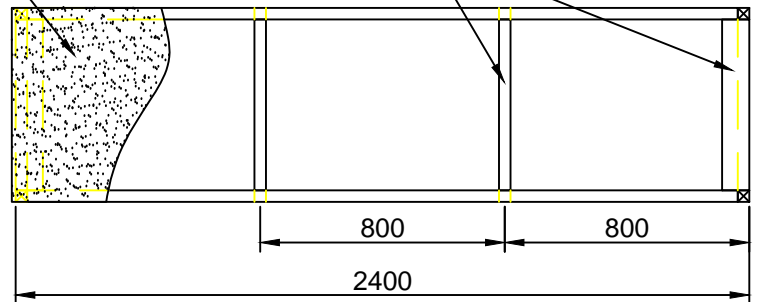

2425 x 1194 x 12.5
PLYWOOD TOP & BOTTOM

Ø76 VENT (TYP)

2425 x 635 x 12.5
PLYWOOD EA. SIDE

38 x 89 EDGE
POSTS (TYP)

38 x 38 MID-POSTS (TYP)

1169 x 635 x 12.5
PLYWOOD EA. END

FISHERIES AND OCEANS CANADA <small>SMALL CRAFT HARBOURS BRANCH</small>		SCALE
		DATE
FIBREGLOSS PONTOON FRAME		DRAWING NUMBER
		REVISION