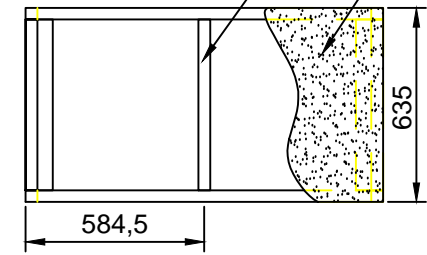

2425 x 1194 x 12.5
PLYWOOD TOP & BOTTOM

Ø76 VENT (TYP)

2425 x 635 x 12.5
PLYWOOD EA. SIDE

38 x 89 EDGE
POSTS (TYP)

38 x 38 MID-POSTS (TYP)

1169 x 635 x 12.5
PLYWOOD EA. END

FISHERIES AND OCEANS CANADA <small>SMALL CRAFT HARBOURS BRANCH</small>		SCALE
		DATE
FIBREGLOSS PONTOON FRAME		DRAWING NUMBER
		REVISION