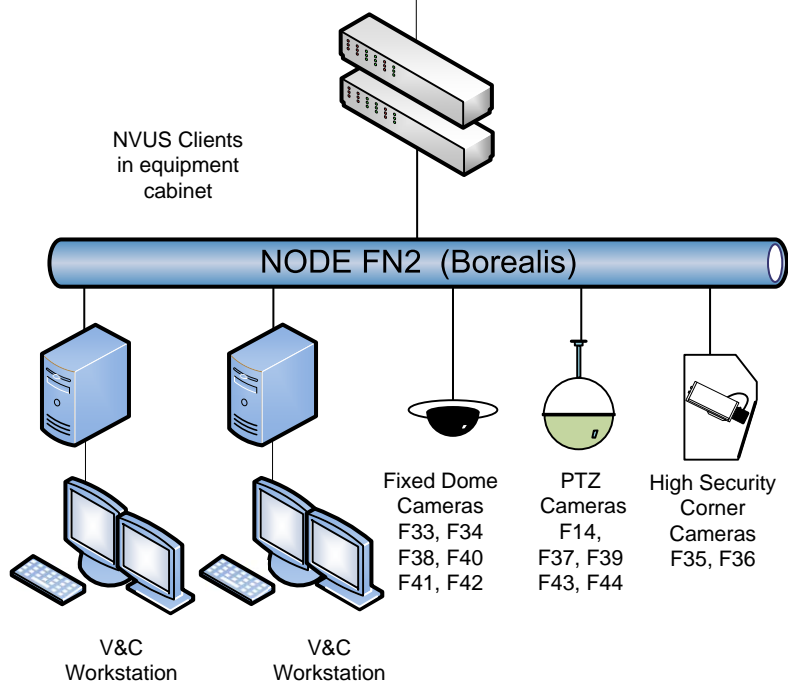

Beaver Creek - Digital CCTV Upgrade Fibre Optic Cable & Node Logical Layout

FBA-103
NODE 1
 Main CCTV Archive

FBA-114
NODE FN1

Node #3
CEDAR

Node #4
DRIFTWOOD

FBA-103
NODE 1
Main CCTV
Archive

BC55-105
NODE BN1

Legend

Node Number, Location

Network switch

Media Converter

Genetec Directory Server

Genetec Archiver

Video Storage Array

Type 1 & 2 – NVUS Client

Type 3 – NVUS Client

Type 4 – NVUS Client

Type 1 Monitor – Control Post Monitor 22” LED

Type 2 Monitor – Control Post Monitor 27” LED

Type 3 Monitor – Control Post Monitor 32” LED

PTZ Dome Camera

Multi-Sensor Dome Camera

High Security Corner Mount Camera

Fixed Dome Camera

Outdoor Fixed Box Camera