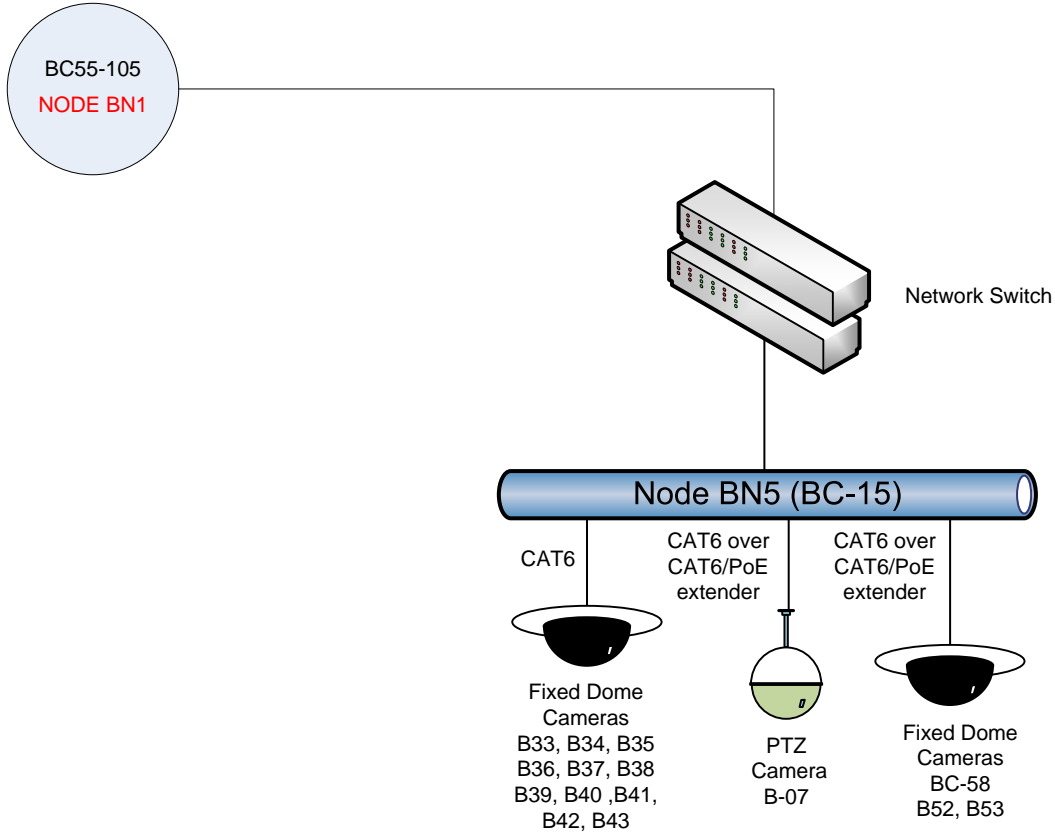

Beaver Creek - Digital CCTV Upgrade Fibre Optic Cable & Node Logical Layout

FBA-103
NODE 1
 Main CCTV Archive

FBA-114
NODE FN1

Node #3
CEDAR

Node #4
DRIFTWOOD

FBA-103
NODE 1
Main CCTV
Archive

BC55-105
NODE BN1

Legend

Node Number, Location

Network switch

Media Converter

Genetec Directory Server

Genetec Archiver

Video Storage Array

Type 1 & 2 – NVUS Client

Type 3 – NVUS Client

Type 4 – NVUS Client

Type 1 Monitor – Control Post Monitor 22” LED

Type 2 Monitor – Control Post Monitor 27” LED

Type 3 Monitor – Control Post Monitor 32” LED

PTZ Dome Camera

Multi-Sensor Dome Camera

High Security Corner Mount Camera

Fixed Dome Camera

Outdoor Fixed Box Camera