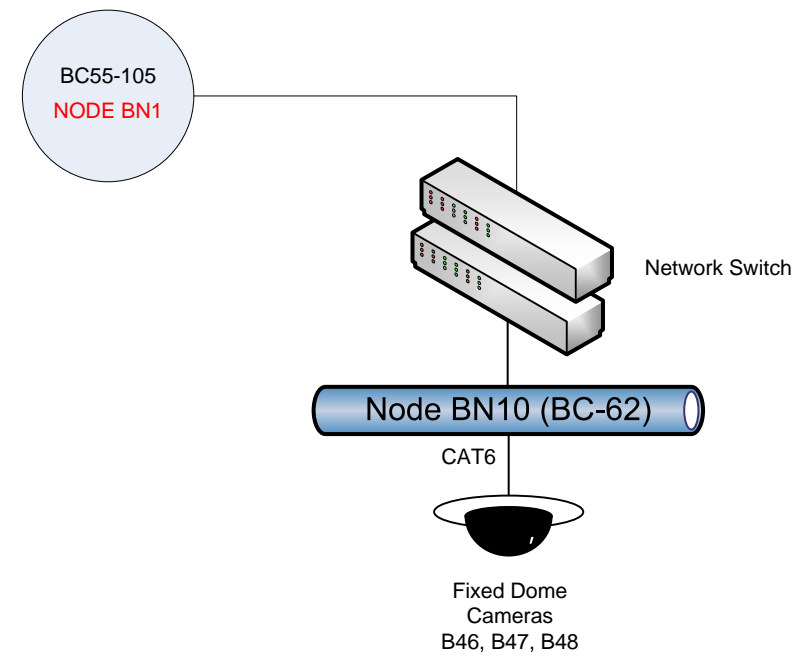

Beaver Creek - Digital CCTV Upgrade Fibre Optic Cable & Node Logical Layout

FBA-103
NODE 1
 Main CCTV Archive

FBA-114
NODE FN1

Node #3
CEDAR

Node #4
DRIFTWOOD

FBA-103
NODE 1
Main CCTV
Archive

BC55-105
NODE BN1

Legend

Node Number, Location

Network switch

Media Converter

Genetec Directory Server

Genetec Archiver

Video Storage Array

Type 1 & 2 – NVUS Client

Type 3 – NVUS Client

Type 4 – NVUS Client

Type 1 Monitor – Control Post Monitor 22” LED

Type 2 Monitor – Control Post Monitor 27” LED

Type 3 Monitor – Control Post Monitor 32” LED

PTZ Dome Camera

Multi-Sensor Dome Camera

High Security Corner Mount Camera

Fixed Dome Camera

Outdoor Fixed Box Camera