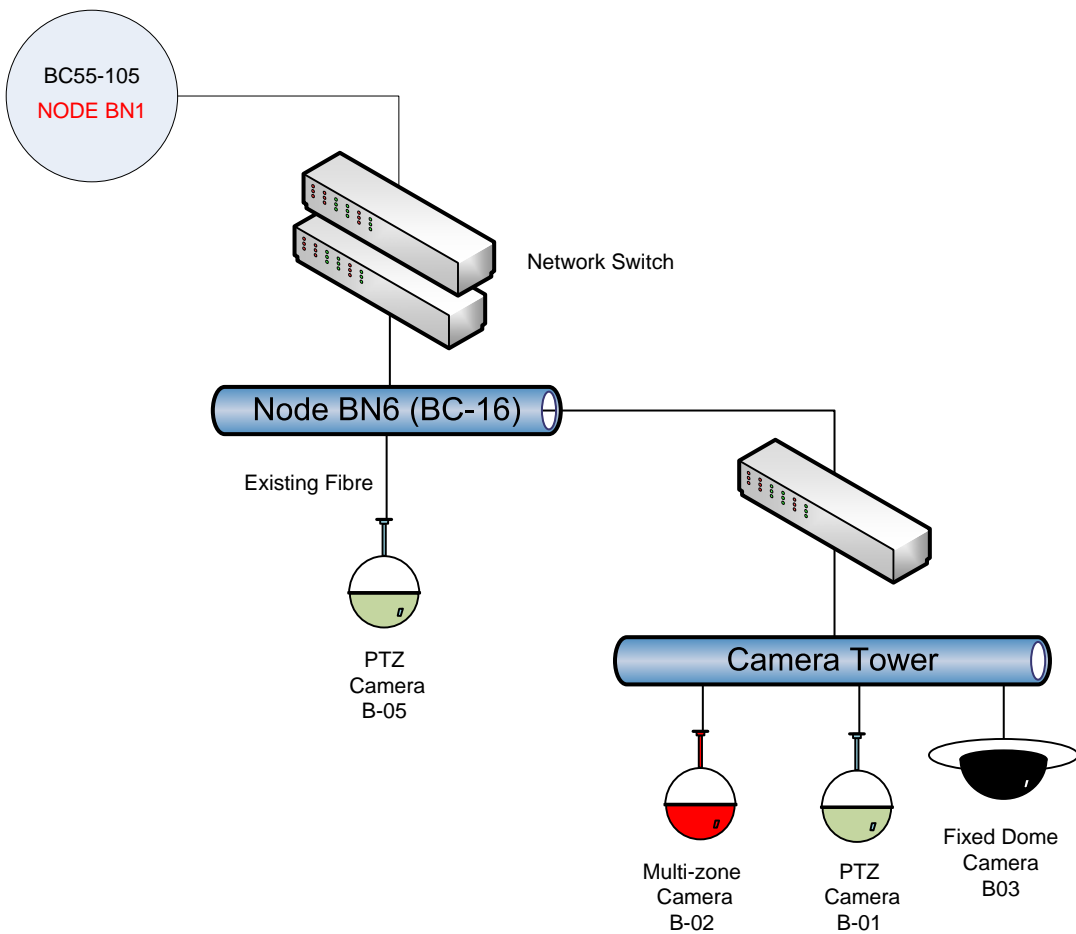

Beaver Creek - Digital CCTV Upgrade Fibre Optic Cable & Node Logical Layout

FBA-103
NODE 1
 Main CCTV Archive

FBA-114
NODE FN1

Node #3
CEDAR

Node #4
DRIFTWOOD

FBA-103
NODE 1
Main CCTV
Archive

BC55-105
NODE BN1

Legend

Node Number, Location

Network switch

Media Converter

Genetec Directory Server

Genetec Archiver

Video Storage Array

Type 1 & 2 – NVUS Client

Type 3 – NVUS Client

Type 4 – NVUS Client

Type 1 Monitor – Control Post Monitor 22” LED

Type 2 Monitor – Control Post Monitor 27” LED

Type 3 Monitor – Control Post Monitor 32” LED

PTZ Dome Camera

Multi-Sensor Dome Camera

High Security Corner Mount Camera

Fixed Dome Camera

Outdoor Fixed Box Camera