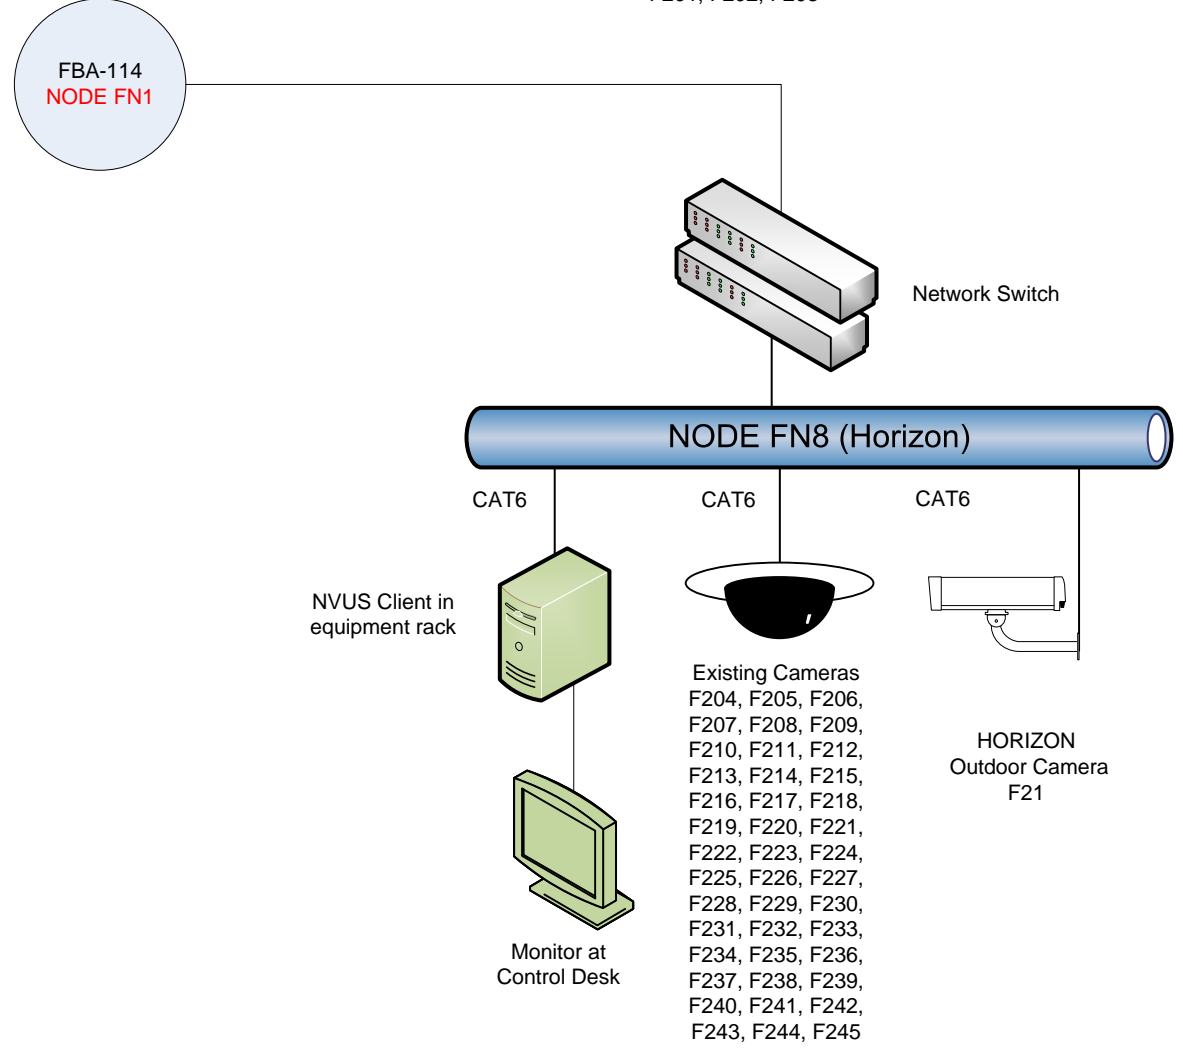

Beaver Creek - Digital CCTV Upgrade Fibre Optic Cable & Node Logical Layout

FBA-103
NODE 1
 Main CCTV Archive

FBA-114
NODE FN1

Node #3
CEDAR

Node #4
DRIFTWOOD

FBA-103
NODE 1
Main CCTV
Archive

BC55-105
NODE BN1

Legend

Node Number, Location

Network switch

Media Converter

Genetec Directory Server

Genetec Archiver

Video Storage Array

Type 1 & 2 – NVUS Client

Type 3 – NVUS Client

Type 4 – NVUS Client

Type 1 Monitor – Control Post Monitor 22” LED

Type 2 Monitor – Control Post Monitor 27” LED

Type 3 Monitor – Control Post Monitor 32” LED

PTZ Dome Camera

Multi-Sensor Dome Camera

High Security Corner Mount Camera

Fixed Dome Camera

Outdoor Fixed Box Camera