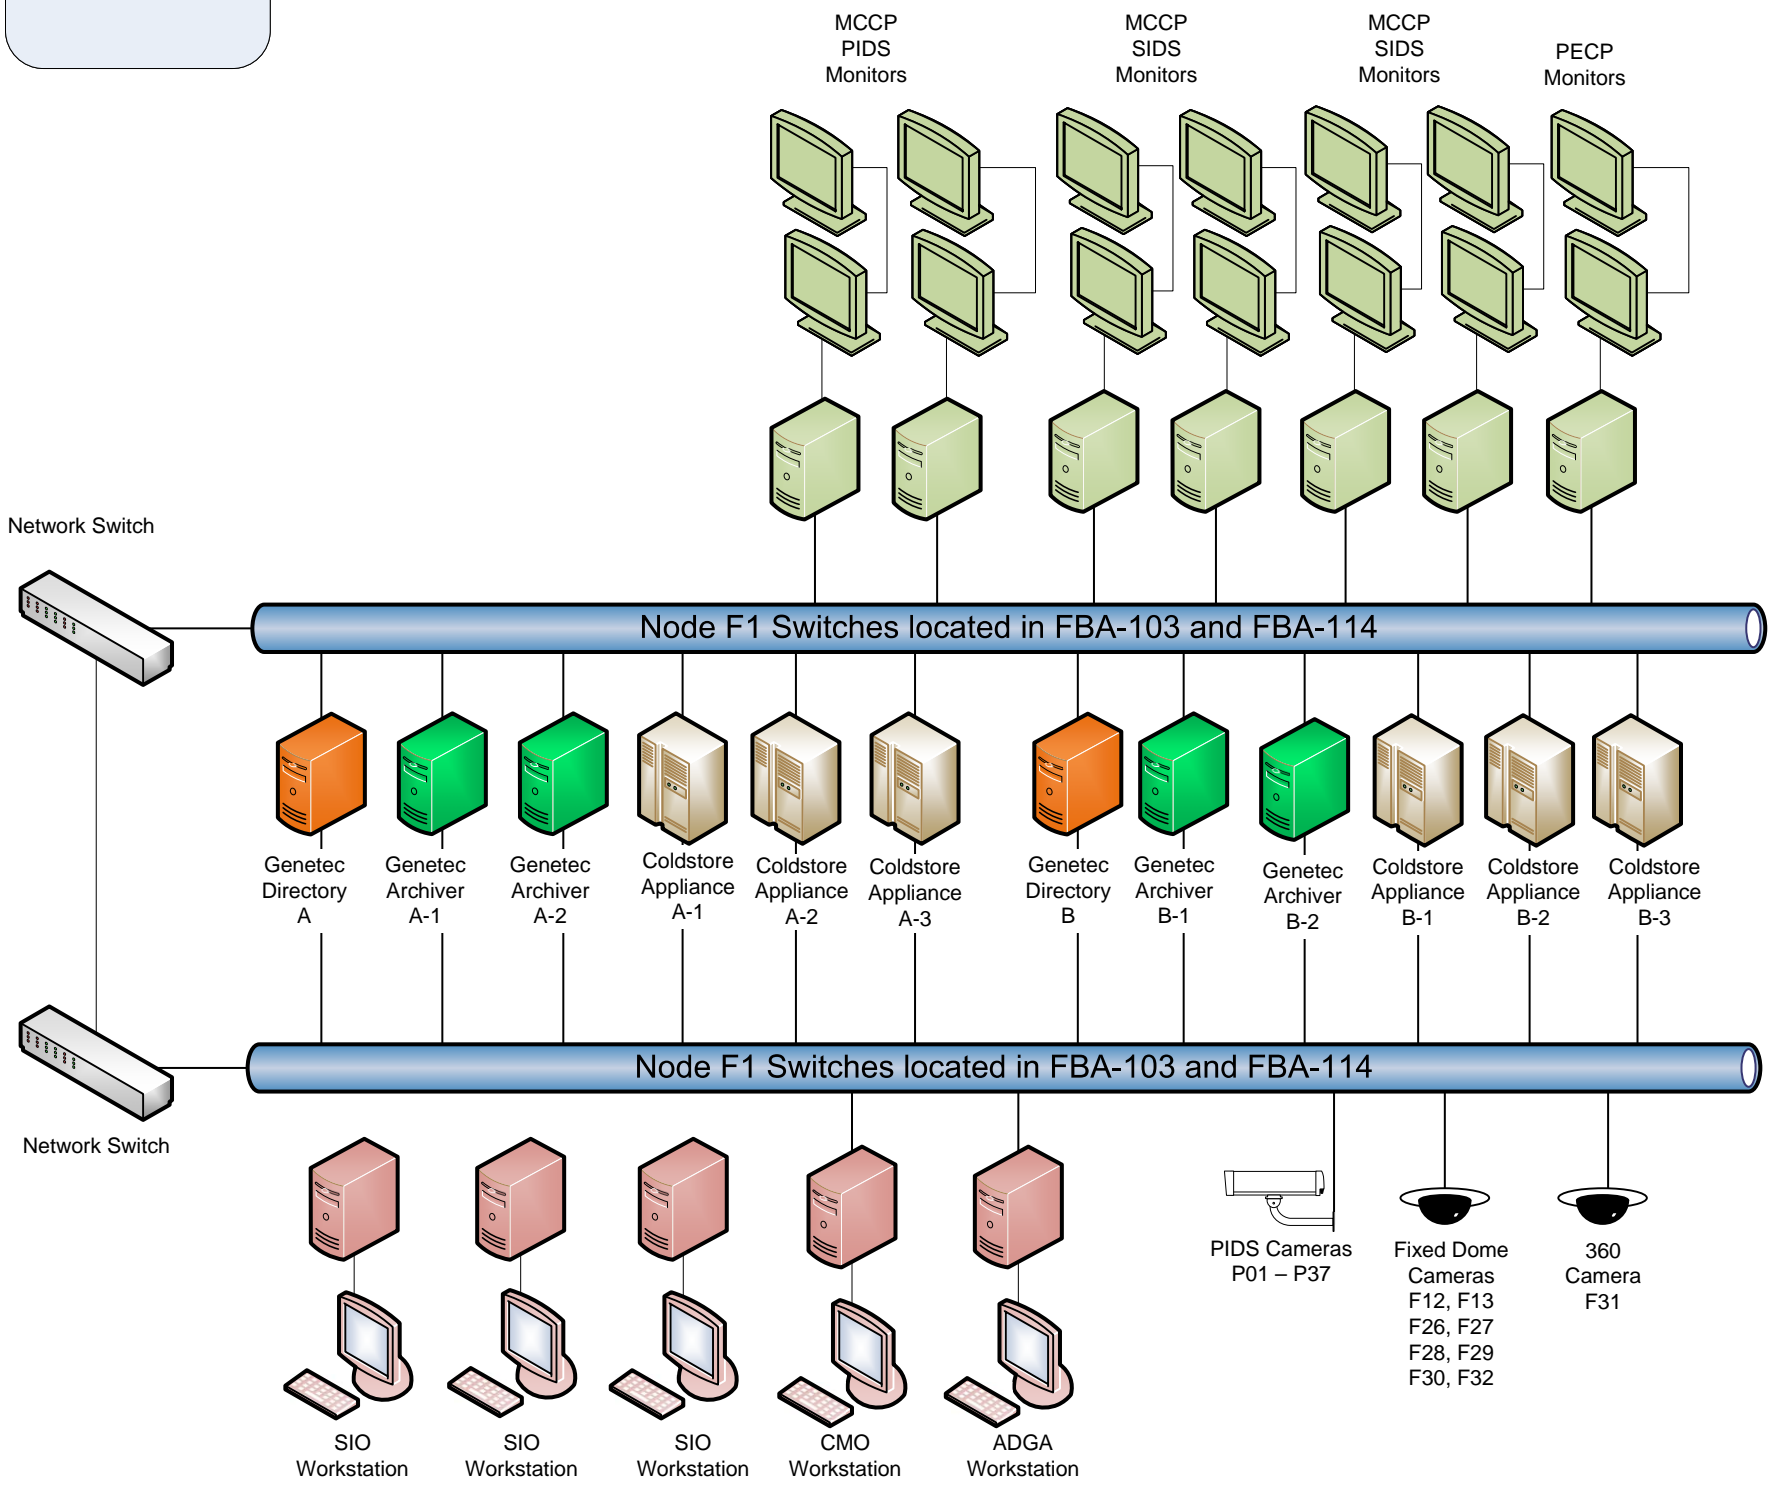

Beaver Creek - Digital CCTV Upgrade Fibre Optic Cable & Node Logical Layout

FBA-103
NODE 1
 Main CCTV Archive

FBA-114
NODE FN1

Node #3
CEDAR

Node #4
DRIFTWOOD

FBA-103
NODE 1
Main CCTV
Archive

BC55-105
NODE BN1

Legend

Node Number, Location

Network switch

Media Converter

Genetec Directory Server

Genetec Archiver

Video Storage Array

Type 1 & 2 – NVUS Client

Type 3 – NVUS Client

Type 4 – NVUS Client

Type 1 Monitor – Control Post Monitor 22” LED

Type 2 Monitor – Control Post Monitor 27” LED

Type 3 Monitor – Control Post Monitor 32” LED

PTZ Dome Camera

Multi-Sensor Dome Camera

High Security Corner Mount Camera

Fixed Dome Camera

Outdoor Fixed Box Camera