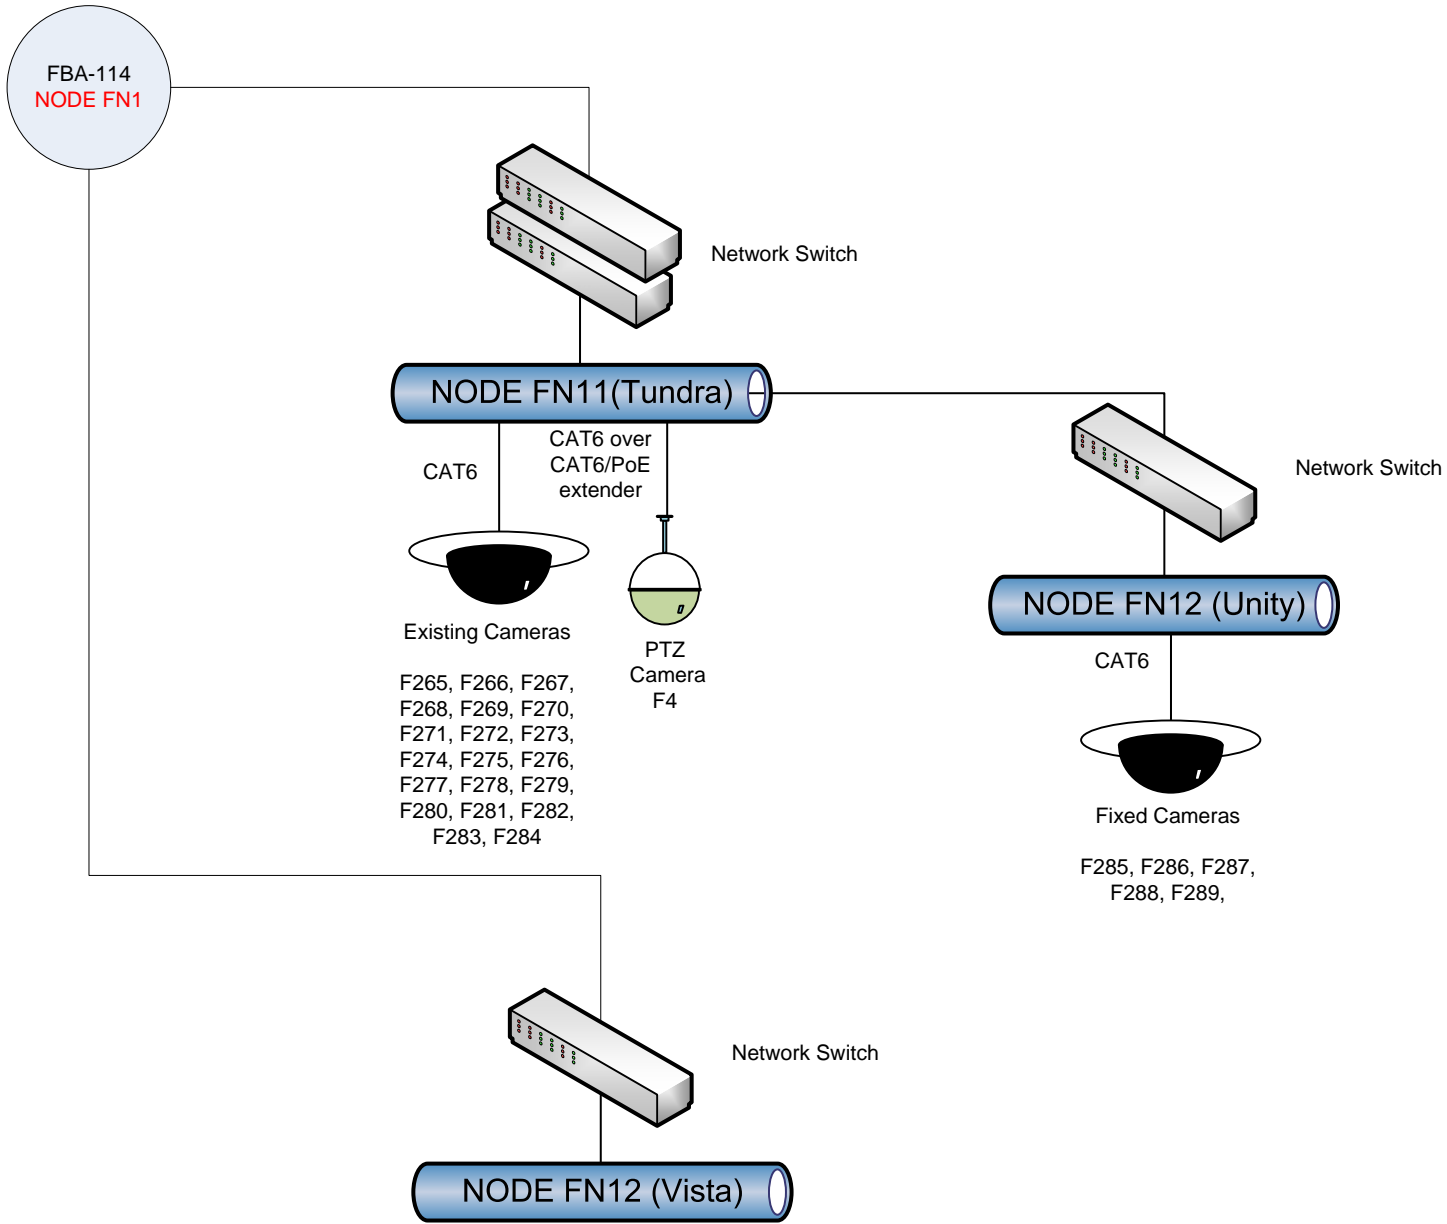

Beaver Creek - Digital CCTV Upgrade Fibre Optic Cable & Node Logical Layout

FBA-103
NODE 1
 Main CCTV Archive

FBA-114
NODE FN1

Node #3
CEDAR

Node #4
DRIFTWOOD

FBA-103
NODE 1
Main CCTV
Archive

BC55-105
NODE BN1

Legend

Node Number, Location

Network switch

Media Converter

Genetec Directory Server

Genetec Archiver

Video Storage Array

Type 1 & 2 – NVUS Client

Type 3 – NVUS Client

Type 4 – NVUS Client

Type 1 Monitor – Control Post Monitor 22” LED

Type 2 Monitor – Control Post Monitor 27” LED

Type 3 Monitor – Control Post Monitor 32” LED

PTZ Dome Camera

Multi-Sensor Dome Camera

High Security Corner Mount Camera

Fixed Dome Camera

Outdoor Fixed Box Camera