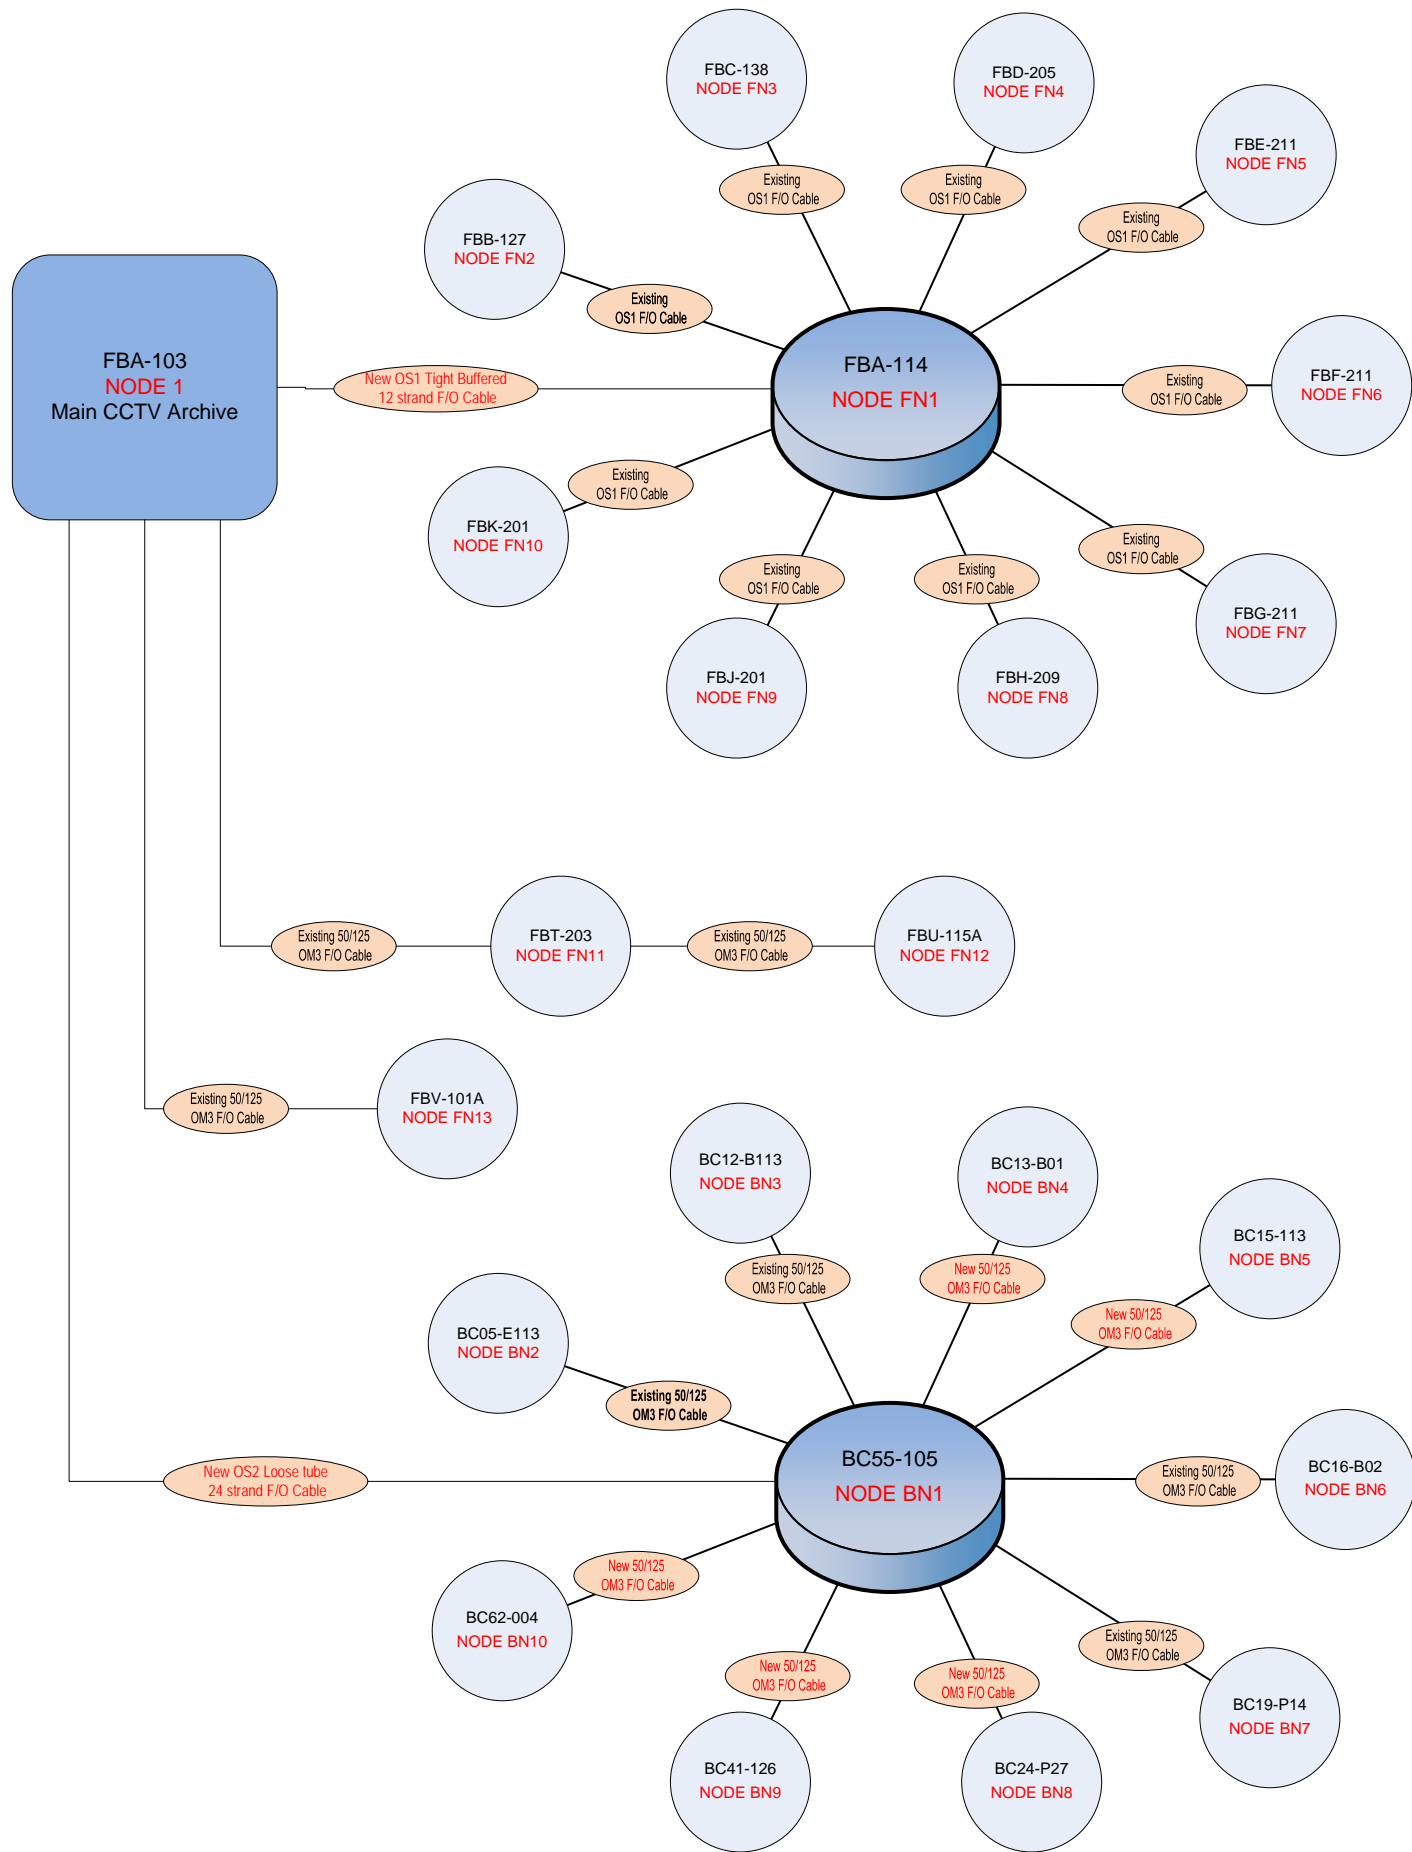

Beaver Creek - Digital CCTV Upgrade Fibre Optic Cable & Node Logical Layout

FBA-103
NODE 1
 Main CCTV Archive

FBA-114
NODE FN1

Node #3
CEDAR

Node #4
DRIFTWOOD

FBA-103
NODE 1
Main CCTV
Archive

BC55-105
NODE BN1

Legend

Node Number, Location

Network switch

Media Converter

Genetec Directory Server

Genetec Archiver

Video Storage Array

Type 1 & 2 – NVUS Client

Type 3 – NVUS Client

Type 4 – NVUS Client

Type 1 Monitor – Control Post Monitor 22” LED

Type 2 Monitor – Control Post Monitor 27” LED

Type 3 Monitor – Control Post Monitor 32” LED

PTZ Dome Camera

Multi-Sensor Dome Camera

High Security Corner Mount Camera

Fixed Dome Camera

Outdoor Fixed Box Camera