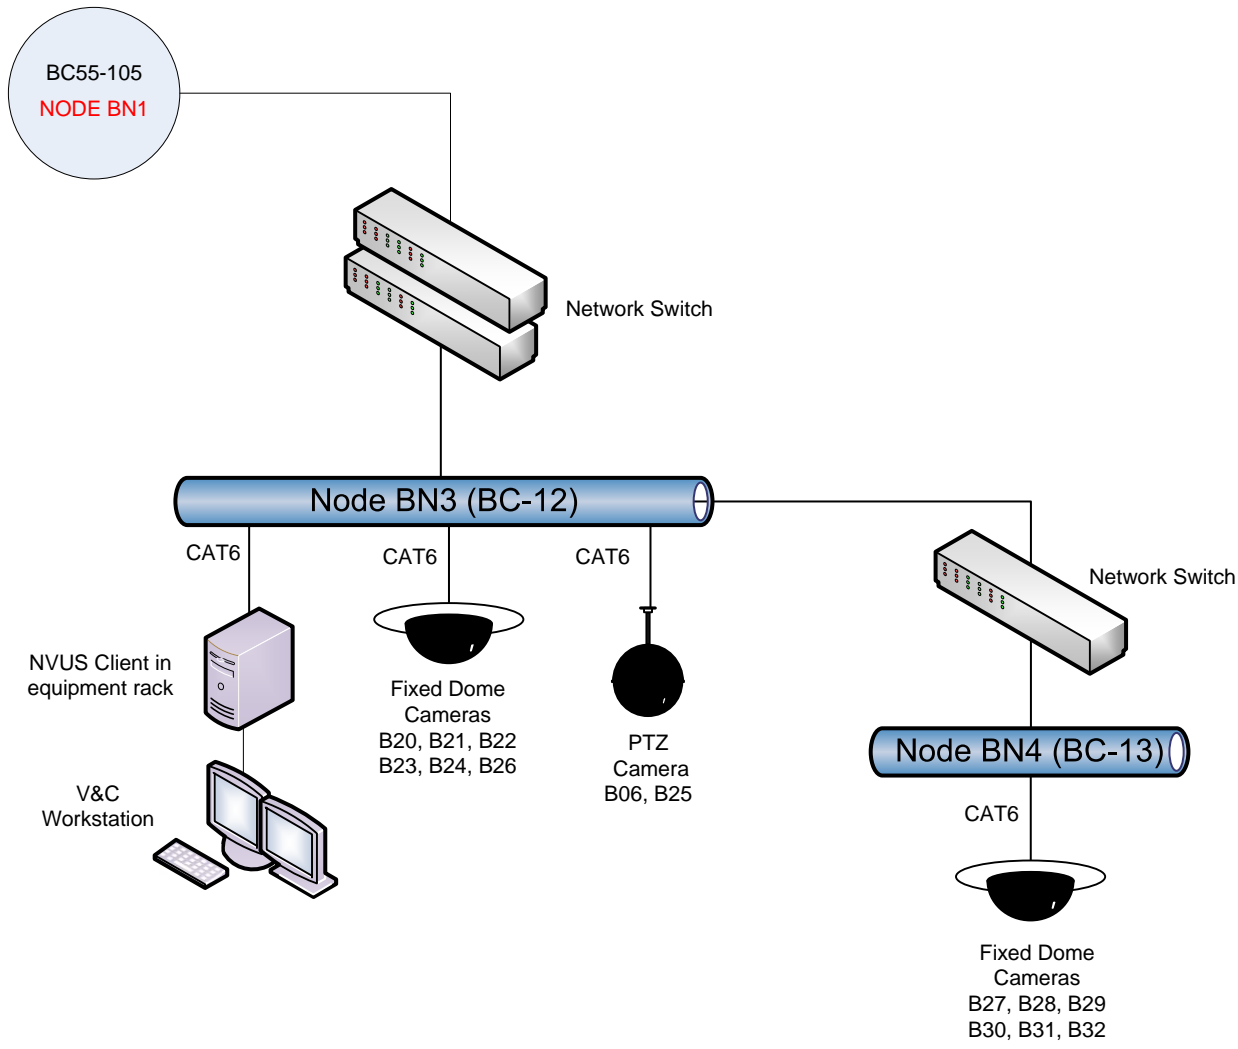

Beaver Creek - Digital CCTV Upgrade Fibre Optic Cable & Node Logical Layout

FBA-103
NODE 1
 Main CCTV Archive

FBA-114
NODE FN1

Node #3
CEDAR

Node #4
DRIFTWOOD

FBA-103
NODE 1
Main CCTV
Archive

BC55-105
NODE BN1

Legend

Node Number, Location

Network switch

Media Converter

Genetec Directory Server

Genetec Archiver

Video Storage Array

Type 1 & 2 – NVUS Client

Type 3 – NVUS Client

Type 4 – NVUS Client

Type 1 Monitor – Control Post Monitor 22” LED

Type 2 Monitor – Control Post Monitor 27” LED

Type 3 Monitor – Control Post Monitor 32” LED

PTZ Dome Camera

Multi-Sensor Dome Camera

High Security Corner Mount Camera

Fixed Dome Camera

Outdoor Fixed Box Camera