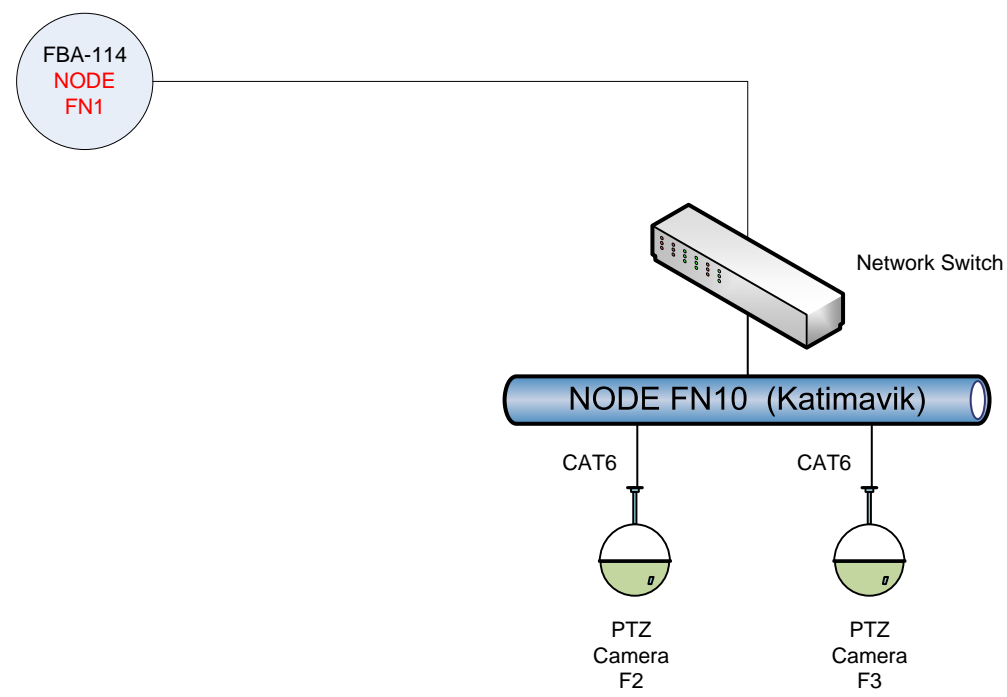

Beaver Creek - Digital CCTV Upgrade Fibre Optic Cable & Node Logical Layout

FBA-103
NODE 1
 Main CCTV Archive

FBA-114
NODE FN1

Node #3
CEDAR

Node #4
DRIFTWOOD

FBA-103
NODE 1
Main CCTV
Archive

BC55-105
NODE BN1

Legend

Node Number, Location

Network switch

Media Converter

Genetec Directory Server

Genetec Archiver

Video Storage Array

Type 1 & 2 – NVUS Client

Type 3 – NVUS Client

Type 4 – NVUS Client

Type 1 Monitor – Control Post Monitor 22” LED

Type 2 Monitor – Control Post Monitor 27” LED

Type 3 Monitor – Control Post Monitor 32” LED

PTZ Dome Camera

Multi-Sensor Dome Camera

High Security Corner Mount Camera

Fixed Dome Camera

Outdoor Fixed Box Camera