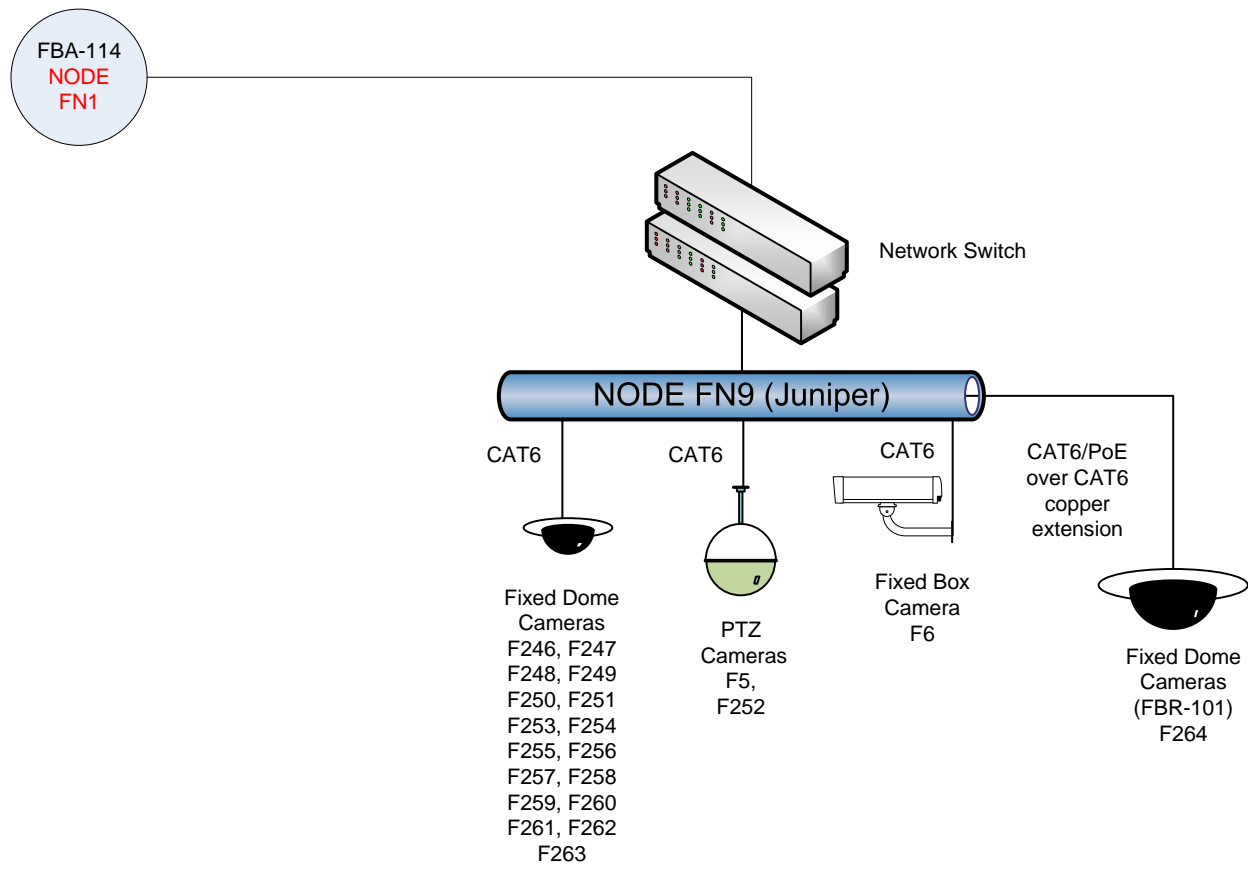

Beaver Creek - Digital CCTV Upgrade Fibre Optic Cable & Node Logical Layout

FBA-103
NODE 1
 Main CCTV Archive

FBA-114
NODE FN1

Node #3
CEDAR

Node #4
DRIFTWOOD

FBA-103
NODE 1
Main CCTV
Archive

BC55-105
NODE BN1

Legend

Node Number, Location

Network switch

Media Converter

Genetec Directory Server

Genetec Archiver

Video Storage Array

Type 1 & 2 – NVUS Client

Type 3 – NVUS Client

Type 4 – NVUS Client

Type 1 Monitor – Control Post Monitor 22” LED

Type 2 Monitor – Control Post Monitor 27” LED

Type 3 Monitor – Control Post Monitor 32” LED

PTZ Dome Camera

Multi-Sensor Dome Camera

High Security Corner Mount Camera

Fixed Dome Camera

Outdoor Fixed Box Camera