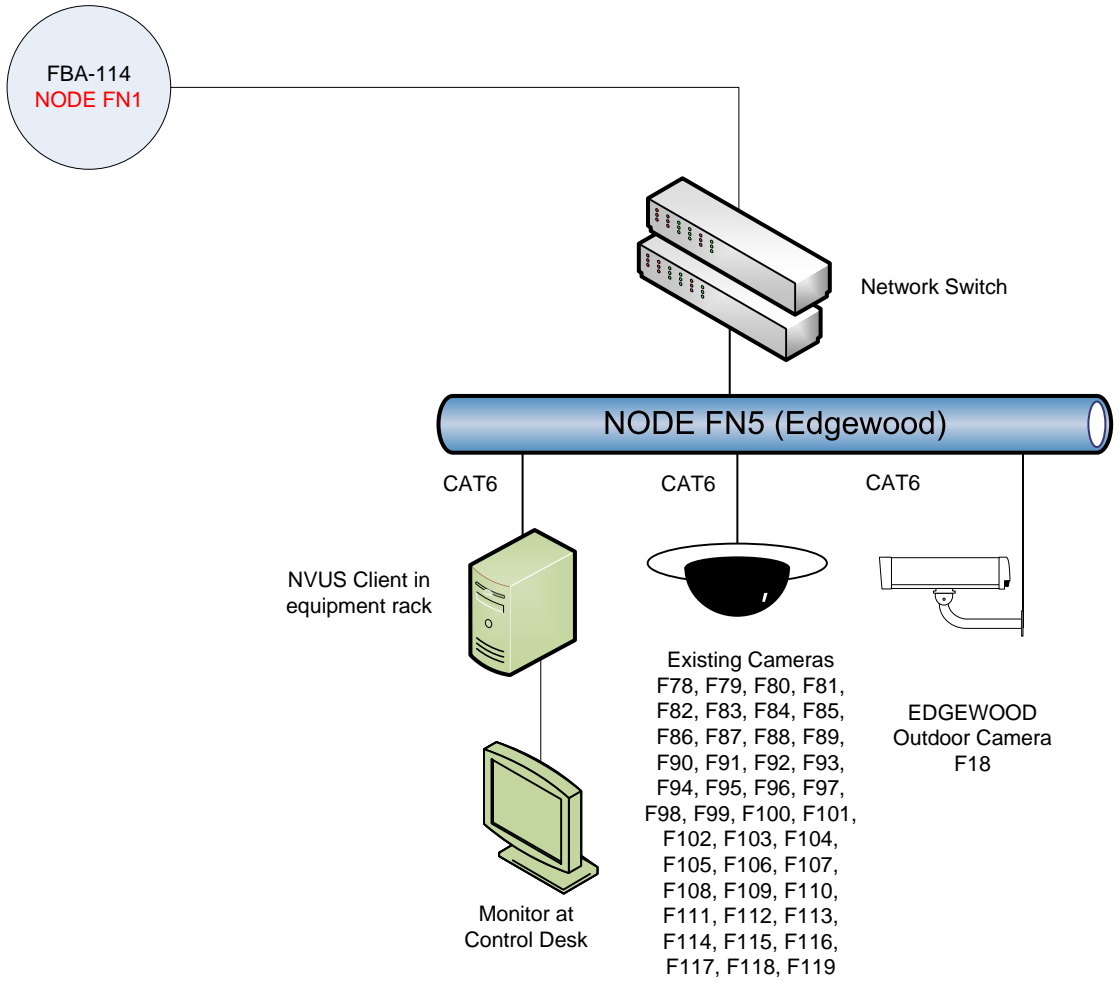

Beaver Creek - Digital CCTV Upgrade Fibre Optic Cable & Node Logical Layout

FBA-103
NODE 1
 Main CCTV Archive

FBA-114
NODE FN1

Node #3
CEDAR

Node #4
DRIFTWOOD

FBA-103
NODE 1
Main CCTV
Archive

BC55-105
NODE BN1

Legend

Node Number, Location

Network switch

Media Converter

Genetec Directory Server

Genetec Archiver

Video Storage Array

Type 1 & 2 – NVUS Client

Type 3 – NVUS Client

Type 4 – NVUS Client

Type 1 Monitor – Control Post Monitor 22” LED

Type 2 Monitor – Control Post Monitor 27” LED

Type 3 Monitor – Control Post Monitor 32” LED

PTZ Dome Camera

Multi-Sensor Dome Camera

High Security Corner Mount Camera

Fixed Dome Camera

Outdoor Fixed Box Camera