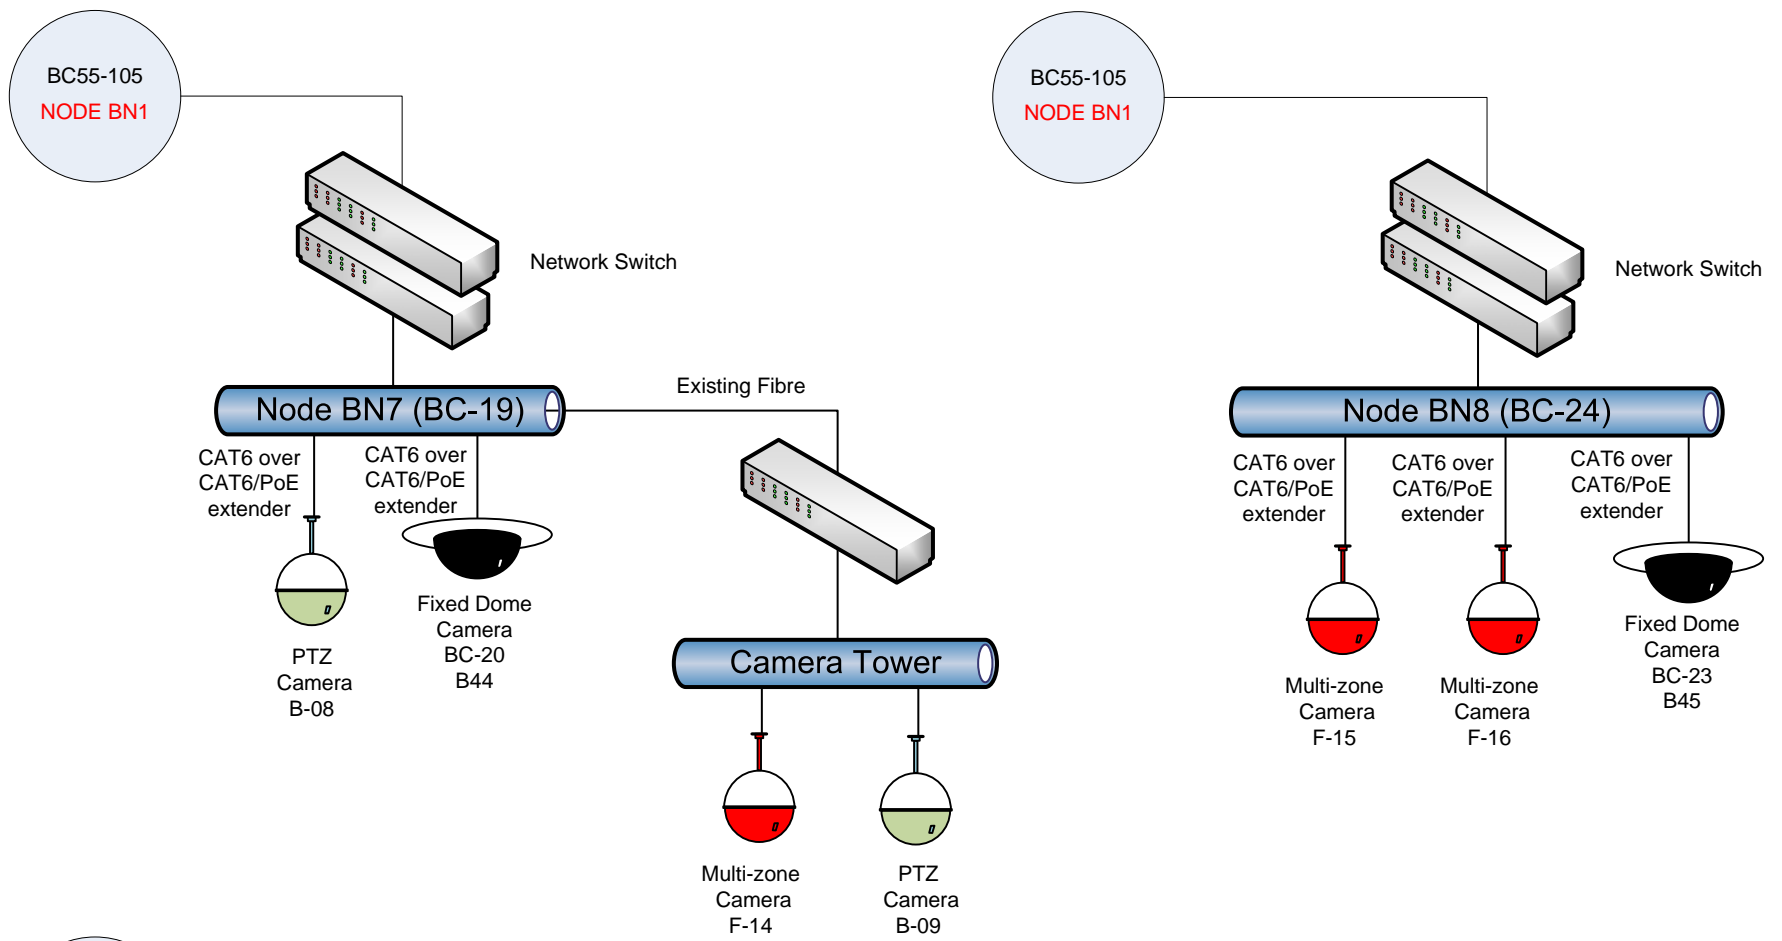

Beaver Creek - Digital CCTV Upgrade Fibre Optic Cable & Node Logical Layout

FBA-103
NODE 1
 Main CCTV Archive

FBA-114
NODE FN1

Node #3
CEDAR

Node #4
DRIFTWOOD

FBA-103
NODE 1
Main CCTV
Archive

BC55-105
NODE BN1

Legend

Node Number, Location

Network switch

Media Converter

Genetec Directory Server

Genetec Archiver

Video Storage Array

Type 1 & 2 – NVUS Client

Type 3 – NVUS Client

Type 4 – NVUS Client

Type 1 Monitor – Control Post Monitor 22” LED

Type 2 Monitor – Control Post Monitor 27” LED

Type 3 Monitor – Control Post Monitor 32” LED

PTZ Dome Camera

Multi-Sensor Dome Camera

High Security Corner Mount Camera

Fixed Dome Camera

Outdoor Fixed Box Camera