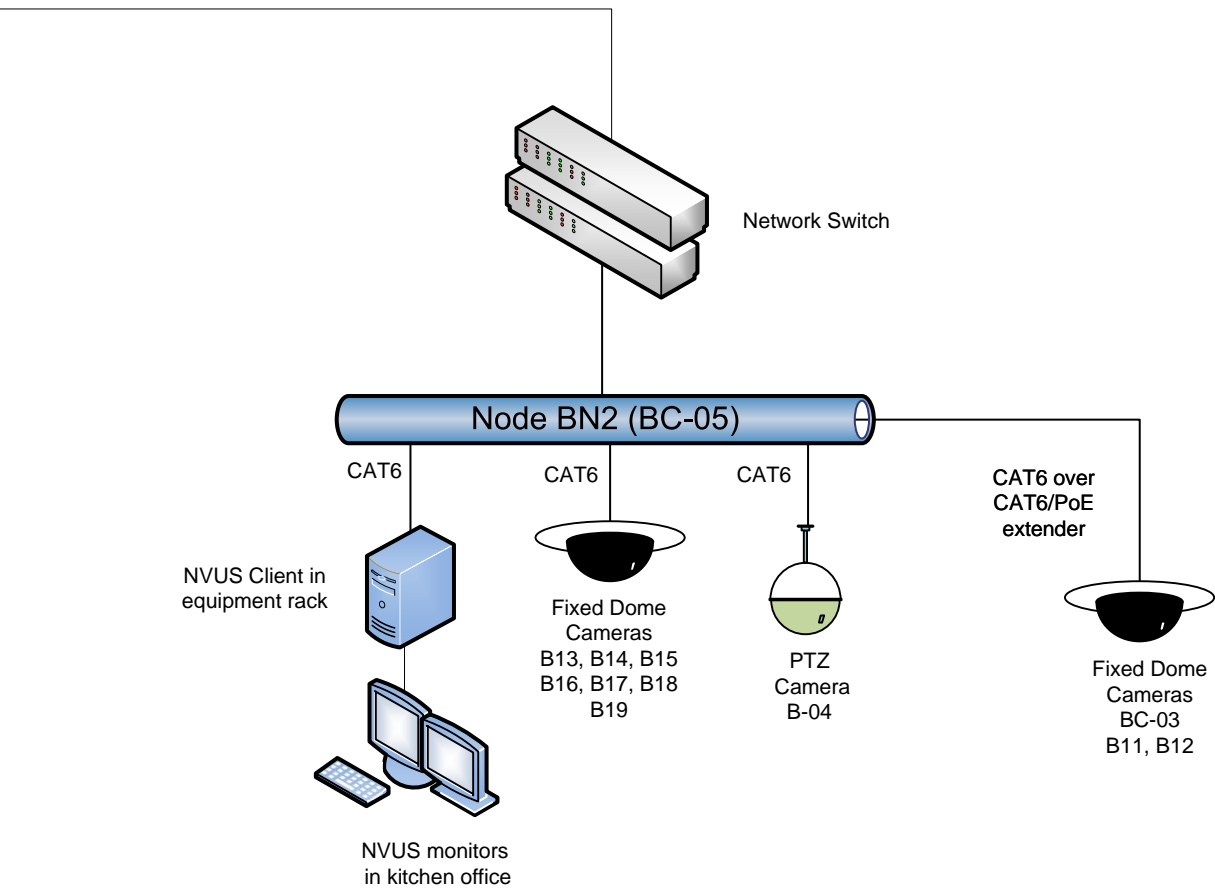

Beaver Creek - Digital CCTV Upgrade Fibre Optic Cable & Node Logical Layout

FBA-103
NODE 1
 Main CCTV Archive

FBA-114
NODE FN1

Node #3
CEDAR

Node #4
DRIFTWOOD

FBA-103
NODE 1
Main CCTV
Archive

BC55-105
NODE BN1

Legend

Node Number, Location

Network switch

Media Converter

Genetec Directory Server

Genetec Archiver

Video Storage Array

Type 1 & 2 – NVUS Client

Type 3 – NVUS Client

Type 4 – NVUS Client

Type 1 Monitor – Control Post Monitor 22” LED

Type 2 Monitor – Control Post Monitor 27” LED

Type 3 Monitor – Control Post Monitor 32” LED

PTZ Dome Camera

Multi-Sensor Dome Camera

High Security Corner Mount Camera

Fixed Dome Camera

Outdoor Fixed Box Camera