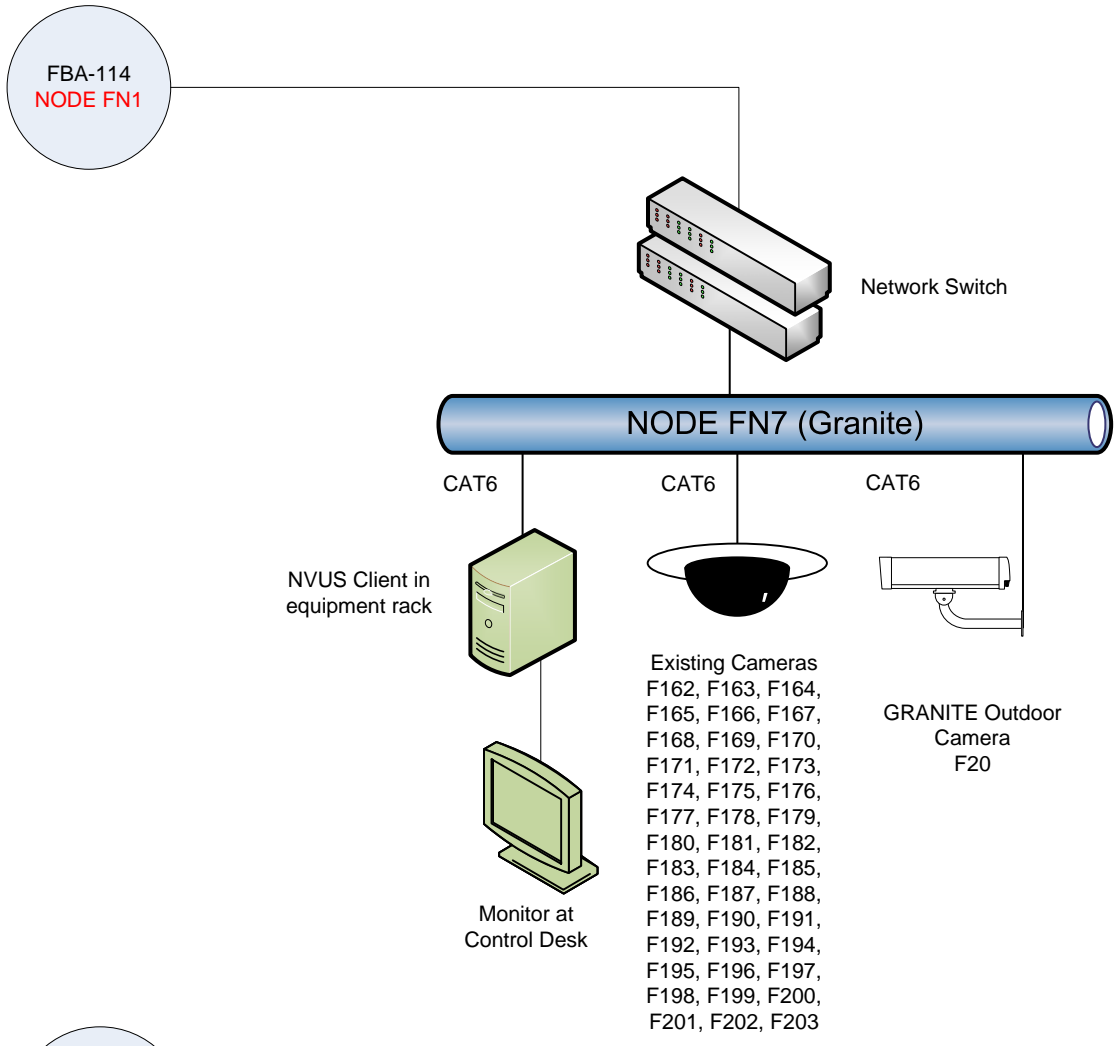

Beaver Creek - Digital CCTV Upgrade Fibre Optic Cable & Node Logical Layout

FBA-103
NODE 1
 Main CCTV Archive

FBA-114
NODE FN1

Node #3
CEDAR

Node #4
DRIFTWOOD

FBA-103
NODE 1
Main CCTV
Archive

BC55-105
NODE BN1

Legend

Node Number, Location

Network switch

Media Converter

Genetec Directory Server

Genetec Archiver

Video Storage Array

Type 1 & 2 – NVUS Client

Type 3 – NVUS Client

Type 4 – NVUS Client

Type 1 Monitor – Control Post Monitor 22” LED

Type 2 Monitor – Control Post Monitor 27” LED

Type 3 Monitor – Control Post Monitor 32” LED

PTZ Dome Camera

Multi-Sensor Dome Camera

High Security Corner Mount Camera

Fixed Dome Camera

Outdoor Fixed Box Camera