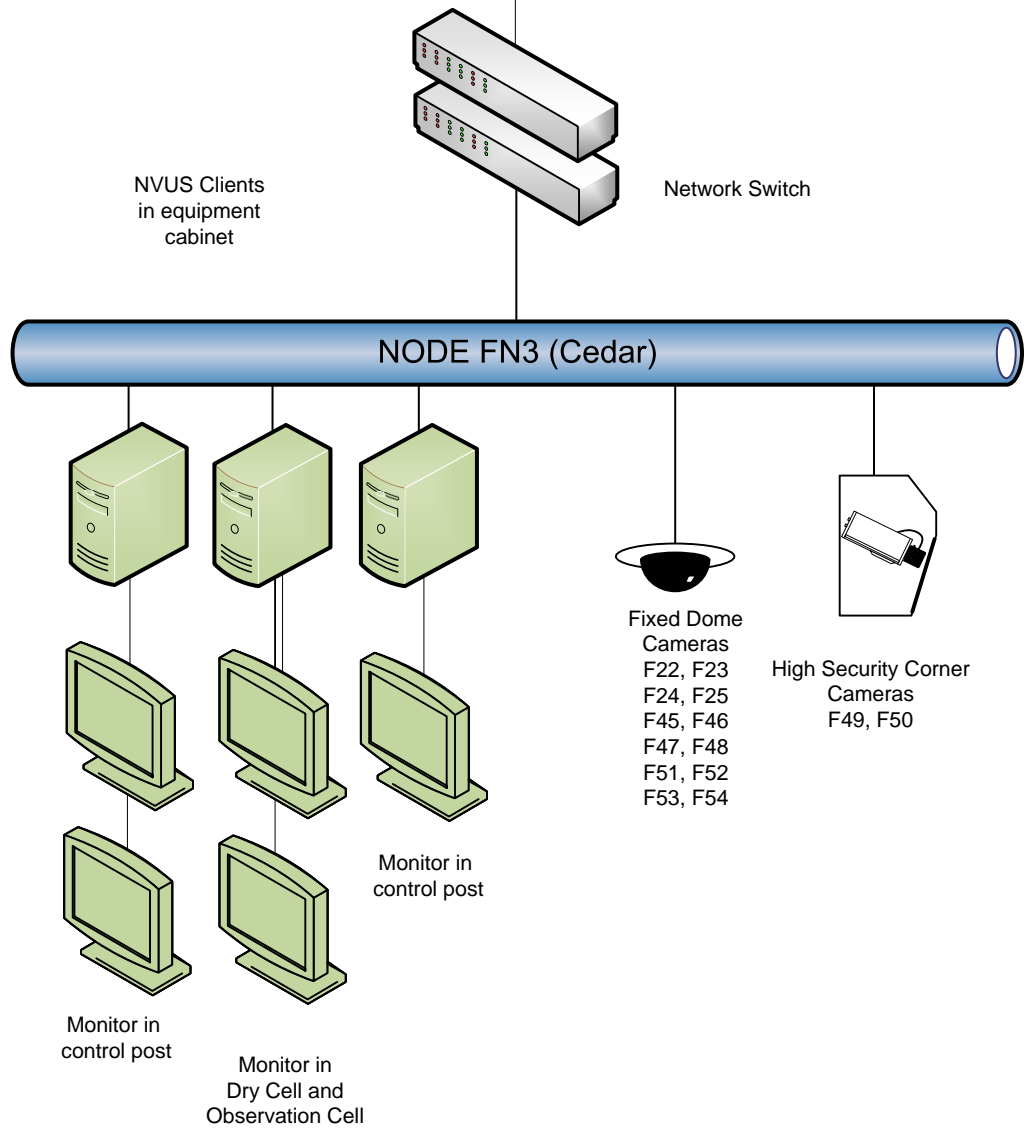

Beaver Creek - Digital CCTV Upgrade Fibre Optic Cable & Node Logical Layout

FBA-103
NODE 1
 Main CCTV Archive

FBA-114
NODE FN1

Node #3
CEDAR

Node #4
DRIFTWOOD

FBA-103
NODE 1
Main CCTV
Archive

BC55-105
NODE BN1

Legend

Node Number, Location

Network switch

Media Converter

Genetec Directory Server

Genetec Archiver

Video Storage Array

Type 1 & 2 – NVUS Client

Type 3 – NVUS Client

Type 4 – NVUS Client

Type 1 Monitor – Control Post Monitor 22” LED

Type 2 Monitor – Control Post Monitor 27” LED

Type 3 Monitor – Control Post Monitor 32” LED

PTZ Dome Camera

Multi-Sensor Dome Camera

High Security Corner Mount Camera

Fixed Dome Camera

Outdoor Fixed Box Camera