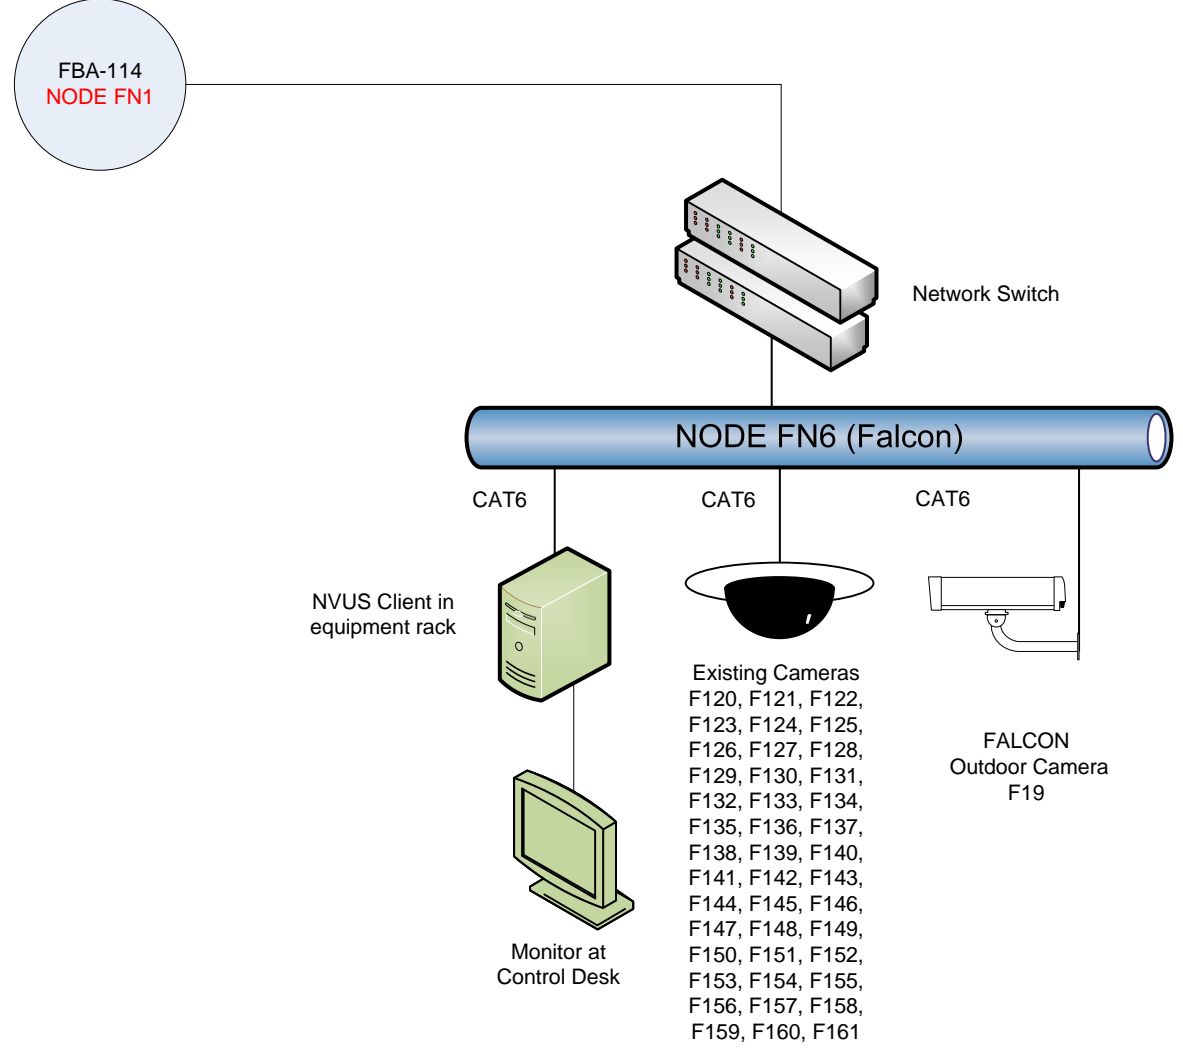

Beaver Creek - Digital CCTV Upgrade Fibre Optic Cable & Node Logical Layout

FBA-103
NODE 1
 Main CCTV Archive

FBA-114
NODE FN1

Node #3
CEDAR

Node #4
DRIFTWOOD

FBA-103
NODE 1
Main CCTV
Archive

BC55-105
NODE BN1

Legend

Node Number, Location

Network switch

Media Converter

Genetec Directory Server

Genetec Archiver

Video Storage Array

Type 1 & 2 – NVUS Client

Type 3 – NVUS Client

Type 4 – NVUS Client

Type 1 Monitor – Control Post Monitor 22” LED

Type 2 Monitor – Control Post Monitor 27” LED

Type 3 Monitor – Control Post Monitor 32” LED

PTZ Dome Camera

Multi-Sensor Dome Camera

High Security Corner Mount Camera

Fixed Dome Camera

Outdoor Fixed Box Camera