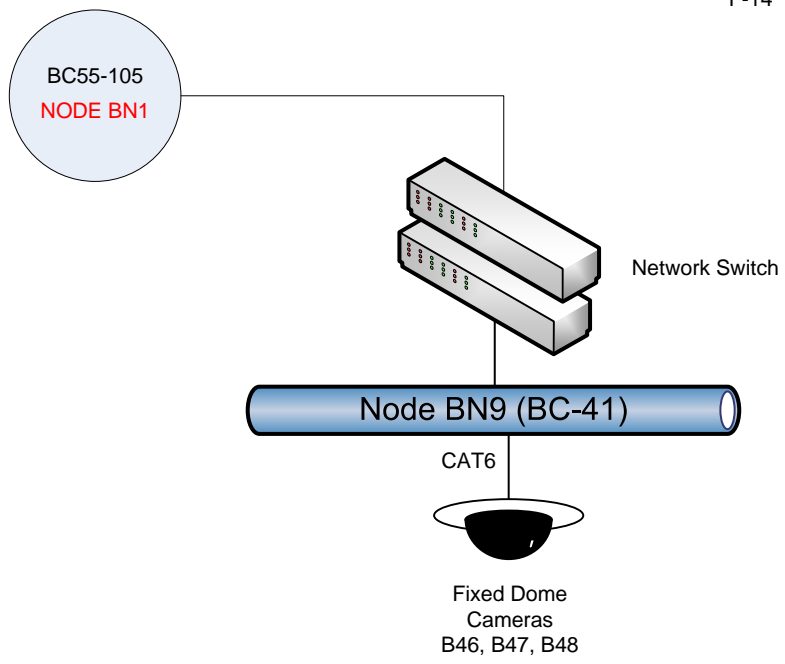

Beaver Creek - Digital CCTV Upgrade Fibre Optic Cable & Node Logical Layout

FBA-103
NODE 1
 Main CCTV Archive

FBA-114
NODE FN1

Node #3
CEDAR

Node #4
DRIFTWOOD

FBA-103
NODE 1
Main CCTV
Archive

BC55-105
NODE BN1

Legend

Node Number, Location

Network switch

Media Converter

Genetec Directory Server

Genetec Archiver

Video Storage Array

Type 1 & 2 – NVUS Client

Type 3 – NVUS Client

Type 4 – NVUS Client

Type 1 Monitor – Control Post Monitor 22” LED

Type 2 Monitor – Control Post Monitor 27” LED

Type 3 Monitor – Control Post Monitor 32” LED

PTZ Dome Camera

Multi-Sensor Dome Camera

High Security Corner Mount Camera

Fixed Dome Camera

Outdoor Fixed Box Camera