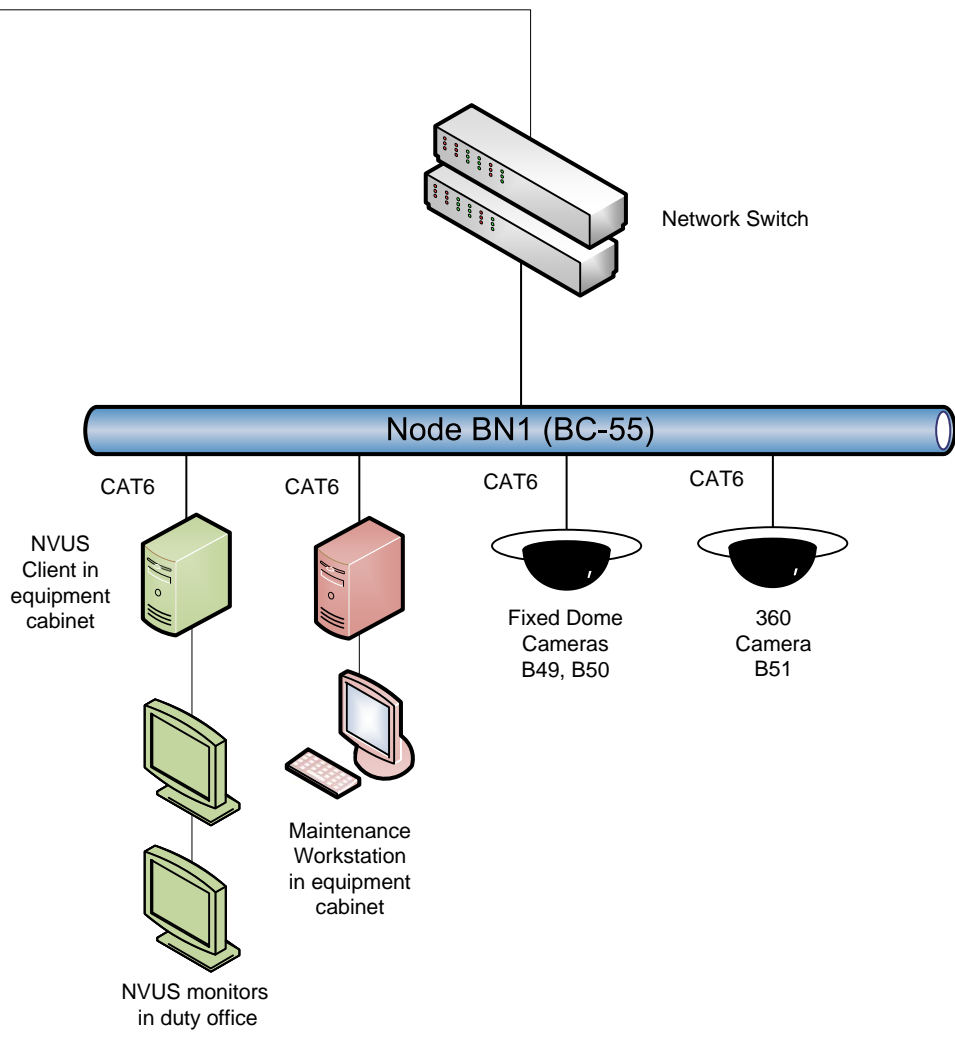

Beaver Creek - Digital CCTV Upgrade Fibre Optic Cable & Node Logical Layout

FBA-103
NODE 1
 Main CCTV Archive

FBA-114
NODE FN1

Node #3
CEDAR

Node #4
DRIFTWOOD

FBA-103
NODE 1
Main CCTV
Archive

BC55-105
NODE BN1

Legend

Node Number, Location

Network switch

Media Converter

Genetec Directory Server

Genetec Archiver

Video Storage Array

Type 1 & 2 – NVUS Client

Type 3 – NVUS Client

Type 4 – NVUS Client

Type 1 Monitor – Control Post Monitor 22” LED

Type 2 Monitor – Control Post Monitor 27” LED

Type 3 Monitor – Control Post Monitor 32” LED

PTZ Dome Camera

Multi-Sensor Dome Camera

High Security Corner Mount Camera

Fixed Dome Camera

Outdoor Fixed Box Camera