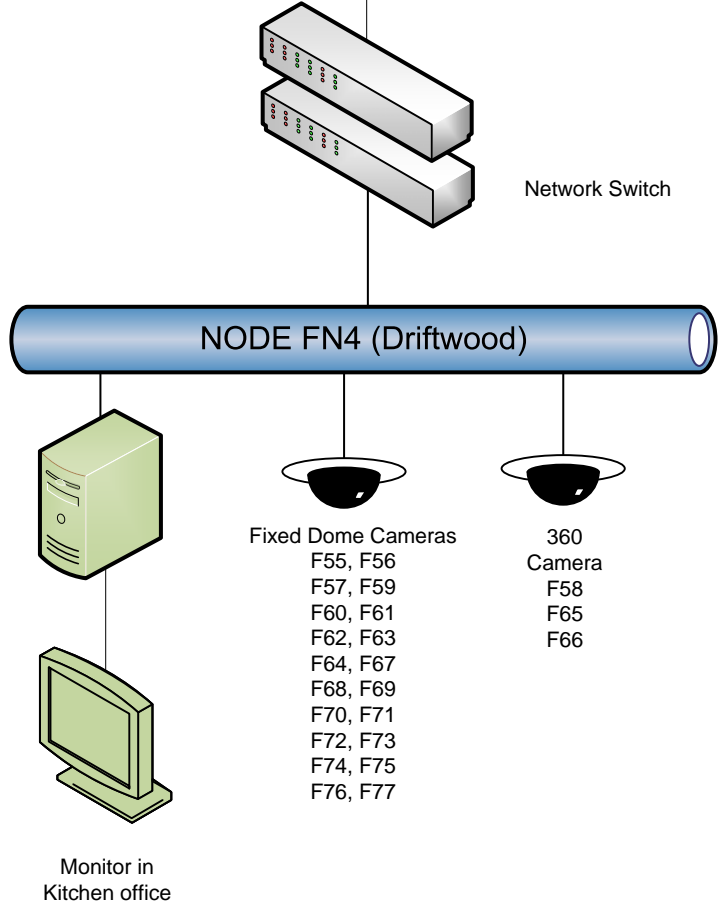

Beaver Creek - Digital CCTV Upgrade Fibre Optic Cable & Node Logical Layout

FBA-103
NODE 1
 Main CCTV Archive

FBA-114
NODE FN1

Node #3
CEDAR

Node #4
DRIFTWOOD

FBA-103
NODE 1
Main CCTV
Archive

BC55-105
NODE BN1

Legend

Node Number, Location

Network switch

Media Converter

Genetec Directory Server

Genetec Archiver

Video Storage Array

Type 1 & 2 – NVUS Client

Type 3 – NVUS Client

Type 4 – NVUS Client

Type 1 Monitor – Control Post Monitor 22” LED

Type 2 Monitor – Control Post Monitor 27” LED

Type 3 Monitor – Control Post Monitor 32” LED

PTZ Dome Camera

Multi-Sensor Dome Camera

High Security Corner Mount Camera

Fixed Dome Camera

Outdoor Fixed Box Camera