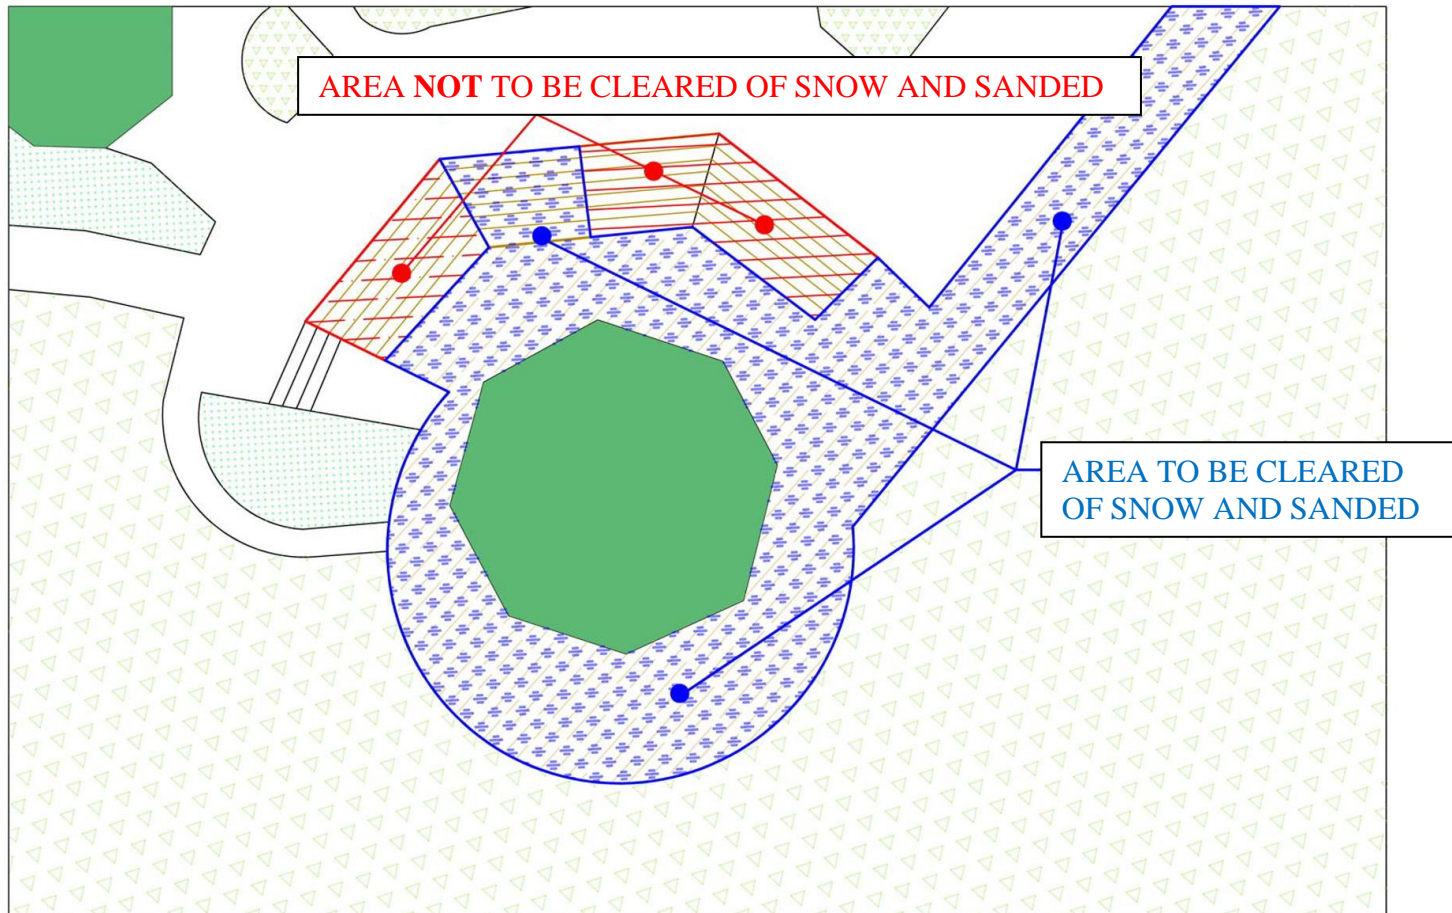

Location Plan : Localization of Work Area and Site Access

**PROMENADE DES  
GOUVERNEURS Québec**

**dossier  
technique**

PLAN DE LOCALISATION

Figure 1 : Promenade des

**Figure 2** : Details of the Work Area around the kiosk located at the end of the promenade  
(Marker 0 on the Promenade plan)

**Image 1** : Kiosk of the Promenade des Gouverneurs