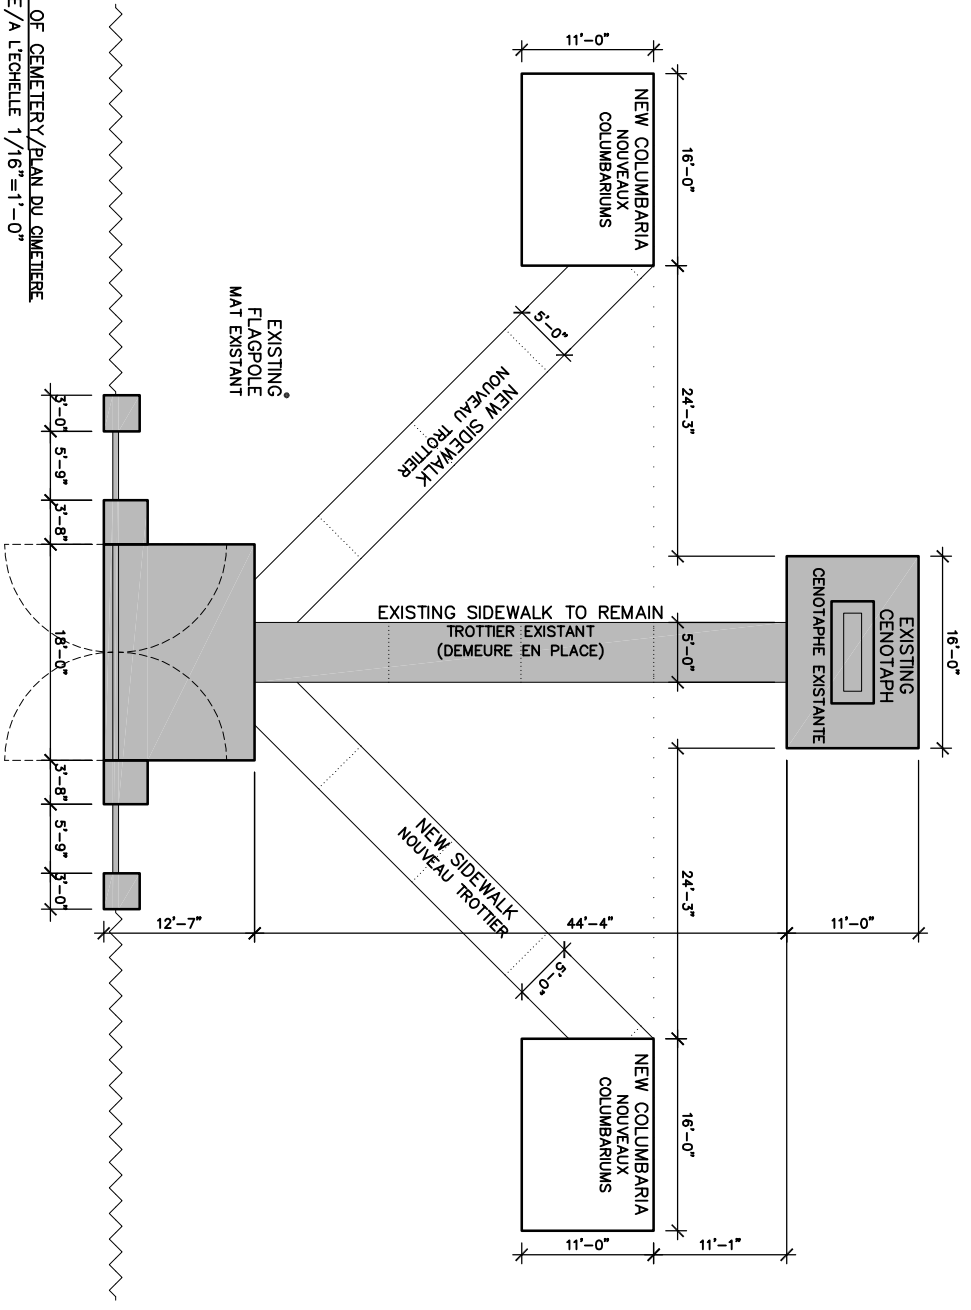

PLAN OF CEMETERY/PLAN DU CMIETIERE
 SCALE/A L'ECHELLE 1/16"=1'-0"

General Notes

CONSTRUCTION
 DRAWINGS
 DESSINS D'EXECUTION

No.	Revision/Issue	Date

Prepared by: **Farrick Design & Drafting**
 Box 339
 Penae, SK
 S0E 3M0
 306.365.2310 (phone)
 dj@fdesignsk.com

Project Name and Address:
RCMP - GRC
 North West Mounted Police
 1800 Avenue du
 Nord-Ouest
 Memorial Cemetery
 cimetiere commémoratif
 Battledorf, SK

Project	Sheet
Battledorf	1
Date	18 Aug. '19
Scale	AS SHOWN