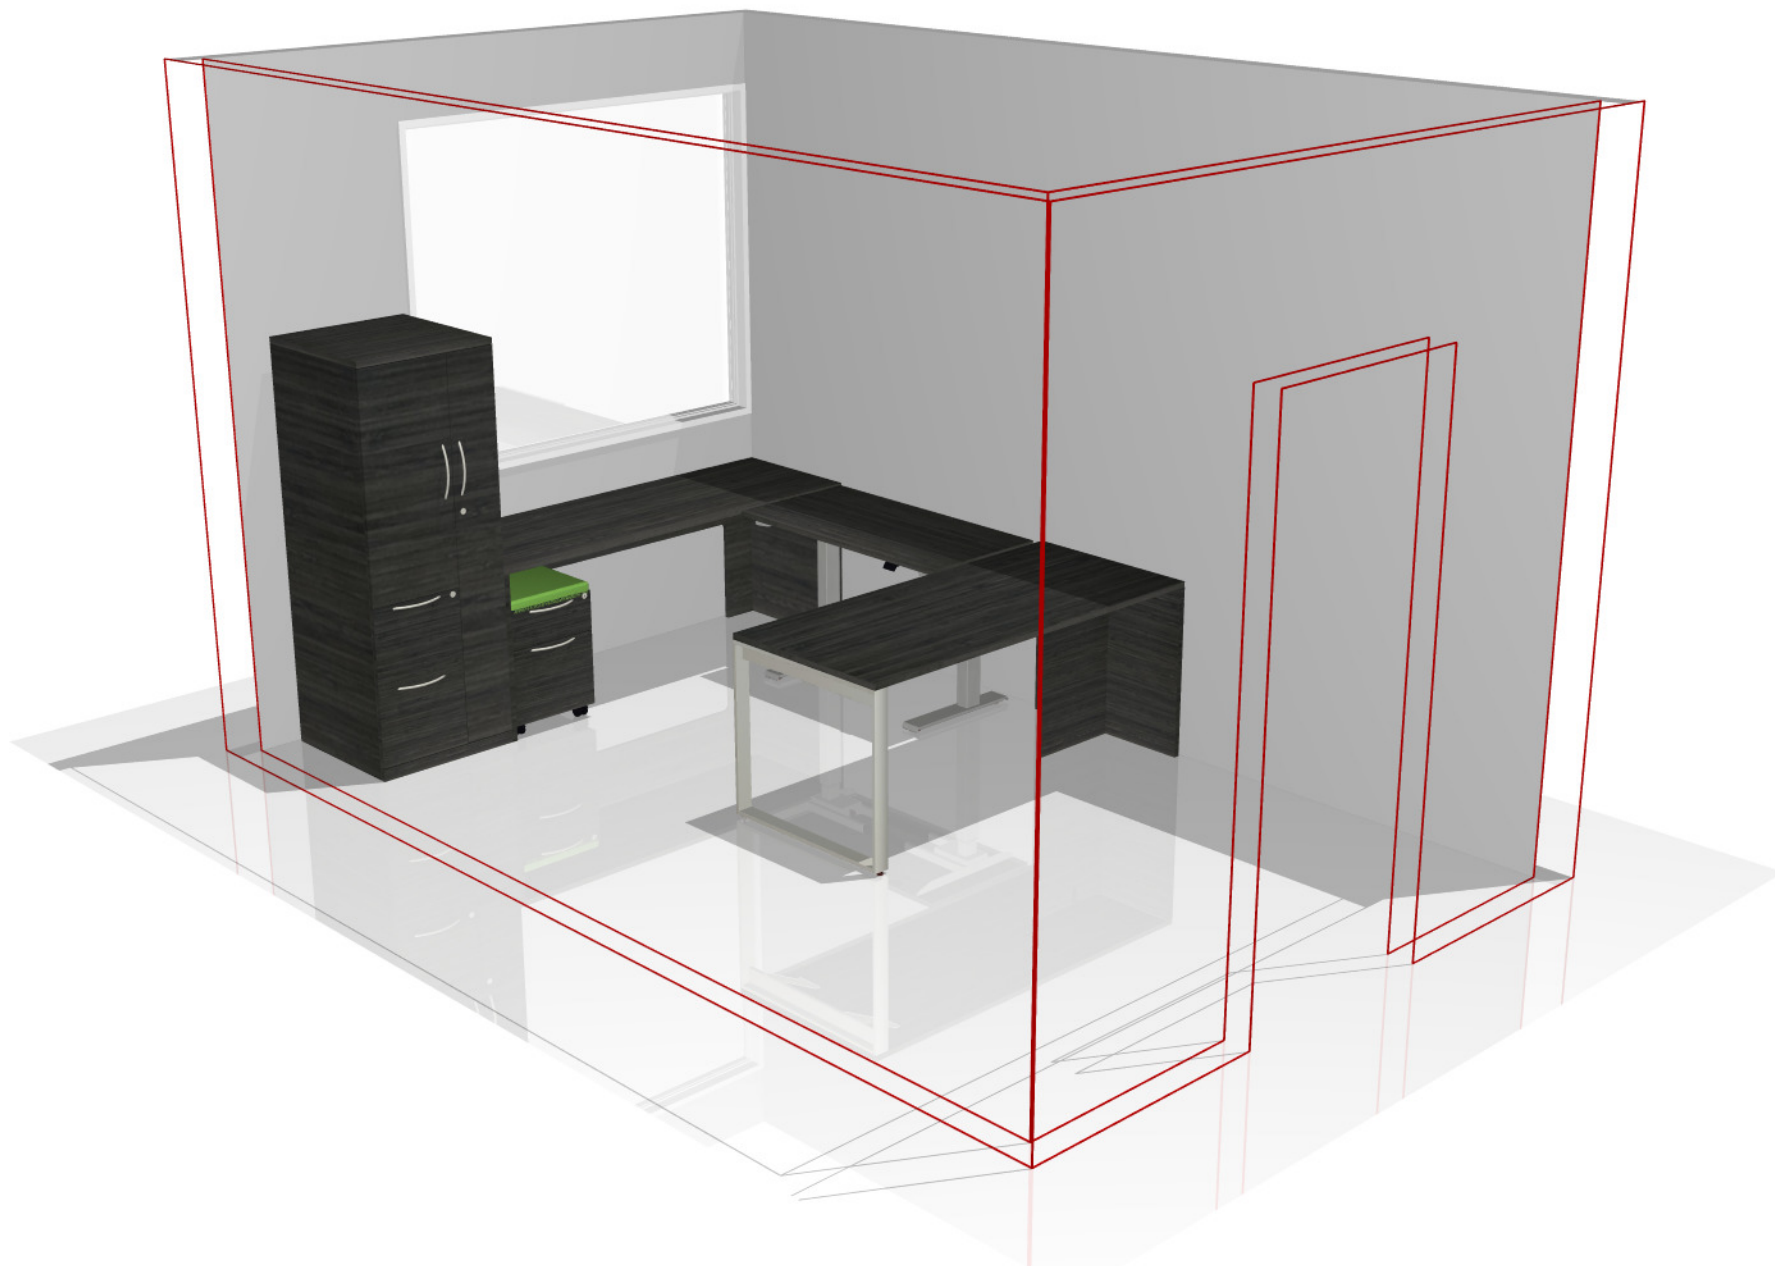

Scale: 1/2" = 1'

Customer: Base Command Section  
 Contact: Sylvie Jobin  
 Description: Room 221

Customer: Base Command Section  
Contact: Sylvie Jobin  
Description: Room 221

Property of DND Canada CFB Gagetown, Oromocto, NB