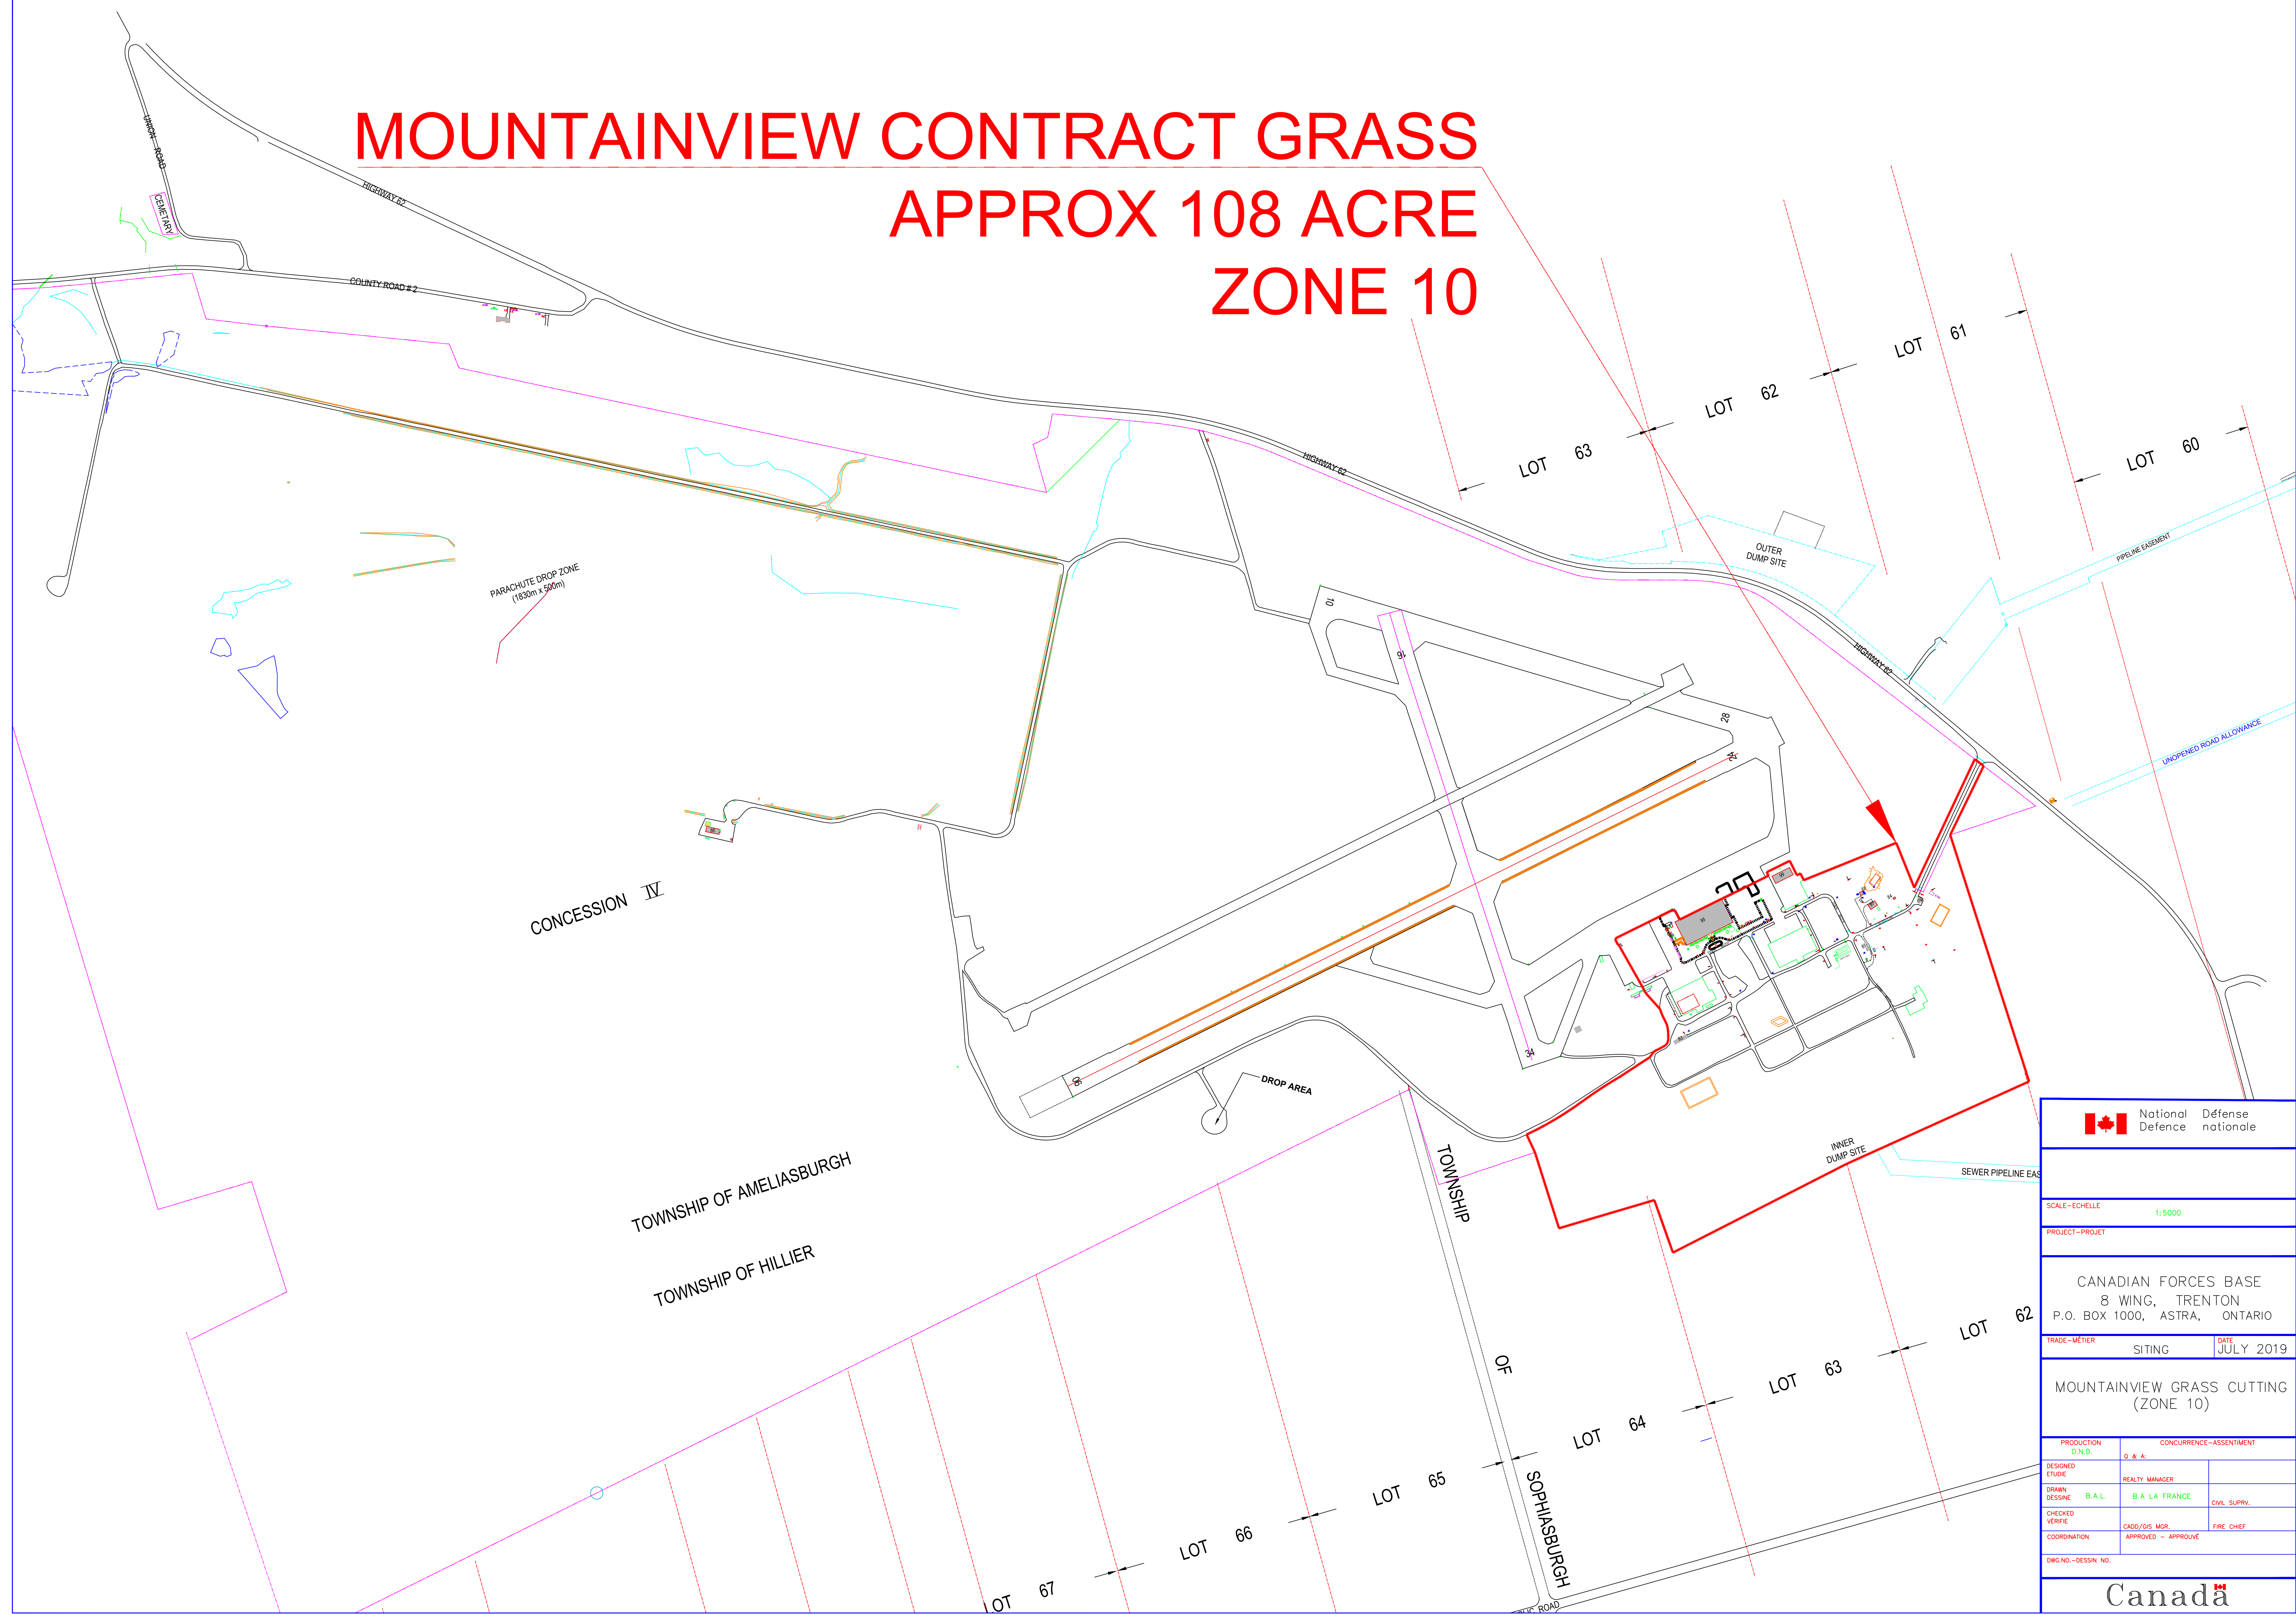

MOUNTAINVIEW CONTRACT GRASS APPROX 108 ACRE ZONE 10

National Défense Defence nationale	
SCALE - ÉCHELLE	1:5000
PROJECT - PROJET	
CANADIAN FORCES BASE 8 WING, TRENTON P.O. BOX 1000, ASTRA, ONTARIO	
TRADE - MÉTIER	DATE
SITING	JULY 2019
MOUNTAINVIEW GRASS CUTTING (ZONE 10)	
PRODUCTION D.N.D.	CONCURRENCE - ASSESSMENT B & A
DESIGNED ETUDE	REALTY MANAGER
DRAWN DESSINE	B.A.L. B.A LA FRANCE CIVIL SUPPLY
CHECKED VÉRIFIÉ	CADD/GIS MGR. FIRE CHIEF
COORDINATION	APPROVED - APPROUVÉ
DWG. NO. - DESSIN NO.	