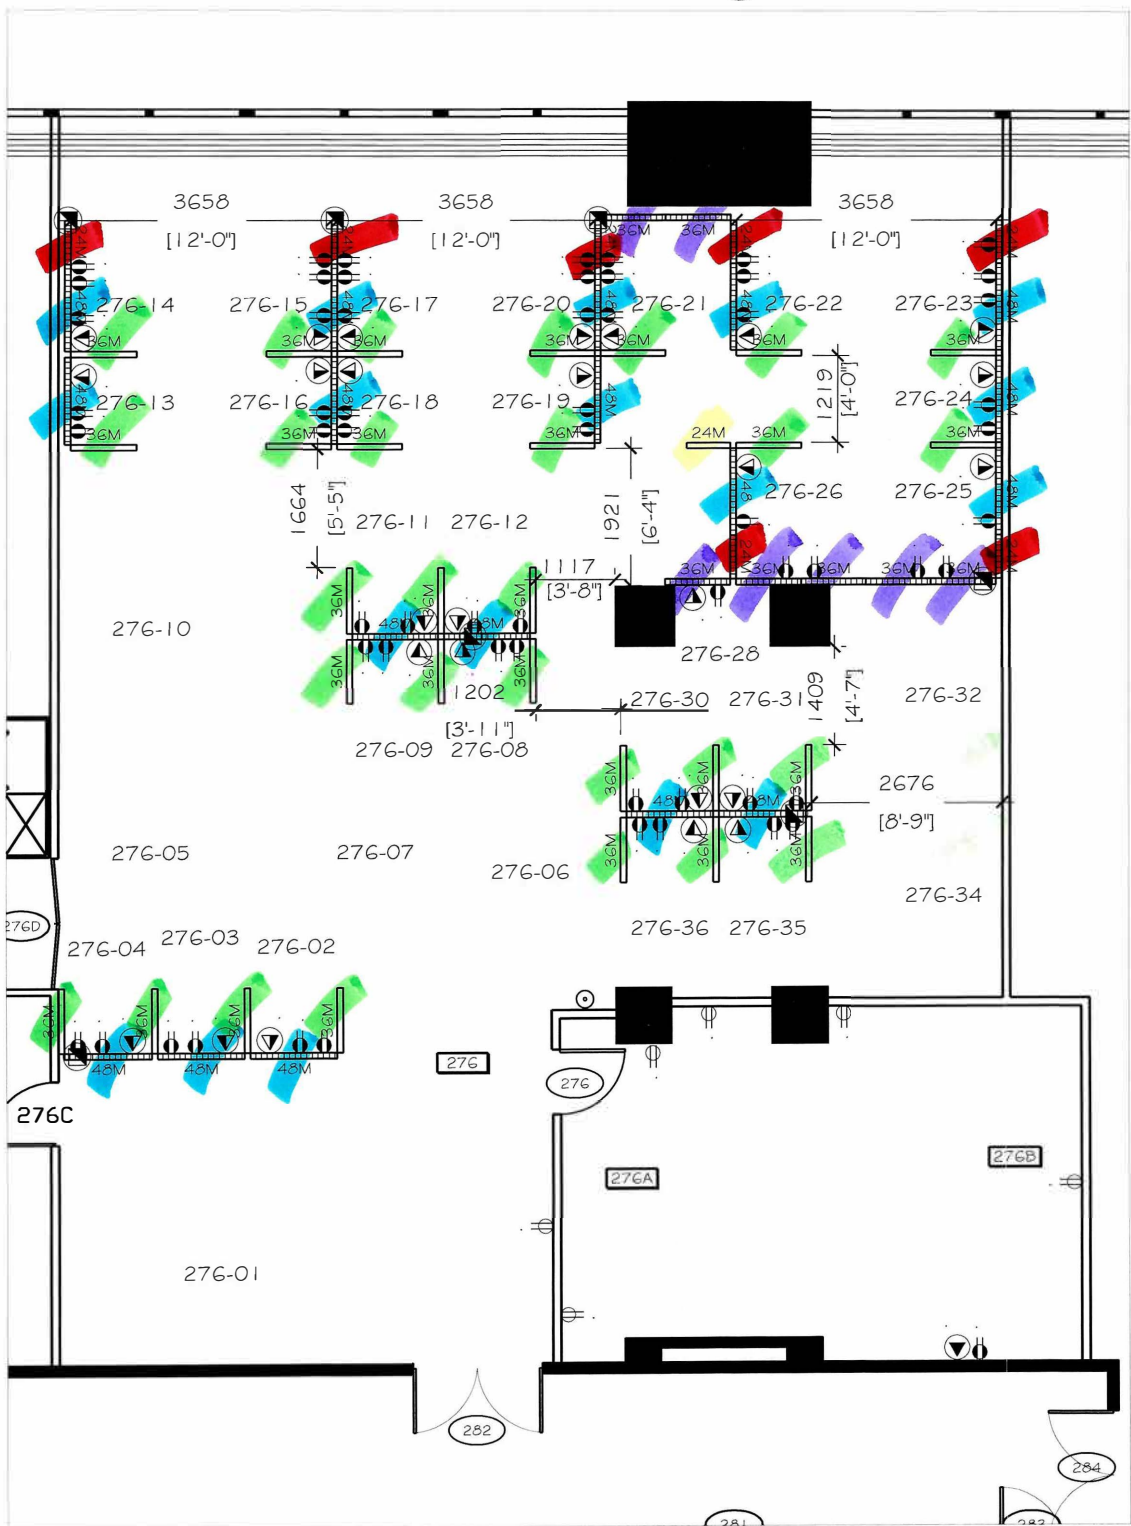

D Konycan Nov. 26, 2019

#2018-6019

- PO
- 1-TH
- 2-TH
- MEC
- 3-S/I
- BUIL
- 4-EN
- AND
- 5-CC
- PRO
- 8-RE
- 9-AF
- ENTI
- 10-E
- EQUI

Screens, Power & Communications Plan

Scale: 1:100