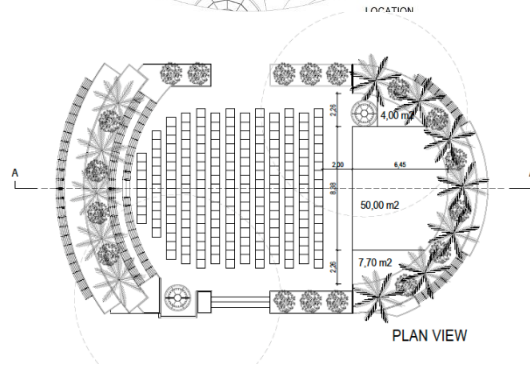

كليفلاند كلينك أبوظبي
Cleveland Clinic Abu Dhabi
Brought to you by Mubadala Healthcare

مبادلة
Mubadala

مبادلة
Mubadala

مبادلة
Mubadala

جازز
Jazz

سيركو
serco

Sustainability District Stage

Layout

Capacities	
Capacity	Seated 233, Standing 304
Stage Size	58sqm

Note – shown with seating layout – area to be predominantly for standing audience.

Mobility District Stage Layout

Capacities

Capacity	Seated 178, Standing 350
Stage Size	58sqm

Note – shown with seating layout
– area to be predominantly for
standing audience.

Opportunity District Stage Layout

Capacities

Capacity Seated 233, Standing 304

Stage Size 68sqm

Note – shown with seating layout – area to be predominantly for standing audience.