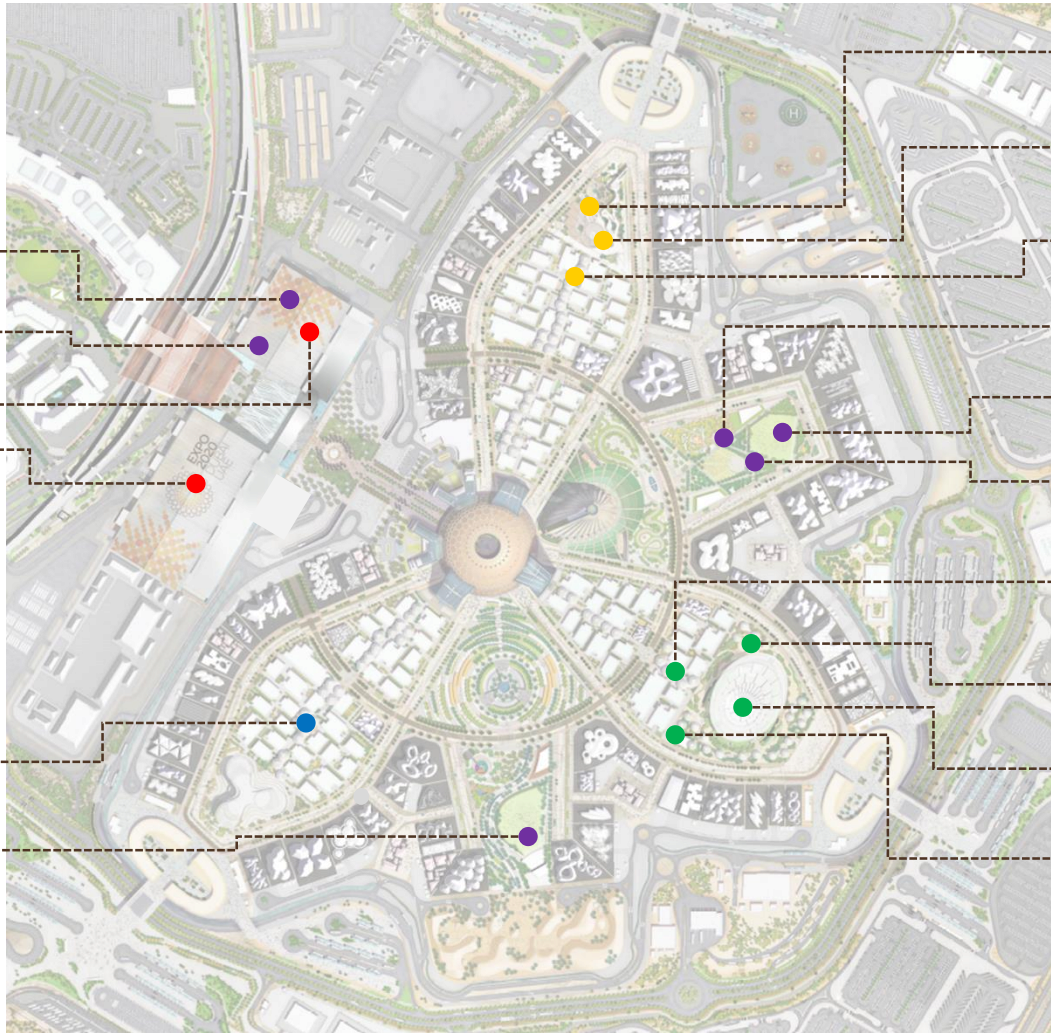

Site Location Plan

Performance Areas

DEC Indoor Theater
Capacity – 400 seated

DEC Indoor Theater
Capacity – 2500 seated

DEC Conference Space

DEC Exhibition Halls

Mobility District Stage
Capacity – 350 standing

Jubilee Festival Stage
Capacity – 15,000 standing

Opportunity Pavilion Amphitheatre
Capacity - TBC

Opportunity Pavilion
Co-Creation Space
Capacity - TBC

Opportunity District Stage
Capacity – 304 standing

Al Forsan Fire Pit
Capacity - TBC

Al Forsan Multipurpose Area
3,560sqm

Al Forsan Amphitheater
Capacity – 2500 seated

Sustainability District Stage
Capacity – 336 standing

Sustainability Pavilion North Space
Capacity TBC

Sustainability Pavilion Auditorium
Capacity – 208 seated

Sustainability Pavilion South Space
Capacity TBC