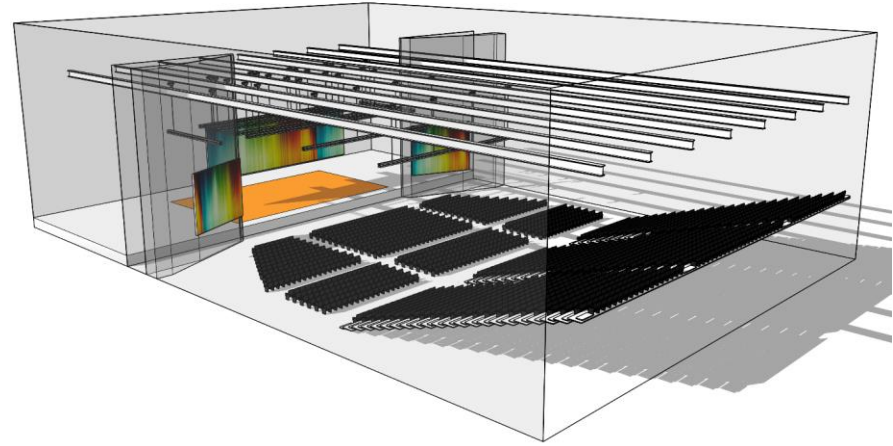

Conference and Exhibition Space Dubai Exhibition Centre

إكسبو 2020
دبي، الإمارات العربية المتحدة
DUBAI, UNITED ARAB EMIRATES

DEC Conference and Exhibition Space Proposed Layout

Indoor Performance Venues
Dubai Exhibition Centre
2500 seat Auditorium

إكسبو 2020 EXPO 2020
دبي، الإمارات العربية المتحدة
DUBAI, UNITED ARAB EMIRATES

DEC Theatre 2500 seat Auditorium Layout

Capacities

Capacity	Seated 2,500
Stage Size	15m x 10m – 150sqm

Indoor Performance Venues
Dubai Exhibition Centre
400 seat Drum Theatre