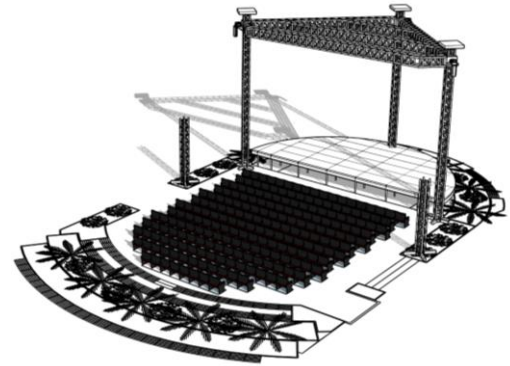

كليفلاند كلينك أبوظبي
Cleveland Clinic Abu Dhabi
Brought to you by Mubadala Healthcare

مبادلة
Mubadala

مبادلة
Mubadala

مبادلة
Mubadala

جازز
Jazz

سيركو
serco

Sustainability District Stage

Layout

Capacities	
Capacity	Seated 233, Standing 304
Stage Size	58sqm

Note – shown with seating layout – area to be predominantly for standing audience.

Mobility District Stage Layout

Capacities

Capacity	Seated 178, Standing 350
Stage Size	58sqm

Note – shown with seating layout
– area to be predominantly for
standing audience.

Opportunity District Stage Layout

Capacities

Capacity Seated 233, Standing 304

Stage Size 68sqm

Note – shown with seating layout – area to be predominantly for standing audience.