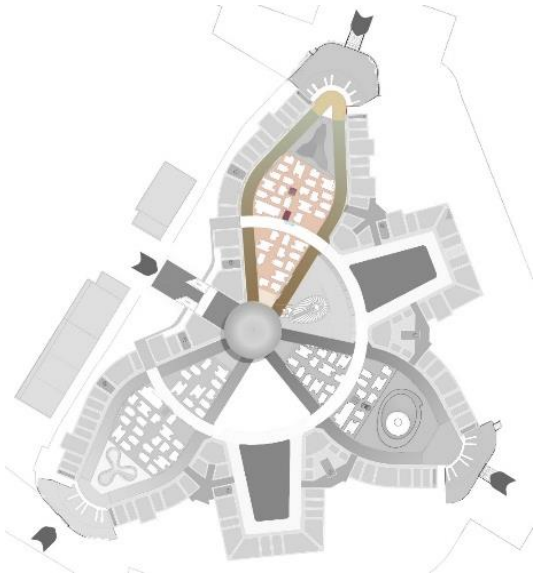

كليفلاند كلينك أبوظبي
Cleveland Clinic Abu Dhabi
Brought to you by Mubadala Healthcare

مبادلة
Mubadala

مبادلة
Mubadala

مبادلة
Mubadala

جازز
Jazz

سيركو
serco

Sustainability District Stage

Layout

Capacities	
Capacity	Seated 233, Standing 304
Stage Size	58sqm

Note – shown with seating layout – area to be predominantly for standing audience.

Mobility District Stage Layout

Capacities

Capacity	Seated 178, Standing 350
Stage Size	58sqm

Note – shown with seating layout
– area to be predominantly for
standing audience.

Opportunity District Stage Layout

Capacities

Capacity Seated 233, Standing 304

Stage Size 68sqm

Note – shown with seating layout – area to be predominantly for standing audience.

Performance Spaces Examples

إكسبو 2020
دبي، الإمارات العربية المتحدة
DUBAI, UNITED ARAB EMIRATES

Sustainability Pavilion
Performance Space

Opportunity Pavilion
Amphitheatre Space

Opportunity Pavilion
Co-Creation Space