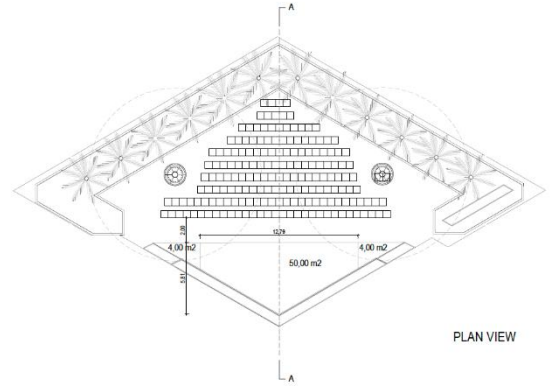

Al Forsan Amphitheatre Layout

Capacities

Seating Capacity 2,500

Stage Size 20 x 10m
(200sqm)

Primary Outdoor Performance Space Al Forsan Multipurpose Area

إكسبو 2020 EXPO 2020
دبي، الإمارات العربية المتحدة
DUBAI, UNITED ARAB EMIRATES

كليفلاند كلينك أبوظبي
Cleveland Clinic Abu Dhabi
Brought to you by Mubadala Healthcare

مبادلة
Mubadala

مبادلة
Mubadala

مبادلة
Mubadala

جازز
Jazz

سيركو
serco

Sustainability District Stage

Layout

Capacities	
Capacity	Seated 233, Standing 304
Stage Size	58sqm

Note – shown with seating layout – area to be predominantly for standing audience.

Mobility District Stage Layout

Capacities

Capacity	Seated 178, Standing 350
Stage Size	58sqm

Note – shown with seating layout
– area to be predominantly for
standing audience.

Opportunity District Stage Layout

Capacities

Capacity Seated 233, Standing 304

Stage Size 68sqm

Note – shown with seating layout – area to be predominantly for standing audience.