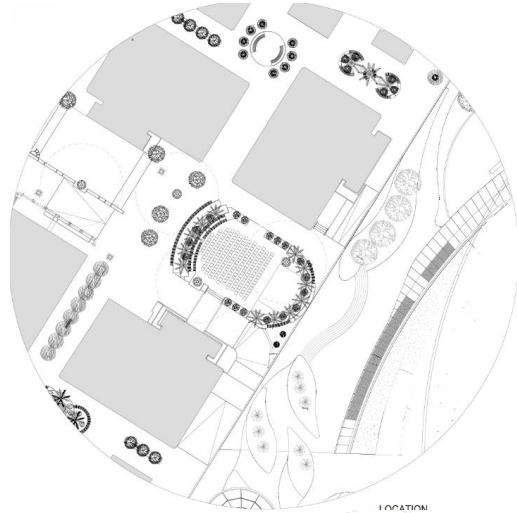

كليفلاند كلينك أبوظبي
Cleveland Clinic Abu Dhabi
Brought to you by Mubadala Healthcare

مبادلة
Mubadala

مبادلة
Mubadala

مبادلة
Mubadala

جازز
Jazz

سيركو
serco

Sustainability District Stage

Layout

Capacities	
Capacity	Seated 233, Standing 304
Stage Size	58sqm

Note – shown with seating layout – area to be predominantly for standing audience.

Mobility District Stage Layout

Capacities

Capacity	Seated 178, Standing 350
Stage Size	58sqm

Note – shown with seating layout
– area to be predominantly for
standing audience.

Opportunity District Stage Layout

Capacities

Capacity Seated 233, Standing 304

Stage Size 68sqm

Note – shown with seating layout – area to be predominantly for standing audience.