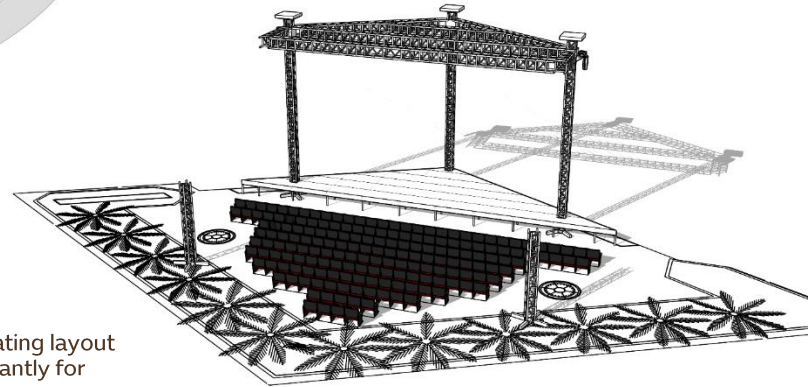

كليفلاند كلينك أبوظبي
Cleveland Clinic Abu Dhabi
Brought to you by Mubadala Healthcare

مبادلة
Mubadala

مبادلة
Mubadala

مبادلة
Mubadala

جازز
Jazz

سيركو
serco

Sustainability District Stage

Layout

Capacities	
Capacity	Seated 233, Standing 304
Stage Size	58sqm

Note – shown with seating layout – area to be predominantly for standing audience.

Mobility District Stage Layout

Capacities

Capacity	Seated 178, Standing 350
Stage Size	58sqm

Note – shown with seating layout
– area to be predominantly for
standing audience.

Opportunity District Stage Layout

Capacities

Capacity Seated 233, Standing 304

Stage Size 68sqm

Note – shown with seating layout – area to be predominantly for standing audience.

Performance Spaces Examples

إكسبو 2020
دبي، الإمارات العربية المتحدة
DUBAI, UNITED ARAB EMIRATES

Sustainability Pavilion
Performance Space

Opportunity Pavilion
Amphitheatre Space

Opportunity Pavilion
Co-Creation Space