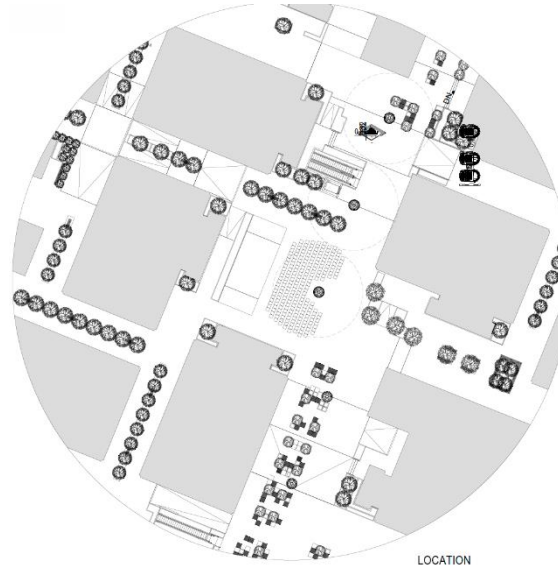

Programming Venues

Variations in Programming

EXPO2020 Sitewide Venues - Programming

Conference and Exhibition Venue

Exhibition Space

Conference Facilities

- Primarily MICE space
 - Meetings and Incentives
 - Conferences
 - Exhibitions
- Can be configured for performances also
 - large indoor performances – Disney on Ice
 - Cinema Screenings

Fixed Spaces

Variable
Spaces

Programming Venues

Venue Hierarchy

EXPO2020 Sitewide Venues - Programming

Conference and Exhibition Venue		Performance Venues			Performance Spaces	
Exhibition Space	Conference Facilities	Primary Indoor Venues	Primary Outdoor Venues	Secondary Outdoor Venues	Fixed Spaces	Variable Spaces
<p>9 Exhibition Halls 28,000sqm</p>	<p>17,000sqm Multipurpose Space</p> <p>2 Conference Rooms 1,800 pax</p> <p>21 Meeting rooms</p>	<p>DEC Auditorium</p> <p>DEC Theatre</p> <p>Sustainability Pavilion Auditorium</p>	<p>Jubilee Park Festival Stage</p> <p>Al Forsan Park Amphitheatre</p>	<p>Mobility District Podium stage</p> <p>Opportunity District Podium stage</p> <p>Sustainability District Podium stage</p>	<p>Al Forsan Fire Pit and Multipurpose Area</p> <p>Pavilion Spaces</p> <p>X Spaces</p> <p>Group Interaction Spaces</p>	<p>Public Realm</p> <p>Concourses</p> <p>Welcome Plazas</p> <p>Crowd and Queue Management</p>

Capacities	
Capacity	Seated 233, Standing 304
Stage Size	58sqm

Note – shown with seating layout – area to be predominantly for standing audience.

Mobility District Stage Layout

Capacities

Capacity	Seated 178, Standing 350
Stage Size	58sqm

Note – shown with seating layout
– area to be predominantly for
standing audience.

Opportunity District Stage Layout

Capacities

Capacity Seated 233, Standing 304

Stage Size 68sqm

Note – shown with seating layout – area to be predominantly for standing audience.