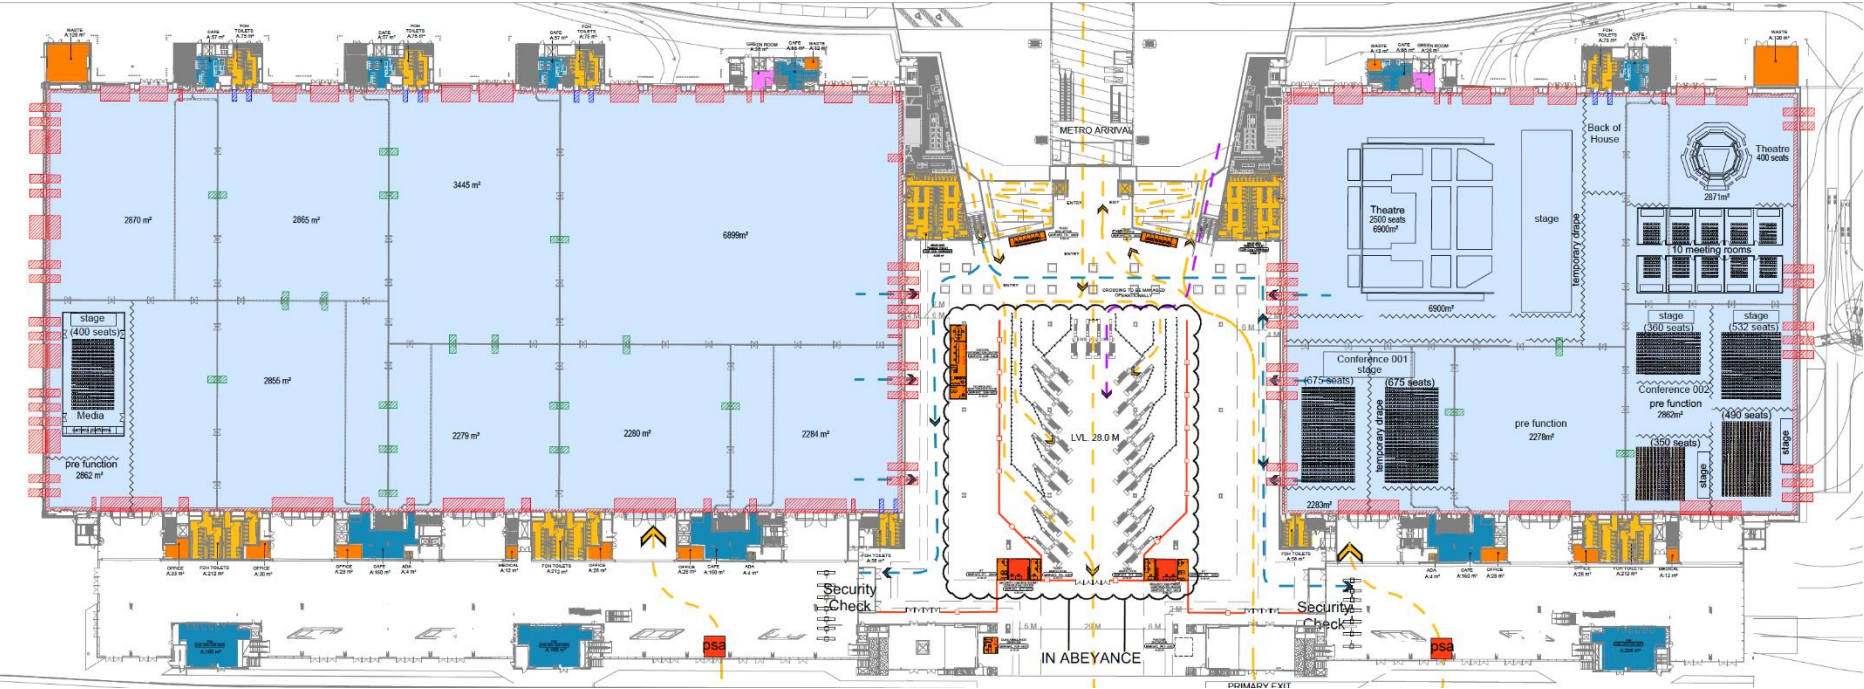

Conference and Exhibition Space Dubai Exhibition Centre

إكسبو 2020
دبي، الإمارات العربية المتحدة
DUBAI, UNITED ARAB EMIRATES

DEC Conference and Exhibition Space Proposed Layout

Indoor Performance Venues
Dubai Exhibition Centre
2500 seat Auditorium