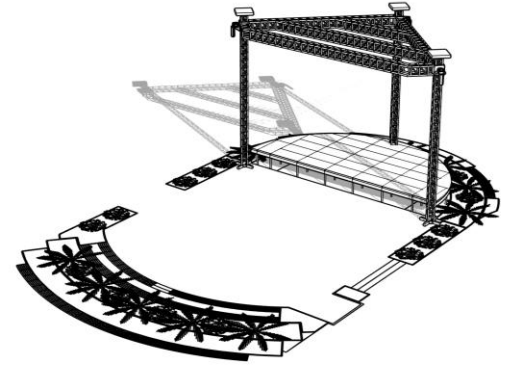

Low dwell time - no seating

Low technical complexity

Sustainability District Stage
Example of Stage Enclosure

كليفلاند كلينك أبوظبي
Cleveland Clinic Abu Dhabi
Brought to you by Mubadala Healthcare

Arts for Health

كليفلاند كلينك أبوظبي
Cleveland Clinic Abu Dhabi
Brought to you by Mubadala Healthcare

مبادلة
Mubadala

مبادلة
Mubadala

مبادلة
Mubadala

جازز
Jazz

سيركو
serco

Sustainability District Stage

Layout

Capacities	
Capacity	Seated 233, Standing 304
Stage Size	58sqm

Note – shown with seating layout – area to be predominantly for standing audience.

Mobility District Stage Layout

Capacities

Capacity	Seated 178, Standing 350
Stage Size	58sqm

Note – shown with seating layout
– area to be predominantly for
standing audience.

Opportunity District Stage Layout

Capacities

Capacity Seated 233, Standing 304

Stage Size 68sqm

Note – shown with seating layout – area to be predominantly for standing audience.