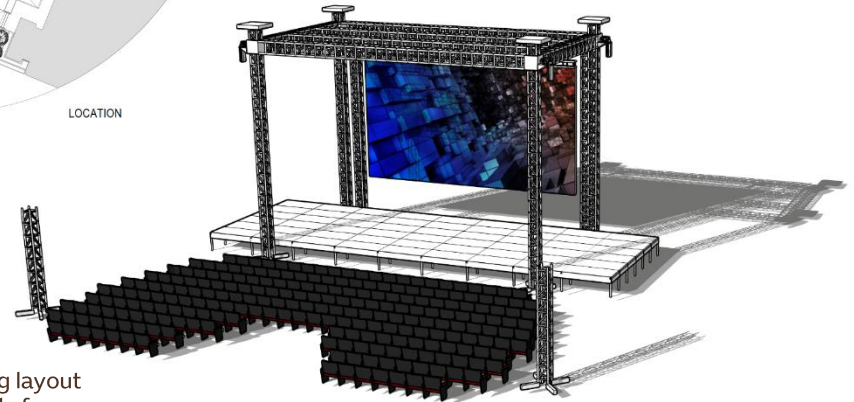

Capacities	
Capacity	Seated 233, Standing 304
Stage Size	58sqm

Note – shown with seating layout – area to be predominantly for standing audience.

Mobility District Stage Layout

Capacities

Capacity	Seated 178, Standing 350
Stage Size	58sqm

Note – shown with seating layout
– area to be predominantly for
standing audience.

Opportunity District Stage Layout

Capacities

Capacity Seated 233, Standing 304

Stage Size 68sqm

Note – shown with seating layout – area to be predominantly for standing audience.

Performance Spaces Examples

إكسبو 2020
دبي، الإمارات العربية المتحدة
DUBAI, UNITED ARAB EMIRATES

Sustainability Pavilion
Performance Space

Opportunity Pavilion
Amphitheatre Space

Opportunity Pavilion
Co-Creation Space