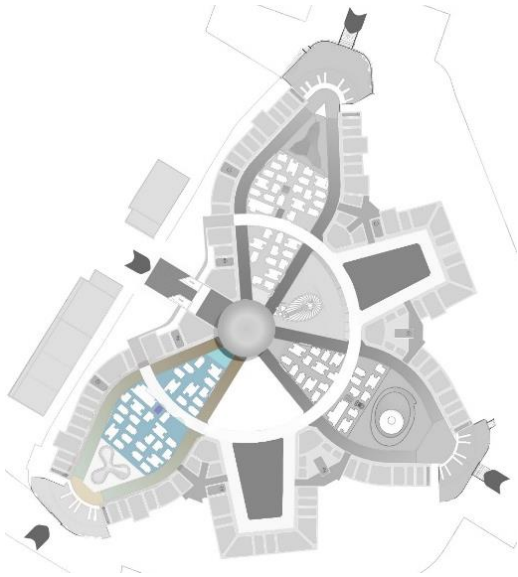

Low dwell time - no seating

Low technical complexity

Sustainability District Stage
Example of Stage Enclosure

كليفلاند كلينك أبوظبي
Cleveland Clinic Abu Dhabi
Brought to you by Mubadala Healthcare

Arts for Health

كليفلاند كلينك أبوظبي
Cleveland Clinic Abu Dhabi
Brought to you by Mubadala Healthcare

مبادلة
Mubadala

مبادلة
Mubadala

مبادلة
Mubadala

جازز
Jazz

سيركو
serco

Sustainability District Stage

Layout

Capacities	
Capacity	Seated 233, Standing 304
Stage Size	58sqm

Note – shown with seating layout – area to be predominantly for standing audience.

Mobility District Stage Layout

Capacities

Capacity	Seated 178, Standing 350
Stage Size	58sqm

Note – shown with seating layout
– area to be predominantly for
standing audience.

Opportunity District Stage Layout

Capacities

Capacity Seated 233, Standing 304

Stage Size 68sqm

Note – shown with seating layout – area to be predominantly for standing audience.