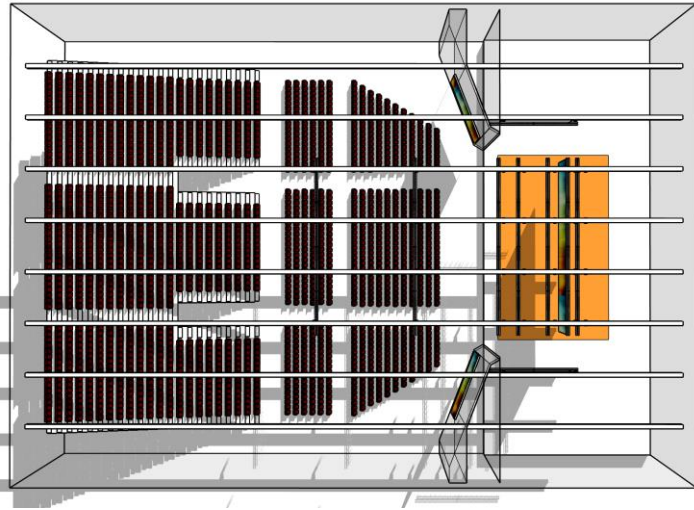

Conference and Exhibition Space Dubai Exhibition Centre

إكسبو 2020
دبي، الإمارات العربية المتحدة
DUBAI, UNITED ARAB EMIRATES

DEC Conference and Exhibition Space Proposed Layout

Indoor Performance Venues
Dubai Exhibition Centre
2500 seat Auditorium

إكسبو 2020 EXPO 2020
دبي، الإمارات العربية المتحدة
DUBAI, UNITED ARAB EMIRATES

DEC Theatre 2500 seat Auditorium Layout

Capacities

Capacity	Seated 2,500
Stage Size	15m x 10m – 150sqm

Indoor Performance Venues
Dubai Exhibition Centre
400 seat Drum Theatre