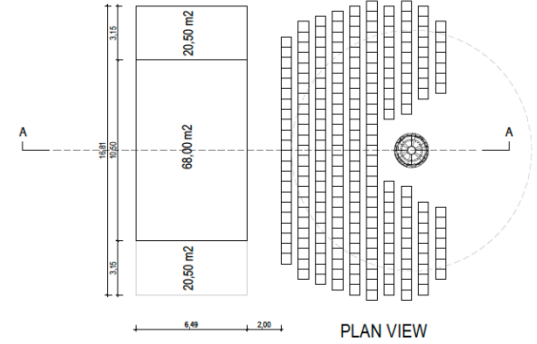

Capacities	
Capacity	Seated 233, Standing 304
Stage Size	58sqm

Note – shown with seating layout – area to be predominantly for standing audience.

Mobility District Stage Layout

Capacities

Capacity	Seated 178, Standing 350
Stage Size	58sqm

Note – shown with seating layout
– area to be predominantly for
standing audience.

Opportunity District Stage Layout

Capacities

Capacity Seated 233, Standing 304

Stage Size 68sqm

Note – shown with seating layout – area to be predominantly for standing audience.