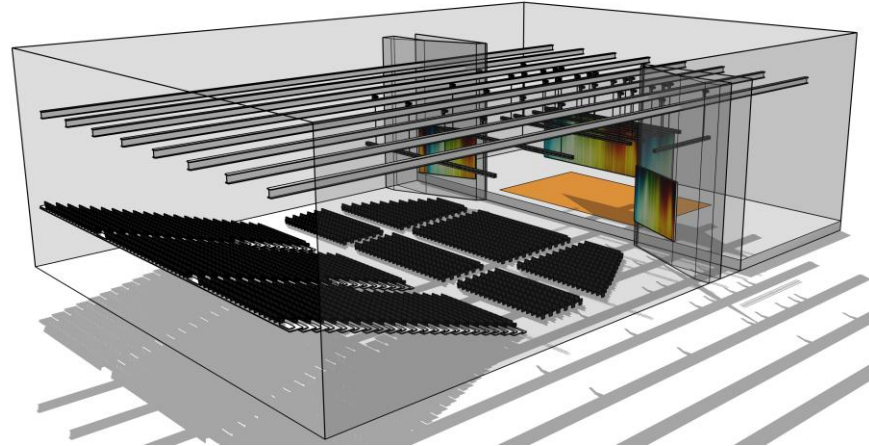

Conference and Exhibition Space Dubai Exhibition Centre

إكسبو 2020
دبي، الإمارات العربية المتحدة
DUBAI, UNITED ARAB EMIRATES

DEC Conference and Exhibition Space Proposed Layout

Indoor Performance Venues
Dubai Exhibition Centre
2500 seat Auditorium

إكسبو 2020 EXPO 2020
دبي، الإمارات العربية المتحدة
DUBAI, UNITED ARAB EMIRATES

DEC Theatre 2500 seat Auditorium Layout

Capacities

Capacity	Seated 2,500
Stage Size	15m x 10m – 150sqm

Indoor Performance Venues
Dubai Exhibition Centre
400 seat Drum Theatre