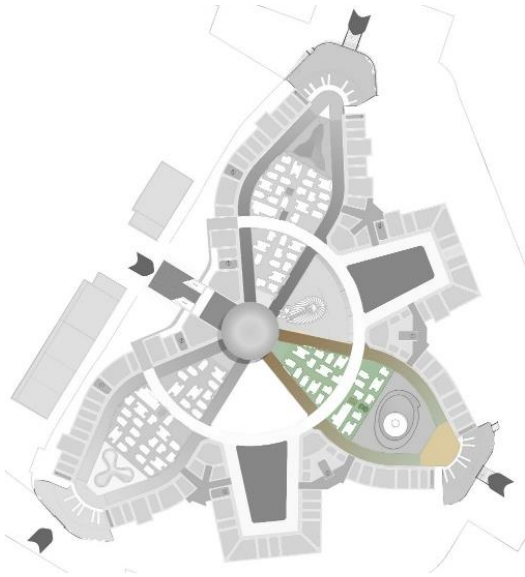

Low dwell time - no seating

Low technical complexity

Sustainability District Stage
Example of Stage Enclosure

كليفلاند كلينك أبوظبي
Cleveland Clinic Abu Dhabi
Brought to you by Mubadala Healthcare

Arts for Health

كليفلاند كلينك أبوظبي
Cleveland Clinic Abu Dhabi
Brought to you by Mubadala Healthcare

مبادلة
Mubadala

مبادلة
Mubadala

مبادلة
Mubadala

جازز
Jazz

سيركو
serco

Sustainability District Stage

Layout

Capacities	
Capacity	Seated 233, Standing 304
Stage Size	58sqm

Note – shown with seating layout – area to be predominantly for standing audience.

Mobility District Stage Layout

Capacities

Capacity	Seated 178, Standing 350
Stage Size	58sqm

Note – shown with seating layout
– area to be predominantly for
standing audience.

Opportunity District Stage Layout

Capacities

Capacity Seated 233, Standing 304

Stage Size 68sqm

Note – shown with seating layout – area to be predominantly for standing audience.