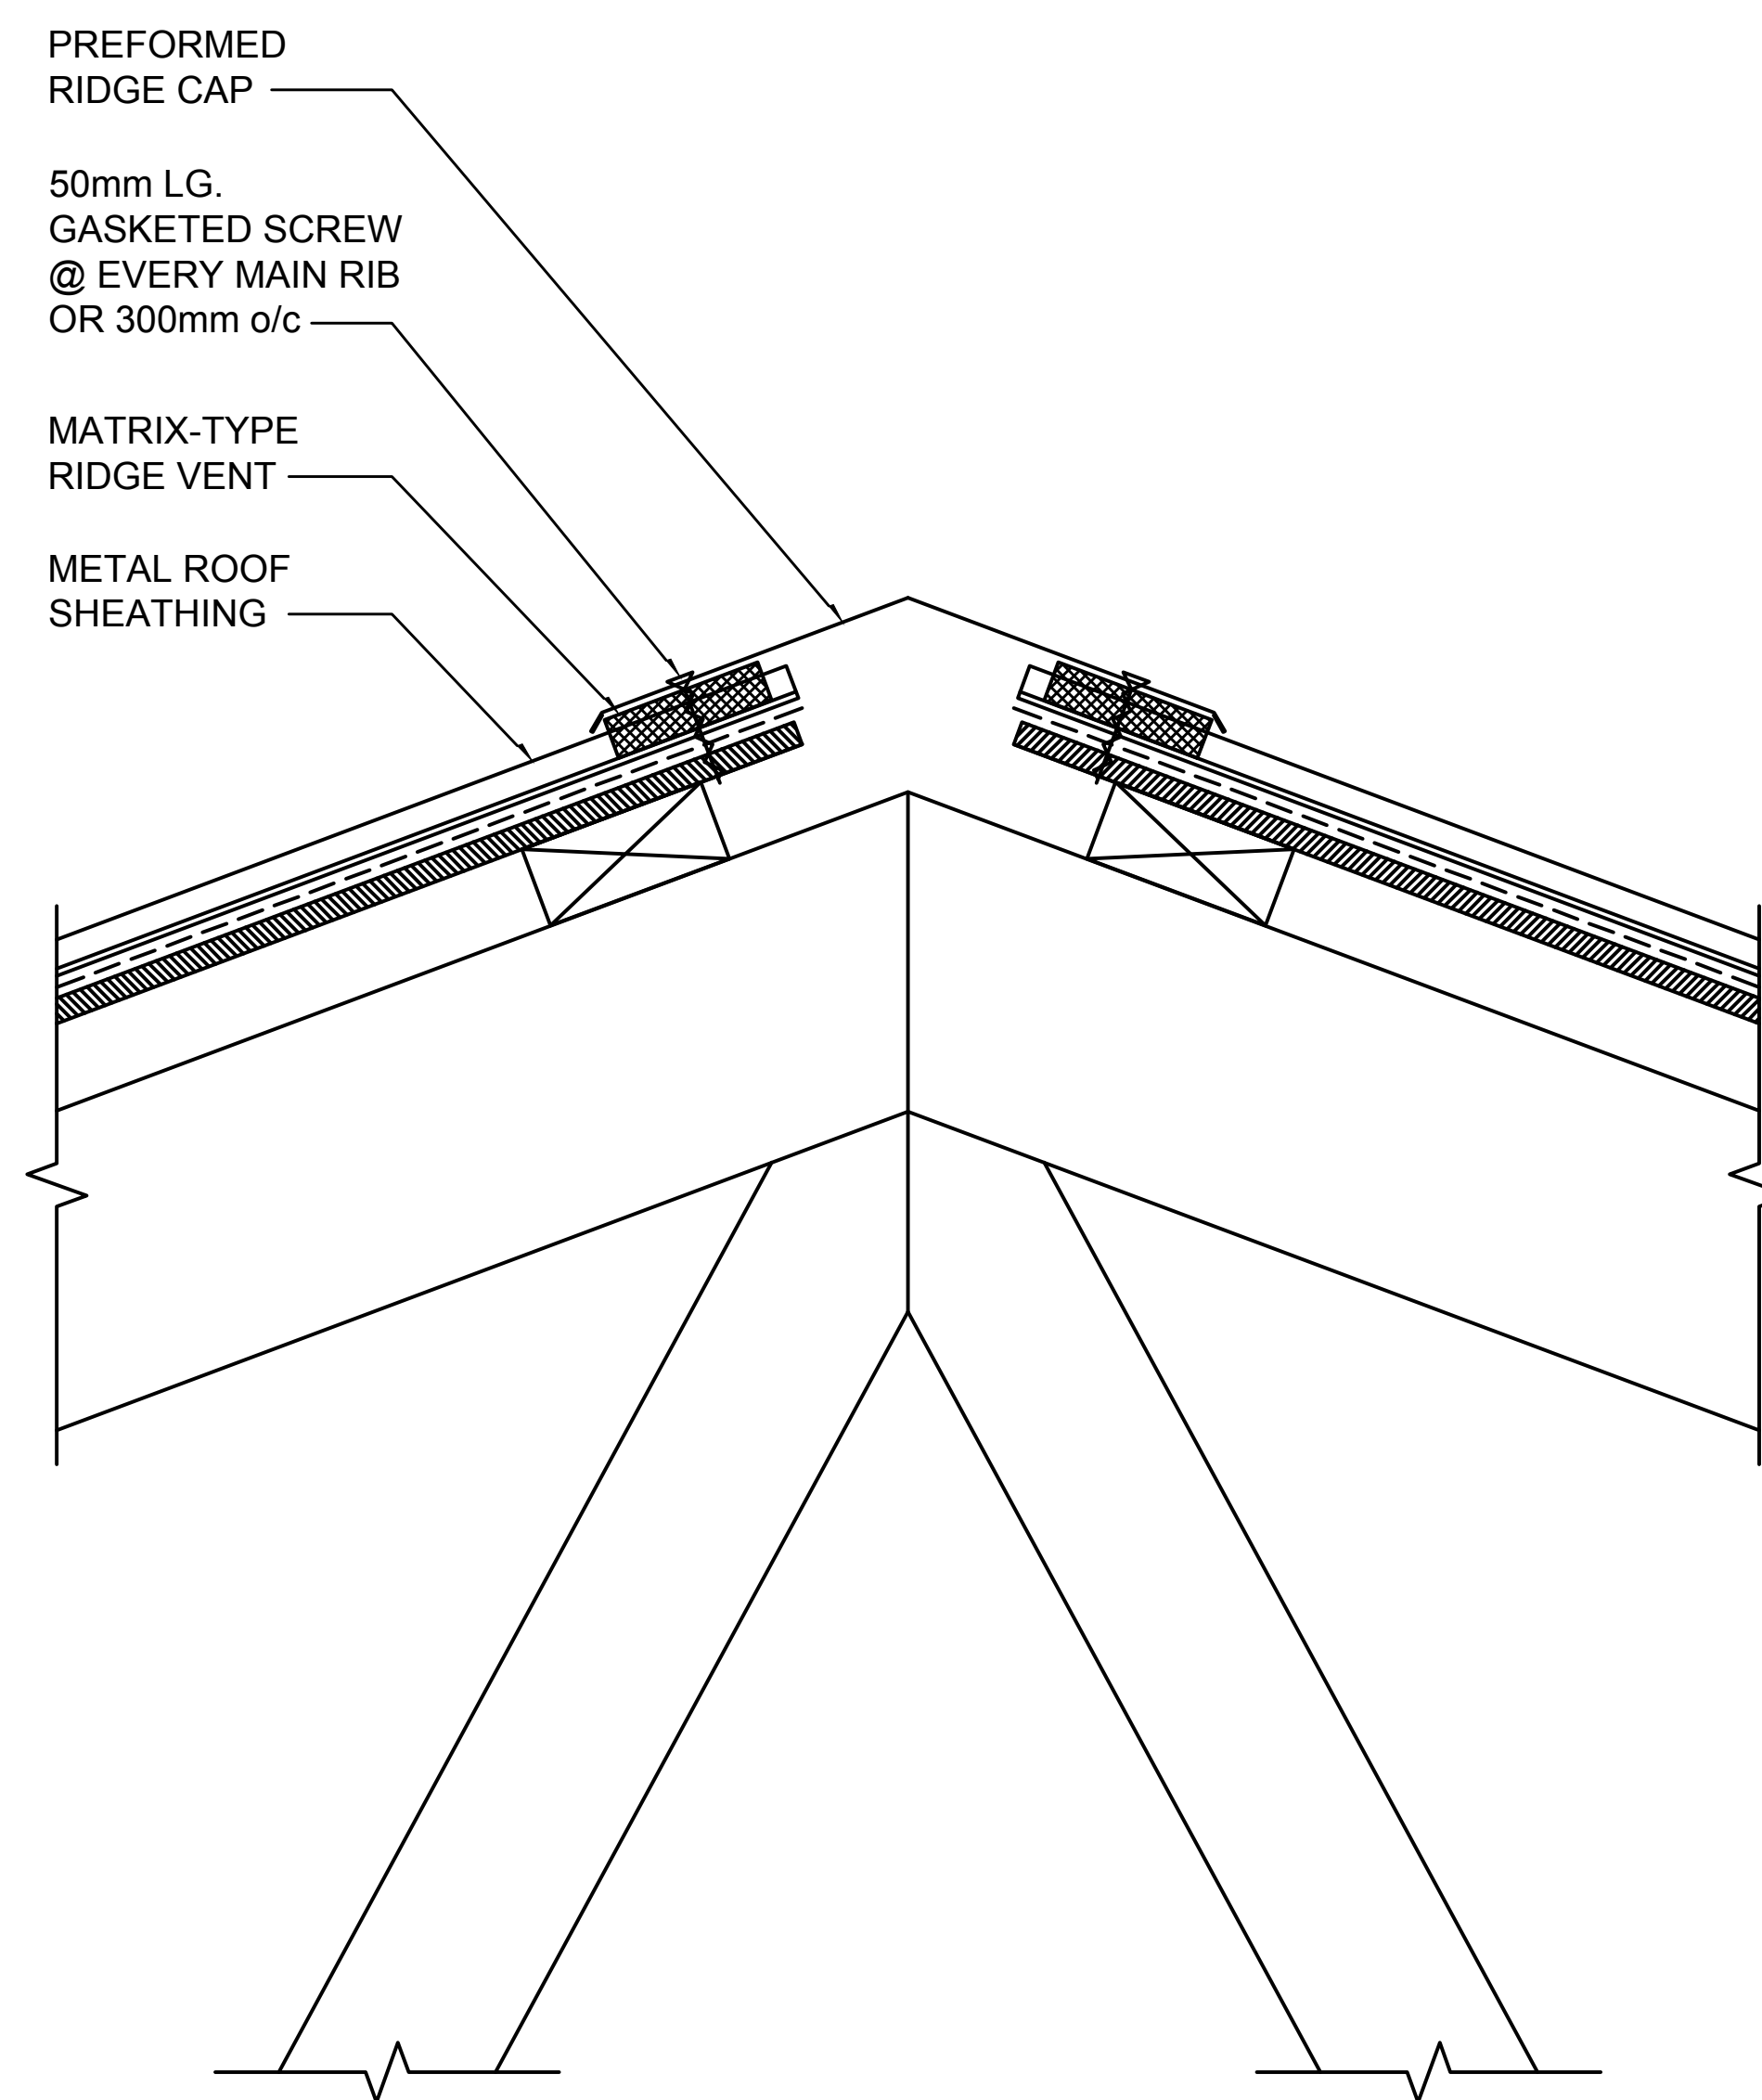

1 GABLE FLASHING DETAIL
S3.4 SCALE: 1:5

2 EAVE FLASHING DETAIL
S3.4 SCALE: 1:5

3 EAVE w/ GUTTER DETAIL
S3.4 SCALE: 1:5

4 RIDGE CAP DETAIL
S3.4 SCALE: 1:5

5 PIPE FLASHING DETAIL
S3.4 SCALE: 1:5