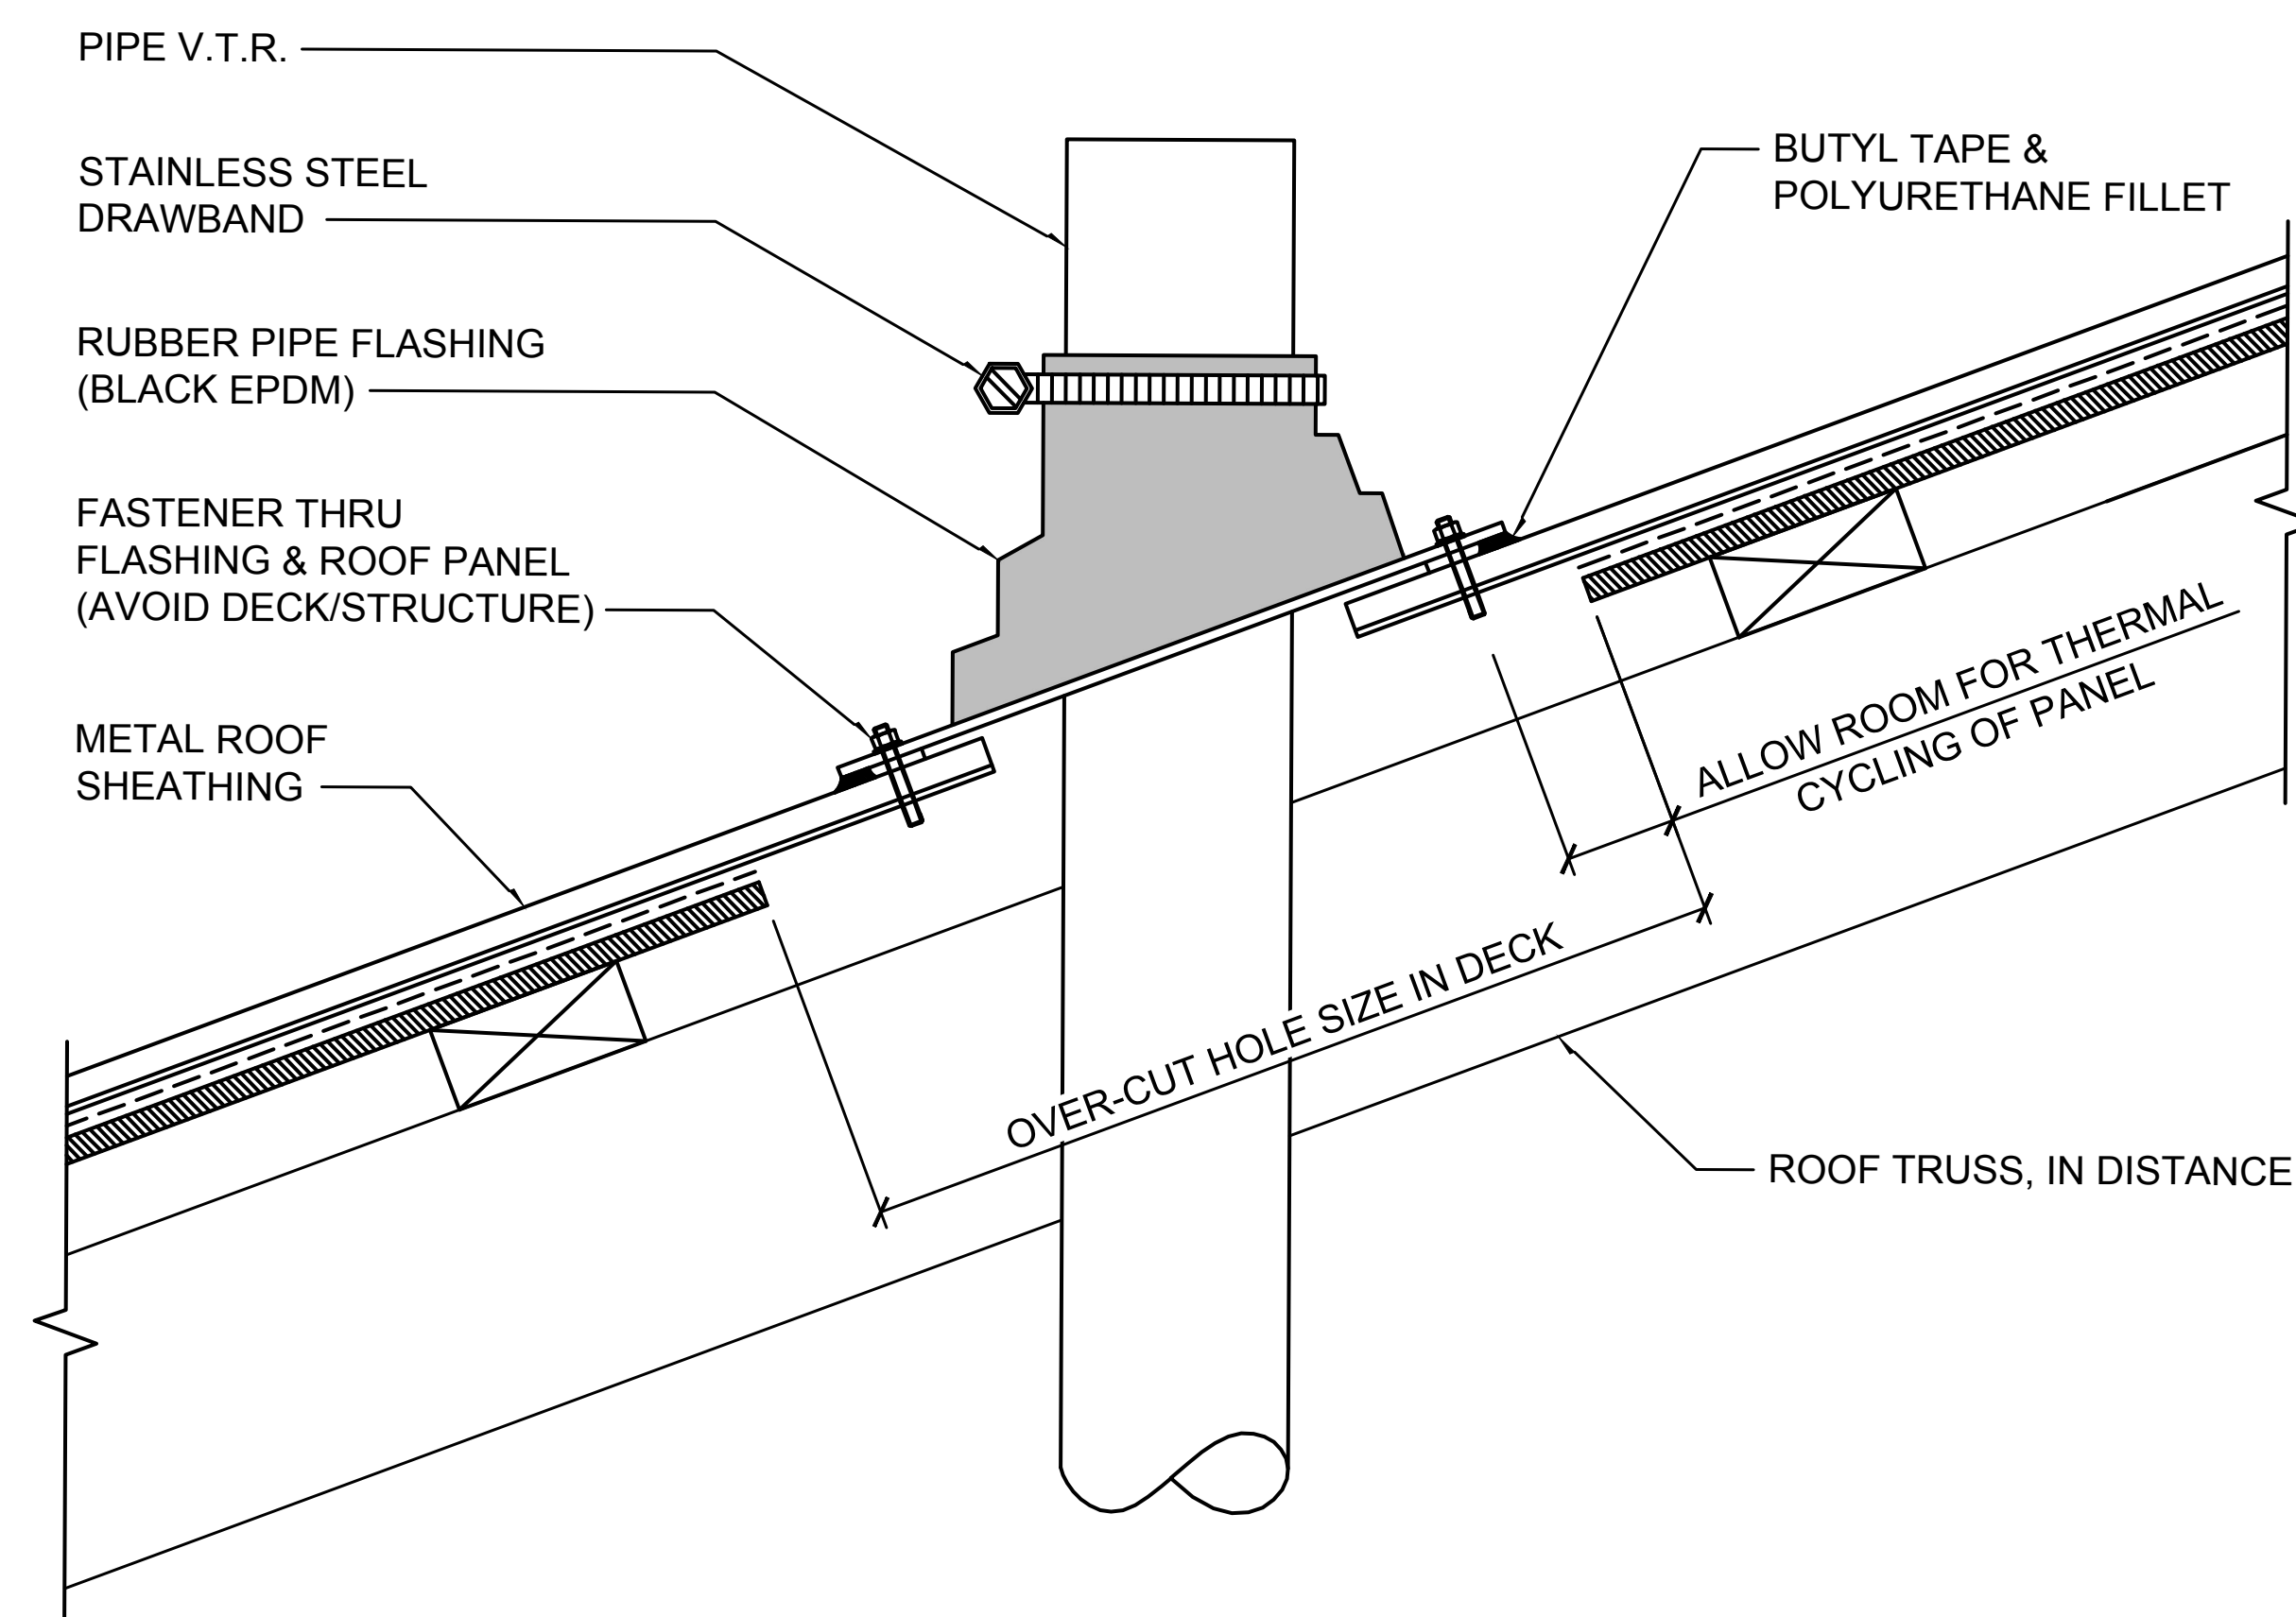

1 GABLE FLASHING DETAIL
S3.4 SCALE: 1:5

2 EAVE FLASHING DETAIL
S3.4 SCALE: 1:5

3 EAVE w/ GUTTER DETAIL
S3.4 SCALE: 1:5

4 RIDGE CAP DETAIL
S3.4 SCALE: 1:5

5 PIPE FLASHING DETAIL
S3.4 SCALE: 1:5