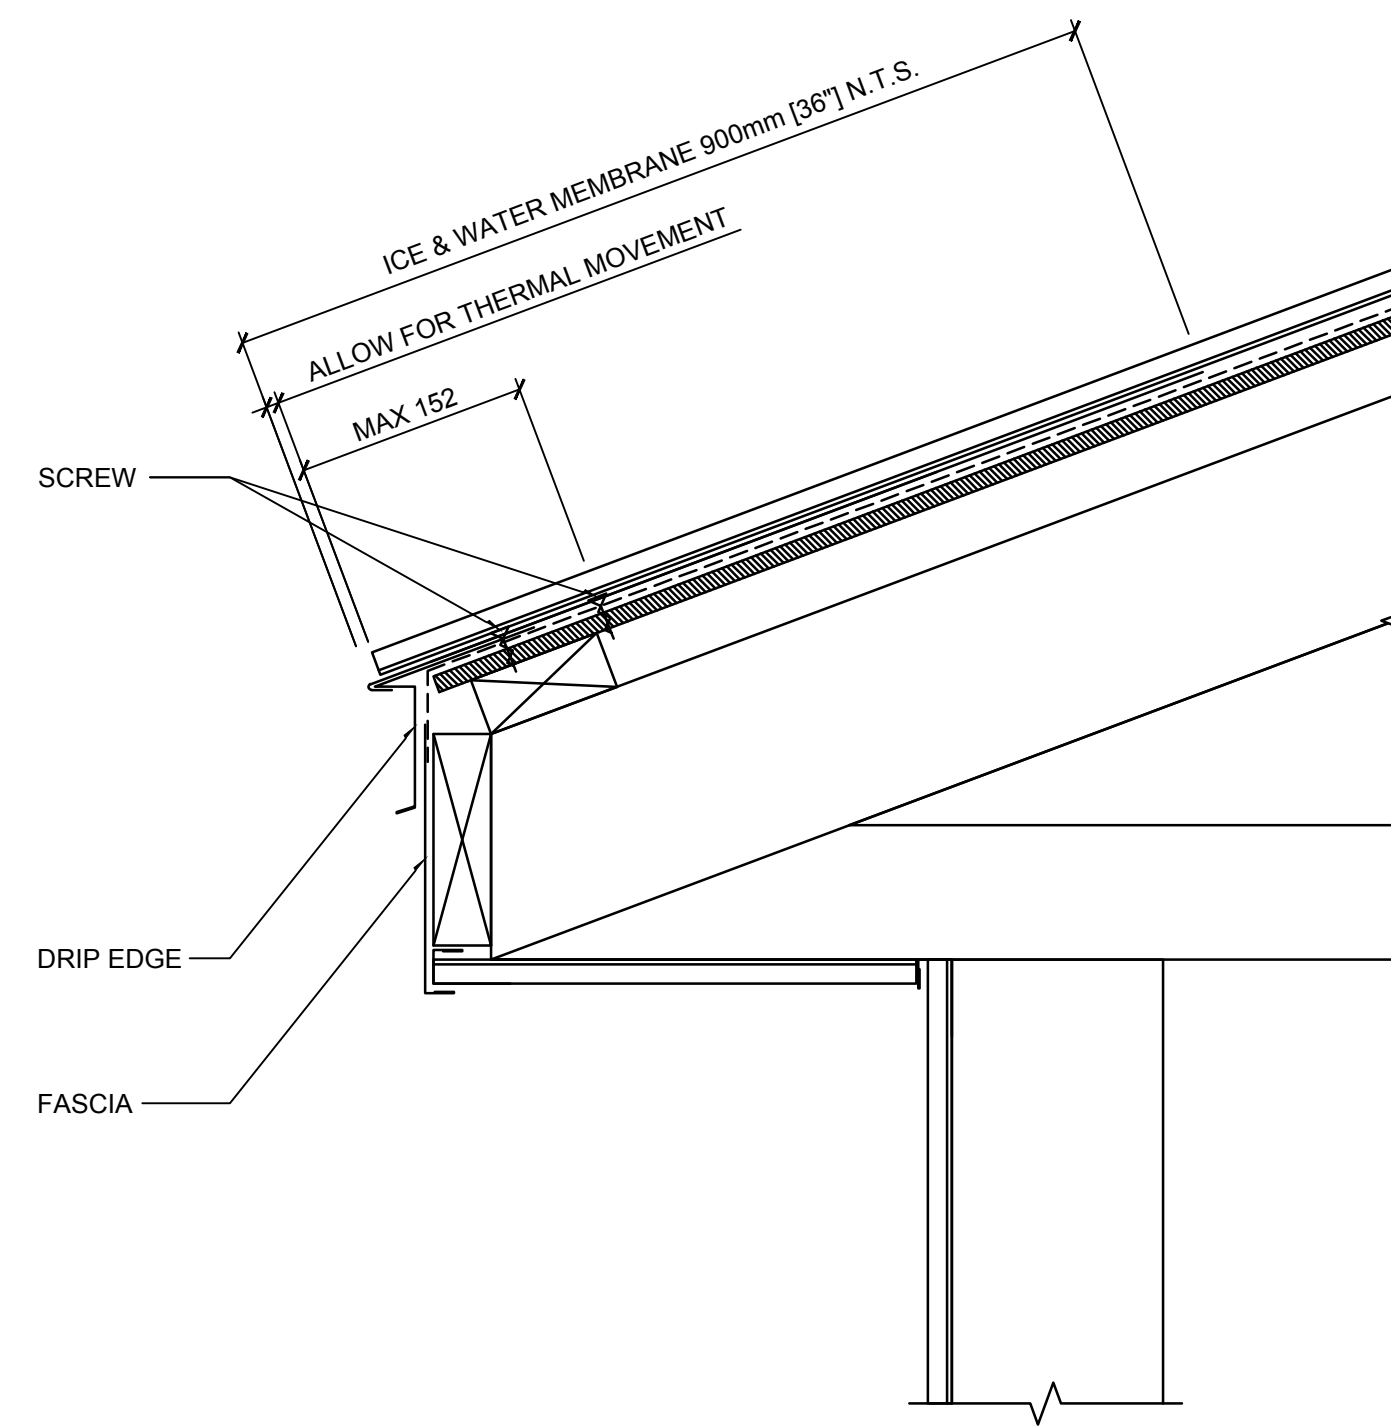

1 GABLE FLASHING DETAIL
S3.4 SCALE: 1:5

2 EAVE FLASHING DETAIL
S3.4 SCALE: 1:5

3 EAVE w/ GUTTER DETAIL
S3.4 SCALE: 1:5

4 RIDGE CAP DETAIL
S3.4 SCALE: 1:5

5 PIPE FLASHING DETAIL
S3.4 SCALE: 1:5