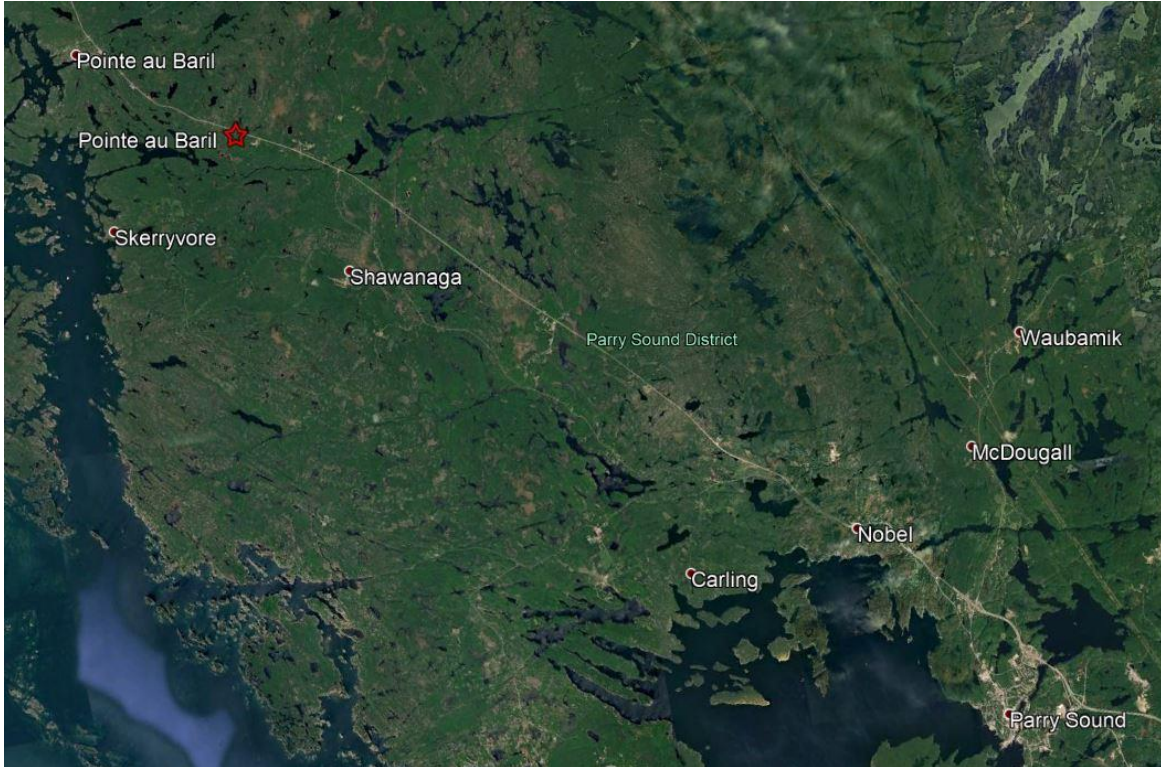

## APPENDIX B1: SITE LOCATION AND PHOTOGRAPHS

**Figure 1:** Site Location 45°33'50.00"N 80°19'18.00"W

**Figure 2:** Site Location 2

Fisheries and Oceans  
Canada

Pêches et Océans  
Canada

Canadian  
Coast Guard