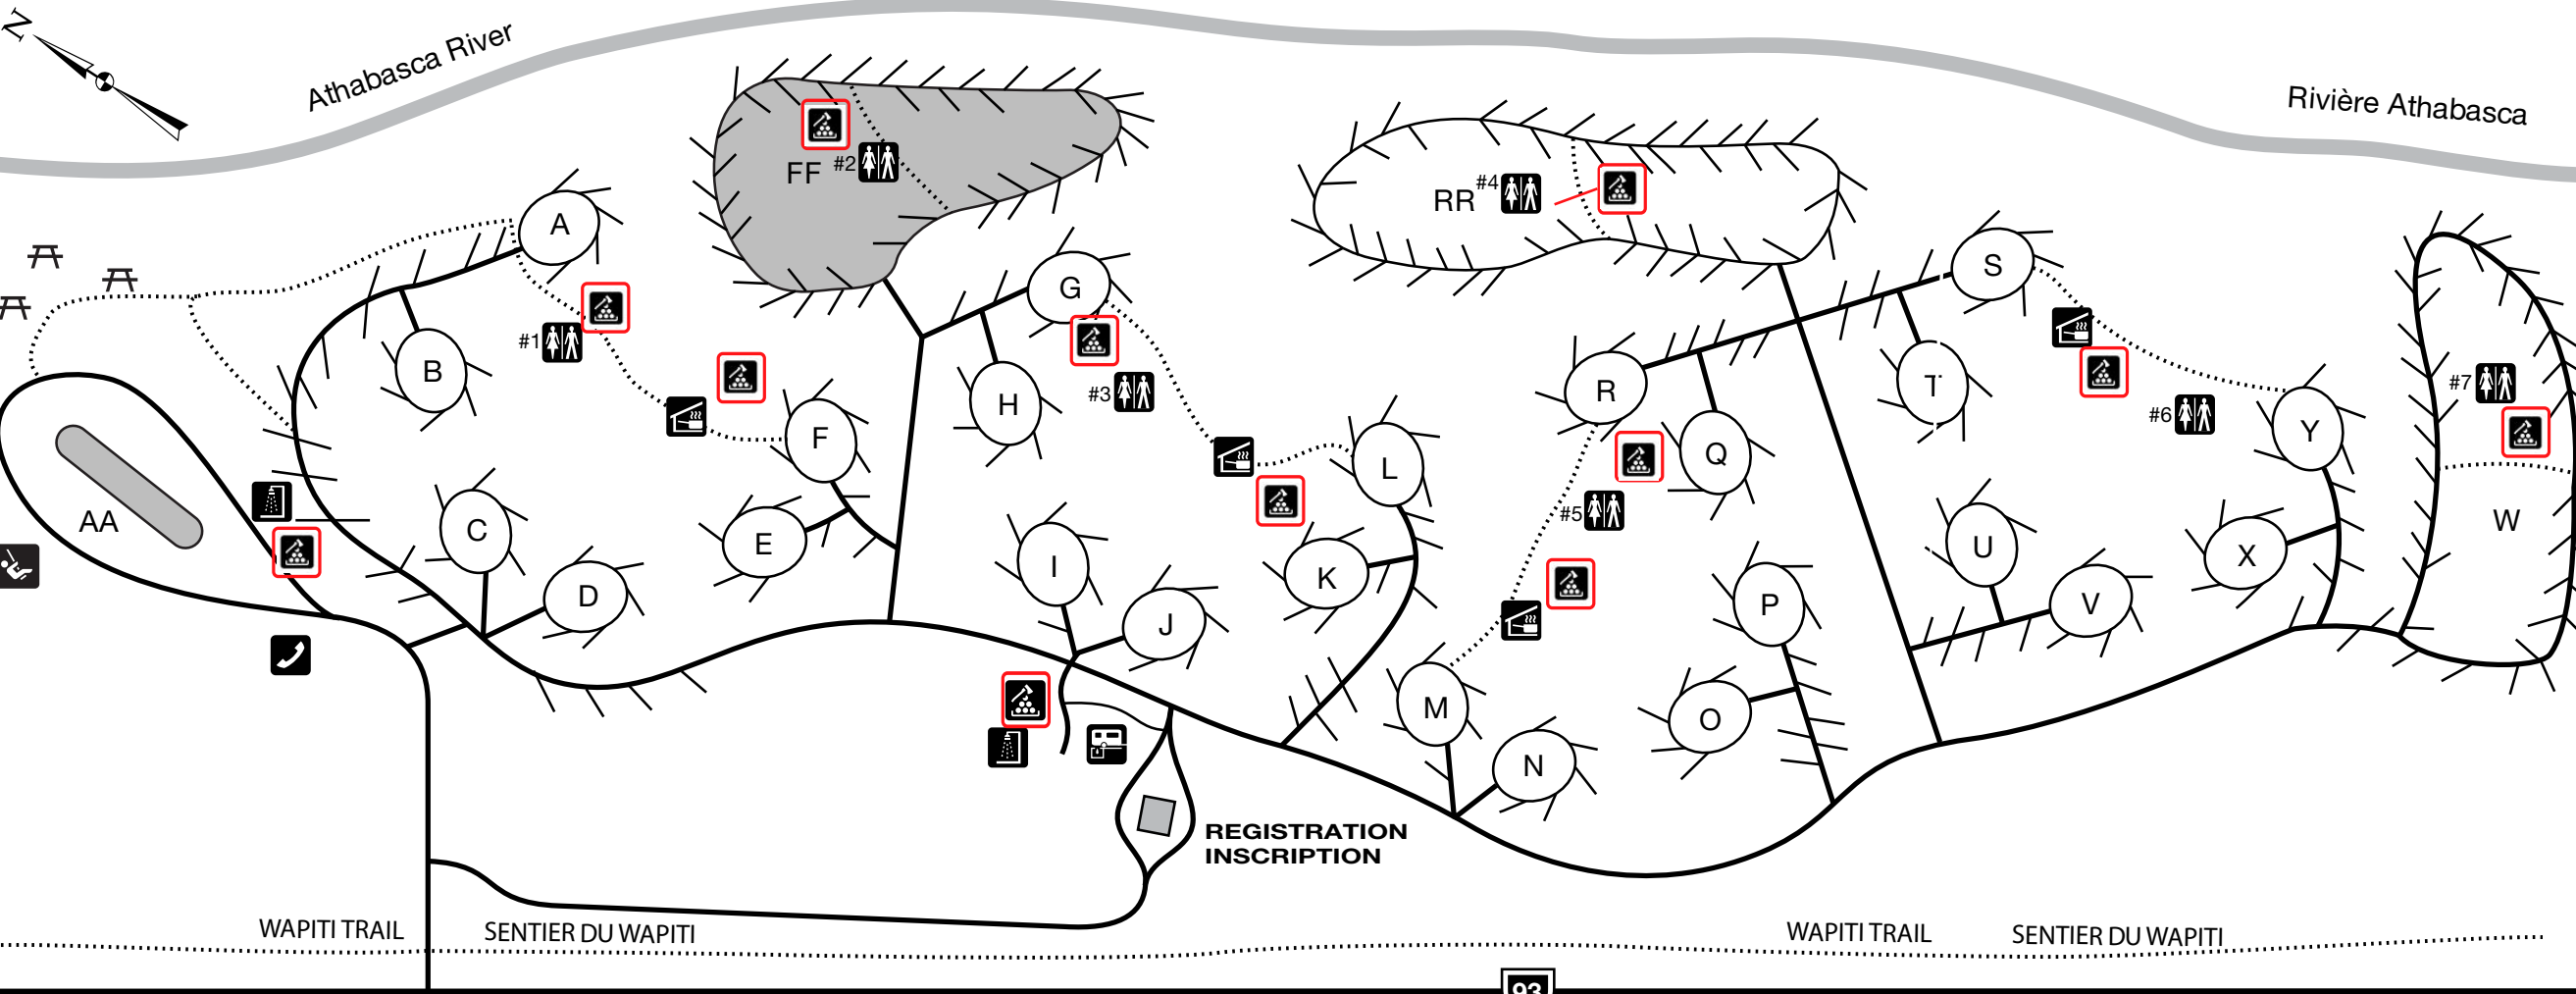

## Terrain de camping Wapiti

-  Fire Wood Location/ Bois
-  KITCHEN SHELTER / ABRI-CUISINE
-  WASHROOMS / TOILETTES
-  DUMPING STATION / POSTE DE VIDANGE
-  ..... FOOTPATHS / SENTIERS

### Fire Wood Pile Dimensions (L x W x H)

Loop AA	10m x 10m x 2m	Loop G	8m x 8m x 2m	Loop M	8m x 8m x 2m
Loop A	8m x 8m x 2m	Loop L	8m x 8m x 2m	Loop S	8m x 8m x 2m
Loop F	8m x 8m x 2m	Loop RR	8m x 8m x 2m	Loop W	6m x 6m x 2m
Loop FF	6m x 6m x 2m	Loop R	8m x 8m x 2m	Dump Station & Showers	10m x 10m x 2m

## Terrain de camping Wabasso

	WOOD / BOIS
	KITCHEN SHELTER / ABRI-CUISINE
	WASHROOMS / TOILETTES
	DUMPING STATION / POSTE DE VIDANGE
.....	FOOTPATHS / SENTIERS

### Fire Wood Pile Dimensions (L x W X H)

Loop A #1	10m x 8m x 2m	Loop B	8m x 6m x 2m
Loop A #2	10m x 10m x 2m	Loop C	5m x 6m x 2m
Loop A #3	6m x 8m x 2m	Loop D	4m x 6m x 2m
Loop A #4	10m x 10m x 2m	Overflow	6m x 8m x 2m