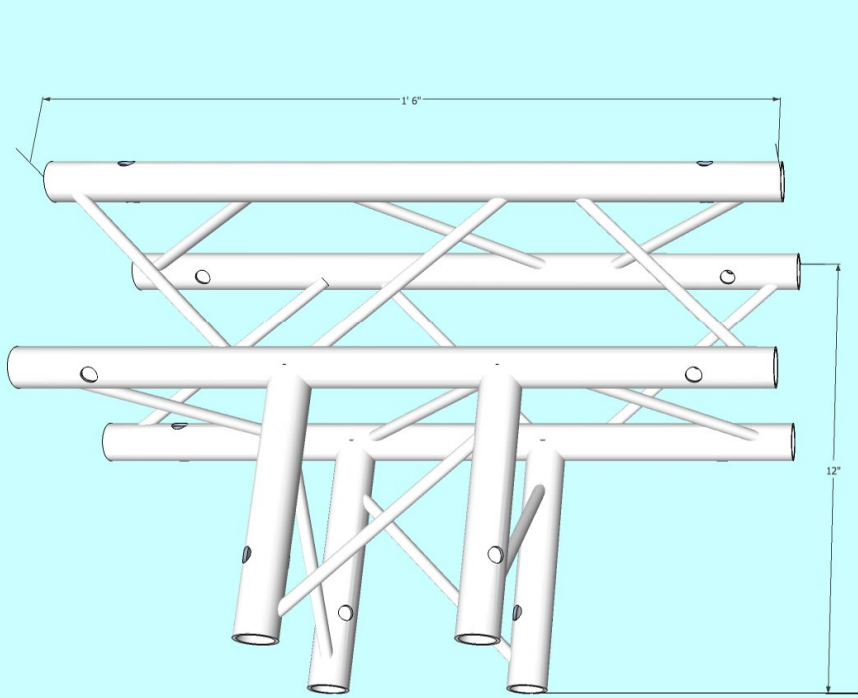

**90 DEGREE 2WAY**

**90 DEGREE 3WAY**

**T JUNCTION 3WAY**

**150 DEGREE 2WAY**

**90D JUNCTION 4WAY**

**8 INCH BASEPLATE**

**6 INCH BOX TRUSS 90 DEGREE 2WAY**

6 INCH BOX TRUSS T JUNCTION 3WAY

6 INCH BOX TRUSS 90 DEGREE 3WAY

6 INCH BOX TRUSS 90 DEGREE 4WAY

6 INCH BOX TRUSS 90D JUNCTION 4 WAY

6 INCH BOX TRUSS 90D JUNCTION 5WAY

6 INCH BOX TRUSS 90D JUNCTION 6WAY

# 8 INCH BASE PLATE

# 10 INCH BASE PLATE

6 INCH BOX TRUSS 150 DEGREE 2WAY