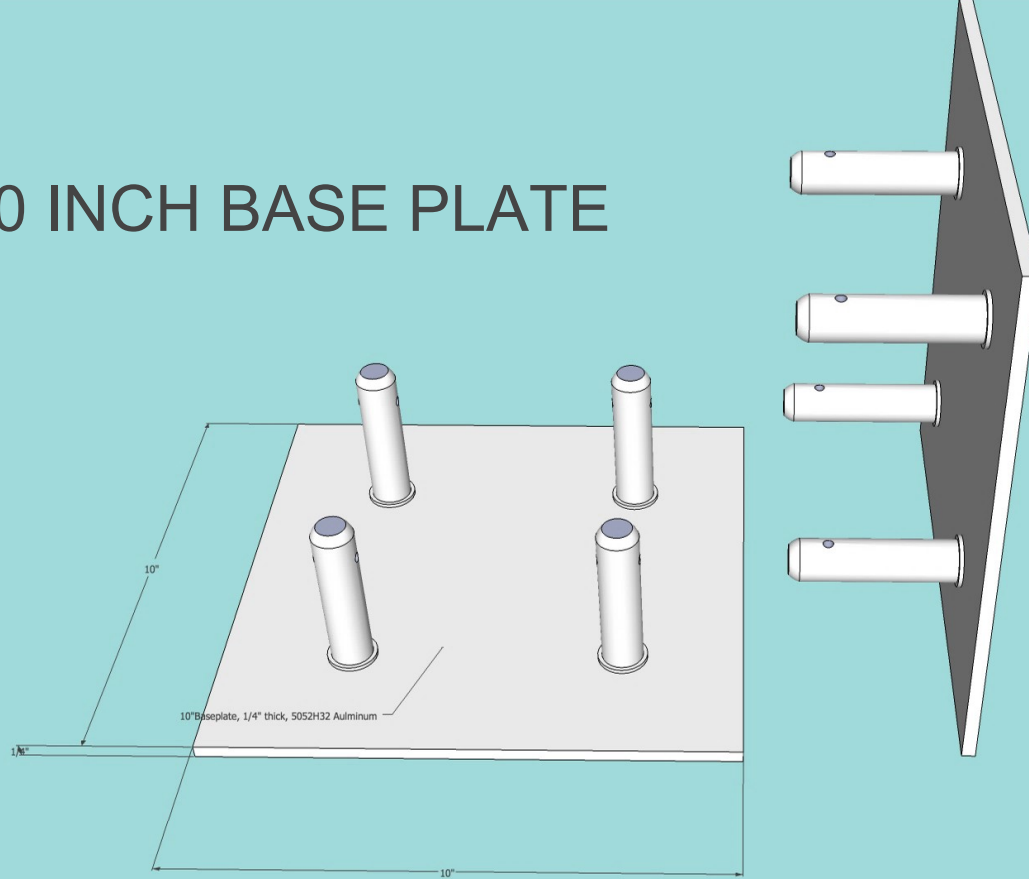

**90 DEGREE 2WAY**

**90 DEGREE 3WAY**

**T JUNCTION 3WAY**

**150 DEGREE 2WAY**

**90D JUNCTION 4WAY**

**8 INCH BASEPLATE**

**6 INCH BOX TRUSS 90 DEGREE 2WAY**

6 INCH BOX TRUSS T JUNCTION 3WAY

6 INCH BOX TRUSS 90 DEGREE 3WAY

6 INCH BOX TRUSS 90 DEGREE 4WAY

6 INCH BOX TRUSS 90D JUNCTION 4 WAY

6 INCH BOX TRUSS 90D JUNCTION 5WAY

6 INCH BOX TRUSS 90D JUNCTION 6WAY

# 8 INCH BASE PLATE

# 10 INCH BASE PLATE

6 INCH BOX TRUSS 150 DEGREE 2WAY