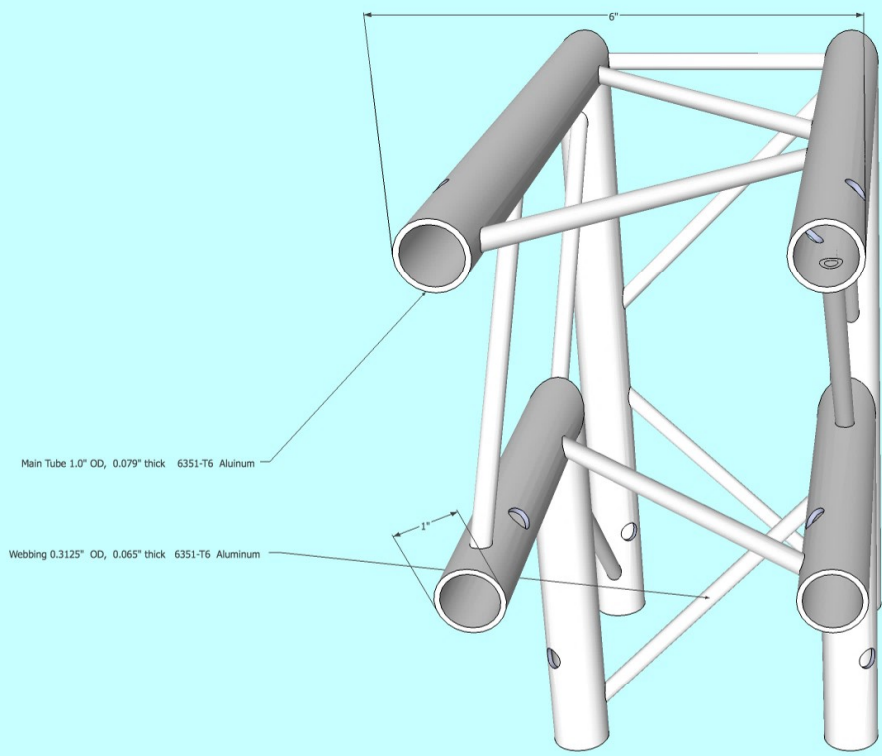

**90 DEGREE 2WAY**

**90 DEGREE 3WAY**

**T JUNCTION 3WAY**

**150 DEGREE 2WAY**

**90D JUNCTION 4WAY**

**8 INCH BASEPLATE**

**6 INCH BOX TRUSS 90 DEGREE 2WAY**

6 INCH BOX TRUSS T JUNCTION 3WAY

6 INCH BOX TRUSS 90 DEGREE 3WAY

6 INCH BOX TRUSS 90 DEGREE 4WAY

6 INCH BOX TRUSS 90D JUNCTION 4 WAY

6 INCH BOX TRUSS 90D JUNCTION 5WAY

6 INCH BOX TRUSS 90D JUNCTION 6WAY

# 8 INCH BASE PLATE

# 10 INCH BASE PLATE

6 INCH BOX TRUSS 150 DEGREE 2WAY