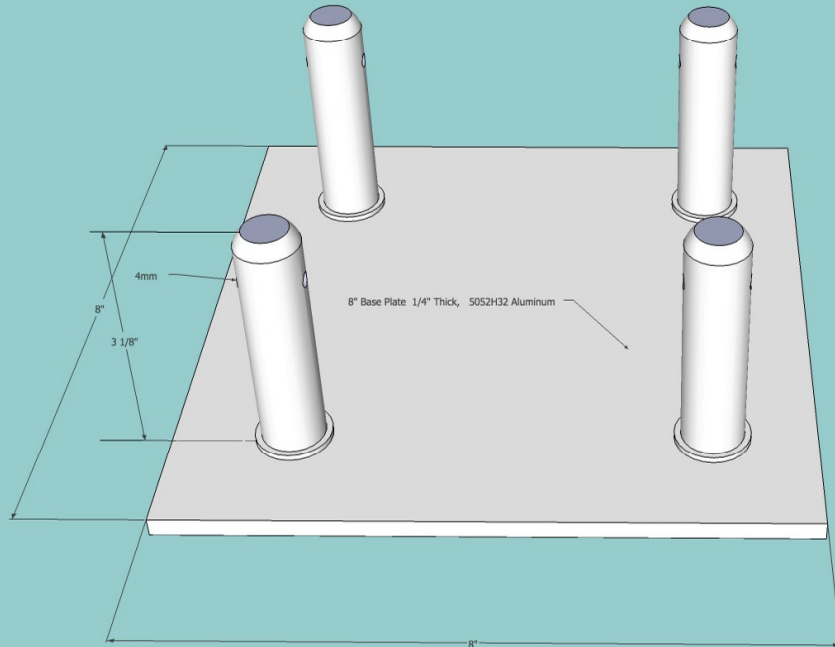

**90 DEGREE 2WAY**

**90 DEGREE 3WAY**

**T JUNCTION 3WAY**

**150 DEGREE 2WAY**

**90D JUNCTION 4WAY**

**8 INCH BASEPLATE**

**6 INCH BOX TRUSS 90 DEGREE 2WAY**

6 INCH BOX TRUSS T JUNCTION 3WAY

6 INCH BOX TRUSS 90 DEGREE 3WAY

6 INCH BOX TRUSS 90 DEGREE 4WAY

6 INCH BOX TRUSS 90D JUNCTION 4 WAY

6 INCH BOX TRUSS 90D JUNCTION 5WAY

6 INCH BOX TRUSS 90D JUNCTION 6WAY

# 8 INCH BASE PLATE

# 10 INCH BASE PLATE

6 INCH BOX TRUSS 150 DEGREE 2WAY