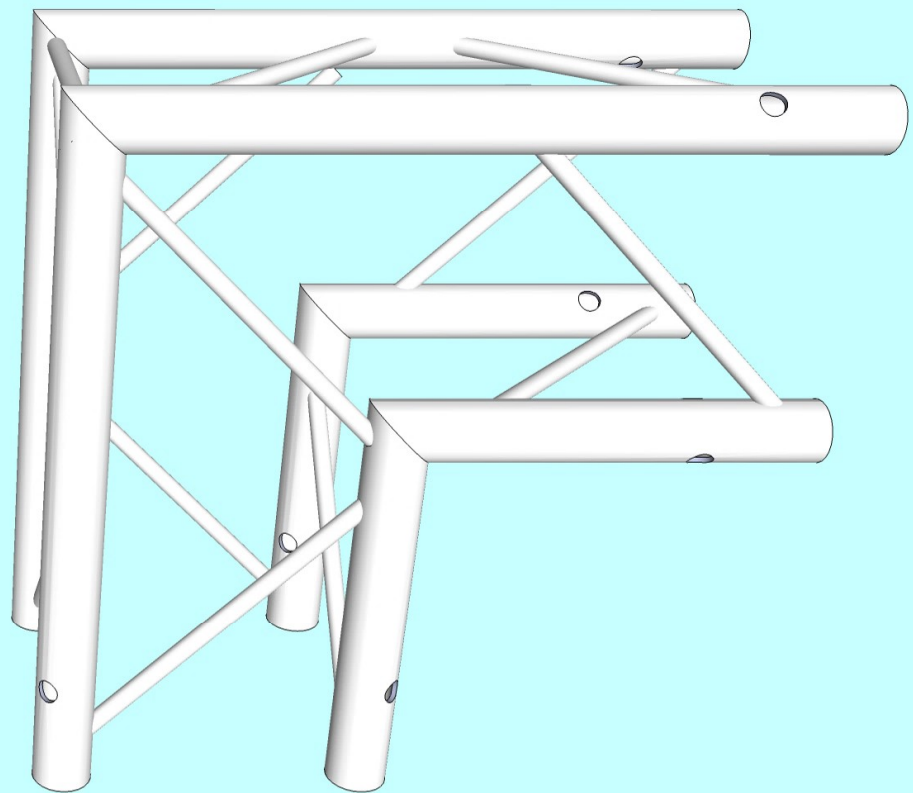

**90 DEGREE 2WAY**

**90 DEGREE 3WAY**

**T JUNCTION 3WAY**

**150 DEGREE 2WAY**

**90D JUNCTION 4WAY**

**8 INCH BASEPLATE**

**6 INCH BOX TRUSS 90 DEGREE 2WAY**

6 INCH BOX TRUSS T JUNCTION 3WAY

6 INCH BOX TRUSS 90 DEGREE 3WAY

6 INCH BOX TRUSS 90 DEGREE 4WAY

6 INCH BOX TRUSS 90D JUNCTION 4 WAY

6 INCH BOX TRUSS 90D JUNCTION 5WAY

6 INCH BOX TRUSS 90D JUNCTION 6WAY

# 8 INCH BASE PLATE

# 10 INCH BASE PLATE

6 INCH BOX TRUSS 150 DEGREE 2WAY