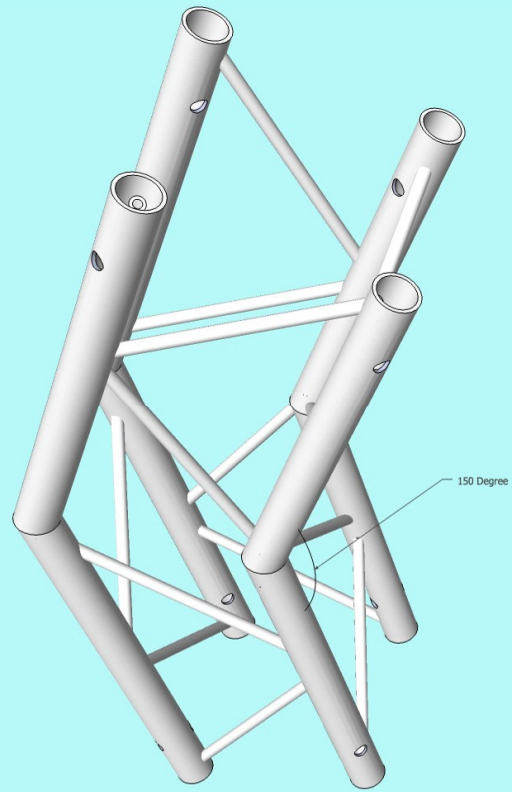

**90 DEGREE 2WAY**

**90 DEGREE 3WAY**

**T JUNCTION 3WAY**

**150 DEGREE 2WAY**

**90D JUNCTION 4WAY**

**8 INCH BASEPLATE**

**6 INCH BOX TRUSS 90 DEGREE 2WAY**

6 INCH BOX TRUSS T JUNCTION 3WAY

6 INCH BOX TRUSS 90 DEGREE 3WAY

6 INCH BOX TRUSS 90 DEGREE 4WAY

6 INCH BOX TRUSS 90D JUNCTION 4 WAY

6 INCH BOX TRUSS 90D JUNCTION 5WAY

6 INCH BOX TRUSS 90D JUNCTION 6WAY

# 8 INCH BASE PLATE

# 10 INCH BASE PLATE

6 INCH BOX TRUSS 150 DEGREE 2WAY