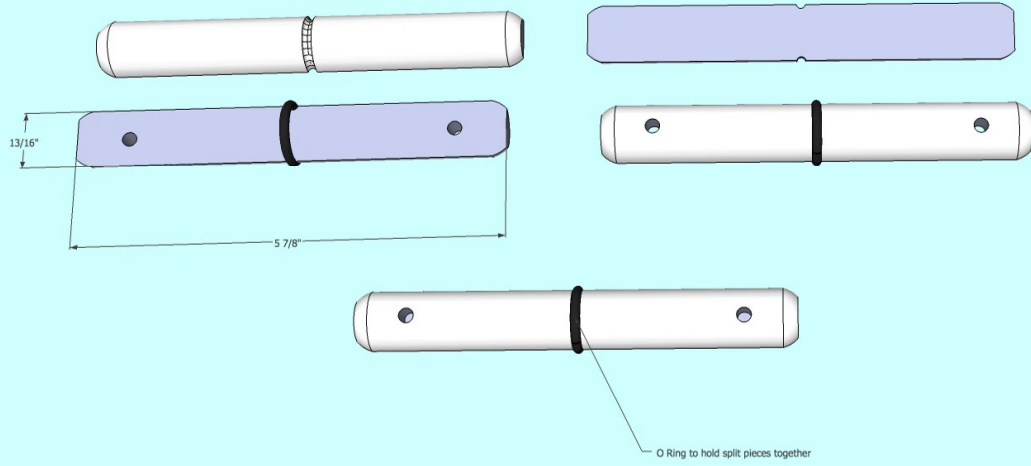

6 INCH BOX TRUSS 90 DEGREE 3WAY

6 INCH BOX TRUSS 90 DEGREE 4WAY

6 INCH BOX TRUSS 90D JUNCTION 4 WAY

6 INCH BOX TRUSS 90D JUNCTION 5WAY

6 INCH BOX TRUSS 90D JUNCTION 6WAY

# 8 INCH BASE PLATE

# 10 INCH BASE PLATE

6 INCH BOX TRUSS 150 DEGREE 2WAY