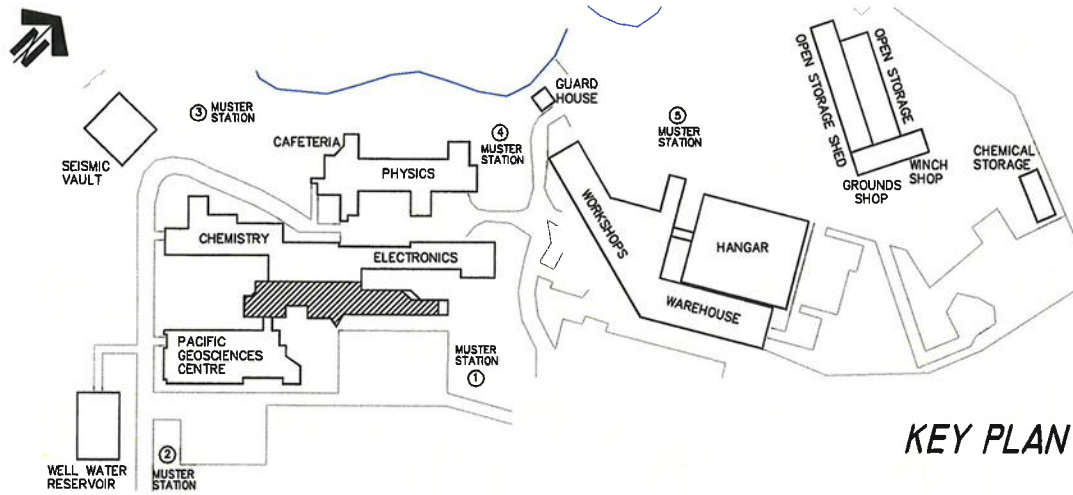

INSTITUTE OF OCEAN SCIENCES

FLOOR PLAN OF
PGC - UPPER LEVEL

CLEANING SYMBOL LEGEND

- NO ACCESS
- 24 HOUR SERVICE
- DAILY. (MON. TO FRI.)
- SPECIAL LABS
- QUAD CLEANING
- S QUAD CLEANING - SUPERVISED
- SUMMER PROJECT WORK
- FIRE
EXIT FIRE EXITS
- CC CLEANING CLOSET

INSTITUTE OF OCEAN SCIENCES

FLOOR PLAN OF
PGC - LOWER LEVEL

CLEANING SYMBOL LEGEND

-  NO ACCESS
-  FIRE EXITS

ENTRANCE FROM LAWN AREA LOCATED AT SOUTH ELEVATION

FLOOR PLAN OF LABORATORIES-PENTHOUSE LEVEL

KEY PLAN