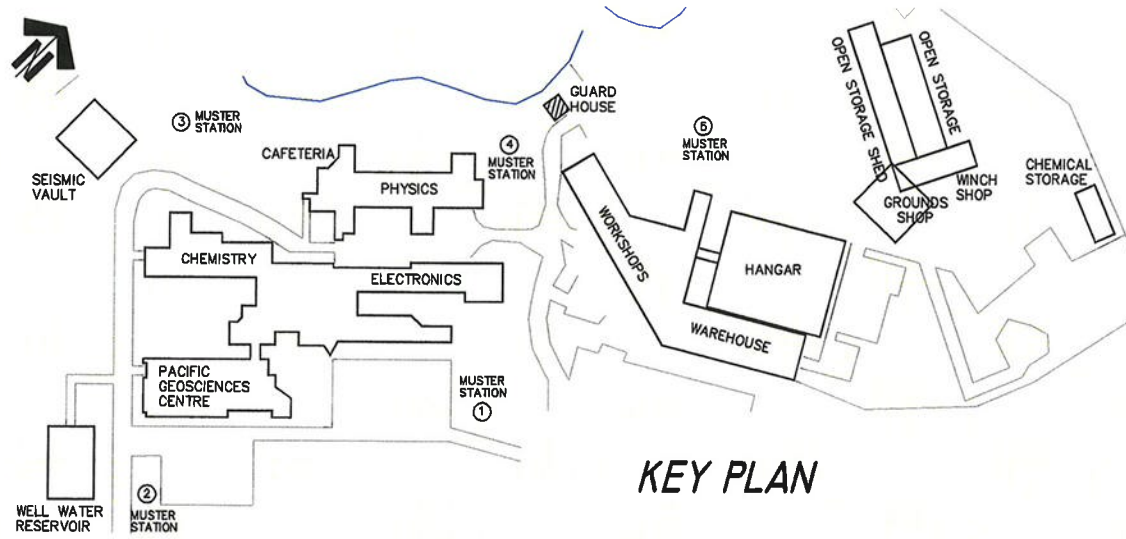

INSTITUTE OF OCEAN SCIENCES

FLOOR PLAN OF LABORATORIES-LOWER LEVEL

INSTITUTE OF OCEAN SCIENCES

FLOOR PLAN OF OCEAN SCIENCES & CAFETERIA

-  NO ACCESS
-  24 HOUR SERVICE
-  DAILY (MON. TO FRI.)
-  SPECIAL LABS
-  QUAD CLEANING
-  QUAD CLEANING - SUPERVISED
-  SUMMER PROJECT WORK

INSTITUTE OF OCEAN SCIENCES

**FLOOR PLAN OF
ELECTRONICS SHOPS**

KEY PLAN

CLEANING SYMBOL LEGEND

- | | | | |
|---|----------------------------|---|-----------------|
|  | NO ACCESS |  | FIRE EXITS |
|  | 24 HOUR SERVICE |  | CLEANING CLOSET |
|  | DAILY. (MON. TO FRI.) | | |
|  | SPECIAL LABS | | |
|  | QUAD CLEANING | | |
|  | QUAD CLEANING - SUPERVISED | | |
|  | SUMMER PROJECT WORK | | |

FLOOR PLAN OF
MCTS, STORES, HEATING PLANT, CCG VESSEL SUPPORT
& HANGER (UPPER LEVEL)

CLEANING SYMBOL LEGEND

- | | | | |
|---|----------------------------|--|-----------------|
|  | NO ACCESS |  | FIRE EXITS |
|  | 24 HOUR SERVICE |  | CLEANING CLOSET |
|  | DAILY. (MON. TO FRI.) |  | WASHER + DRYER |
|  | SPECIAL LABS | | |
|  | QUAD CLEANING | | |
|  | QUAD CLEANING - SUPERVISED | | |
|  | SUMMER PROJECT WORK | | |

KEY PLAN

**FLOOR PLAN OF
WORKSHOP AND HANGAR
LOWER LEVEL**

CLEANING SYMBOL LEGEND

-  24 HOUR SERVICE
-  FIRE EXIT

KEY PLAN

CLEANING SYMBOL LEGEND

- NO ACCESS
- 24 HOUR SERVICE
- DAILY. (MON. TO FRI.)
- SPECIAL LABS
- QUAD CLEANING
- S QUAD CLEANING - SUPERVISED
- SUMMER PROJECT WORK
- FIRE
EXIT FIRE EXITS
- CC CLEANING CLOSET