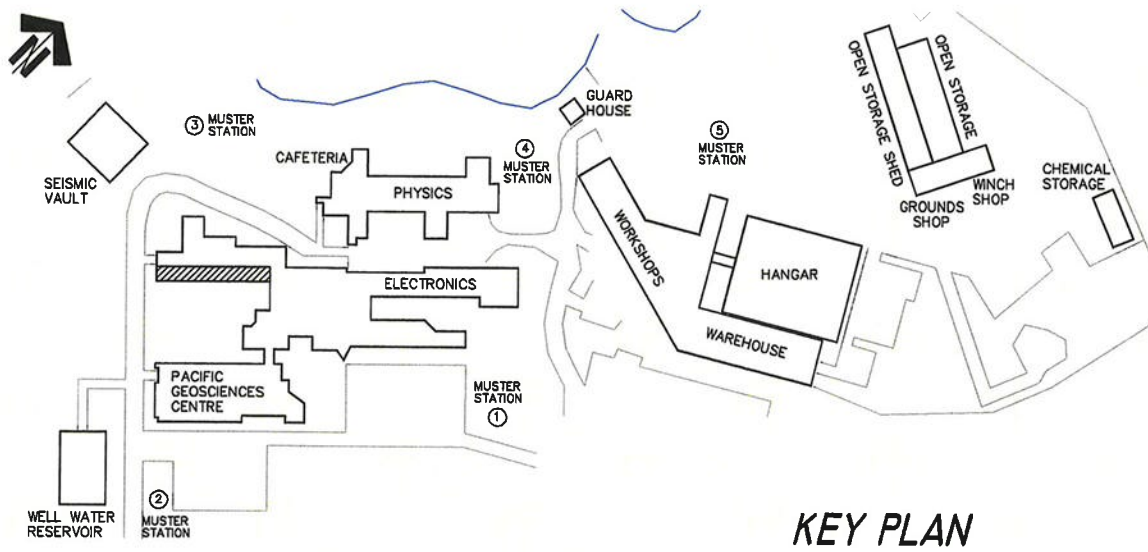

INSTITUTE OF OCEAN SCIENCES

FLOOR PLAN OF
PGC - UPPER LEVEL

CLEANING SYMBOL LEGEND

- NO ACCESS
- 24 HOUR SERVICE
- DAILY. (MON. TO FRI.)
- SPECIAL LABS
- QUAD CLEANING
- S QUAD CLEANING - SUPERVISED
- SUMMER PROJECT WORK
- FIRE
EXIT FIRE EXITS
- CC CLEANING CLOSET

INSTITUTE OF OCEAN SCIENCES

FLOOR PLAN OF
PGC - LOWER LEVEL

CLEANING SYMBOL LEGEND

-  NO ACCESS
-  FIRE EXITS

ENTRANCE FROM LAWN AREA LOCATED AT SOUTH ELEVATION

FLOOR PLAN OF LABORATORIES-PENTHOUSE LEVEL

KEY PLAN

INSTITUTE OF OCEAN SCIENCES

FLOOR PLAN OF LABORATORIES-LOWER LEVEL

INSTITUTE OF OCEAN SCIENCES

FLOOR PLAN OF OCEAN SCIENCES & CAFETERIA

-  NO ACCESS
-  24 HOUR SERVICE
-  DAILY (MON. TO FRI.)
-  SPECIAL LABS
-  QUAD CLEANING
-  QUAD CLEANING - SUPERVISED
-  SUMMER PROJECT WORK

KEY PLAN

**FLOOR PLAN OF
WORKSHOP AND HANGAR
LOWER LEVEL**

CLEANING SYMBOL LEGEND

-  24 HOUR SERVICE
-  FIRE EXIT

KEY PLAN

CLEANING SYMBOL LEGEND

- NO ACCESS
- 24 HOUR SERVICE
- DAILY. (MON. TO FRI.)
- SPECIAL LABS
- QUAD CLEANING
- S QUAD CLEANING - SUPERVISED
- SUMMER PROJECT WORK
- FIRE
EXIT FIRE EXITS
- CC CLEANING CLOSET