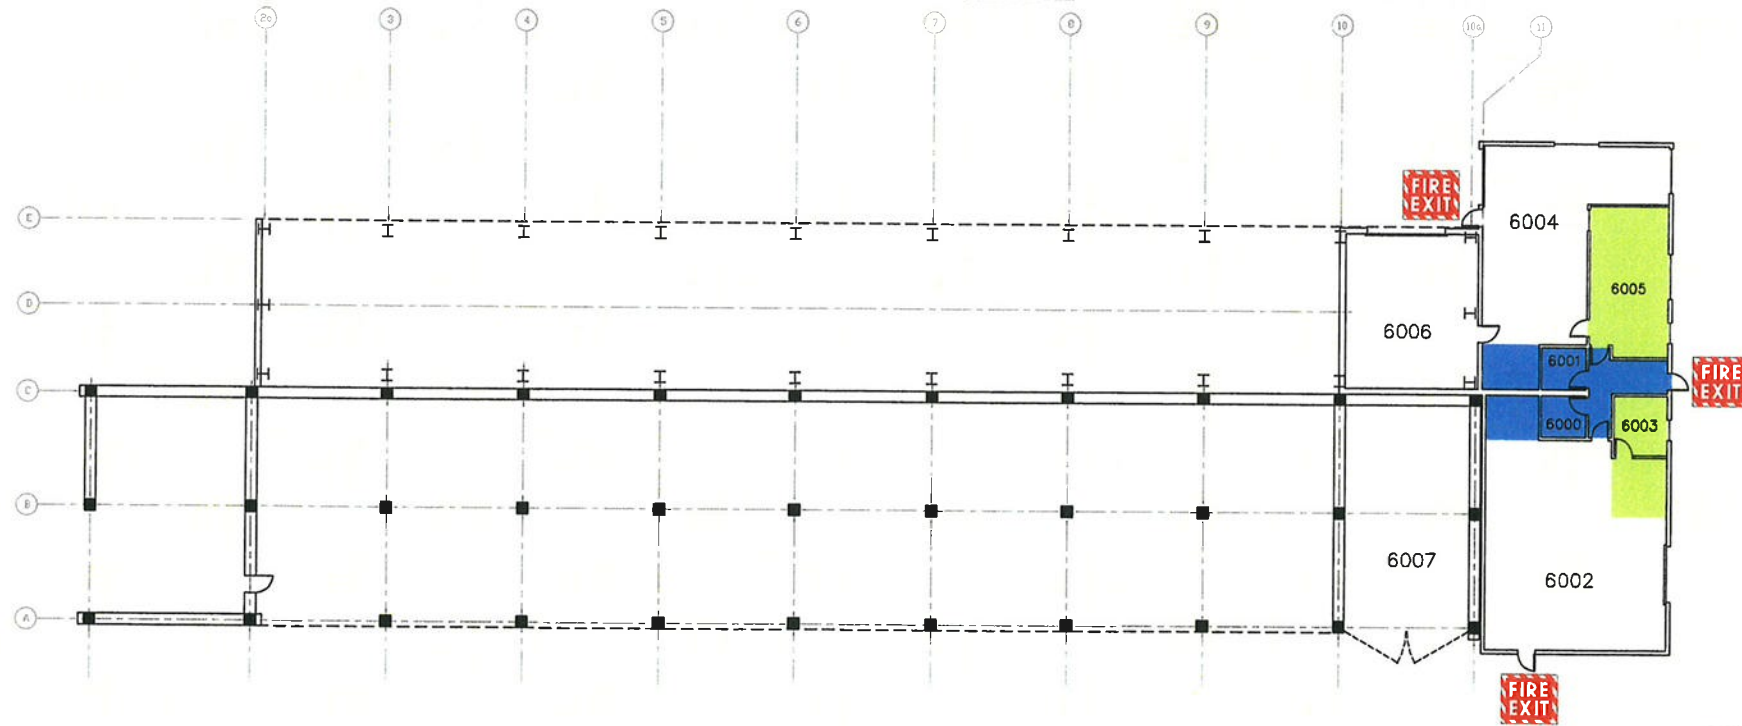

KEY PLAN

**FLOOR PLAN OF
WORKSHOP AND HANGAR
LOWER LEVEL**

CLEANING SYMBOL LEGEND

-  24 HOUR SERVICE
-  FIRE EXIT

KEY PLAN

CLEANING SYMBOL LEGEND

- NO ACCESS
- 24 HOUR SERVICE
- DAILY. (MON. TO FRI.)
- SPECIAL LABS
- QUAD CLEANING
- S QUAD CLEANING - SUPERVISED
- SUMMER PROJECT WORK
- FIRE
EXIT FIRE EXITS
- CC CLEANING CLOSET