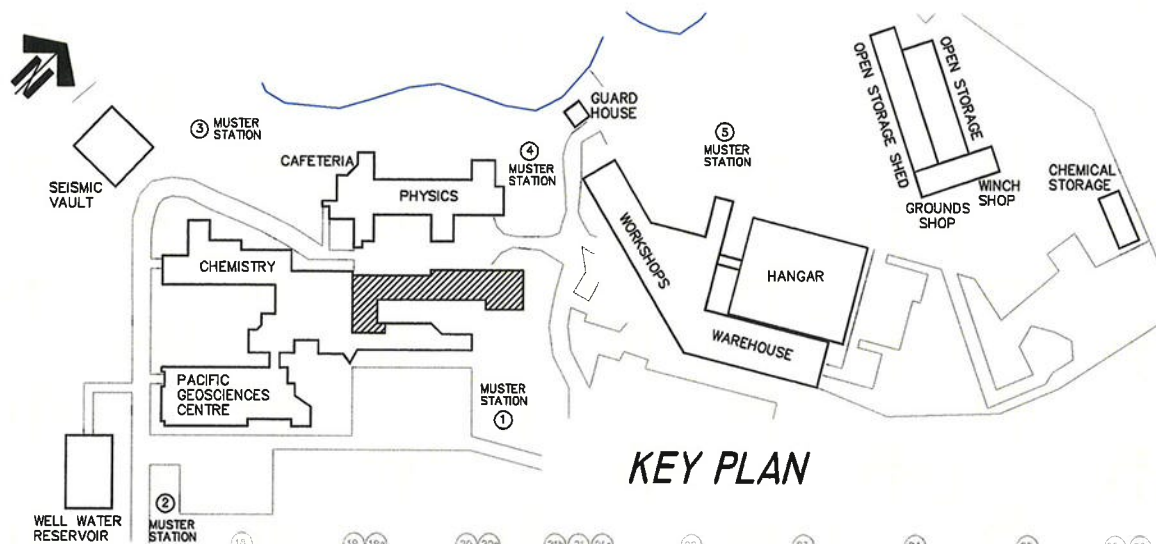

INSTITUTE OF OCEAN SCIENCES

**FLOOR PLAN OF
OCEAN SCIENCES/HYDROGRAPHY
CCG**

CLEANING SYMBOL LEGEND

- NO ACCESS
 - 24 HOUR SERVICE
 - DAILY. (MON. TO FRI.)
 - SPECIAL LABS
 - QUAD CLEANING
 - S QUAD CLEANING - SUPERVISED
 - SUMMER PROJECT WORK
- FIRE
EXIT FIRE EXITS
 - CC CLEANING CLOSET

INSTITUTE OF OCEAN SCIENCES

FLOOR PLAN OF LABORATORIES-LOWER LEVEL

INSTITUTE OF OCEAN SCIENCES

FLOOR PLAN OF OCEAN SCIENCES & CAFETERIA

-  NO ACCESS
-  24 HOUR SERVICE
-  DAILY (MON. TO FRI.)
-  SPECIAL LABS
-  QUAD CLEANING
-  QUAD CLEANING - SUPERVISED
-  SUMMER PROJECT WORK

 FIRE EXITS

 CLEANING CLOSET

KEY PLAN

CLEANING SYMBOL LEGEND

- NO ACCESS
- 24 HOUR SERVICE
- DAILY. (MON. TO FRI.)
- SPECIAL LABS
- QUAD CLEANING
- S QUAD CLEANING - SUPERVISED
- SUMMER PROJECT WORK
- FIRE
EXIT FIRE EXITS
- CC CLEANING CLOSET

INSTITUTE OF OCEAN SCIENCES

**FLOOR PLAN OF
ELECTRONICS SHOPS**

KEY PLAN

CLEANING SYMBOL LEGEND

- | | | | |
|---|----------------------------|---|-----------------|
|  | NO ACCESS |  | FIRE EXITS |
|  | 24 HOUR SERVICE |  | CLEANING CLOSET |
|  | DAILY. (MON. TO FRI.) | | |
|  | SPECIAL LABS | | |
|  | QUAD CLEANING | | |
|  | QUAD CLEANING - SUPERVISED | | |
|  | SUMMER PROJECT WORK | | |