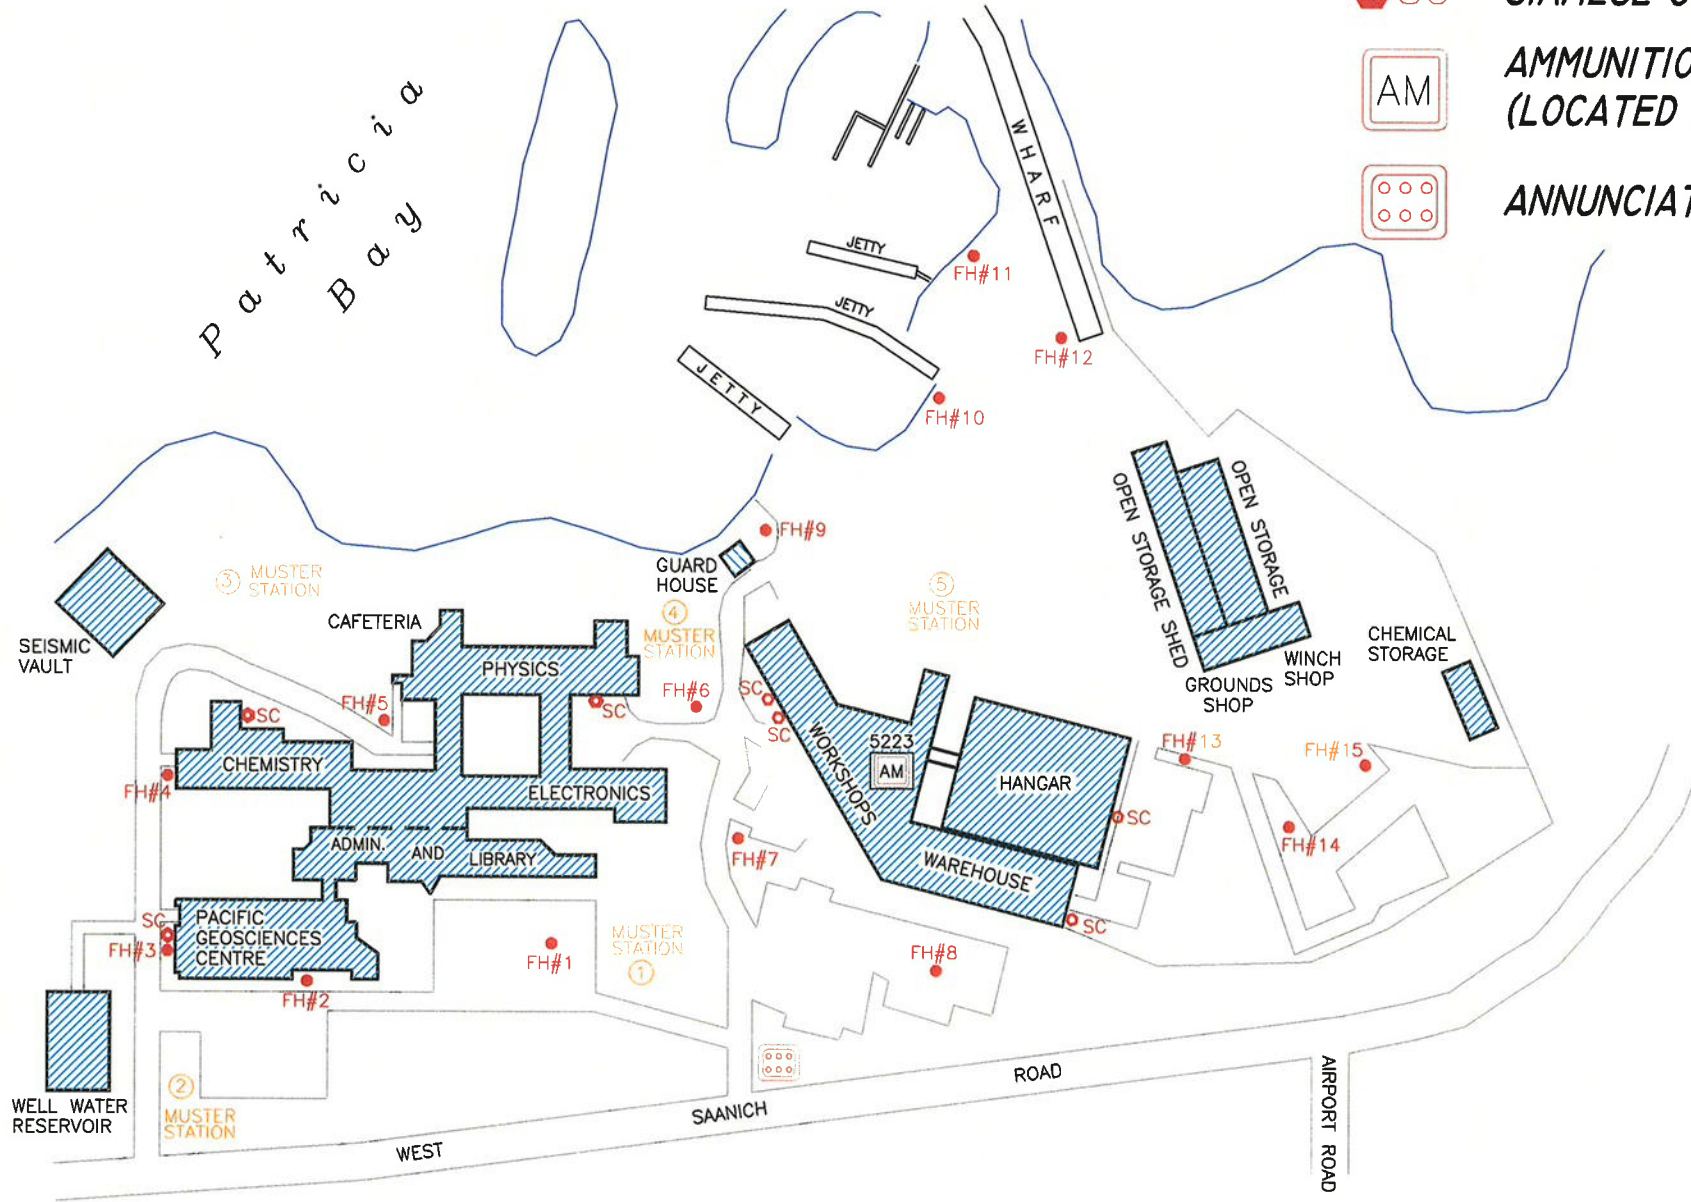

SYMBOL LEGEND

● FH# FIRE HYDRANT LOCATION

⬡ SC SIAMESE CONNECTION

AM AMMUNITION STORAGE
(LOCATED IN ROOM 5223)

ANNUNCIATOR PANEL

CLEANING SYMBOL LEGEND

-  NO ACCESS
-  FIRE EXITS

KEY PLAN

KEY PLAN

FLOOR PLAN OF
LABORATORIES-UPPER LEVEL

KEY PLAN

CLEANING SYMBOL LEGEND

-  NO ACCESS
-  24 HOUR SERVICE
-  DAILY. (MON. TO FRI.)
-  SPECIAL LABS
-  QUAD CLEANING
-  QUAD CLEANING - SUPERVISED
-  SUMMER PROJECT WORK
-  FIRE EXITS
-  CLEANING CLOSET

INSTITUTE OF OCEAN SCIENCES

FLOOR PLAN OF LABORATORIES-LOWER LEVEL

INSTITUTE OF OCEAN SCIENCES

FLOOR PLAN OF OCEAN SCIENCES & CAFETERIA

-  NO ACCESS
-  24 HOUR SERVICE
-  DAILY (MON. TO FRI.)
-  SPECIAL LABS
-  QUAD CLEANING
-  QUAD CLEANING - SUPERVISED
-  SUMMER PROJECT WORK

KEY PLAN

**FLOOR PLAN OF
WORKSHOP AND HANGAR
LOWER LEVEL**

CLEANING SYMBOL LEGEND

-  24 HOUR SERVICE
-  FIRE EXIT

KEY PLAN

CLEANING SYMBOL LEGEND

- NO ACCESS
- 24 HOUR SERVICE
- DAILY. (MON. TO FRI.)
- SPECIAL LABS
- QUAD CLEANING
- S QUAD CLEANING - SUPERVISED
- SUMMER PROJECT WORK
- FIRE
EXIT FIRE EXITS
- CC CLEANING CLOSET