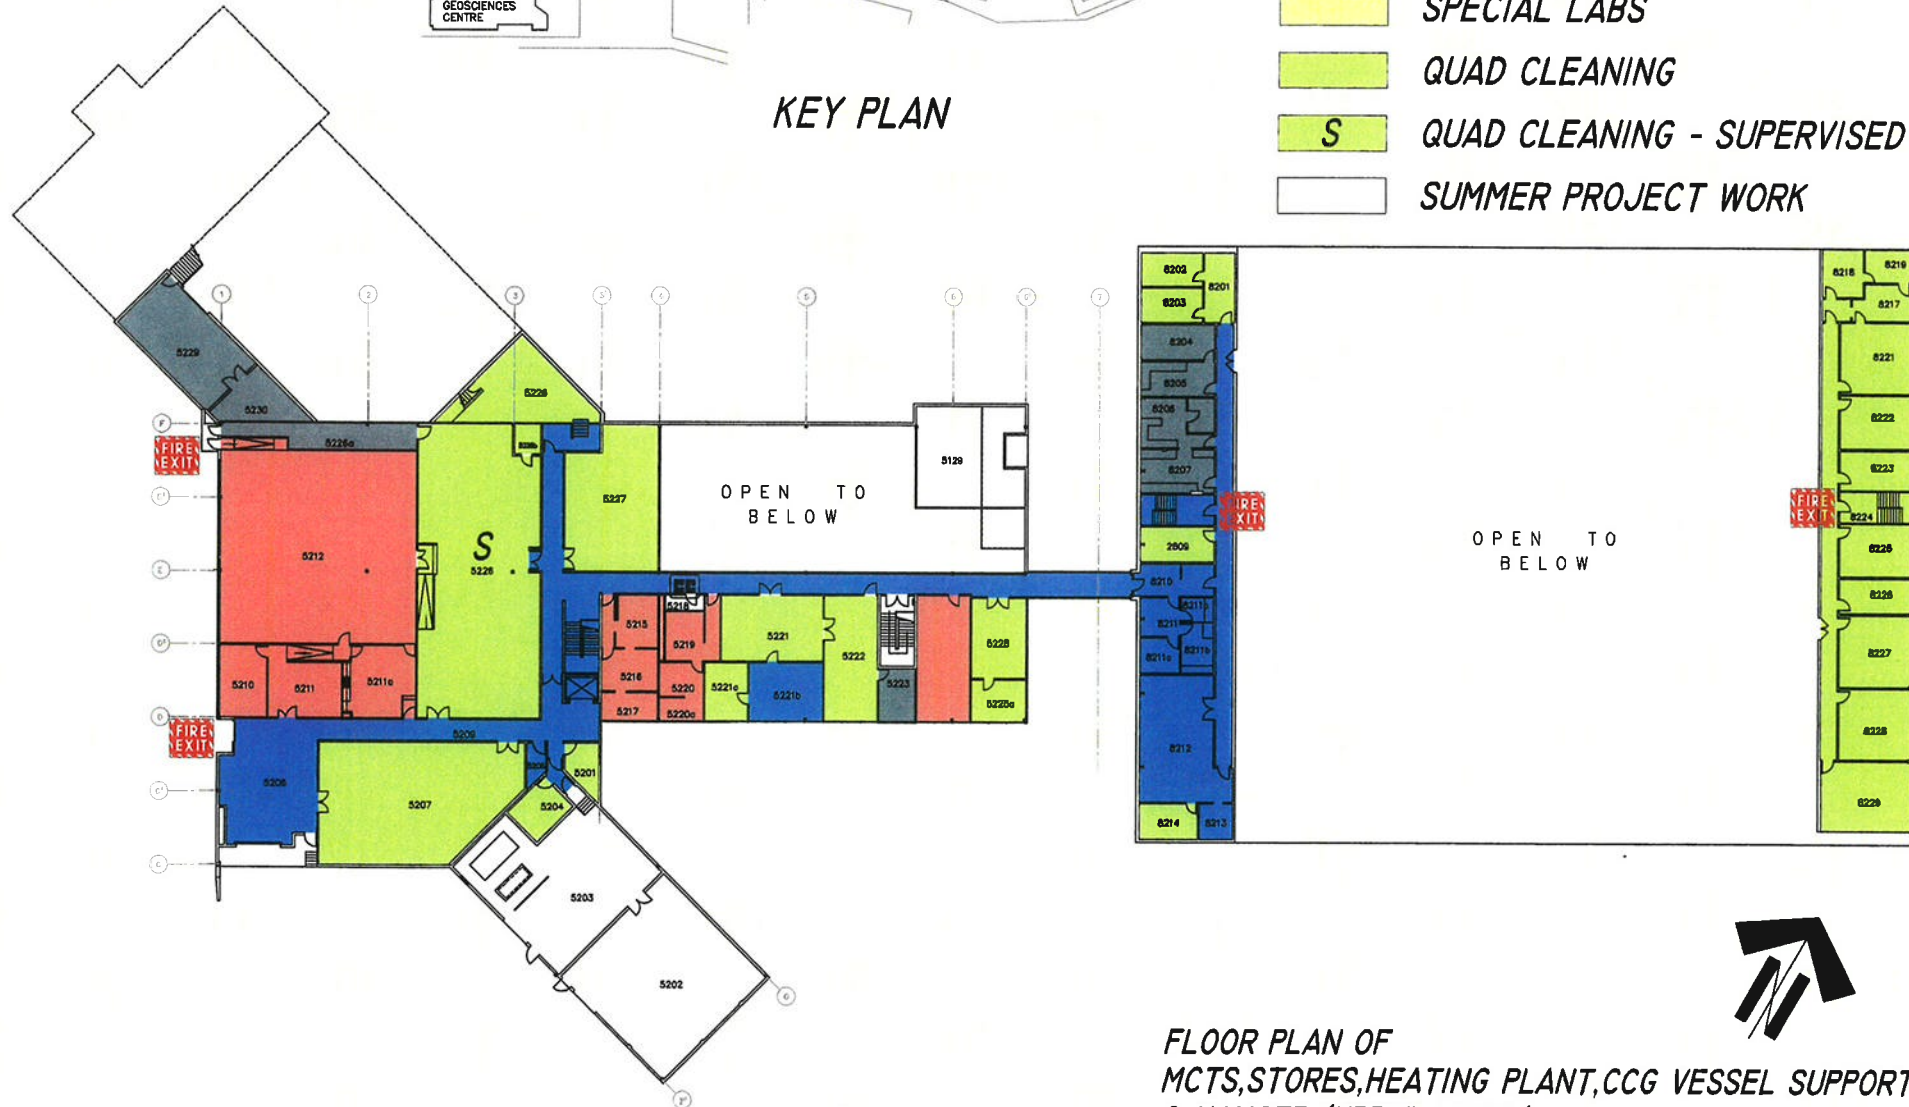

INSTITUTE OF OCEAN SCIENCES

FLOOR PLAN OF LABORATORIES-LOWER LEVEL

INSTITUTE OF OCEAN SCIENCES

FLOOR PLAN OF OCEAN SCIENCES & CAFETERIA

-  NO ACCESS
-  24 HOUR SERVICE
-  DAILY (MON. TO FRI.)
-  SPECIAL LABS
-  QUAD CLEANING
-  QUAD CLEANING - SUPERVISED
-  SUMMER PROJECT WORK

INSTITUTE OF OCEAN SCIENCES

**FLOOR PLAN OF
ELECTRONICS SHOPS**

KEY PLAN

CLEANING SYMBOL LEGEND

- | | | | |
|---|----------------------------|---|-----------------|
|  | NO ACCESS |  | FIRE EXITS |
|  | 24 HOUR SERVICE |  | CLEANING CLOSET |
|  | DAILY. (MON. TO FRI.) | | |
|  | SPECIAL LABS | | |
|  | QUAD CLEANING | | |
|  | QUAD CLEANING - SUPERVISED | | |
|  | SUMMER PROJECT WORK | | |

FLOOR PLAN OF
MCTS, STORES, HEATING PLANT, CCG VESSEL SUPPORT
& HANGER (UPPER LEVEL)

CLEANING SYMBOL LEGEND

- | | | | |
|---|----------------------------|--|-----------------|
|  | NO ACCESS |  | FIRE EXITS |
|  | 24 HOUR SERVICE |  | CLEANING CLOSET |
|  | DAILY. (MON. TO FRI.) |  | WASHER + DRYER |
|  | SPECIAL LABS | | |
|  | QUAD CLEANING | | |
|  | QUAD CLEANING - SUPERVISED | | |
|  | SUMMER PROJECT WORK | | |