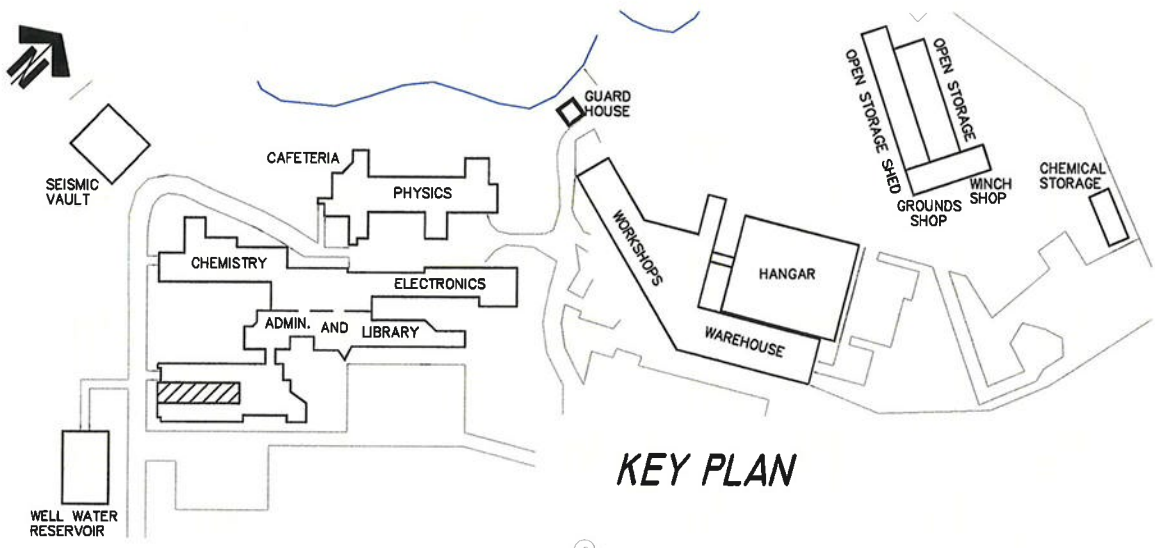

SYMBOL LEGEND

● FH# FIRE HYDRANT LOCATION

⬡ SC SIAMESE CONNECTION

AM AMMUNITION STORAGE
(LOCATED IN ROOM 5223)

ANNUNCIATOR PANEL

CLEANING SYMBOL LEGEND

-  NO ACCESS
-  FIRE EXITS

KEY PLAN

INSTITUTE OF OCEAN SCIENCES

FLOOR PLAN OF
PGC - UPPER LEVEL

CLEANING SYMBOL LEGEND

- NO ACCESS
- 24 HOUR SERVICE
- DAILY. (MON. TO FRI.)
- SPECIAL LABS
- QUAD CLEANING
- S QUAD CLEANING - SUPERVISED
- SUMMER PROJECT WORK
- FIRE
EXIT FIRE EXITS
- CC CLEANING CLOSET

INSTITUTE OF OCEAN SCIENCES

FLOOR PLAN OF LABORATORIES-LOWER LEVEL

INSTITUTE OF OCEAN SCIENCES

FLOOR PLAN OF OCEAN SCIENCES & CAFETERIA

-  NO ACCESS
-  24 HOUR SERVICE
-  DAILY (MON. TO FRI.)
-  SPECIAL LABS
-  QUAD CLEANING
-  QUAD CLEANING - SUPERVISED
-  SUMMER PROJECT WORK

INSTITUTE OF OCEAN SCIENCES

**FLOOR PLAN OF
ELECTRONICS SHOPS**

KEY PLAN

CLEANING SYMBOL LEGEND

- | | | | |
|---|----------------------------|---|-----------------|
|  | NO ACCESS |  | FIRE EXITS |
|  | 24 HOUR SERVICE |  | CLEANING CLOSET |
|  | DAILY. (MON. TO FRI.) | | |
|  | SPECIAL LABS | | |
|  | QUAD CLEANING | | |
|  | QUAD CLEANING - SUPERVISED | | |
|  | SUMMER PROJECT WORK | | |