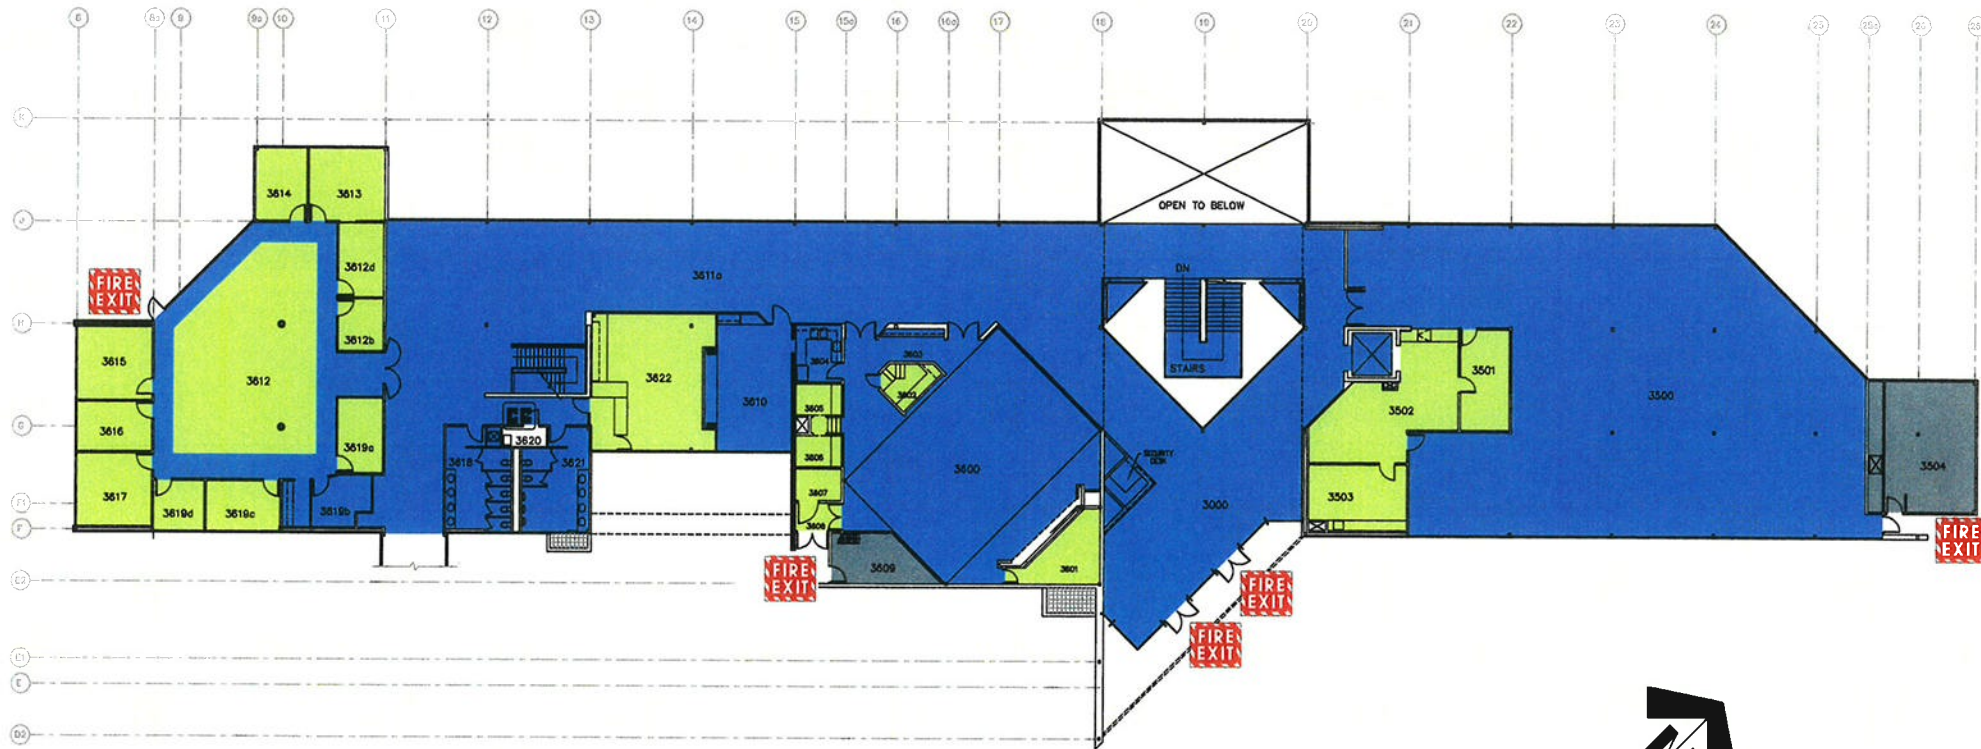

FLOOR PLAN OF
ADMINISTRATION BUILDING