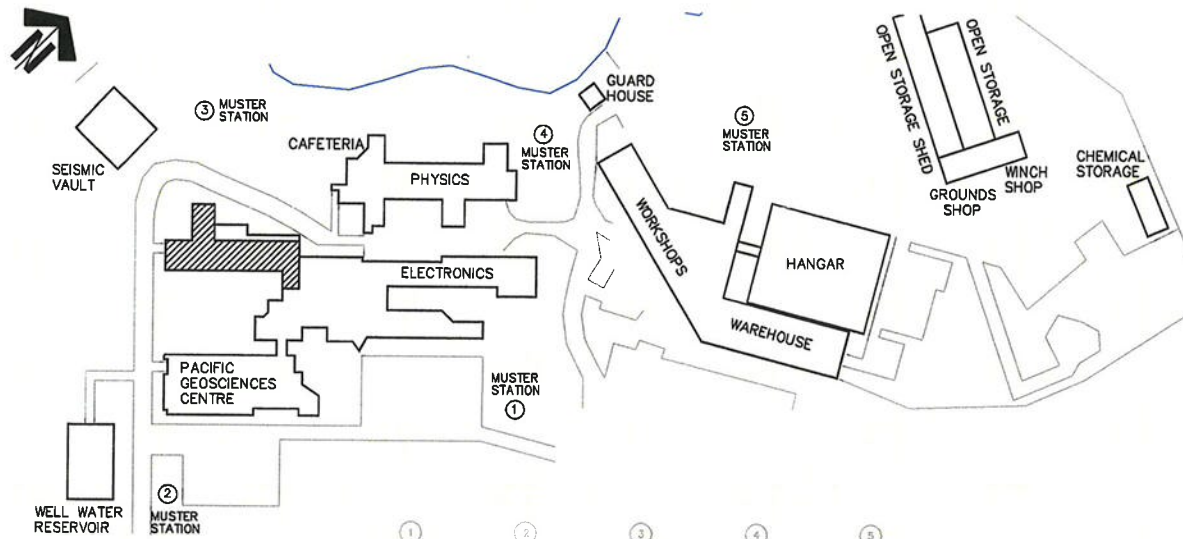

INSTITUTE OF OCEAN SCIENCES

FLOOR PLAN OF
PGC - LOWER LEVEL

CLEANING SYMBOL LEGEND

-  NO ACCESS
-  FIRE EXITS

ENTRANCE FROM LAWN AREA LOCATED AT SOUTH ELEVATION

FLOOR PLAN OF LABORATORIES-PENTHOUSE LEVEL

KEY PLAN

FLOOR PLAN OF
ADMINISTRATION BUILDING

CLEANING SYMBOL LEGEND

- NO ACCESS
- 24 HOUR SERVICE
- DAILY. (MON. TO FRI.)
- SPECIAL LABS
- QUAD CLEANING
- S QUAD CLEANING - SUPERVISED
- SUMMER PROJECT WORK
- FIRE
EXIT FIRE EXITS
- CC CLEANING CLOSET

INSTITUTE OF OCEAN SCIENCES

**FLOOR PLAN OF
CHART CONSTRUCTION & SALES**

CLEANING SYMBOL LEGEND

- NO ACCESS
- 24 HOUR SERVICE
- DAILY. (MON. TO FRI.)
- SPECIAL LABS
- QUAD CLEANING
- S QUAD CLEANING - SUPERVISED
- SUMMER PROJECT WORK
- FIRE
EXIT FIRE EXITS
- CC CLEANING CLOSET

KEY PLAN

FLOOR PLAN OF
LABORATORIES-UPPER LEVEL

KEY PLAN

CLEANING SYMBOL LEGEND

-  NO ACCESS
-  24 HOUR SERVICE
-  DAILY. (MON. TO FRI.)
-  SPECIAL LABS
-  QUAD CLEANING
-  QUAD CLEANING - SUPERVISED
-  SUMMER PROJECT WORK
-  FIRE EXITS
-  CLEANING CLOSET