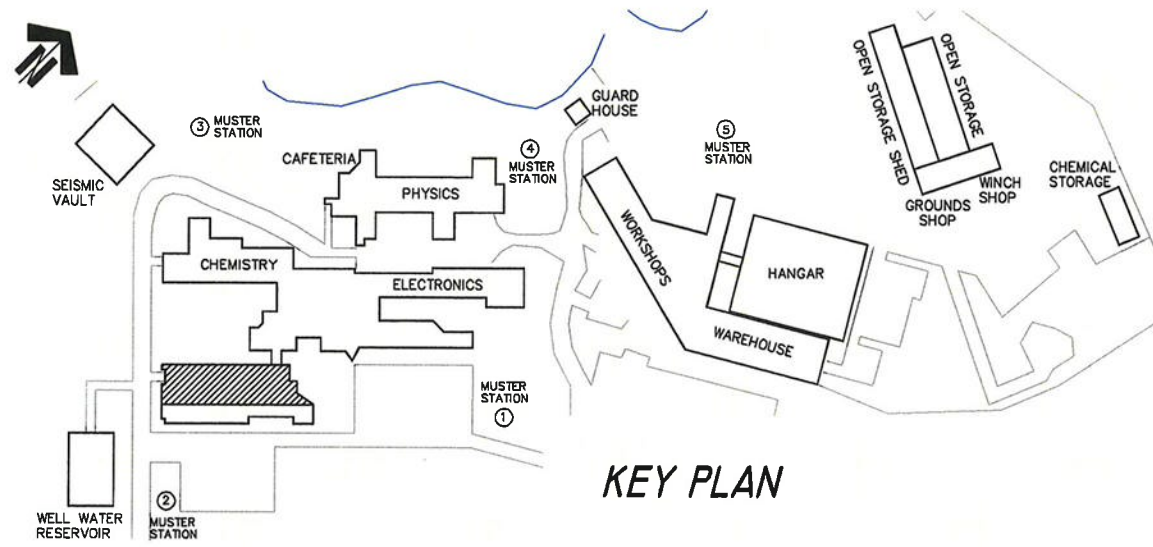

SYMBOL LEGEND

● FH# FIRE HYDRANT LOCATION

⬡ SC SIAMESE CONNECTION

AM AMMUNITION STORAGE
(LOCATED IN ROOM 5223)

ANNUNCIATOR PANEL

CLEANING SYMBOL LEGEND

-  NO ACCESS
-  FIRE EXITS

KEY PLAN

INSTITUTE OF OCEAN SCIENCES

FLOOR PLAN OF
PGC - UPPER LEVEL

CLEANING SYMBOL LEGEND

- NO ACCESS
- 24 HOUR SERVICE
- DAILY. (MON. TO FRI.)
- SPECIAL LABS
- QUAD CLEANING
- S QUAD CLEANING - SUPERVISED
- SUMMER PROJECT WORK
- FIRE
EXIT FIRE EXITS
- CC CLEANING CLOSET

INSTITUTE OF OCEAN SCIENCES

FLOOR PLAN OF LABORATORIES-LOWER LEVEL

INSTITUTE OF OCEAN SCIENCES

FLOOR PLAN OF OCEAN SCIENCES & CAFETERIA

-  NO ACCESS
-  24 HOUR SERVICE
-  DAILY (MON. TO FRI.)
-  SPECIAL LABS
-  QUAD CLEANING
-  QUAD CLEANING - SUPERVISED
-  SUMMER PROJECT WORK

INSTITUTE OF OCEAN SCIENCES

**FLOOR PLAN OF
ELECTRONICS SHOPS**

KEY PLAN

CLEANING SYMBOL LEGEND

- | | | | |
|---|----------------------------|---|-----------------|
|  | NO ACCESS |  | FIRE EXITS |
|  | 24 HOUR SERVICE |  | CLEANING CLOSET |
|  | DAILY. (MON. TO FRI.) | | |
|  | SPECIAL LABS | | |
|  | QUAD CLEANING | | |
|  | QUAD CLEANING - SUPERVISED | | |
|  | SUMMER PROJECT WORK | | |