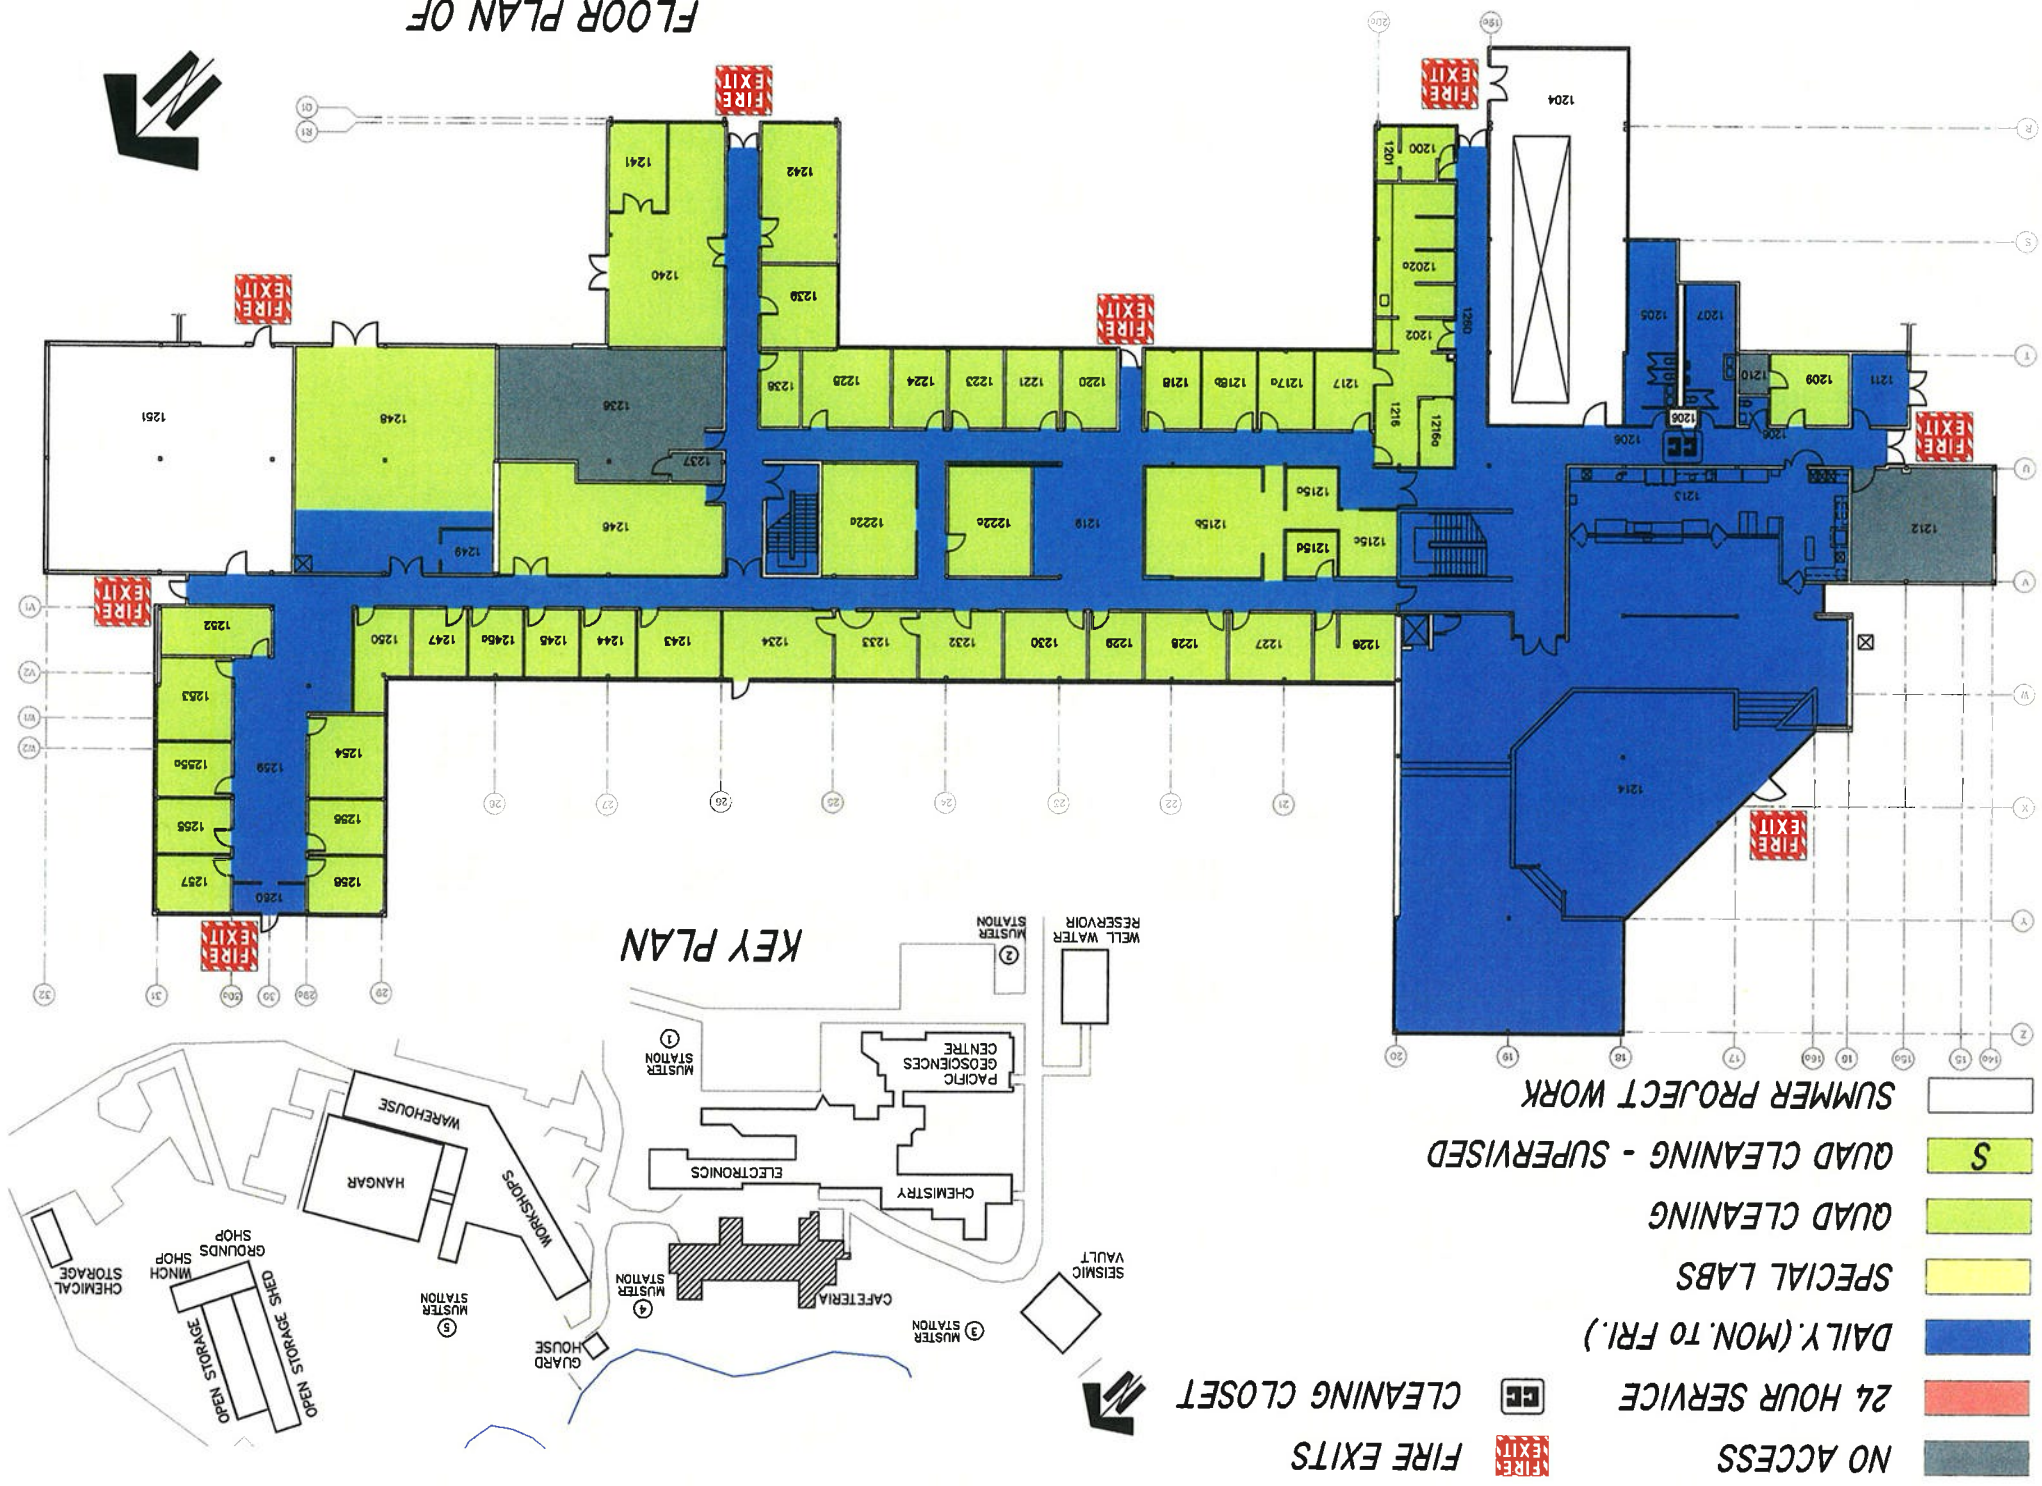

KEY PLAN

FLOOR PLAN OF
LABORATORIES-UPPER LEVEL

KEY PLAN

CLEANING SYMBOL LEGEND

-  NO ACCESS
-  24 HOUR SERVICE
-  DAILY. (MON. TO FRI.)
-  SPECIAL LABS
-  QUAD CLEANING
-  QUAD CLEANING - SUPERVISED
-  SUMMER PROJECT WORK
-  FIRE EXITS
-  CLEANING CLOSET

INSTITUTE OF OCEAN SCIENCES

**FLOOR PLAN OF
OCEAN SCIENCES/HYDROGRAPHY
CCG**

CLEANING SYMBOL LEGEND

- NO ACCESS
 - 24 HOUR SERVICE
 - DAILY. (MON. TO FRI.)
 - SPECIAL LABS
 - QUAD CLEANING
 - S QUAD CLEANING - SUPERVISED
 - SUMMER PROJECT WORK
- FIRE
EXIT FIRE EXITS
 - CC CLEANING CLOSET

INSTITUTE OF OCEAN SCIENCES

FLOOR PLAN OF LABORATORIES-LOWER LEVEL

INSTITUTE OF OCEAN SCIENCES

FLOOR PLAN OF OCEAN SCIENCES & CAFETERIA

-  NO ACCESS
-  24 HOUR SERVICE
-  DAILY (MON. TO FRI.)
-  SPECIAL LABS
-  QUAD CLEANING
-  QUAD CLEANING - SUPERVISED
-  SUMMER PROJECT WORK