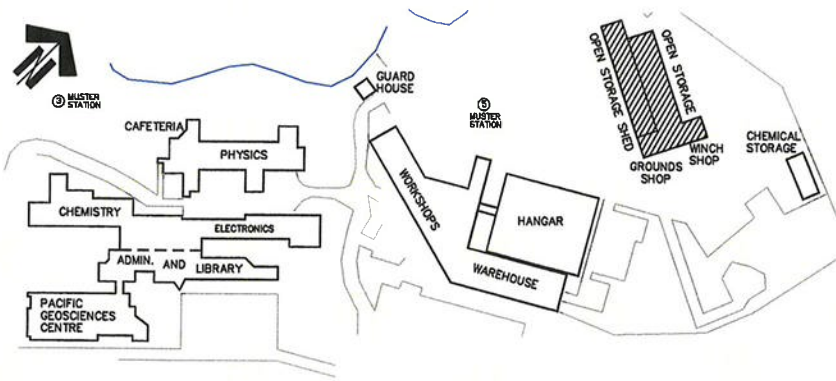

FLOOR PLAN OF
MCTS, STORES, HEATING PLANT, CCG VESSEL SUPPORT
& HANGER (UPPER LEVEL)

CLEANING SYMBOL LEGEND

- | | | | |
|---|----------------------------|--|-----------------|
|  | NO ACCESS |  | FIRE EXITS |
|  | 24 HOUR SERVICE |  | CLEANING CLOSET |
|  | DAILY. (MON. TO FRI.) |  | WASHER + DRYER |
|  | SPECIAL LABS | | |
|  | QUAD CLEANING | | |
|  | QUAD CLEANING - SUPERVISED | | |
|  | SUMMER PROJECT WORK | | |

KEY PLAN

**FLOOR PLAN OF
WORKSHOP AND HANGAR
LOWER LEVEL**

CLEANING SYMBOL LEGEND

-  24 HOUR SERVICE
-  FIRE EXIT

KEY PLAN

CLEANING SYMBOL LEGEND

- NO ACCESS
- 24 HOUR SERVICE
- DAILY. (MON. TO FRI.)
- SPECIAL LABS
- QUAD CLEANING
- S QUAD CLEANING - SUPERVISED
- SUMMER PROJECT WORK
- FIRE
EXIT FIRE EXITS
- CC CLEANING CLOSET