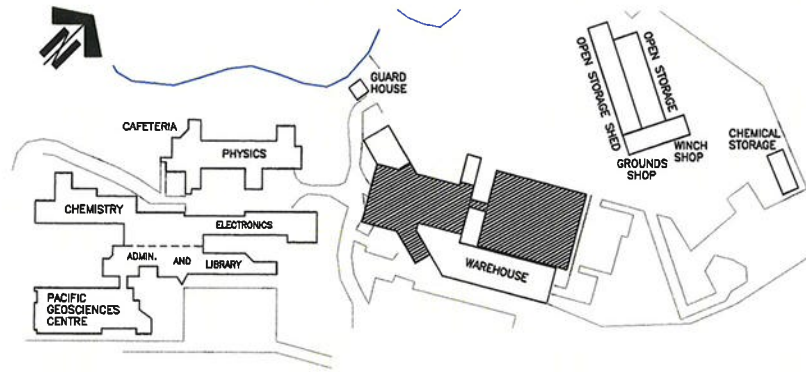

INSTITUTE OF OCEAN SCIENCES

FLOOR PLAN OF LABORATORIES-LOWER LEVEL

INSTITUTE OF OCEAN SCIENCES

FLOOR PLAN OF OCEAN SCIENCES & CAFETERIA

-  NO ACCESS
-  24 HOUR SERVICE
-  DAILY (MON. TO FRI.)
-  SPECIAL LABS
-  QUAD CLEANING
-  QUAD CLEANING - SUPERVISED
-  SUMMER PROJECT WORK

 FIRE EXITS

 CLEANING CLOSET

KEY PLAN

CLEANING SYMBOL LEGEND

- NO ACCESS
- 24 HOUR SERVICE
- DAILY. (MON. TO FRI.)
- SPECIAL LABS
- QUAD CLEANING
- S QUAD CLEANING - SUPERVISED
- SUMMER PROJECT WORK
- FIRE
EXIT FIRE EXITS
- CC CLEANING CLOSET

INSTITUTE OF OCEAN SCIENCES

**FLOOR PLAN OF
ELECTRONICS SHOPS**

KEY PLAN

CLEANING SYMBOL LEGEND

- | | | | |
|---|----------------------------|---|-----------------|
|  | NO ACCESS |  | FIRE EXITS |
|  | 24 HOUR SERVICE |  | CLEANING CLOSET |
|  | DAILY. (MON. TO FRI.) | | |
|  | SPECIAL LABS | | |
|  | QUAD CLEANING | | |
|  | QUAD CLEANING - SUPERVISED | | |
|  | SUMMER PROJECT WORK | | |