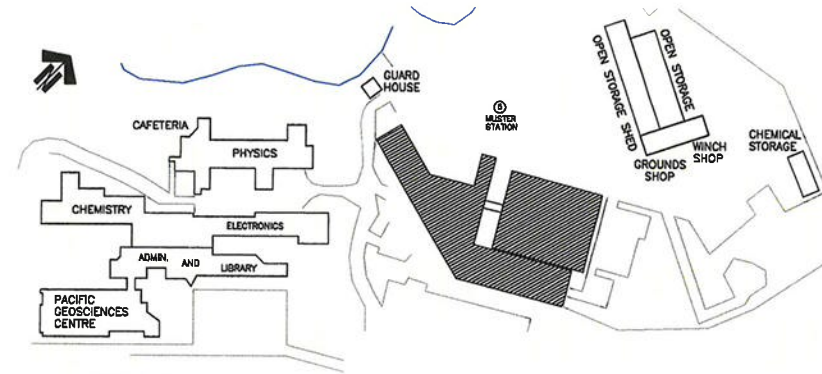

INSTITUTE OF OCEAN SCIENCES

**FLOOR PLAN OF
ELECTRONICS SHOPS**

KEY PLAN

CLEANING SYMBOL LEGEND

- | | | | |
|---|----------------------------|---|-----------------|
|  | NO ACCESS |  | FIRE EXITS |
|  | 24 HOUR SERVICE |  | CLEANING CLOSET |
|  | DAILY. (MON. TO FRI.) | | |
|  | SPECIAL LABS | | |
|  | QUAD CLEANING | | |
|  | QUAD CLEANING - SUPERVISED | | |
|  | SUMMER PROJECT WORK | | |

FLOOR PLAN OF
MCTS, STORES, HEATING PLANT, CCG VESSEL SUPPORT
& HANGER (UPPER LEVEL)

CLEANING SYMBOL LEGEND

- | | | | |
|---|----------------------------|--|-----------------|
|  | NO ACCESS |  | FIRE EXITS |
|  | 24 HOUR SERVICE |  | CLEANING CLOSET |
|  | DAILY. (MON. TO FRI.) |  | WASHER + DRYER |
|  | SPECIAL LABS | | |
|  | QUAD CLEANING | | |
|  | QUAD CLEANING - SUPERVISED | | |
|  | SUMMER PROJECT WORK | | |