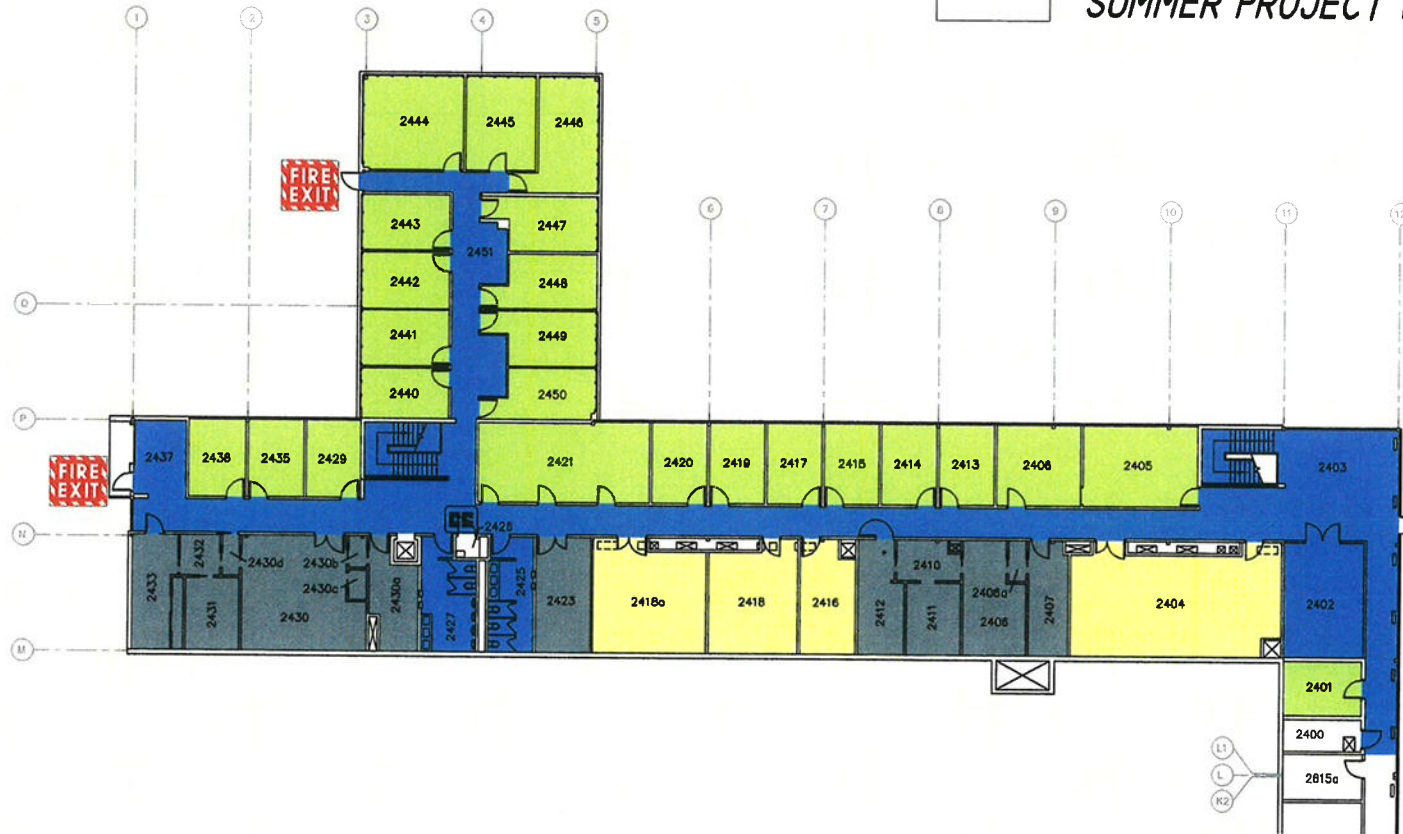

INSTITUTE OF OCEAN SCIENCES

**FLOOR PLAN OF
CHART CONSTRUCTION & SALES**

CLEANING SYMBOL LEGEND

- NO ACCESS
- 24 HOUR SERVICE
- DAILY. (MON. TO FRI.)
- SPECIAL LABS
- QUAD CLEANING
- S QUAD CLEANING - SUPERVISED
- SUMMER PROJECT WORK
- FIRE
EXIT FIRE EXITS
- CC CLEANING CLOSET

KEY PLAN

FLOOR PLAN OF
LABORATORIES-UPPER LEVEL

KEY PLAN

CLEANING SYMBOL LEGEND

-  NO ACCESS
-  24 HOUR SERVICE
-  DAILY. (MON. TO FRI.)
-  SPECIAL LABS
-  QUAD CLEANING
-  QUAD CLEANING - SUPERVISED
-  SUMMER PROJECT WORK
-  FIRE EXITS
-  CLEANING CLOSET