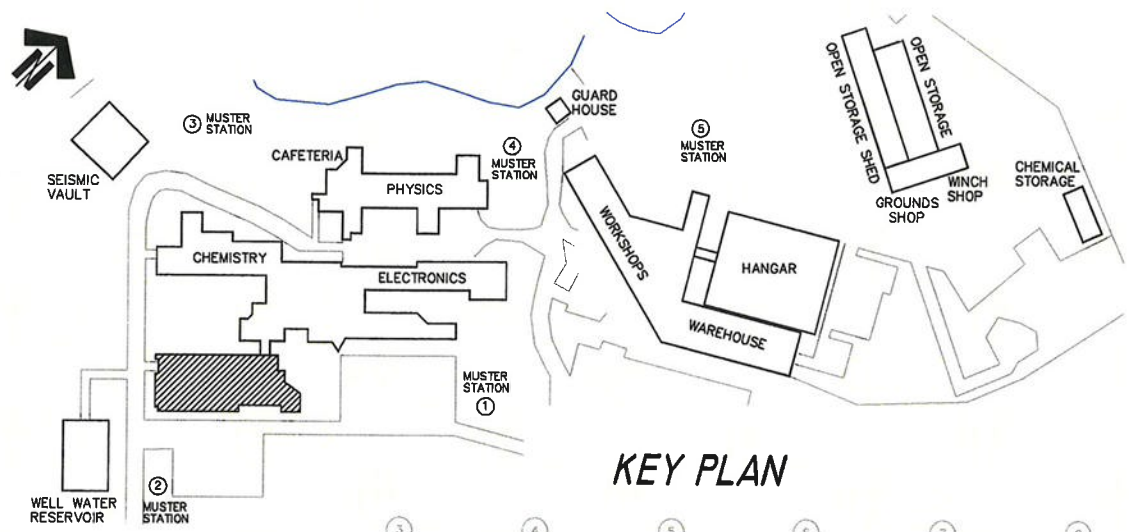

SYMBOL LEGEND

● FH# FIRE HYDRANT LOCATION

⬡ SC SIAMESE CONNECTION

AM AMMUNITION STORAGE
(LOCATED IN ROOM 5223)

ANNUNCIATOR PANEL

CLEANING SYMBOL LEGEND

-  NO ACCESS
-  FIRE EXITS

KEY PLAN

CLEANING SYMBOL LEGEND

- NO ACCESS
- 24 HOUR SERVICE
- DAILY. (MON. TO FRI.)
- SPECIAL LABS
- QUAD CLEANING
- S QUAD CLEANING - SUPERVISED
- SUMMER PROJECT WORK
- FIRE EXIT FIRE EXITS
- CC CLEANING CLOSET

INSTITUTE OF OCEAN SCIENCES

FLOOR PLAN OF
PGC - UPPER LEVEL

CLEANING SYMBOL LEGEND

- NO ACCESS
- 24 HOUR SERVICE
- DAILY. (MON. TO FRI.)
- SPECIAL LABS
- QUAD CLEANING
- S QUAD CLEANING - SUPERVISED
- SUMMER PROJECT WORK
- FIRE
EXIT FIRE EXITS
- CC CLEANING CLOSET

INSTITUTE OF OCEAN SCIENCES

FLOOR PLAN OF
PGC - LOWER LEVEL

CLEANING SYMBOL LEGEND

-  NO ACCESS
-  FIRE EXITS

ENTRANCE FROM LAWN AREA LOCATED AT SOUTH ELEVATION

FLOOR PLAN OF LABORATORIES-PENTHOUSE LEVEL

KEY PLAN