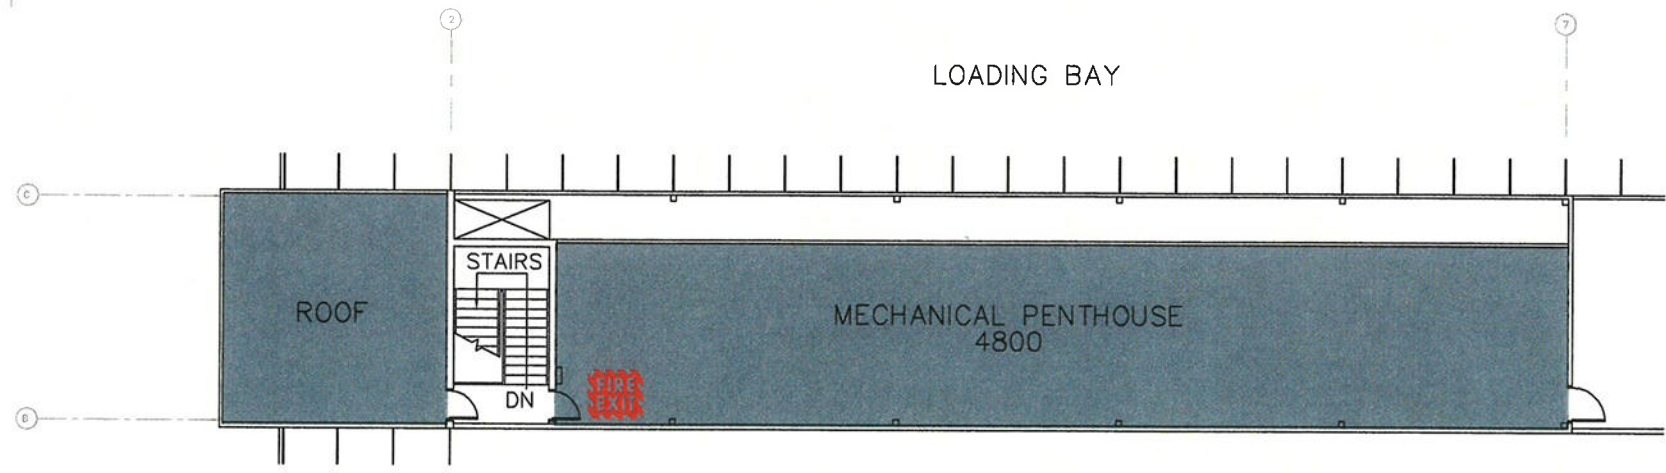

SYMBOL LEGEND

● FH# FIRE HYDRANT LOCATION

⬡ SC SIAMESE CONNECTION

AM AMMUNITION STORAGE
(LOCATED IN ROOM 5223)

ANNUNCIATOR PANEL

CLEANING SYMBOL LEGEND

-  NO ACCESS
-  FIRE EXITS

KEY PLAN