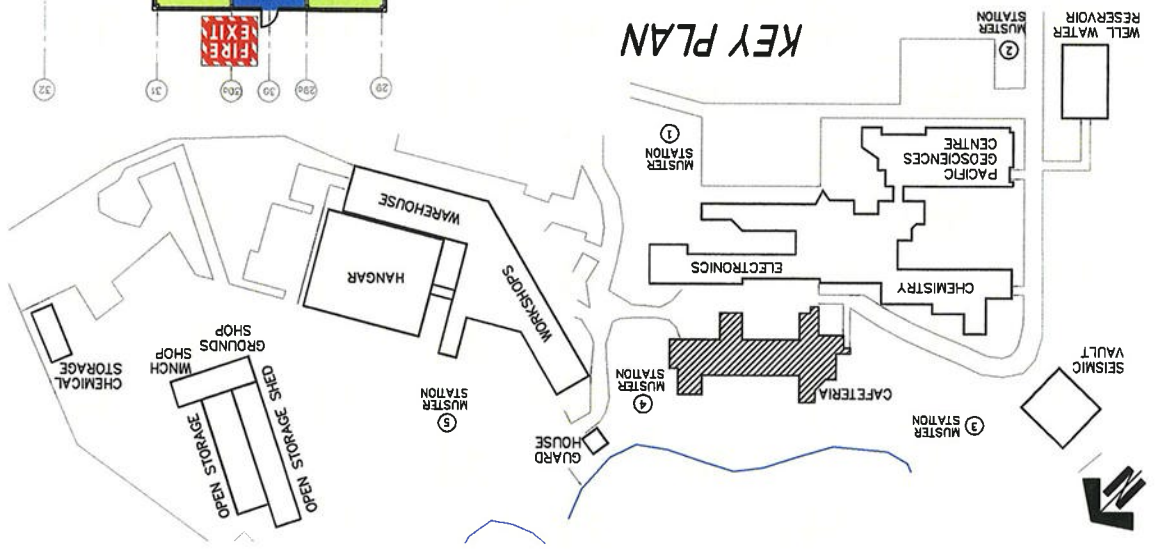

INSTITUTE OF OCEAN SCIENCES

**FLOOR PLAN OF
OCEAN SCIENCES/HYDROGRAPHY
CCG**

CLEANING SYMBOL LEGEND

- NO ACCESS
 - 24 HOUR SERVICE
 - DAILY. (MON. TO FRI.)
 - SPECIAL LABS
 - QUAD CLEANING
 - S QUAD CLEANING - SUPERVISED
 - SUMMER PROJECT WORK
- FIRE
EXIT FIRE EXITS
 - CC CLEANING CLOSET

INSTITUTE OF OCEAN SCIENCES

FLOOR PLAN OF LABORATORIES-LOWER LEVEL

INSTITUTE OF OCEAN SCIENCES

FLOOR PLAN OF OCEAN SCIENCES & CAFETERIA

-  NO ACCESS
-  24 HOUR SERVICE
-  DAILY (MON. TO FRI.)
-  SPECIAL LABS
-  QUAD CLEANING
-  QUAD CLEANING - SUPERVISED
-  SUMMER PROJECT WORK

 FIRE EXITS

 CLEANING CLOSET

KEY PLAN

CLEANING SYMBOL LEGEND

- NO ACCESS
- 24 HOUR SERVICE
- DAILY. (MON. TO FRI.)
- SPECIAL LABS
- QUAD CLEANING
- S QUAD CLEANING - SUPERVISED
- SUMMER PROJECT WORK
- FIRE
EXIT FIRE EXITS
- CC CLEANING CLOSET

INSTITUTE OF OCEAN SCIENCES

**FLOOR PLAN OF
ELECTRONICS SHOPS**

KEY PLAN

CLEANING SYMBOL LEGEND

- | | | | |
|---|----------------------------|---|-----------------|
|  | NO ACCESS |  | FIRE EXITS |
|  | 24 HOUR SERVICE |  | CLEANING CLOSET |
|  | DAILY. (MON. TO FRI.) | | |
|  | SPECIAL LABS | | |
|  | QUAD CLEANING | | |
|  | QUAD CLEANING - SUPERVISED | | |
|  | SUMMER PROJECT WORK | | |