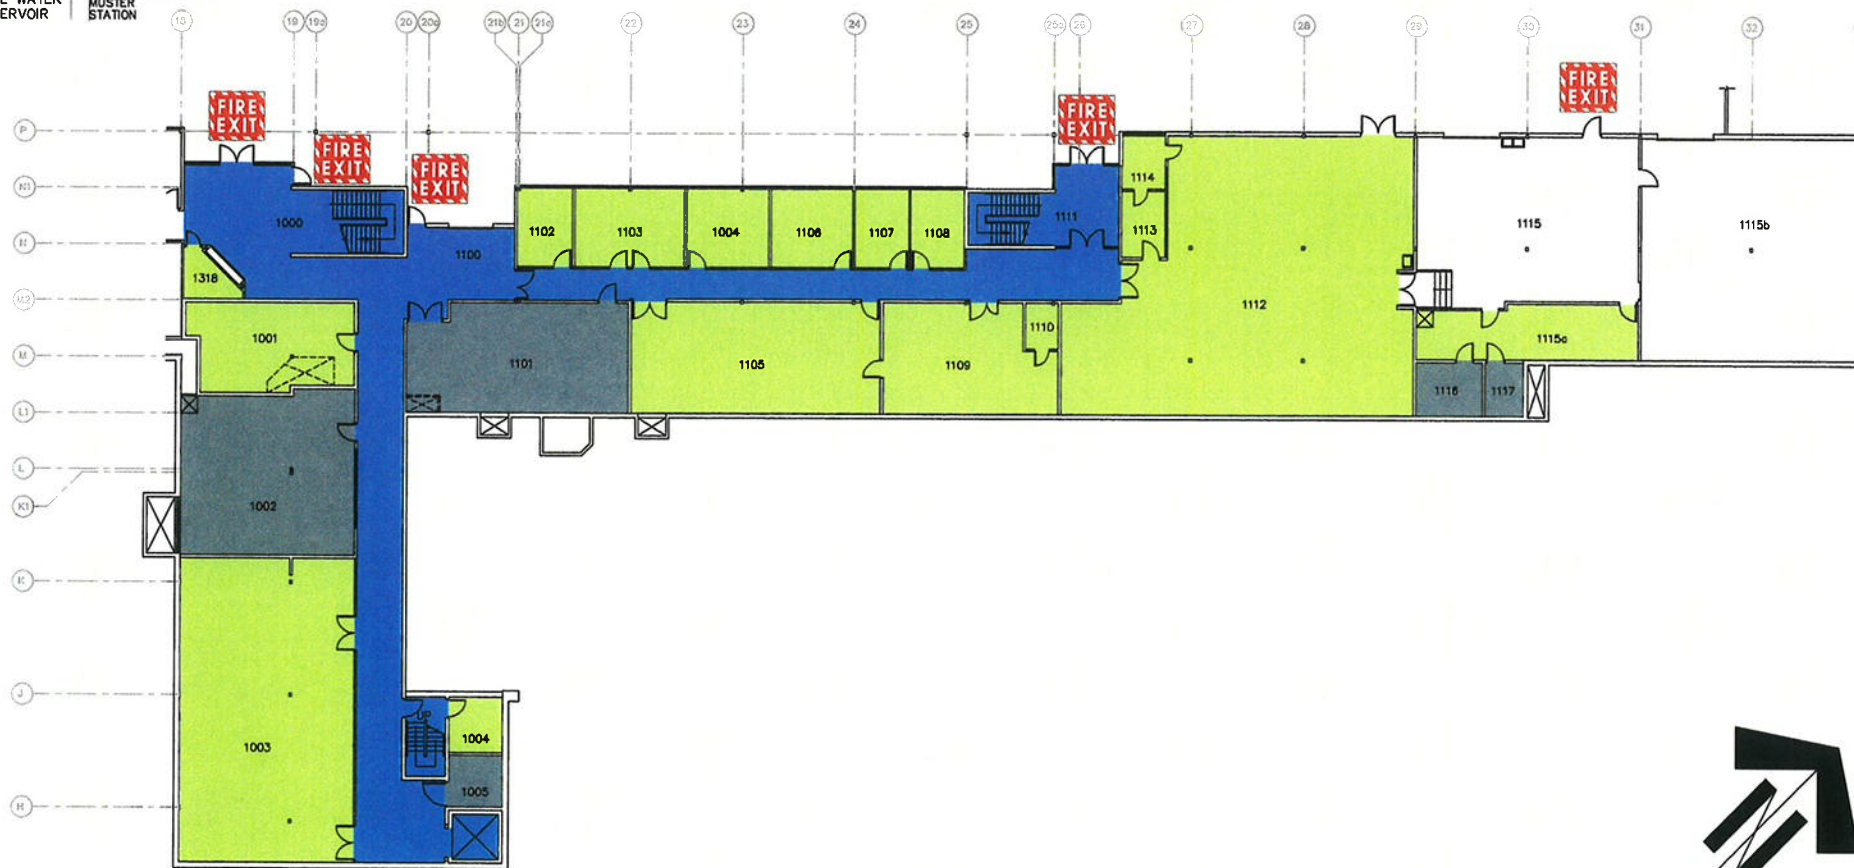

INSTITUTE OF OCEAN SCIENCES

FLOOR PLAN OF LABORATORIES-LOWER LEVEL

INSTITUTE OF OCEAN SCIENCES

FLOOR PLAN OF OCEAN SCIENCES & CAFETERIA

-  NO ACCESS
-  24 HOUR SERVICE
-  DAILY (MON. TO FRI.)
-  SPECIAL LABS
-  QUAD CLEANING
-  QUAD CLEANING - SUPERVISED
-  SUMMER PROJECT WORK

INSTITUTE OF OCEAN SCIENCES

**FLOOR PLAN OF
ELECTRONICS SHOPS**

KEY PLAN

CLEANING SYMBOL LEGEND

- | | | | |
|---|----------------------------|---|-----------------|
|  | NO ACCESS |  | FIRE EXITS |
|  | 24 HOUR SERVICE |  | CLEANING CLOSET |
|  | DAILY. (MON. TO FRI.) | | |
|  | SPECIAL LABS | | |
|  | QUAD CLEANING | | |
|  | QUAD CLEANING - SUPERVISED | | |
|  | SUMMER PROJECT WORK | | |