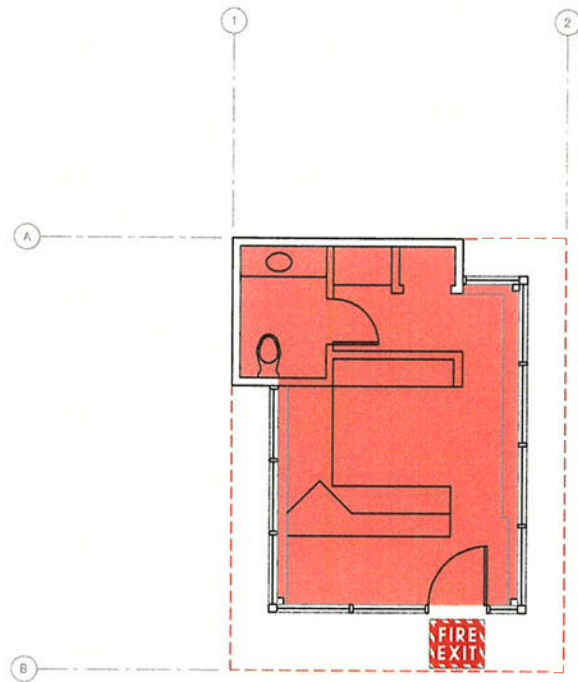

KEY PLAN

**FLOOR PLAN OF
WORKSHOP AND HANGAR
LOWER LEVEL**

CLEANING SYMBOL LEGEND

-  24 HOUR SERVICE
-  FIRE EXIT

KEY PLAN

CLEANING SYMBOL LEGEND

- NO ACCESS
- 24 HOUR SERVICE
- DAILY. (MON. TO FRI.)
- SPECIAL LABS
- QUAD CLEANING
- S QUAD CLEANING - SUPERVISED
- SUMMER PROJECT WORK
- FIRE
EXIT FIRE EXITS
- CC CLEANING CLOSET