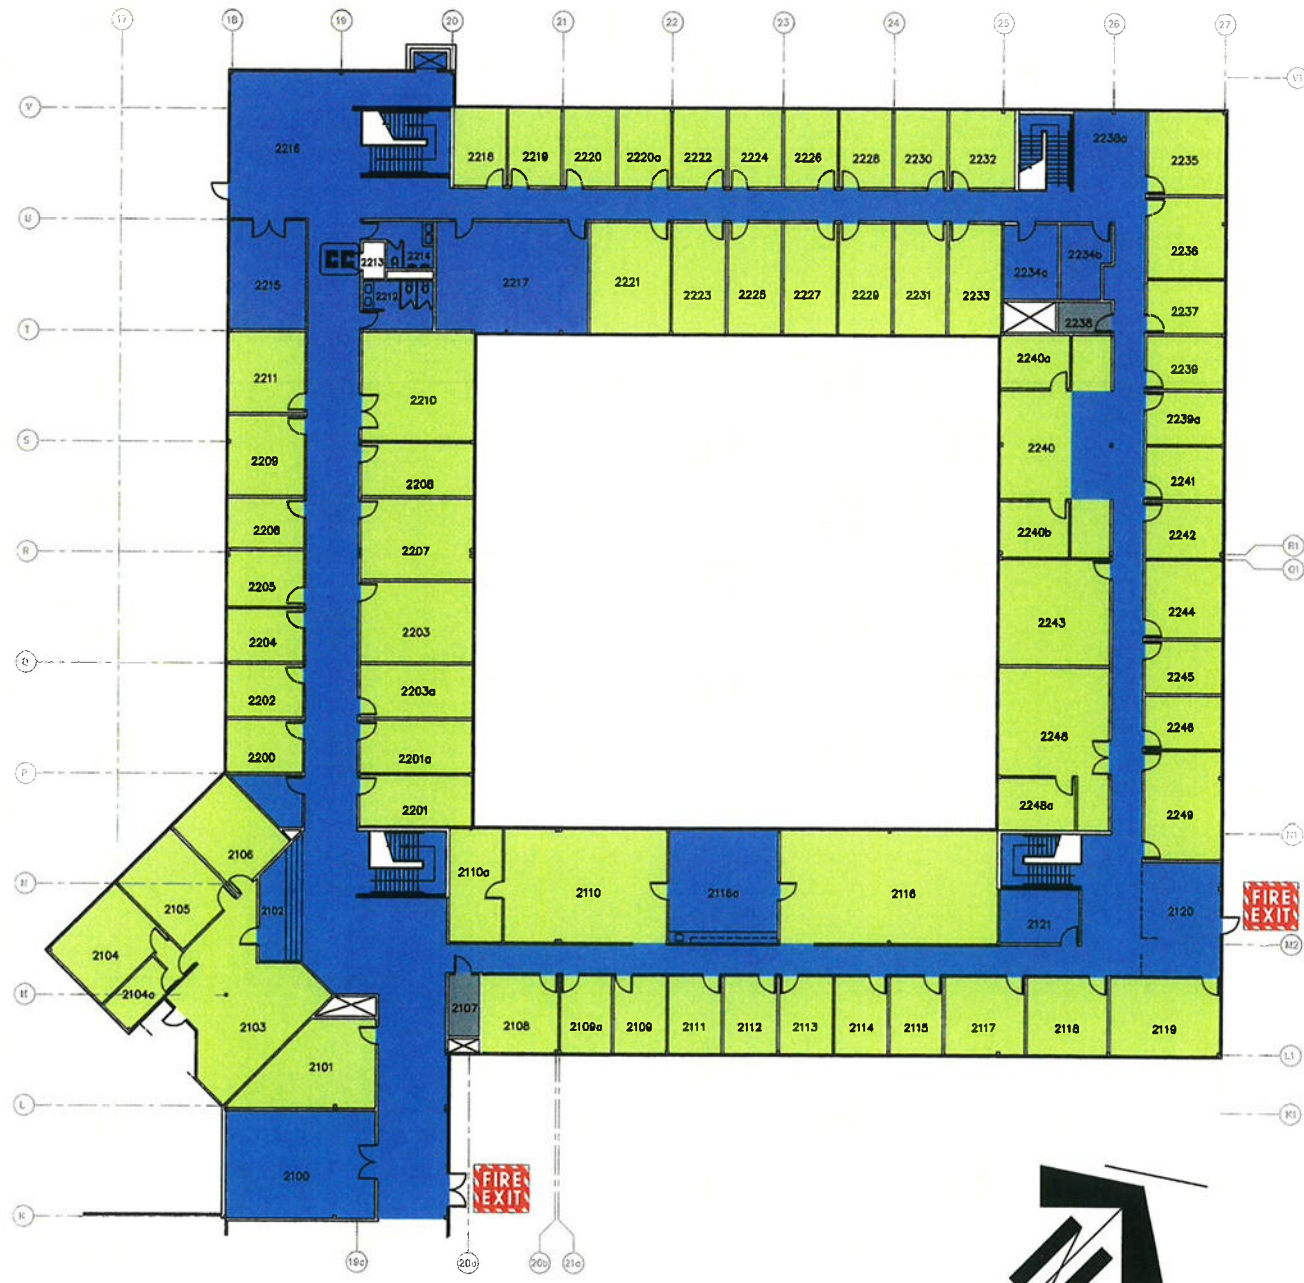

INSTITUTE OF OCEAN SCIENCES

**FLOOR PLAN OF
CHART CONSTRUCTION & SALES**

CLEANING SYMBOL LEGEND

- NO ACCESS
- 24 HOUR SERVICE
- DAILY. (MON. TO FRI.)
- SPECIAL LABS
- QUAD CLEANING
- S QUAD CLEANING - SUPERVISED
- SUMMER PROJECT WORK
- FIRE
EXIT FIRE EXITS
- CC CLEANING CLOSET

KEY PLAN

FLOOR PLAN OF
LABORATORIES-UPPER LEVEL

KEY PLAN

CLEANING SYMBOL LEGEND

-  NO ACCESS
-  24 HOUR SERVICE
-  DAILY. (MON. TO FRI.)
-  SPECIAL LABS
-  QUAD CLEANING
-  QUAD CLEANING - SUPERVISED
-  SUMMER PROJECT WORK
-  FIRE EXITS
-  CLEANING CLOSET

INSTITUTE OF OCEAN SCIENCES

FLOOR PLAN OF LABORATORIES-LOWER LEVEL

INSTITUTE OF OCEAN SCIENCES

FLOOR PLAN OF OCEAN SCIENCES & CAFETERIA

-  NO ACCESS
-  24 HOUR SERVICE
-  DAILY (MON. TO FRI.)
-  SPECIAL LABS
-  QUAD CLEANING
-  QUAD CLEANING - SUPERVISED
-  SUMMER PROJECT WORK