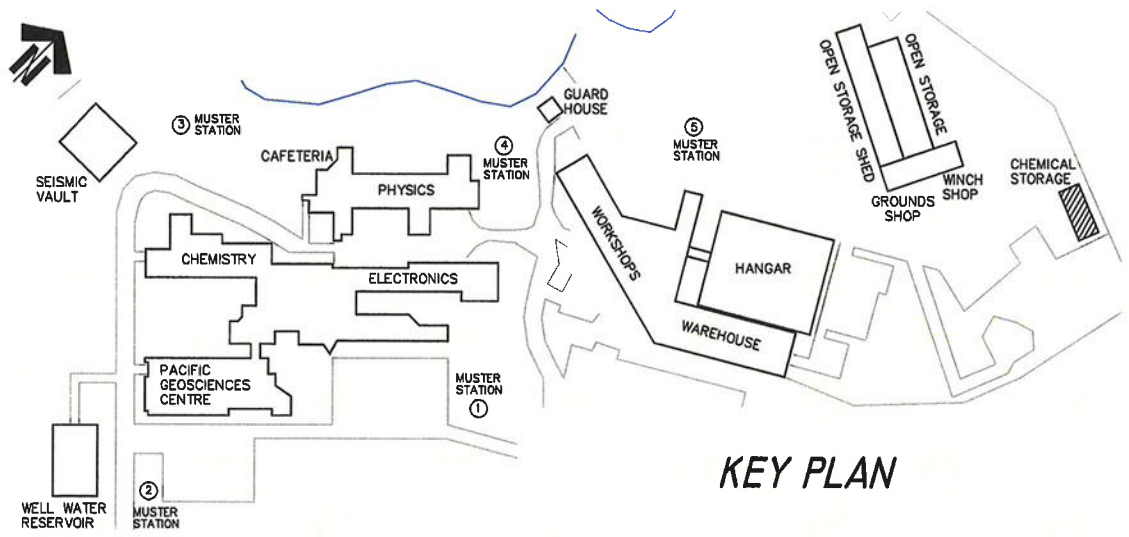

INSTITUTE OF OCEAN SCIENCES

**FLOOR PLAN OF
ELECTRONICS SHOPS**

KEY PLAN

CLEANING SYMBOL LEGEND

- | | | | |
|---|----------------------------|---|-----------------|
|  | NO ACCESS |  | FIRE EXITS |
|  | 24 HOUR SERVICE |  | CLEANING CLOSET |
|  | DAILY. (MON. TO FRI.) | | |
|  | SPECIAL LABS | | |
|  | QUAD CLEANING | | |
|  | QUAD CLEANING - SUPERVISED | | |
|  | SUMMER PROJECT WORK | | |

FLOOR PLAN OF
MCTS, STORES, HEATING PLANT, CCG VESSEL SUPPORT
& HANGER (UPPER LEVEL)

CLEANING SYMBOL LEGEND

- | | | | |
|---|----------------------------|--|-----------------|
|  | NO ACCESS |  | FIRE EXITS |
|  | 24 HOUR SERVICE |  | CLEANING CLOSET |
|  | DAILY. (MON. TO FRI.) |  | WASHER + DRYER |
|  | SPECIAL LABS | | |
|  | QUAD CLEANING | | |
|  | QUAD CLEANING - SUPERVISED | | |
|  | SUMMER PROJECT WORK | | |

KEY PLAN

**FLOOR PLAN OF
WORKSHOP AND HANGAR
LOWER LEVEL**

CLEANING SYMBOL LEGEND

-  24 HOUR SERVICE
-  FIRE EXIT

KEY PLAN

CLEANING SYMBOL LEGEND

- NO ACCESS
- 24 HOUR SERVICE
- DAILY. (MON. TO FRI.)
- SPECIAL LABS
- QUAD CLEANING
- S QUAD CLEANING - SUPERVISED
- SUMMER PROJECT WORK
- FIRE
EXIT FIRE EXITS
- CC CLEANING CLOSET